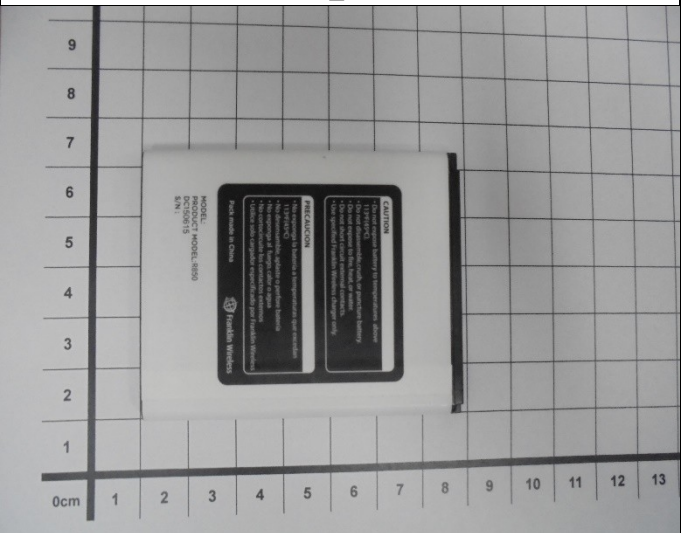

Appendix D. Photographs of EUT and Setup

FCC SAR Test Report

EUT_Front

EUT_Rear

Battery_Front

Battery_Rear

EUT Top Side

EUT Bottom Side

<EUT Front View>

Antenna	To Top Side (mm)	To Bottom Side (mm)	To Left Side (mm)	To Right Side (mm)
WWAN	0	8.49	2.1	80
WLAN	46.1	5	82.5	2.1

FCC SAR Test Report