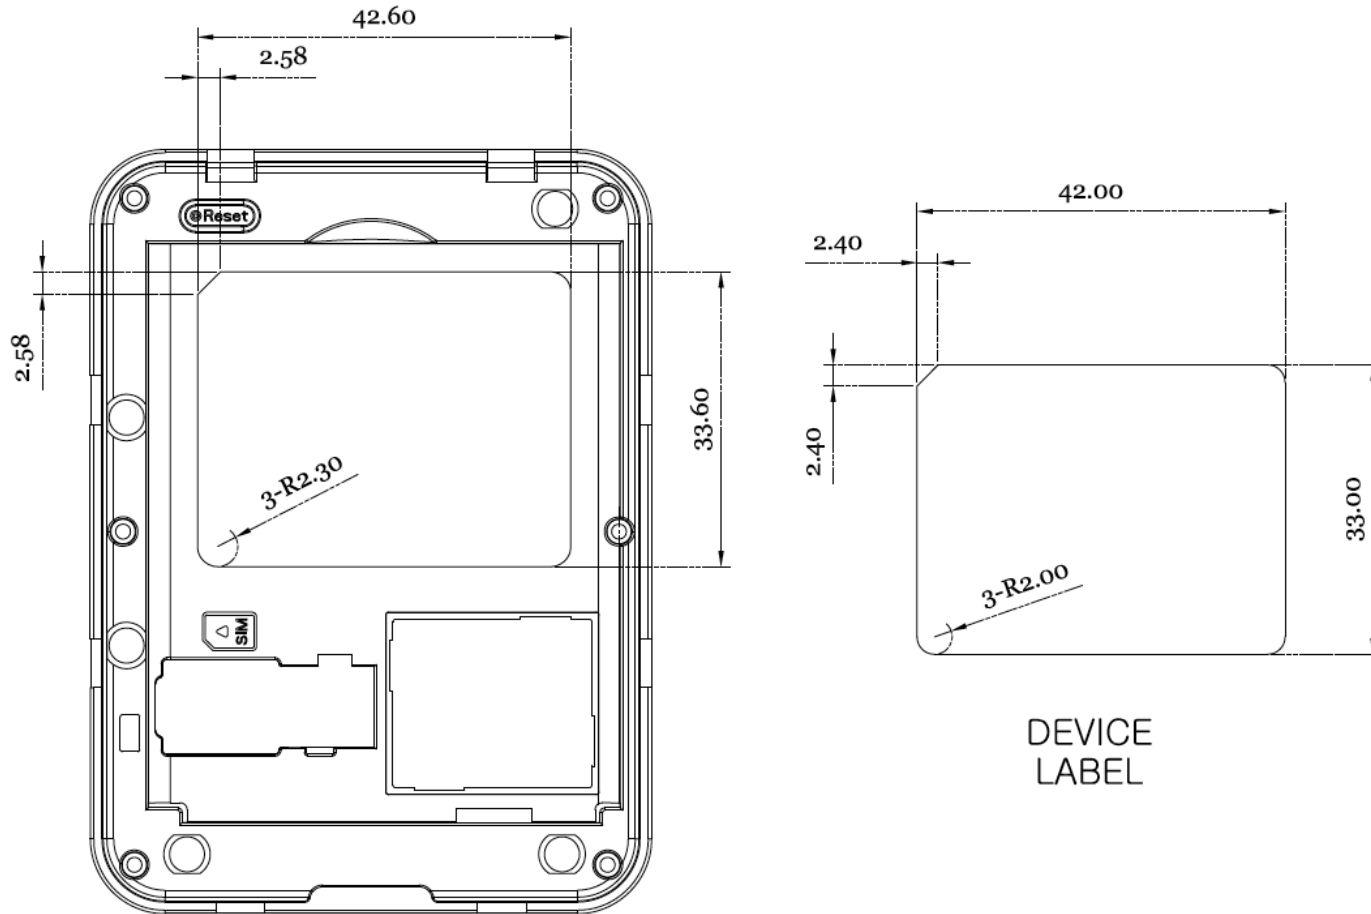

FCC ID: XHG-R871

Note : The FCC Label will be visible at the time of purchase.

B COVER

*Note : The FCC Label will be visible at the time of purchase.*