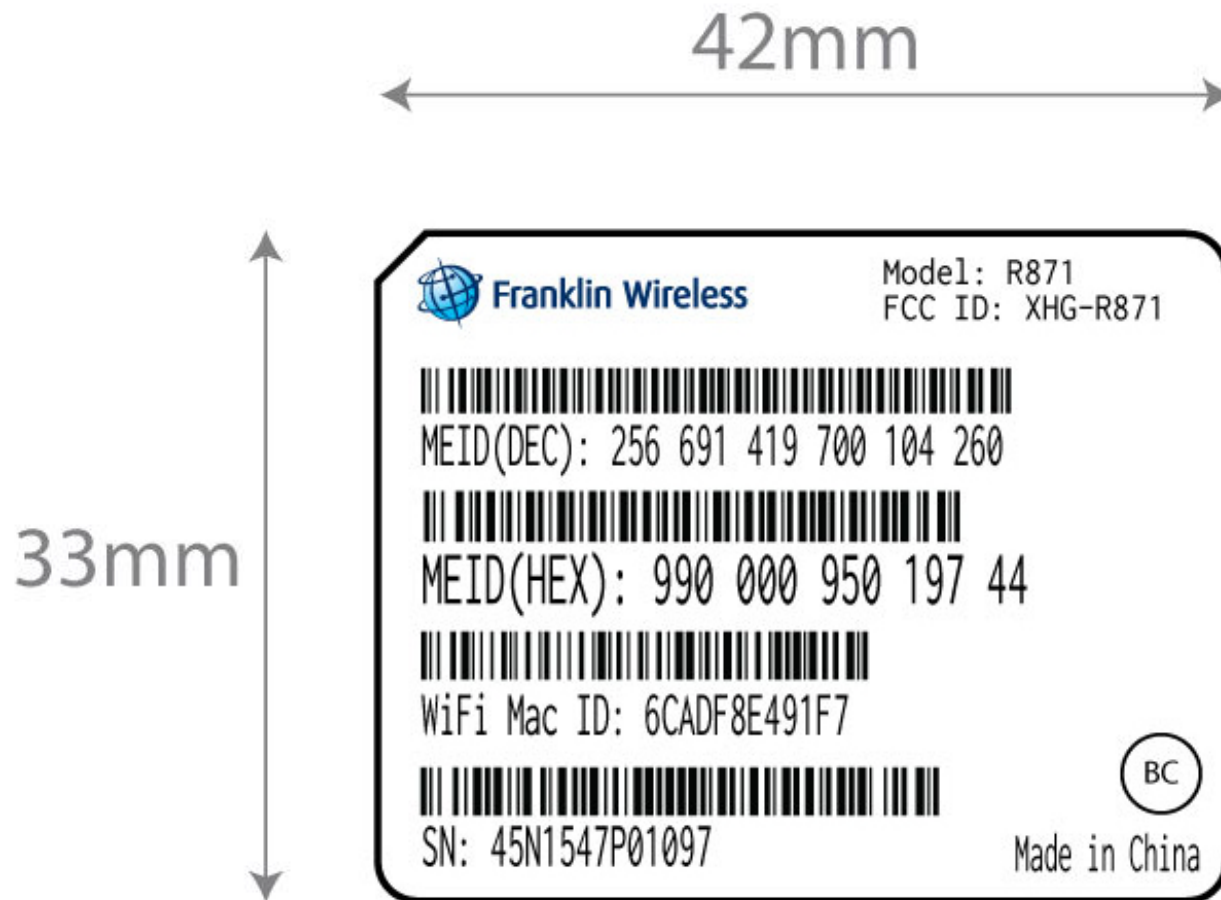

FCC ID: XHG-R871

Note : The FCC Label will be visible at the time of purchase.

B COVER

*Note : The FCC Label will be visible at the time of purchase.*