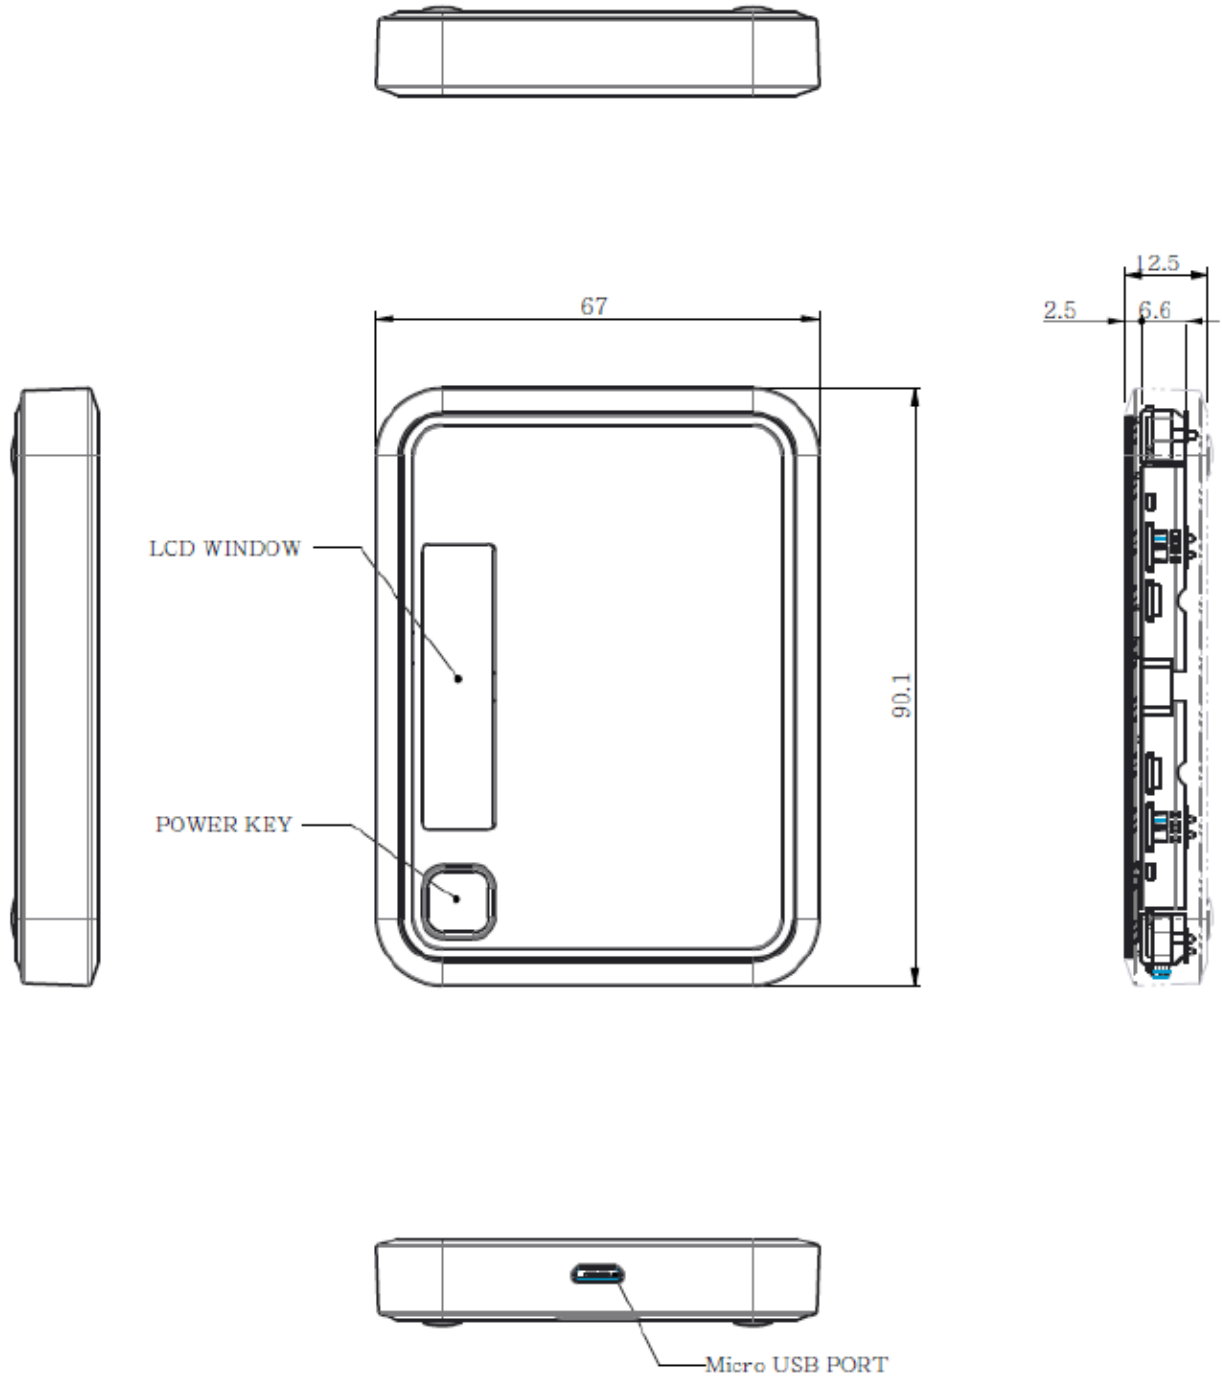

Antenna and Device Information

SAR Test Setup Photographs

■ **Test Setup Photo (Body All)**

■ **Test Setup Photo (Rear)**

[Distance of 1.0 cm from the EUT]

■ **Test Setup Photo (Front)**

[Distance of 1.0 cm from the EUT]

■ **Test Setup Photo (Left)**

[Distance of 1.0 cm from the EUT]

■ **Test Setup Photo (Right)**

[Distance of 1.0 cm from the EUT]

■ Test Setup Photo(Top)

[Distance of 1.0 cm from the EUT]

■ **Test Setup Photo(Bottom)**

[Distance of 1.0 cm from the EUT]