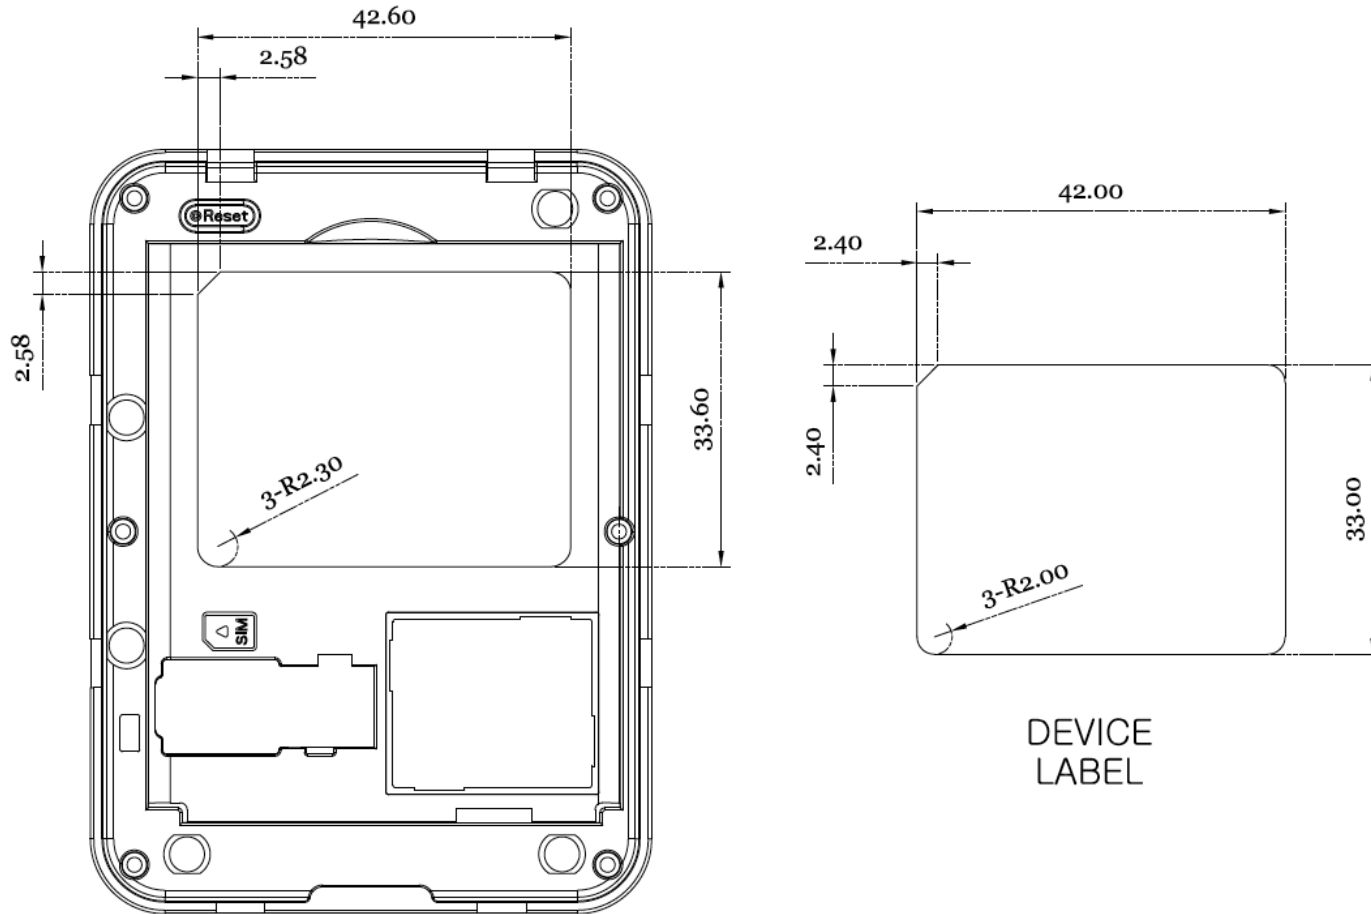

FCC ID: XHG-R850

*Note : The FCC Label will be visible at the time of purchase.*

B COVER

*Note : The FCC Label will be visible at the time of purchase.*