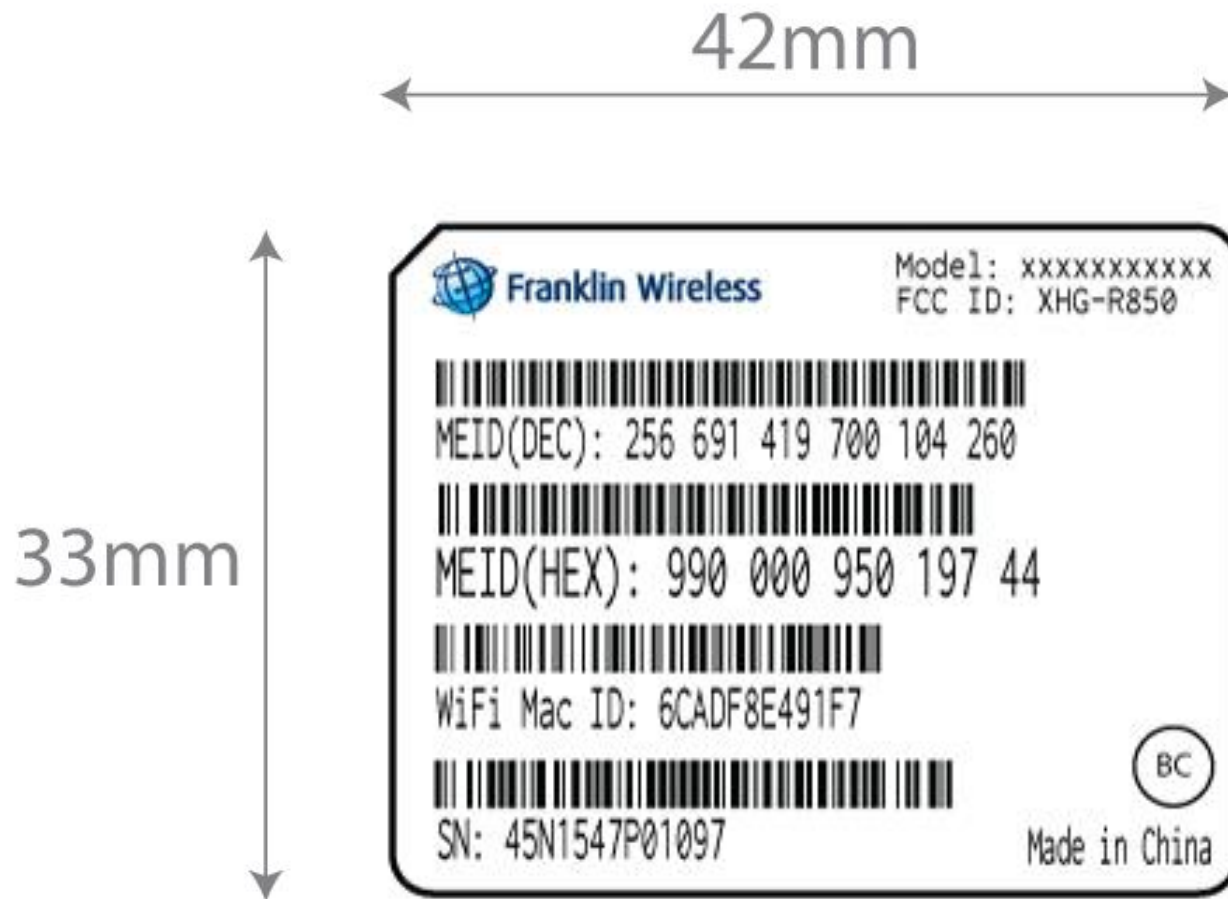

FCC ID: XHG-R850

*Note : The FCC Label will be visible at the time of purchase.*

B COVER

*Note : The FCC Label will be visible at the time of purchase.*