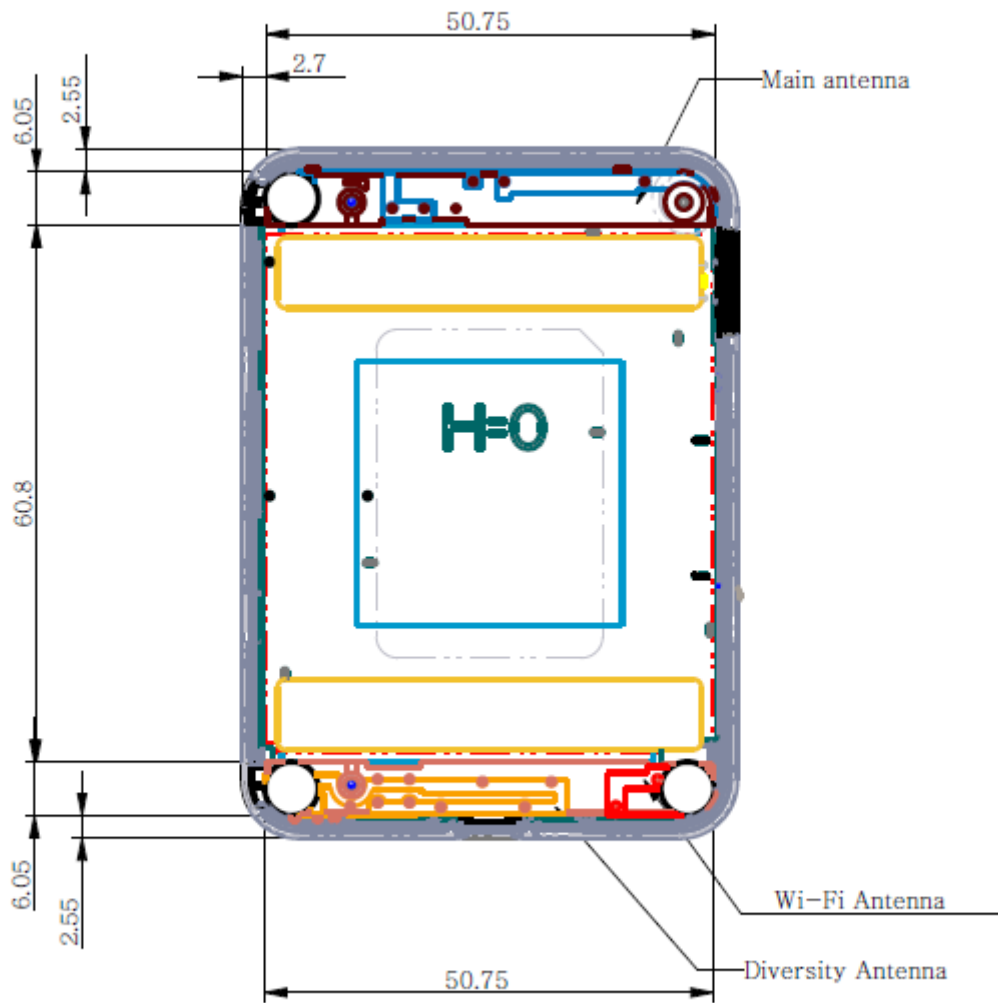

## Antenna and Device Information

## **SAR Test Setup Photographs**

■ **Test Setup Photo (Body All)**

■ **Test Setup Photo (Rear)**

**[Distance of 0.5 cm from the EUT]**

■ **Test Setup Photo (Front)**

**[Distance of 0.5 cm from the EUT]**

■ **Test Setup Photo (Left)**

**[Distance of 0.5 cm from the EUT]**

■ **Test Setup Photo (Right)**

**[Distance of 0.5 cm from the EUT]**

■ **Test Setup Photo(Top)**

**[Distance of 0.5 cm from the EUT]**