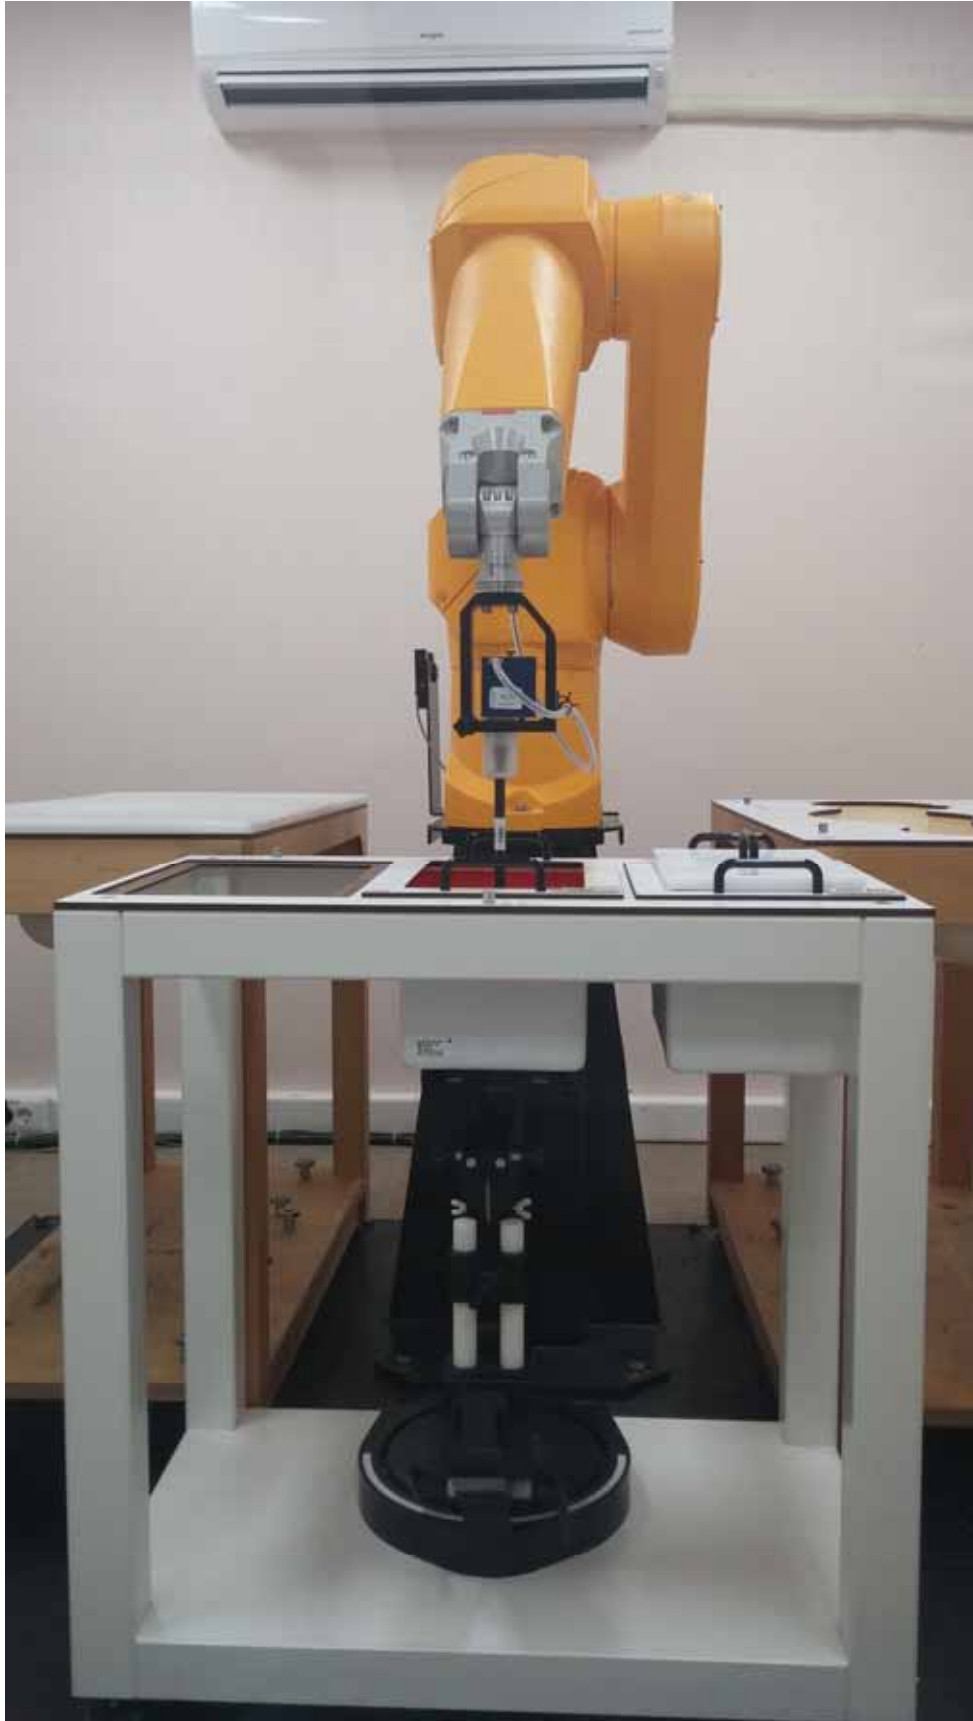

## SAR Test Setup Photographs

■ Test Setup Photo

■ Test Setup Photo < Rear >

[Distance of 0.5 cm from the EUT]

■ Test Setup Photo < Front >

[Distance of 0.5 cm from the EUT]

■ Test Setup Photo < Left >

[Distance of 0.5 cm from the EUT]

■ Test Setup Photo <Right >

[Distance of 0.5 cm from the EUT]

■ Test Setup Photo < Top >

[Distance of 0.5 cm from the EUT]

■ Test Setup Photo < Bottom >

[Distance of 0.5 cm from the EUT]