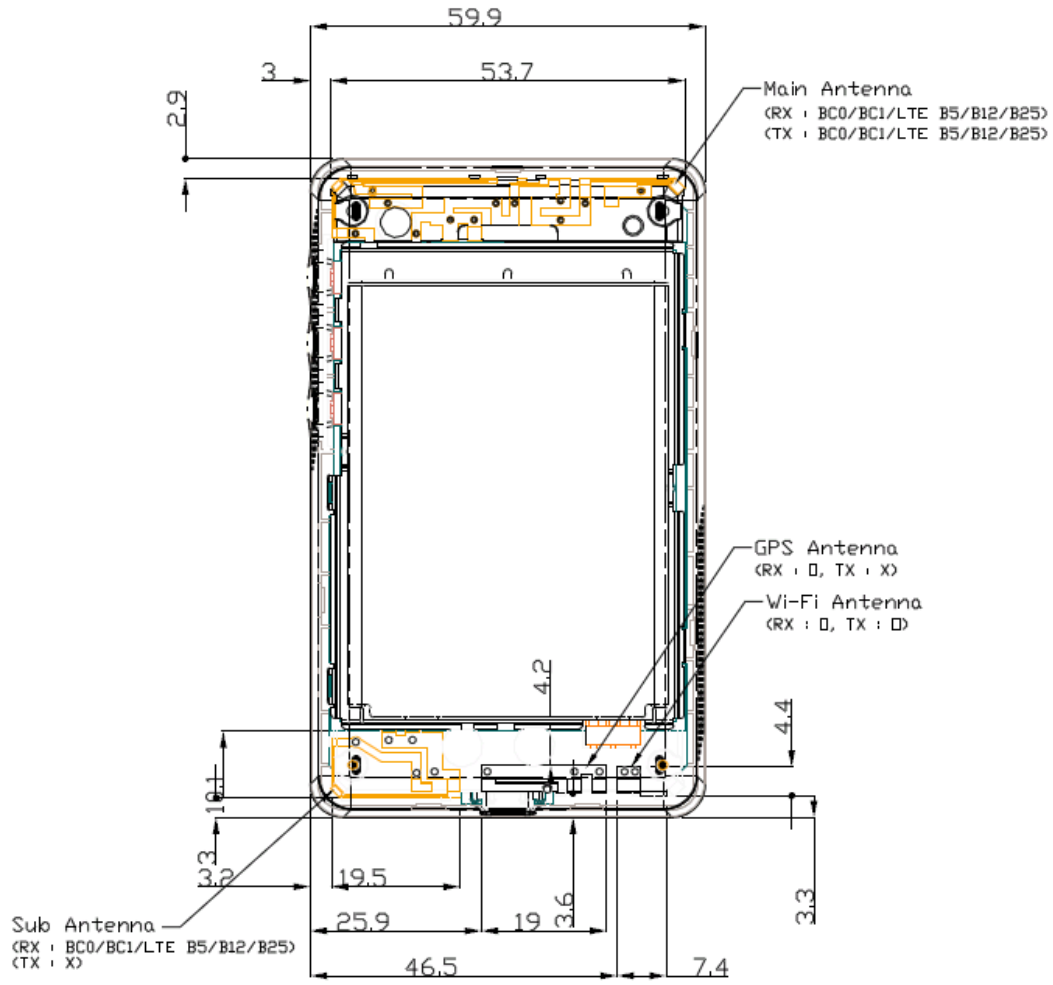

## Antenna and Device Information

**Rear**

**Front**

## SAR Test Setup Photographs

■ **Test Setup Photo (Body All)**

■ **Test Setup Photo (Rear)**

**[Distance of 1.0 cm from the EUT]**

■ **Test Setup Photo (Front)**

[Distance of **1.0 cm** from the EUT]

■ **Test Setup Photo (Left)**

**[Distance of 1.0 cm from the EUT]**

■ **Test Setup Photo (Right)**

**[Distance of 1.0 cm from the EUT]**

■ **Test Setup Photo(Top)**

**[Distance of 1.0 cm from the EUT]**

■ **Test Setup Photo(Bottom)**

**[Distance of 1.0 cm from the EUT]**