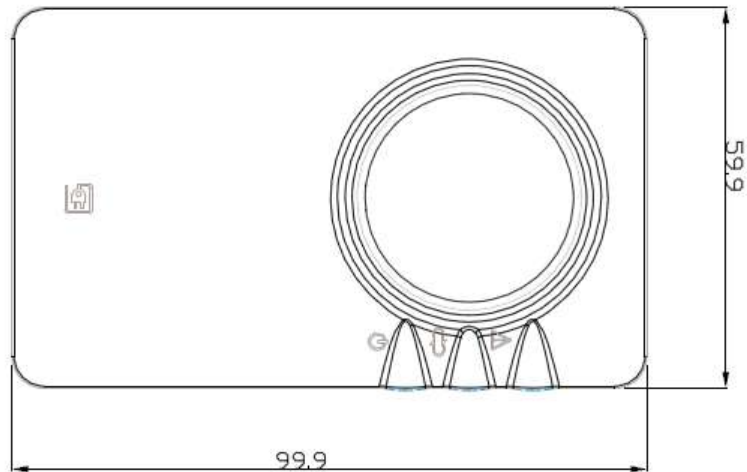

## Antenna and Device Information

**Rear**

**Front**

## SAR Test Setup Photographs

■ **Test Setup Photo (Body All)**

■ **Test Setup Photo (Rear)**

**[Distance of 1.0 cm from the EUT]**

■ **Test Setup Photo (Front)**

[Distance of **1.0 cm** from the EUT]

■ **Test Setup Photo (Left)**

**[Distance of 1.0 cm from the EUT]**

■ **Test Setup Photo (Right)**

**[Distance of 1.0 cm from the EUT]**

■ **Test Setup Photo(Top)**

**[Distance of 1.0 cm from the EUT]**

■ **Test Setup Photo(Bottom)**

**[Distance of 1.0 cm from the EUT]**