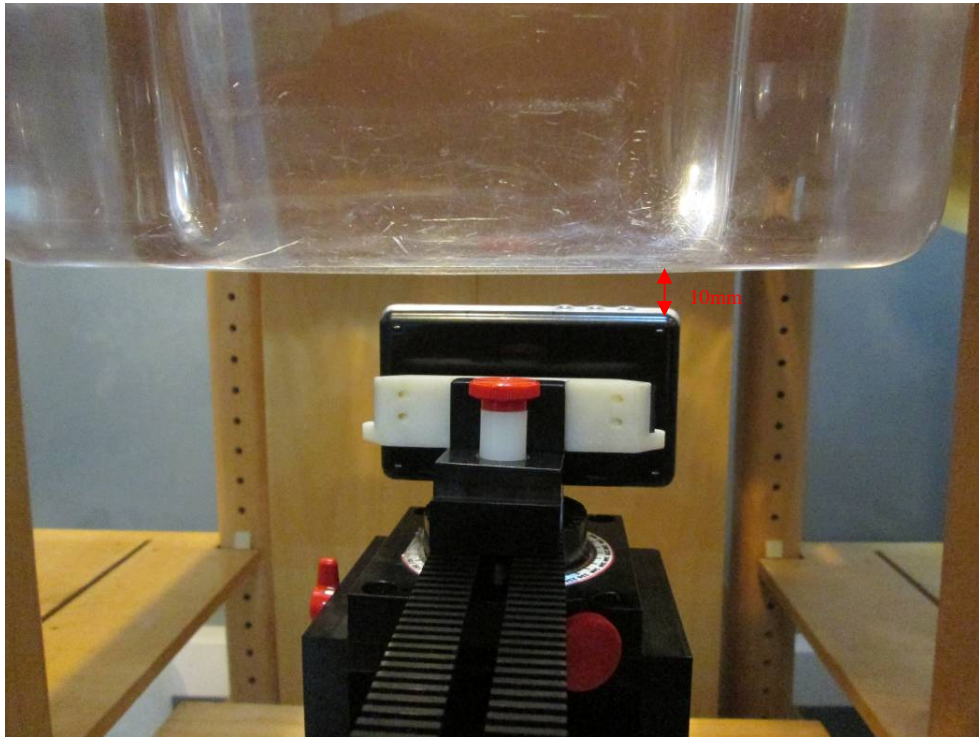

TEST SETUP PHOTOGRAPHS

Liquid depth $\geq 15\text{cm}$

Body-worn Front Setup Photo; (10mm)

Body-worn Back Setup Photo; (10mm)

Body-worn Left Setup Photo; (10mm)

Body-worn Right Setup Photo; (10mm)

Body-worn Top Setup Photo; (10mm)

Body-worn Bottom Setup Photo; (10mm)