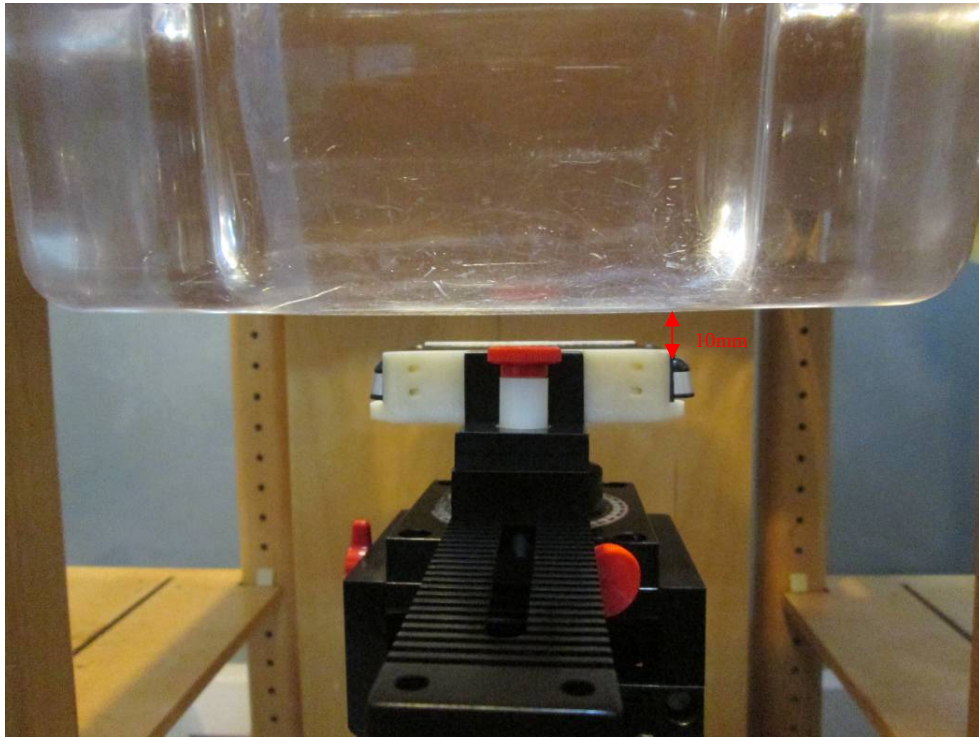

TEST SETUP PHOTOGRAPHS

Liquid depth $\geq 15\text{cm}$

Body-worn Front Setup Photo; (10mm)

Body-worn Back Setup Photo; (10mm)

Body-worn Left Setup Photo; (10mm)

Body-worn Right Setup Photo; (10mm)

Body-worn Top Setup Photo; (10mm)

Body-worn Bottom Setup Photo; (10mm)