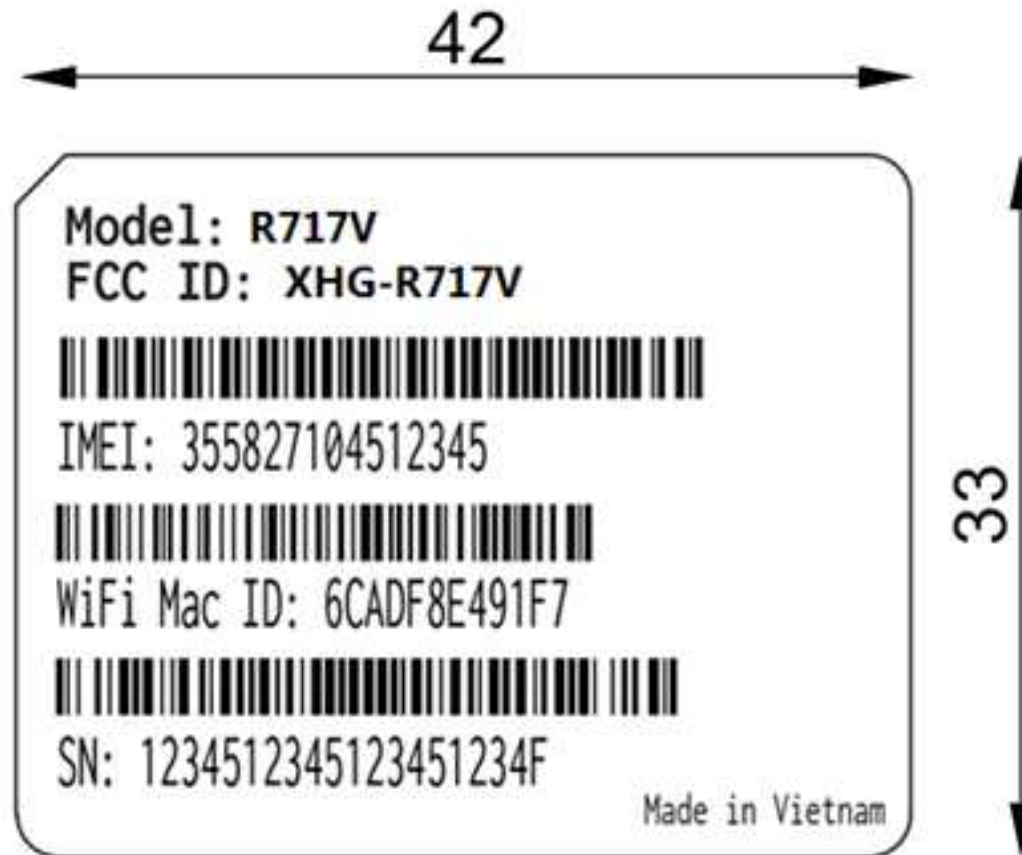

R717V Device Label Artwork

R717V Device Label Location

Model: R717V
FCC ID: XHG-R717V

IMEI: 355827104512345

WiFi Mac ID: 6CADF8E491F7

SN: 1234512345123451234F

Made in Vietnam