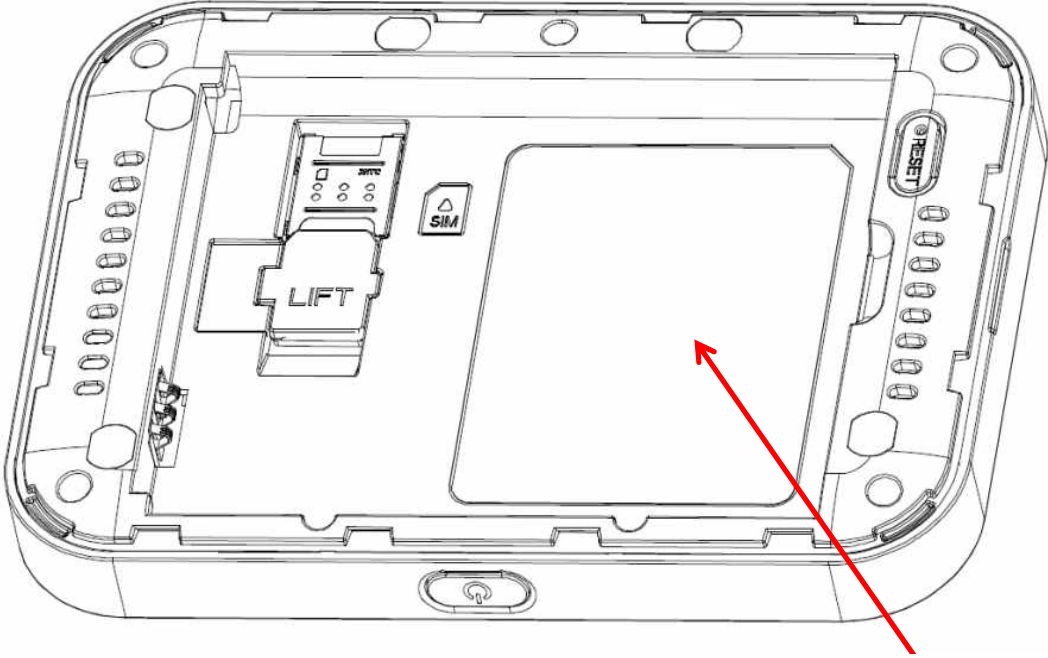

R717V Device Label Artwork

R717V Device Label Location

Model: R717V
FCC ID: XHG-R717V

IMEI: 355827104512345

WiFi Mac ID: 6CADF8E491F7

SN: 1234512345123451234F

Made in Vietnam