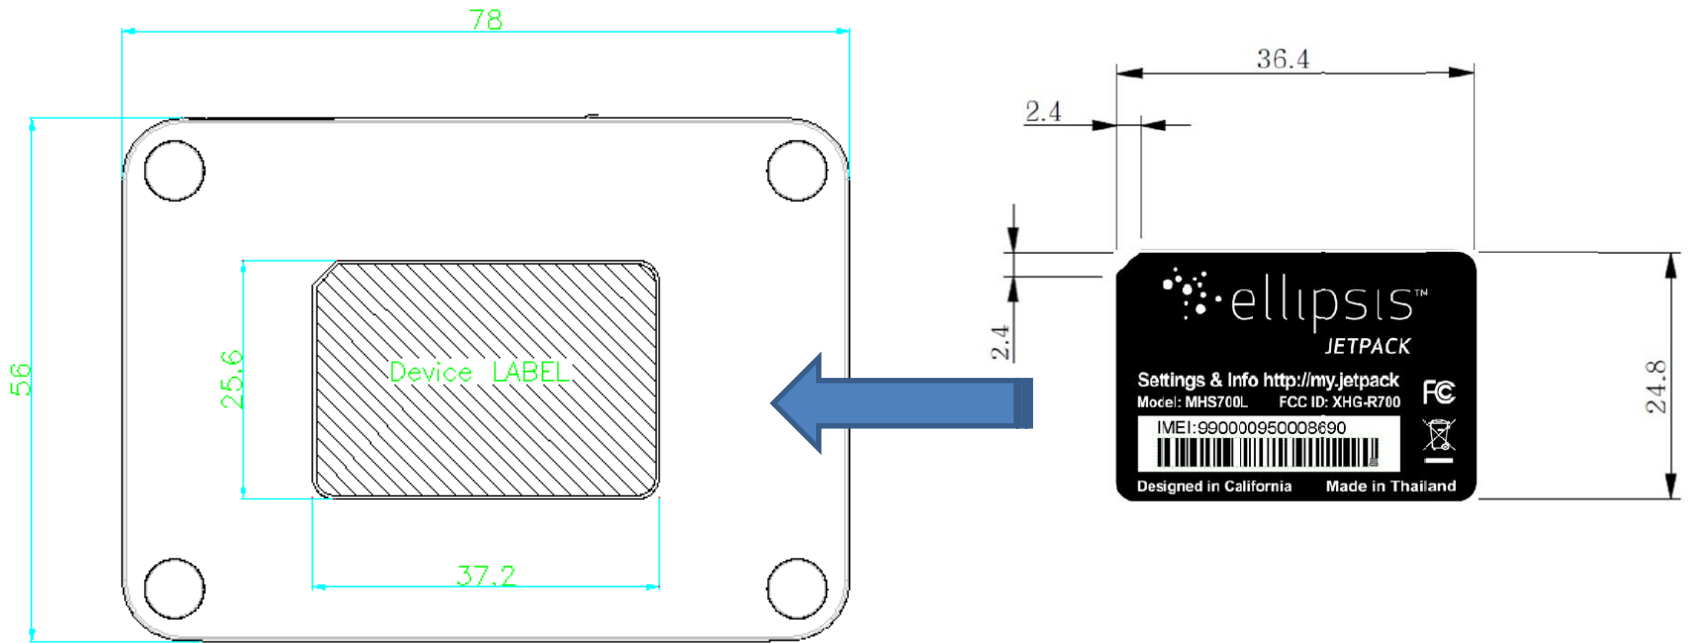

MHS700L ID Label (Unit: mm)

Note : The FCC Label will be visible at the time of purchase.