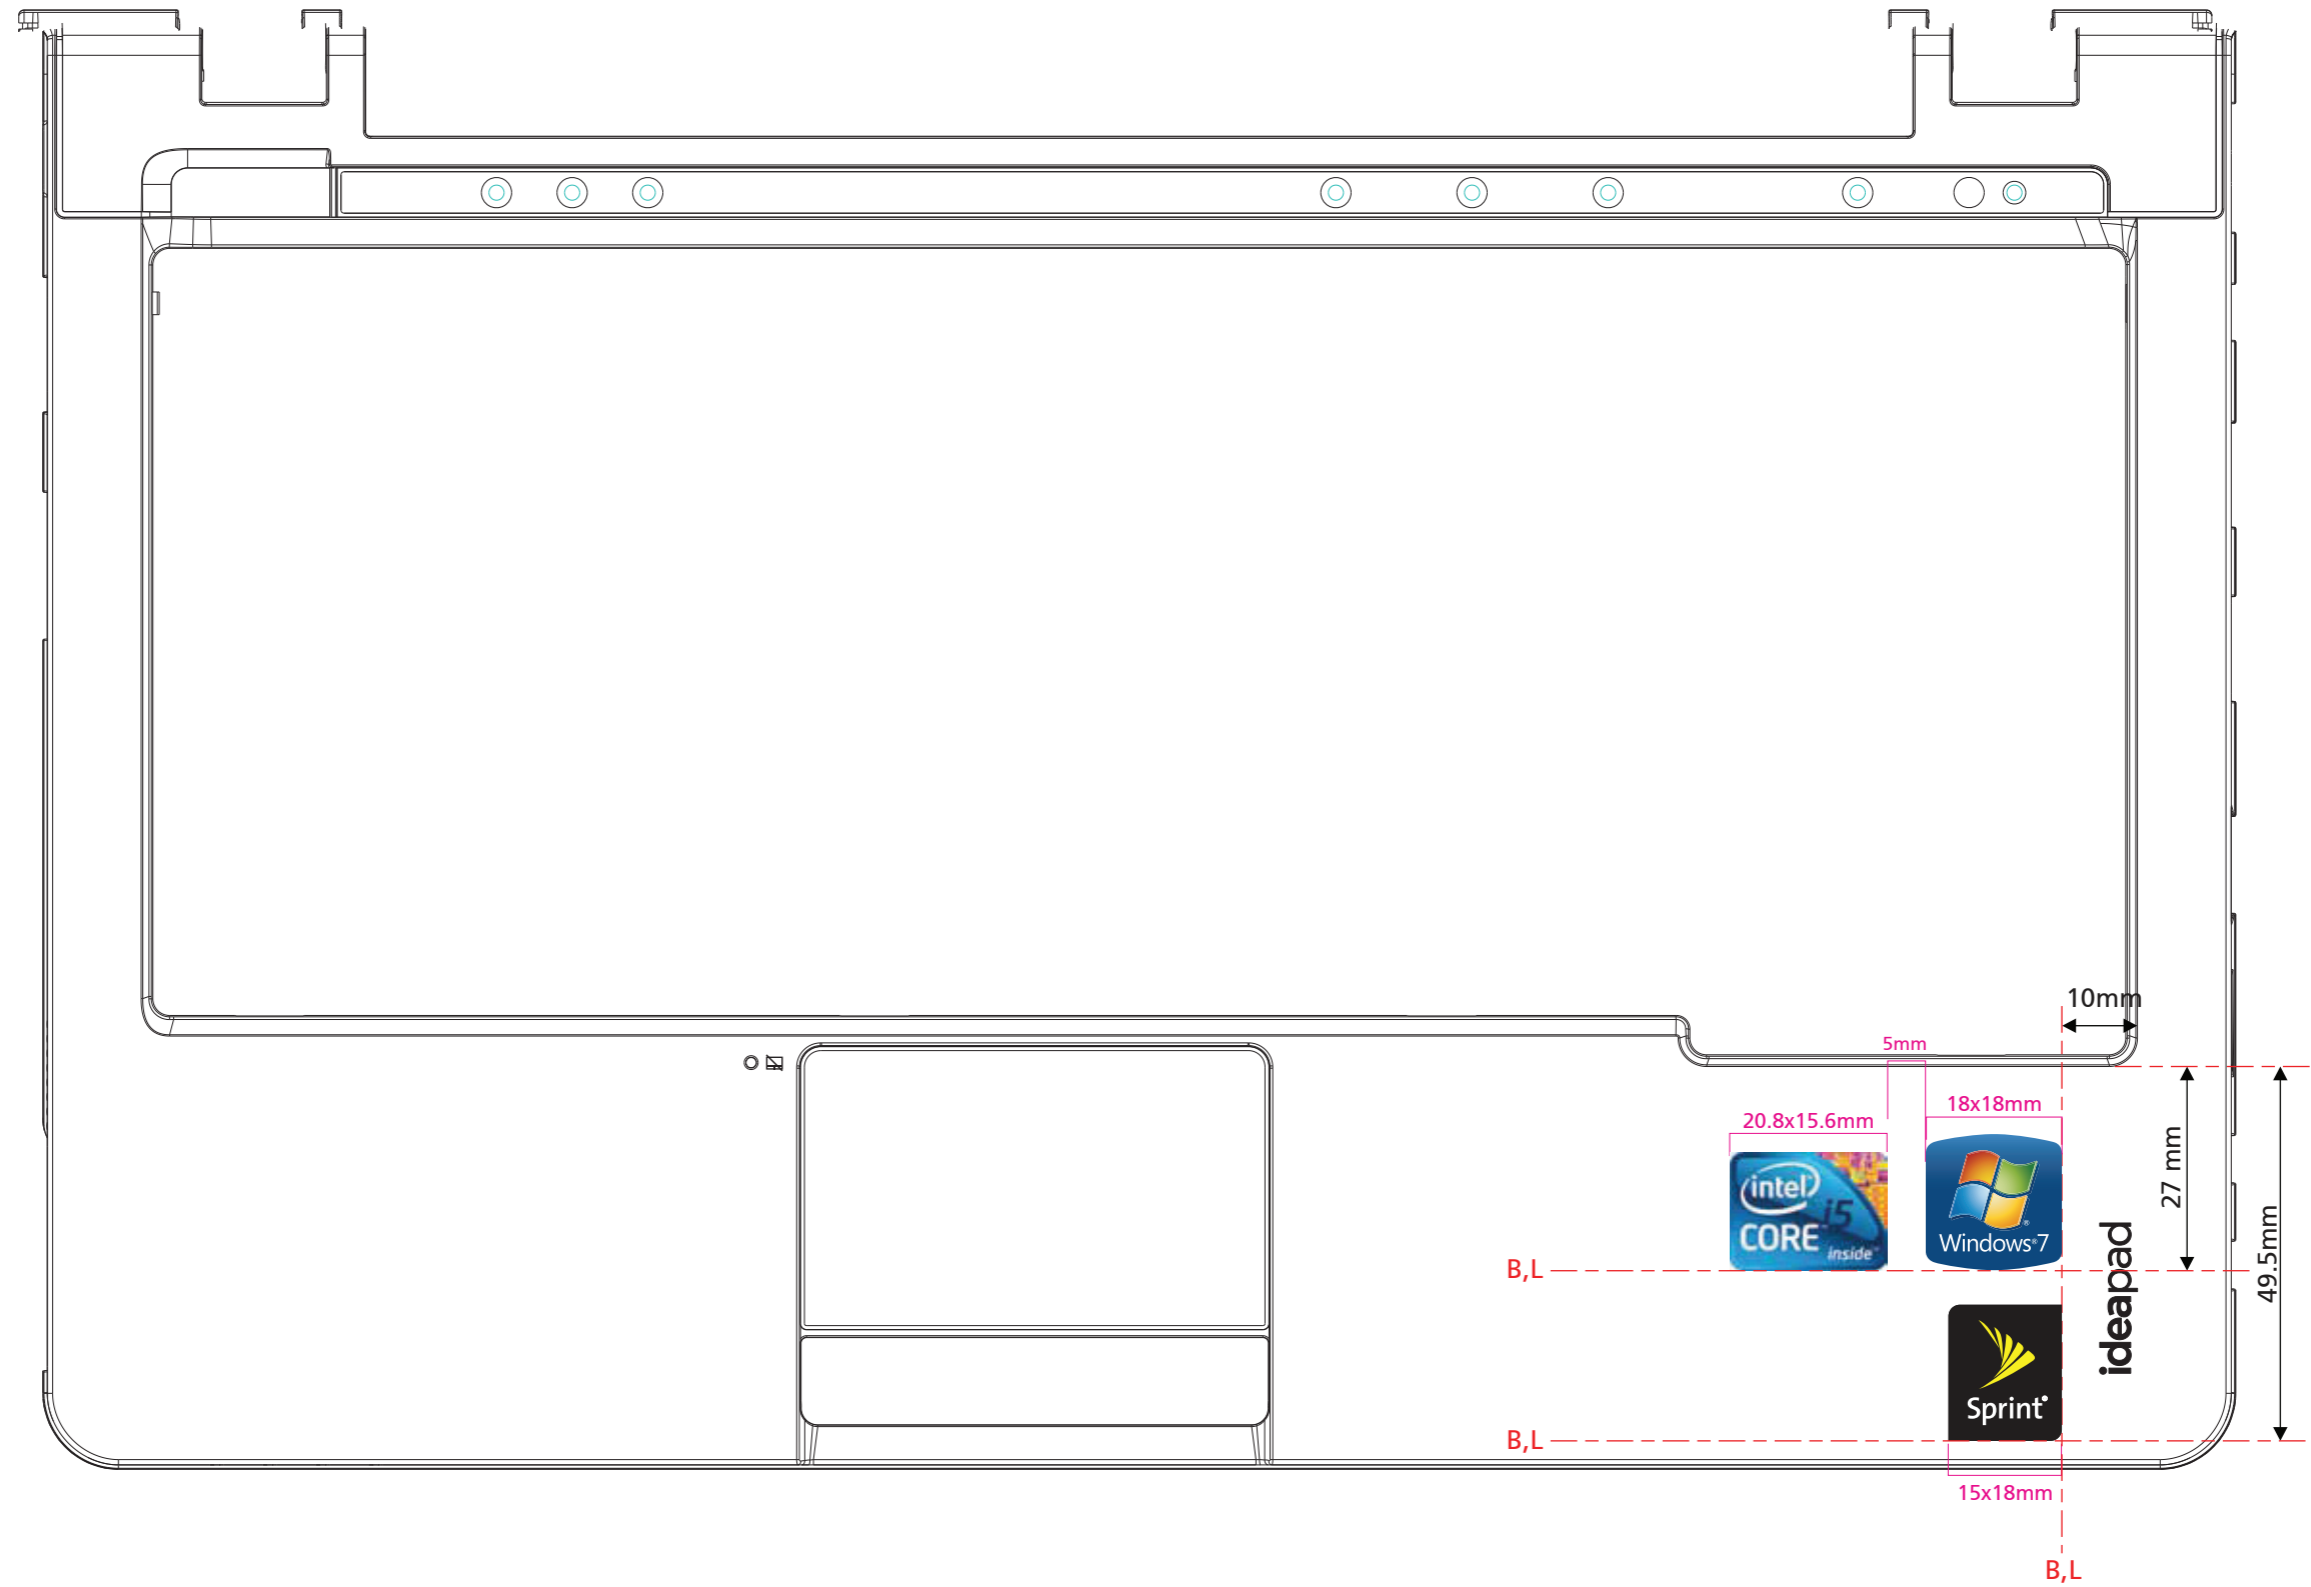

LS205s Ucase Label Location

07/22/2011

DRAWN: Benny Chen

SCALE 1:1