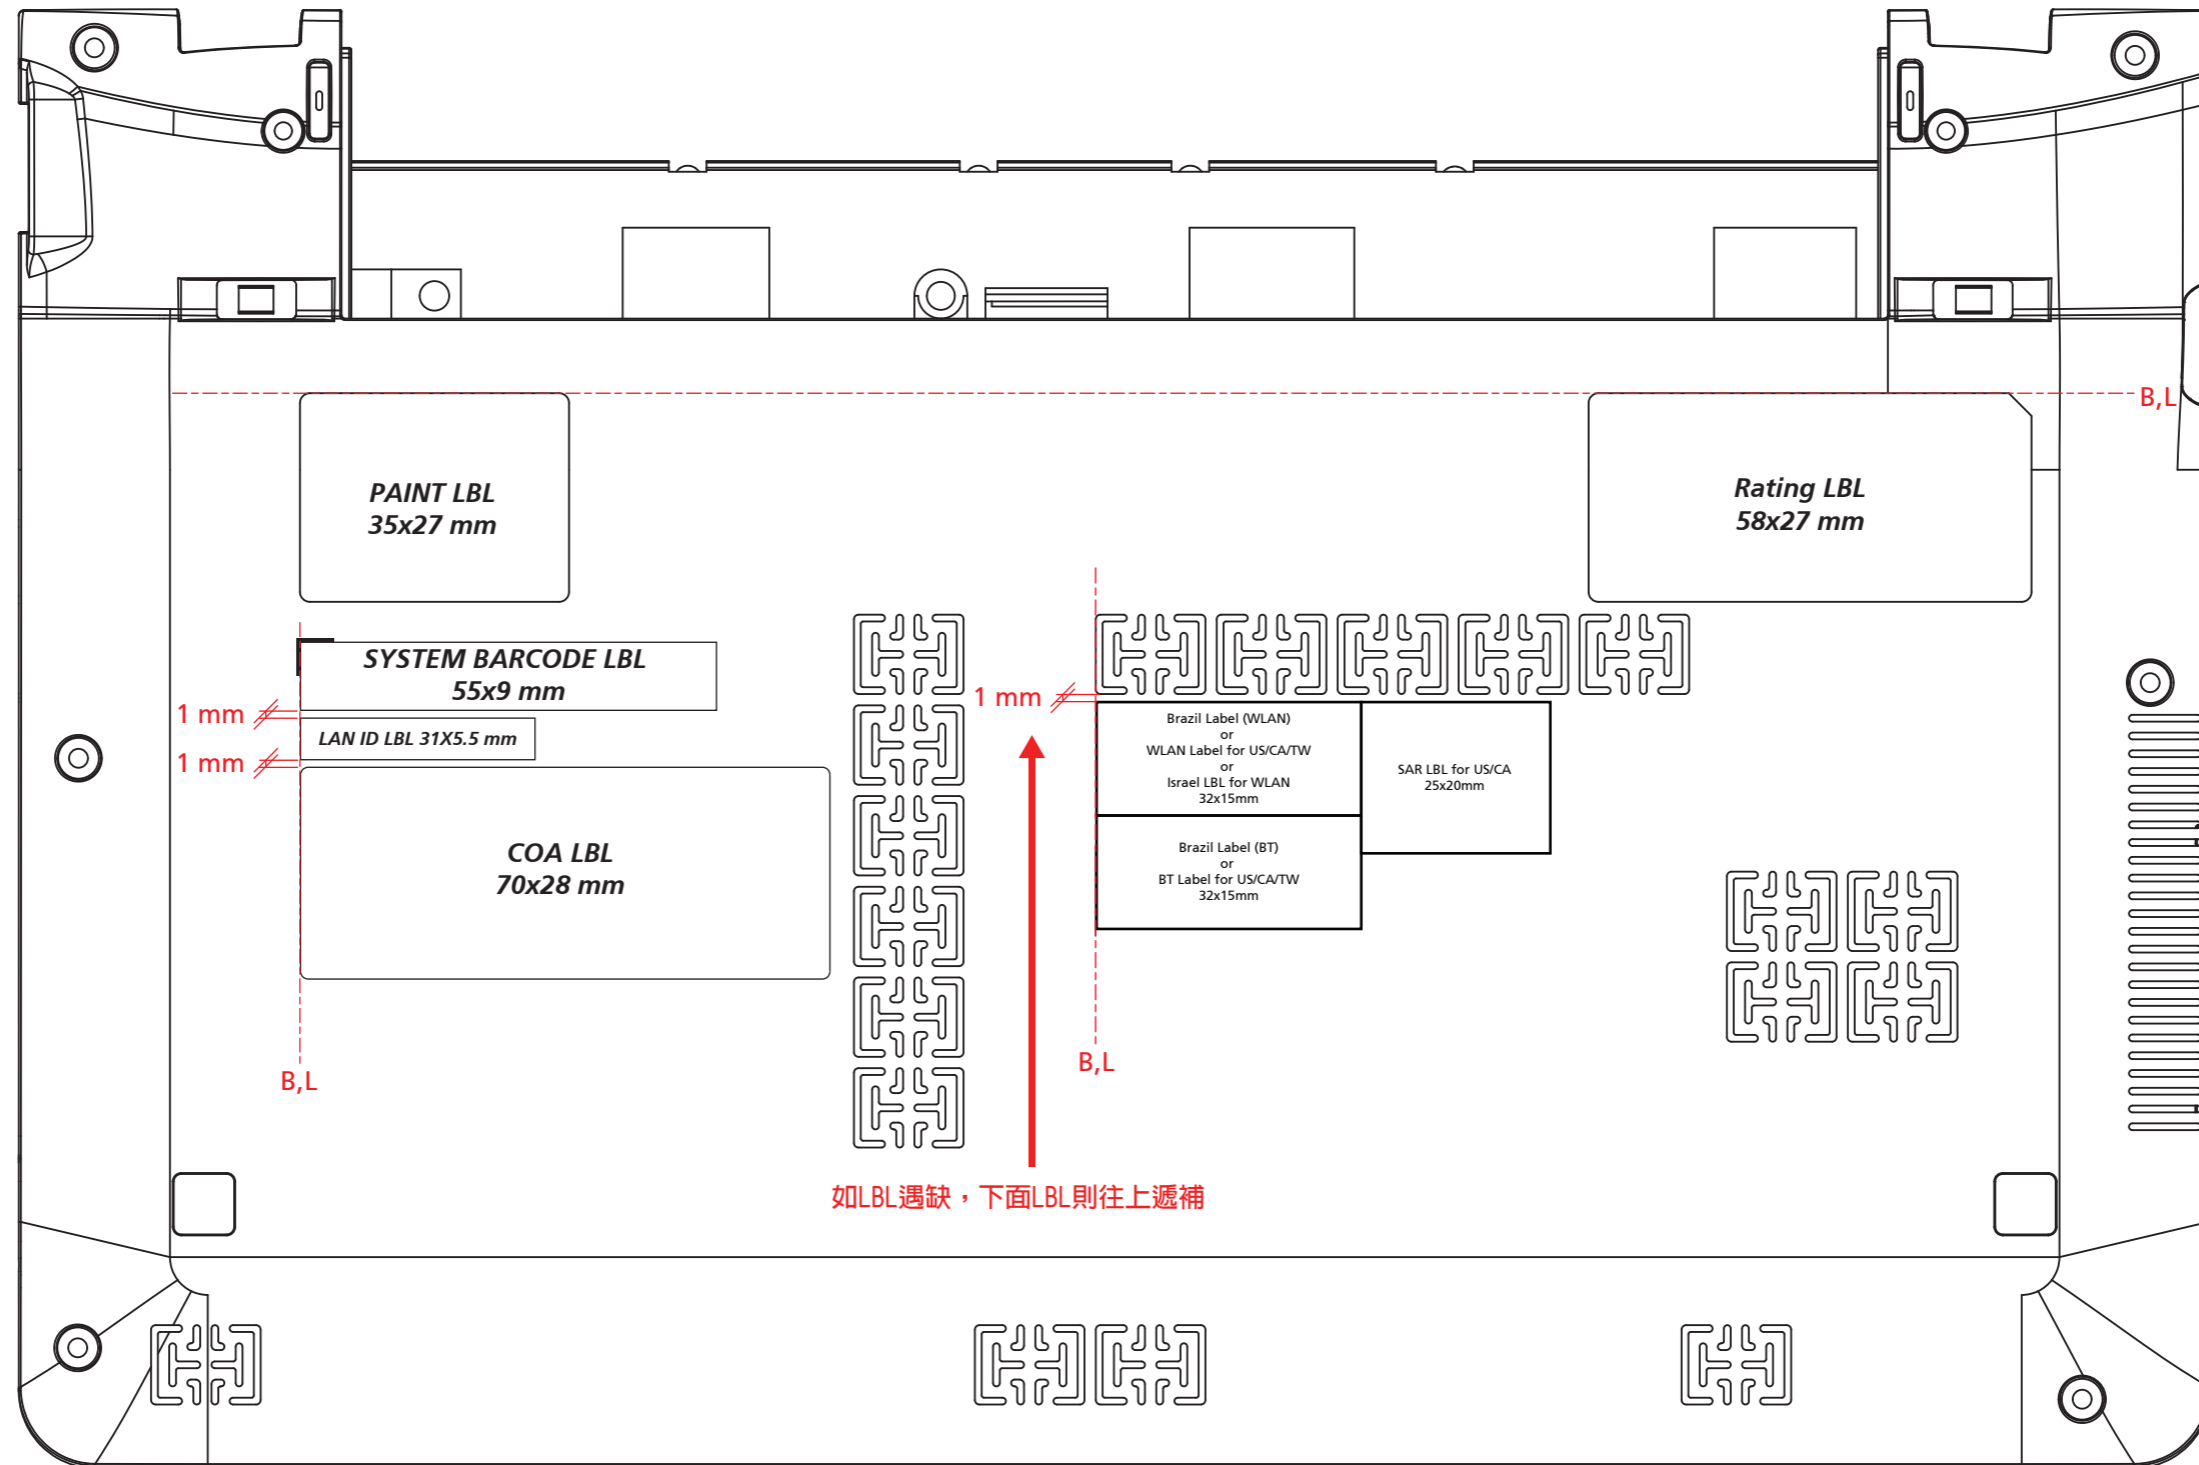

LS205s Lcase Label Location

07/22/2011

DRAWN: Benny Chen

SCALE 1:1