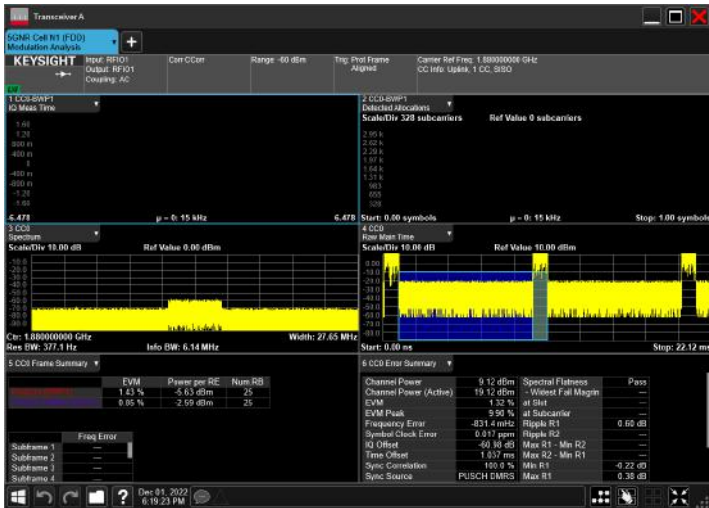

DC_66A_n2A , T1/VN

DC_66A_n2A_10MHz|5MHz_15kHz_1745MHz|1880MHz_DF
T-s-OFDM QPSK_RB0|RB25@0