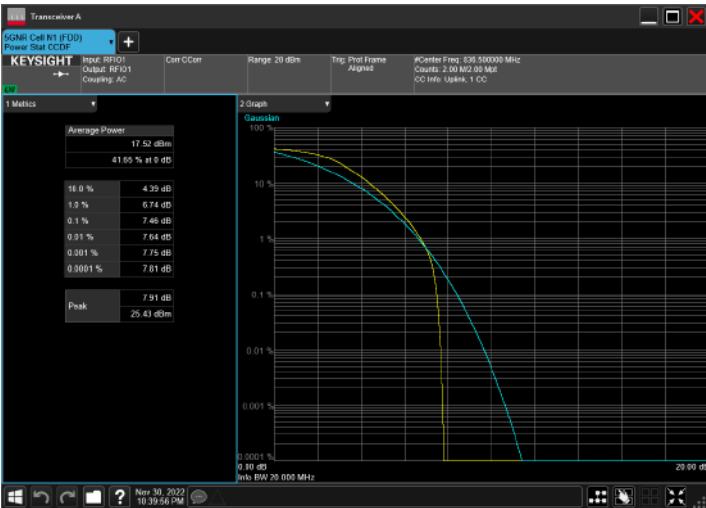

DC_2A_n5A_10MHz|15MHz_15kHz_1880MHz|836.5MHz_DF
T-s-OFDM PI/2 BPSK_RB0|RB75@0