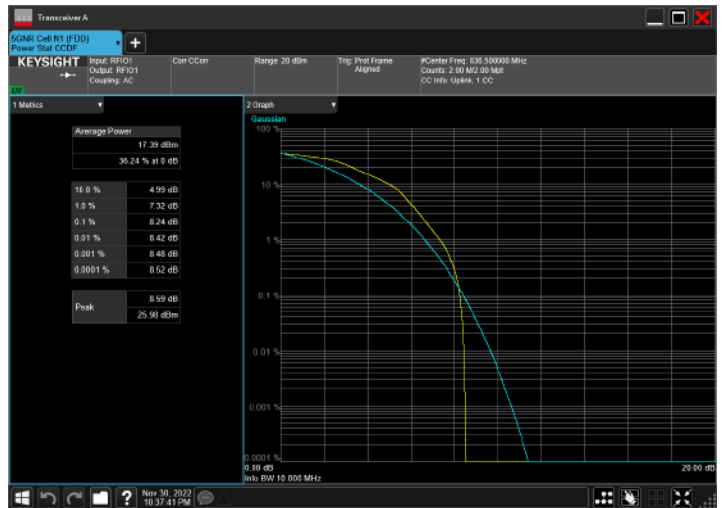

DC_2A_n5A_10MHz|10MHz_15kHz_1880MHz|836.5MHz_CP
-OFDM 16 QAM_RB0|RB52@0