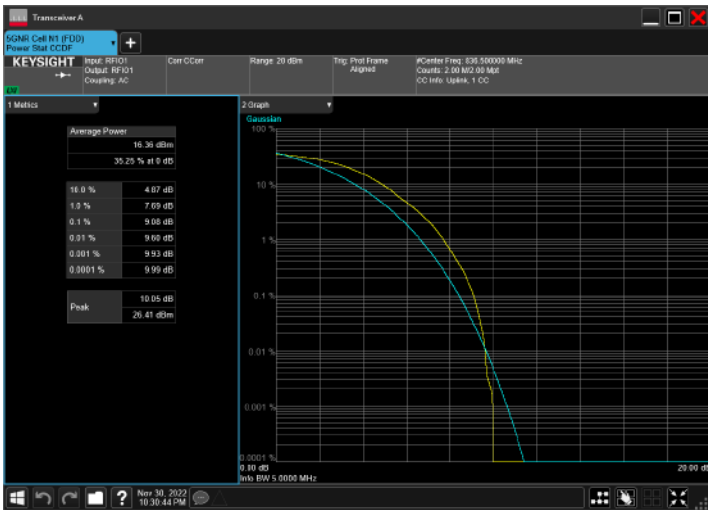

DC_2A_n5A_10MHz|5MHz_15kHz_1880MHz|836.5MHz_CP-OFDM 256 QAM_RB0|RB25@0