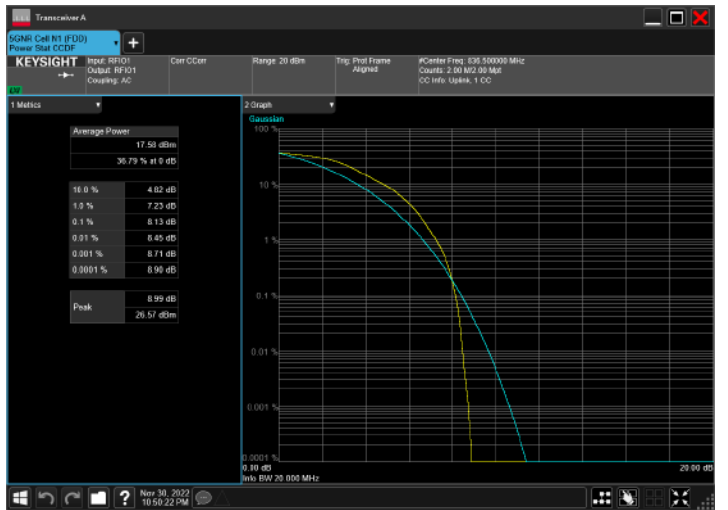

DC_2A_n5A_10MHz|20MHz_15kHz_1880MHz|836.5MHz_CP
-OFDM 16 QAM_RB0|RB106@0