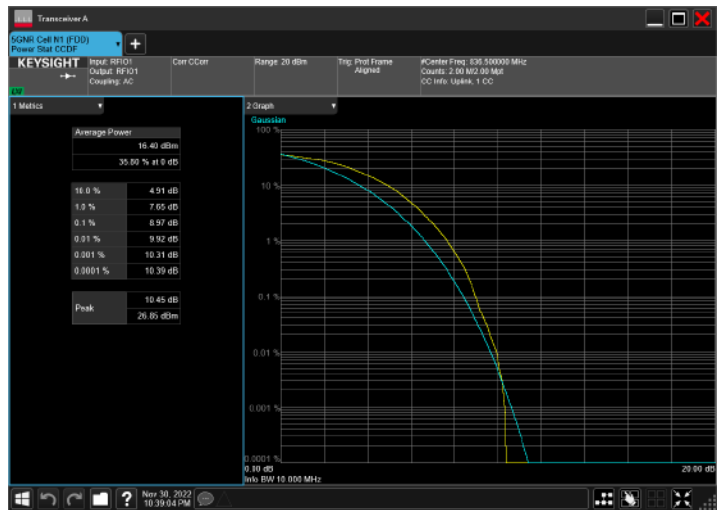

DC_2A_n5A_10MHz|10MHz_15kHz_1880MHz|836.5MHz_CP
-OFDM 256 QAM_RB0|RB52@0