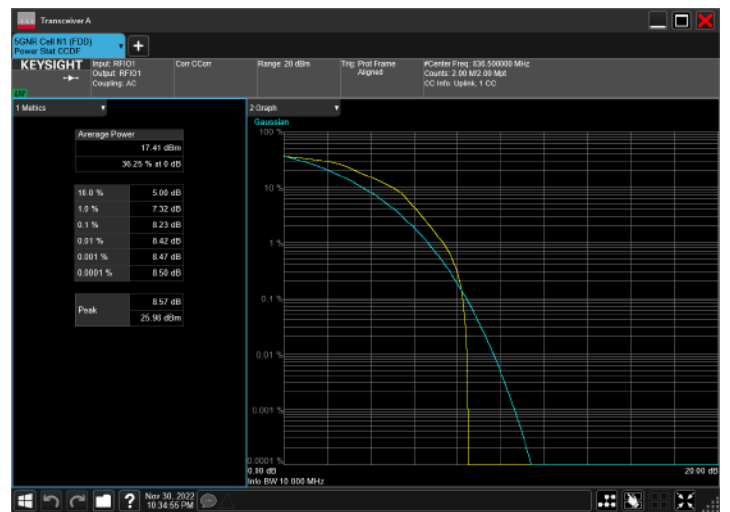

DC_2A_n5A_10MHz|10MHz_15kHz_1880MHz|836.5MHz_DF T-s-OFDM 16 QAM_RB0|RB50@0