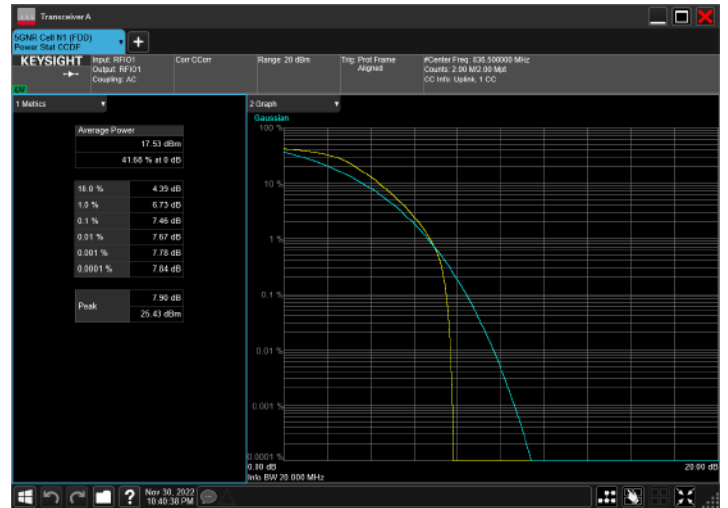

DC_2A_n5A_10MHz|15MHz_15kHz_1880MHz|836.5MHz_DF
T-s-OFDM QPSK_RB0|RB75@0