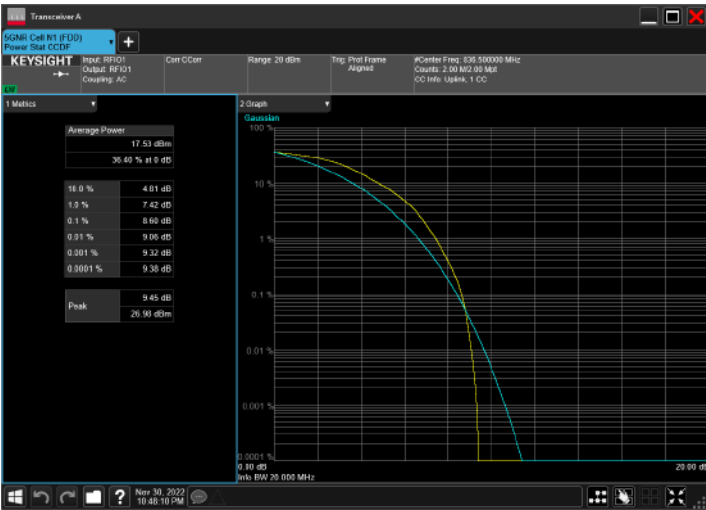

DC_2A_n5A_10MHz|20MHz_15kHz_1880MHz|836.5MHz_DF
T-s-OFDM 64 QAM_RB0|RB100@0