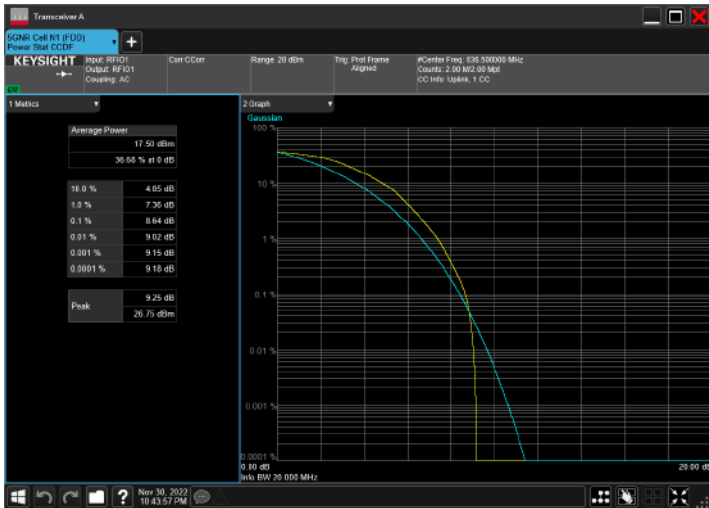

DC_2A_n5A_10MHz|15MHz_15kHz_1880MHz|836.5MHz_CP
-OFDM 16 QAM_RB0|RB79@0