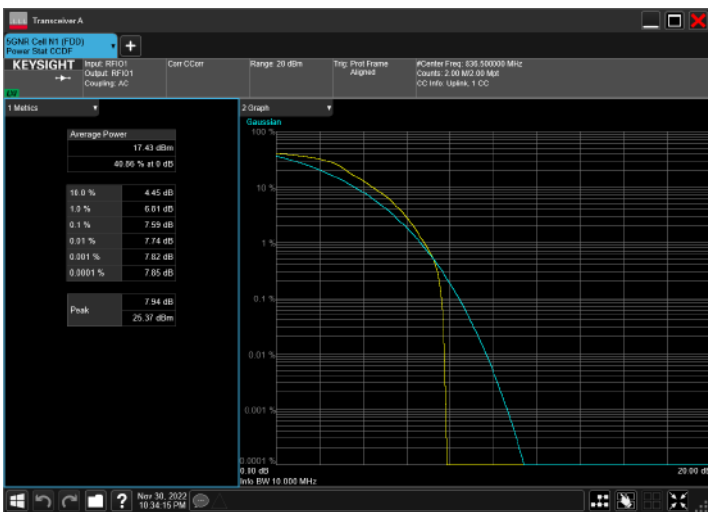

DC_2A_n5A_10MHz|10MHz_15kHz_1880MHz|836.5MHz_DF T-s-OFDM QPSK_RB0|RB50@0