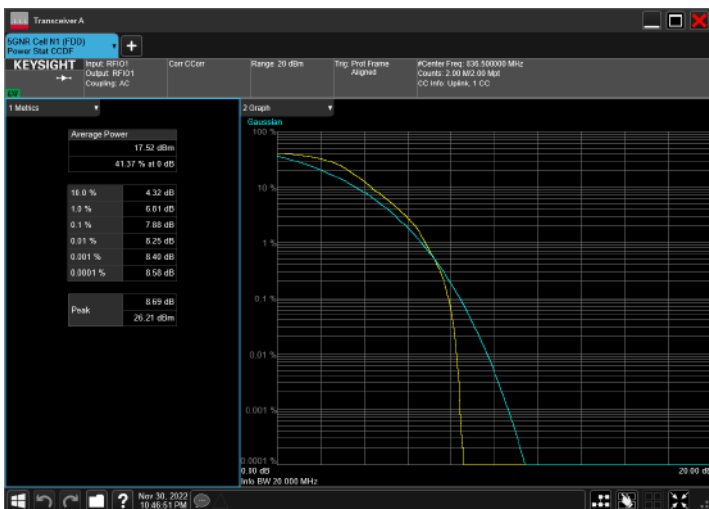

DC_2A_n5A_10MHz|20MHz_15kHz_1880MHz|836.5MHz_DF
T-s-OFDM QPSK_RB0|RB100@0