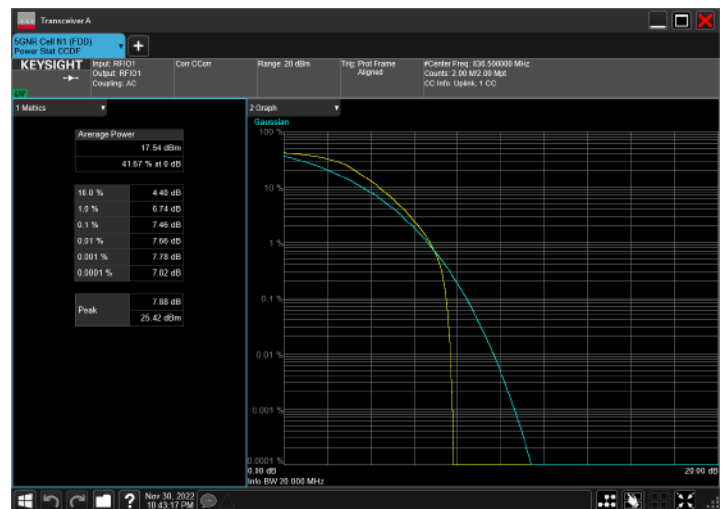

DC_2A_n5A_10MHz|15MHz_15kHz_1880MHz|836.5MHz_CP
-OFDM QPSK_RB0|RB79@0