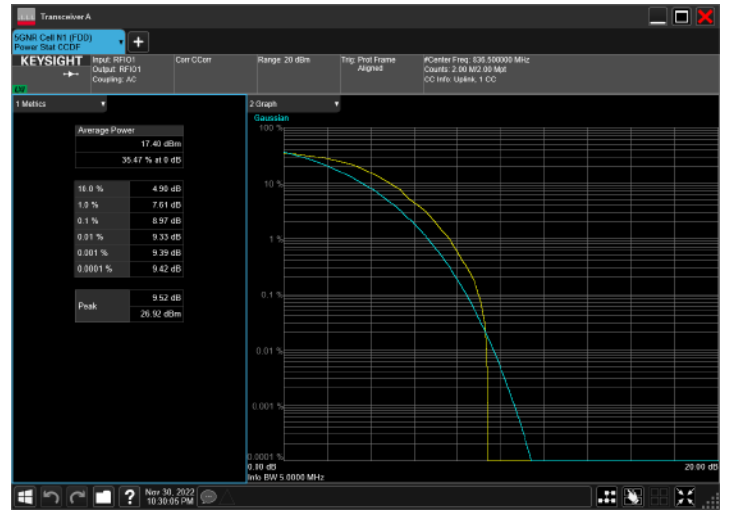

DC_2A_n5A_10MHz|5MHz_15kHz_1880MHz|836.5MHz_CP-OFDM 64 QAM_RB0|RB25@0