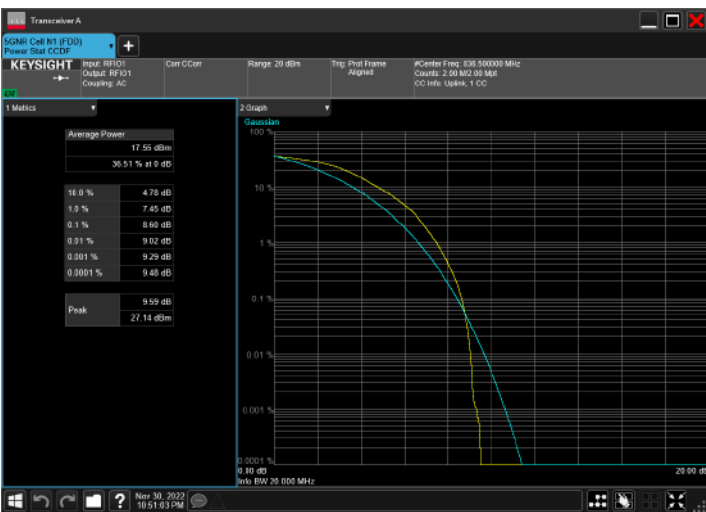

DC_2A_n5A_10MHz|20MHz_15kHz_1880MHz|836.5MHz_CP
-OFDM 64 QAM_RB0|RB106@0