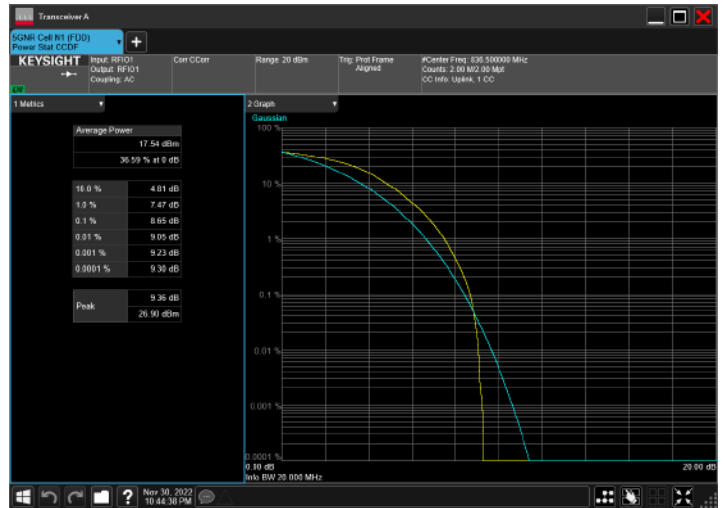

DC_2A_n5A_10MHz|15MHz_15kHz_1880MHz|836.5MHz_CP
-OFDM 64 QAM_RB0|RB79@0