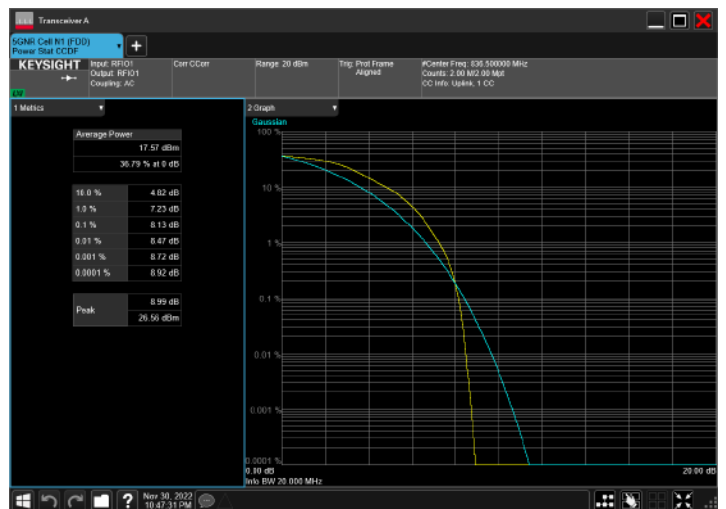

DC_2A_n5A_10MHz|20MHz_15kHz_1880MHz|836.5MHz_DF
T-s-OFDM 16 QAM_RB0|RB100@0