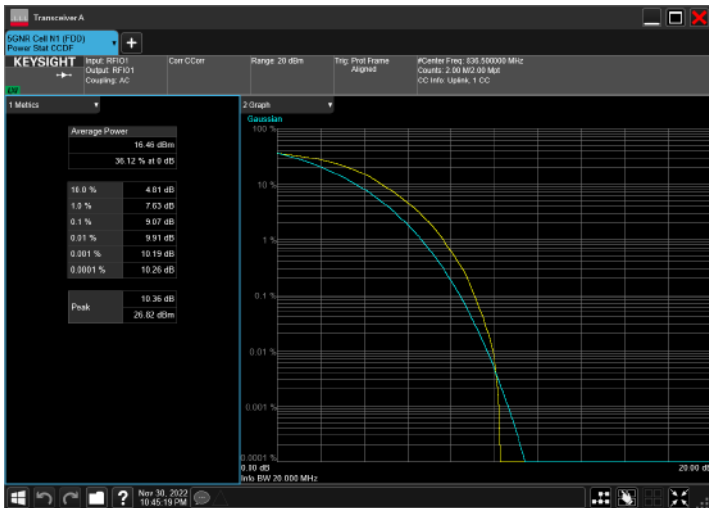

DC_2A_n5A_10MHz|15MHz_15kHz_1880MHz|836.5MHz_CP
-OFDM 256 QAM_RB0|RB79@0