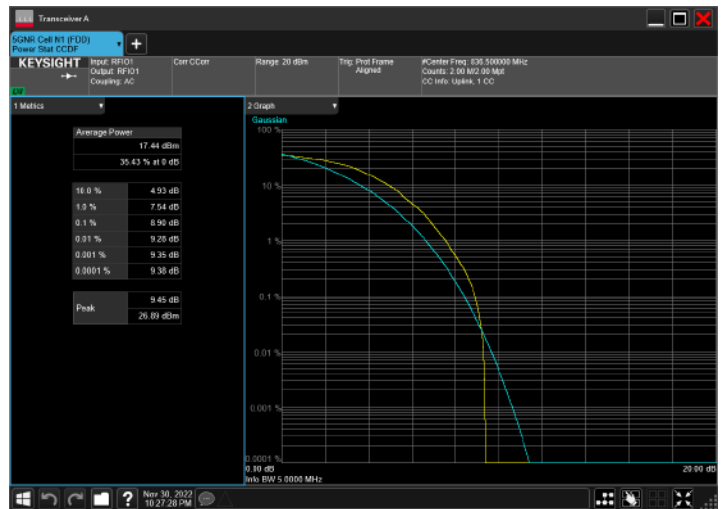

DC_2A_n5A_10MHz|5MHz_15kHz_1880MHz|836.5MHz_DFT
-s-OFDM 64 QAM_RB0|RB25@0