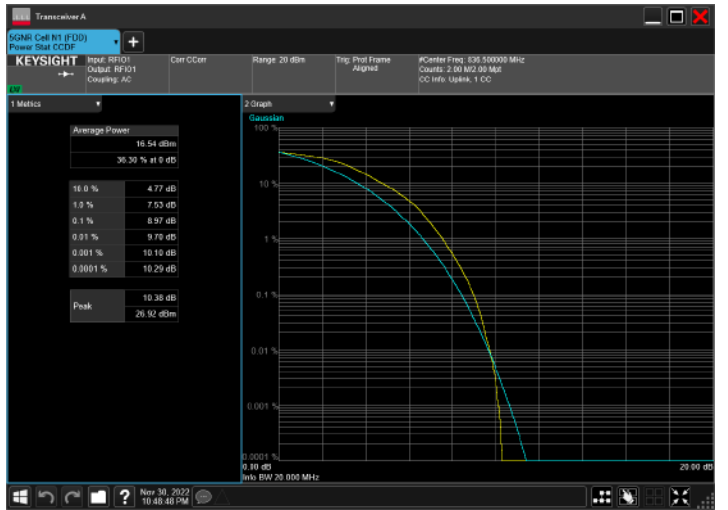

DC_2A_n5A_10MHz|20MHz_15kHz_1880MHz|836.5MHz_DF
T-s-OFDM 256 QAM_RB0|RB100@0