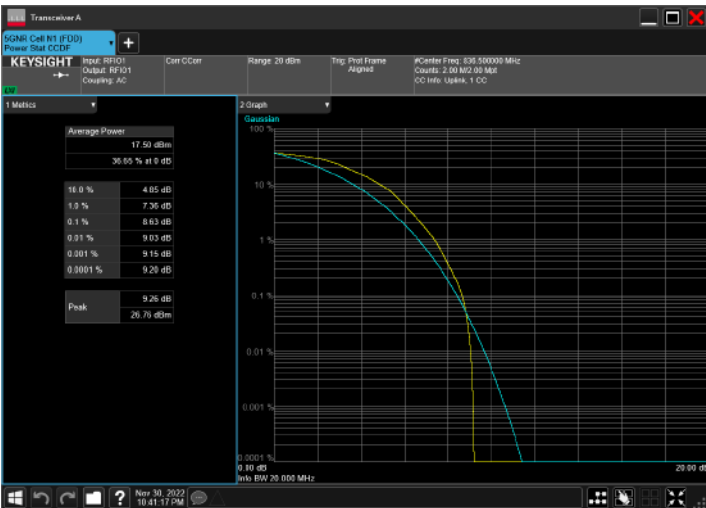

DC_2A_n5A_10MHz|15MHz_15kHz_1880MHz|836.5MHz_DF
T-s-OFDM 16 QAM_RB0|RB75@0