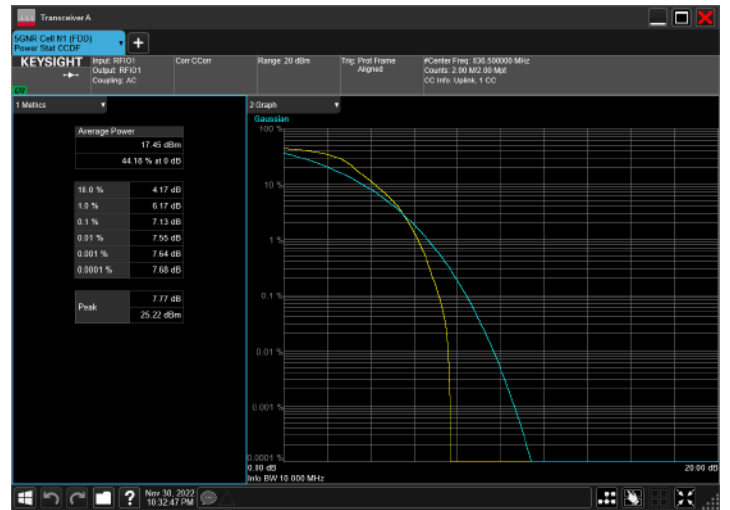

DC_2A_n5A_10MHz|10MHz_15kHz_1880MHz|836.5MHz_DF T-s-OFDM PI/2 BPSK_RB0|RB50@0