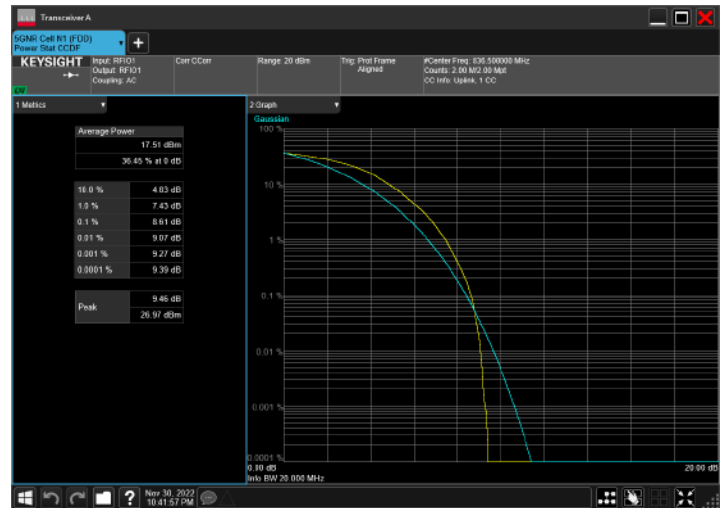

DC_2A_n5A_10MHz|15MHz_15kHz_1880MHz|836.5MHz_DF
T-s-OFDM 64 QAM_RB0|RB75@0