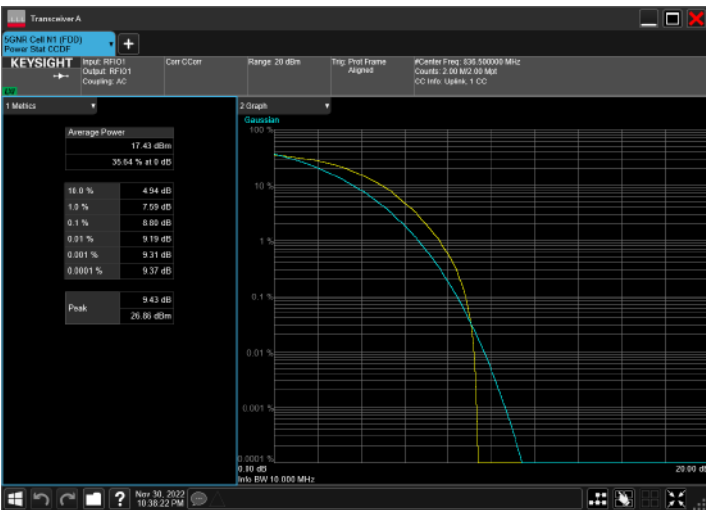

DC_2A_n5A_10MHz|10MHz_15kHz_1880MHz|836.5MHz_CP
-OFDM 64 QAM_RB0|RB52@0