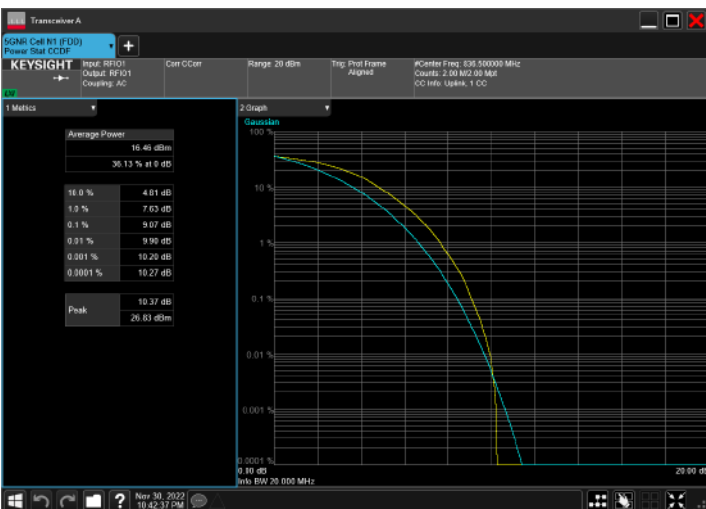

DC_2A_n5A_10MHz|15MHz_15kHz_1880MHz|836.5MHz_DF
T-s-OFDM 256 QAM_RB0|RB75@0