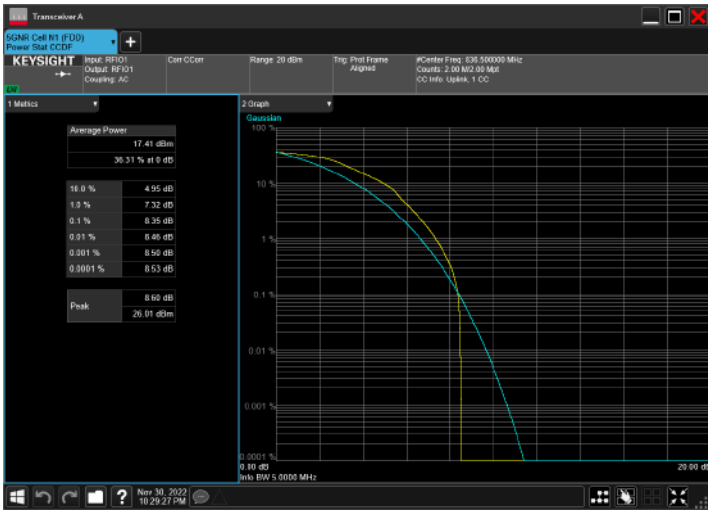

DC_2A_n5A_10MHz|5MHz_15kHz_1880MHz|836.5MHz_CP-OFDM 16 QAM_RB0|RB25@0