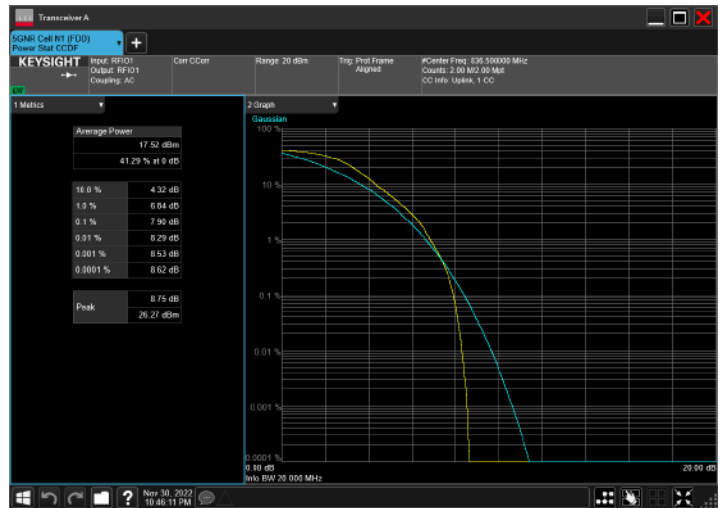

DC_2A_n5A_10MHz|20MHz_15kHz_1880MHz|836.5MHz_DF
T-s-OFDM PI/2 BPSK_RB0|RB100@0