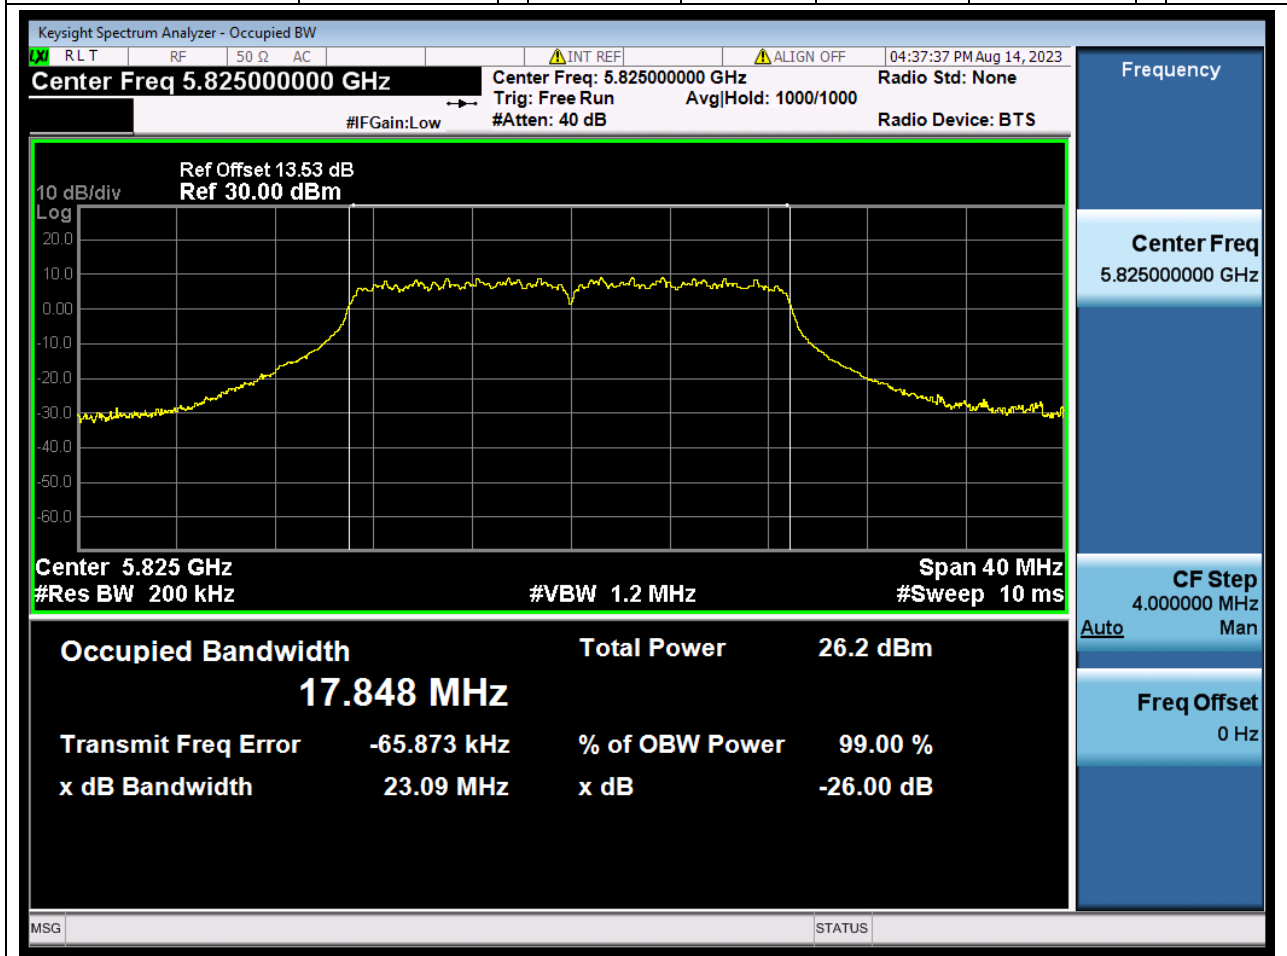

26. 802.11n_20M_U-NII-3_H

26.1. A.2.2-99% Bandwidth(SC-TJ2370069-S01)

Center Frequency (MHz)	OBW Power (%)	RBW (MHz)	Detector	Limit (MHz)	OBW (MHz)	Verdict
5825	99	0.2	Peak	0	17.848351	Unknown