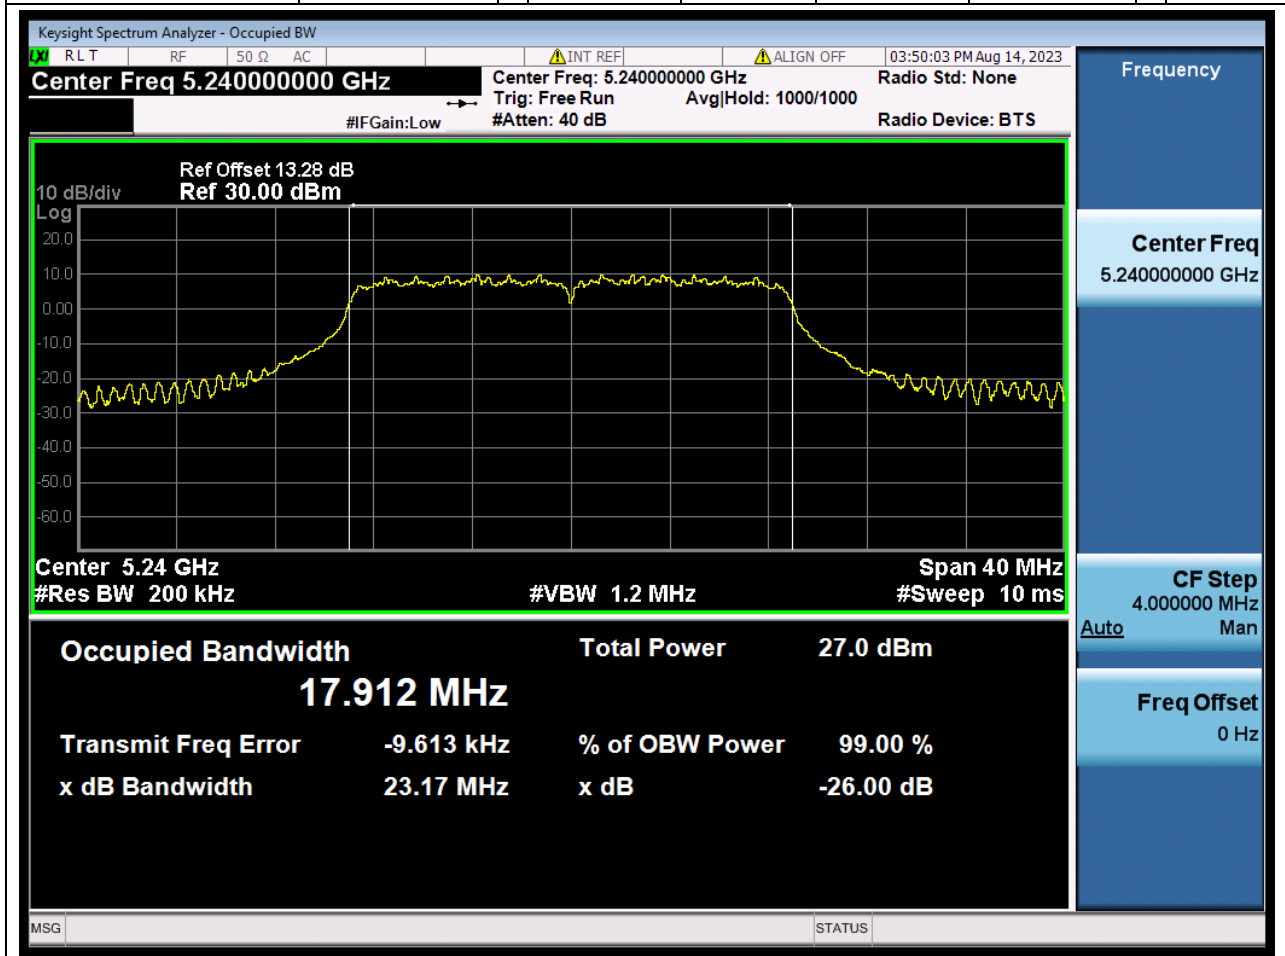

11. 802.11ac_20M_U-NII-1_H

11.1. A.2.2-99% Bandwidth(SC-TJ2370069-S01)

Center Frequency (MHz)	OBW Power (%)	RBW (MHz)	Detector	Limit (MHz)	OBW (MHz)	Verdict
5240	99	0.2	Peak	0	17.912006	Unknown