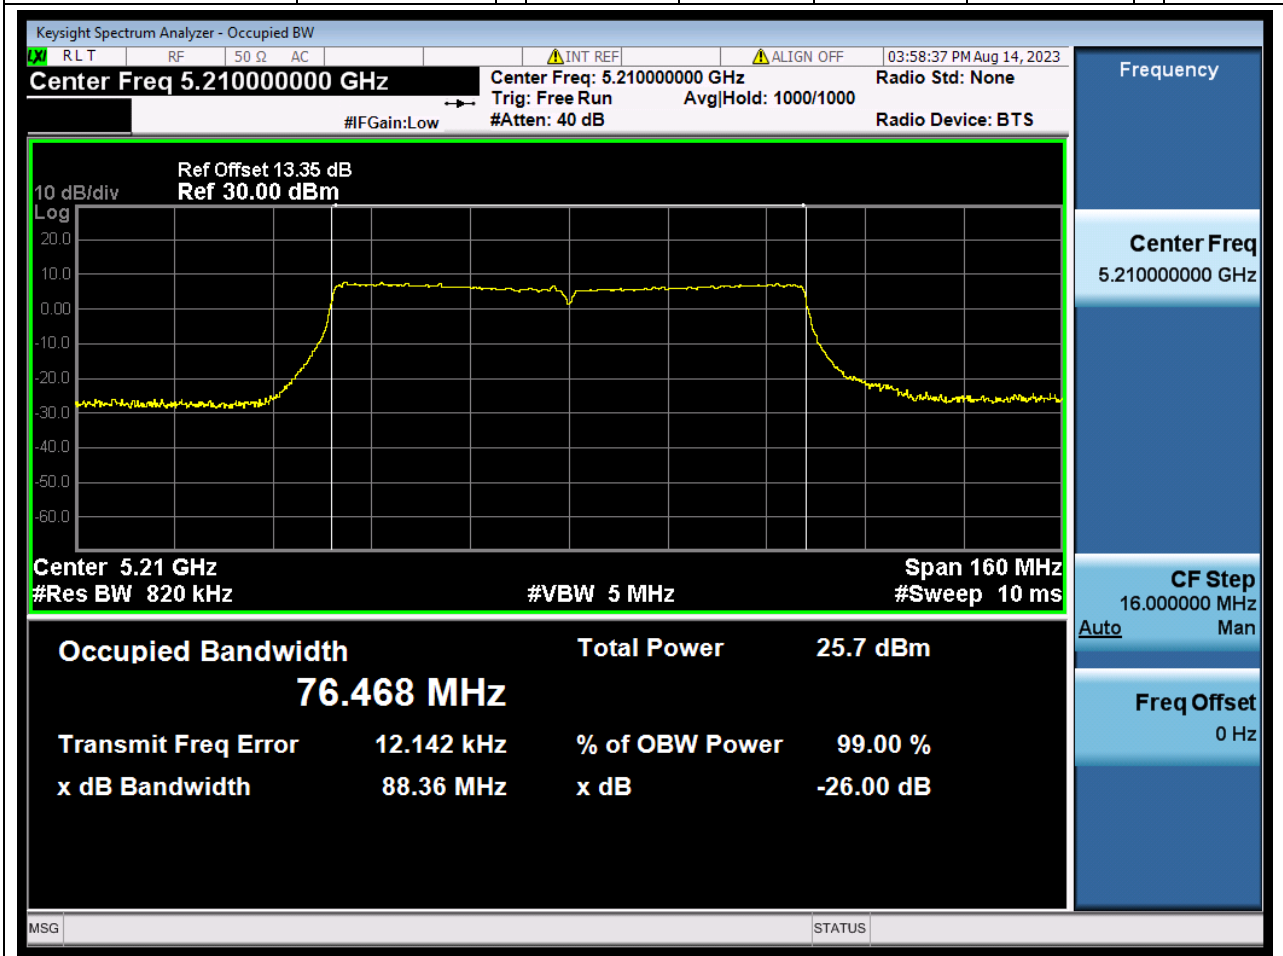

14. 802.11ac_80M_U-NII-1_M

14.1. A.2.2-99% Bandwidth(SC-TJ2370069-S01)

Center Frequency (MHz)	OBW Power (%)	RBW (MHz)	Detector	Limit (MHz)	OBW (MHz)	Verdict
5210	99	0.82	Peak	0	76.468332	Unknown