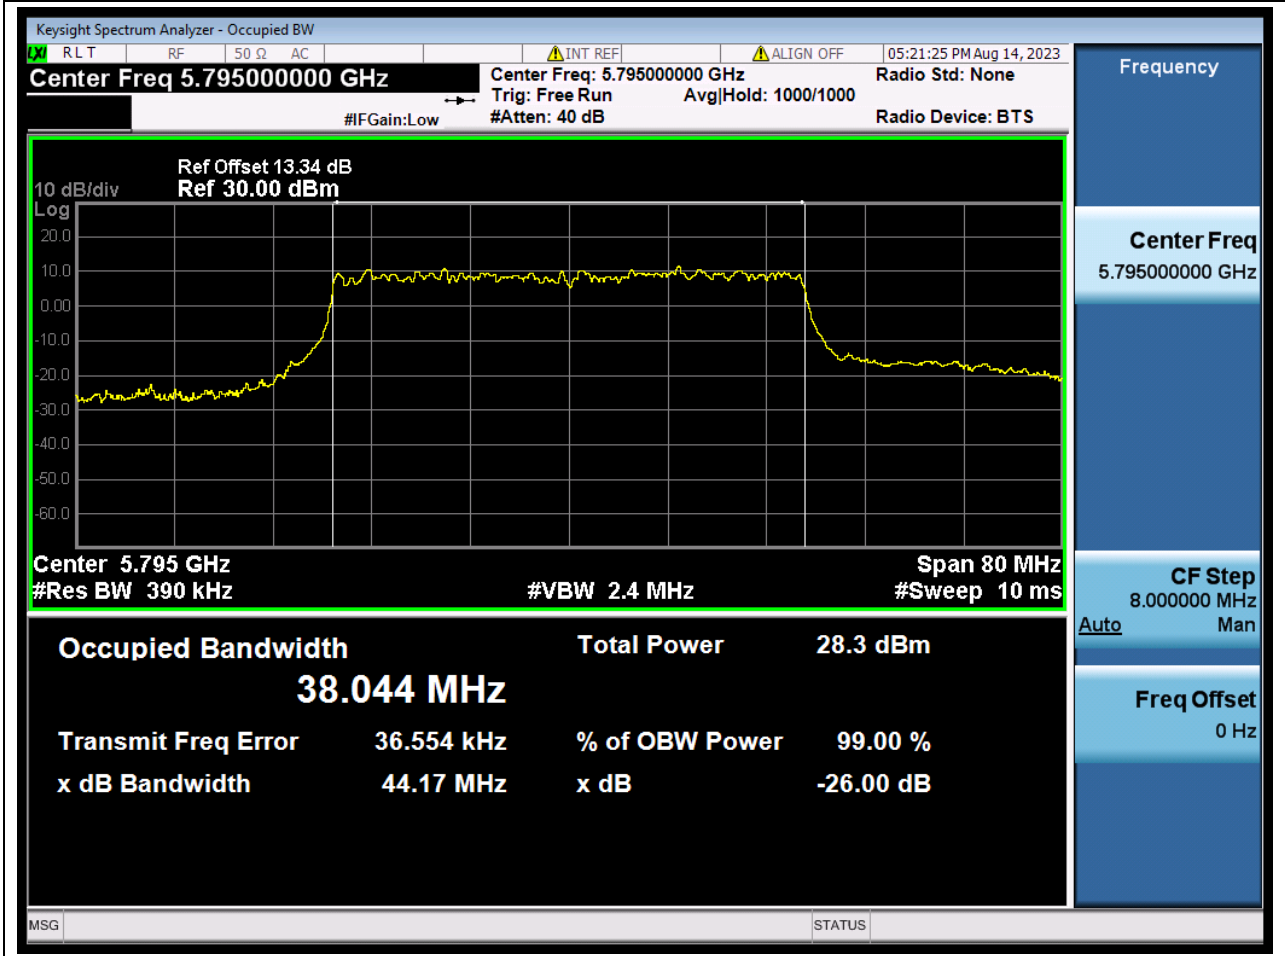

39. 802.11ax_40M_U-NII-3_H

39.1. A.2.2-99% Bandwidth(SC-TJ2370069-S01)

Center Frequency (MHz)	OBW Power (%)	RBW (MHz)	Detector	Limit (MHz)	OBW (MHz)	Verdict
5795	99	0.39	Peak	0	38.04399	Unknown