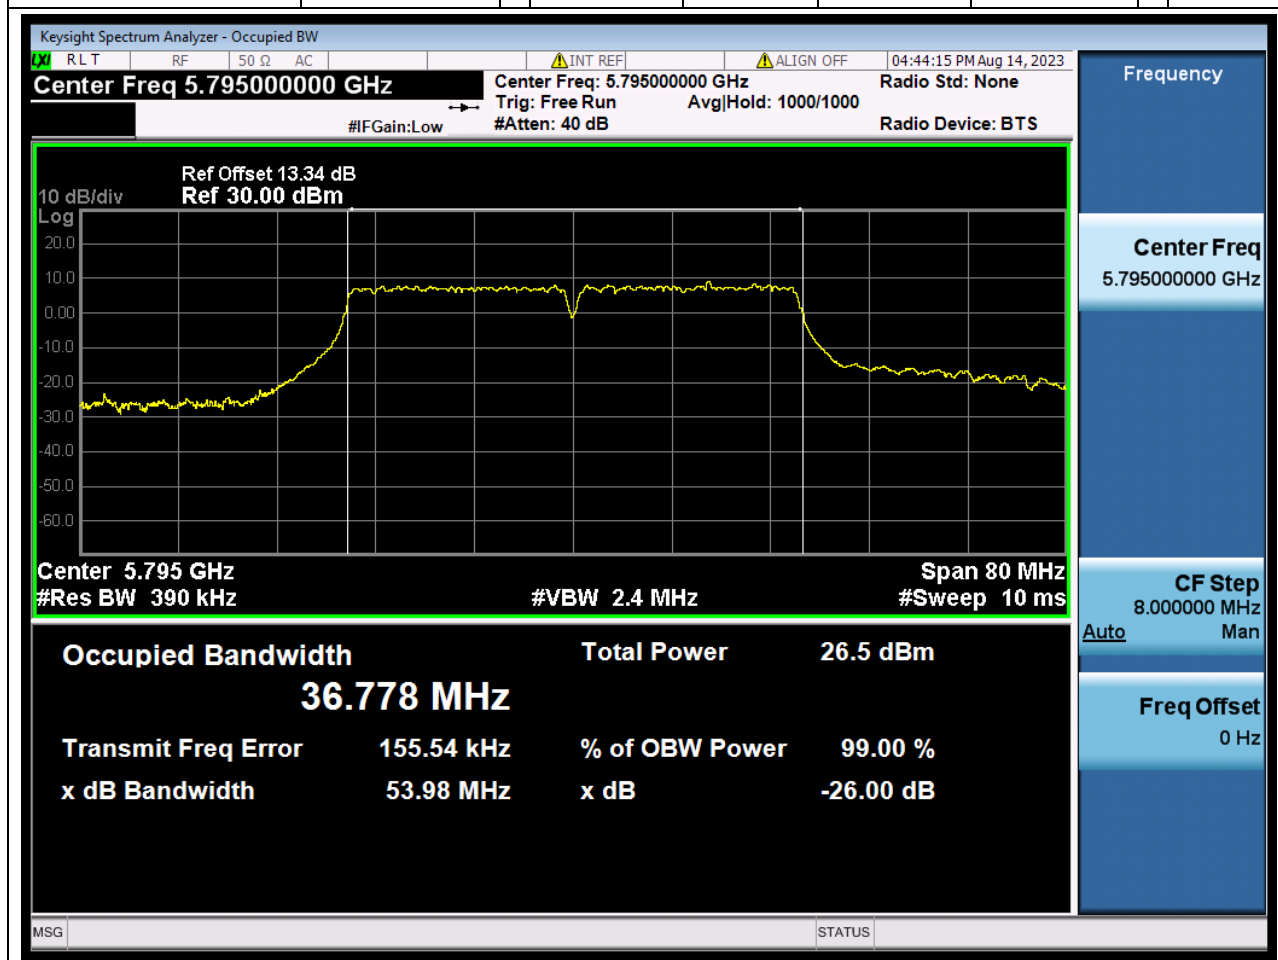

28. 802.11n_40M_U-NII-3_H

28.1. A.2.2-99% Bandwidth(SC-TJ2370069-S01)

Center Frequency (MHz)	OBW Power (%)	RBW (MHz)	Detector	Limit (MHz)	OBW (MHz)	Verdict
5795	99	0.39	Peak	0	36.778181	Unknown