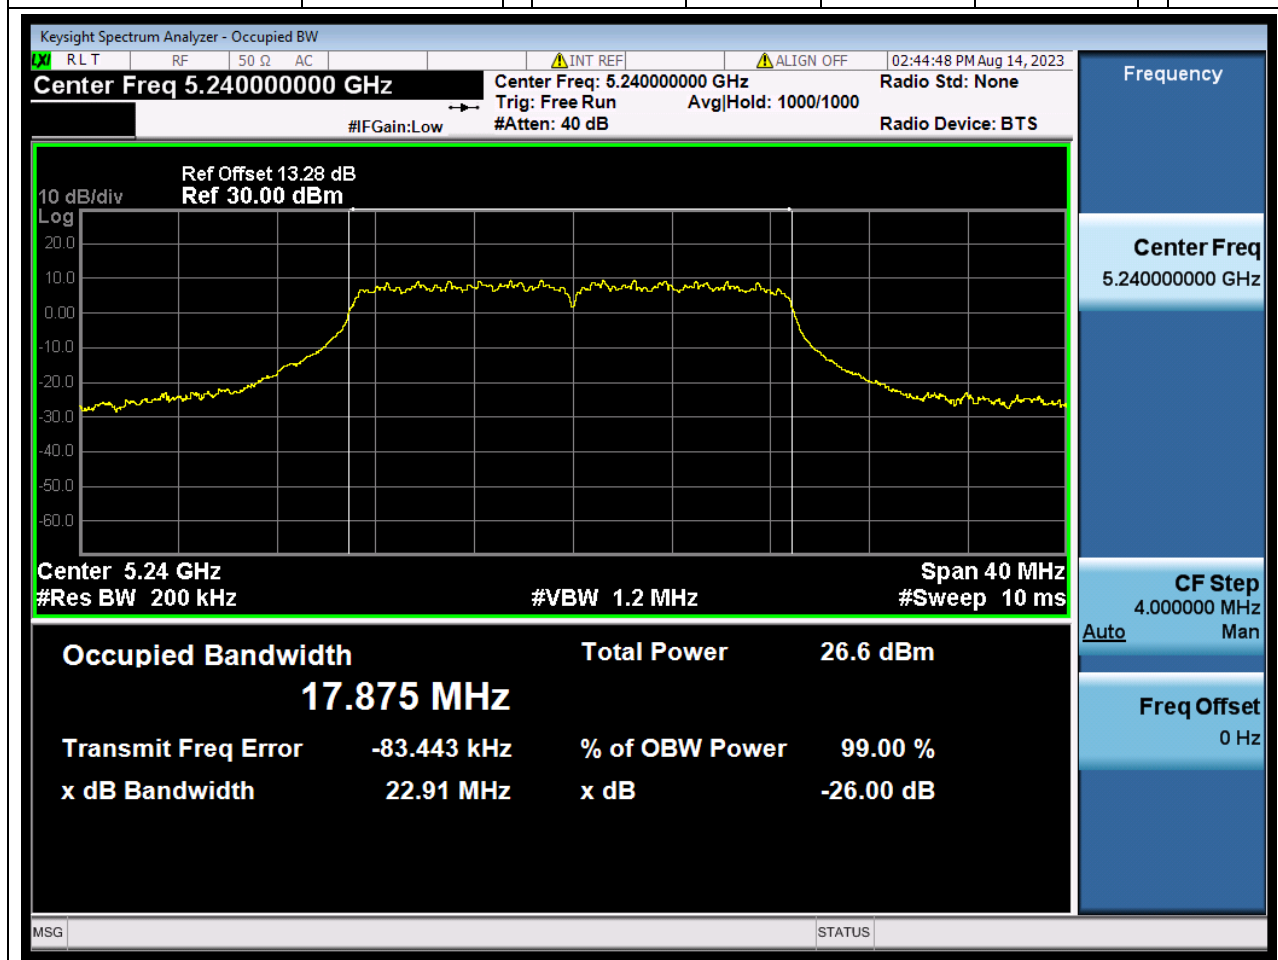

6. 802.11n_20M_U-NII-1_H

6.1. A.2.2-99% Bandwidth(SC-TJ2370069-S01)

Center Frequency (MHz)	OBW Power (%)	RBW (MHz)	Detector	Limit (MHz)	OBW (MHz)	Verdict
5240	99	0.2	Peak	0	17.87518	Unknown