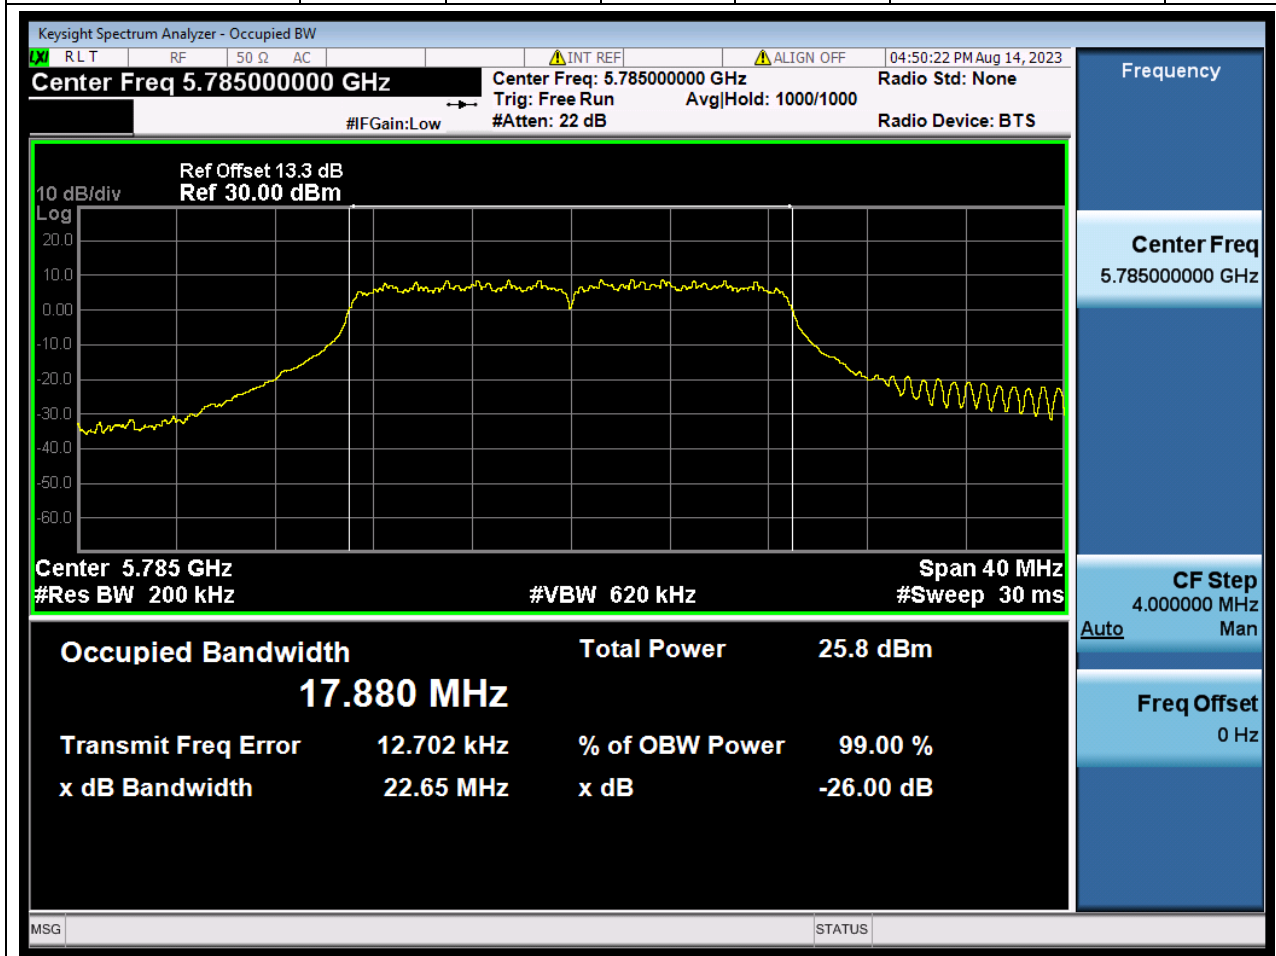

30. 802.11ac_20M_U-NII-3_M

30.1. A.2-26dB Bandwidth(SC-TJ2370069-S01)

Center Frequency (MHz)	XdB Down	RBW (MHz)	Detector	Limit (MHz)	XdB BandWidth (MHz)	Verdict
5785	26	0.2	Peak	0	22.652722	Unknow