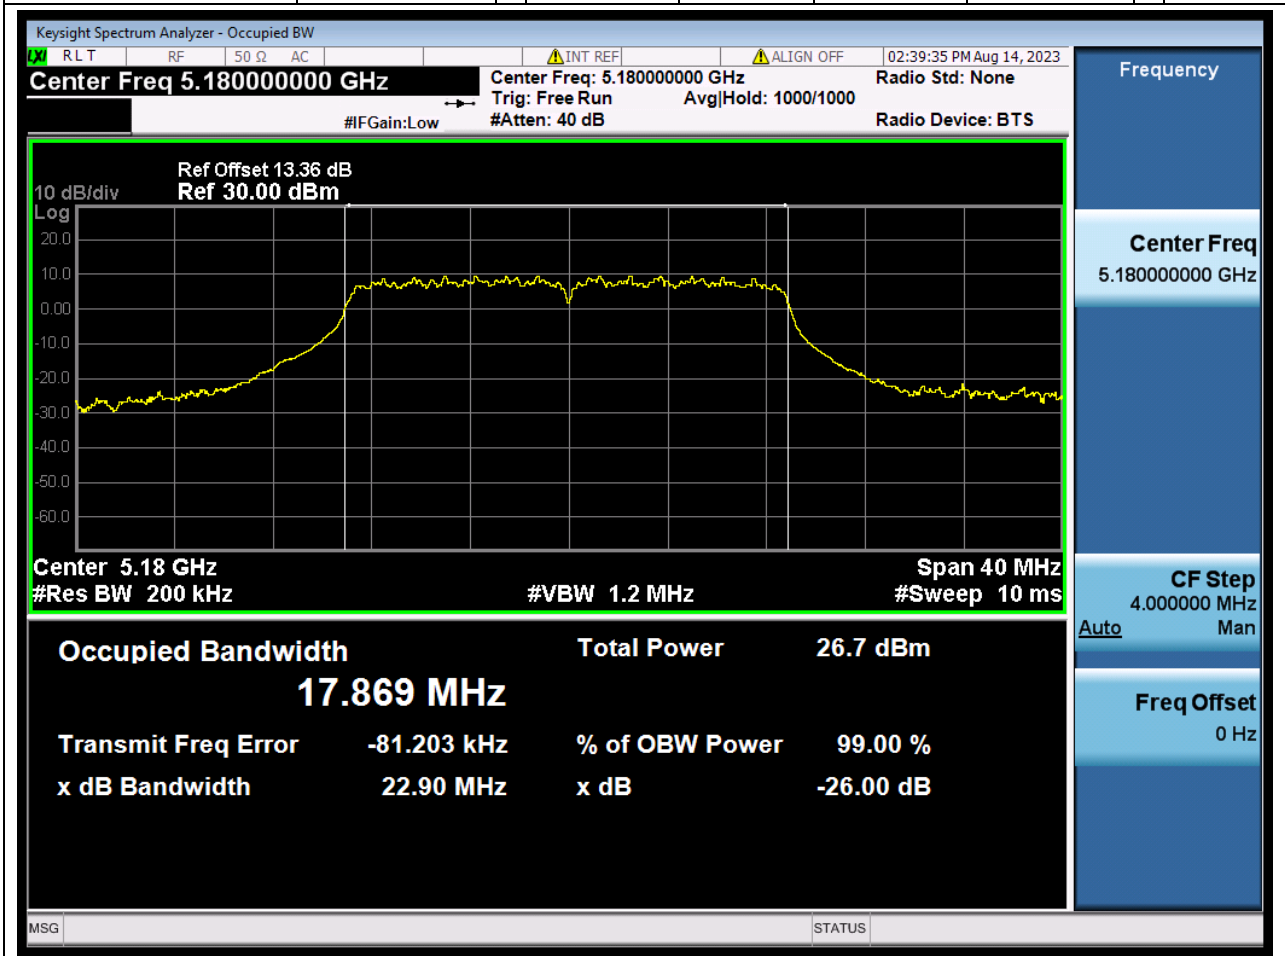

4. 802.11n_20M_U-NII-1_L

4.1. A.2.2-99% Bandwidth(SC-TJ2370069-S01)

Center Frequency (MHz)	OBW Power (%)	RBW (MHz)	Detector	Limit (MHz)	OBW (MHz)	Verdict
5180	99	0.2	Peak	0	17.868571	Unknown