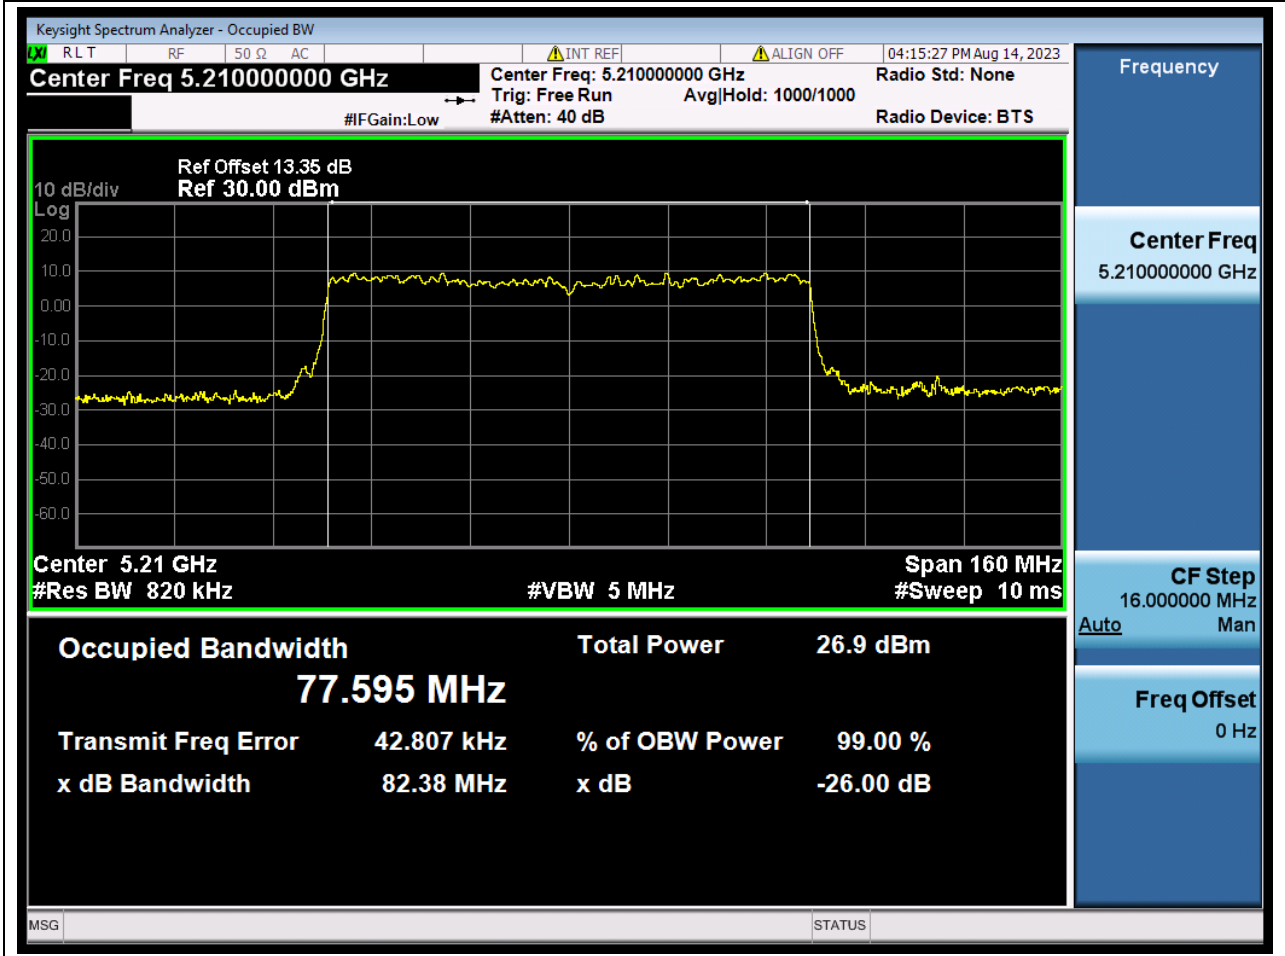

20. 802.11ax_80M_U-NII-1_M

20.1. A.2.2-99% Bandwidth(SC-TJ2370069-S01)

Center Frequency (MHz)	OBW Power (%)	RBW (MHz)	Detector	Limit (MHz)	OBW (MHz)	Verdict
5210	99	0.82	Peak	0	77.594797	Unknown