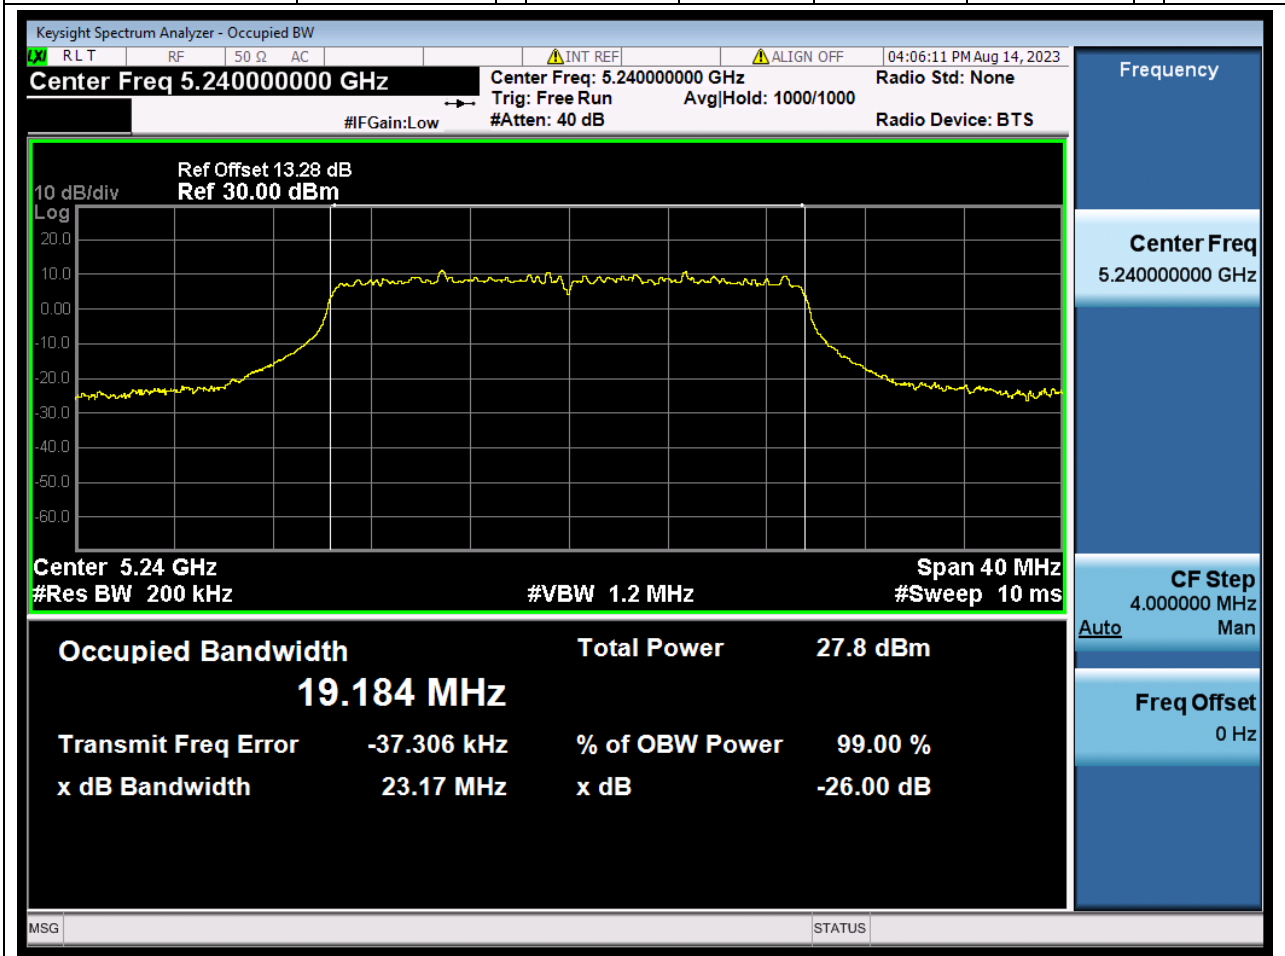

17. 802.11ax_20M_U-NII-1_H

17.1. A.2.2-99% Bandwidth(SC-TJ2370069-S01)

Center Frequency (MHz)	OBW Power (%)	RBW (MHz)	Detector	Limit (MHz)	OBW (MHz)	Verdict
5240	99	0.2	Peak	0	19.184003	Unknown