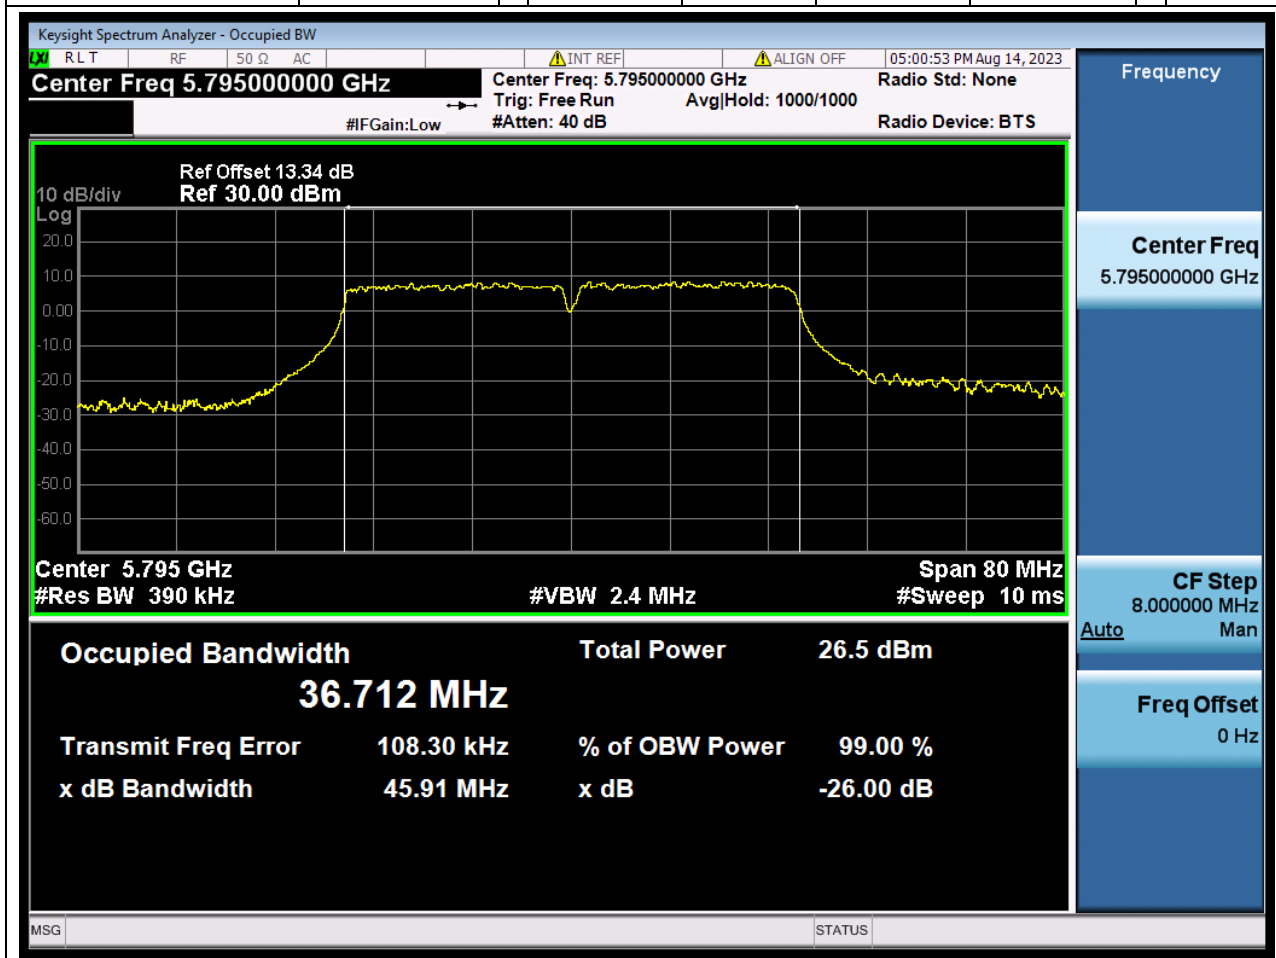

33. 802.11ac_40M_U-NII-3_H

33.1. A.2.2-99% Bandwidth(SC-TJ2370069-S01)

Center Frequency (MHz)	OBW Power (%)	RBW (MHz)	Detector	Limit (MHz)	OBW (MHz)	Verdict
5795	99	0.39	Peak	0	36.711795	Unknown