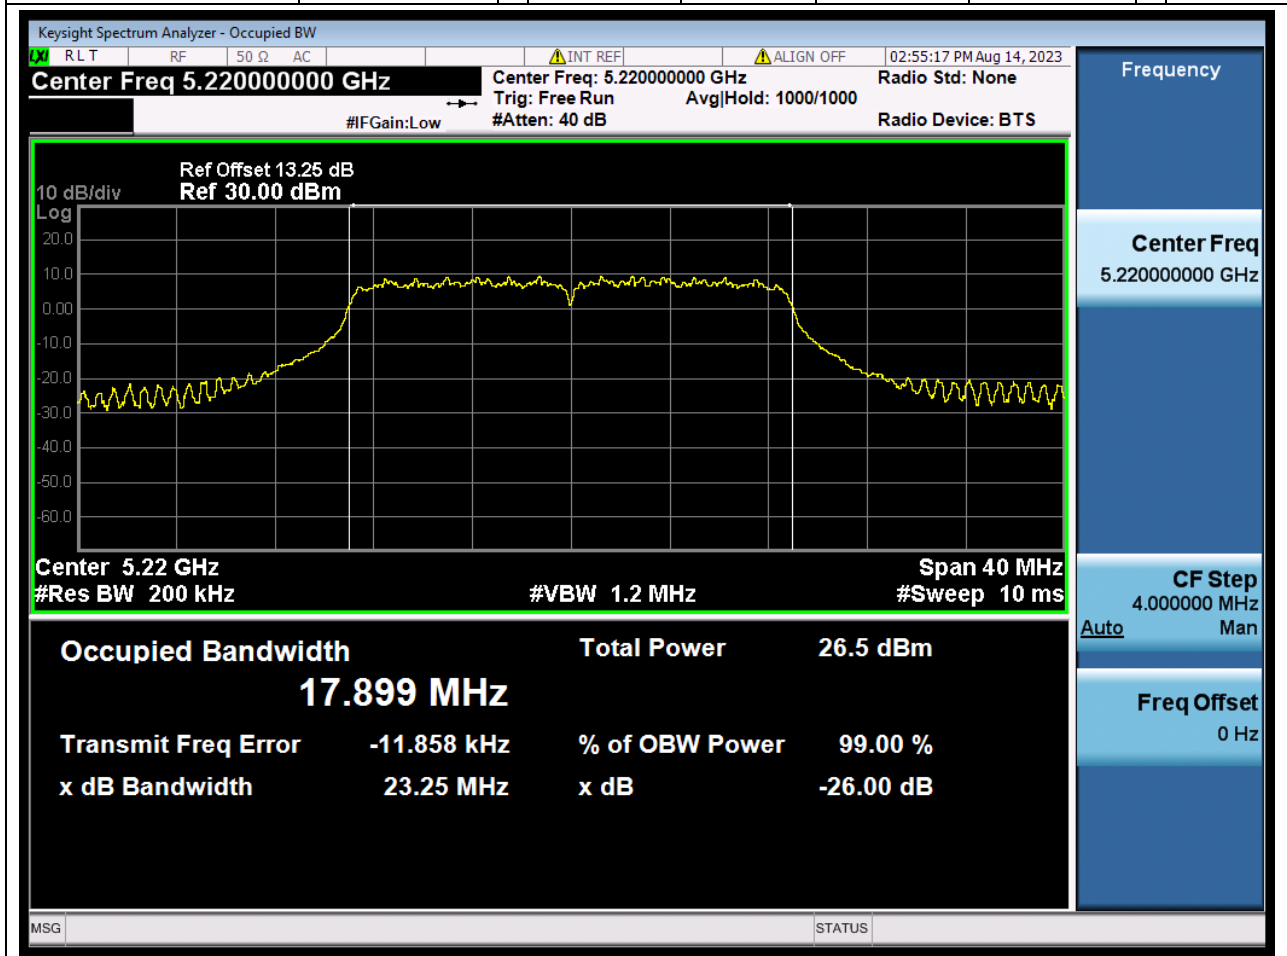

10. 802.11ac_20M_U-NII-1_M

10.1. A.2.2-99% Bandwidth(SC-TJ2370069-S01)

Center Frequency (MHz)	OBW Power (%)	RBW (MHz)	Detector	Limit (MHz)	OBW (MHz)	Verdict
5220	99	0.2	Peak	0	17.899234	Unknown