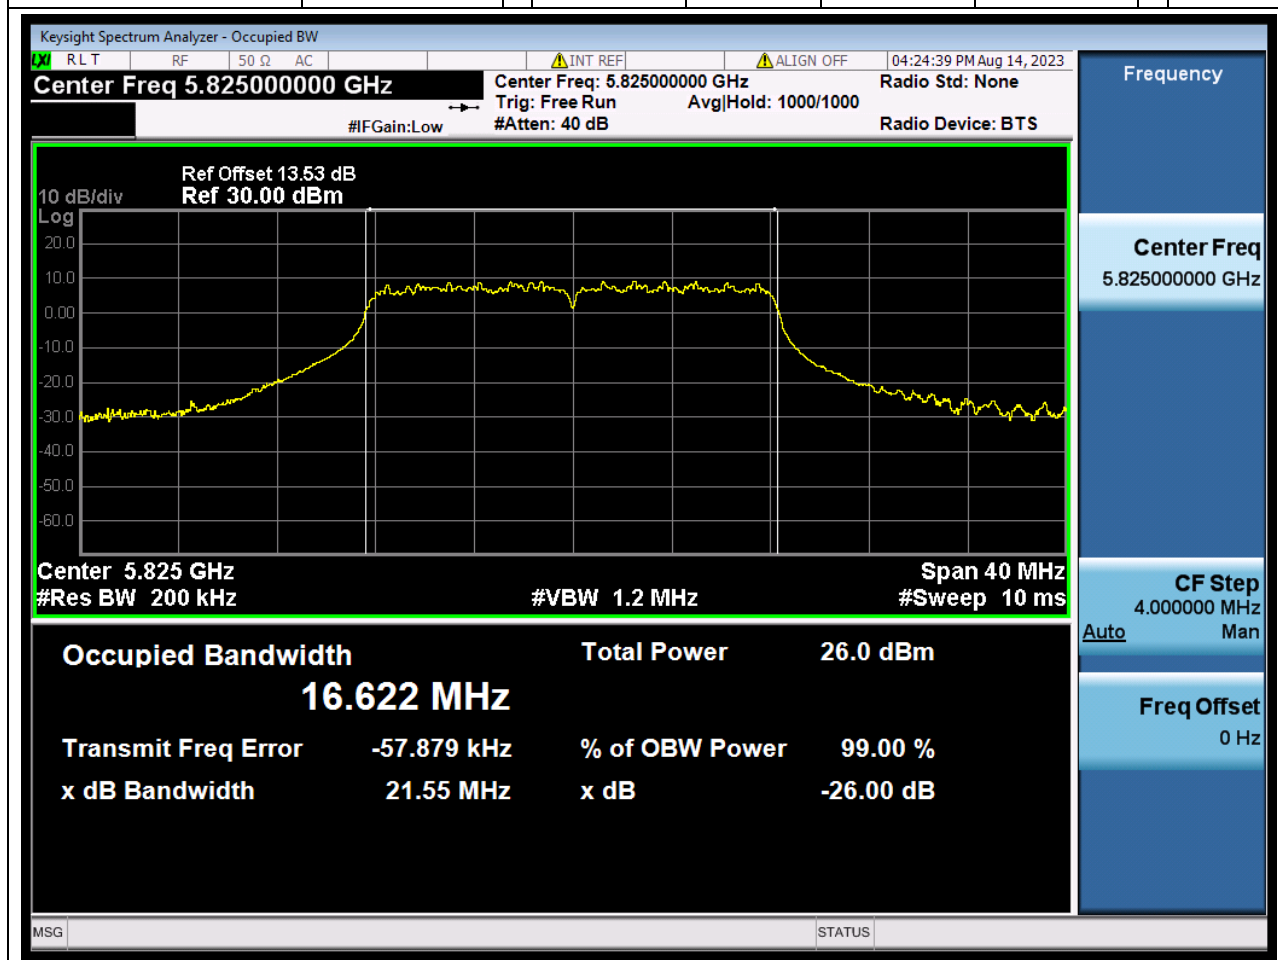

23. 802.11a_20M_U-NII-3_H

23.1. A.2.2-99% Bandwidth(SC-TJ2370069-S01)

Center Frequency (MHz)	OBW Power (%)	RBW (MHz)	Detector	Limit (MHz)	OBW (MHz)	Verdict
5825	99	0.2	Peak	0	16.62237	Unknown