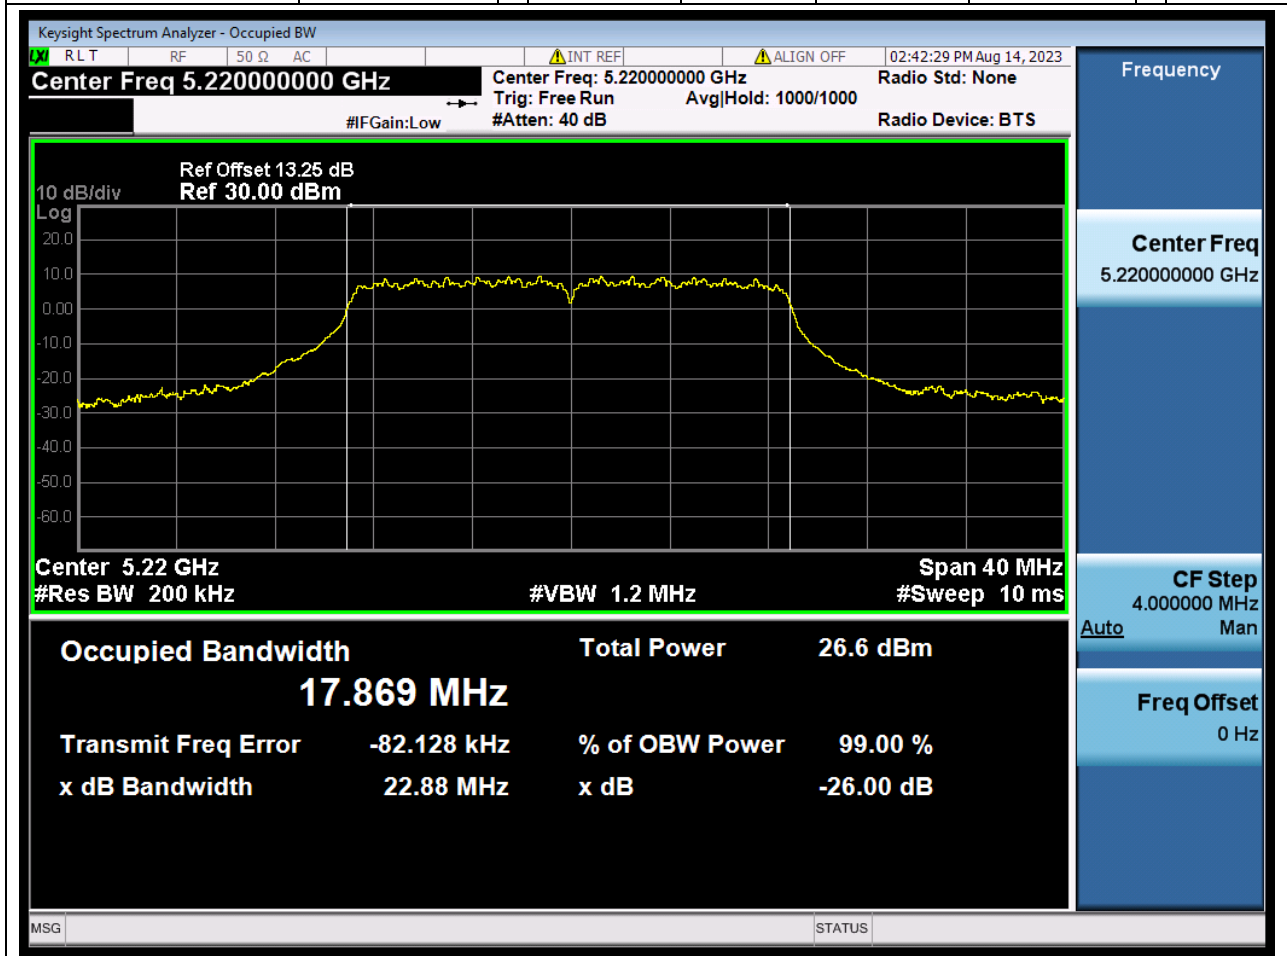

5. 802.11n_20M_U-NII-1_M

5.1. A.2.2-99% Bandwidth(SC-TJ2370069-S01)

Center Frequency (MHz)	OBW Power (%)	RBW (MHz)	Detector	Limit (MHz)	OBW (MHz)	Verdict
5220	99	0.2	Peak	0	17.869069	Unknown