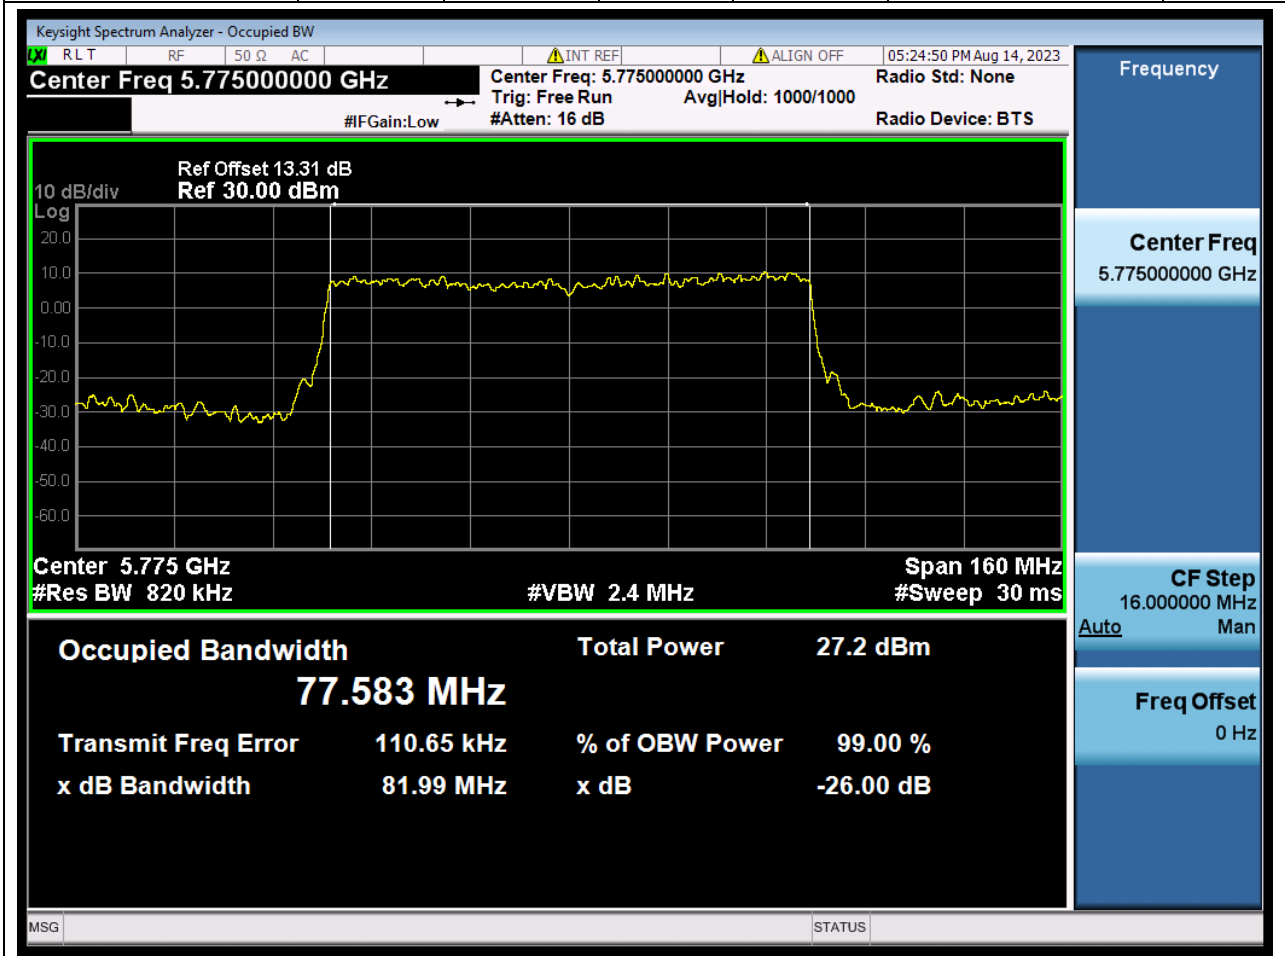

40. 802.11ax_80M_U-NII-3_M

40.1. A.2-26dB Bandwidth(SC-TJ2370069-S01)

Center Frequency (MHz)	XdB Down	RBW (MHz)	Detector	Limit (MHz)	XdB BandWidth (MHz)	Verdict
5775	26	0.82	Peak	0	81.985185	Unknow