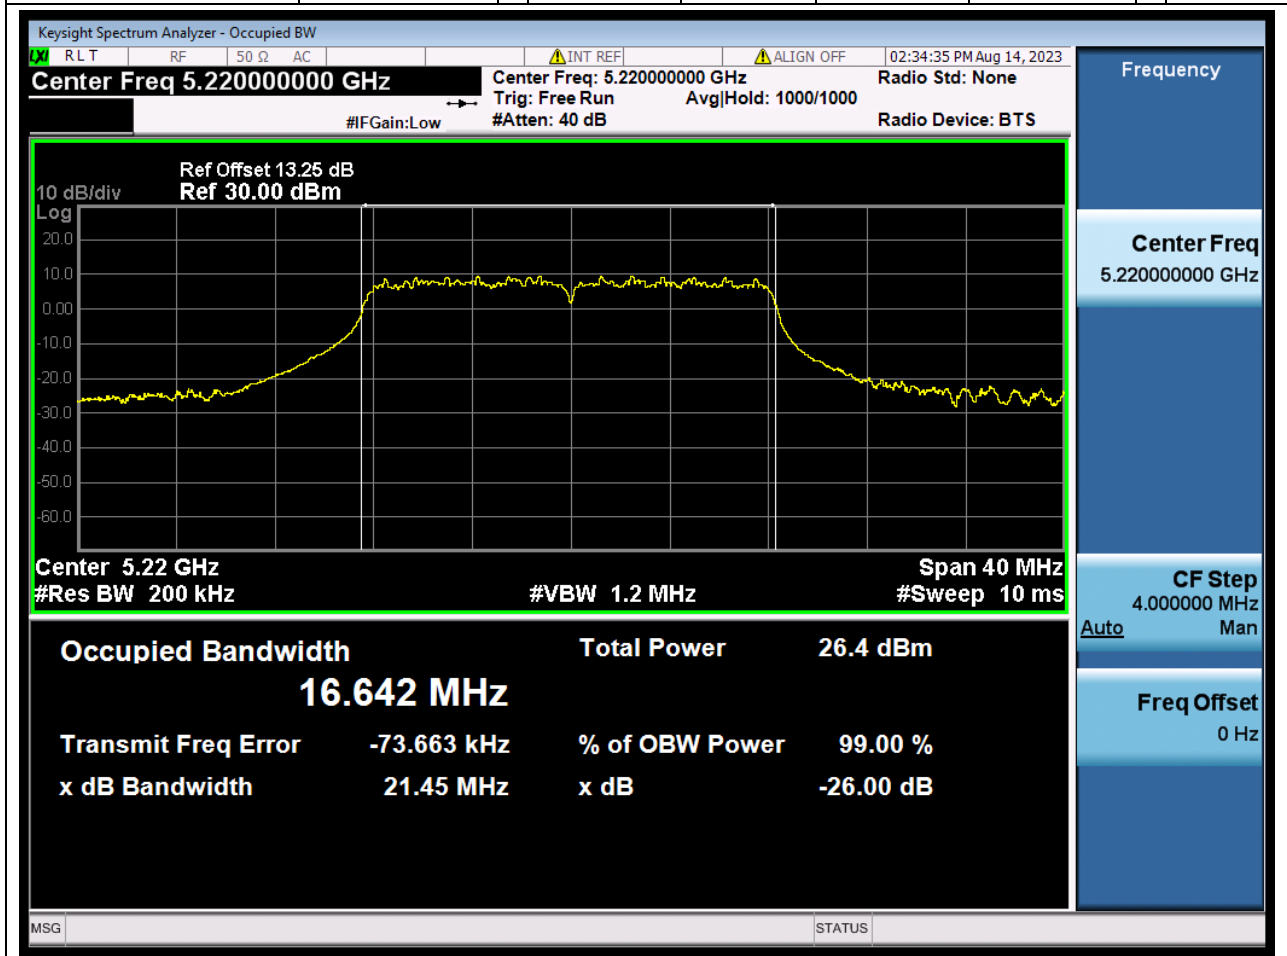

2. 802.11a_20M_U-NII-1_M

2.1. A.2.2-99% Bandwidth(SC-TJ2370069-S01)

Center Frequency (MHz)	OBW Power (%)	RBW (MHz)	Detector	Limit (MHz)	OBW (MHz)	Verdict
5220	99	0.2	Peak	0	16.642248	Unknown