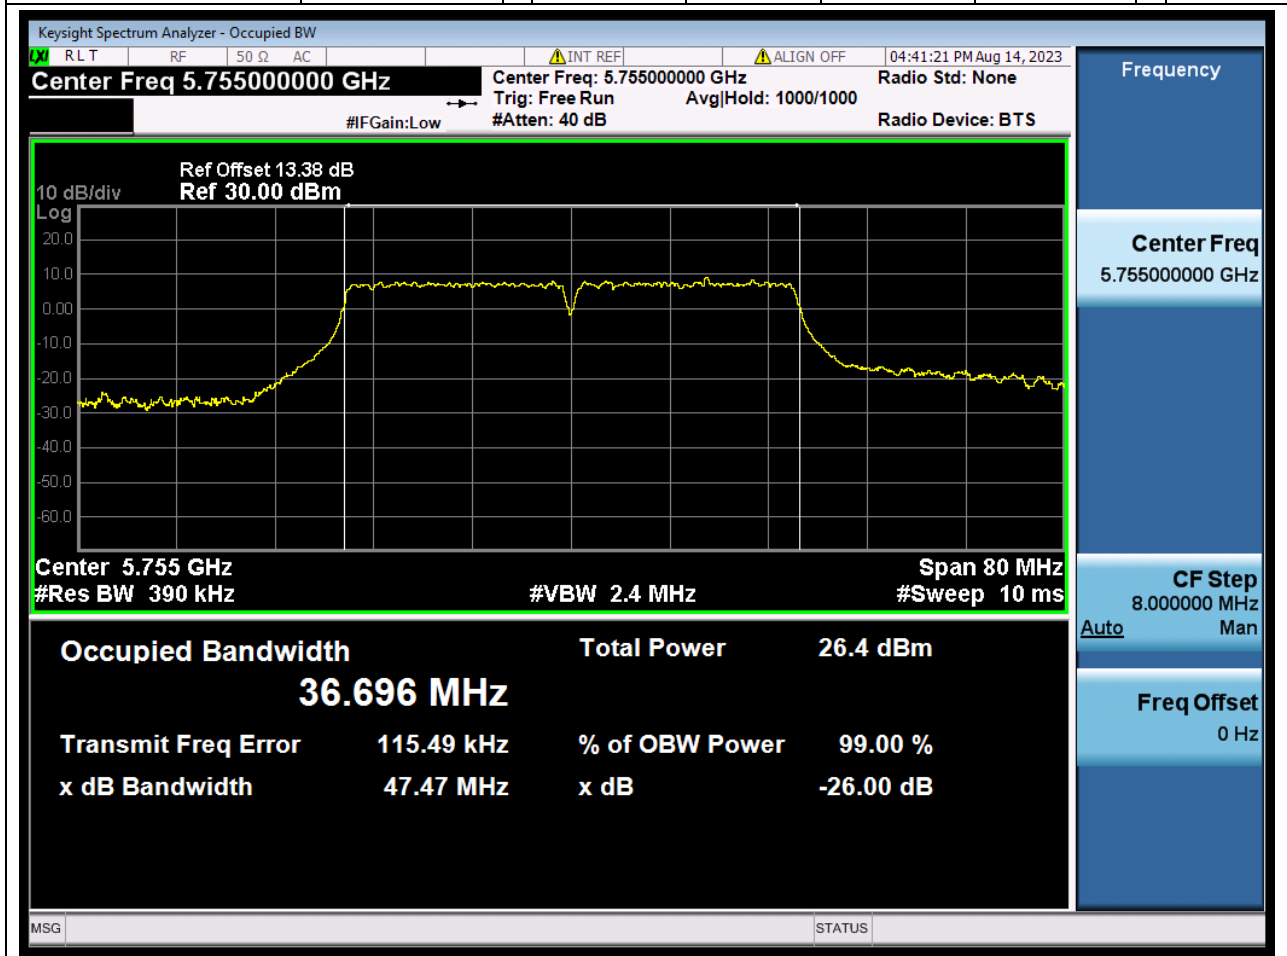

27. 802.11n_40M_U-NII-3_L

27.1. A.2.2-99% Bandwidth(SC-TJ2370069-S01)

Center Frequency (MHz)	OBW Power (%)	RBW (MHz)	Detector	Limit (MHz)	OBW (MHz)	Verdict
5755	99	0.39	Peak	0	36.6957	Unknown