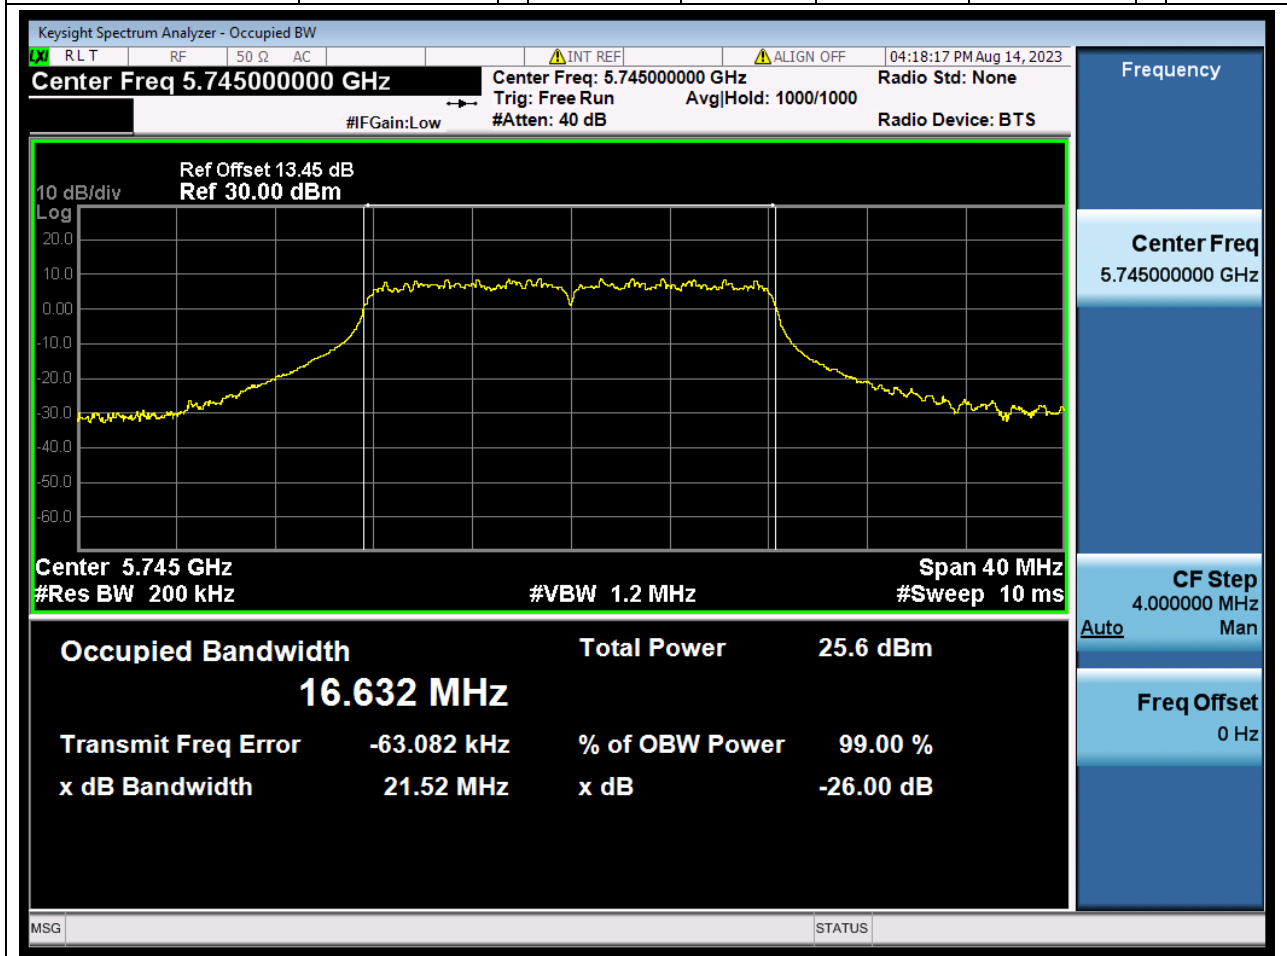

21. 802.11a_20M_U-NII-3_L

21.1. A.2.2-99% Bandwidth(SC-TJ2370069-S01)

Center Frequency (MHz)	OBW Power (%)	RBW (MHz)	Detector	Limit (MHz)	OBW (MHz)	Verdict
5745	99	0.2	Peak	0	16.631758	Unknown