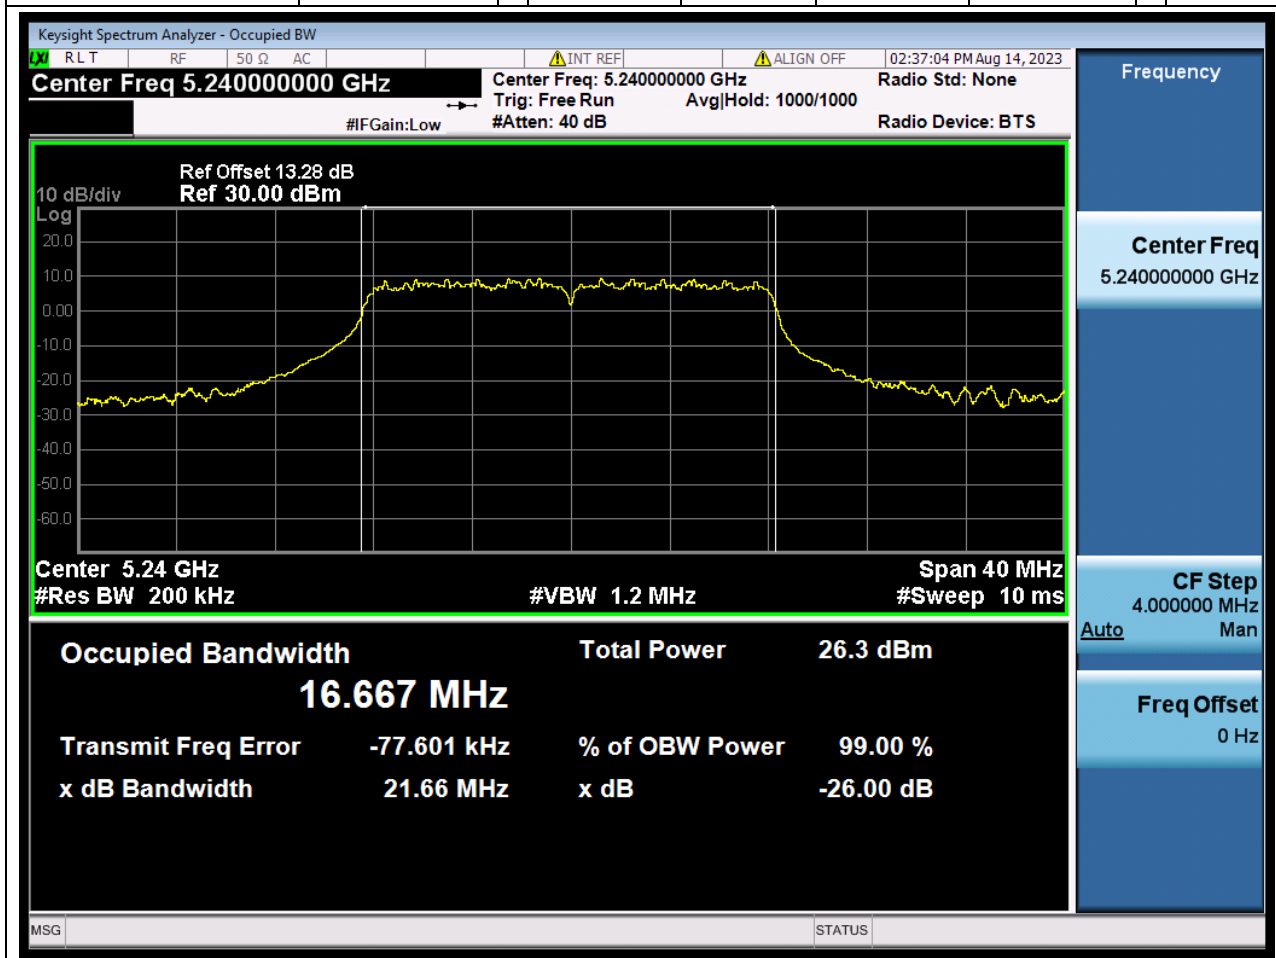

3. 802.11a_20M_U-NII-1_H

3.1. A.2.2-99% Bandwidth(SC-TJ2370069-S01)

Center Frequency (MHz)	OBW Power (%)	RBW (MHz)	Detector	Limit (MHz)	OBW (MHz)	Verdict
5240	99	0.2	Peak	0	16.666987	Unknown