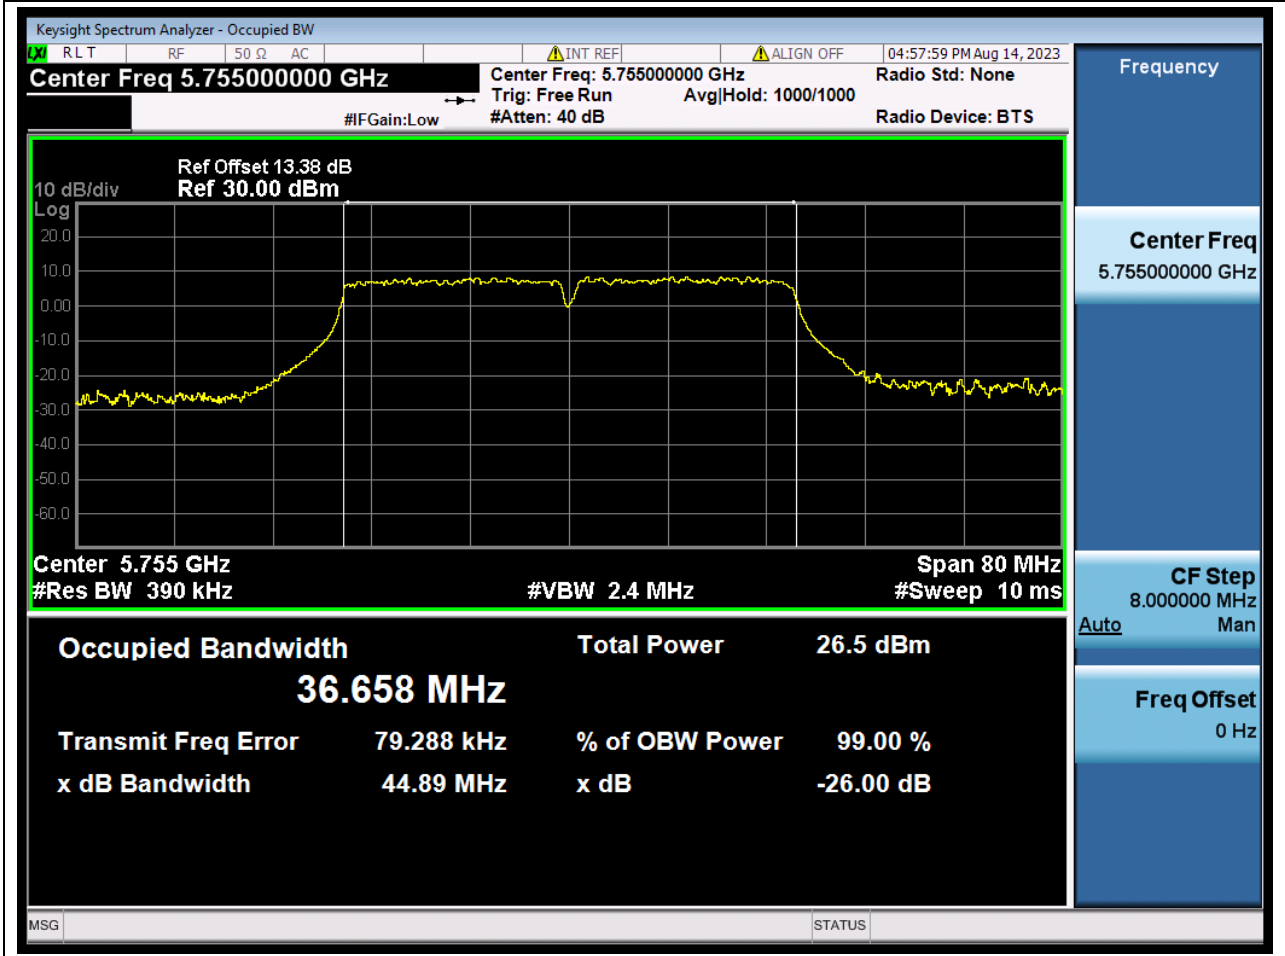

32. 802.11ac_40M_U-NII-3_L

32.1. A.2.2-99% Bandwidth(SC-TJ2370069-S01)

Center Frequency (MHz)	OBW Power (%)	RBW (MHz)	Detector	Limit (MHz)	OBW (MHz)	Verdict
5755	99	0.39	Peak	0	36.658286	Unknown