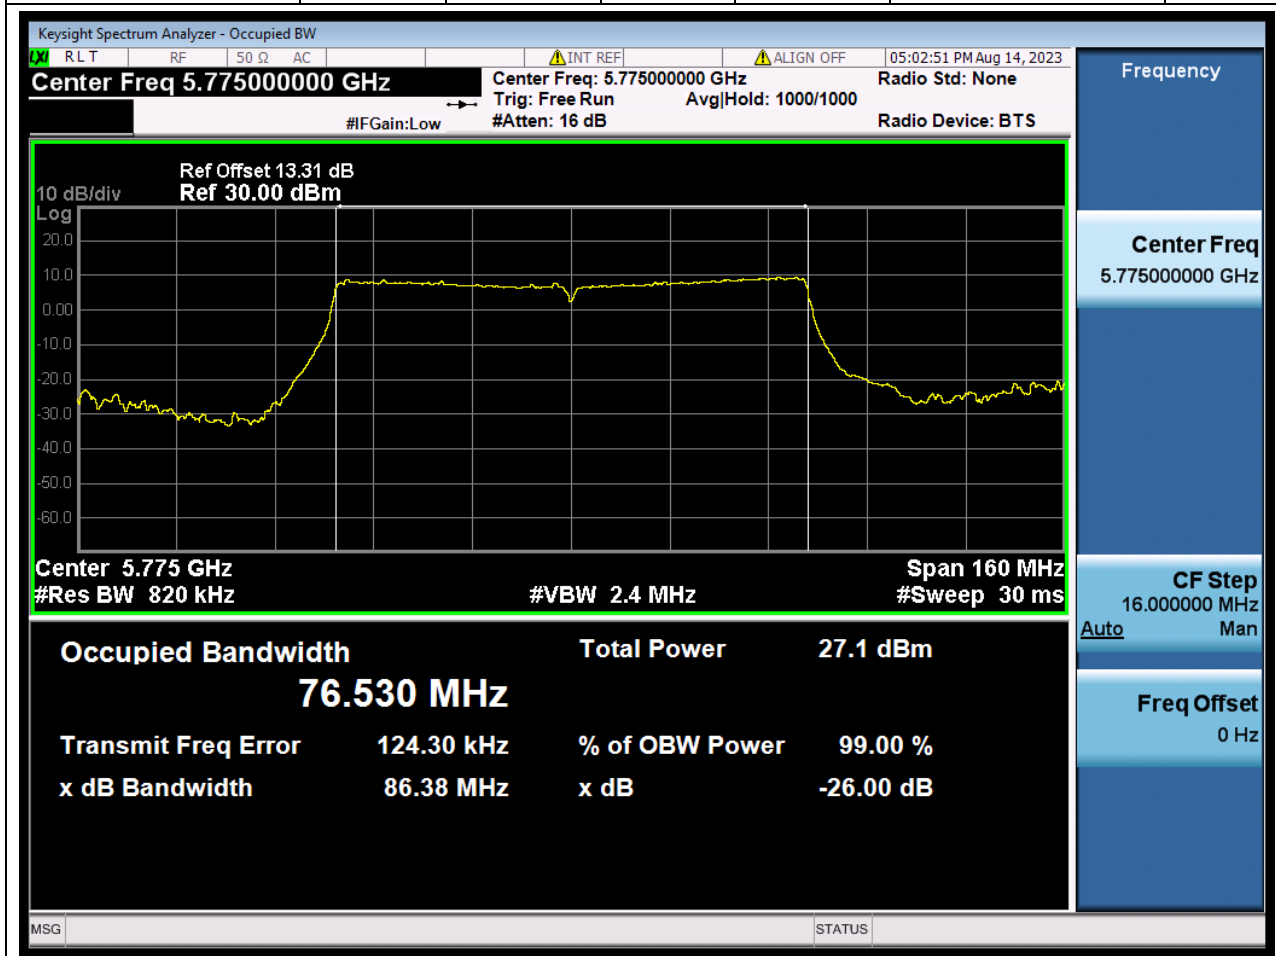

34. 802.11ac_80M_U-NII-3_M

34.1. A.2-26dB Bandwidth(SC-TJ2370069-S01)

Center Frequency (MHz)	XdB Down	RBW (MHz)	Detector	Limit (MHz)	XdB BandWidth (MHz)	Verdict
5775	26	0.82	Peak	0	86.378483	Unknow