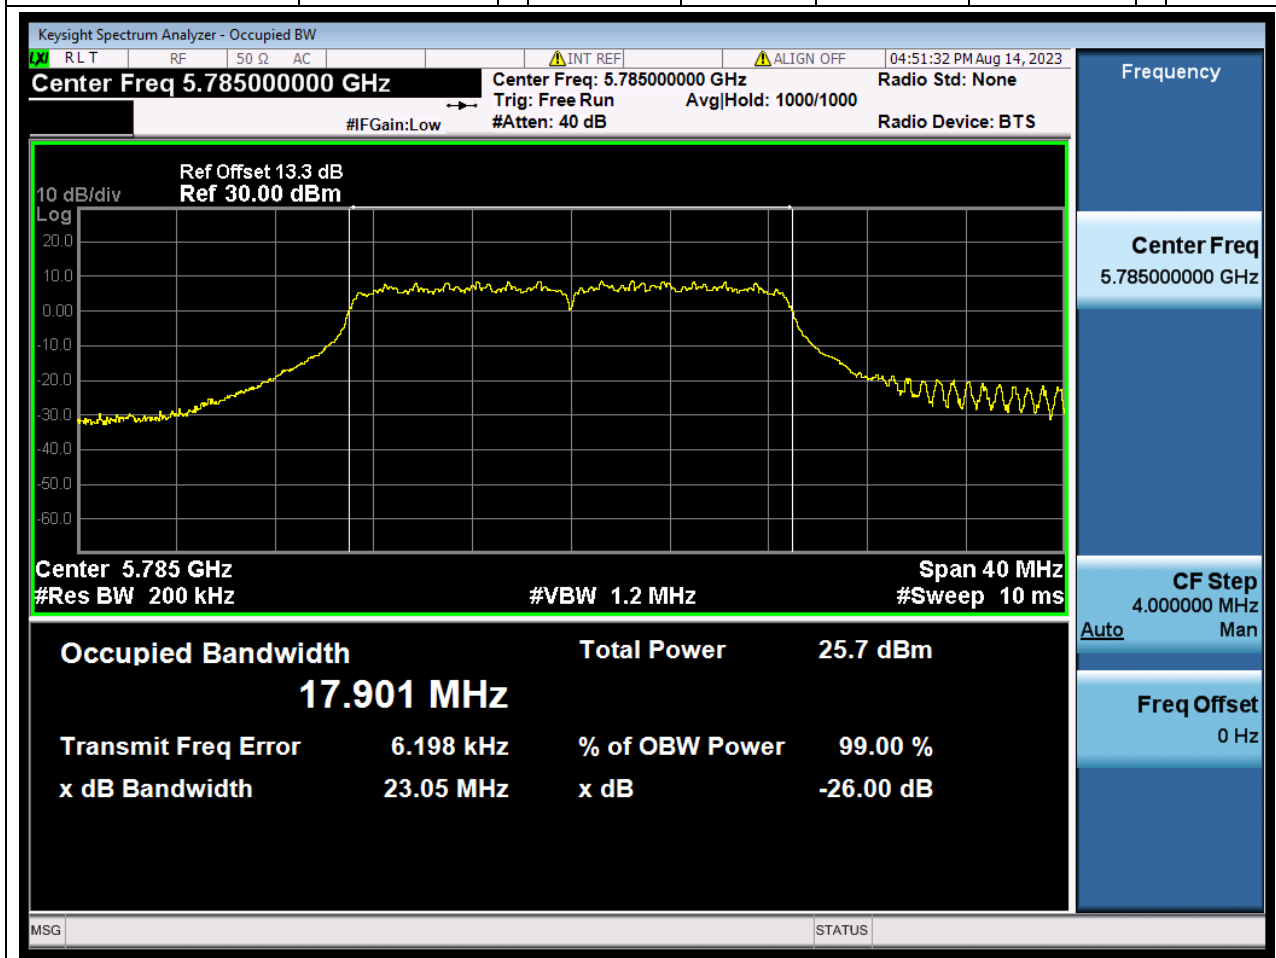

30. 802.11ac_20M_U-NII-3_M

30.1. A.2.2-99% Bandwidth(SC-TJ2370069-S01)

Center Frequency (MHz)	OBW Power (%)	RBW (MHz)	Detector	Limit (MHz)	OBW (MHz)	Verdict
5785	99	0.2	Peak	0	17.901426	Unknown