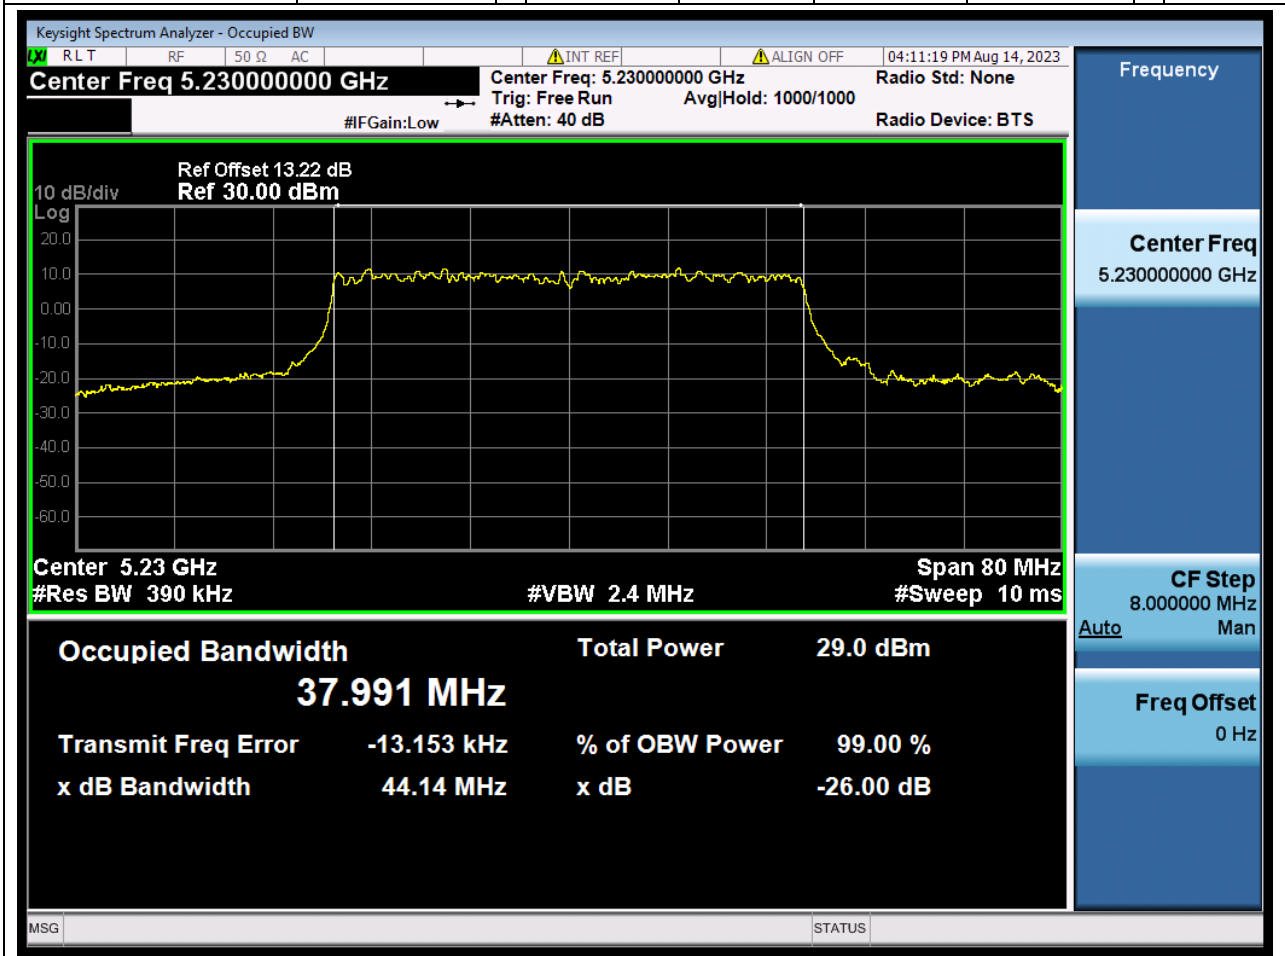

19. 802.11ax_40M_U-NII-1_H

19.1. A.2.2-99% Bandwidth(SC-TJ2370069-S01)

Center Frequency (MHz)	OBW Power (%)	RBW (MHz)	Detector	Limit (MHz)	OBW (MHz)	Verdict
5230	99	0.39	Peak	0	37.991207	Unknown