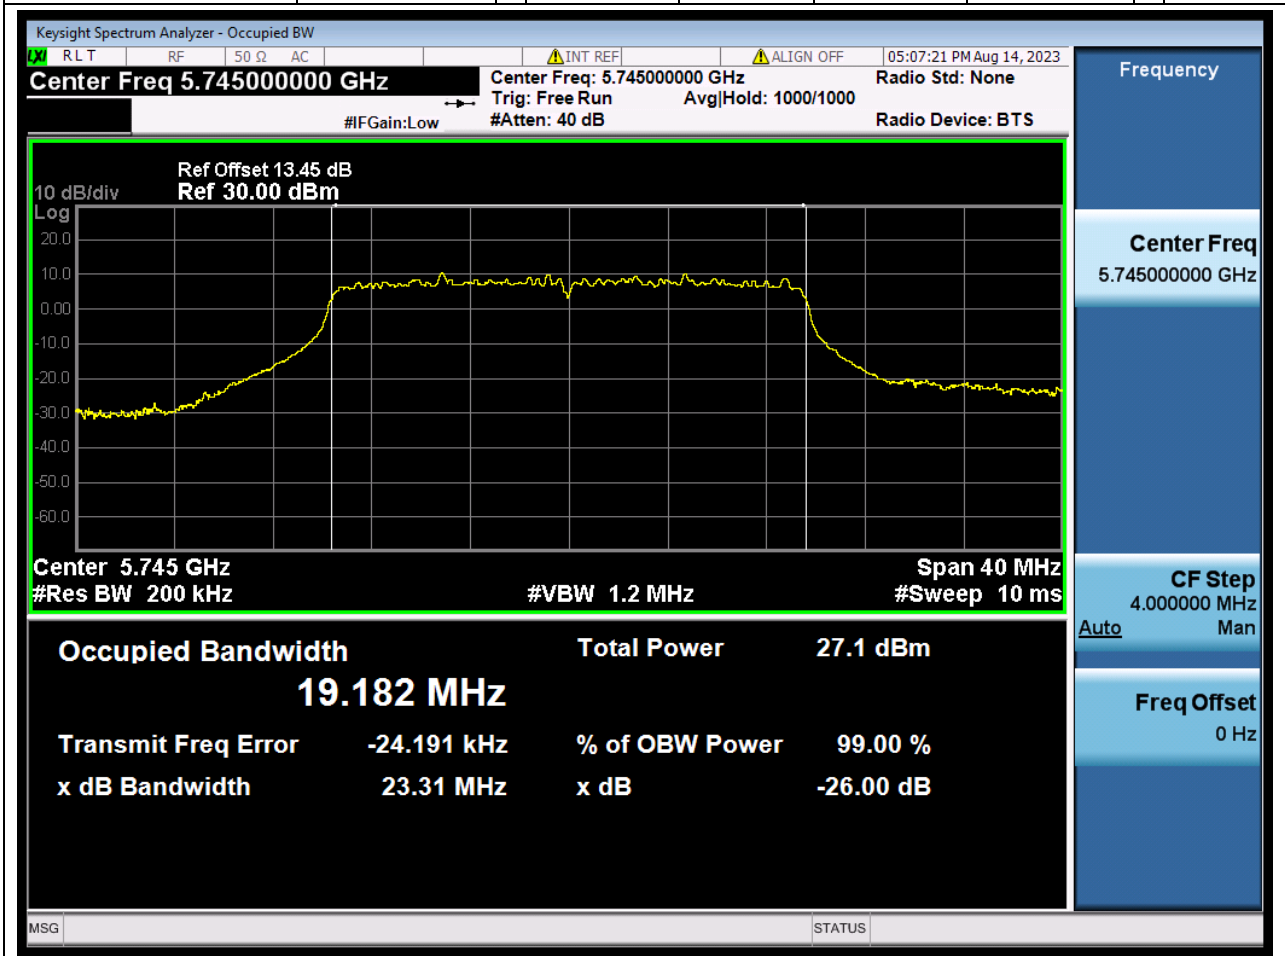

35. 802.11ax_20M_U-NII-3_L

35.1. A.2.2-99% Bandwidth(SC-TJ2370069-S01)

Center Frequency (MHz)	OBW Power (%)	RBW (MHz)	Detector	Limit (MHz)	OBW (MHz)	Verdict
5745	99	0.2	Peak	0	19.182396	Unknown