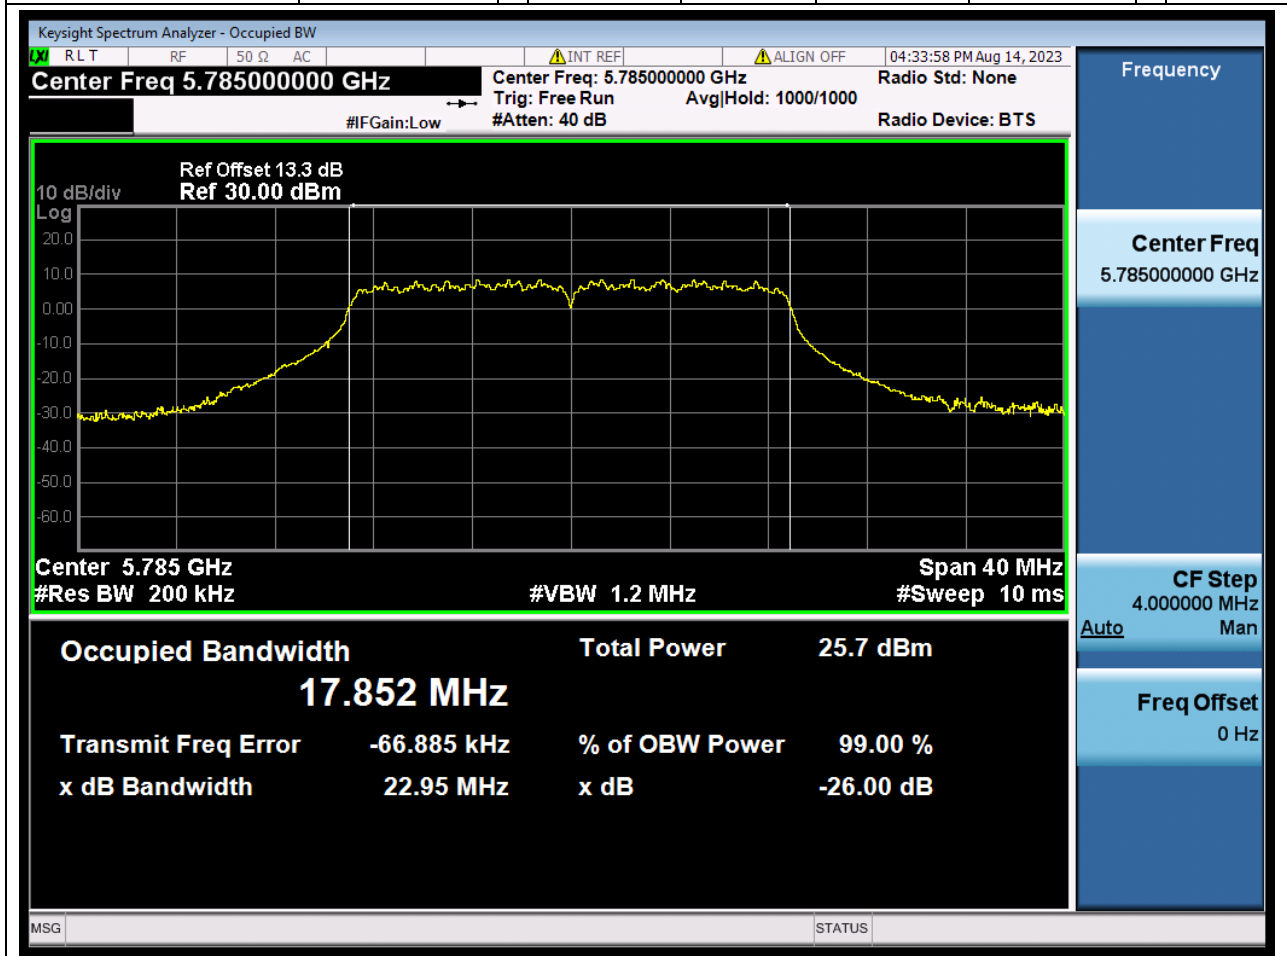

25. 802.11n_20M_U-NII-3_M

25.1. A.2.2-99% Bandwidth(SC-TJ2370069-S01)

Center Frequency (MHz)	OBW Power (%)	RBW (MHz)	Detector	Limit (MHz)	OBW (MHz)	Verdict
5785	99	0.2	Peak	0	17.851809	Unknown