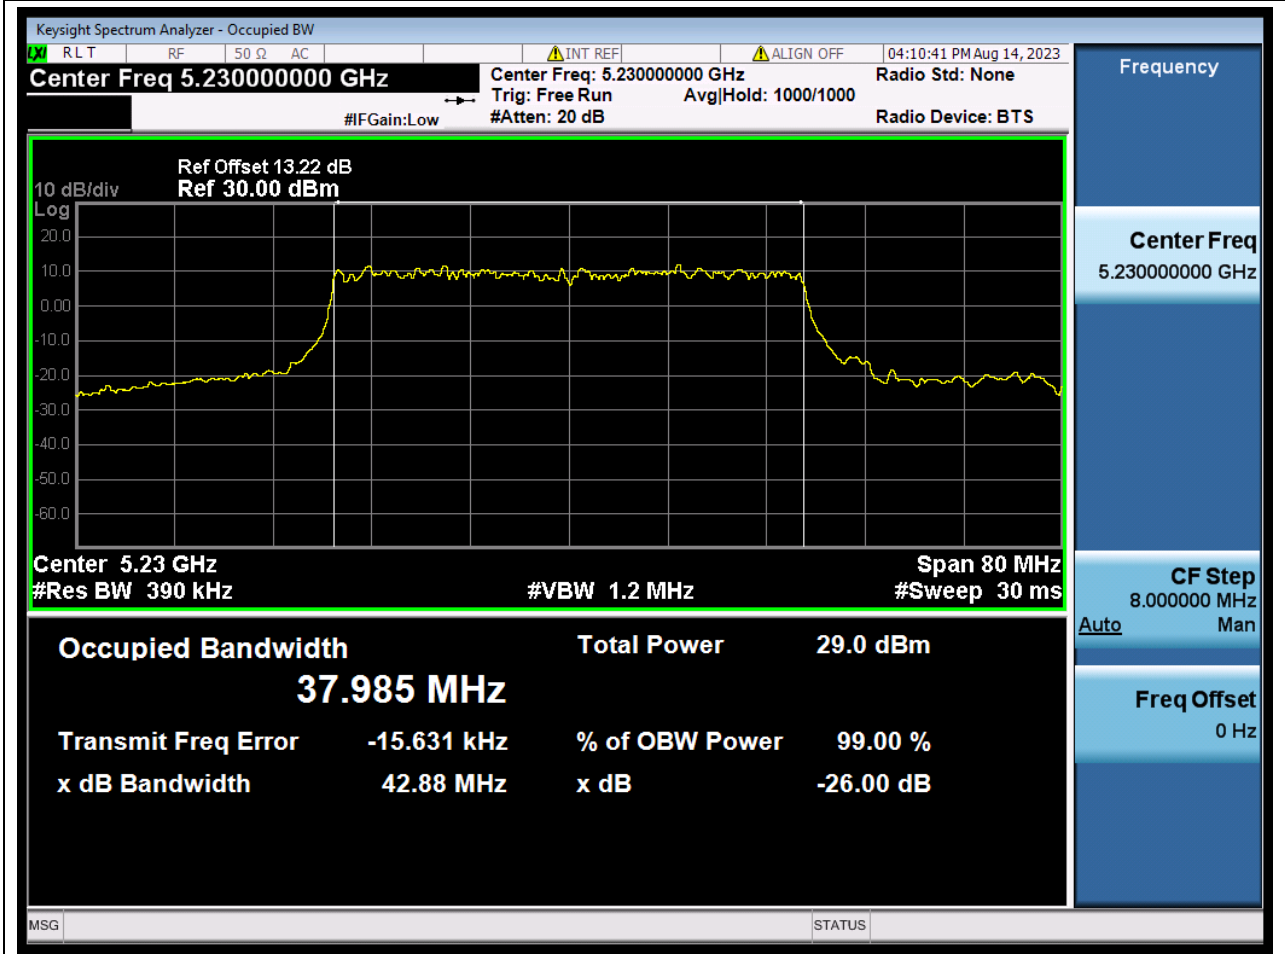

19. 802.11ax_40M_U-NII-1_H

19.1. A.2-26dB Bandwidth(SC-TJ2370069-S01)

Center Frequency (MHz)	XdB Down	RBW (MHz)	Detector	Limit (MHz)	XdB BandWidth (MHz)	Verdict
5230	26	0.39	Peak	0	42.879567	Unknow