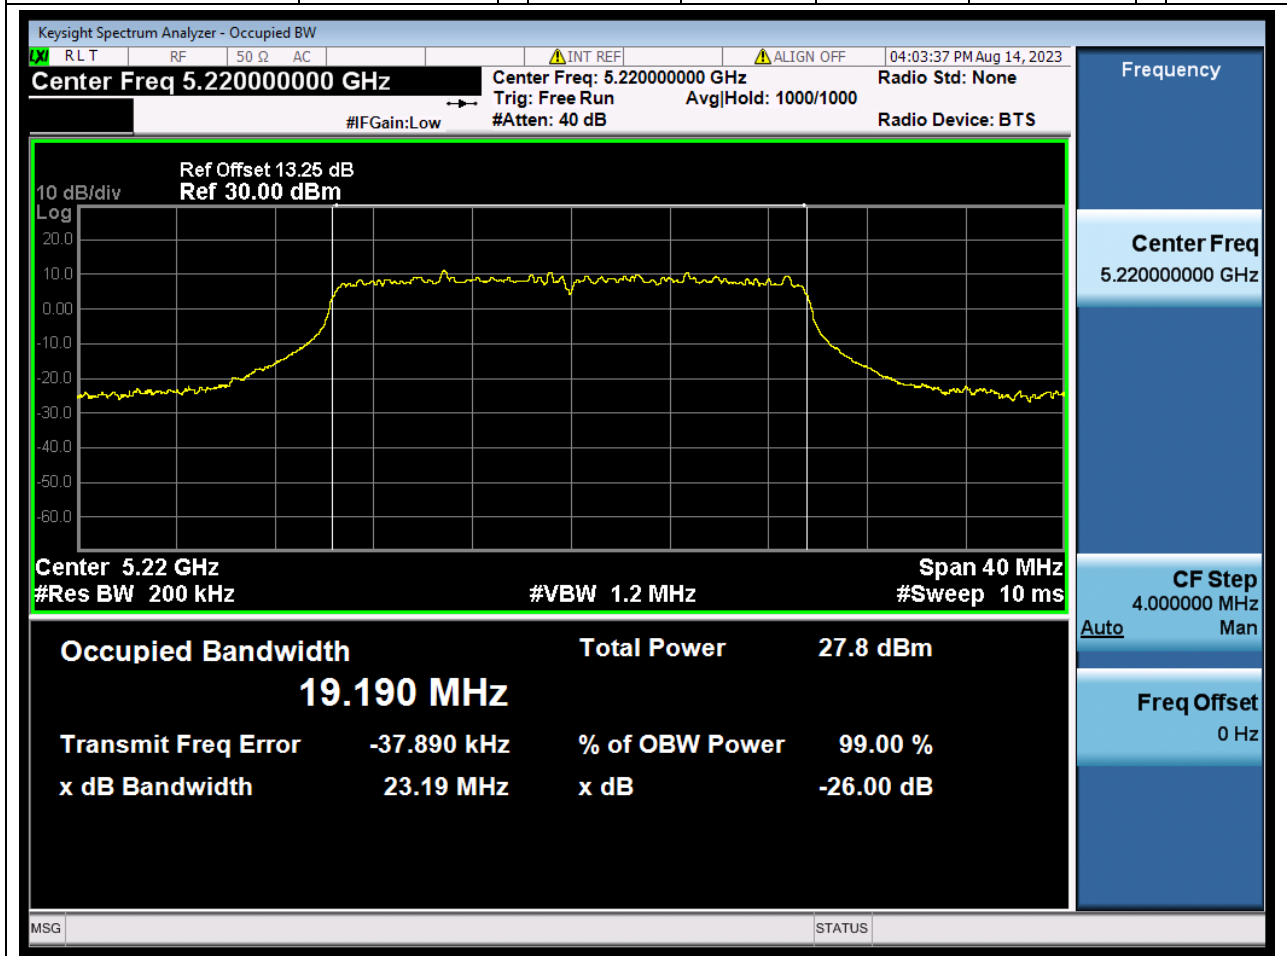

16. 802.11ax_20M_U-NII-1_M

16.1. A.2.2-99% Bandwidth(SC-TJ2370069-S01)

Center Frequency (MHz)	OBW Power (%)	RBW (MHz)	Detector	Limit (MHz)	OBW (MHz)	Verdict
5220	99	0.2	Peak	0	19.190243	Unknown