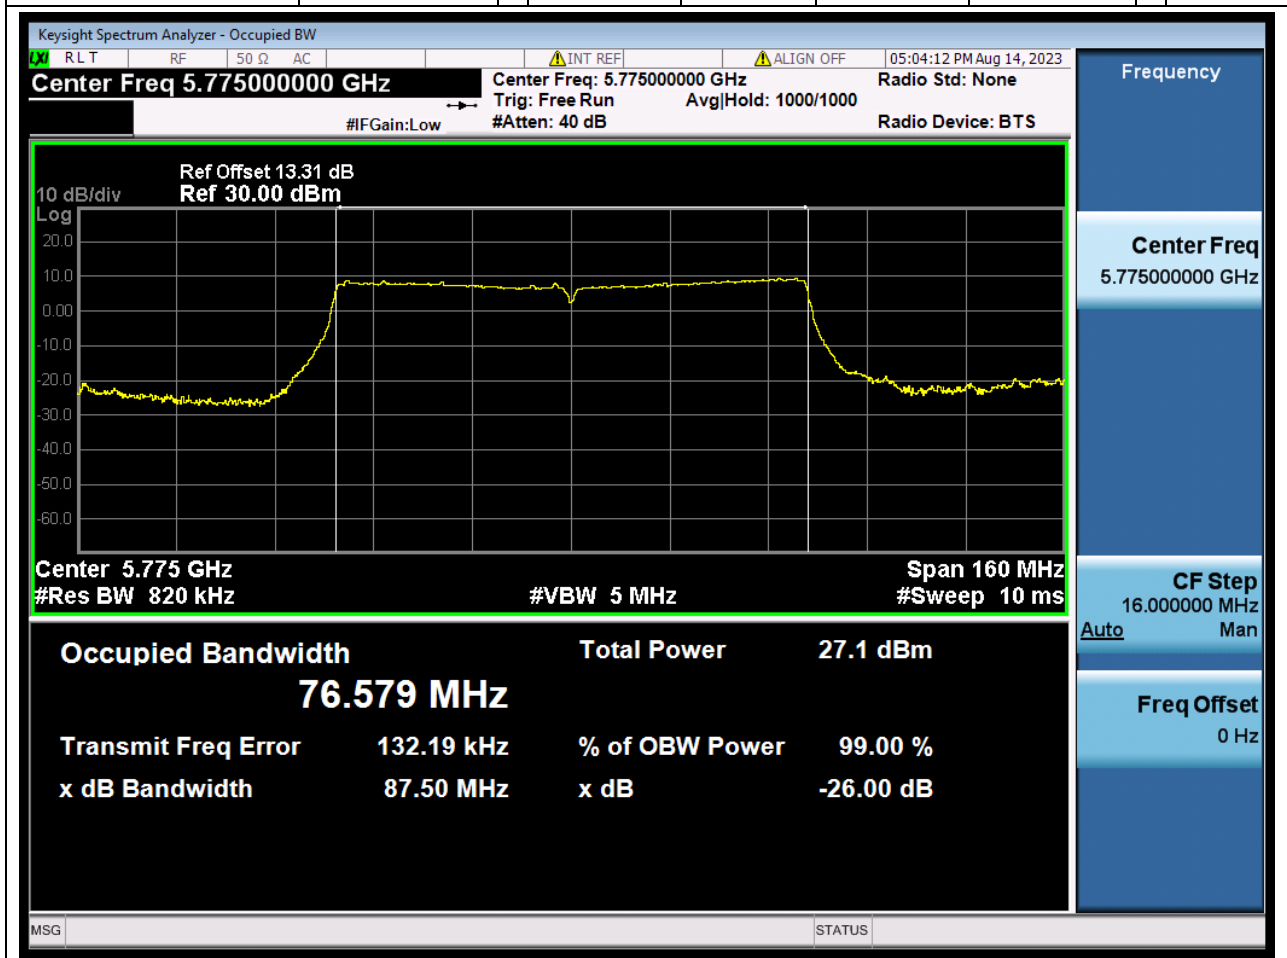

34. 802.11ac_80M_U-NII-3_M

34.1. A.2.2-99% Bandwidth(SC-TJ2370069-S01)

Center Frequency (MHz)	OBW Power (%)	RBW (MHz)	Detector	Limit (MHz)	OBW (MHz)	Verdict
5775	99	0.82	Peak	0	76.578724	Unknown