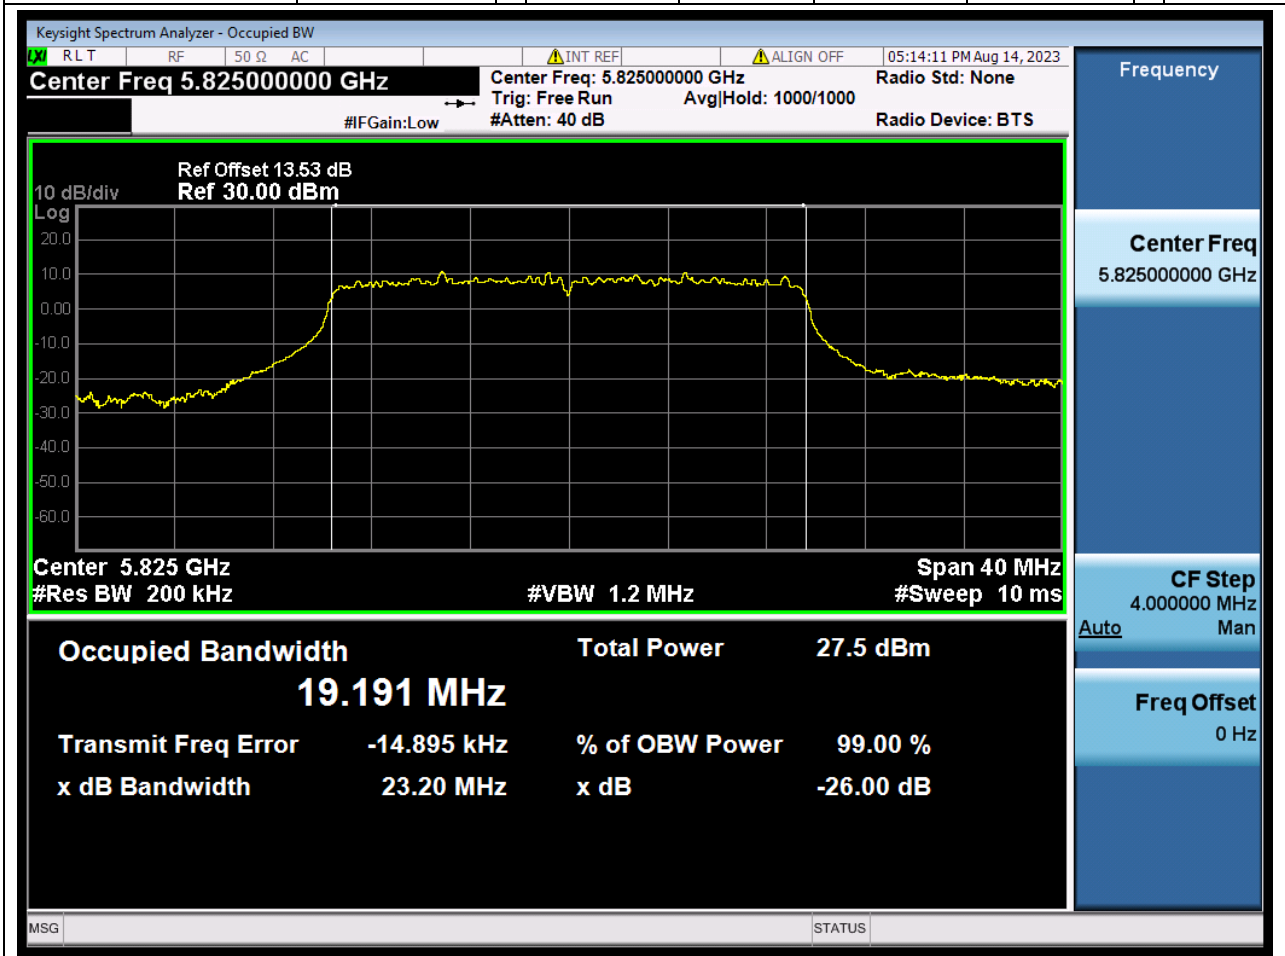

37. 802.11ax_20M_U-NII-3_H

37.1. A.2.2-99% Bandwidth(SC-TJ2370069-S01)

Center Frequency (MHz)	OBW Power (%)	RBW (MHz)	Detector	Limit (MHz)	OBW (MHz)	Verdict
5825	99	0.2	Peak	0	19.191446	Unknown