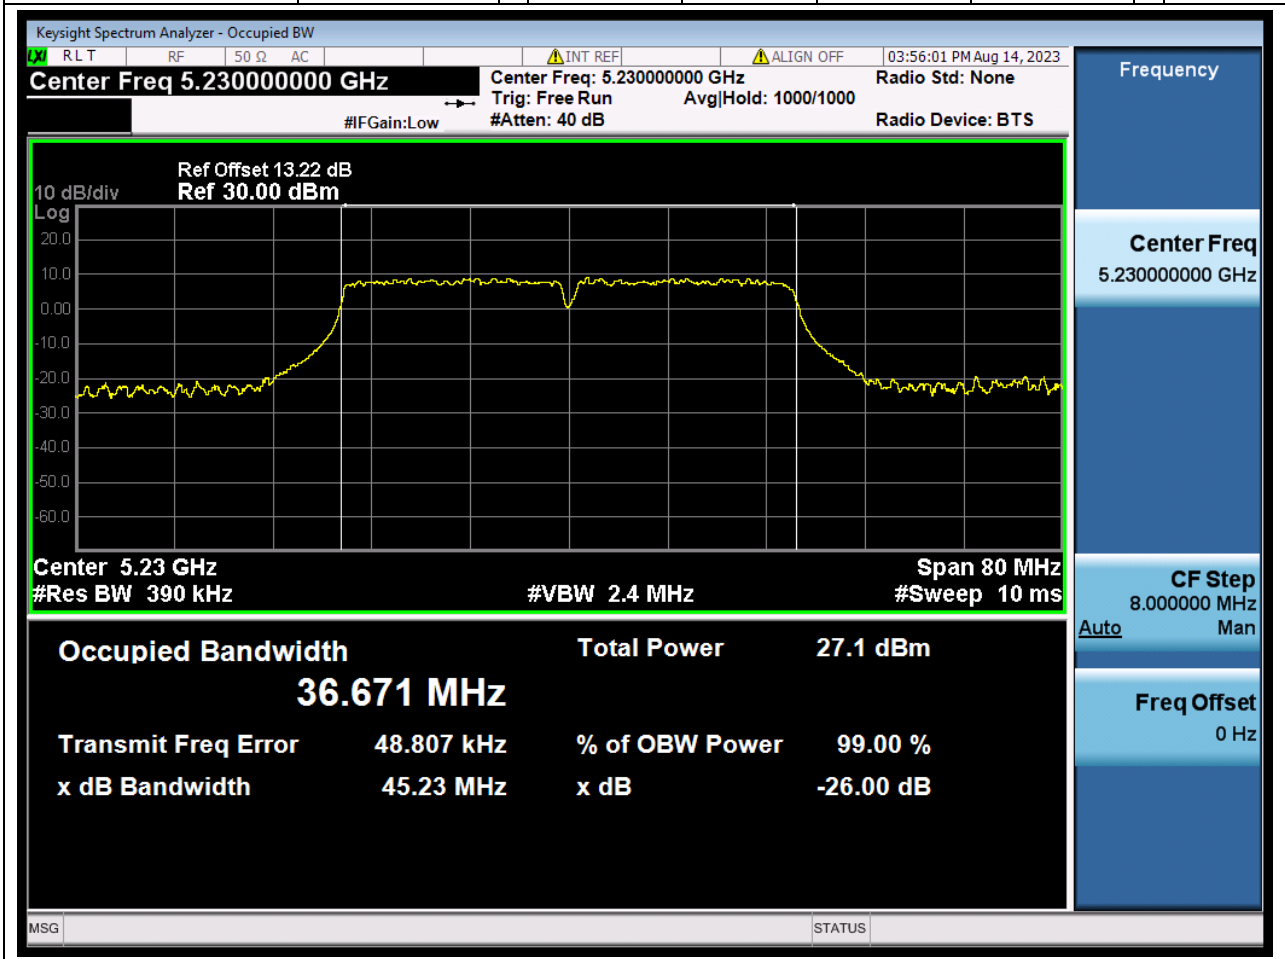

13. 802.11ac_40M_U-NII-1_H

13.1. A.2.2-99% Bandwidth(SC-TJ2370069-S01)

Center Frequency (MHz)	OBW Power (%)	RBW (MHz)	Detector	Limit (MHz)	OBW (MHz)	Verdict
5230	99	0.39	Peak	0	36.67101	Unknown