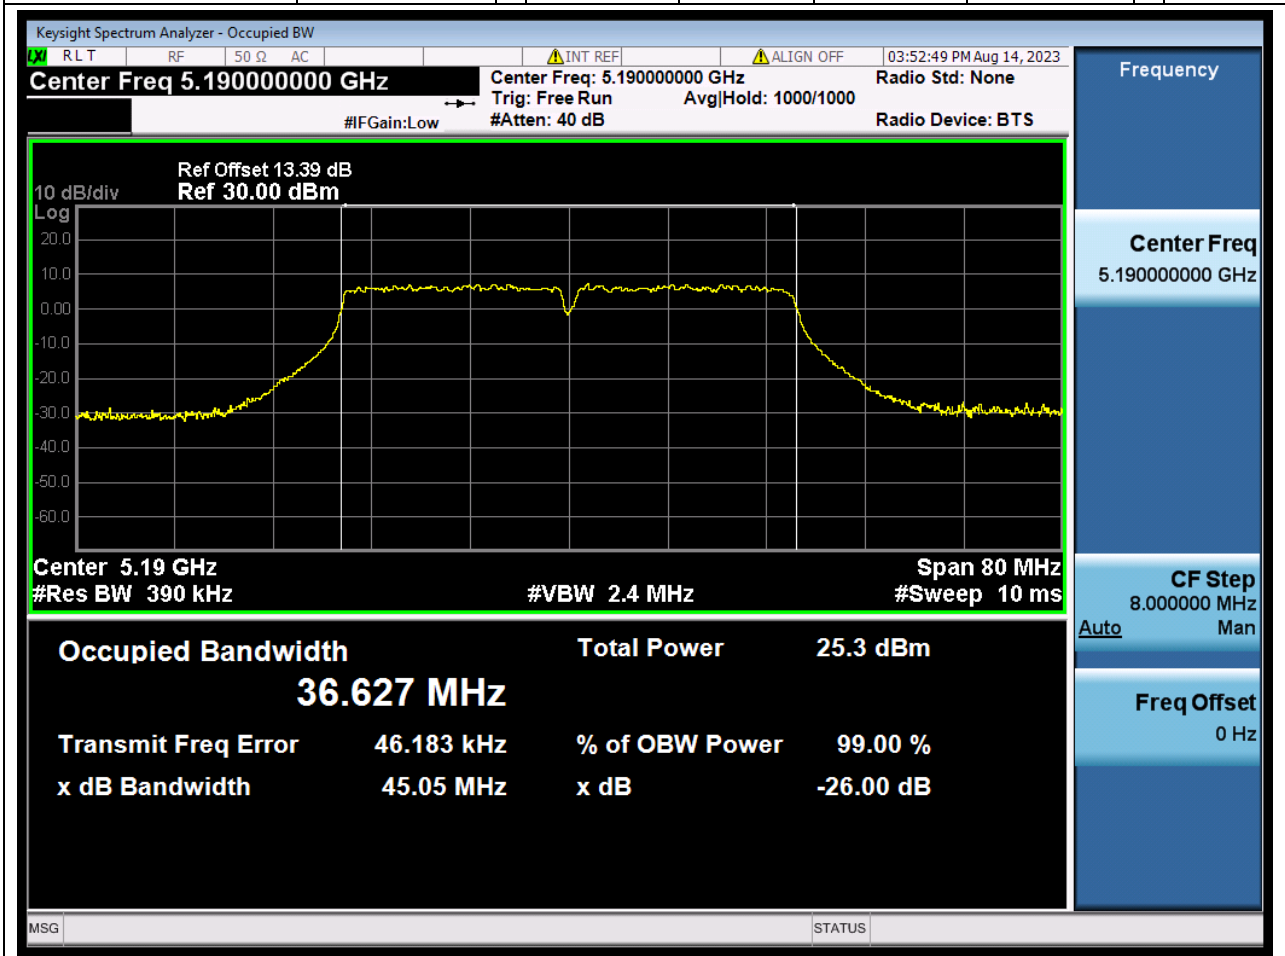

12. 802.11ac_40M_U-NII-1_L

12.1. A.2.2-99% Bandwidth(SC-TJ2370069-S01)

Center Frequency (MHz)	OBW Power (%)	RBW (MHz)	Detector	Limit (MHz)	OBW (MHz)	Verdict
5190	99	0.39	Peak	0	36.626735	Unknown