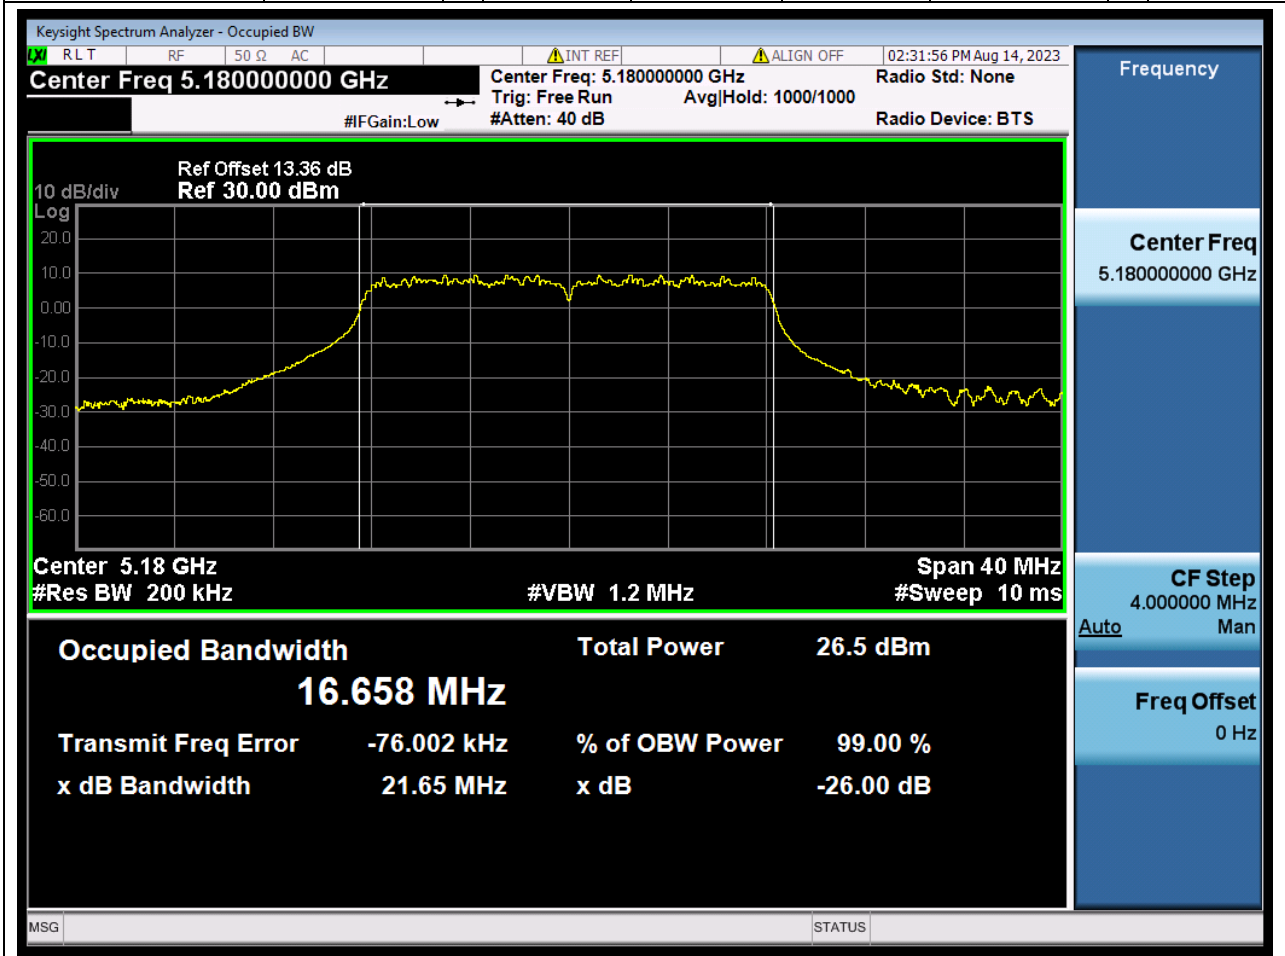

1. 802.11a_20M_U-NII-1_L

1.1. A.2.2-99% Bandwidth(SC-TJ2370069-S01)

Center Frequency (MHz)	OBW Power (%)	RBW (MHz)	Detector	Limit (MHz)	OBW (MHz)	Verdict
5180	99	0.2	Peak	0	16.658391	Unknow