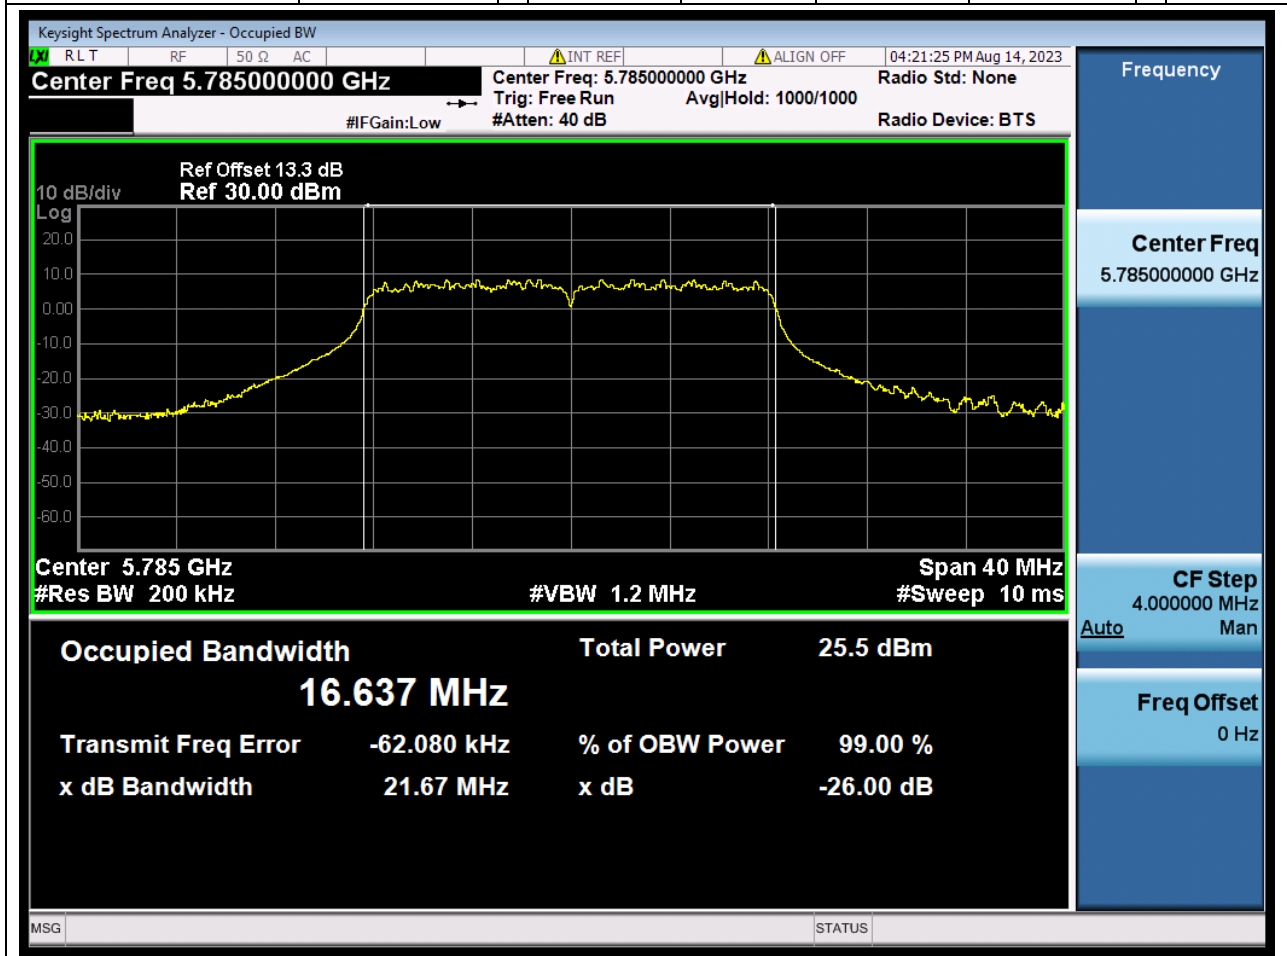

22. 802.11a_20M_U-NII-3_M

22.1. A.2.2-99% Bandwidth(SC-TJ2370069-S01)

Center Frequency (MHz)	OBW Power (%)	RBW (MHz)	Detector	Limit (MHz)	OBW (MHz)	Verdict
5785	99	0.2	Peak	0	16.637476	Unknown