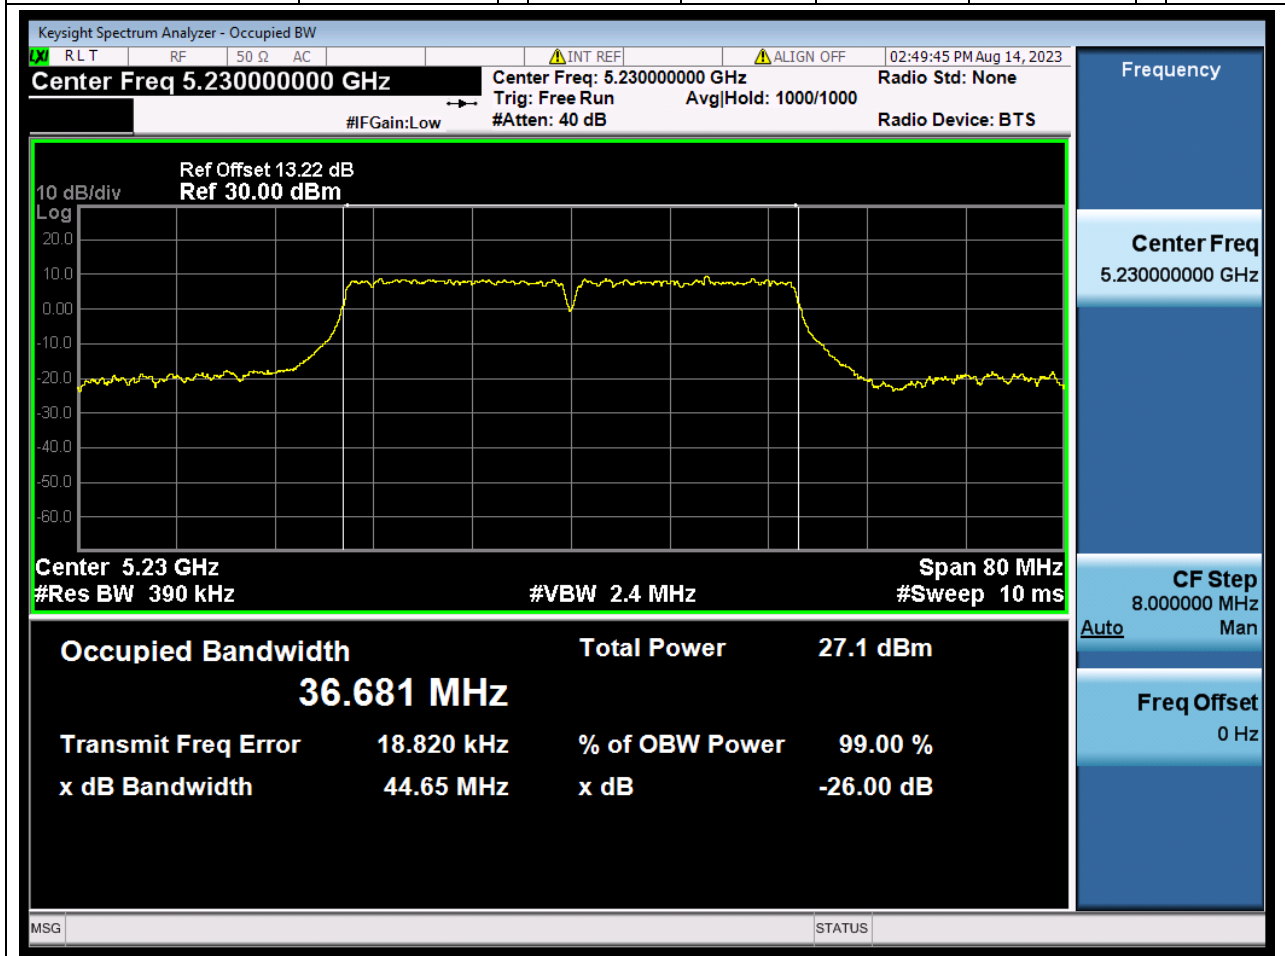

8. 802.11n_40M_U-NII-1_H

8.1. A.2.2-99% Bandwidth(SC-TJ2370069-S01)

Center Frequency (MHz)	OBW Power (%)	RBW (MHz)	Detector	Limit (MHz)	OBW (MHz)	Verdict
5230	99	0.39	Peak	0	36.681045	Unknown