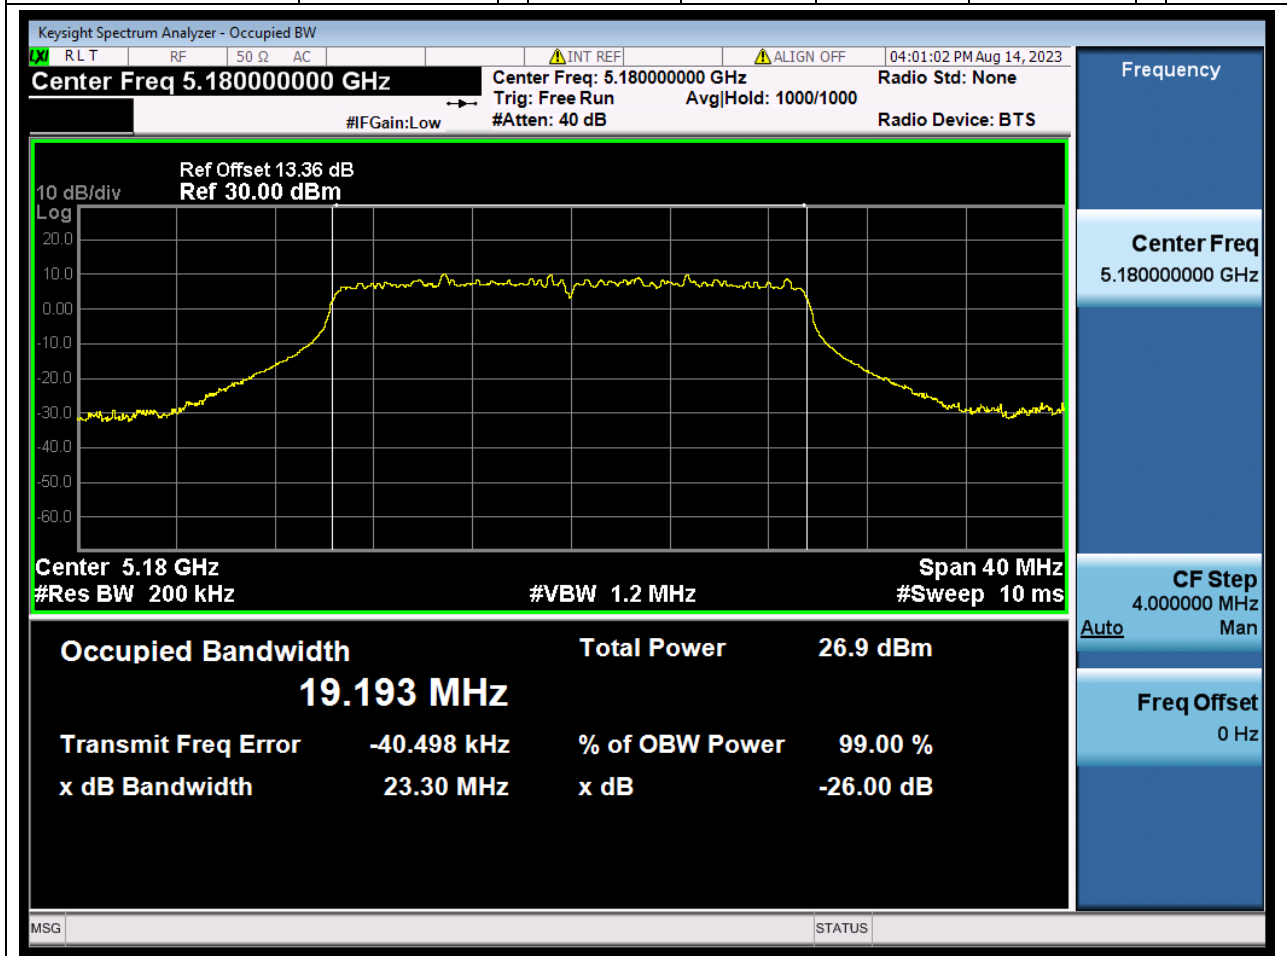

15. 802.11ax_20M_U-NII-1_L

15.1. A.2.2-99% Bandwidth(SC-TJ2370069-S01)

Center Frequency (MHz)	OBW Power (%)	RBW (MHz)	Detector	Limit (MHz)	OBW (MHz)	Verdict
5180	99	0.2	Peak	0	19.192615	Unknown