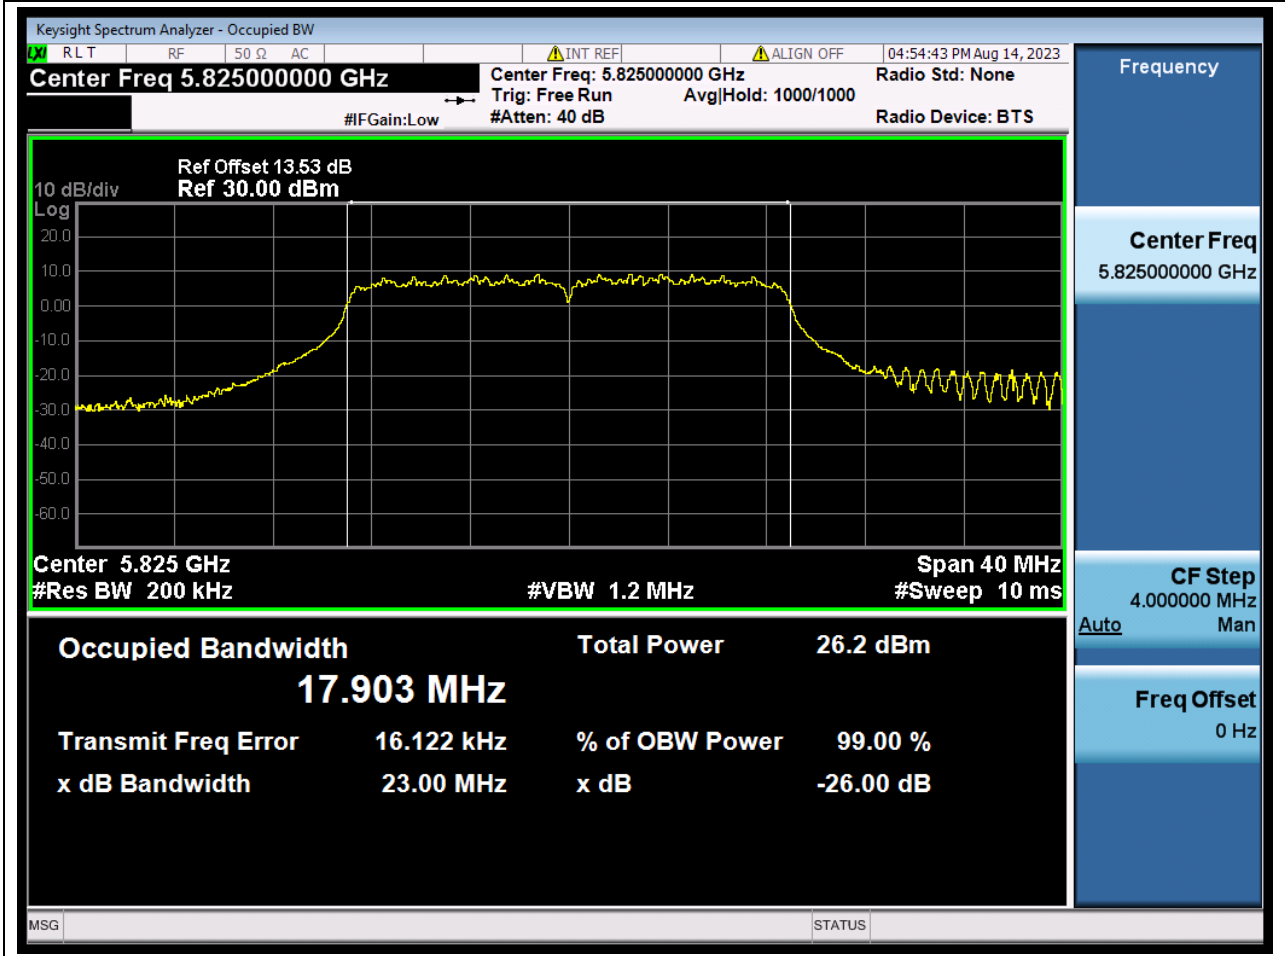

31. 802.11ac_20M_U-NII-3_H

31.1. A.2.2-99% Bandwidth(SC-TJ2370069-S01)

Center Frequency (MHz)	OBW Power (%)	RBW (MHz)	Detector	Limit (MHz)	OBW (MHz)	Verdict
5825	99	0.2	Peak	0	17.902794	Unknown