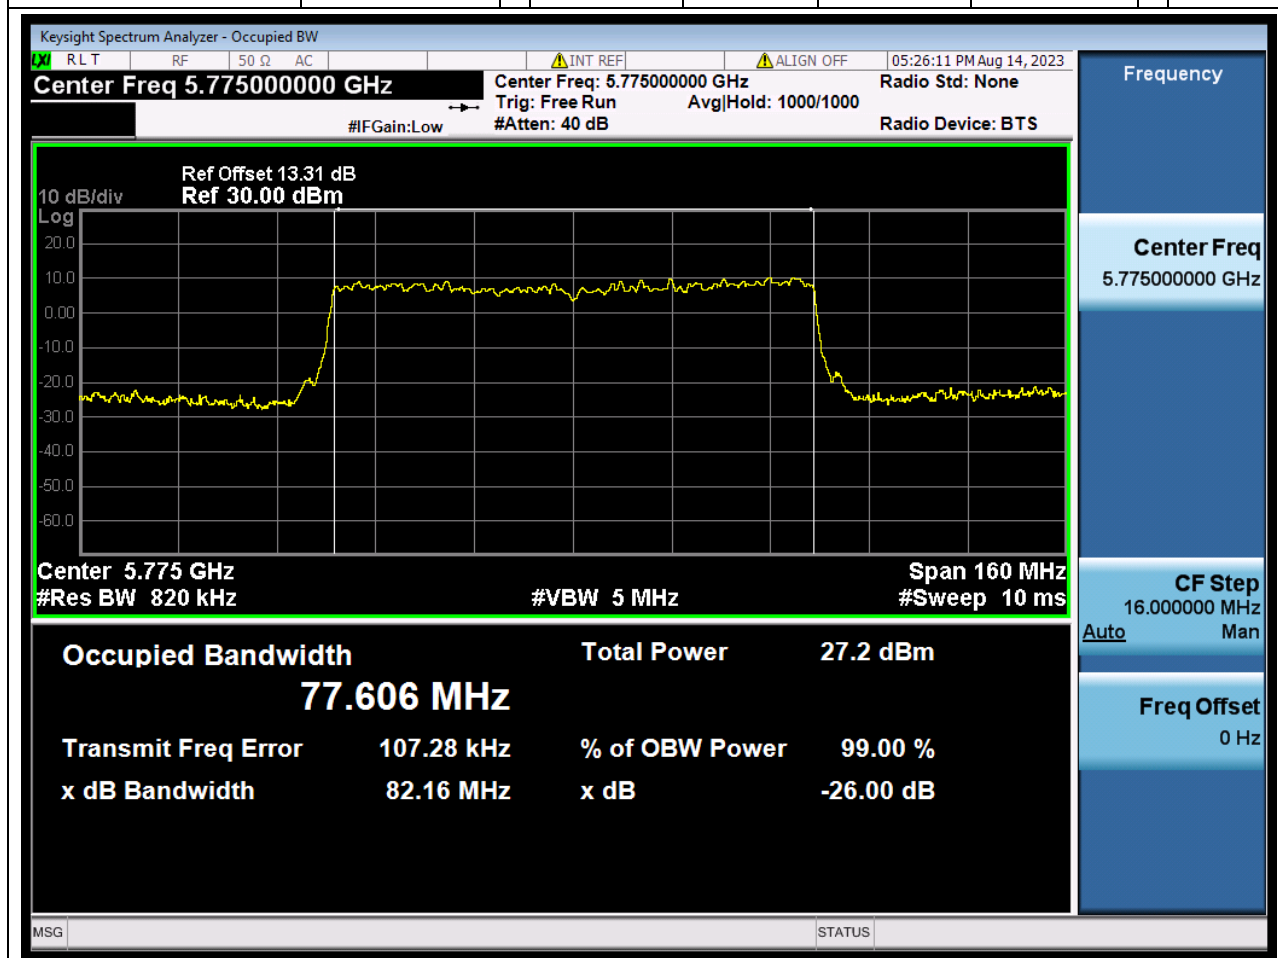

40. 802.11ax_80M_U-NII-3_M

40.1. A.2.2-99% Bandwidth(SC-TJ2370069-S01)

Center Frequency (MHz)	OBW Power (%)	RBW (MHz)	Detector	Limit (MHz)	OBW (MHz)	Verdict
5775	99	0.82	Peak	0	77.606275	Unknown

--BLANK BELOW--