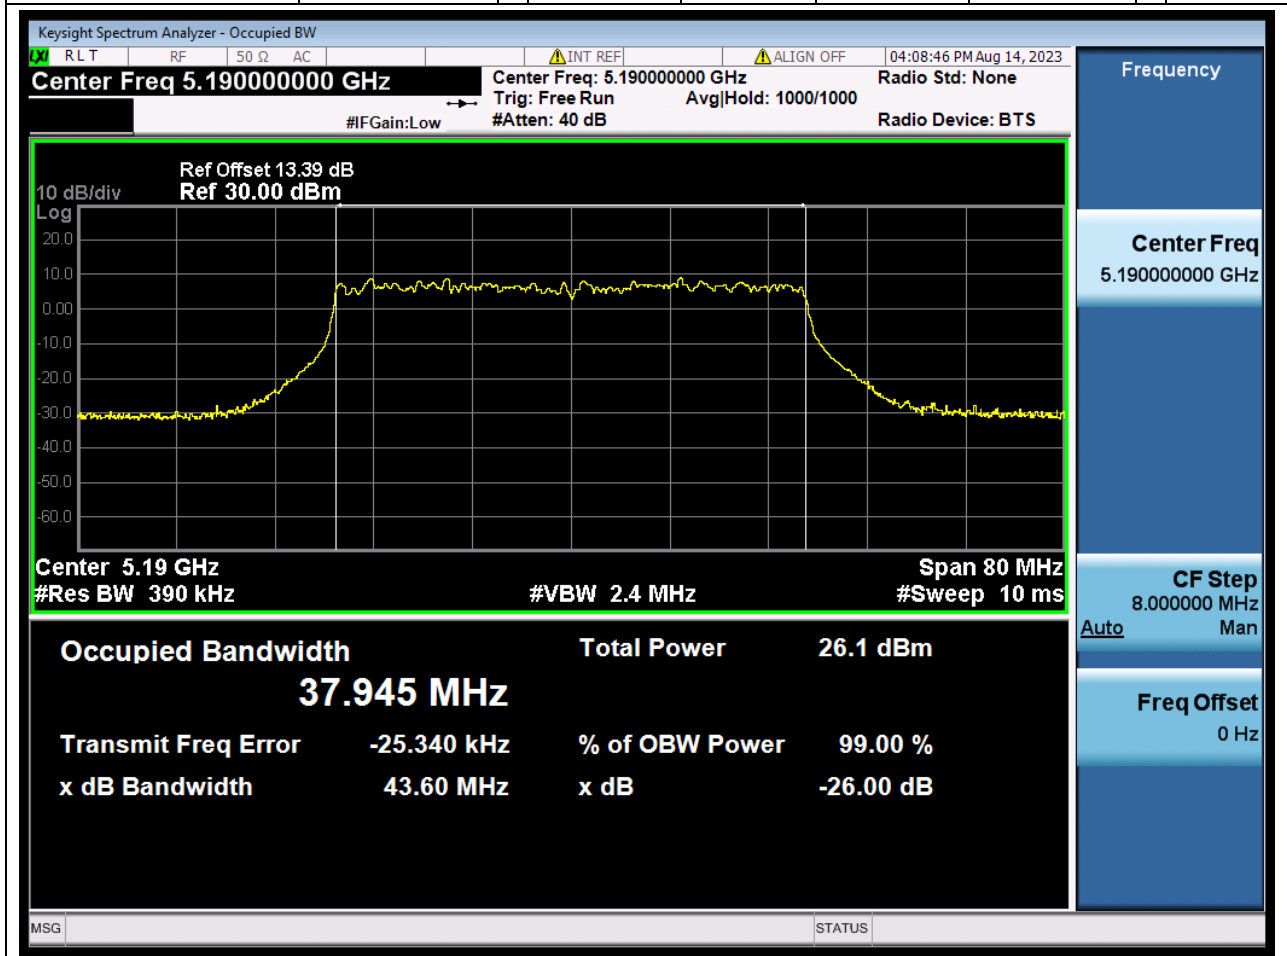

18. 802.11ax_40M_U-NII-1_L

18.1. A.2.2-99% Bandwidth(SC-TJ2370069-S01)

Center Frequency (MHz)	OBW Power (%)	RBW (MHz)	Detector	Limit (MHz)	OBW (MHz)	Verdict
5190	99	0.39	Peak	0	37.945099	Unknown