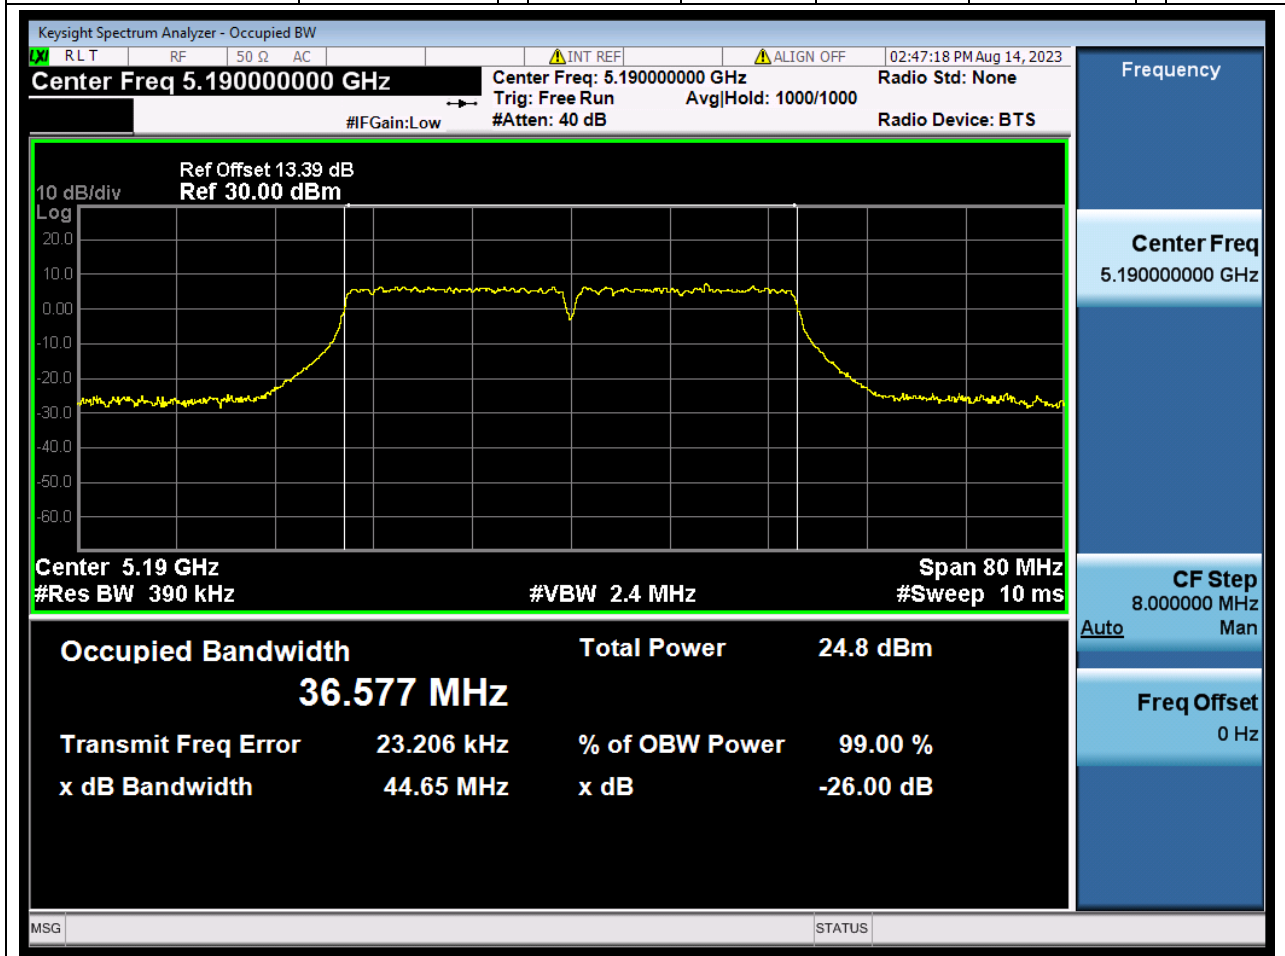

7. 802.11n_40M_U-NII-1_L

7.1. A.2.2-99% Bandwidth(SC-TJ2370069-S01)

Center Frequency (MHz)	OBW Power (%)	RBW (MHz)	Detector	Limit (MHz)	OBW (MHz)	Verdict
5190	99	0.39	Peak	0	36.576566	Unknown