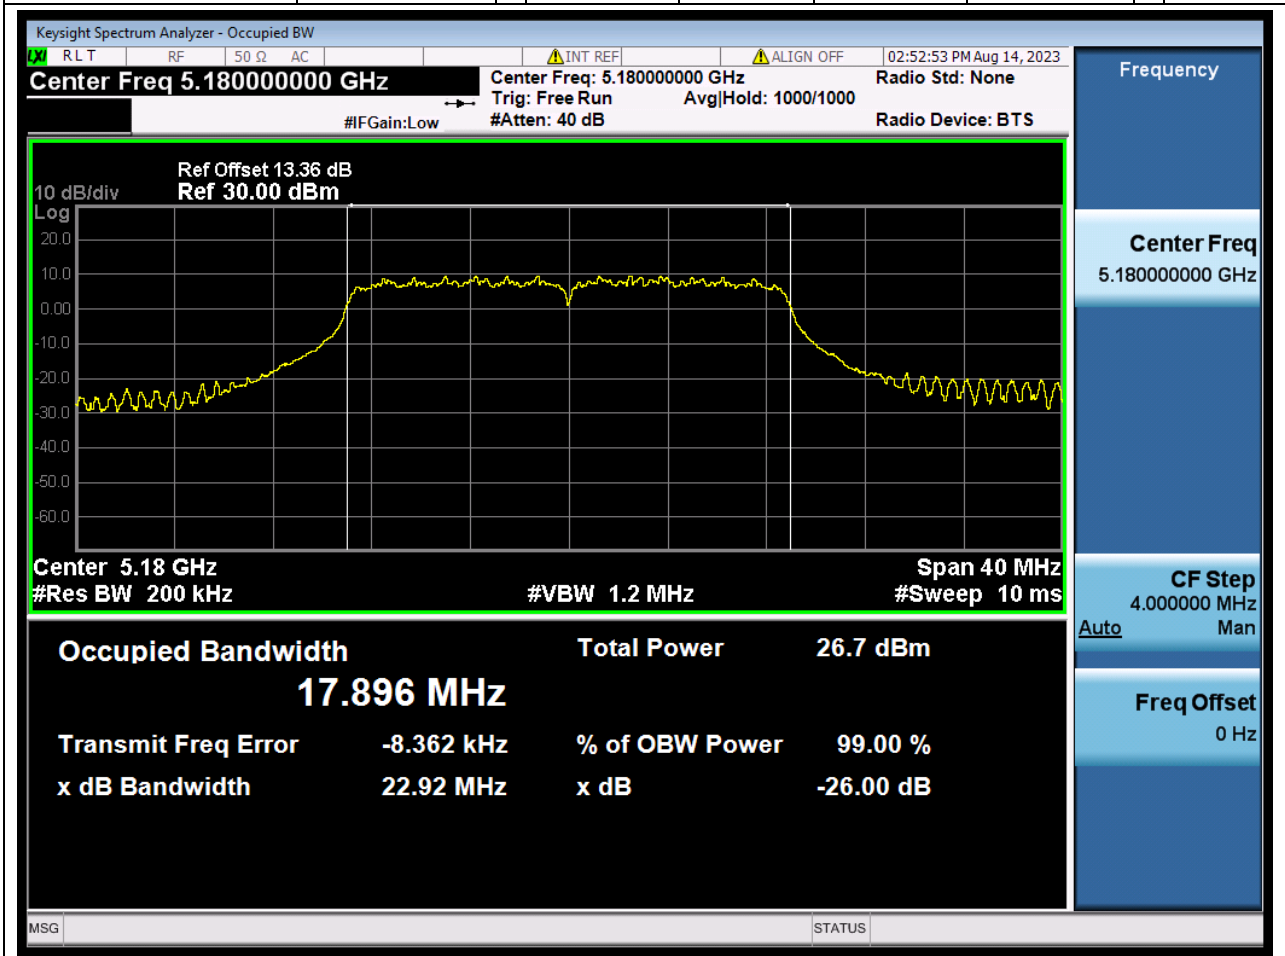

9. 802.11ac_20M_U-NII-1_L

9.1. A.2.2-99% Bandwidth(SC-TJ2370069-S01)

Center Frequency (MHz)	OBW Power (%)	RBW (MHz)	Detector	Limit (MHz)	OBW (MHz)	Verdict
5180	99	0.2	Peak	0	17.896025	Unknown