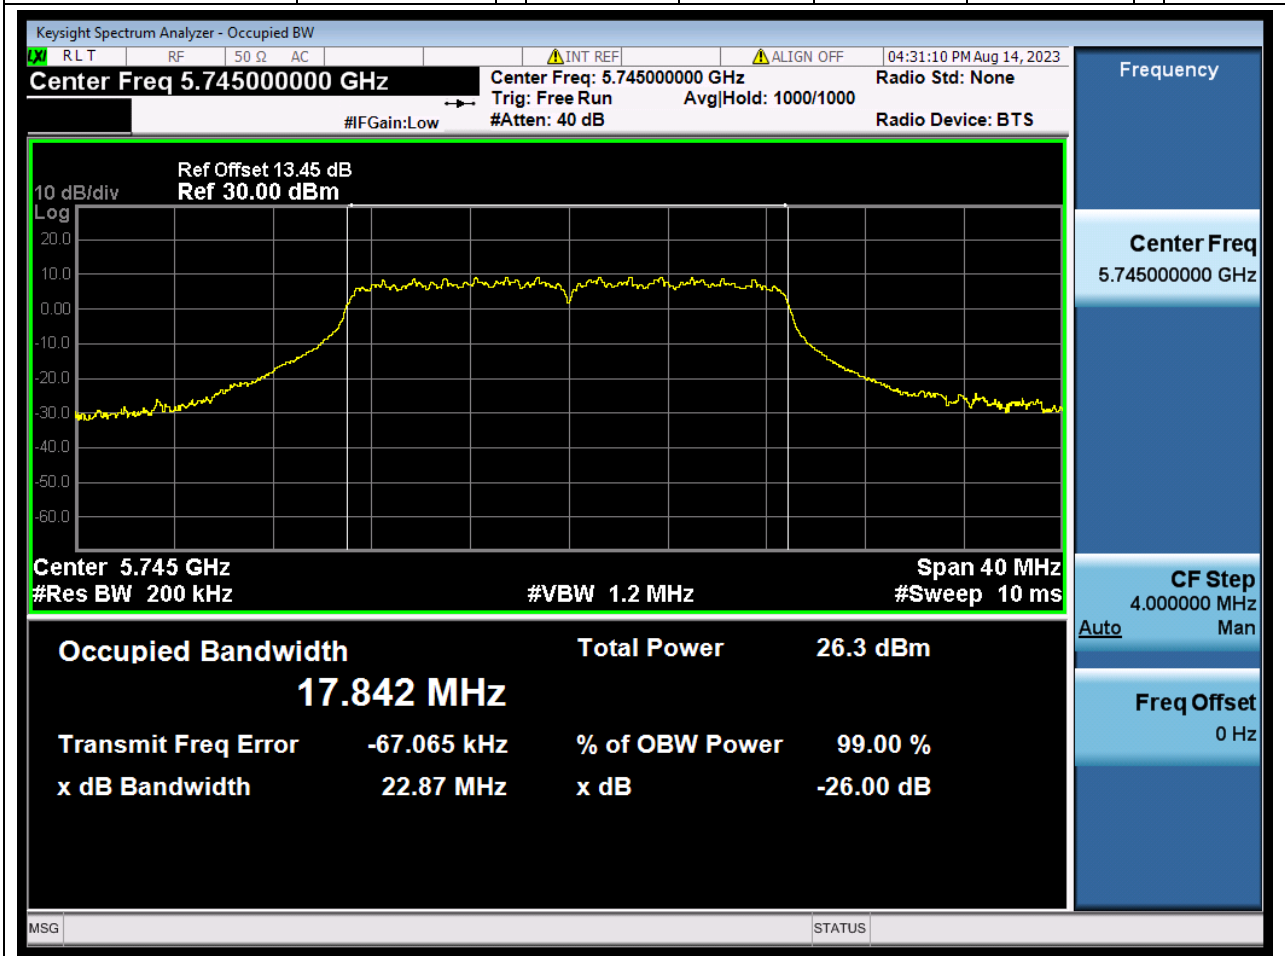

24. 802.11n_20M_U-NII-3_L

24.1. A.2.2-99% Bandwidth(SC-TJ2370069-S01)

Center Frequency (MHz)	OBW Power (%)	RBW (MHz)	Detector	Limit (MHz)	OBW (MHz)	Verdict
5745	99	0.2	Peak	0	17.841753	Unknown