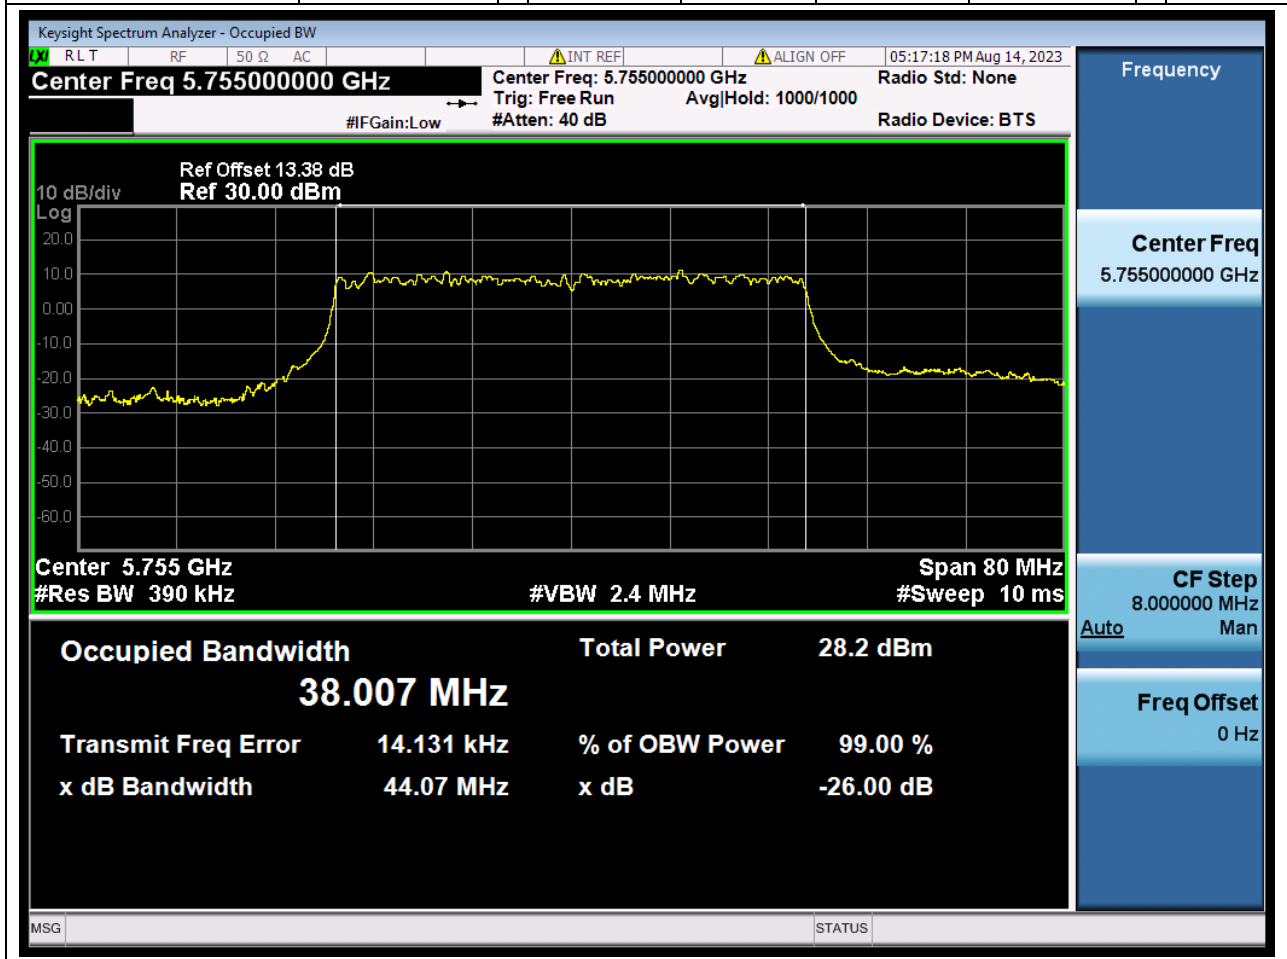

38. 802.11ax_40M_U-NII-3_L

38.1. A.2.2-99% Bandwidth(SC-TJ2370069-S01)

Center Frequency (MHz)	OBW Power (%)	RBW (MHz)	Detector	Limit (MHz)	OBW (MHz)	Verdict
5755	99	0.39	Peak	0	38.007232	Unknown