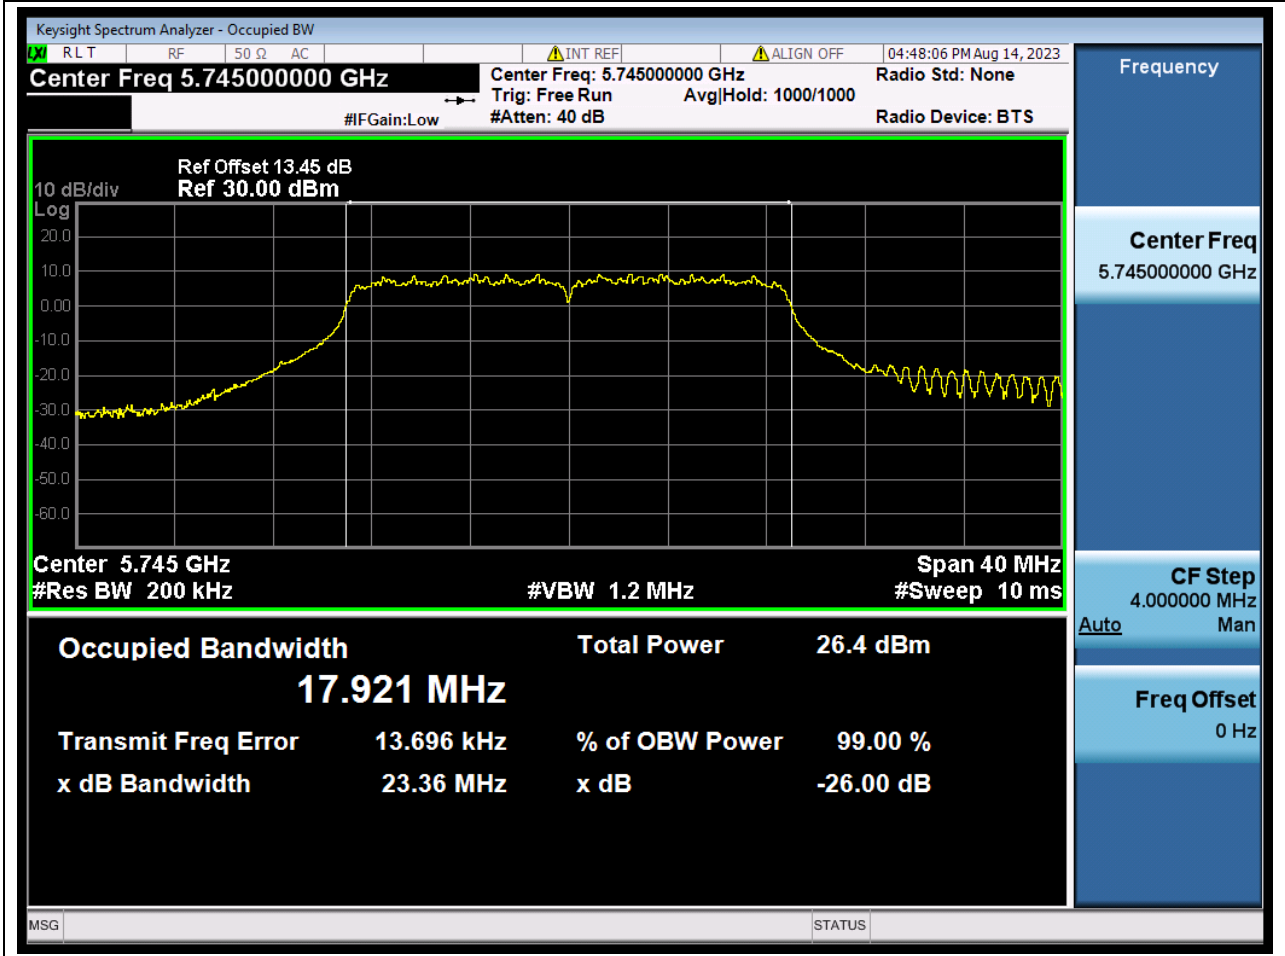

29. 802.11ac_20M_U-NII-3_L

29.1. A.2.2-99% Bandwidth(SC-TJ2370069-S01)

Center Frequency (MHz)	OBW Power (%)	RBW (MHz)	Detector	Limit (MHz)	OBW (MHz)	Verdict
5745	99	0.2	Peak	0	17.92067	Unknown