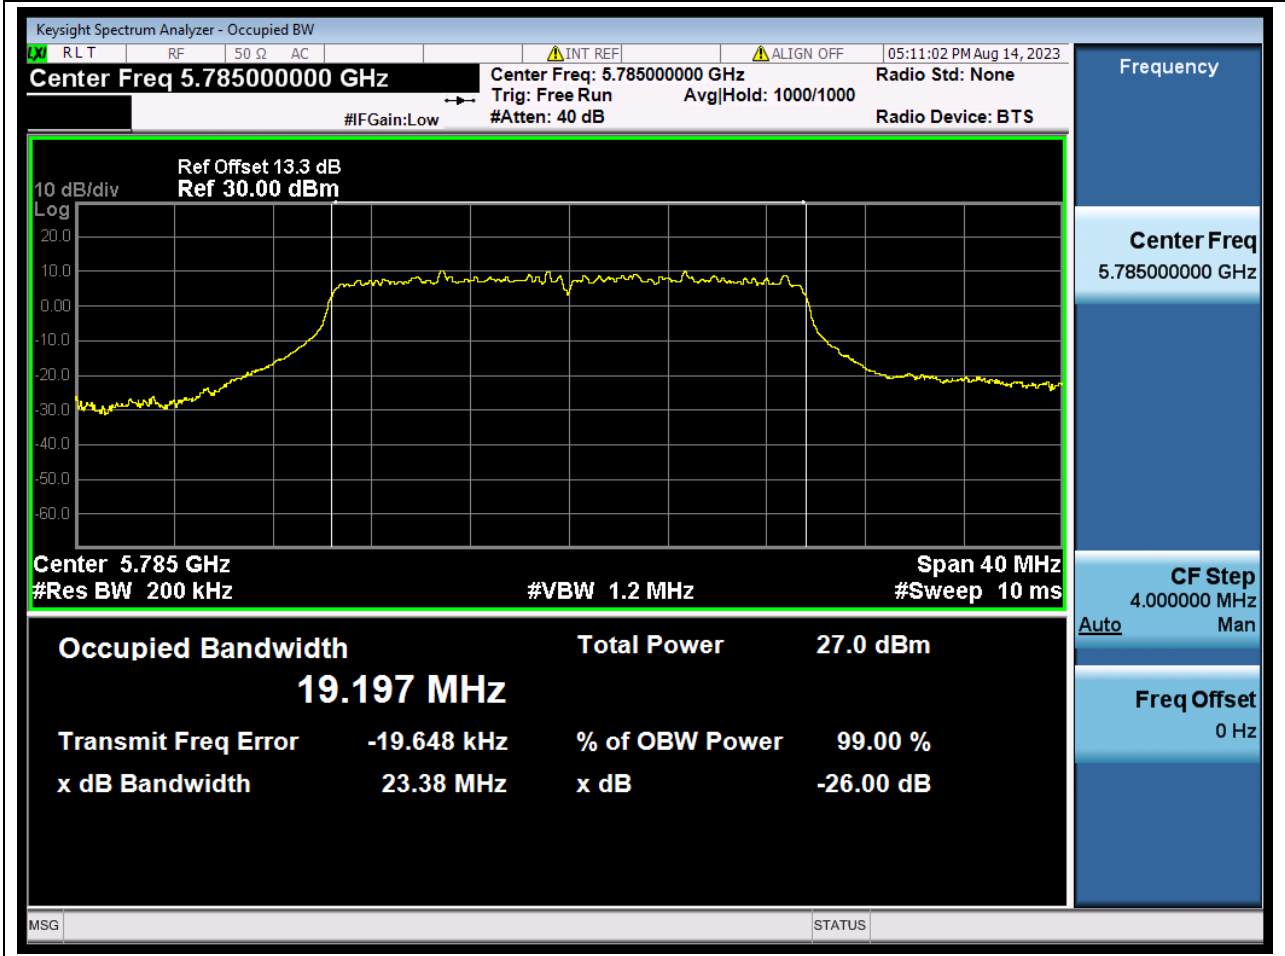

36. 802.11ax_20M_U-NII-3_M

36.1. A.2.2-99% Bandwidth(SC-TJ2370069-S01)

Center Frequency (MHz)	OBW Power (%)	RBW (MHz)	Detector	Limit (MHz)	OBW (MHz)	Verdict
5785	99	0.2	Peak	0	19.197496	Unknown