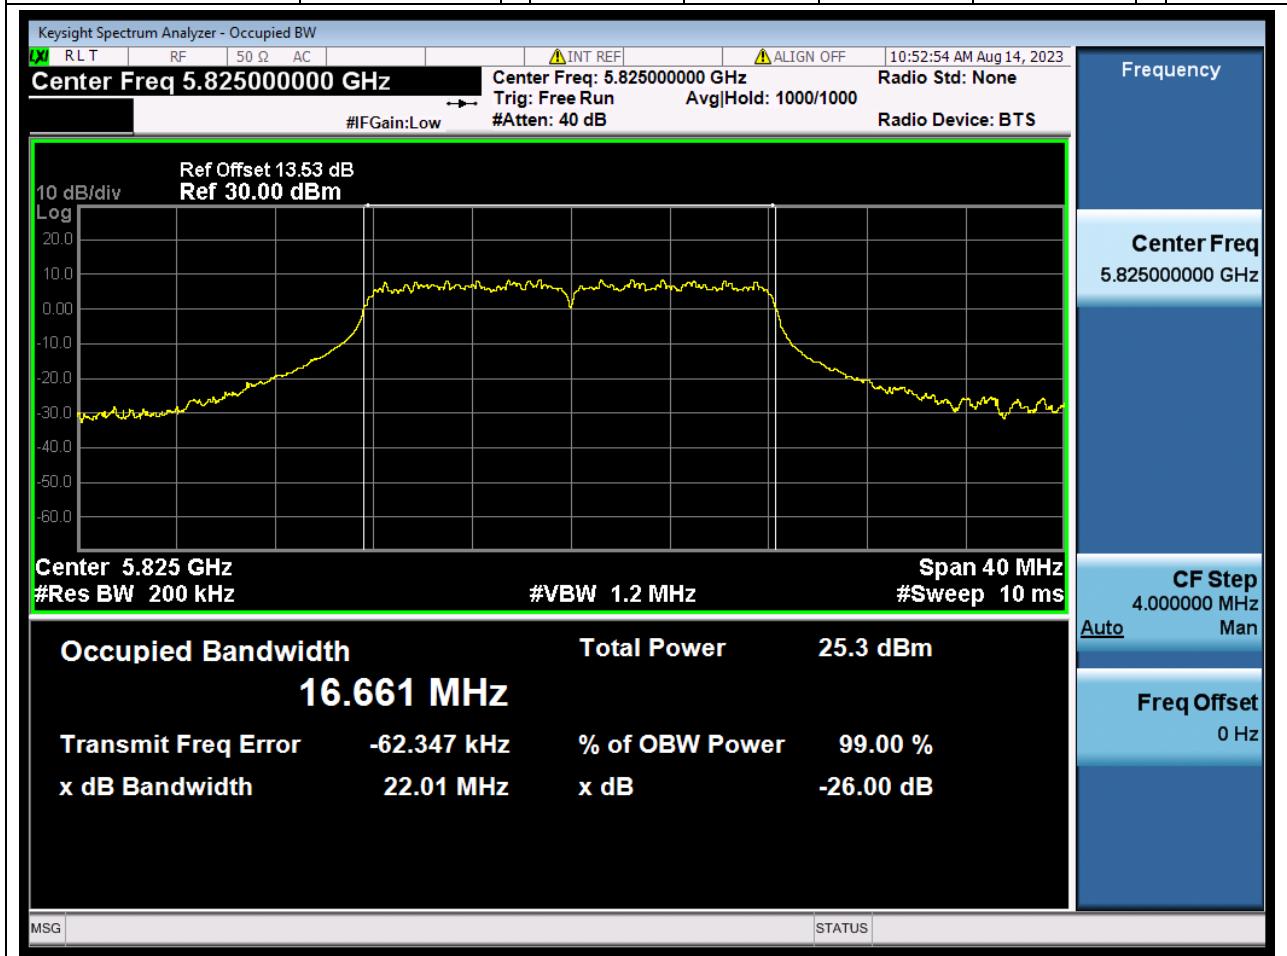

23. 802.11a_20M_U-NII-3_H

23.1. A.2.2-99% Bandwidth(SC-TJ2370069-S01)

Center Frequency (MHz)	OBW Power (%)	RBW (MHz)	Detector	Limit (MHz)	OBW (MHz)	Verdict
5825	99	0.2	Peak	0	16.66142	Unknown