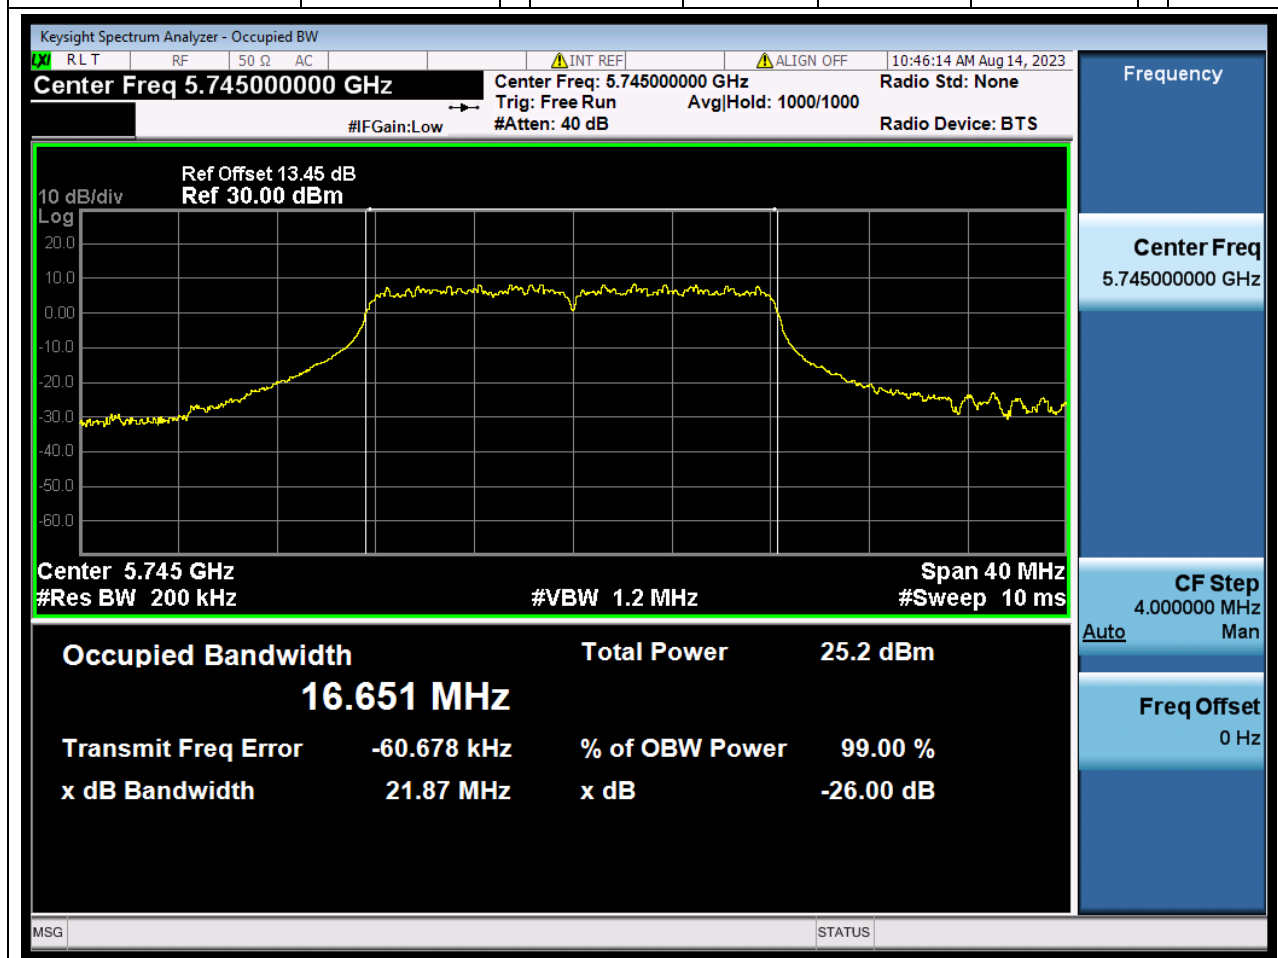

21. 802.11a_20M_U-NII-3_L

21.1. A.2.2-99% Bandwidth(SC-TJ2370069-S01)

Center Frequency (MHz)	OBW Power (%)	RBW (MHz)	Detector	Limit (MHz)	OBW (MHz)	Verdict
5745	99	0.2	Peak	0	16.650534	Unknown