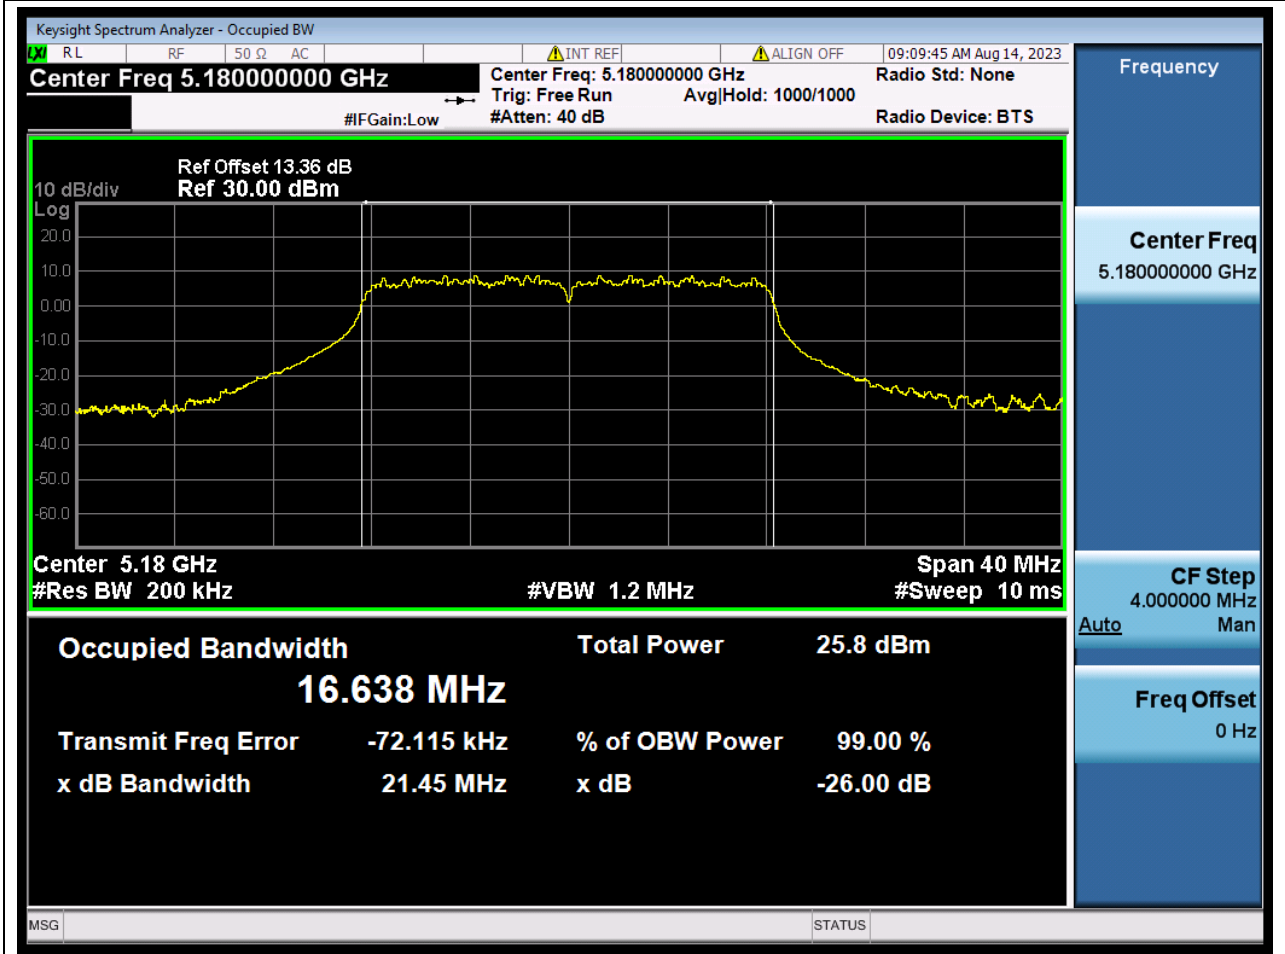

1. 802.11a_20M_U-NII-1_L

1.1. A.2.2-99% Bandwidth(SC-TJ2370069-S01)

Center Frequency (MHz)	OBW Power (%)	RBW (MHz)	Detector	Limit (MHz)	OBW (MHz)	Verdict
5180	99	0.2	Peak	0	16.637992	Unknow