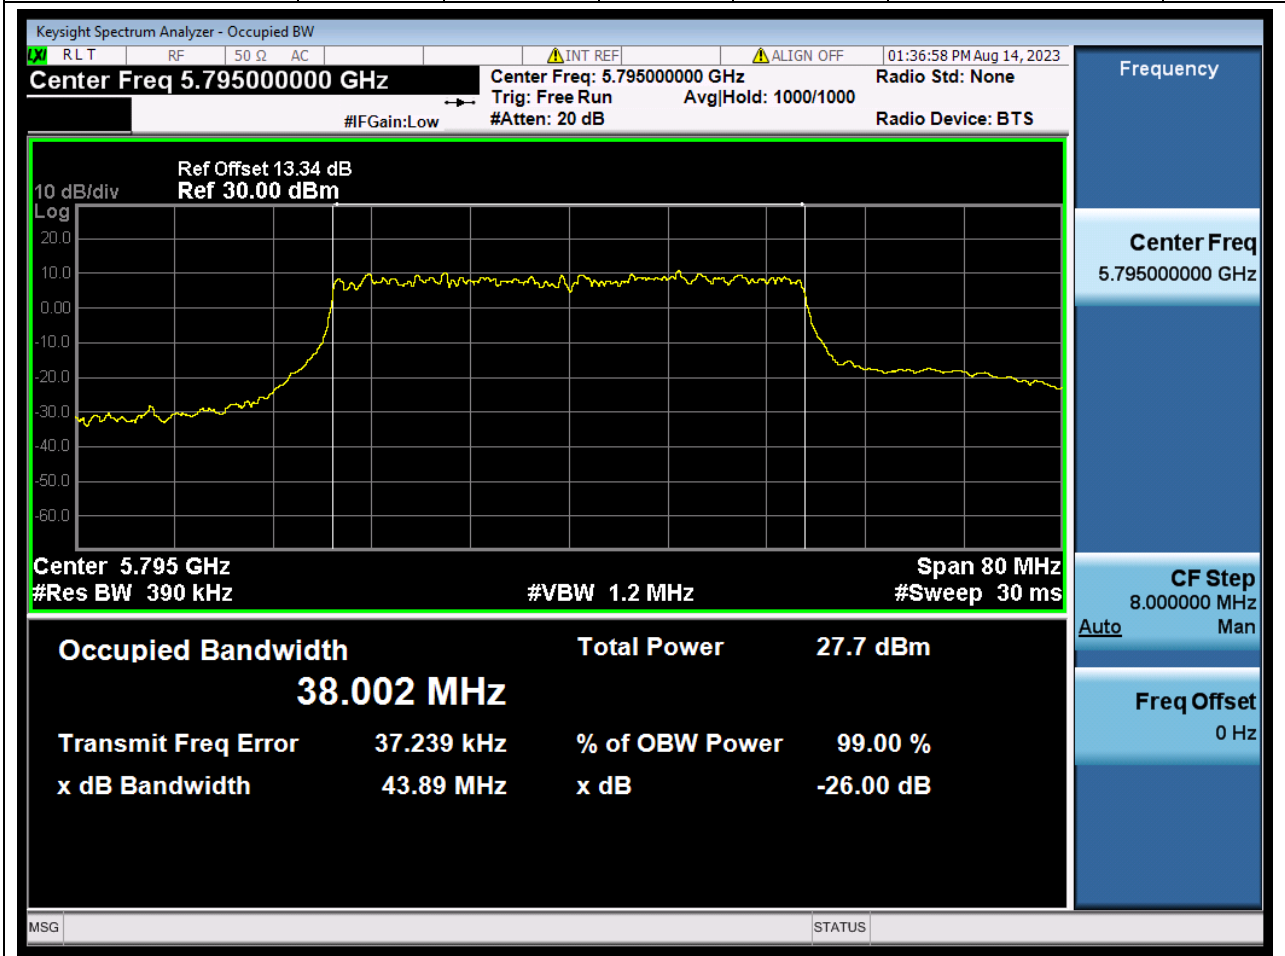

39. 802.11ax_40M_U-NII-3_H

39.1. A.2-26dB Bandwidth(SC-TJ2370069-S01)

Center Frequency (MHz)	XdB Down	RBW (MHz)	Detector	Limit (MHz)	XdB BandWidth (MHz)	Verdict
5795	26	0.39	Peak	0	43.891153	Unknow