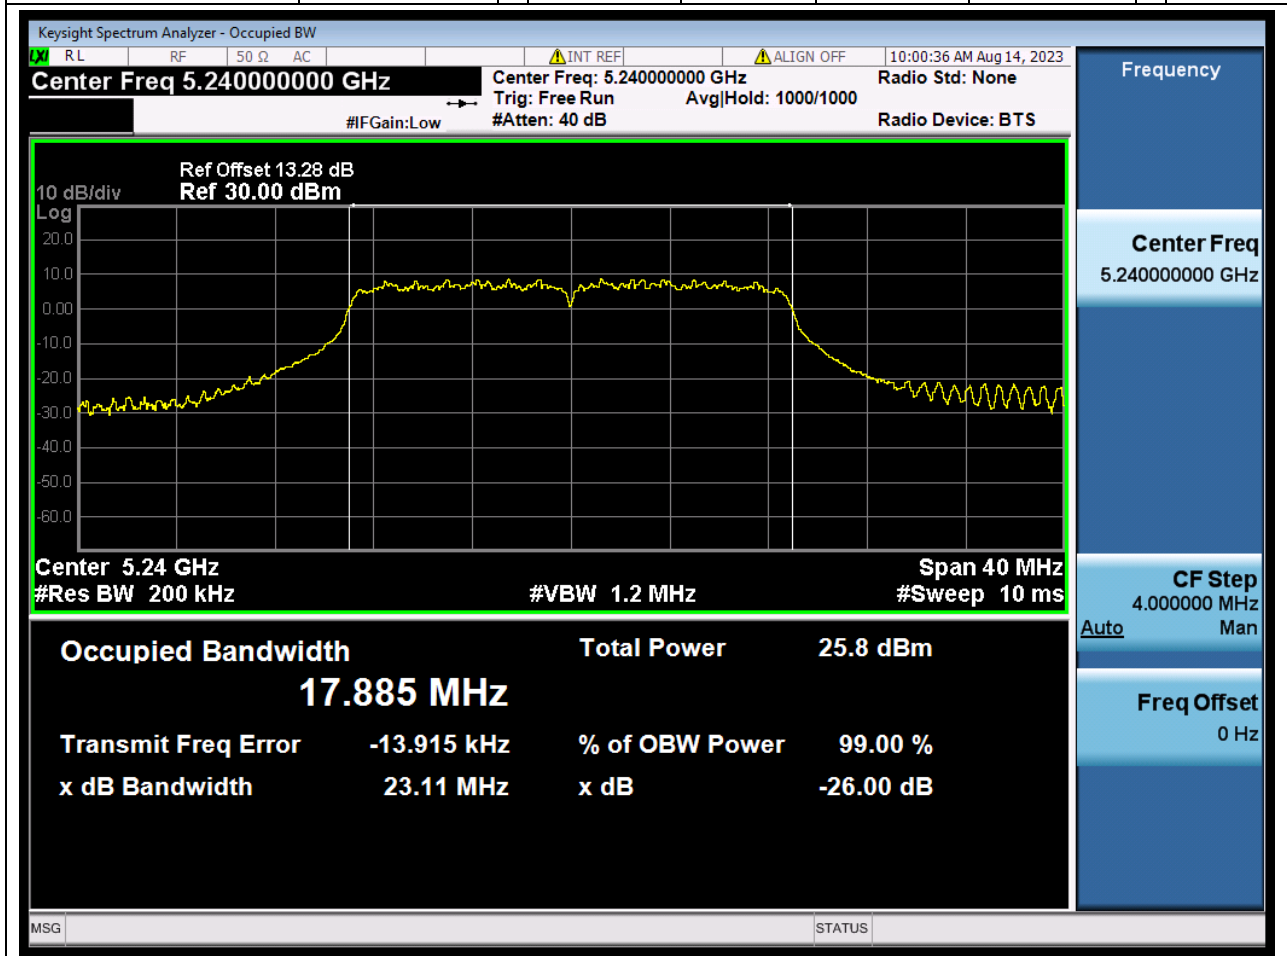

11. 802.11ac_20M_U-NII-1_H

11.1. A.2.2-99% Bandwidth(SC-TJ2370069-S01)

Center Frequency (MHz)	OBW Power (%)	RBW (MHz)	Detector	Limit (MHz)	OBW (MHz)	Verdict
5240	99	0.2	Peak	0	17.885396	Unknown