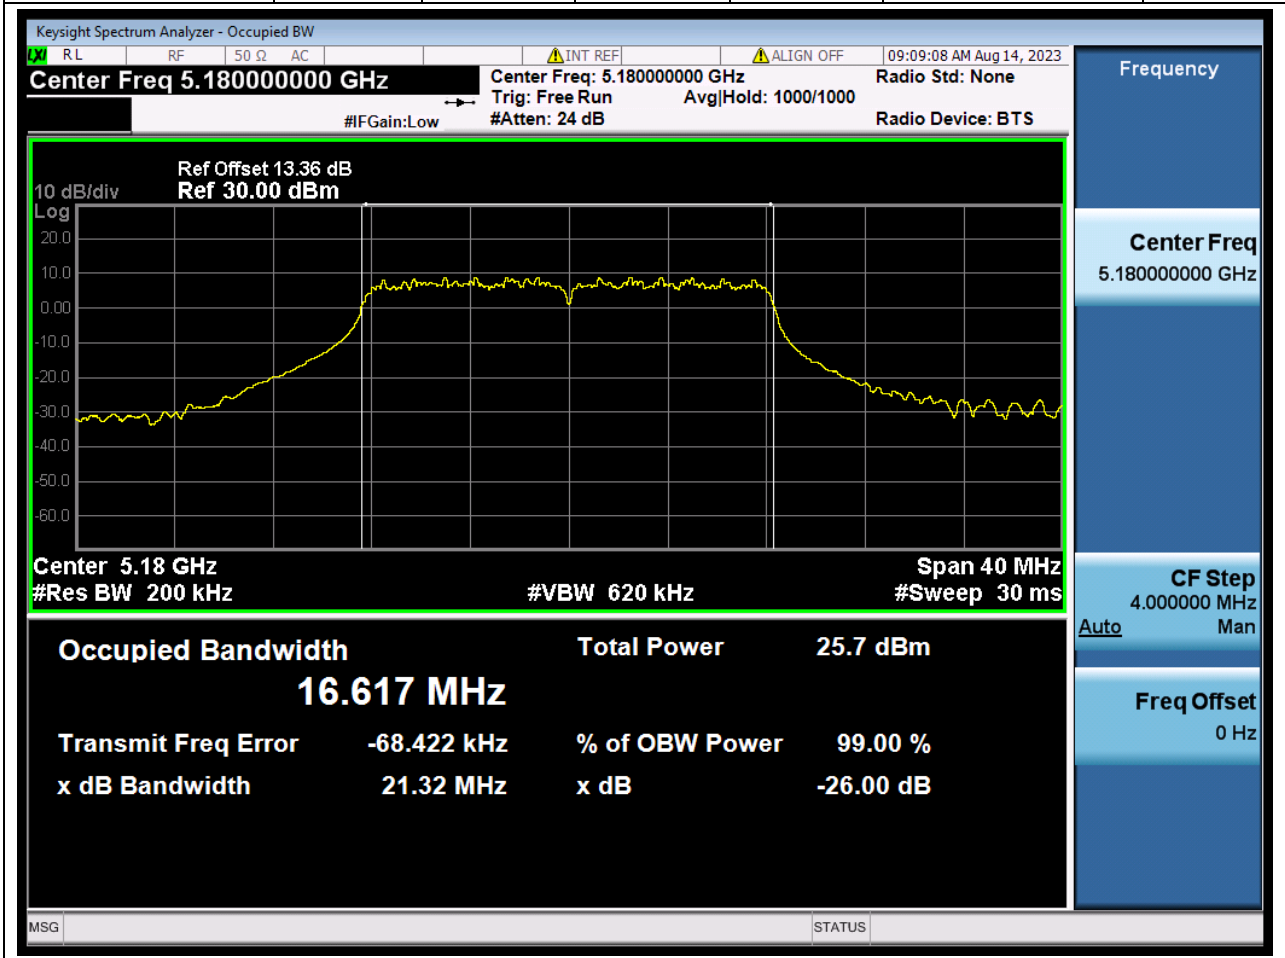

Annex A.2 26dB Bandwidth & 99% Bandwidth

Main Antenna

1. 802.11a_20M_U-NII-1_L

1.1. A.2-26dB Bandwidth(SC-TJ2370069-S01)

Center Frequency (MHz)	XdB Down	RBW (MHz)	Detector	Limit (MHz)	XdB BandWidth (MHz)	Verdict
5180	26	0.2	Peak	0	21.316019	Unknown