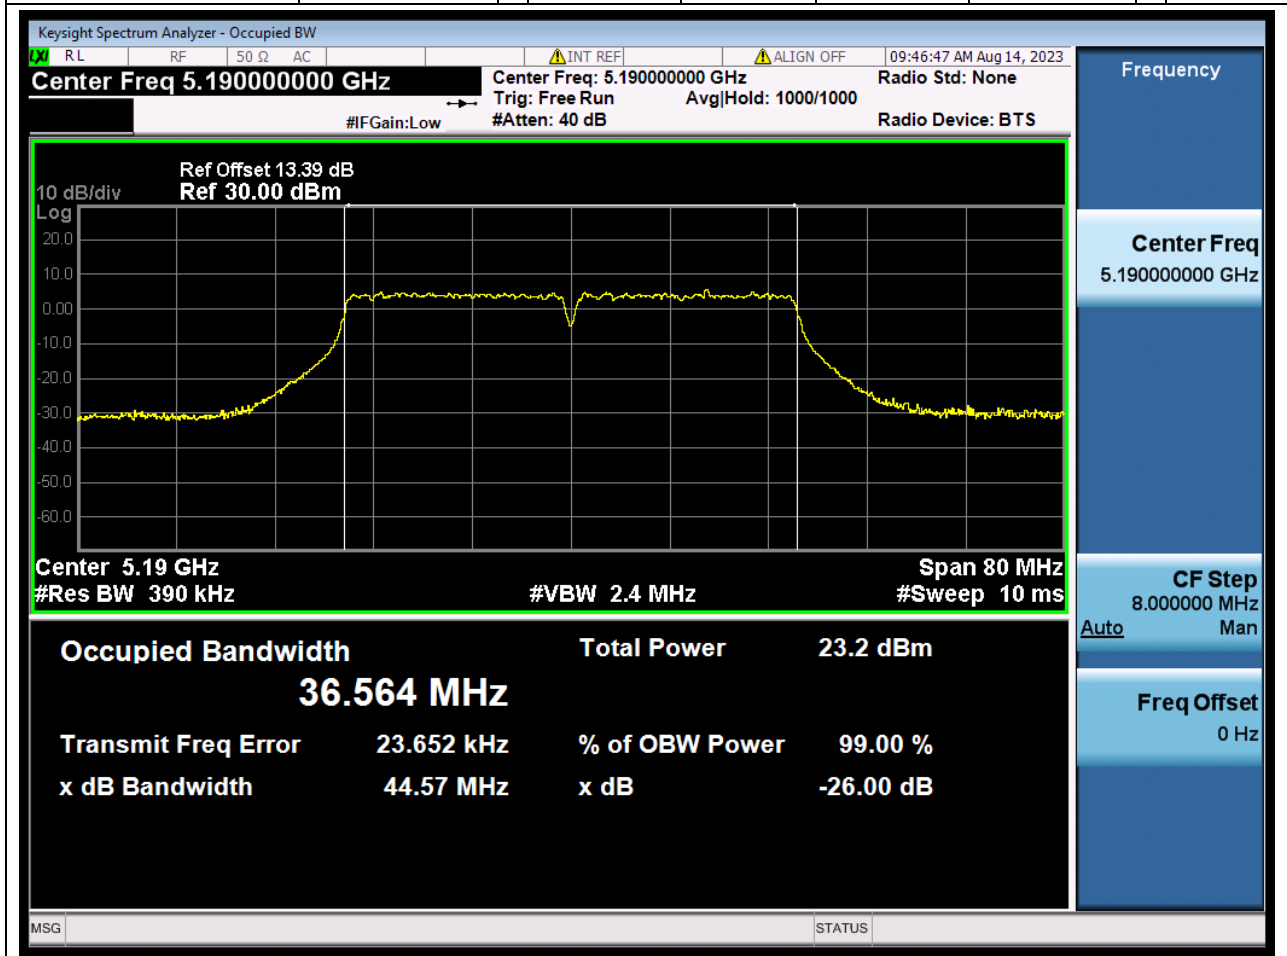

7. 802.11n_40M_U-NII-1_L

7.1. A.2.2-99% Bandwidth(SC-TJ2370069-S01)

Center Frequency (MHz)	OBW Power (%)	RBW (MHz)	Detector	Limit (MHz)	OBW (MHz)	Verdict
5190	99	0.39	Peak	0	36.564251	Unknown