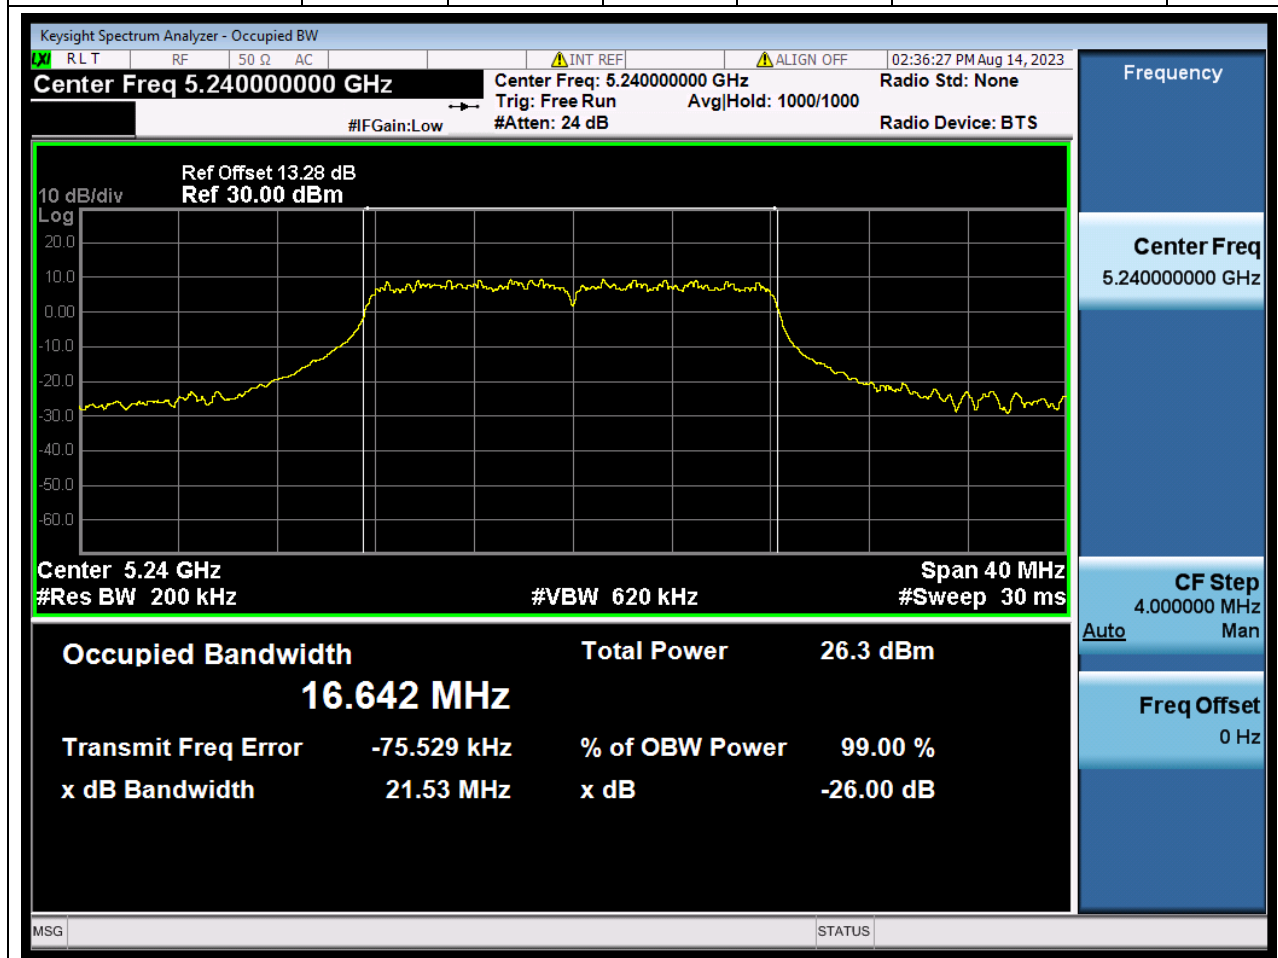

3. 802.11a_20M_U-NII-1_H

3.1. A.2-26dB Bandwidth(SC-TJ2370069-S01)

Center Frequency (MHz)	XdB Down	RBW (MHz)	Detector	Limit (MHz)	XdB BandWidth (MHz)	Verdict
5240	26	0.2	Peak	0	21.53436	Unknow