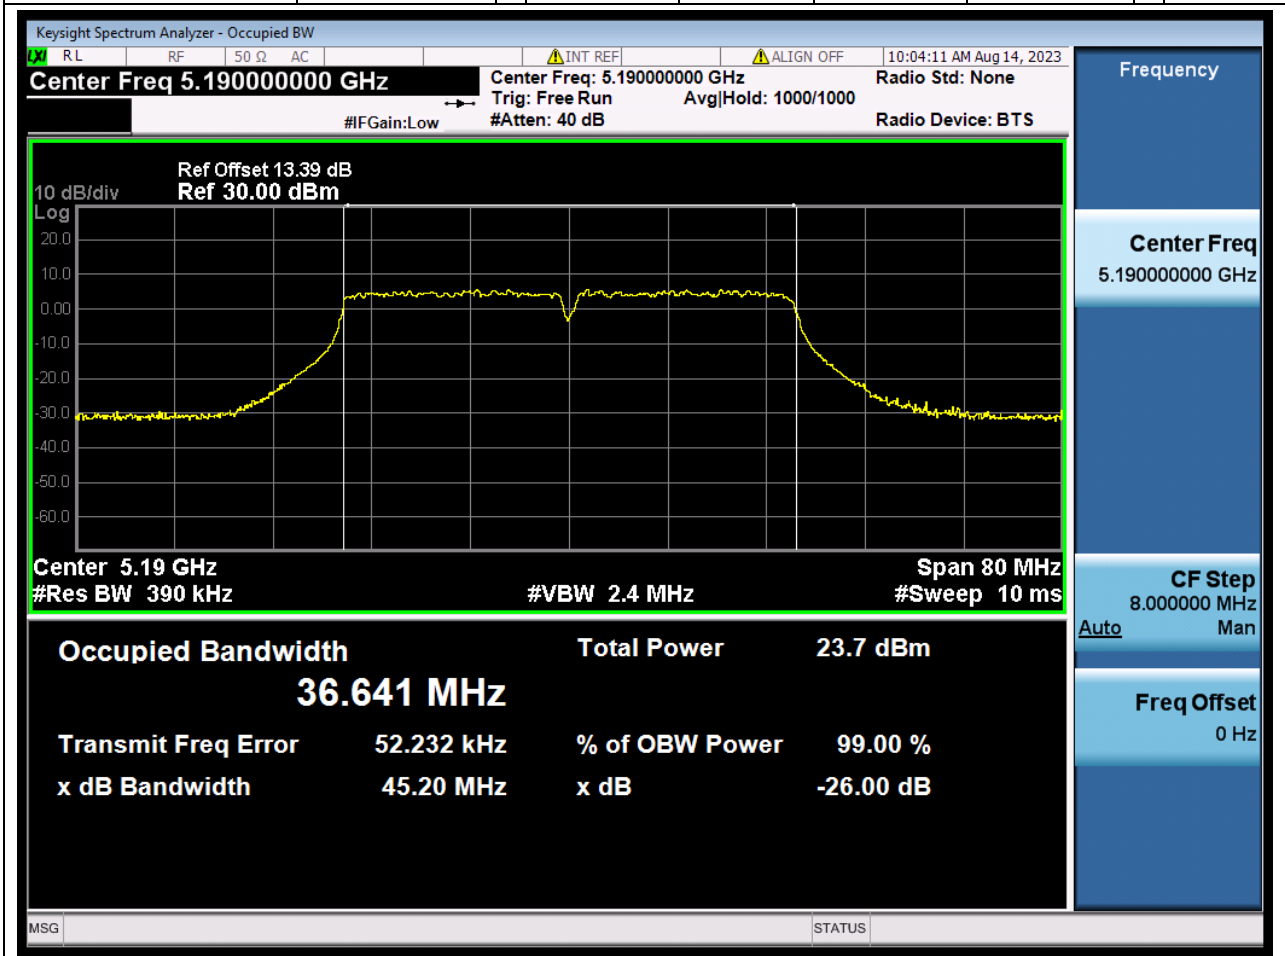

12. 802.11ac_40M_U-NII-1_L

12.1. A.2.2-99% Bandwidth(SC-TJ2370069-S01)

Center Frequency (MHz)	OBW Power (%)	RBW (MHz)	Detector	Limit (MHz)	OBW (MHz)	Verdict
5190	99	0.39	Peak	0	36.641075	Unknown