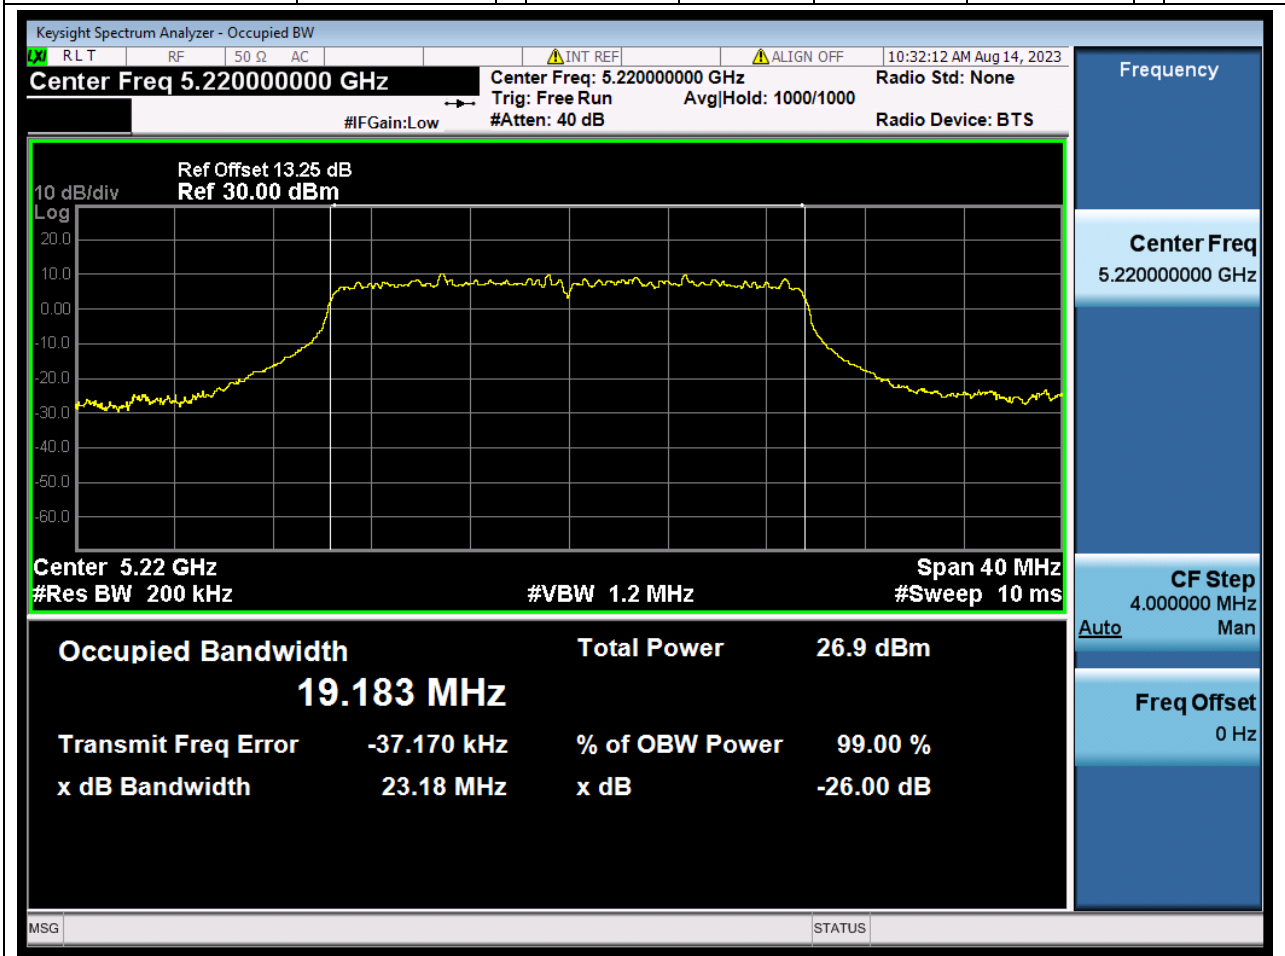

16. 802.11ax_20M_U-NII-1_M

16.1. A.2.2-99% Bandwidth(SC-TJ2370069-S01)

Center Frequency (MHz)	OBW Power (%)	RBW (MHz)	Detector	Limit (MHz)	OBW (MHz)	Verdict
5220	99	0.2	Peak	0	19.183359	Unknown