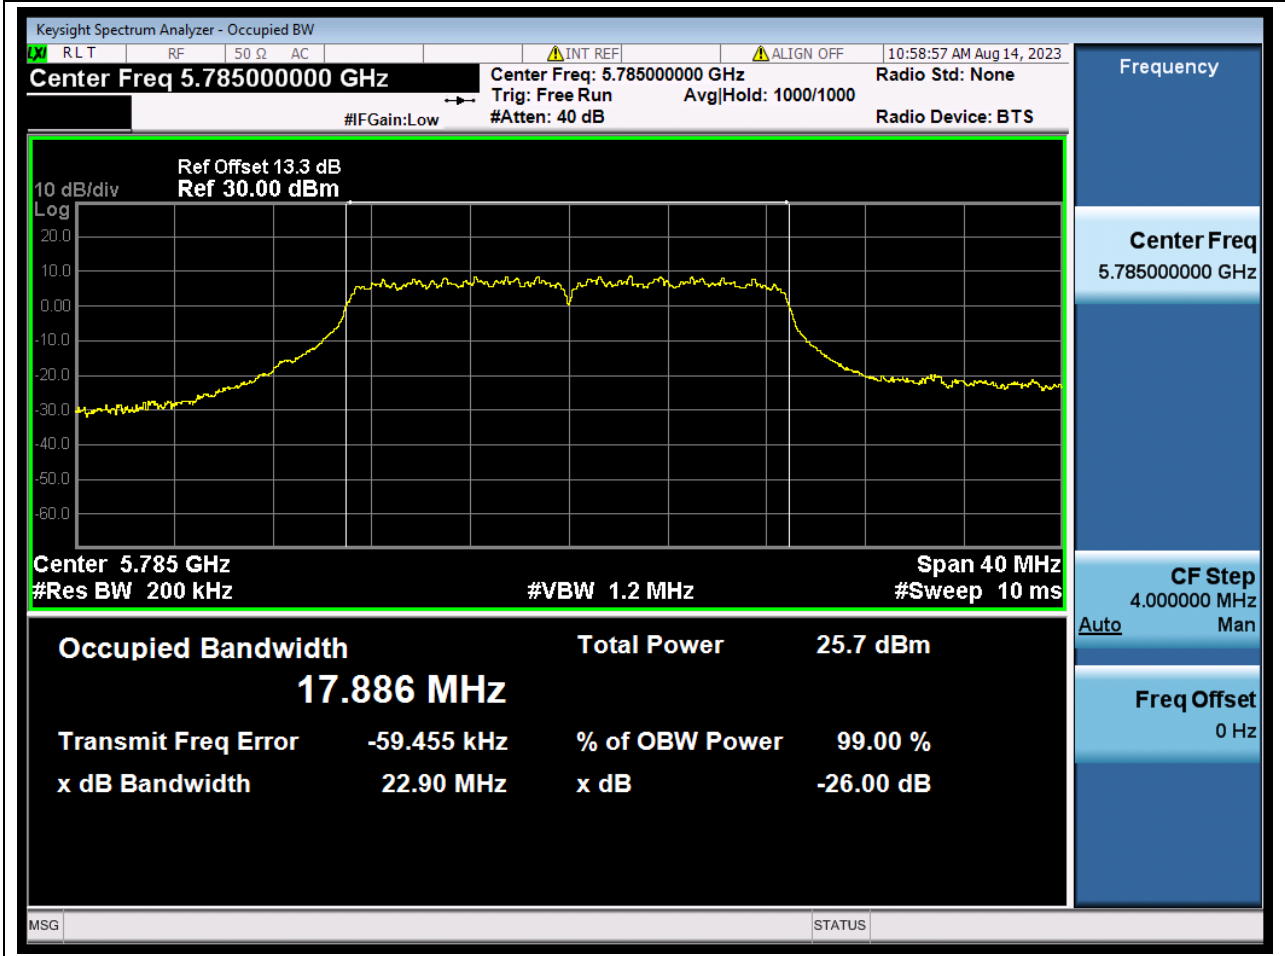

25. 802.11n_20M_U-NII-3_M

25.1. A.2.2-99% Bandwidth(SC-TJ2370069-S01)

Center Frequency (MHz)	OBW Power (%)	RBW (MHz)	Detector	Limit (MHz)	OBW (MHz)	Verdict
5785	99	0.2	Peak	0	17.88565	Unknown