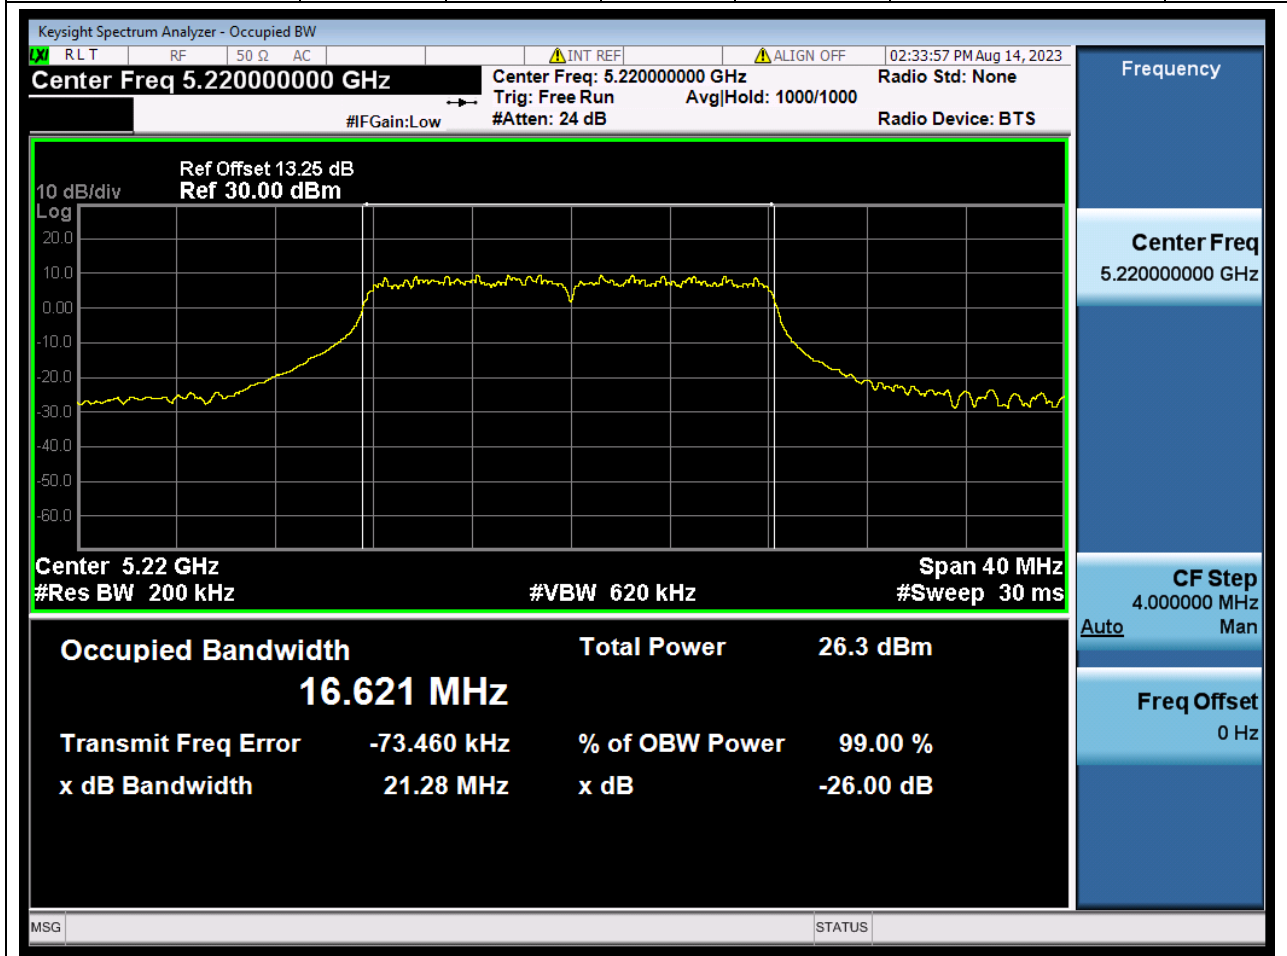

2. 802.11a_20M_U-NII-1_M

2.1. A.2-26dB Bandwidth(SC-TJ2370069-S01)

Center Frequency (MHz)	XdB Down	RBW (MHz)	Detector	Limit (MHz)	XdB BandWidth (MHz)	Verdict
5220	26	0.2	Peak	0	21.282256	Unknow