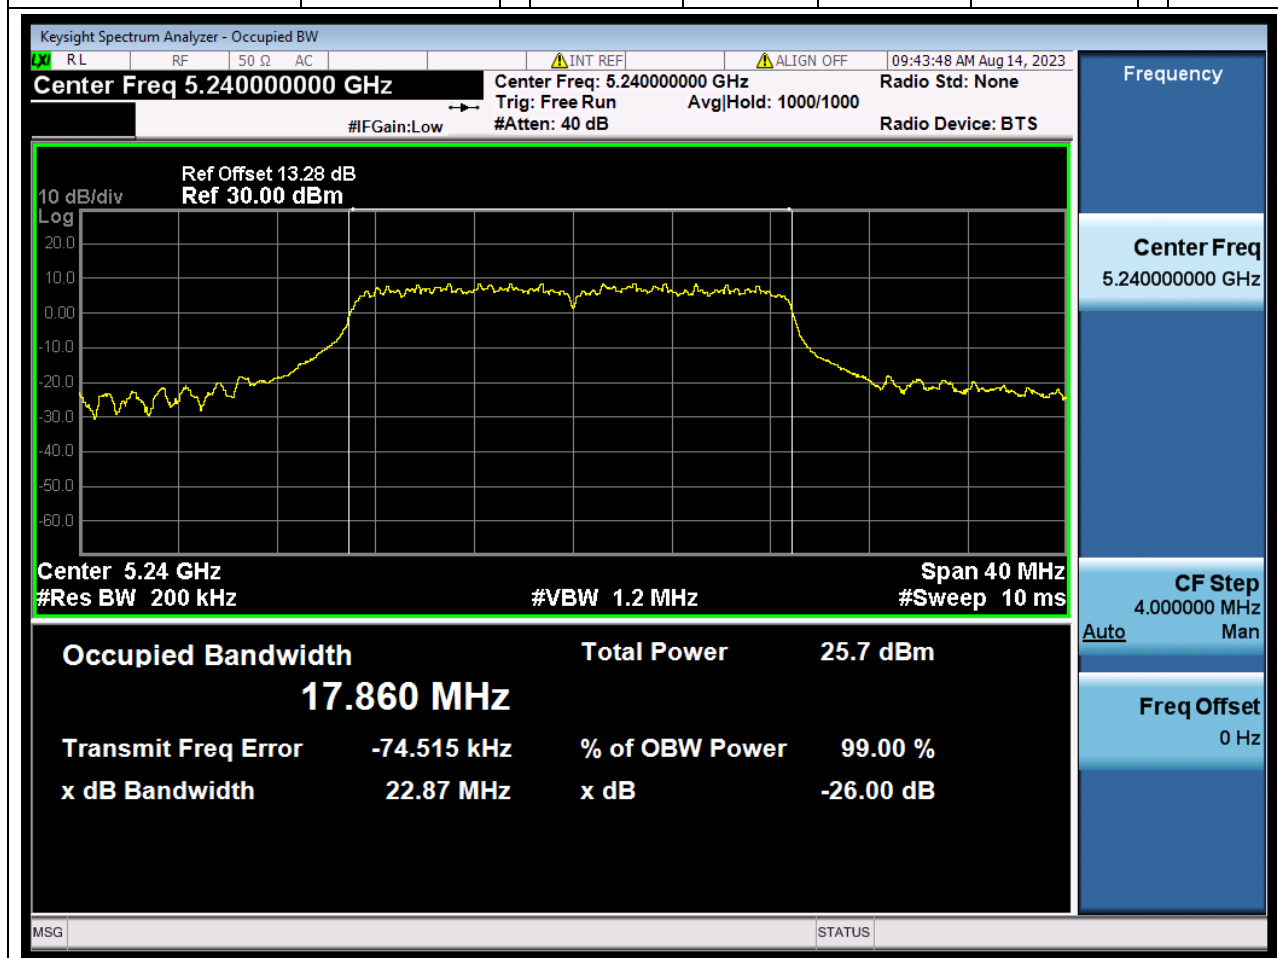

6. 802.11n_20M_U-NII-1_H

6.1. A.2.2-99% Bandwidth(SC-TJ2370069-S01)

Center Frequency (MHz)	OBW Power (%)	RBW (MHz)	Detector	Limit (MHz)	OBW (MHz)	Verdict
5240	99	0.2	Peak	0	17.859647	Unknown