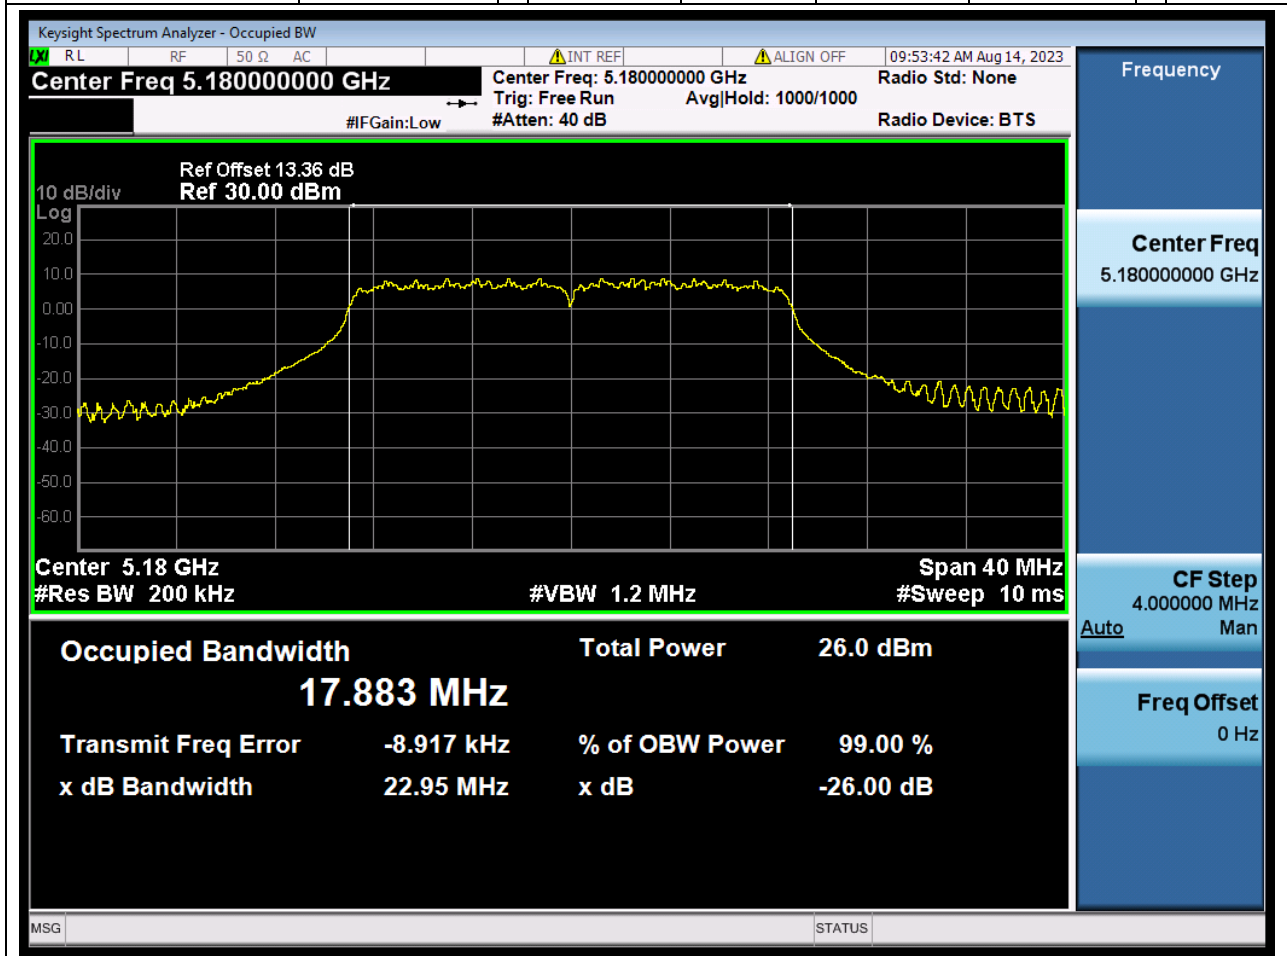

9. 802.11ac_20M_U-NII-1_L

9.1. A.2.2-99% Bandwidth(SC-TJ2370069-S01)

Center Frequency (MHz)	OBW Power (%)	RBW (MHz)	Detector	Limit (MHz)	OBW (MHz)	Verdict
5180	99	0.2	Peak	0	17.883255	Unknown