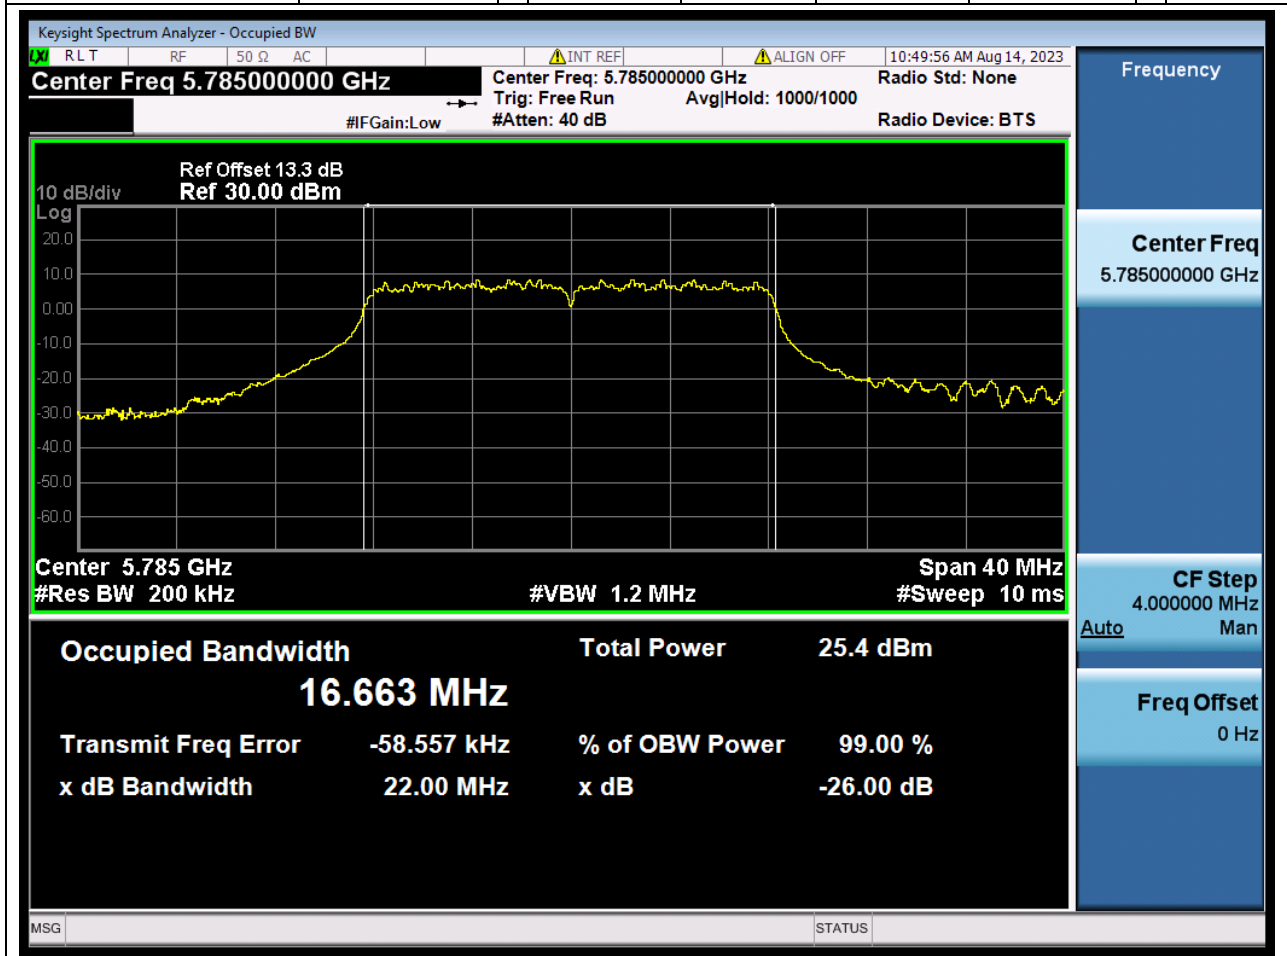

22. 802.11a_20M_U-NII-3_M

22.1. A.2.2-99% Bandwidth(SC-TJ2370069-S01)

Center Frequency (MHz)	OBW Power (%)	RBW (MHz)	Detector	Limit (MHz)	OBW (MHz)	Verdict
5785	99	0.2	Peak	0	16.662813	Unknown