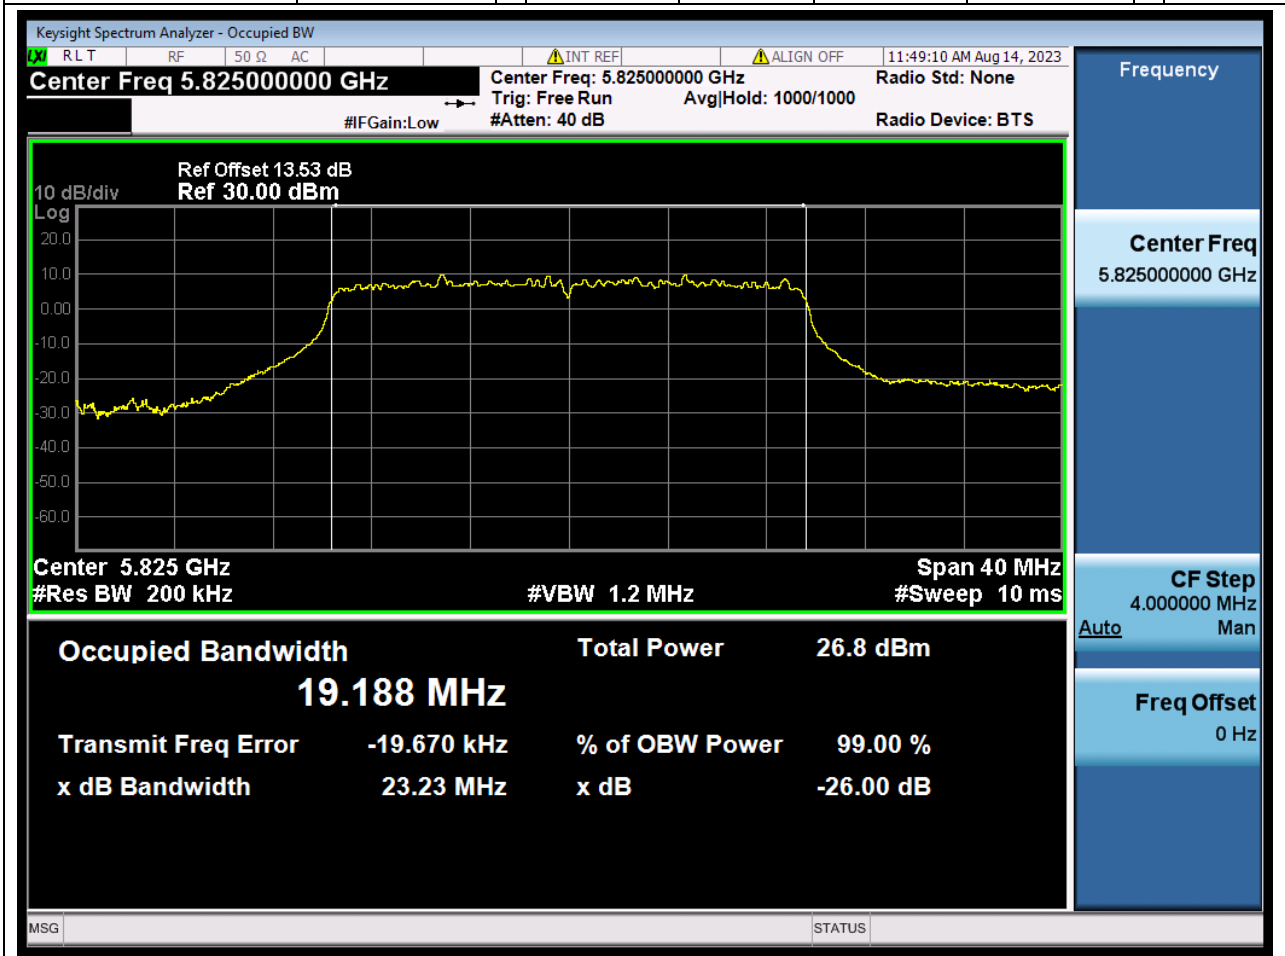

37. 802.11ax_20M_U-NII-3_H

37.1. A.2.2-99% Bandwidth(SC-TJ2370069-S01)

Center Frequency (MHz)	OBW Power (%)	RBW (MHz)	Detector	Limit (MHz)	OBW (MHz)	Verdict
5825	99	0.2	Peak	0	19.187562	Unknown