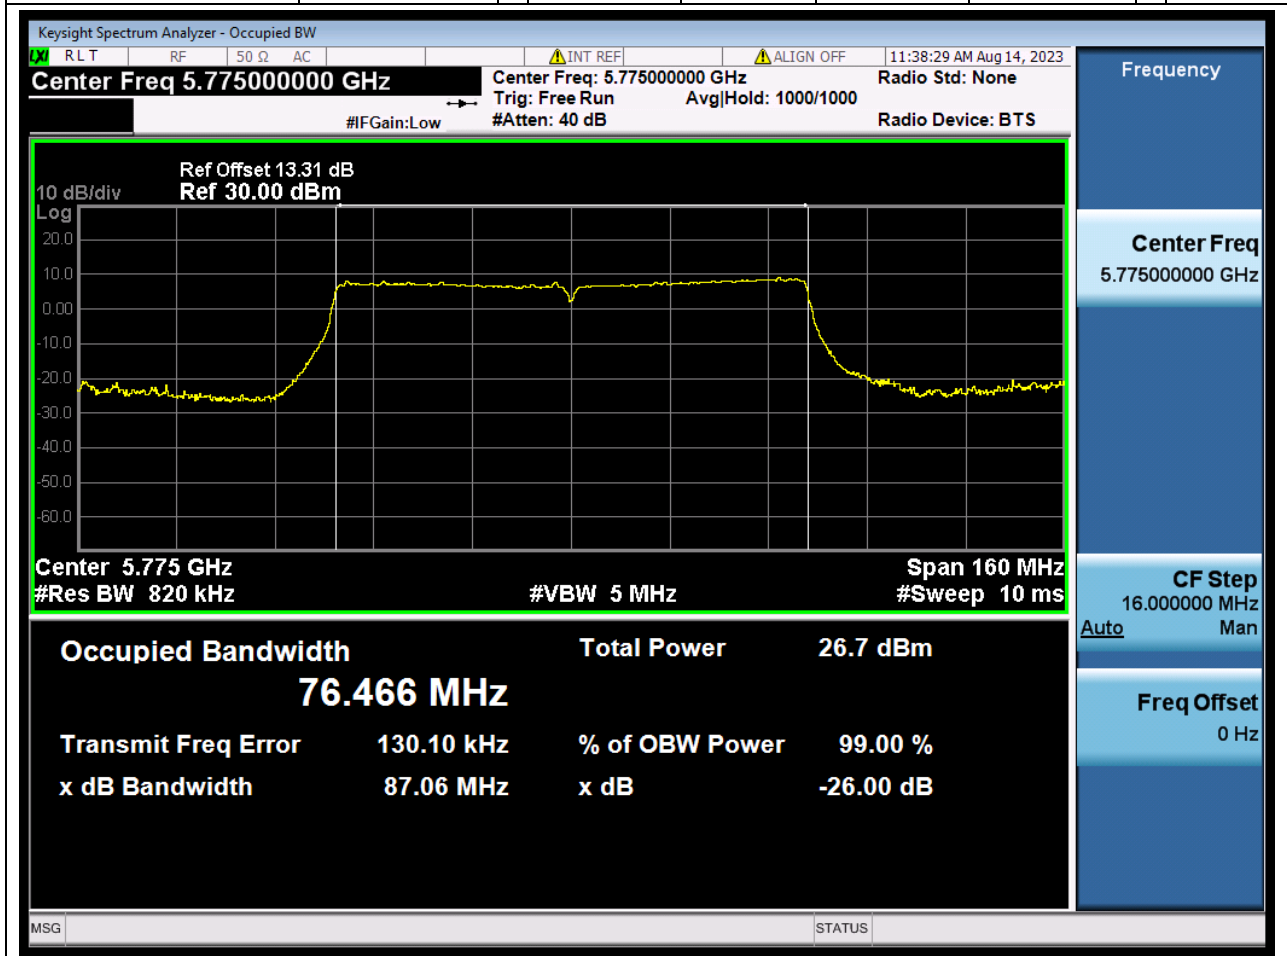

34. 802.11ac_80M_U-NII-3_M

34.1. A.2.2-99% Bandwidth(SC-TJ2370069-S01)

Center Frequency (MHz)	OBW Power (%)	RBW (MHz)	Detector	Limit (MHz)	OBW (MHz)	Verdict
5775	99	0.82	Peak	0	76.465923	Unknown