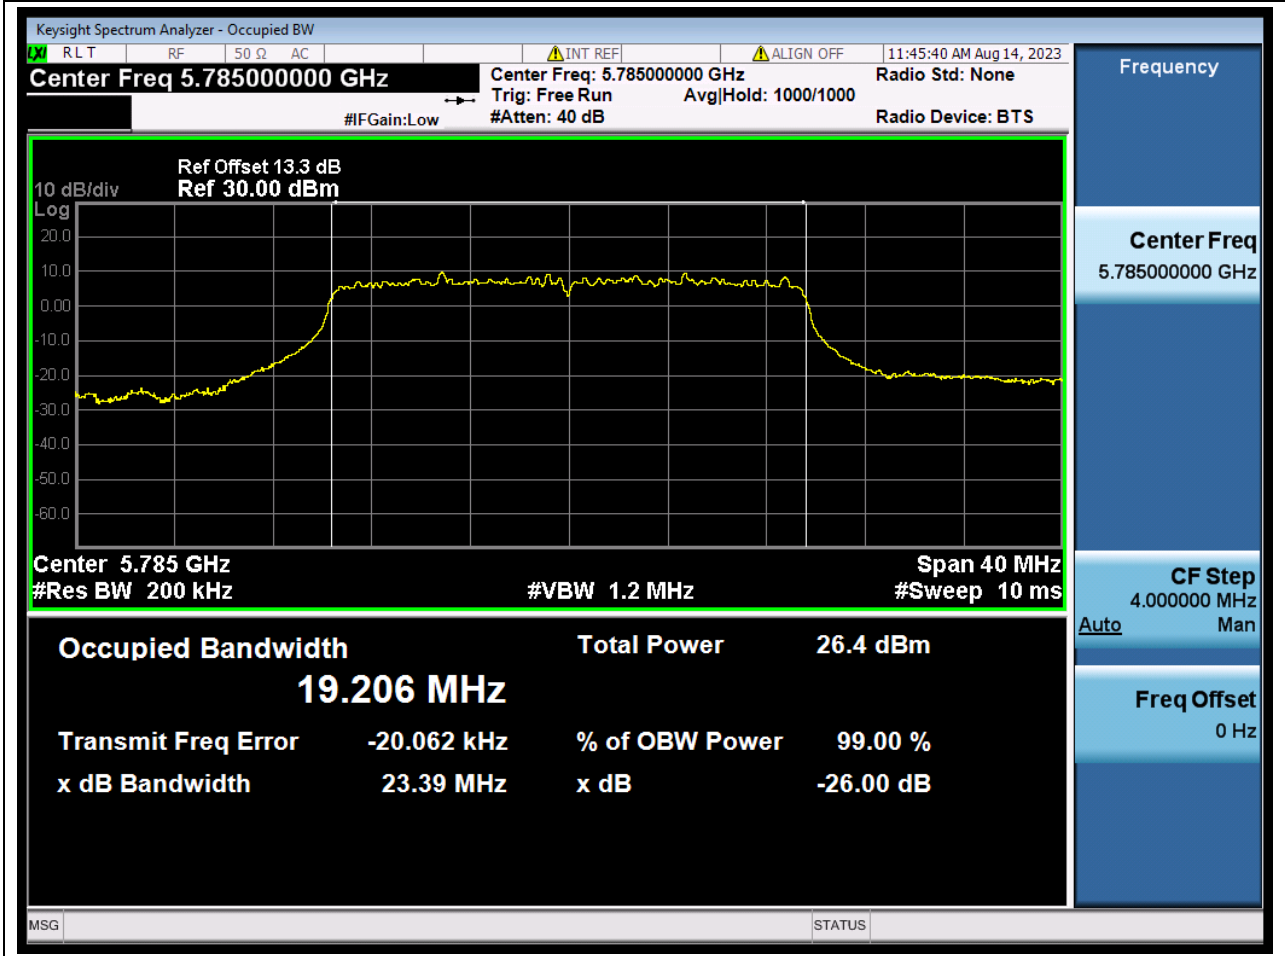

36. 802.11ax_20M_U-NII-3_M

36.1. A.2.2-99% Bandwidth(SC-TJ2370069-S01)

Center Frequency (MHz)	OBW Power (%)	RBW (MHz)	Detector	Limit (MHz)	OBW (MHz)	Verdict
5785	99	0.2	Peak	0	19.206154	Unknown