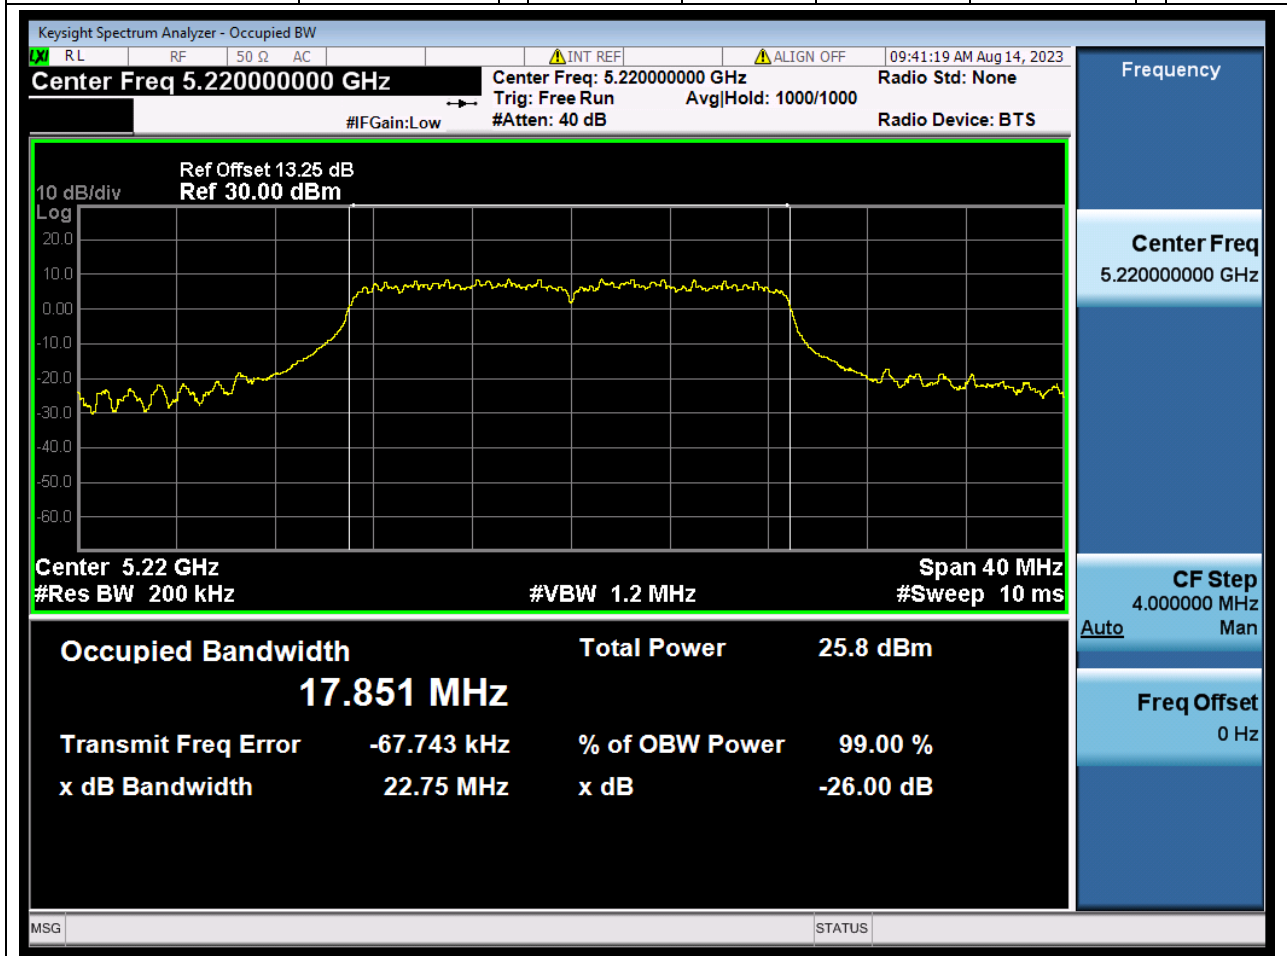

5. 802.11n_20M_U-NII-1_M

5.1. A.2.2-99% Bandwidth(SC-TJ2370069-S01)

Center Frequency (MHz)	OBW Power (%)	RBW (MHz)	Detector	Limit (MHz)	OBW (MHz)	Verdict
5220	99	0.2	Peak	0	17.851102	Unknown