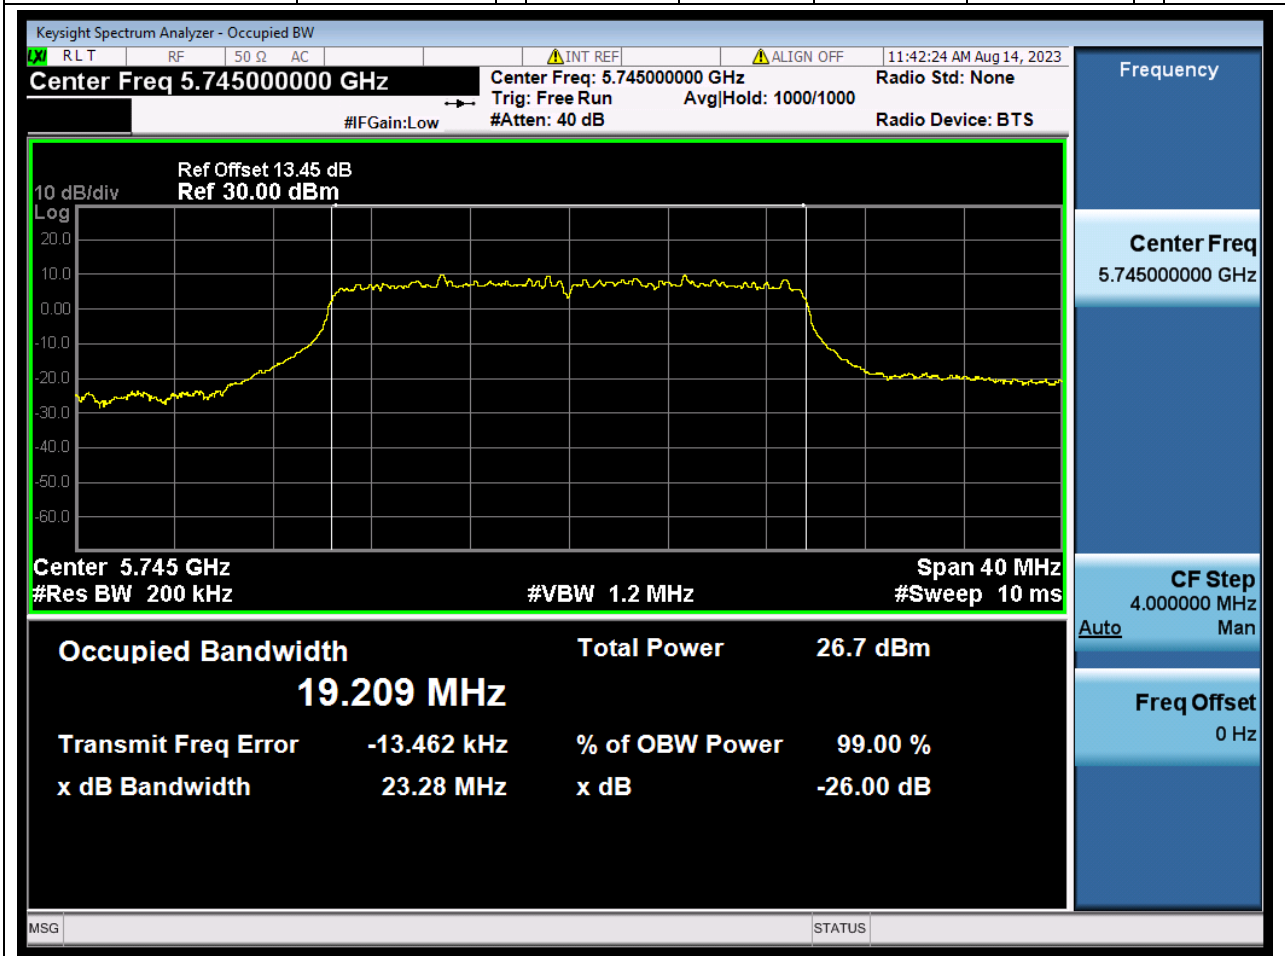

35. 802.11ax_20M_U-NII-3_L

35.1. A.2.2-99% Bandwidth(SC-TJ2370069-S01)

Center Frequency (MHz)	OBW Power (%)	RBW (MHz)	Detector	Limit (MHz)	OBW (MHz)	Verdict
5745	99	0.2	Peak	0	19.208601	Unknown