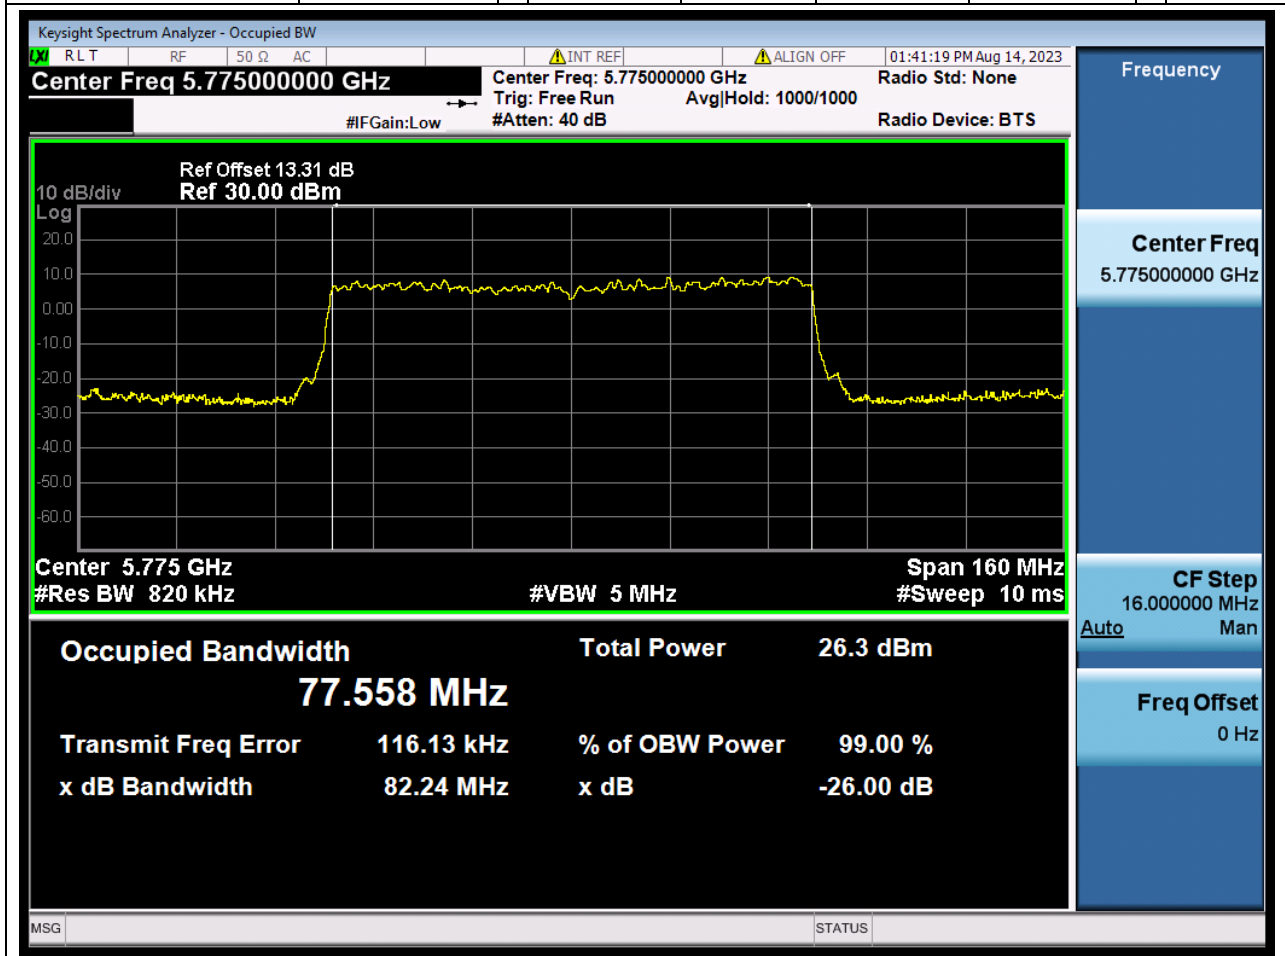

40. 802.11ax_80M_U-NII-3_M

40.1. A.2.2-99% Bandwidth(SC-TJ2370069-S01)

Center Frequency (MHz)	OBW Power (%)	RBW (MHz)	Detector	Limit (MHz)	OBW (MHz)	Verdict
5775	99	0.82	Peak	0	77.557856	Unknown