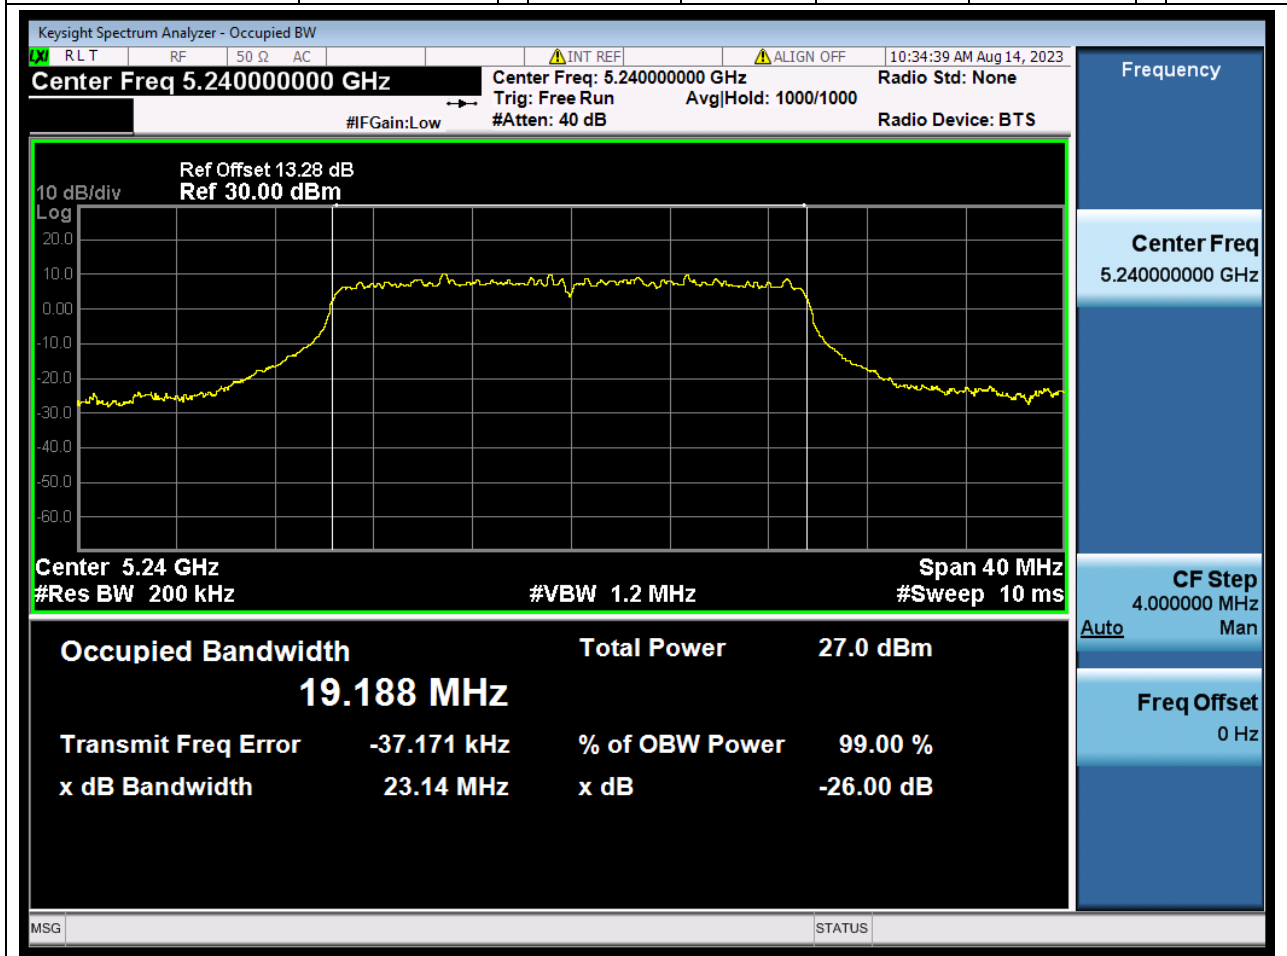

17. 802.11ax_20M_U-NII-1_H

17.1. A.2.2-99% Bandwidth(SC-TJ2370069-S01)

Center Frequency (MHz)	OBW Power (%)	RBW (MHz)	Detector	Limit (MHz)	OBW (MHz)	Verdict
5240	99	0.2	Peak	0	19.188458	Unknown