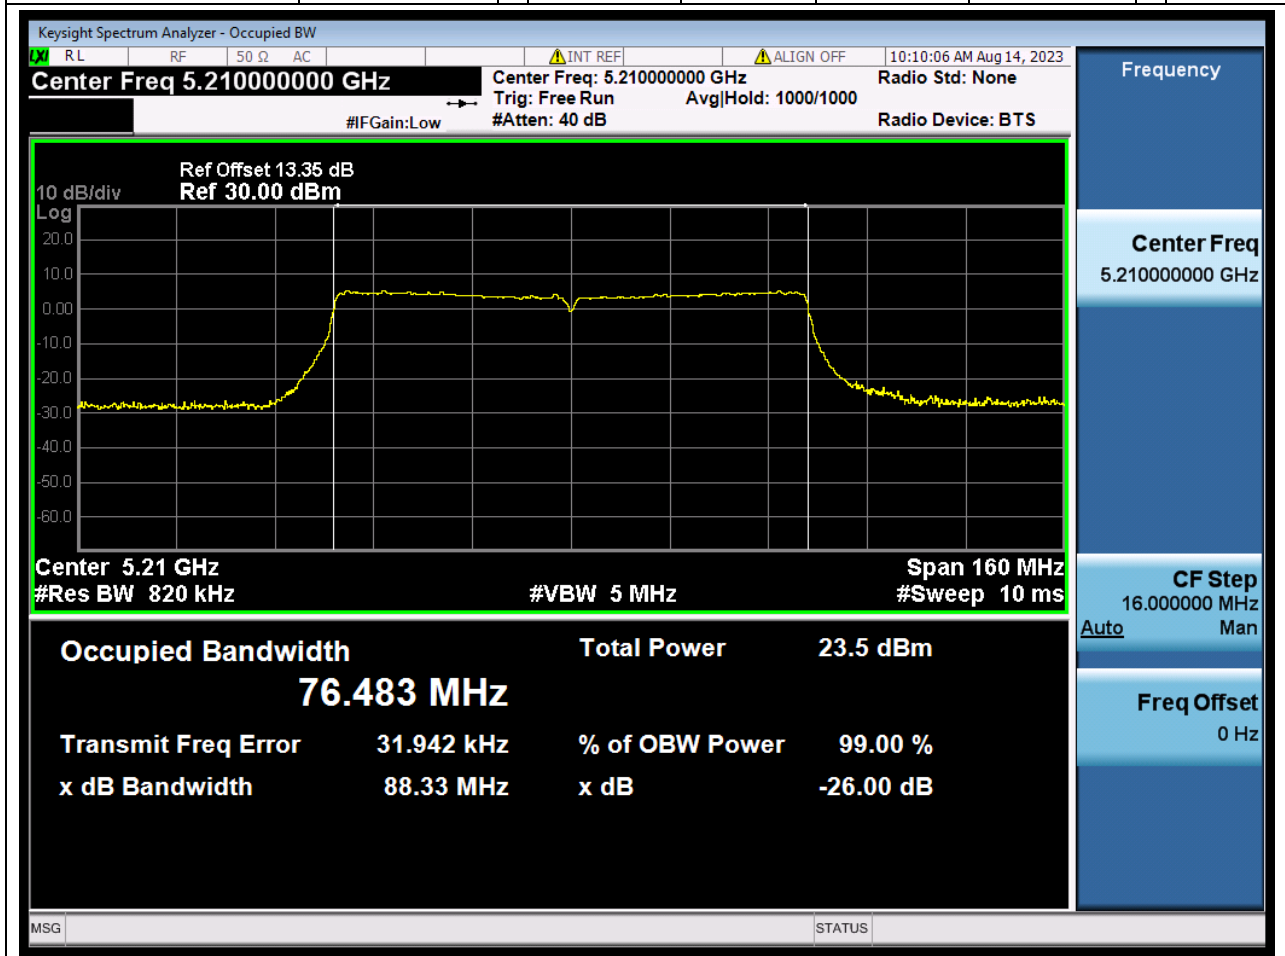

14. 802.11ac_80M_U-NII-1_M

14.1. A.2.2-99% Bandwidth(SC-TJ2370069-S01)

Center Frequency (MHz)	OBW Power (%)	RBW (MHz)	Detector	Limit (MHz)	OBW (MHz)	Verdict
5210	99	0.82	Peak	0	76.482984	Unknown