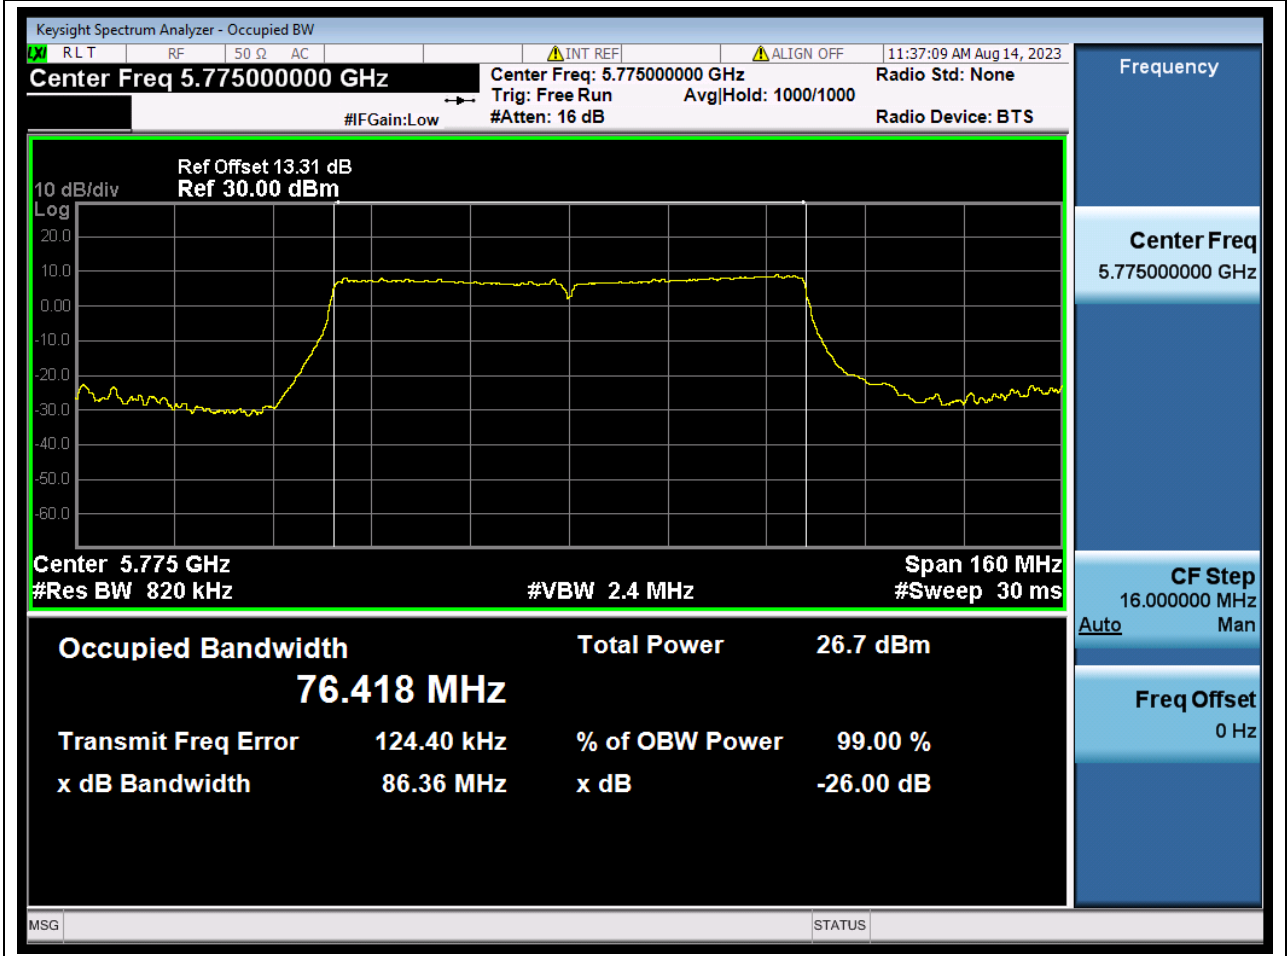

34. 802.11ac_80M_U-NII-3_M

34.1. A.2-26dB Bandwidth(SC-TJ2370069-S01)

Center Frequency (MHz)	XdB Down	RBW (MHz)	Detector	Limit (MHz)	XdB BandWidth (MHz)	Verdict
5775	26	0.82	Peak	0	86.361901	Unknow