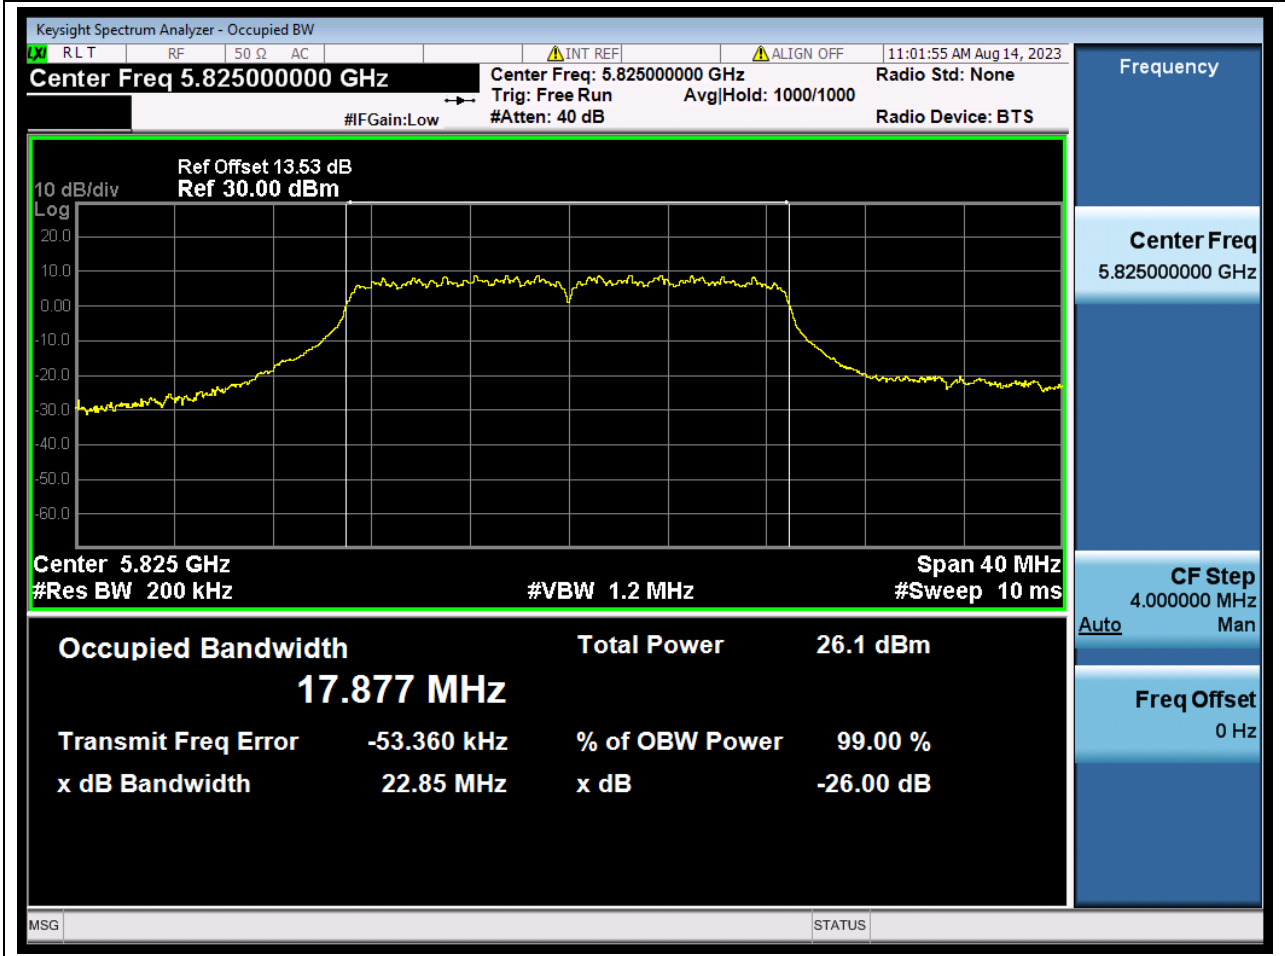

26. 802.11n_20M_U-NII-3_H

26.1. A.2.2-99% Bandwidth(SC-TJ2370069-S01)

Center Frequency (MHz)	OBW Power (%)	RBW (MHz)	Detector	Limit (MHz)	OBW (MHz)	Verdict
5825	99	0.2	Peak	0	17.876905	Unknown