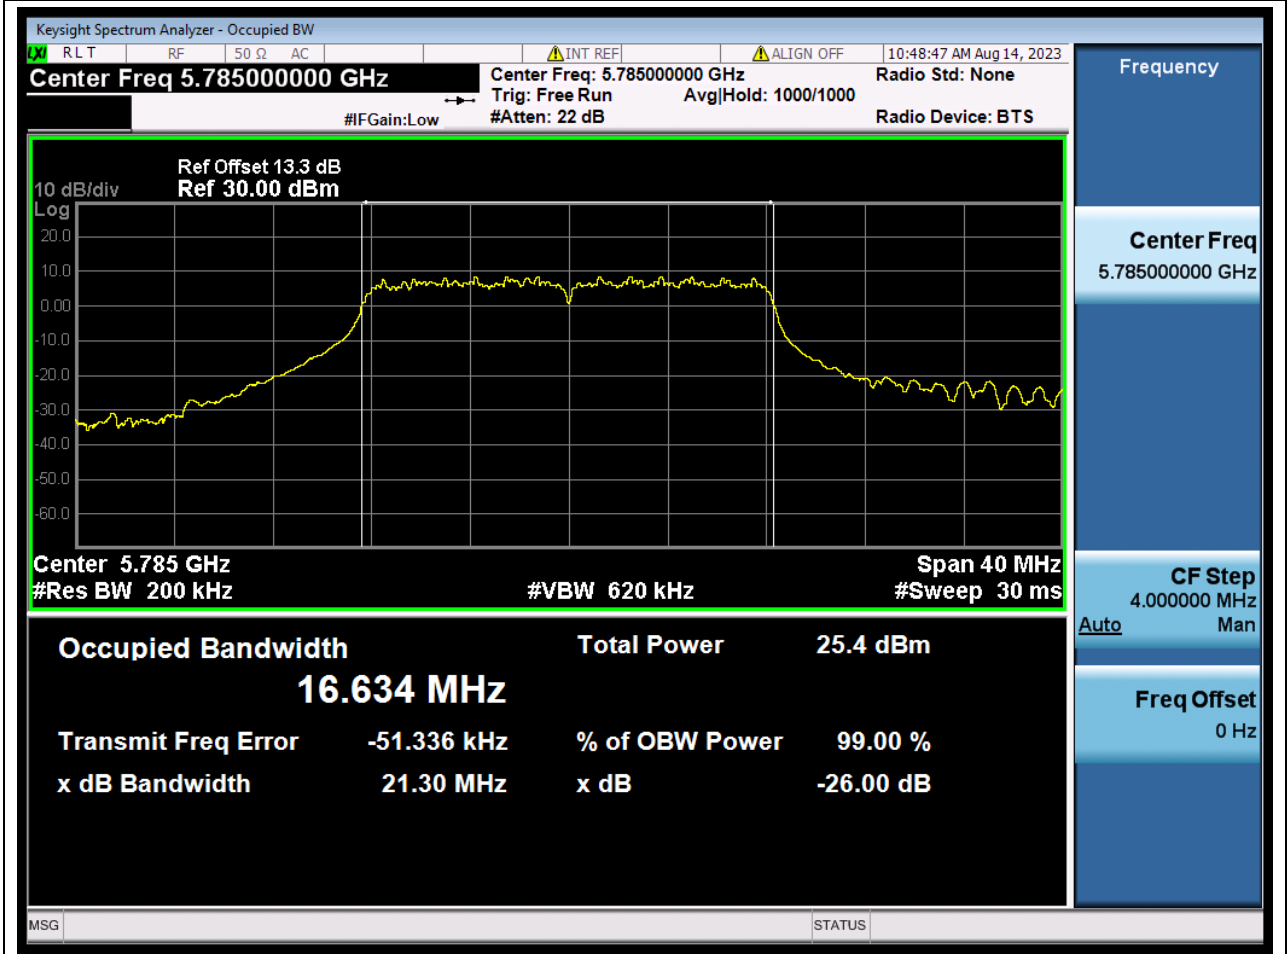

22. 802.11a_20M_U-NII-3_M

22.1. A.2-26dB Bandwidth(SC-TJ2370069-S01)

Center Frequency (MHz)	XdB Down	RBW (MHz)	Detector	Limit (MHz)	XdB BandWidth (MHz)	Verdict
5785	26	0.2	Peak	0	21.30464	Unknow