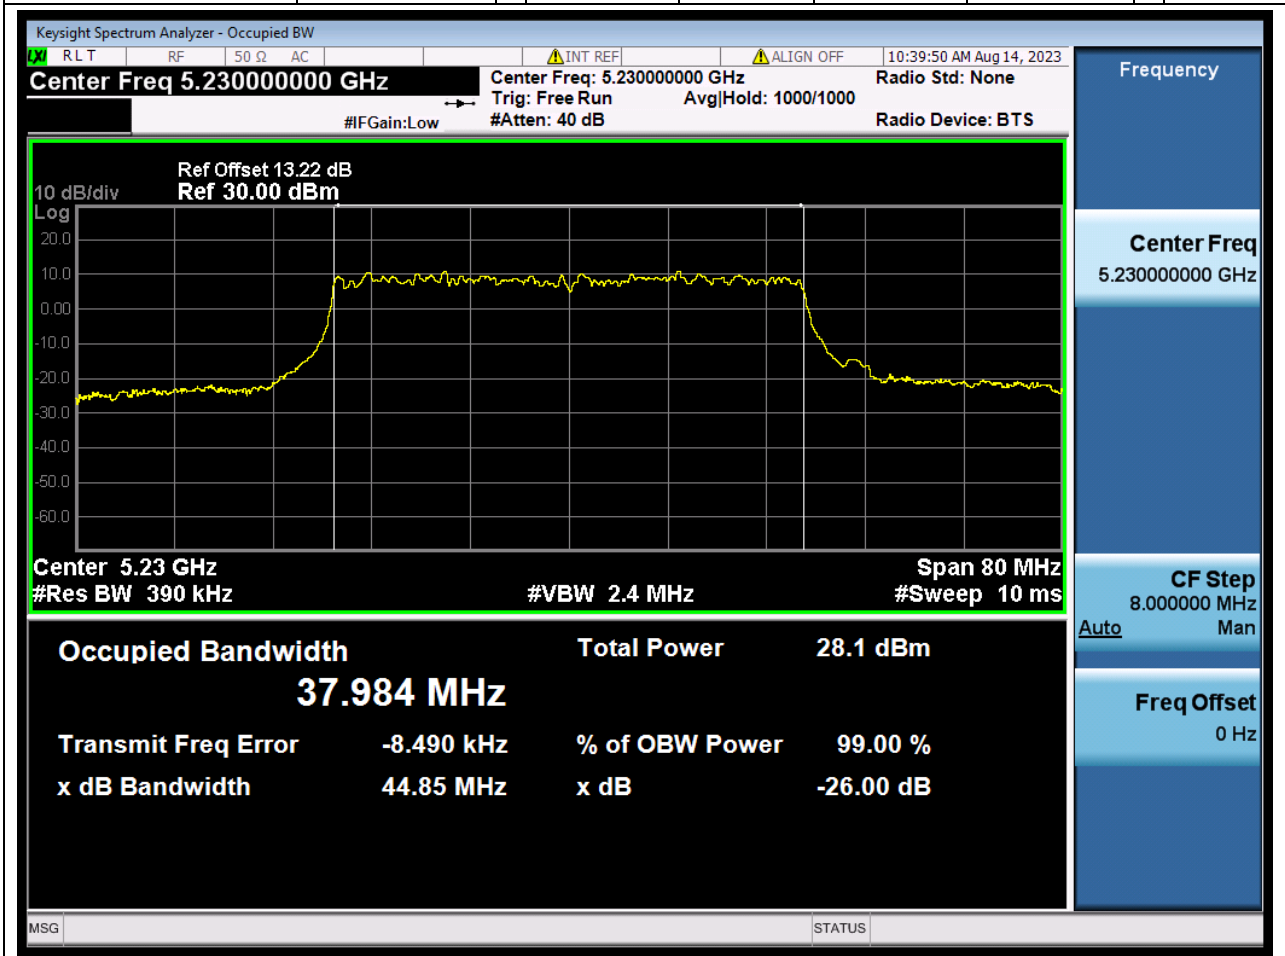

19. 802.11ax_40M_U-NII-1_H

19.1. A.2.2-99% Bandwidth(SC-TJ2370069-S01)

Center Frequency (MHz)	OBW Power (%)	RBW (MHz)	Detector	Limit (MHz)	OBW (MHz)	Verdict
5230	99	0.39	Peak	0	37.983674	Unknown