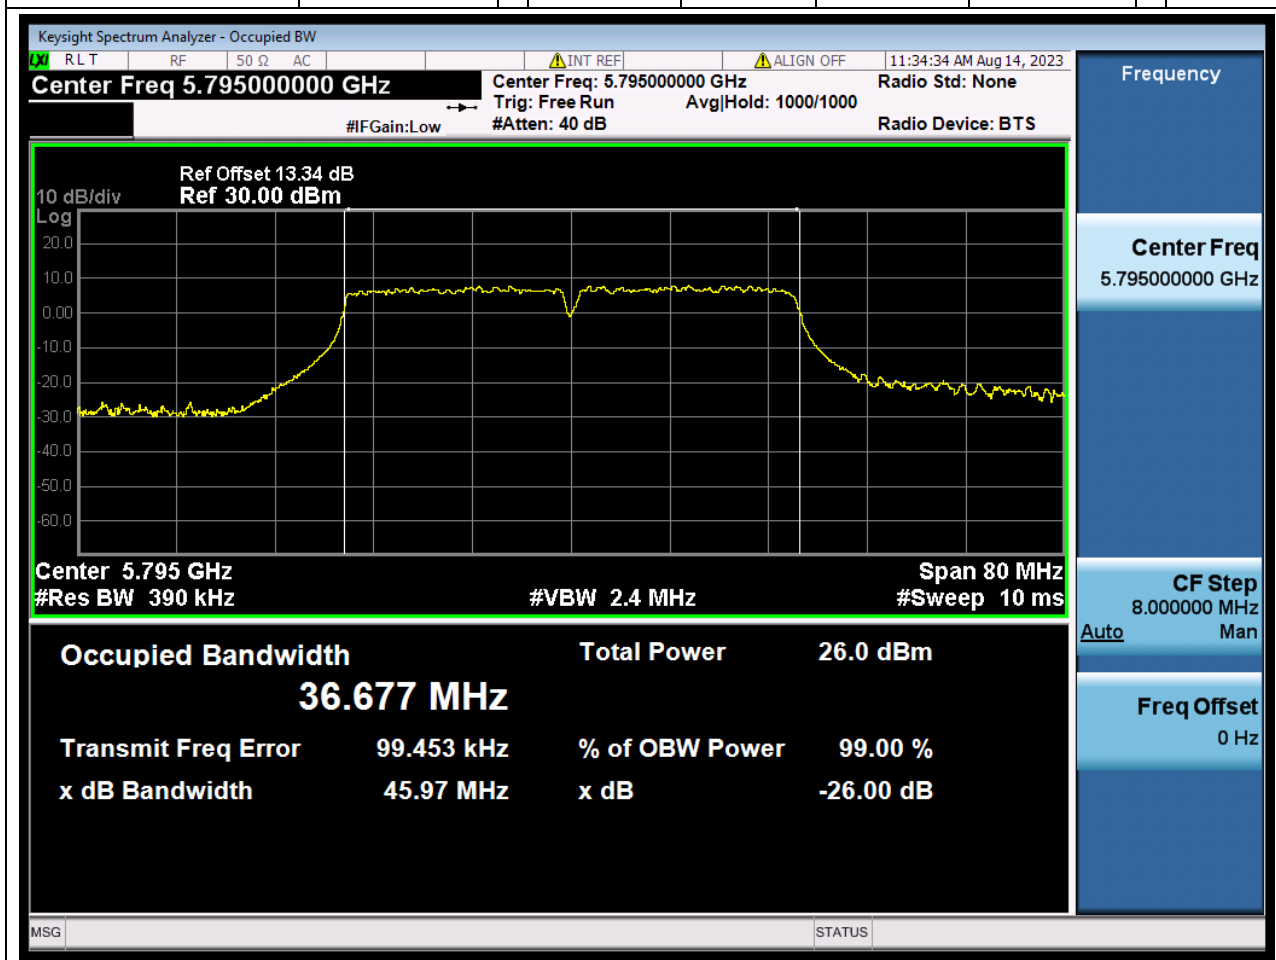

33. 802.11ac_40M_U-NII-3_H

33.1. A.2.2-99% Bandwidth(SC-TJ2370069-S01)

Center Frequency (MHz)	OBW Power (%)	RBW (MHz)	Detector	Limit (MHz)	OBW (MHz)	Verdict
5795	99	0.39	Peak	0	36.676665	Unknown