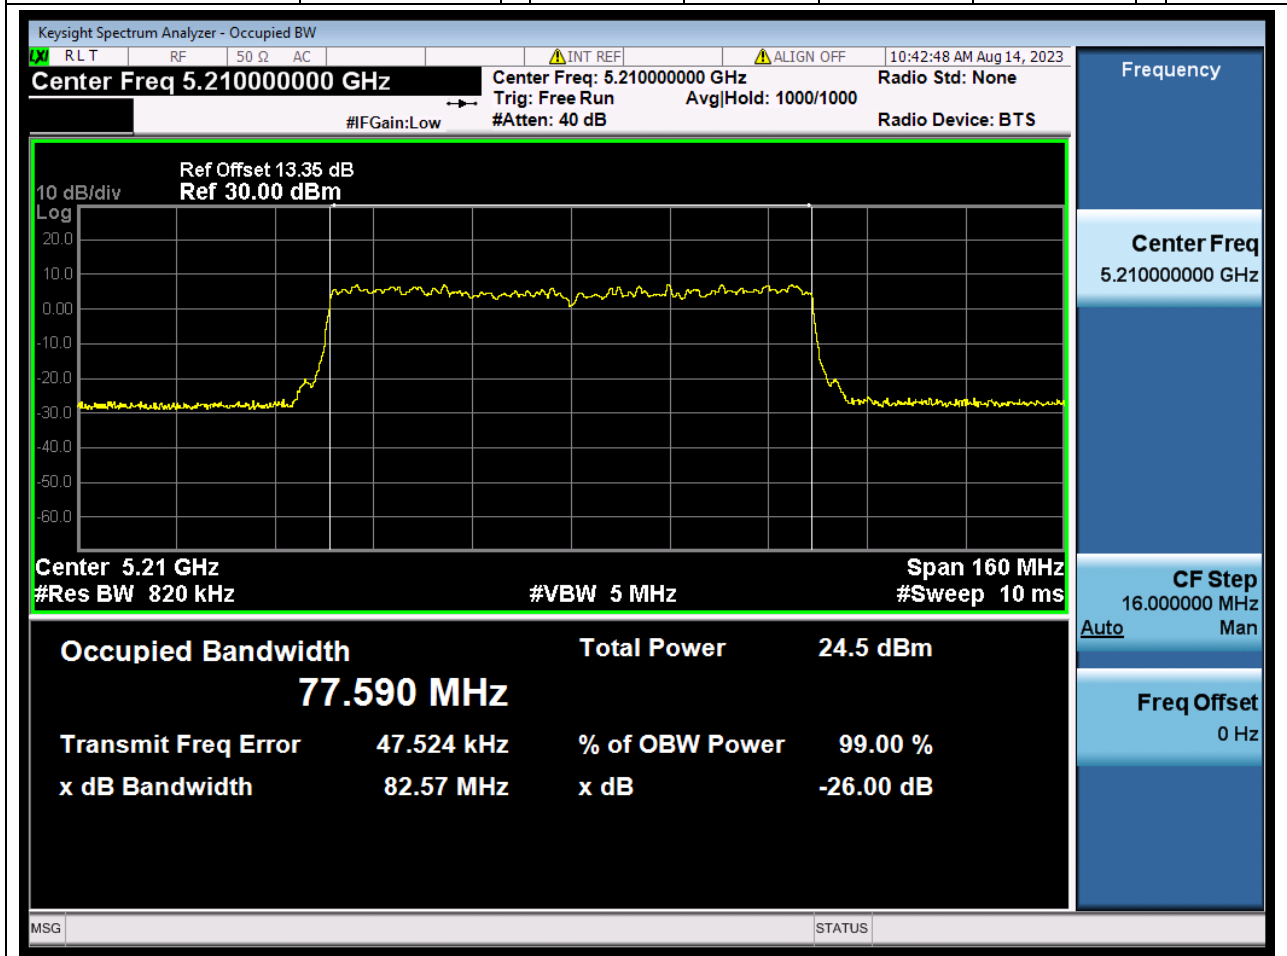

20. 802.11ax_80M_U-NII-1_M

20.1. A.2.2-99% Bandwidth(SC-TJ2370069-S01)

Center Frequency (MHz)	OBW Power (%)	RBW (MHz)	Detector	Limit (MHz)	OBW (MHz)	Verdict
5210	99	0.82	Peak	0	77.58991	Unknown