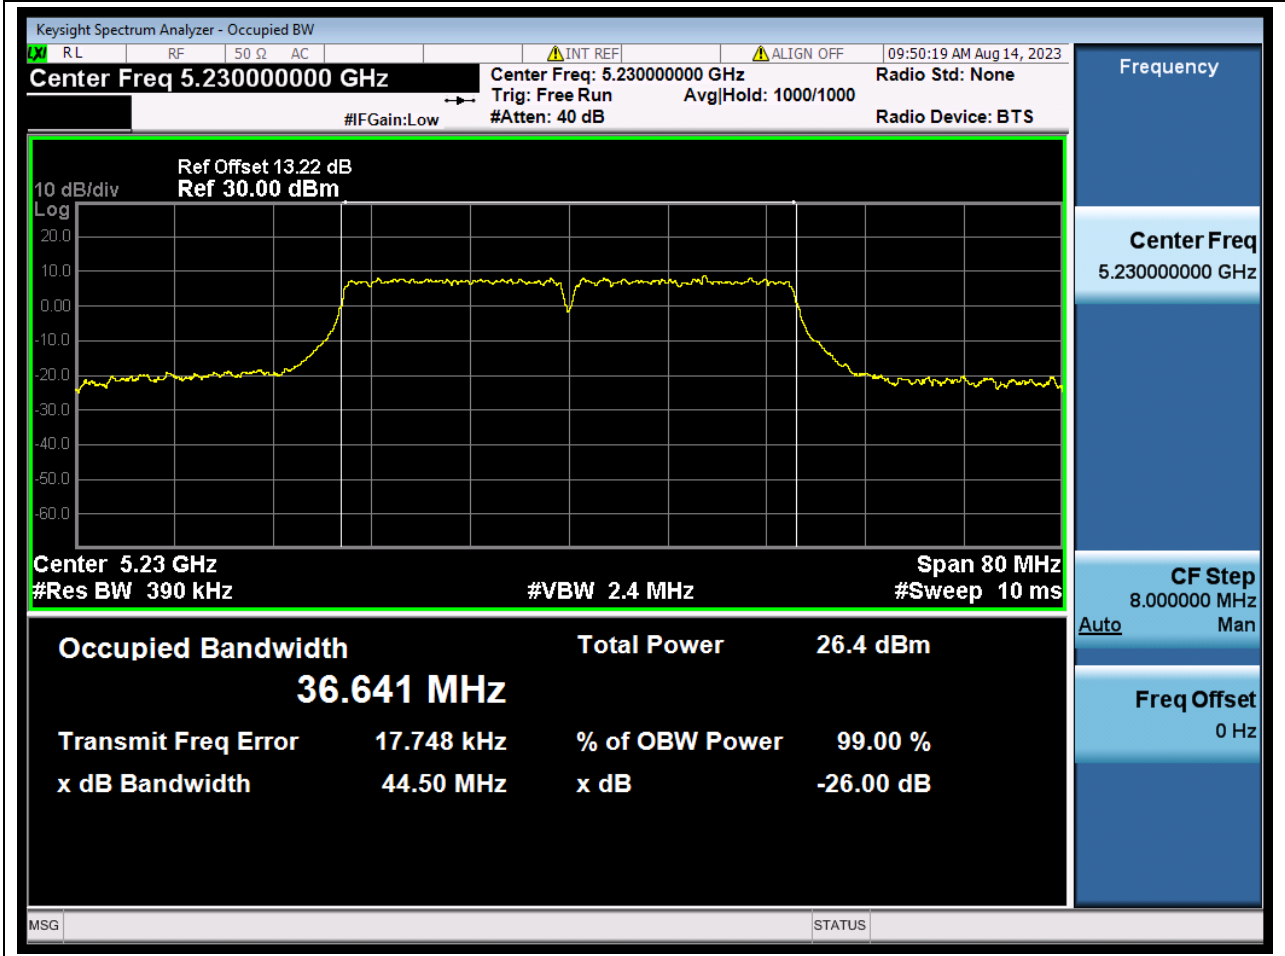

8. 802.11n_40M_U-NII-1_H

8.1. A.2.2-99% Bandwidth(SC-TJ2370069-S01)

Center Frequency (MHz)	OBW Power (%)	RBW (MHz)	Detector	Limit (MHz)	OBW (MHz)	Verdict
5230	99	0.39	Peak	0	36.641088	Unknown