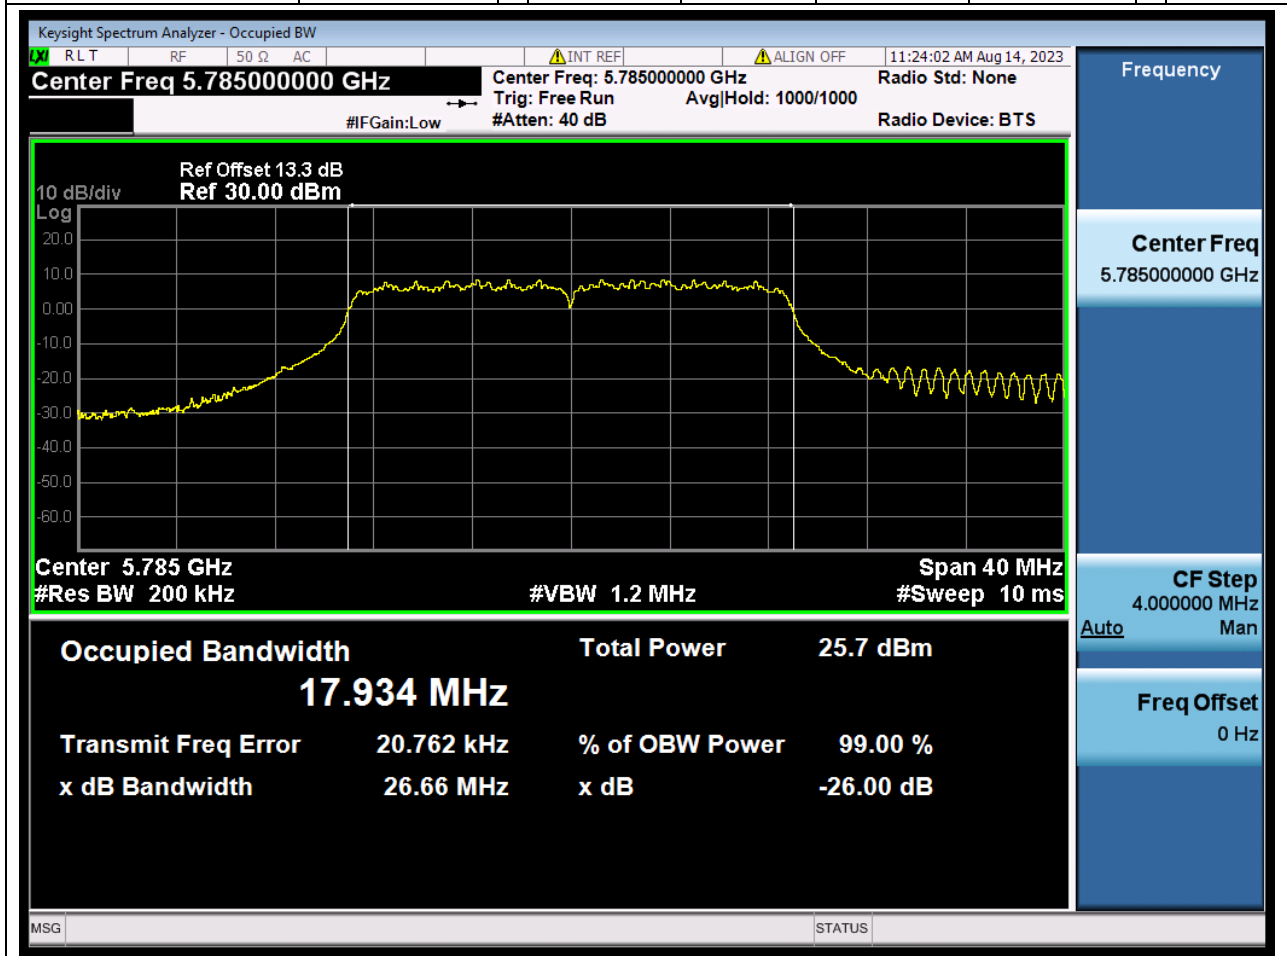

30. 802.11ac_20M_U-NII-3_M

30.1. A.2.2-99% Bandwidth(SC-TJ2370069-S01)

Center Frequency (MHz)	OBW Power (%)	RBW (MHz)	Detector	Limit (MHz)	OBW (MHz)	Verdict
5785	99	0.2	Peak	0	17.933729	Unknown