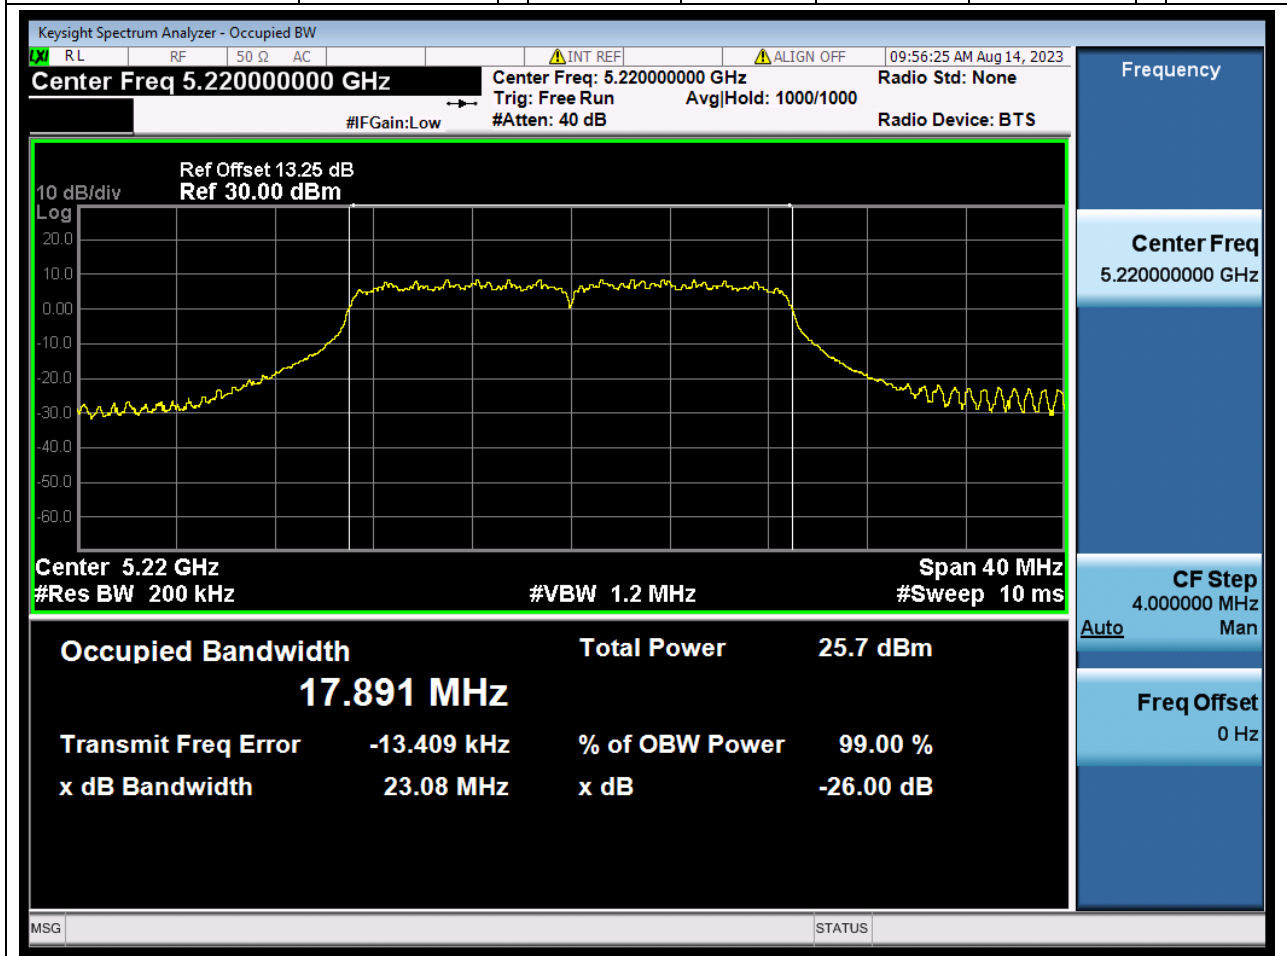

10. 802.11ac_20M_U-NII-1_M

10.1. A.2.2-99% Bandwidth(SC-TJ2370069-S01)

Center Frequency (MHz)	OBW Power (%)	RBW (MHz)	Detector	Limit (MHz)	OBW (MHz)	Verdict
5220	99	0.2	Peak	0	17.890748	Unknown