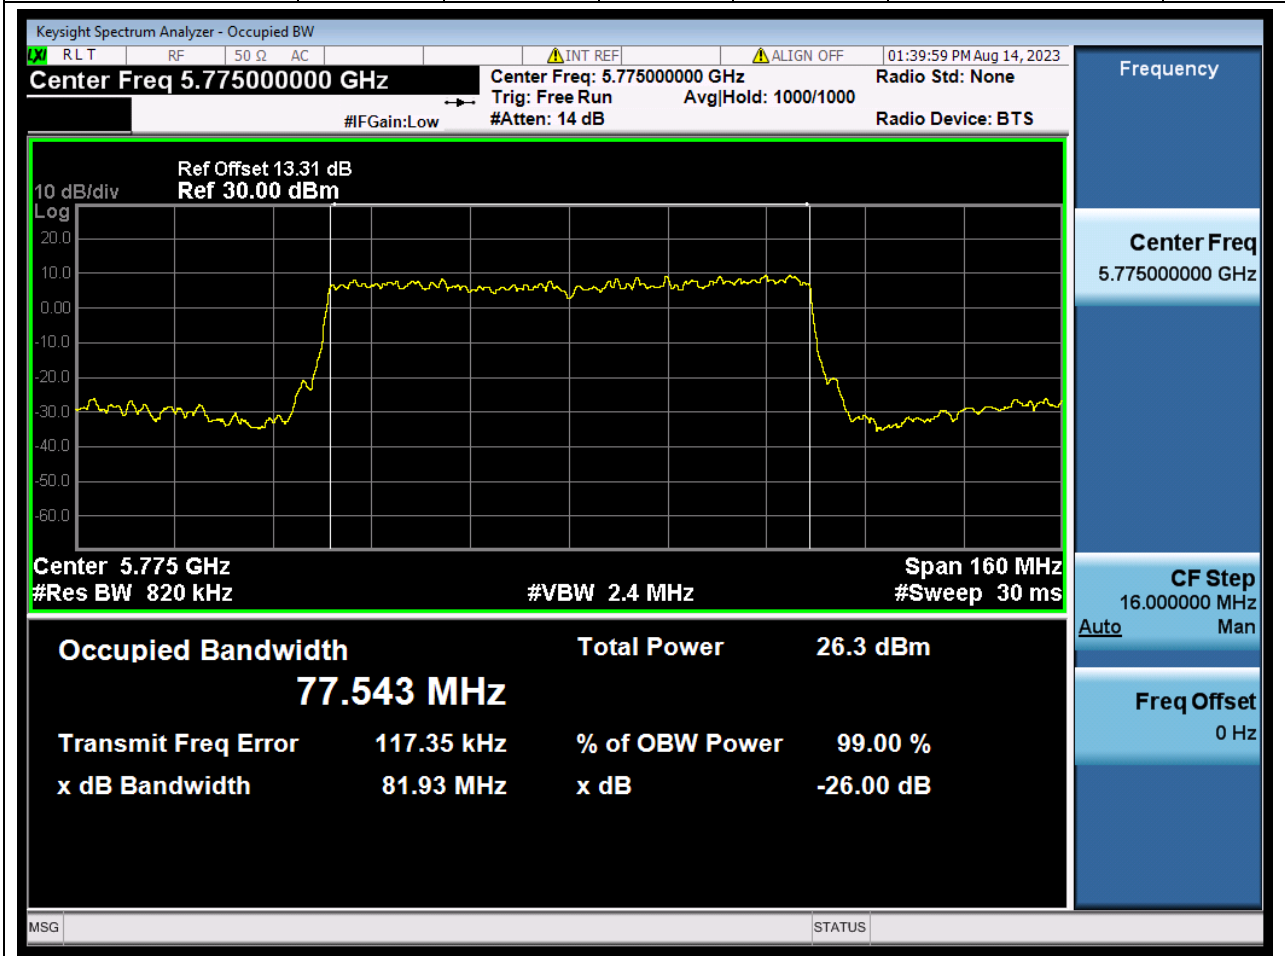

40. 802.11ax_80M_U-NII-3_M

40.1. A.2-26dB Bandwidth(SC-TJ2370069-S01)

Center Frequency (MHz)	XdB Down	RBW (MHz)	Detector	Limit (MHz)	XdB BandWidth (MHz)	Verdict
5775	26	0.82	Peak	0	81.925773	Unknow