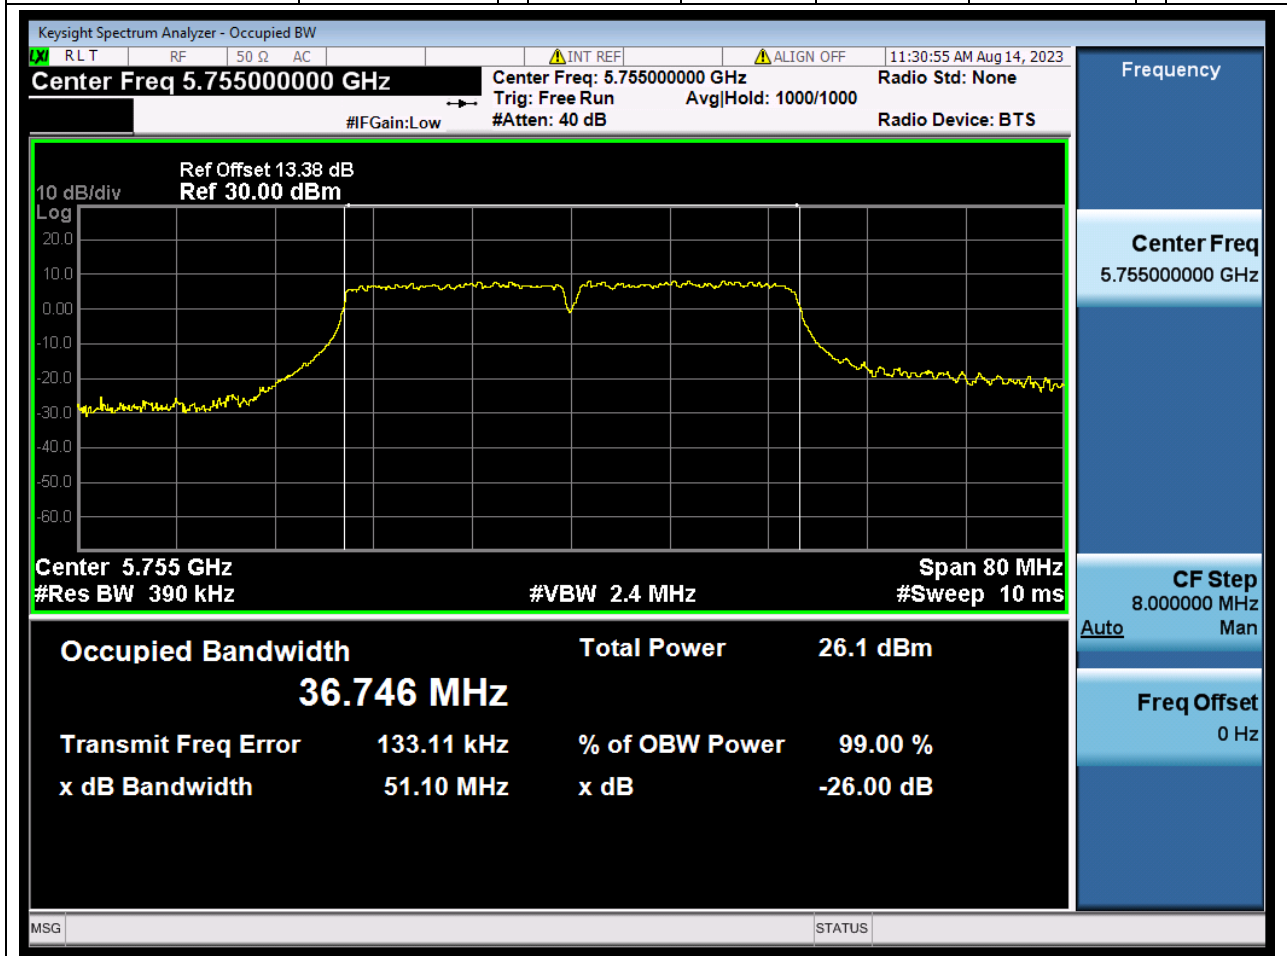

32. 802.11ac_40M_U-NII-3_L

32.1. A.2.2-99% Bandwidth(SC-TJ2370069-S01)

Center Frequency (MHz)	OBW Power (%)	RBW (MHz)	Detector	Limit (MHz)	OBW (MHz)	Verdict
5755	99	0.39	Peak	0	36.746083	Unknown