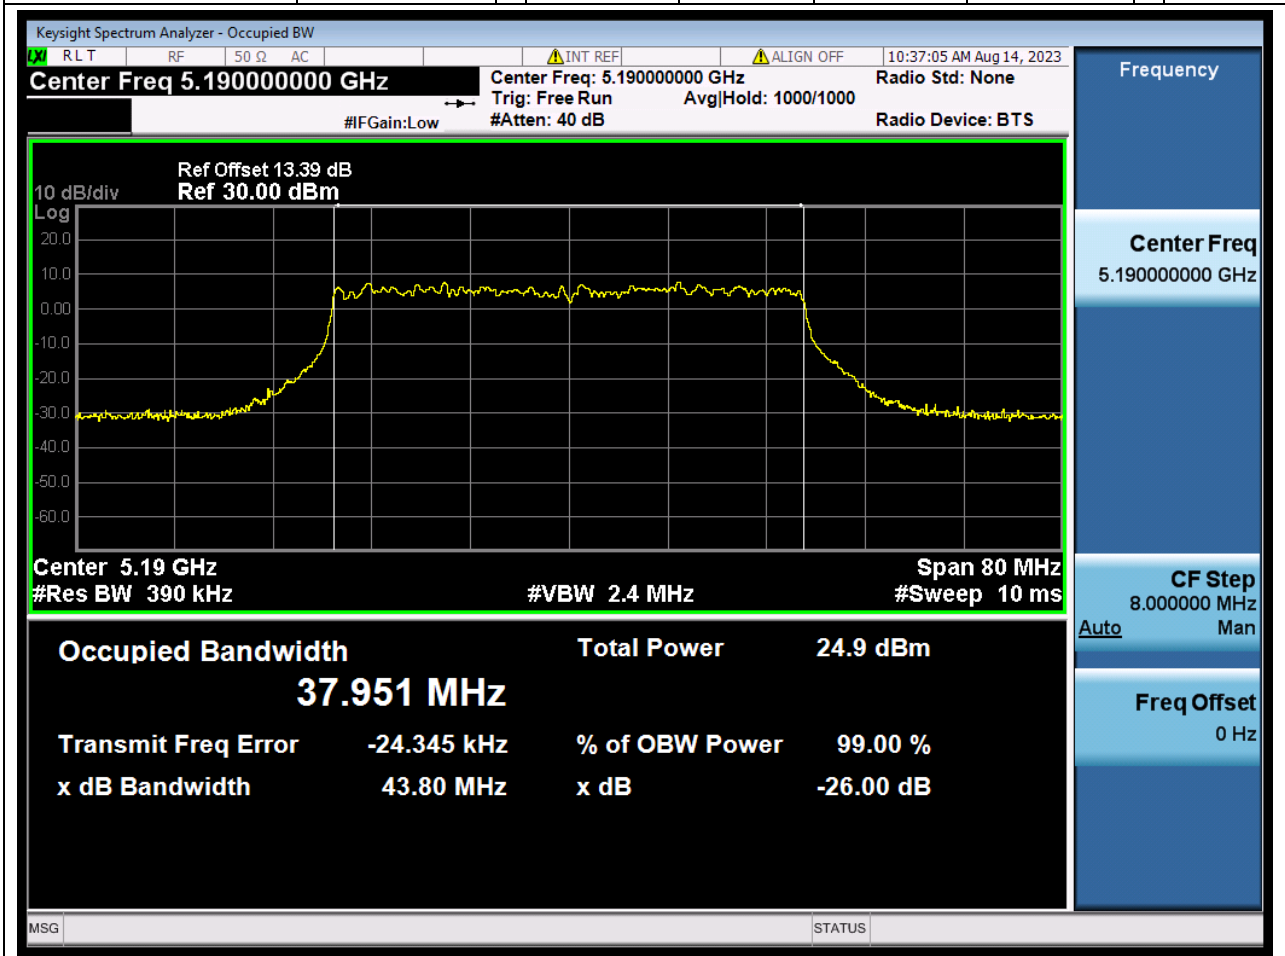

18. 802.11ax_40M_U-NII-1_L

18.1. A.2.2-99% Bandwidth(SC-TJ2370069-S01)

Center Frequency (MHz)	OBW Power (%)	RBW (MHz)	Detector	Limit (MHz)	OBW (MHz)	Verdict
5190	99	0.39	Peak	0	37.950695	Unknown