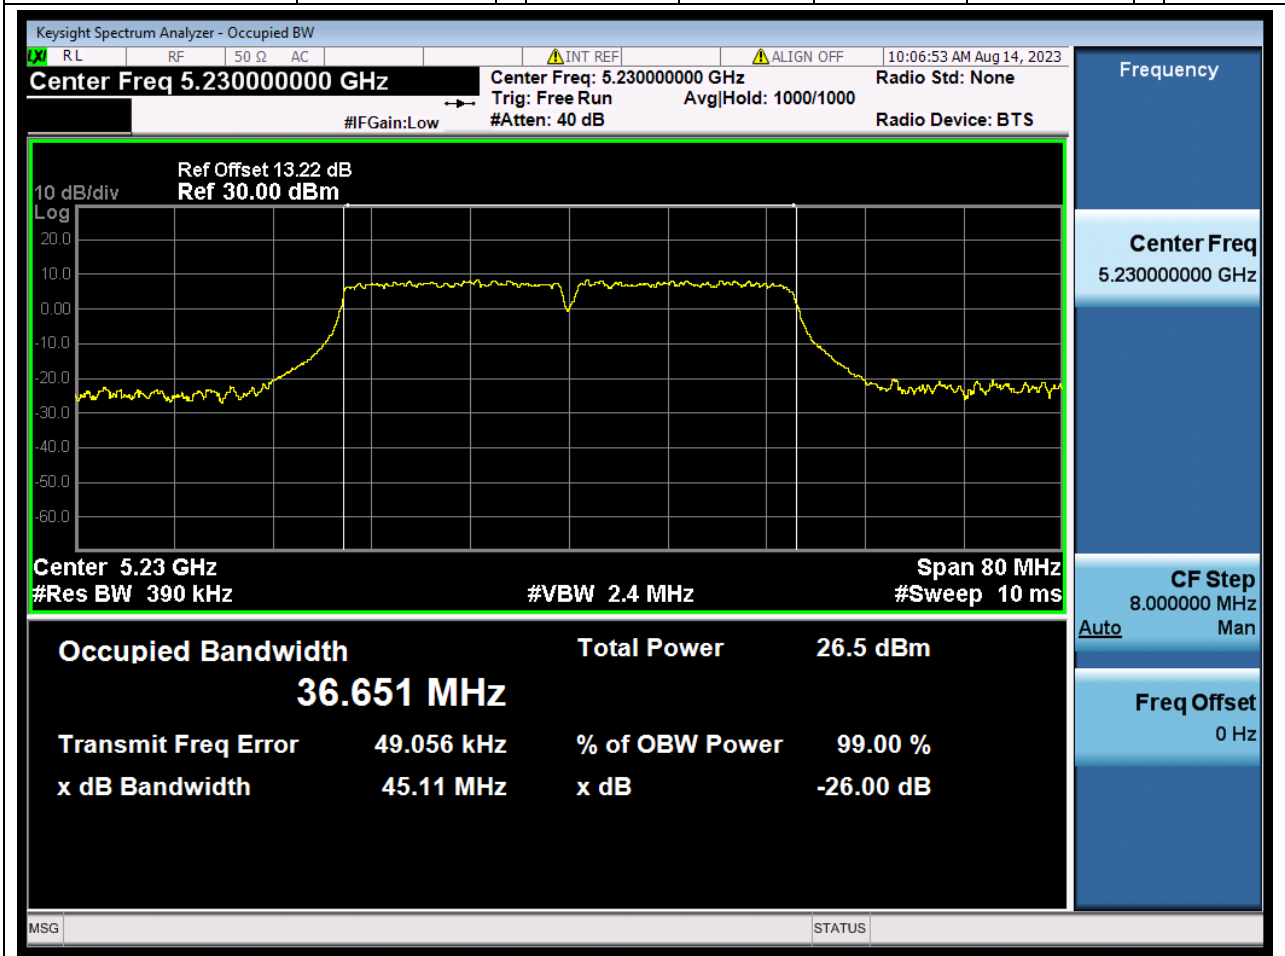

13. 802.11ac_40M_U-NII-1_H

13.1. A.2.2-99% Bandwidth(SC-TJ2370069-S01)

Center Frequency (MHz)	OBW Power (%)	RBW (MHz)	Detector	Limit (MHz)	OBW (MHz)	Verdict
5230	99	0.39	Peak	0	36.650705	Unknown