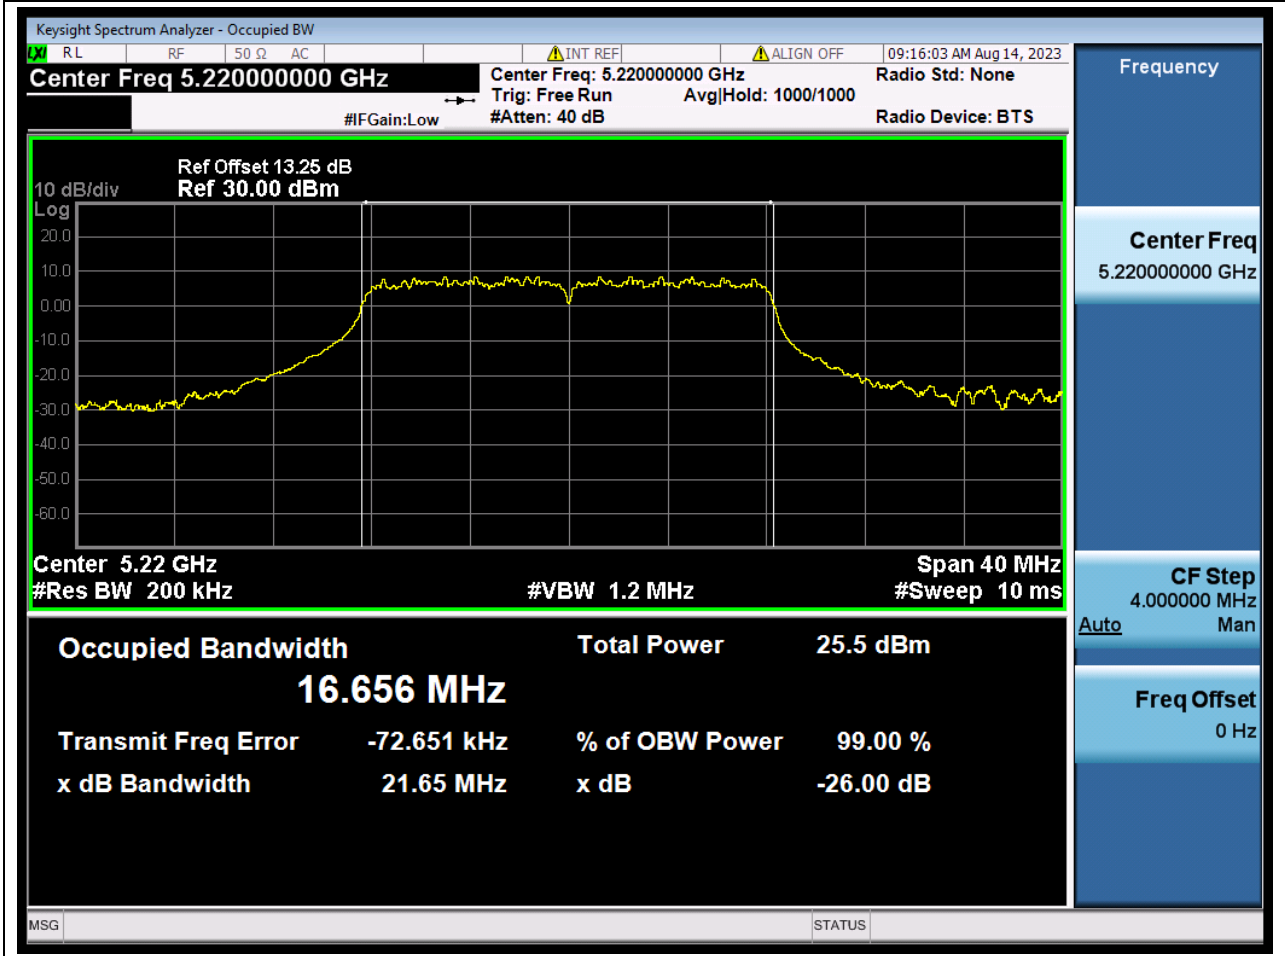

2. 802.11a_20M_U-NII-1_M

2.1. A.2.2-99% Bandwidth(SC-TJ2370069-S01)

Center Frequency (MHz)	OBW Power (%)	RBW (MHz)	Detector	Limit (MHz)	OBW (MHz)	Verdict
5220	99	0.2	Peak	0	16.656105	Unknown