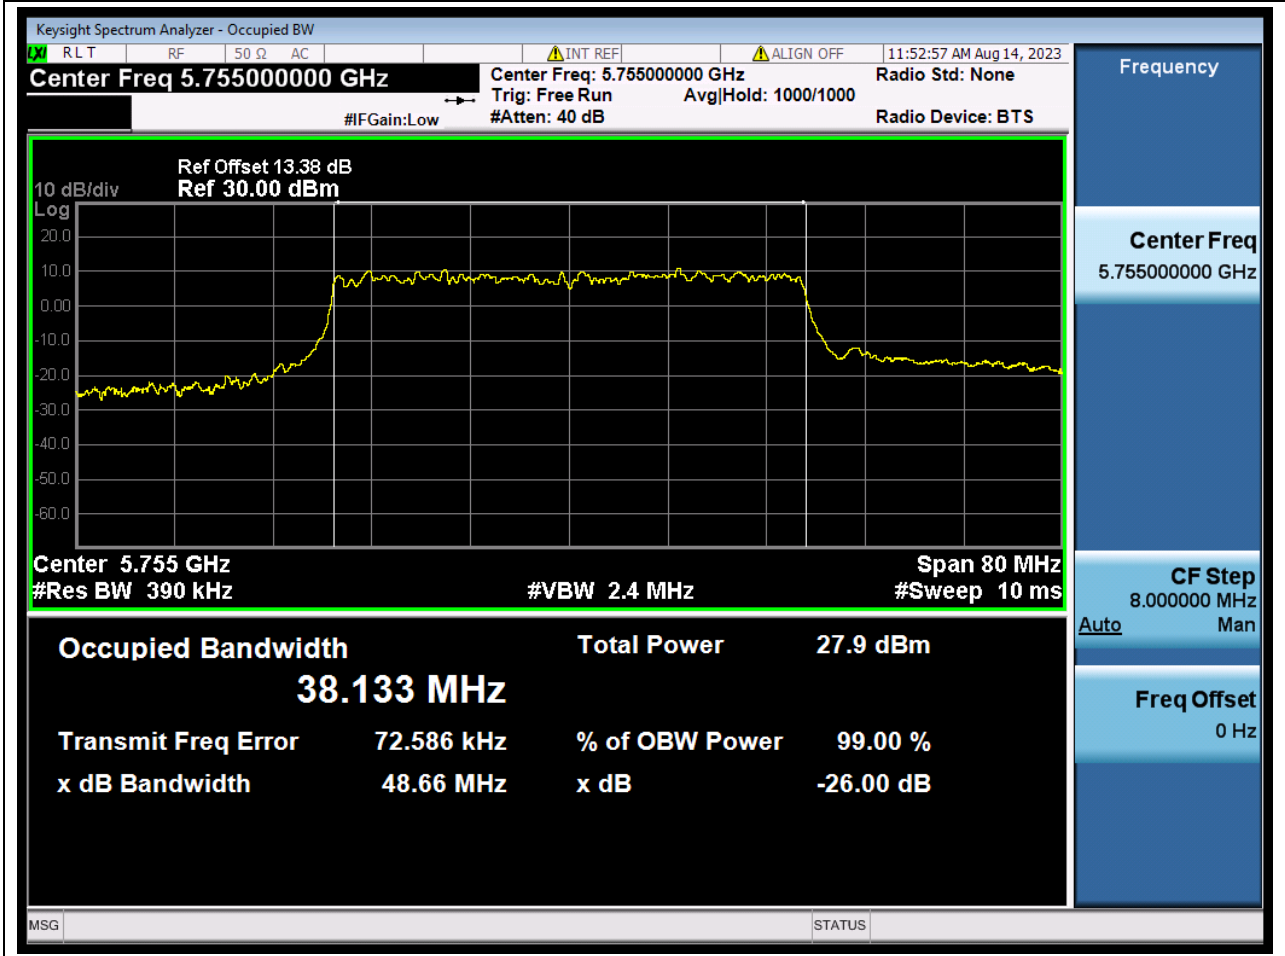

38. 802.11ax_40M_U-NII-3_L

38.1. A.2.2-99% Bandwidth(SC-TJ2370069-S01)

Center Frequency (MHz)	OBW Power (%)	RBW (MHz)	Detector	Limit (MHz)	OBW (MHz)	Verdict
5755	99	0.39	Peak	0	38.133311	Unknown