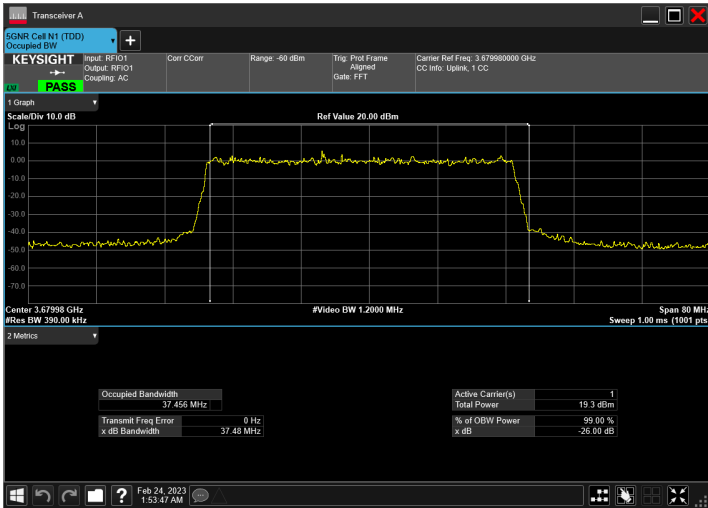

DC_5A_n48A_10MHz|40MHz_30kHz_836.5MHz|3679.98MHz_QPSK|DFT-s-OFDM 256 QAM_RB1@50|RB100@0

DC_5A_n48A_10MHz|40MHz_30kHz_836.5MHz|3679.98MHz_QPSK|DFT-s-OFDM 16 QAM_RB1@50|RB100@0