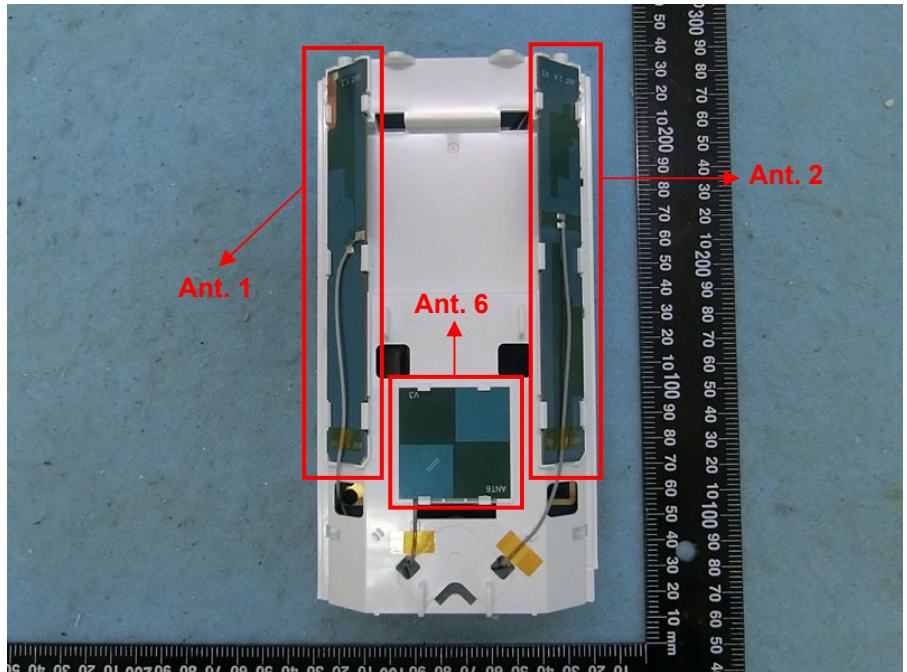

Brand Name: Jextream Model Name: CG770

Lithium Ion
Polymer(LIP)
battery