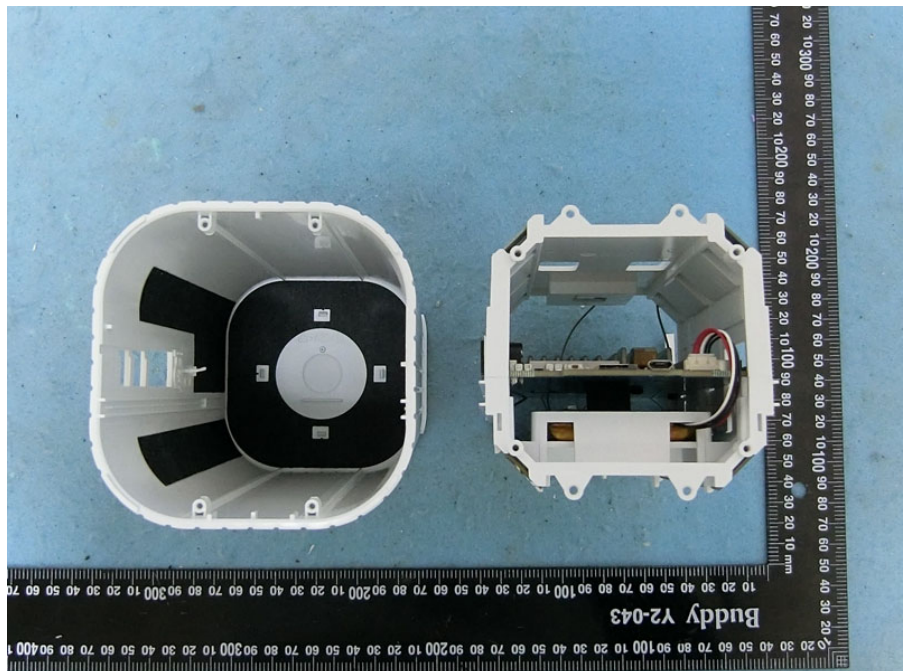

Brand Name: Jextream Model Name: CG770

Lithium Ion
Polymer(LIP)
battery