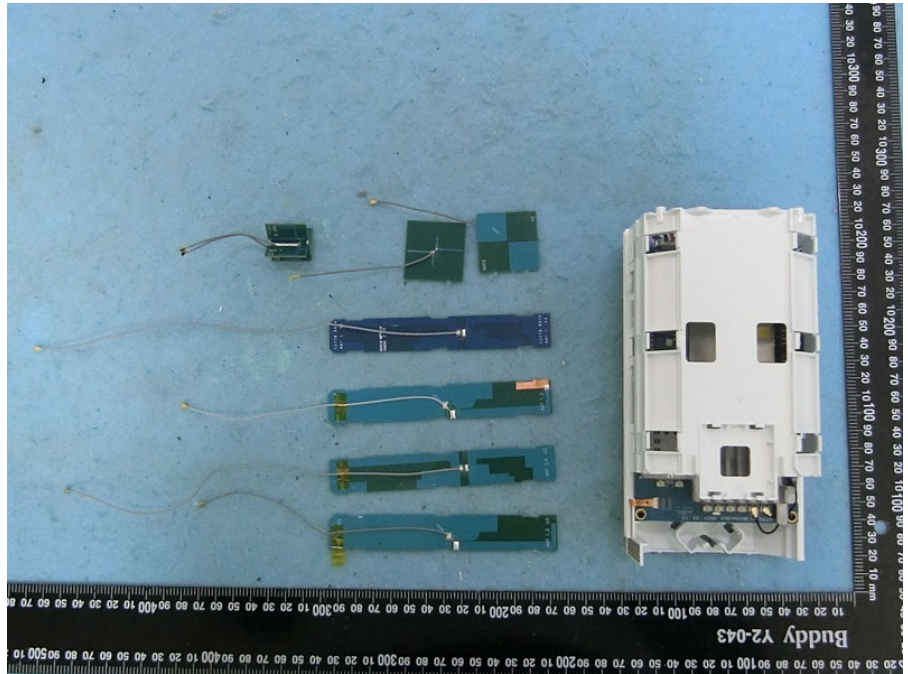

Brand Name: Jextream Model Name: CG770

Lithium Ion
Polymer(LIP)
battery