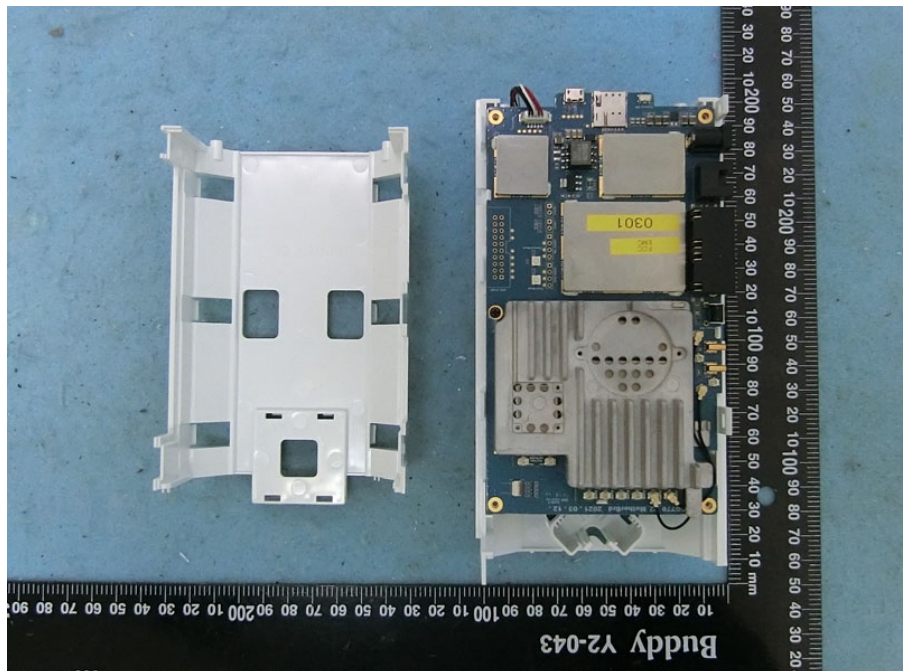

Brand Name: Jextream Model Name: CG770

Lithium Ion
Polymer(LIP)
battery