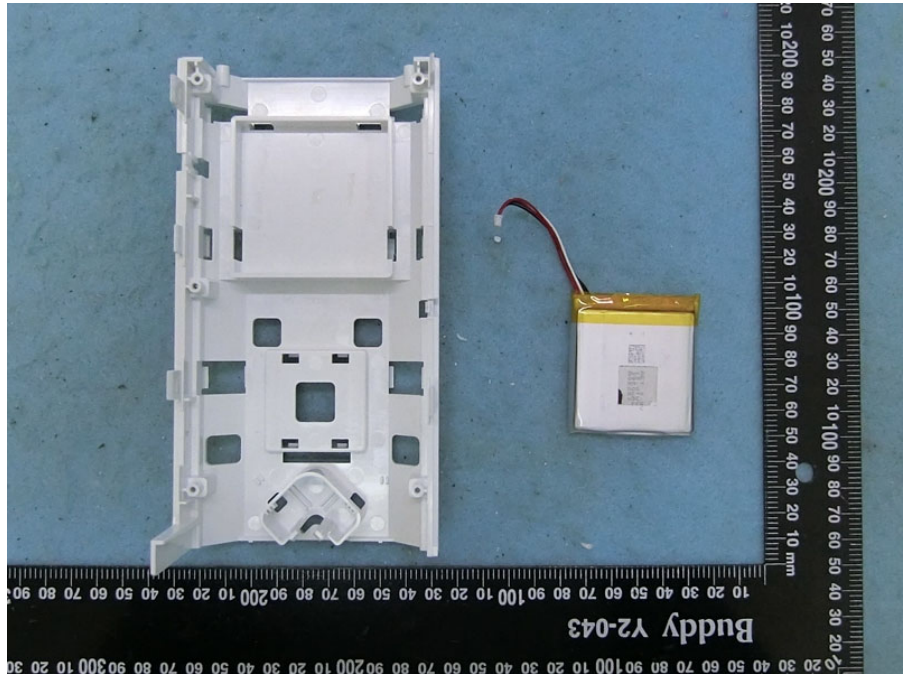

Brand Name: Jextream Model Name: CG770

Lithium Ion
Polymer(LIP)
battery