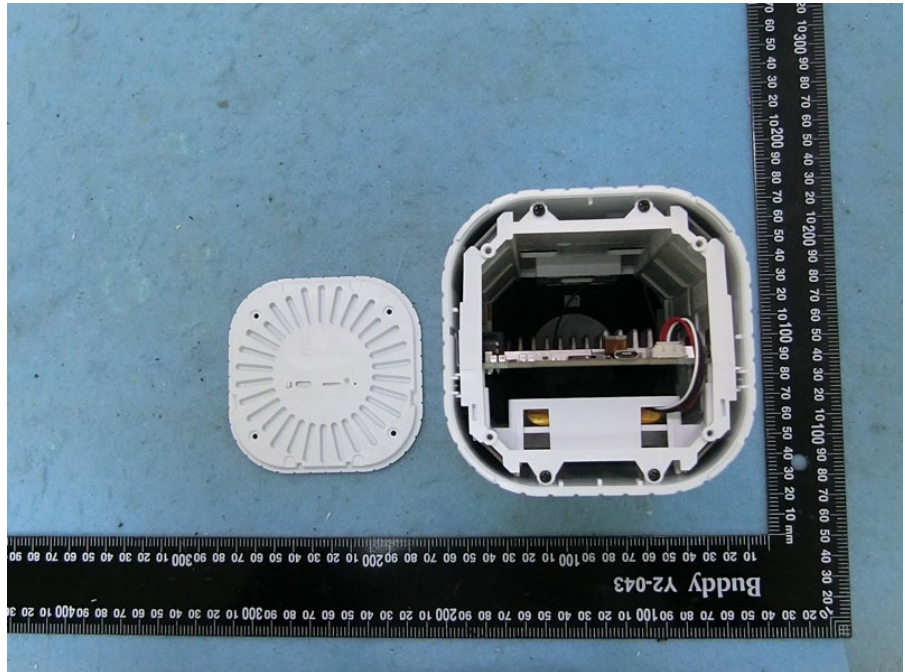

Brand Name: Jextream Model Name: CG770

Lithium Ion
Polymer(LIP)
battery