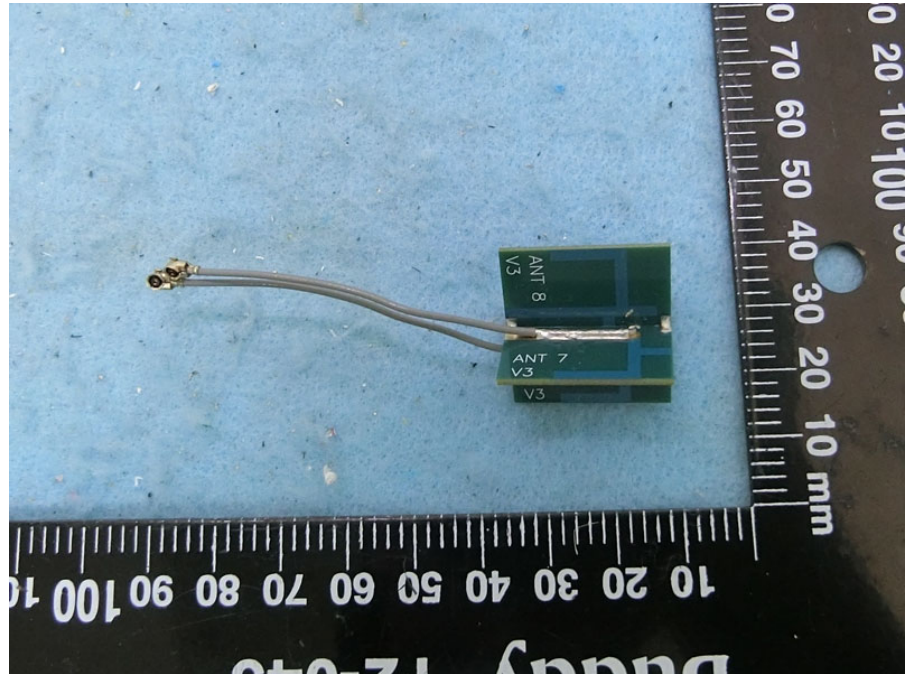

Brand Name: Jextream Model Name: CG770

Lithium Ion
Polymer(LIP)
battery