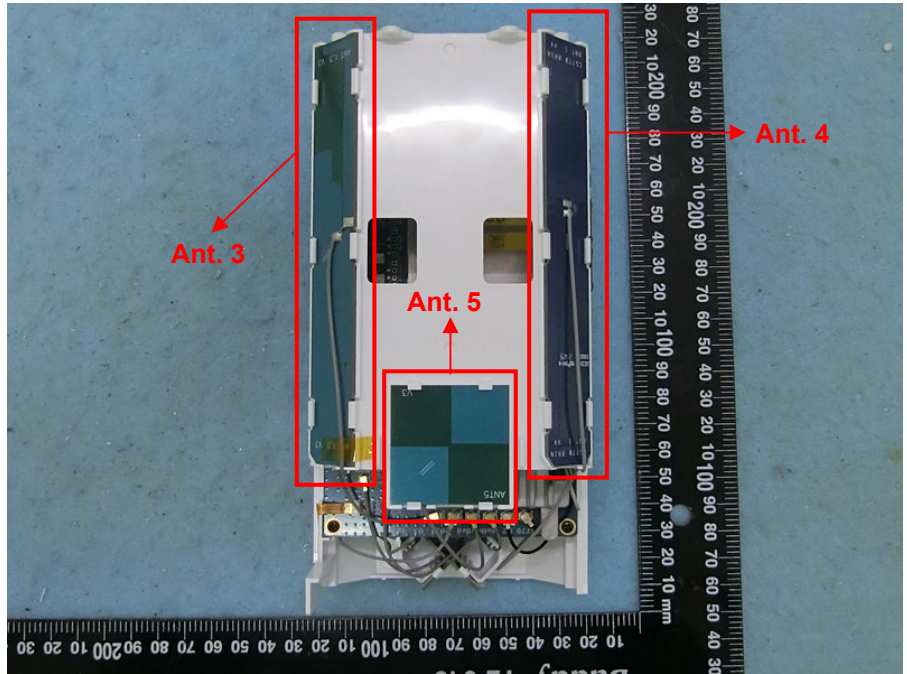

Brand Name: Jextream Model Name: CG770

Lithium Ion
Polymer(LIP)
battery