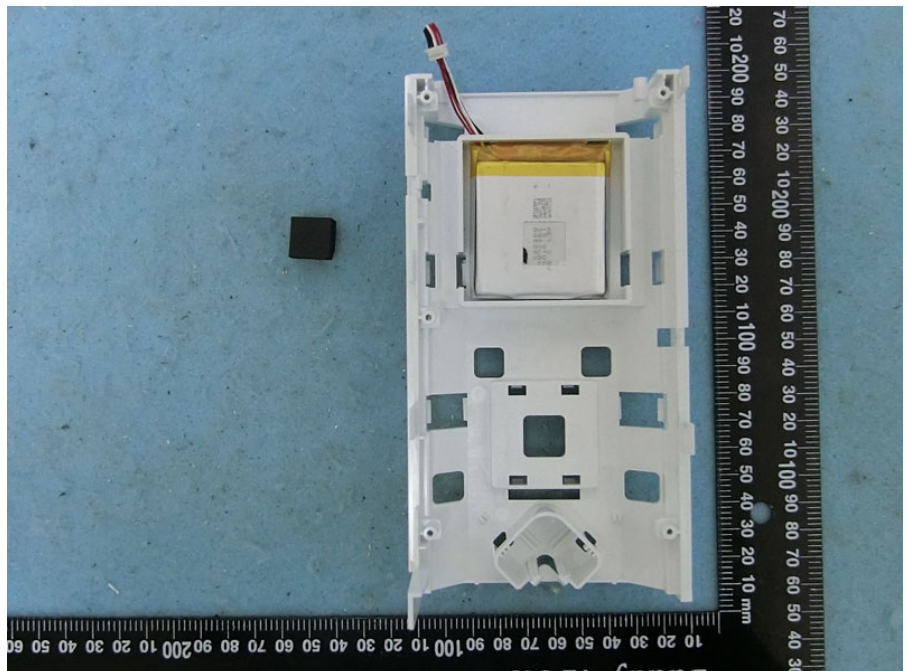

Brand Name: Jextream Model Name: CG770

Lithium Ion
Polymer(LIP)
battery