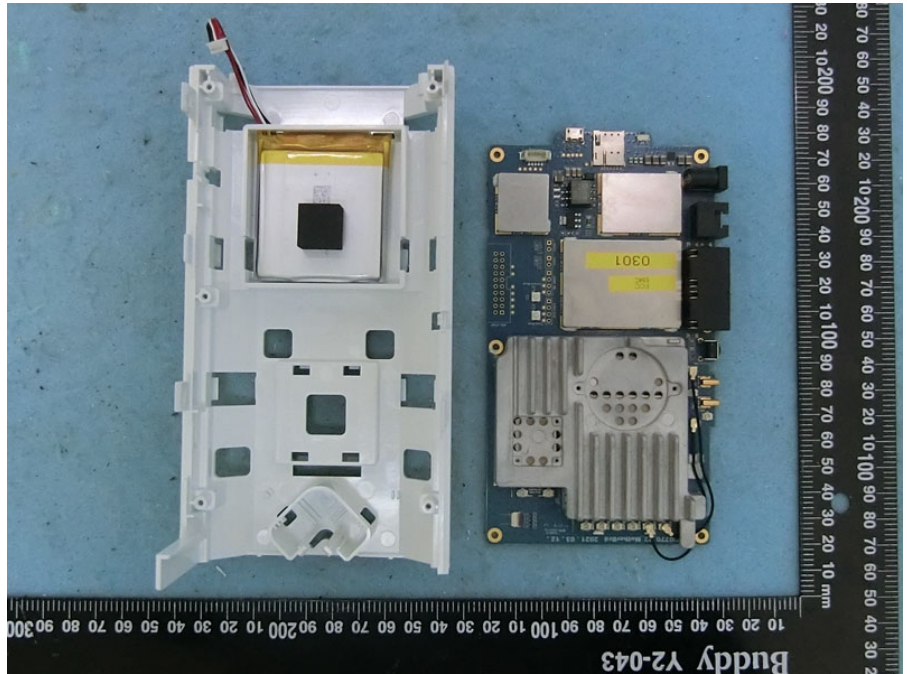

Brand Name: Jextream Model Name: CG770

Lithium Ion
Polymer(LIP)
battery