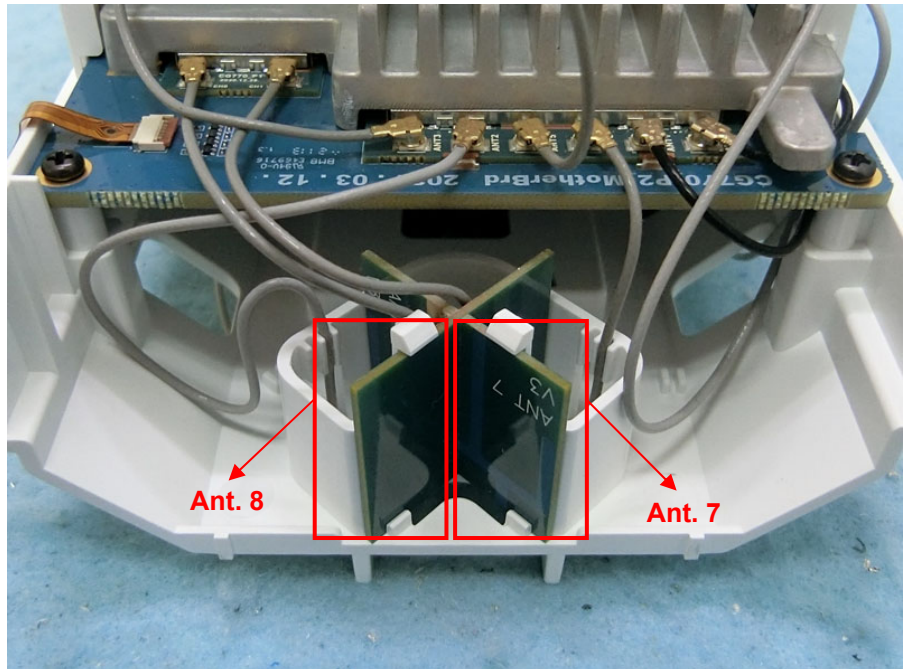

Brand Name: Jextream Model Name: CG770

Lithium Ion
Polymer(LIP)
battery