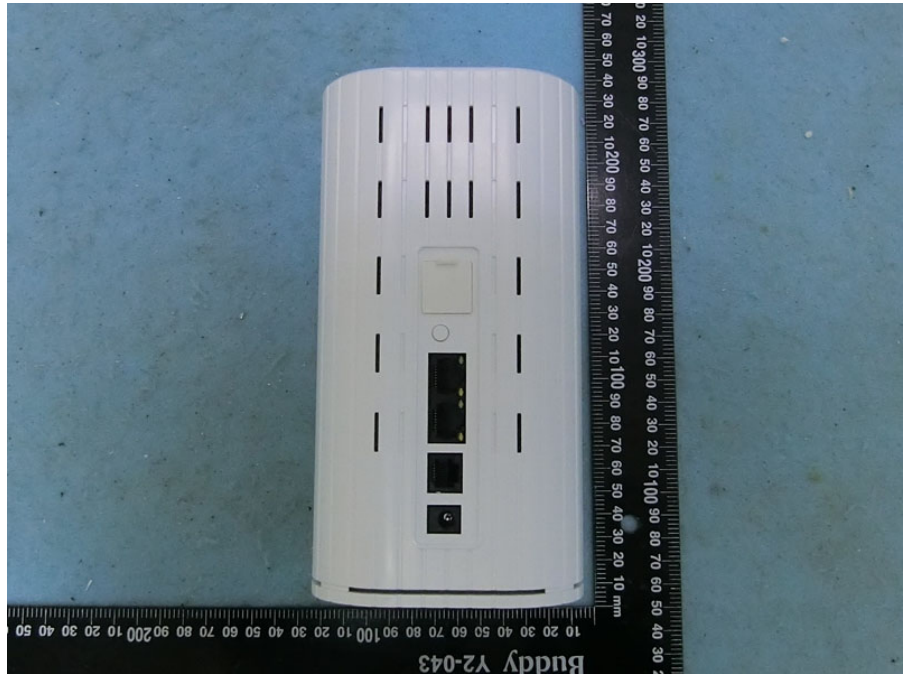

Brand Name: Jextream Model Name: CG770

Adapter