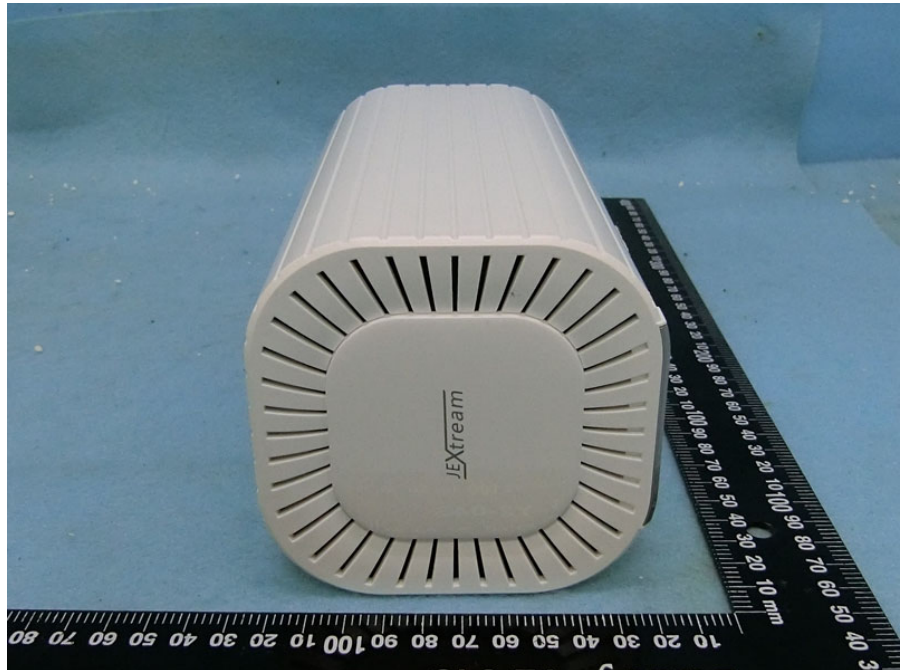

Brand Name: Jextream Model Name: CG770

Adapter