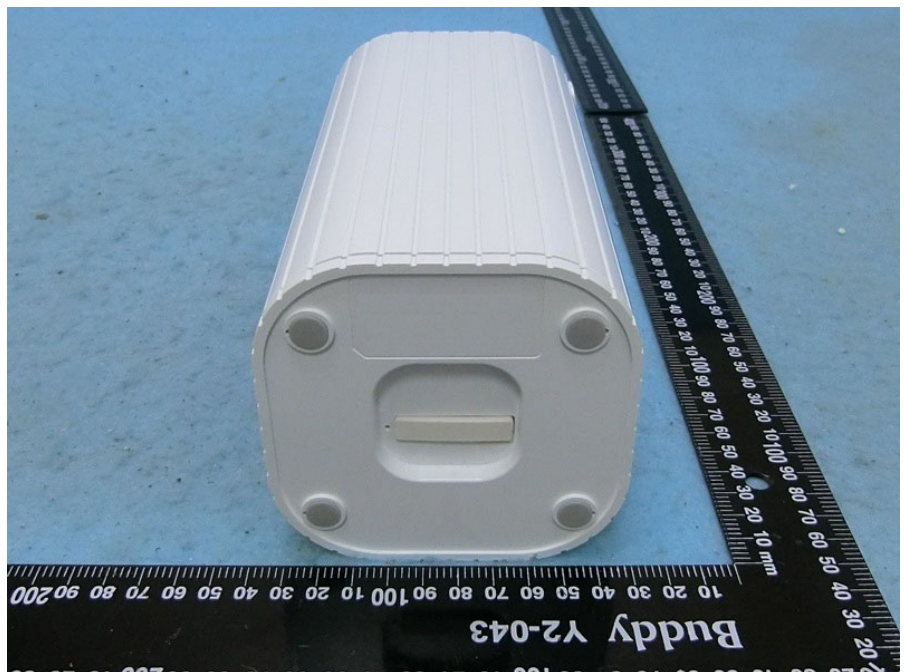

Brand Name: Jextream Model Name: CG770

Adapter