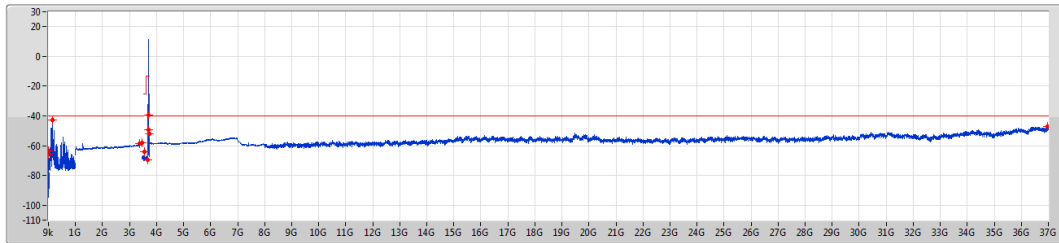

Band n48_NR_40MHz_Nss1,MbpsFT-s-OFDMCS_PI2BPSK_1TX
3679.98MHz_DFT-s-OFDM_PI2BPSK_Edge_1RB_Right

CSE-TX-Sum

26/04/2022

Limit
Port1