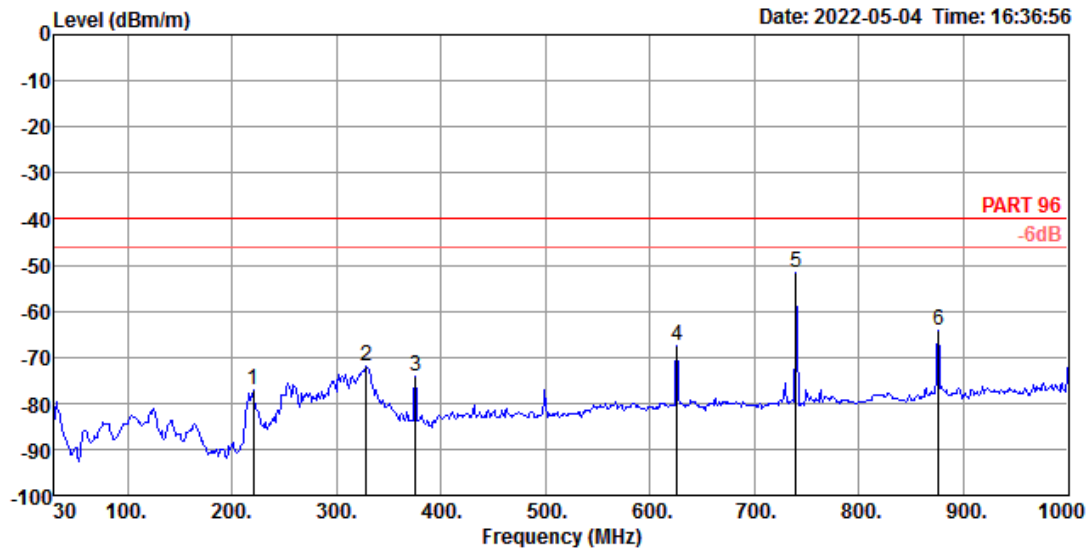

Field Strength of Spurious Radiation (30MHz ~ 1GHz)

Configurations	20MHz / QPSK / 3695 MHz

Horizontal

	Freq	Level	Limit	Over	Read	CableAntenna	Preamp	A/Pos	T/Pos	Remark	Pol/Phase
	MHz	dBm/m	dBm/m	dB	dBm	dB	dB/m	dB	cm	deg	
1	220.12	-77.20	-40.00	-37.20	-62.39	2.23	14.97	32.01	100	0 Peak	HORIZONTAL
2	328.76	-71.78	-40.00	-31.78	-62.14	2.82	19.69	32.15	100	0 Peak	HORIZONTAL
3	375.32	-74.08	-40.00	-34.08	-65.76	3.01	20.84	32.17	100	0 Peak	HORIZONTAL
4	625.58	-67.43	-40.00	-27.43	-63.33	3.90	24.52	32.52	100	0 Peak	HORIZONTAL
5	740.04	-51.72	-40.00	-11.72	-48.56	4.28	25.16	32.60	100	0 Peak	HORIZONTAL
6	875.84	-64.29	-40.00	-24.29	-62.68	4.85	26.03	32.49	100	0 Peak	HORIZONTAL