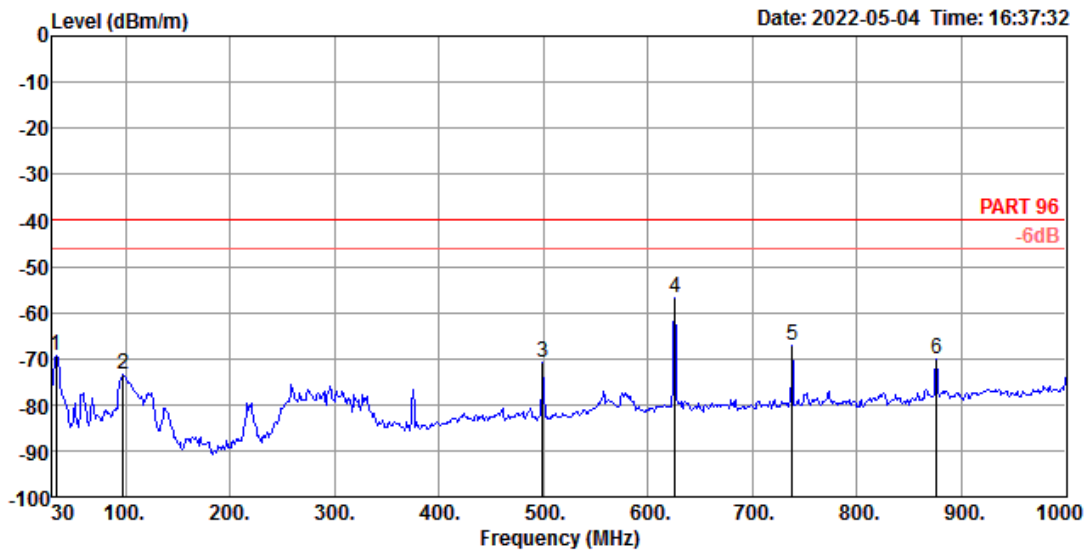

Vertical

	Freq	Level	Limit	Over	Read	CableAntenna	Preamp	A/Pos	T/Pos	Remark	Pol/Phase
	MHz	dBm/m	dBm/m	dB	dBm	dB	dB/m	dB	cm	deg	
1	33.88	-69.36	-40.00	-29.36	-60.56	0.88	21.98	31.66	100	360	Peak VERTICAL
2	97.90	-73.39	-40.00	-33.39	-59.19	1.50	16.26	31.96	100	360	Peak VERTICAL
3	499.48	-70.91	-40.00	-30.91	-65.21	3.50	23.20	32.40	100	360	Peak VERTICAL
4	625.58	-56.69	-40.00	-16.69	-52.59	3.90	24.52	32.52	100	360	Peak VERTICAL
5	738.10	-67.04	-40.00	-27.04	-63.84	4.28	25.12	32.60	100	360	Peak VERTICAL
6	875.84	-70.15	-40.00	-30.15	-68.54	4.85	26.03	32.49	100	360	Peak VERTICAL