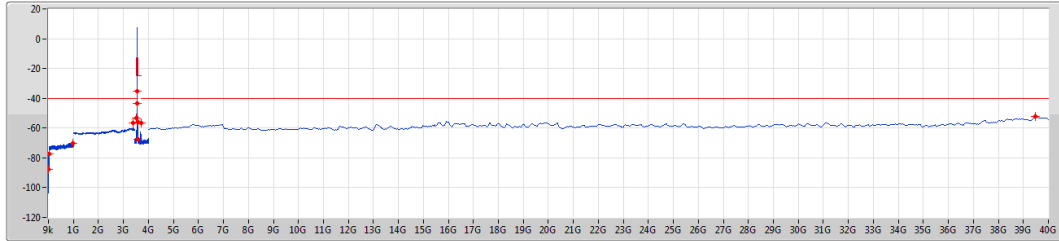

ENDC_5_n48_NR_20MHz_Nss1,MbpsFT-s-OFDMCS_P12BPSK_1TX
3560.01MHz_DFT-s-OFDM_P12BPSK_Edge_1RB_Left

CSE-TX-Sum

27/04/2022

Limit
Port1