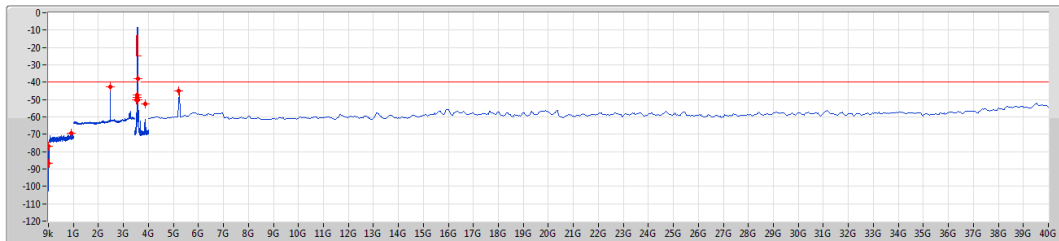

Limit
Port1