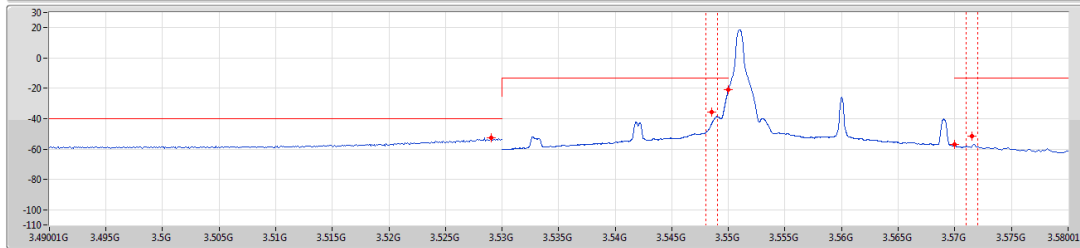

Band n48_NR_20MHz_Nss1,MbpsFT-s-OFDMCS_PI2BPSK_1TX
3560.01MHz_DFT-s-OFDM_PI2BPSK_Edge_1RB_Left

CSE-TX-Sum

16/04/2022

F-Start(Hz)	F-Stop(Hz)	RBW(Hz)	VBW(Hz)	Detector	Freq(Hz)	Level(dBm)	Limit(dBm)	Margin(dB)	Remark	Ref.Limit(dB)
9k	150k	1k	3k	RMS	130.26k	-51.30	+40.00	-11.30	-	-
150k	30M	10k	30k	RMS	239.55k	-49.67	-40.00	-8.67	-	-
30M	3.45G	1M	3M	RMS	3.3816G	-52.60	-40.00	-12.60	-	-
3.45G	3.53G	1M	3M	RMS	3.52904G	-52.74	-40.00	-12.74	-	-
3.53G	3.54901G	200k	1M	RMS	3.54851G	-35.45	-13.00	-22.45	MBW1M	-
3.54901G	3.55001G	200k	1M	RMS	3.55001G	-20.98	-13.00	-7.98	-	-
3.57001G	3.57101G	200k	1M	RMS	3.57001G	-56.99	-13.00	-43.99	-	-
3.57101G	3.72G	200k	1M	RMS	3.57151G	-51.32	-13.00	-38.32	MBW1M	-
3.72G	8G	1M	3M	RMS	6.77592G	-55.13	-40.00	-15.13	-	-
8G	37G	1M	3M	RMS	36.623G	-47.54	-40.00	-7.54	-	-