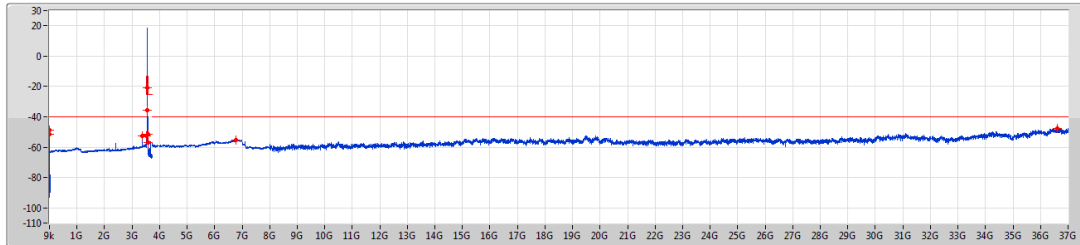

Band n48_NR_20MHz_Nss1,MbpsFT-s-OFDMCS_PI2BPSK_1TX
3560.01MHz_DFT-s-OFDM_PI2BPSK_Edge_1RB_Left

CSE-TX-Sum

16/04/2022

F-Start(Hz)	F-Stop(Hz)	RBW(Hz)	VBW(Hz)	Detector	Freq(Hz)	Level(dBm)	Limit(dBm)	Margin(dB)	Remark	Ref.Limit(dB)
9k	150k	1k	3k	RMS	130.26k	-51.30	+40.00	-11.30	-	-
150k	30M	10k	30k	RMS	239.55k	-49.67	-40.00	-8.67	-	-
30M	3.45G	1M	3M	RMS	3.3816G	-52.60	-40.00	-12.60	-	-
3.45G	3.53G	1M	3M	RMS	3.52904G	-52.74	-40.00	-12.74	-	-
3.53G	3.54901G	200k	1M	RMS	3.54851G	-35.45	-13.00	-22.45	MBW1M	-
3.54901G	3.55001G	200k	1M	RMS	3.55001G	-20.98	-13.00	-7.98	-	-
3.57001G	3.57101G	200k	1M	RMS	3.57001G	-56.99	-13.00	-43.99	-	-
3.57101G	3.72G	200k	1M	RMS	3.57151G	-51.32	-13.00	-38.32	MBW1M	-
3.72G	8G	1M	3M	RMS	6.77592G	-55.13	-40.00	-15.13	-	-
8G	37G	1M	3M	RMS	36.623G	-47.54	-40.00	-7.54	-	-