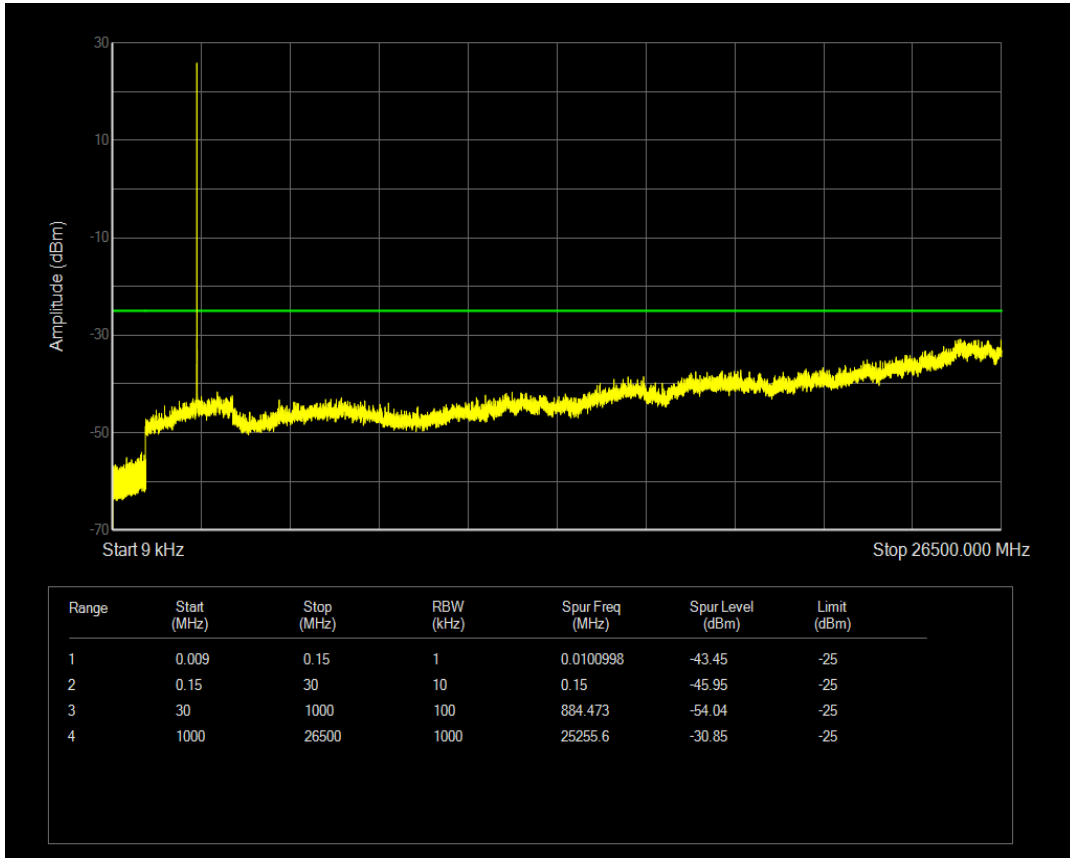

Band5 QPSK BW=5MHz Channel=20425 RB Size=25 Position=#0

Band5 QPSK BW=5MHz Channel=20525 RB Size=1 Position=#0

Band5 QPSK BW=5MHz Channel=20525 RB Size=25 Position=#0

Band5 QPSK BW=5MHz Channel=20625 RB Size=1 Position=#0

Band5 QPSK BW=5MHz Channel=20625 RB Size=25 Position=#0

Band7 QAM16 BW=10MHz Channel=20800 RB Size=1 Position=#0

Band7 QAM16 BW=10MHz Channel=20800 RB Size=50 Position=#0

Band7 QAM16 BW=10MHz Channel=21100 RB Size=1 Position=#0