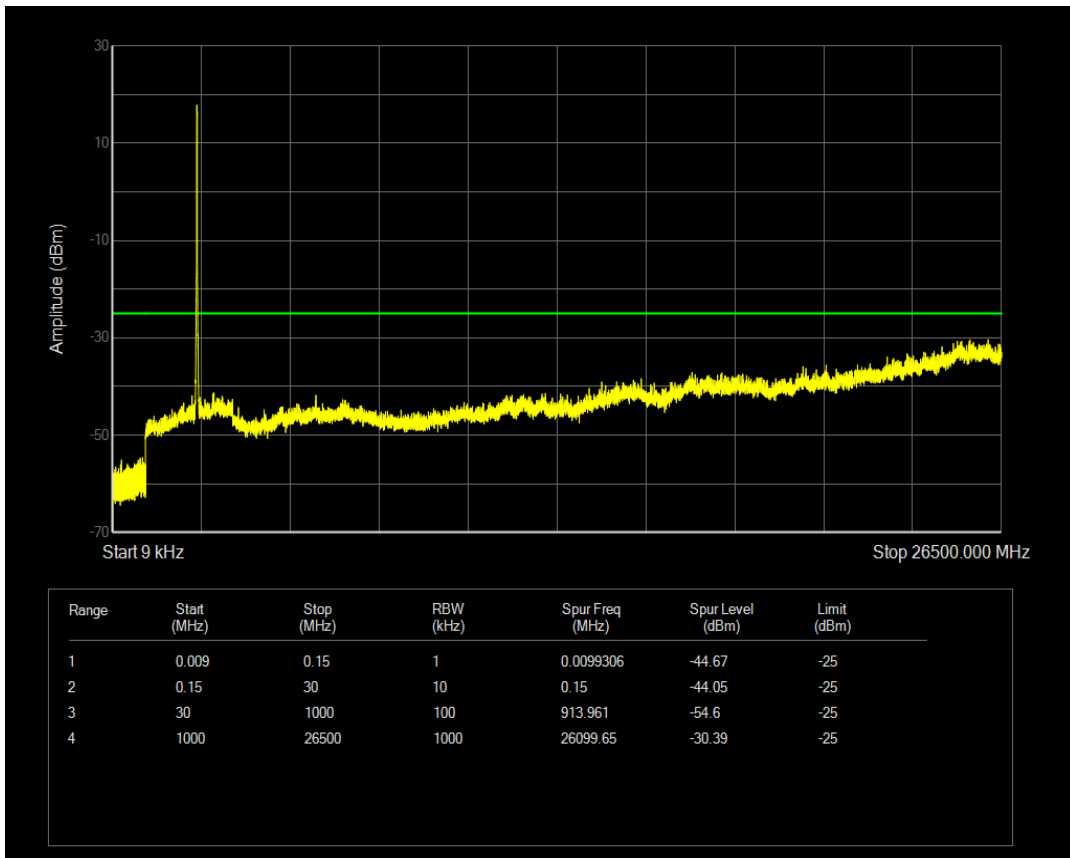

Band7 QAM16 BW=15MHz Channel=21375 RB Size=75 Position=#0

Band7 QAM16 BW=20MHz Channel=20850 RB Size=1 Position=#0

Band7 QAM16 BW=20MHz Channel=20850 RB Size=100 Position=#0

Band7 QAM16 BW=20MHz Channel=21100 RB Size=1 Position=#0

Band7 QAM16 BW=20MHz Channel=21100 RB Size=100 Position=#0

Band7 QAM16 BW=20MHz Channel=21350 RB Size=1 Position=#0

Band7 QAM16 BW=20MHz Channel=21350 RB Size=100 Position=#0

Band7 QAM16 BW=5MHz Channel=20775 RB Size=1 Position=#0