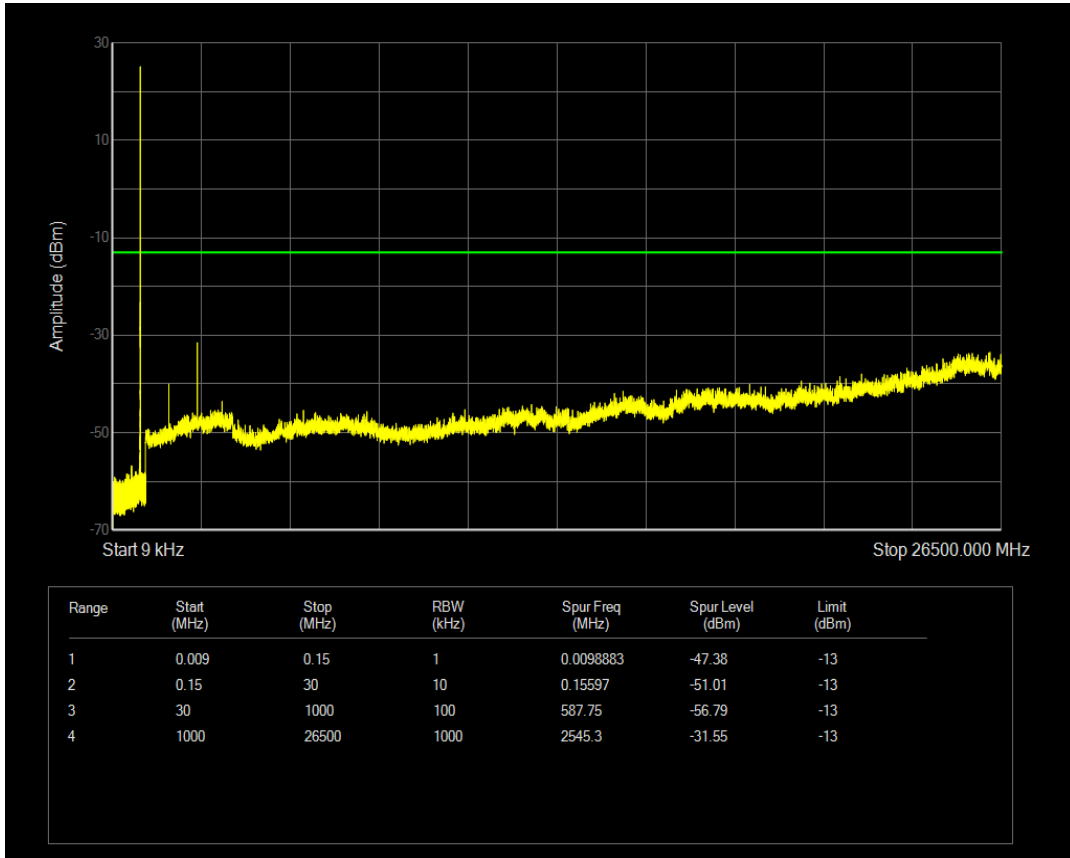

Band5 QAM16 BW=1.4MHz Channel=20525 RB Size=6 Position=#0

Band5 QAM16 BW=1.4MHz Channel=20643 RB Size=1 Position=#0

Band5 QAM16 BW=1.4MHz Channel=20643 RB Size=6 Position=#0

Band5 QAM16 BW=10MHz Channel=20450 RB Size=1 Position=#0

Band5 QAM16 BW=10MHz Channel=20450 RB Size=50 Position=#0

Band5 QAM16 BW=10MHz Channel=20525 RB Size=1 Position=#0

Band5 QAM16 BW=10MHz Channel=20525 RB Size=50 Position=#0

Band5 QAM16 BW=10MHz Channel=20600 RB Size=1 Position=#0