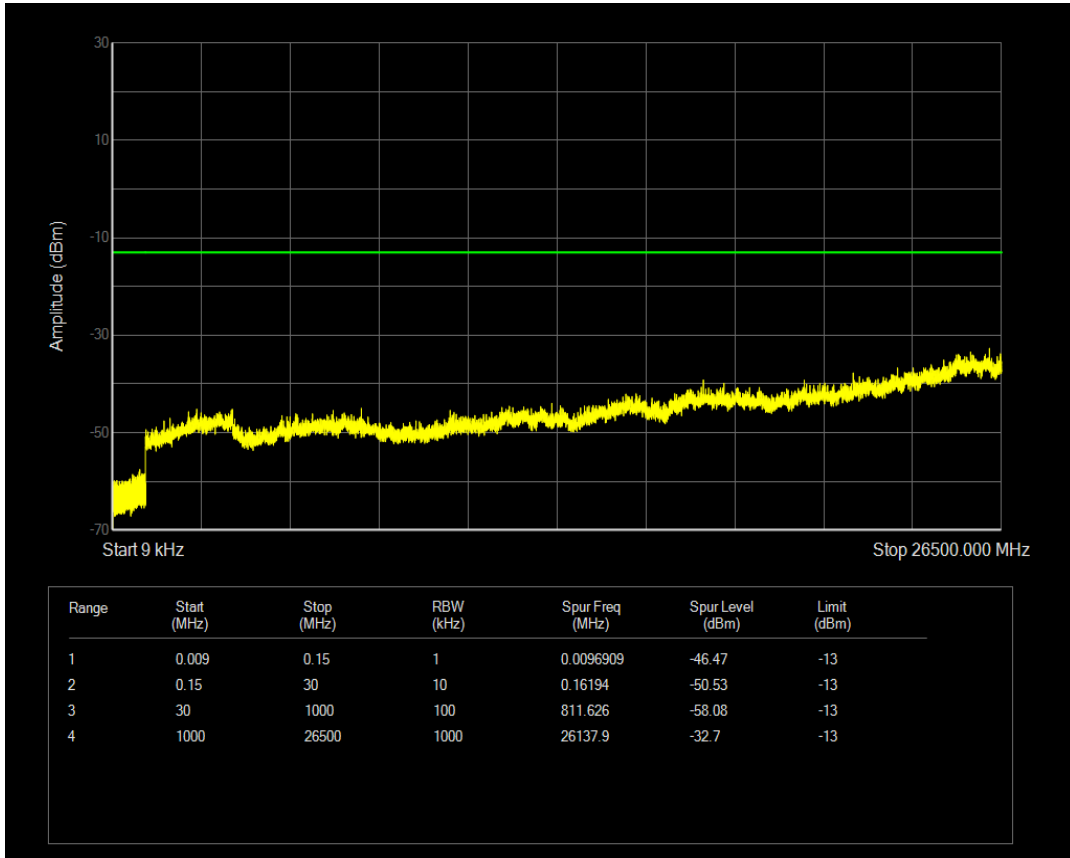

Band5 QAM16 BW=1.4MHz Channel=20525 RB Size=6 Position=#0

Band5 QAM16 BW=1.4MHz Channel=20643 RB Size=1 Position=#0

Band5 QAM16 BW=1.4MHz Channel=20643 RB Size=6 Position=#0

Band5 QAM16 BW=10MHz Channel=20450 RB Size=1 Position=#0

Band5 QAM16 BW=10MHz Channel=20450 RB Size=50 Position=#0

Band5 QAM16 BW=10MHz Channel=20525 RB Size=1 Position=#0

Band5 QAM16 BW=10MHz Channel=20525 RB Size=50 Position=#0

Band5 QAM16 BW=10MHz Channel=20600 RB Size=1 Position=#0

Band5 QAM16 BW=10MHz Channel=20600 RB Size=50 Position=#0

Band5 QAM16 BW=3MHz Channel=20415 RB Size=1 Position=#0

Band5 QAM16 BW=3MHz Channel=20415 RB Size=15 Position=#0

Band5 QAM16 BW=3MHz Channel=20525 RB Size=1 Position=#0