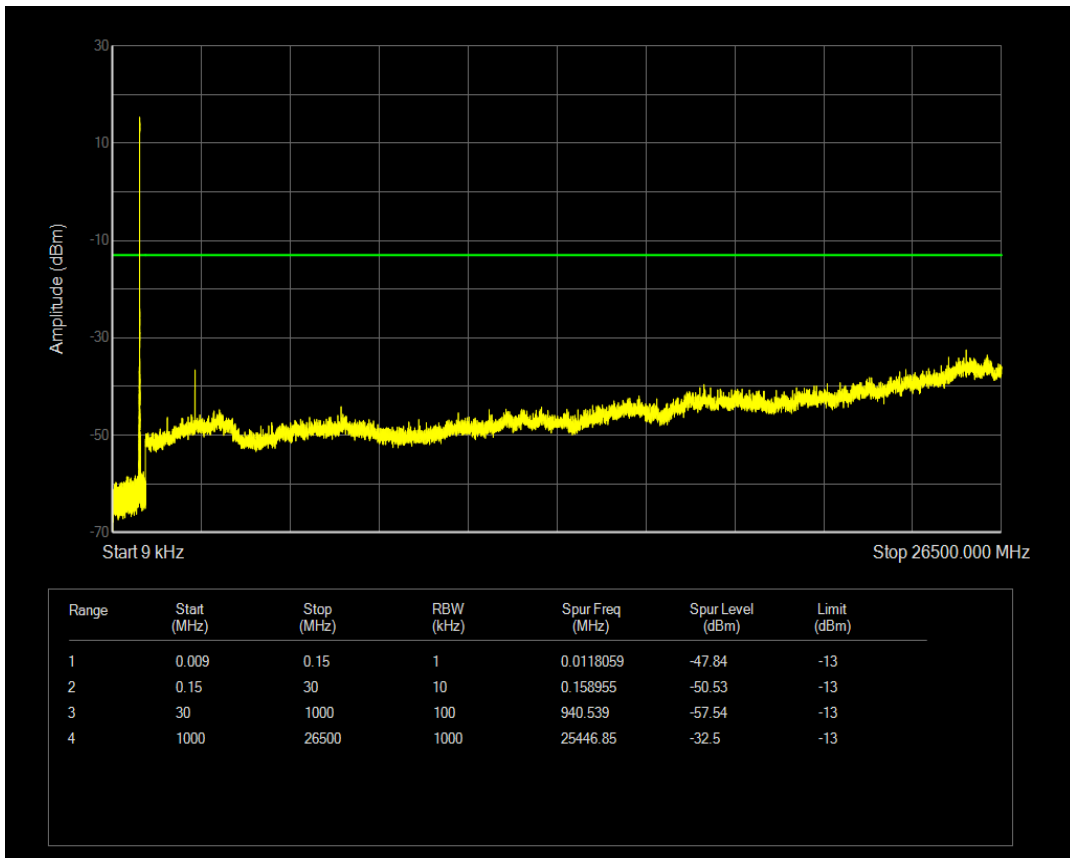

Band5 QAM16 BW=1.4MHz Channel=20525 RB Size=6 Position=#0

Band5 QAM16 BW=1.4MHz Channel=20643 RB Size=1 Position=#0

Band5 QAM16 BW=1.4MHz Channel=20643 RB Size=6 Position=#0

Band5 QAM16 BW=10MHz Channel=20450 RB Size=1 Position=#0

Band5 QAM16 BW=10MHz Channel=20450 RB Size=50 Position=#0

Band5 QAM16 BW=10MHz Channel=20525 RB Size=1 Position=#0

Band5 QAM16 BW=10MHz Channel=20525 RB Size=50 Position=#0

Band5 QAM16 BW=10MHz Channel=20600 RB Size=1 Position=#0

Band5 QAM16 BW=10MHz Channel=20600 RB Size=50 Position=#0

Band5 QAM16 BW=3MHz Channel=20415 RB Size=1 Position=#0

Band5 QAM16 BW=3MHz Channel=20415 RB Size=15 Position=#0

Band5 QAM16 BW=3MHz Channel=20525 RB Size=1 Position=#0