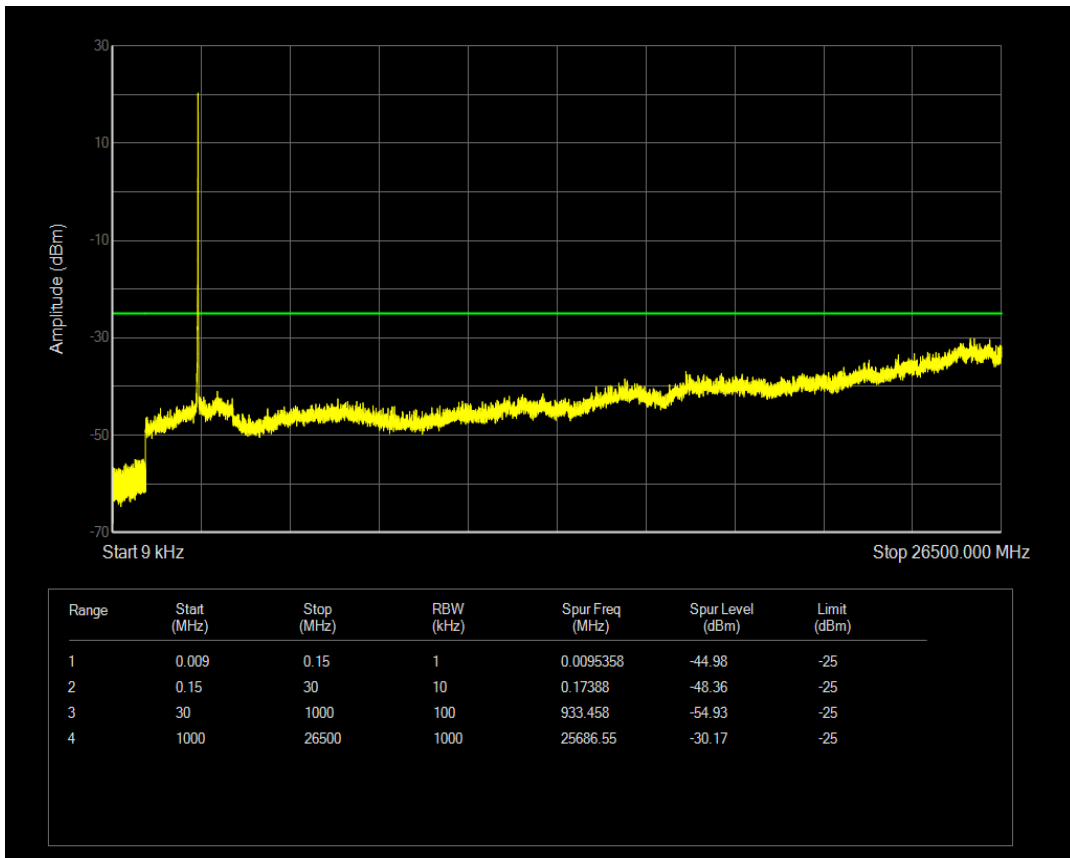

Band7 QAM16 BW=10MHz Channel=21400 RB Size=50 Position=#0

Band7 QAM16 BW=15MHz Channel=20825 RB Size=1 Position=#0