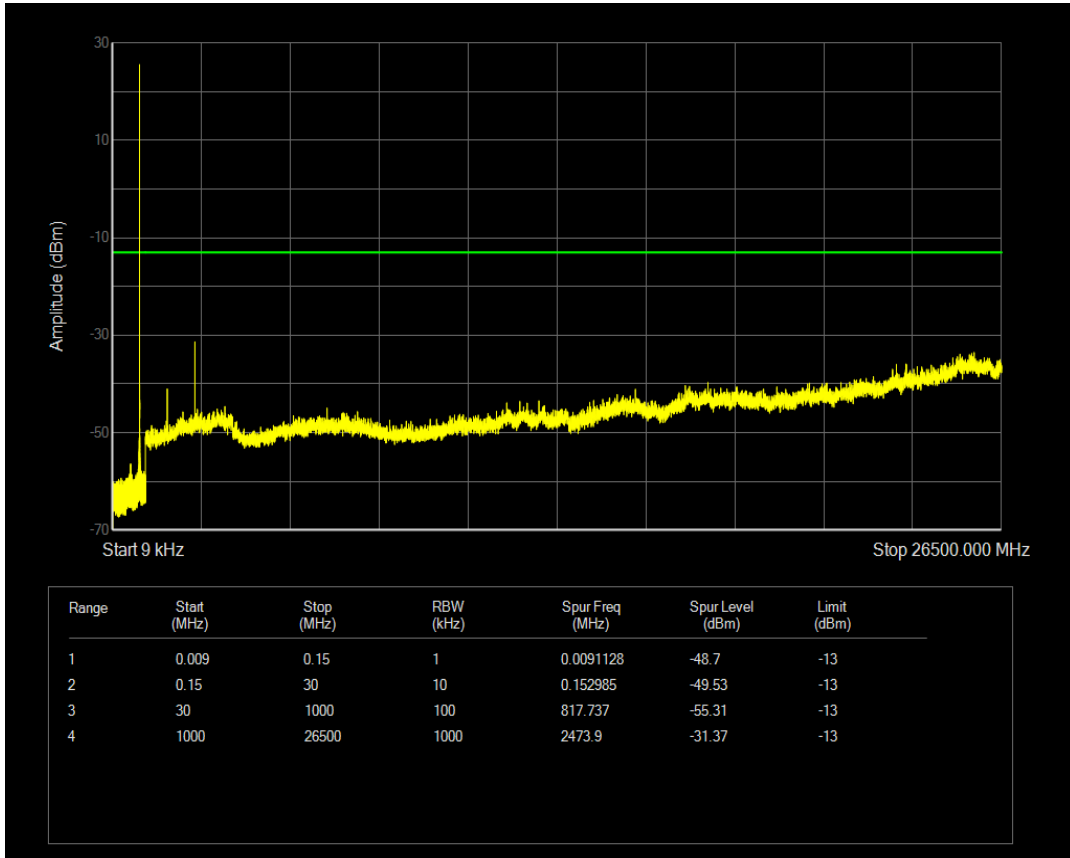

Band5 QAM16 BW=5MHz Channel=20425 RB Size=25 Position=#0

Band5 QAM16 BW=5MHz Channel=20525 RB Size=1 Position=#0

Band5 QAM16 BW=5MHz Channel=20525 RB Size=25 Position=#0

Band5 QAM16 BW=5MHz Channel=20625 RB Size=1 Position=#0

Band5 QAM16 BW=5MHz Channel=20625 RB Size=25 Position=#0

Band5 QPSK BW=1.4MHz Channel=20407 RB Size=1 Position=#0

Band5 QPSK BW=1.4MHz Channel=20407 RB Size=6 Position=#0

Band5 QPSK BW=1.4MHz Channel=20525 RB Size=1 Position=#0