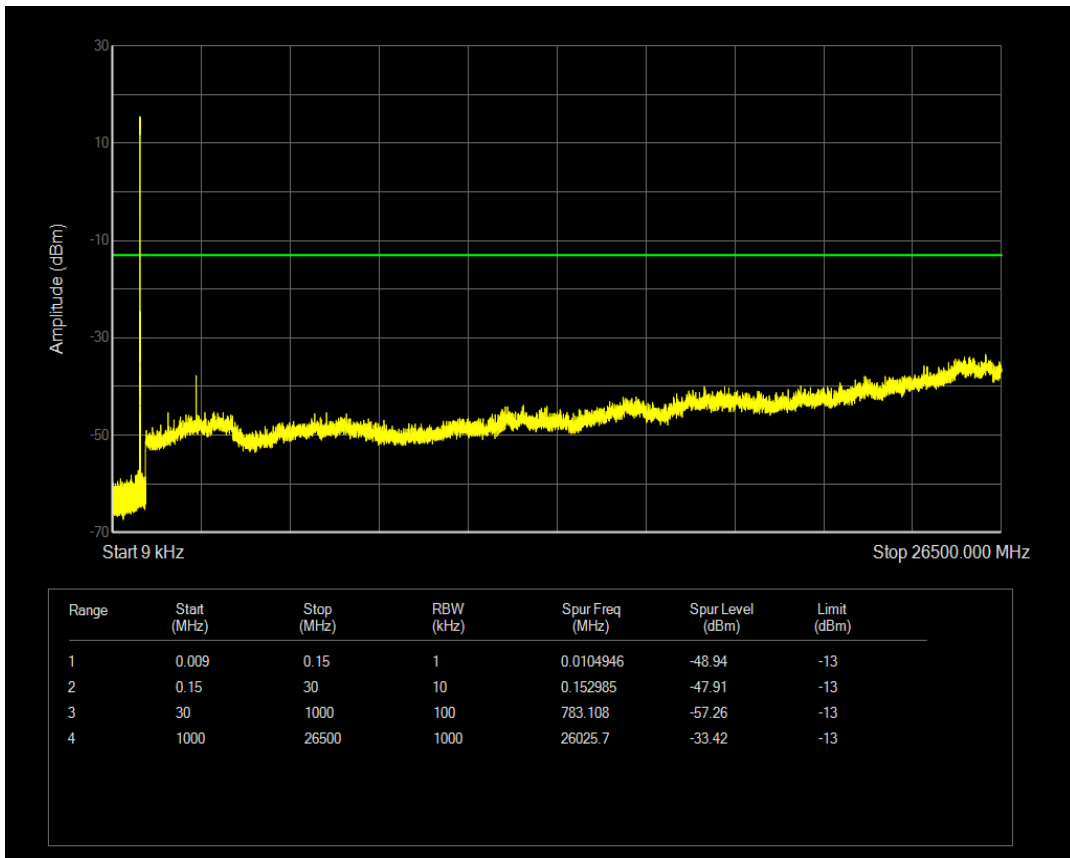

Band5 QAM16 BW=10MHz Channel=20450 RB Size=50 Position=#0

Band5 QAM16 BW=10MHz Channel=20525 RB Size=1 Position=#0

Band5 QAM16 BW=10MHz Channel=20525 RB Size=50 Position=#0

Band5 QAM16 BW=10MHz Channel=20600 RB Size=1 Position=#0

Band5 QAM16 BW=10MHz Channel=20600 RB Size=50 Position=#0

Band5 QAM16 BW=3MHz Channel=20415 RB Size=1 Position=#0

Band5 QAM16 BW=3MHz Channel=20415 RB Size=15 Position=#0

Band5 QAM16 BW=3MHz Channel=20525 RB Size=1 Position=#0

Band5 QAM16 BW=3MHz Channel=20525 RB Size=15 Position=#0

Band5 QAM16 BW=3MHz Channel=20635 RB Size=1 Position=#0

Band5 QAM16 BW=3MHz Channel=20635 RB Size=15 Position=#0

Band5 QAM16 BW=5MHz Channel=20425 RB Size=1 Position=#0