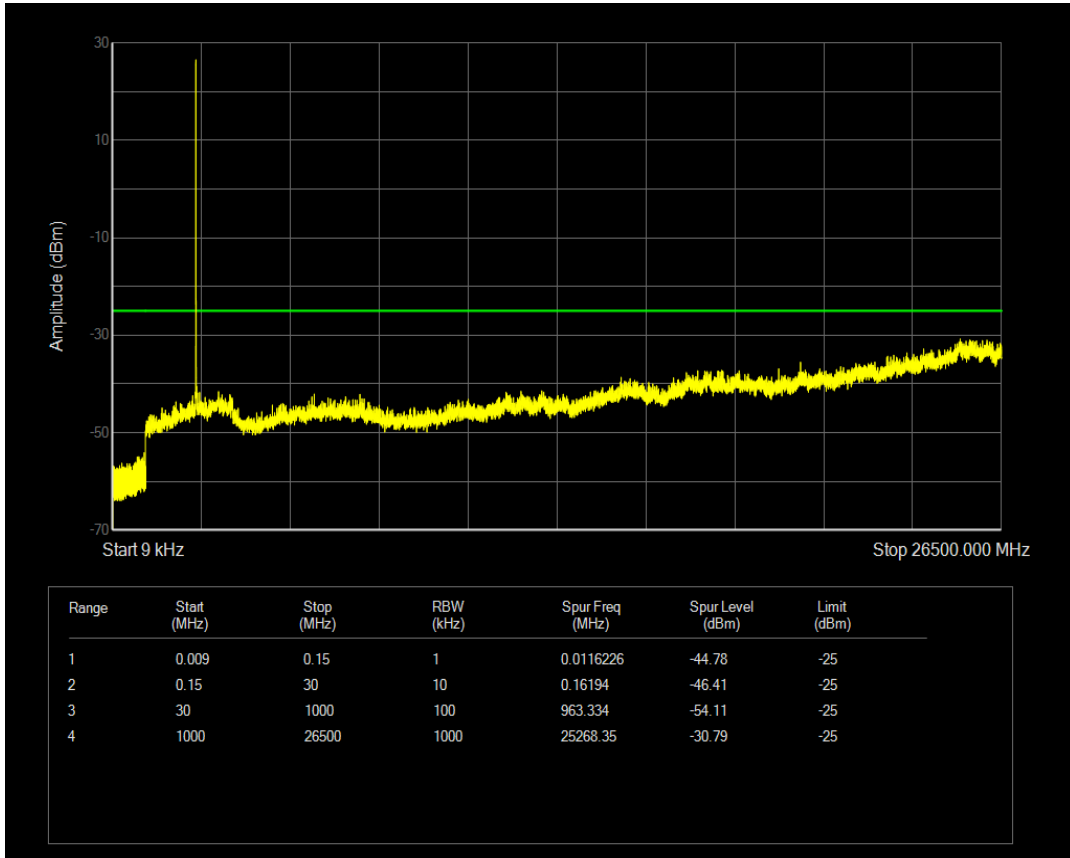

Band5 QPSK BW=5MHz Channel=20425 RB Size=25 Position=#0

Band5 QPSK BW=5MHz Channel=20525 RB Size=1 Position=#0

Band5 QPSK BW=5MHz Channel=20525 RB Size=25 Position=#0

Band5 QPSK BW=5MHz Channel=20625 RB Size=1 Position=#0

Band5 QPSK BW=5MHz Channel=20625 RB Size=25 Position=#0

Band7 QAM16 BW=10MHz Channel=20800 RB Size=1 Position=#0

Band7 QAM16 BW=10MHz Channel=20800 RB Size=50 Position=#0

Band7 QAM16 BW=10MHz Channel=21100 RB Size=1 Position=#0