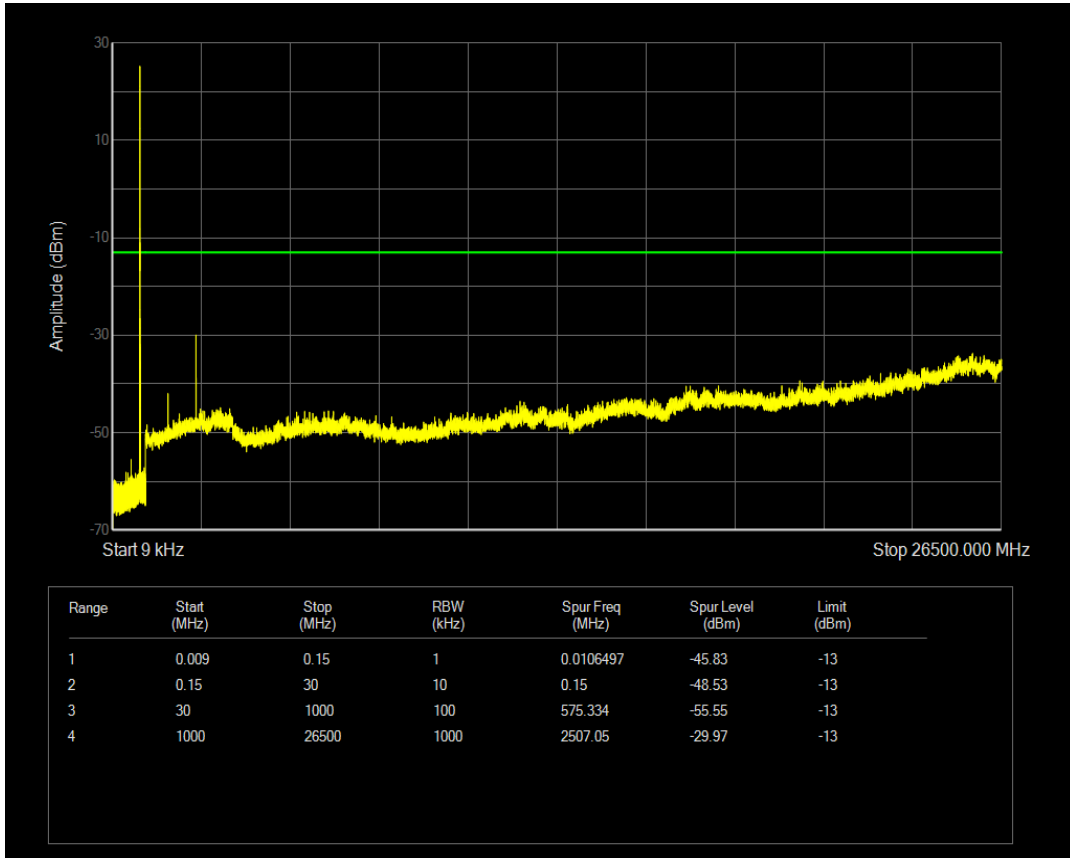

Band5 QAM16 BW=10MHz Channel=20450 RB Size=50 Position=#0

Band5 QAM16 BW=10MHz Channel=20525 RB Size=1 Position=#0

Band5 QAM16 BW=10MHz Channel=20525 RB Size=50 Position=#0

Band5 QAM16 BW=10MHz Channel=20600 RB Size=1 Position=#0

Band5 QAM16 BW=10MHz Channel=20600 RB Size=50 Position=#0

Band5 QAM16 BW=3MHz Channel=20415 RB Size=1 Position=#0

Band5 QAM16 BW=3MHz Channel=20415 RB Size=15 Position=#0

Band5 QAM16 BW=3MHz Channel=20525 RB Size=1 Position=#0

Band5 QAM16 BW=3MHz Channel=20525 RB Size=15 Position=#0

Band5 QAM16 BW=3MHz Channel=20635 RB Size=1 Position=#0

Band5 QAM16 BW=3MHz Channel=20635 RB Size=15 Position=#0

Band5 QAM16 BW=5MHz Channel=20425 RB Size=1 Position=#0