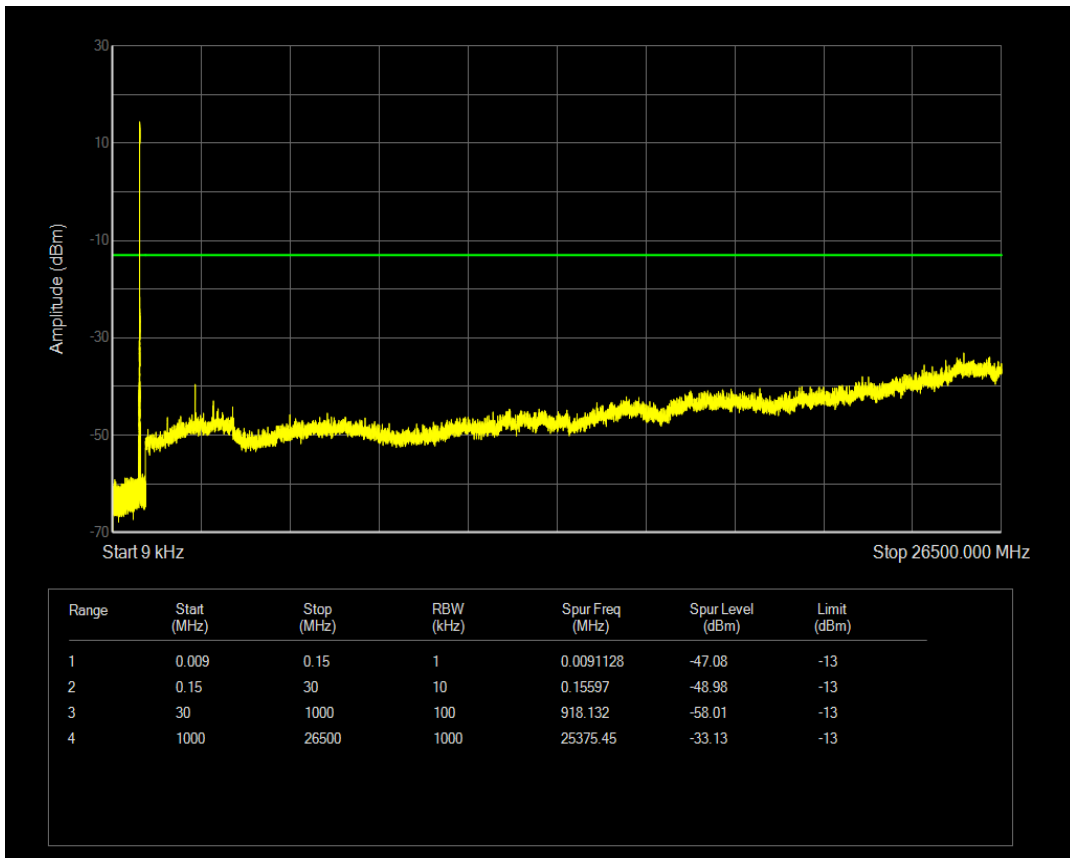

Band5 QAM16 BW=10MHz Channel=20600 RB Size=50 Position=#0

Band5 QAM16 BW=3MHz Channel=20415 RB Size=1 Position=#0

Band5 QAM16 BW=3MHz Channel=20415 RB Size=15 Position=#0

Band5 QAM16 BW=3MHz Channel=20525 RB Size=1 Position=#0

Band5 QAM16 BW=3MHz Channel=20525 RB Size=15 Position=#0

Band5 QAM16 BW=3MHz Channel=20635 RB Size=1 Position=#0

Band5 QAM16 BW=3MHz Channel=20635 RB Size=15 Position=#0

Band5 QAM16 BW=5MHz Channel=20425 RB Size=1 Position=#0

Band5 QAM16 BW=5MHz Channel=20425 RB Size=25 Position=#0

Band5 QAM16 BW=5MHz Channel=20525 RB Size=1 Position=#0

Band5 QAM16 BW=5MHz Channel=20525 RB Size=25 Position=#0

Band5 QAM16 BW=5MHz Channel=20625 RB Size=1 Position=#0