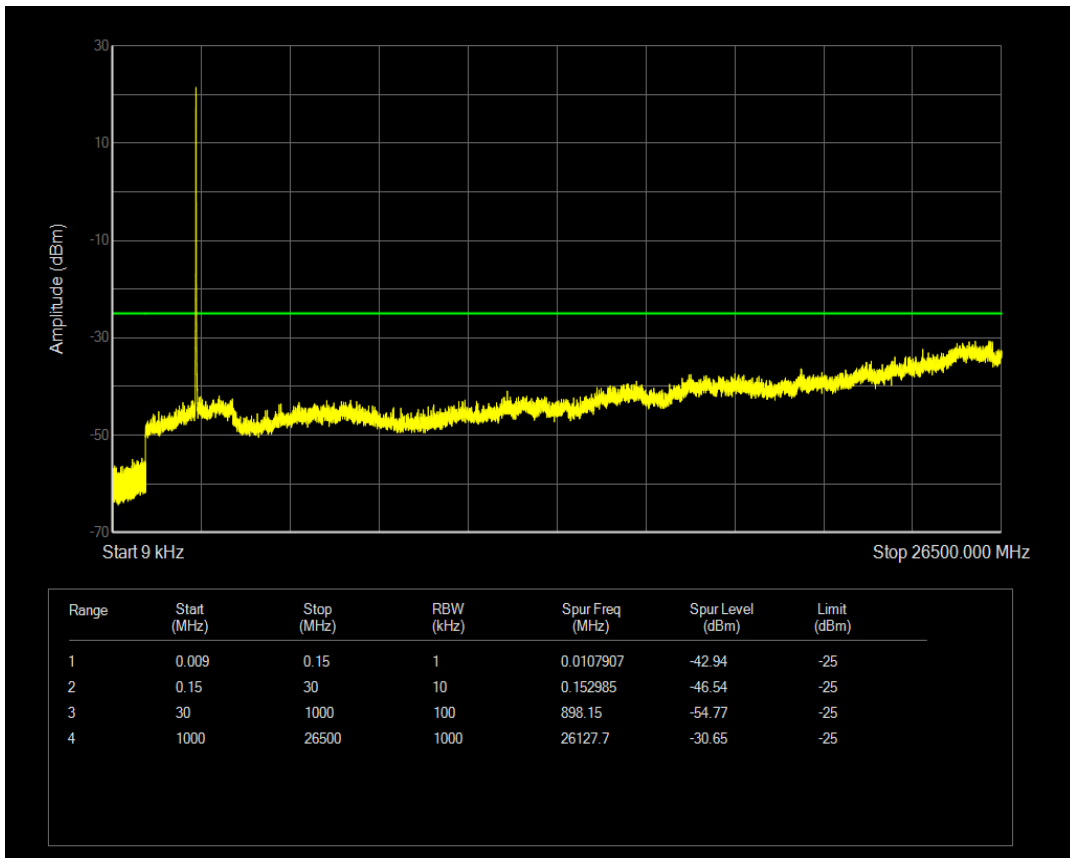

Band7 QAM16 BW=5MHz Channel=20775 RB Size=25 Position=#0

Band7 QAM16 BW=5MHz Channel=21100 RB Size=1 Position=#0

Band7 QAM16 BW=5MHz Channel=21100 RB Size=25 Position=#0

Band7 QAM16 BW=5MHz Channel=21425 RB Size=1 Position=#0

Band7 QAM16 BW=5MHz Channel=21425 RB Size=25 Position=#0

Band7 QPSK BW=10MHz Channel=20800 RB Size=1 Position=#0

Band7 QPSK BW=10MHz Channel=20800 RB Size=50 Position=#0

Band7 QPSK BW=10MHz Channel=21100 RB Size=1 Position=#0