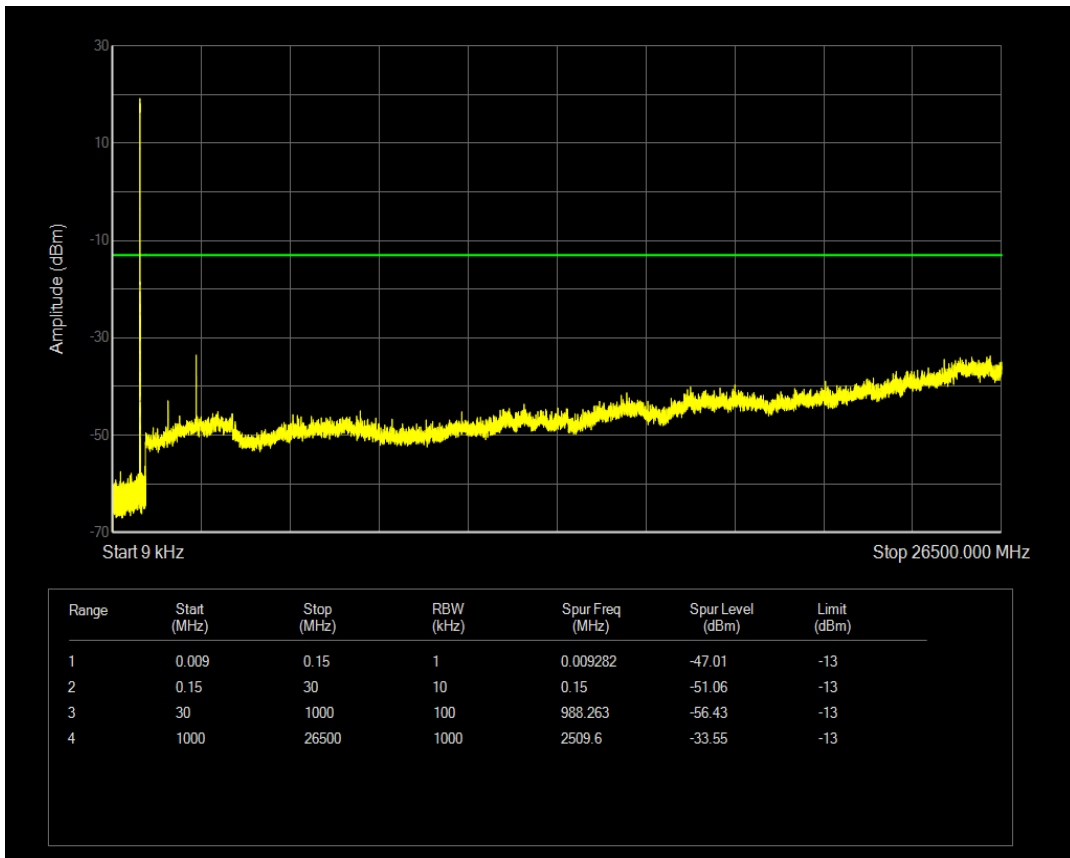

Band5 QAM16 BW=1.4MHz Channel=20525 RB Size=6 Position=#0

Band5 QAM16 BW=1.4MHz Channel=20643 RB Size=1 Position=#0

Band5 QAM16 BW=1.4MHz Channel=20643 RB Size=6 Position=#0

Band5 QAM16 BW=10MHz Channel=20450 RB Size=1 Position=#0

Band5 QAM16 BW=10MHz Channel=20450 RB Size=50 Position=#0

Band5 QAM16 BW=10MHz Channel=20525 RB Size=1 Position=#0

Band5 QAM16 BW=10MHz Channel=20525 RB Size=50 Position=#0

Band5 QAM16 BW=10MHz Channel=20600 RB Size=1 Position=#0