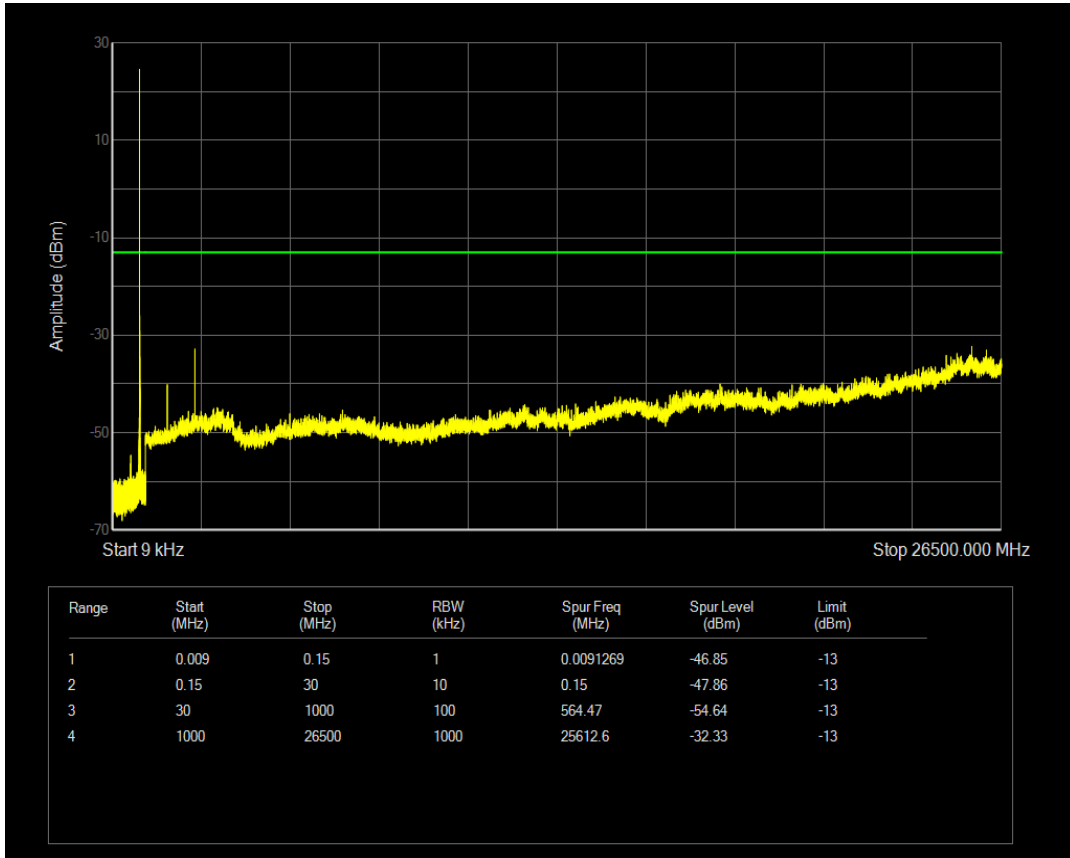

Band5 QAM16 BW=10MHz Channel=20600 RB Size=50 Position=#0

Band5 QAM16 BW=3MHz Channel=20415 RB Size=1 Position=#0

Band5 QAM16 BW=3MHz Channel=20415 RB Size=15 Position=#0

Band5 QAM16 BW=3MHz Channel=20525 RB Size=1 Position=#0

Band5 QAM16 BW=3MHz Channel=20525 RB Size=15 Position=#0

Band5 QAM16 BW=3MHz Channel=20635 RB Size=1 Position=#0

Band5 QAM16 BW=3MHz Channel=20635 RB Size=15 Position=#0

Band5 QAM16 BW=5MHz Channel=20425 RB Size=1 Position=#0

Band5 QAM16 BW=5MHz Channel=20425 RB Size=25 Position=#0

Band5 QAM16 BW=5MHz Channel=20525 RB Size=1 Position=#0

Band5 QAM16 BW=5MHz Channel=20525 RB Size=25 Position=#0

Band5 QAM16 BW=5MHz Channel=20625 RB Size=1 Position=#0