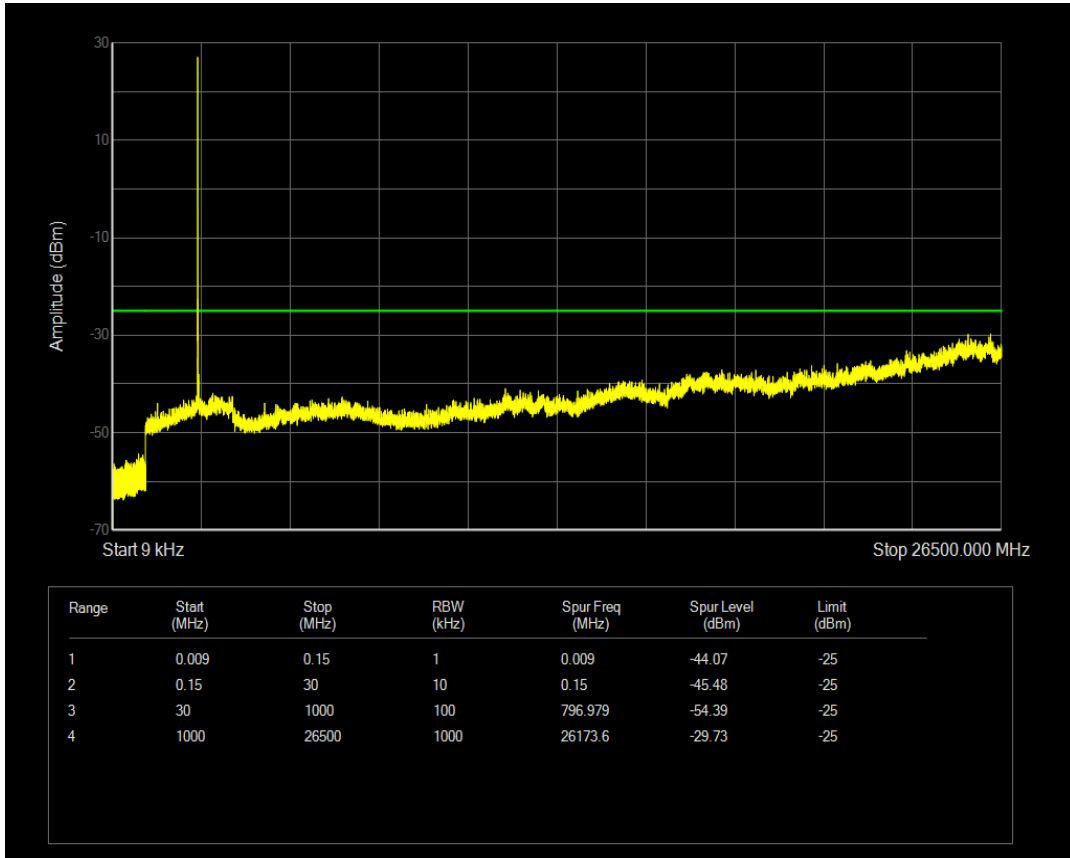

Band7 QAM16 BW=15MHz Channel=20825 RB Size=75 Position=#0

Band7 QAM16 BW=15MHz Channel=21100 RB Size=1 Position=#0

Band7 QAM16 BW=15MHz Channel=21100 RB Size=75 Position=#0

Band7 QAM16 BW=15MHz Channel=21375 RB Size=1 Position=#0