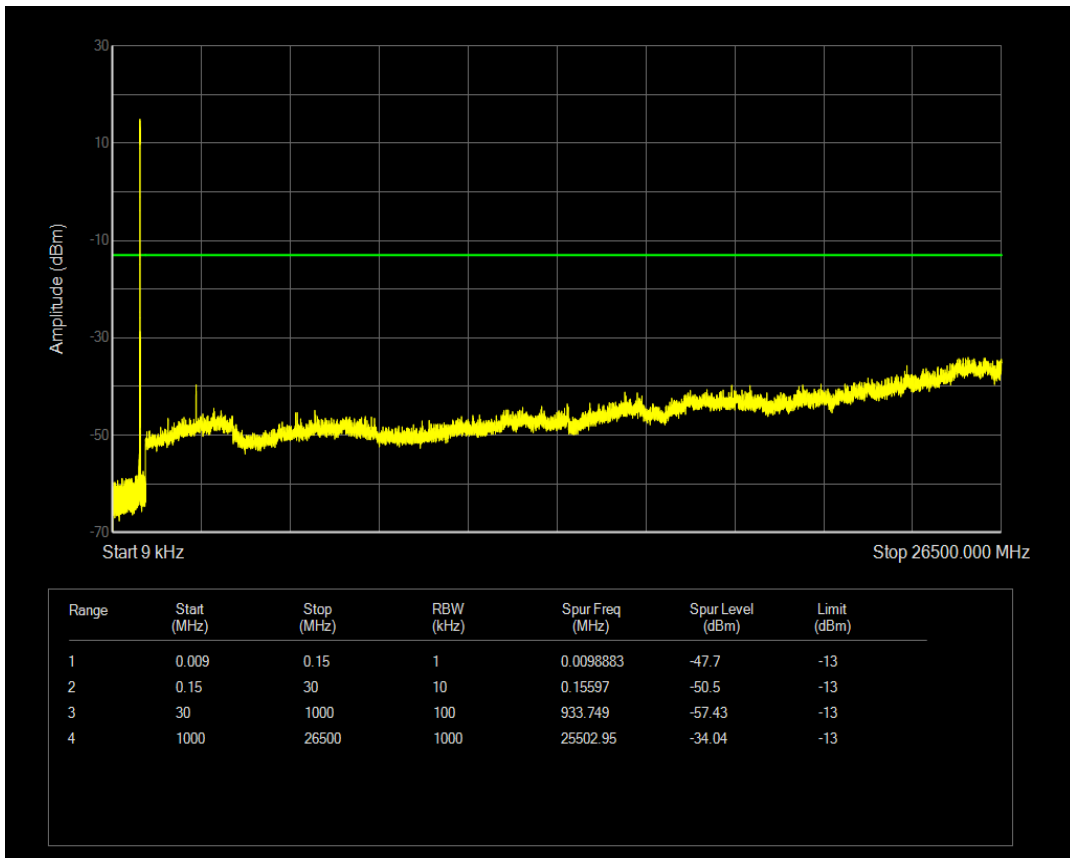

Band5 QAM16 BW=10MHz Channel=20600 RB Size=50 Position=#0

Band5 QAM16 BW=3MHz Channel=20415 RB Size=1 Position=#0

Band5 QAM16 BW=3MHz Channel=20415 RB Size=15 Position=#0

Band5 QAM16 BW=3MHz Channel=20525 RB Size=1 Position=#0

Band5 QAM16 BW=3MHz Channel=20525 RB Size=15 Position=#0

Band5 QAM16 BW=3MHz Channel=20635 RB Size=1 Position=#0

Band5 QAM16 BW=3MHz Channel=20635 RB Size=15 Position=#0

Band5 QAM16 BW=5MHz Channel=20425 RB Size=1 Position=#0

Band5 QAM16 BW=5MHz Channel=20425 RB Size=25 Position=#0

Band5 QAM16 BW=5MHz Channel=20525 RB Size=1 Position=#0

Band5 QAM16 BW=5MHz Channel=20525 RB Size=25 Position=#0

Band5 QAM16 BW=5MHz Channel=20625 RB Size=1 Position=#0