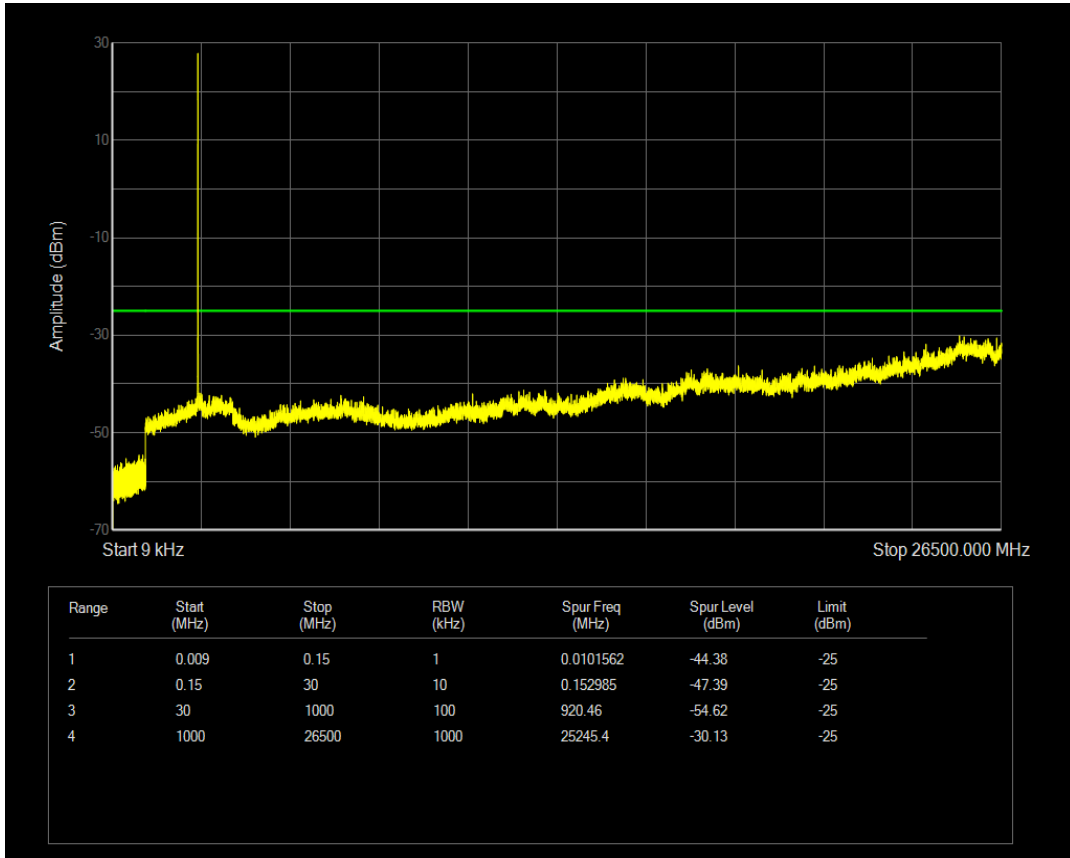

Band7 QAM16 BW=10MHz Channel=21400 RB Size=1 Position=#0

Band7 QAM16 BW=10MHz Channel=21400 RB Size=50 Position=#0