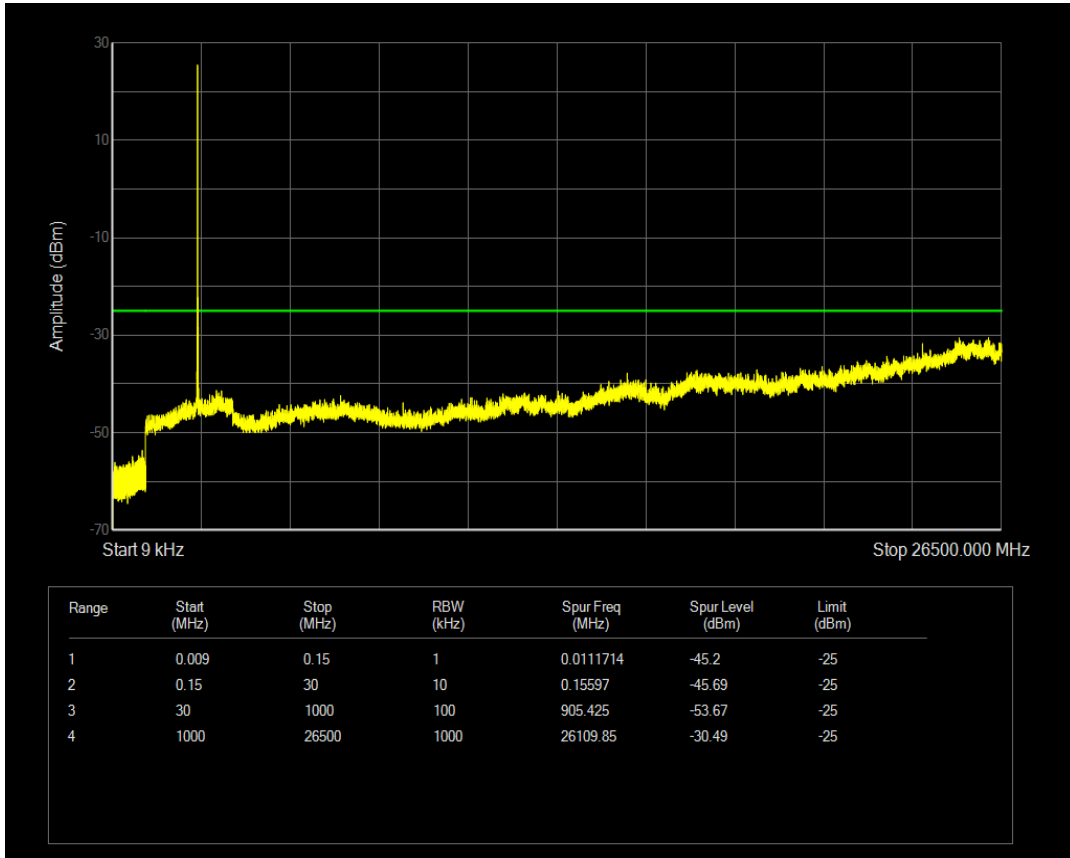

Band7 QAM16 BW=15MHz Channel=21375 RB Size=75 Position=#0

Band7 QAM16 BW=20MHz Channel=20850 RB Size=1 Position=#0

Band7 QAM16 BW=20MHz Channel=20850 RB Size=100 Position=#0

Band7 QAM16 BW=20MHz Channel=21100 RB Size=1 Position=#0

Band7 QAM16 BW=20MHz Channel=21100 RB Size=100 Position=#0

Band7 QAM16 BW=20MHz Channel=21350 RB Size=1 Position=#0

Band7 QAM16 BW=20MHz Channel=21350 RB Size=100 Position=#0

Band7 QAM16 BW=5MHz Channel=20775 RB Size=1 Position=#0