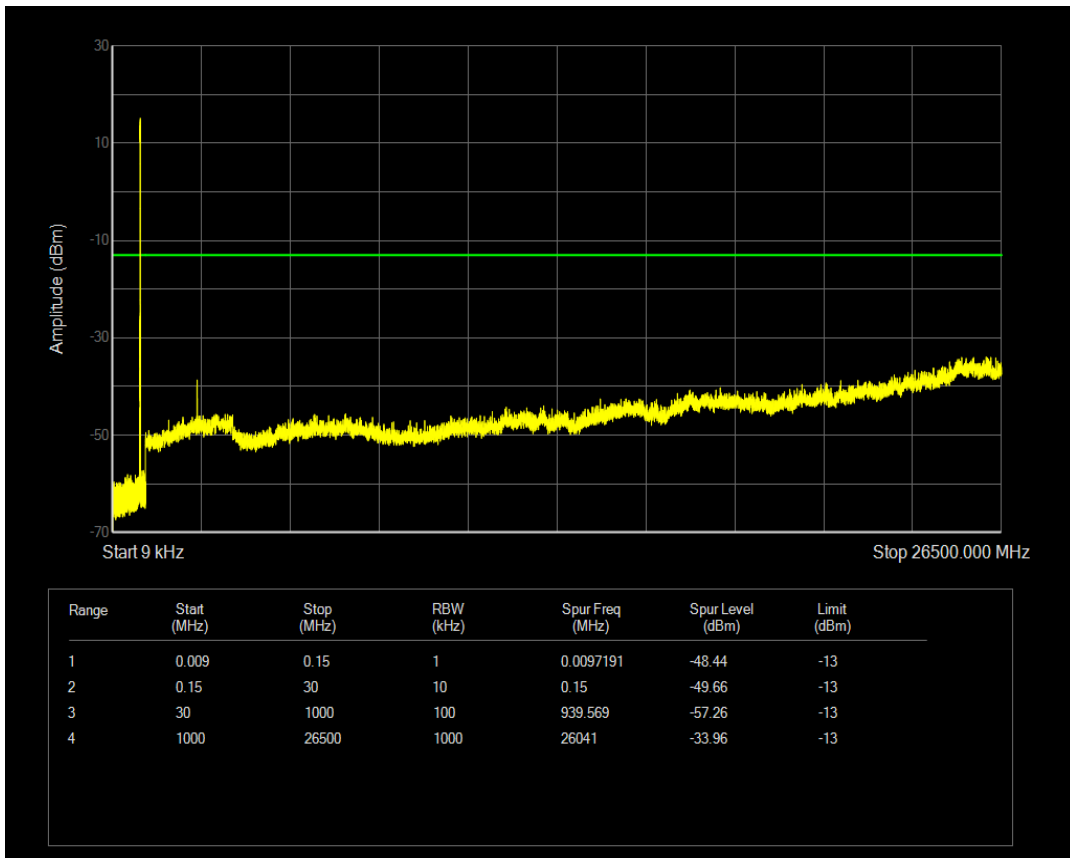

Band5 QAM16 BW=5MHz Channel=20425 RB Size=25 Position=#0

Band5 QAM16 BW=5MHz Channel=20525 RB Size=1 Position=#0

Band5 QAM16 BW=5MHz Channel=20525 RB Size=25 Position=#0

Band5 QAM16 BW=5MHz Channel=20625 RB Size=1 Position=#0

Band5 QAM16 BW=5MHz Channel=20625 RB Size=25 Position=#0

Band5 QPSK BW=1.4MHz Channel=20407 RB Size=1 Position=#0

Band5 QPSK BW=1.4MHz Channel=20407 RB Size=6 Position=#0

Band5 QPSK BW=1.4MHz Channel=20525 RB Size=1 Position=#0