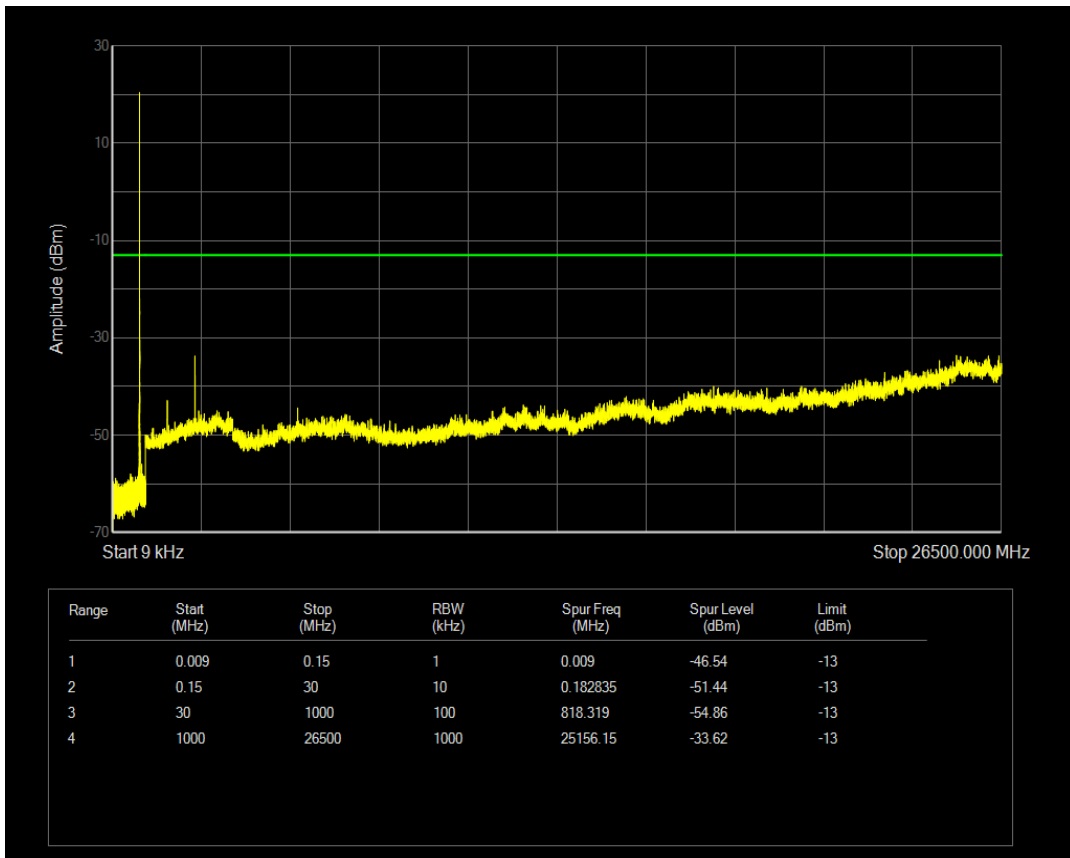

Band5 QAM16 BW=5MHz Channel=20425 RB Size=25 Position=#0

Band5 QAM16 BW=5MHz Channel=20525 RB Size=1 Position=#0

Band5 QAM16 BW=5MHz Channel=20525 RB Size=25 Position=#0

Band5 QAM16 BW=5MHz Channel=20625 RB Size=1 Position=#0

Band5 QAM16 BW=5MHz Channel=20625 RB Size=25 Position=#0

Band5 QPSK BW=1.4MHz Channel=20407 RB Size=1 Position=#0

Band5 QPSK BW=1.4MHz Channel=20407 RB Size=6 Position=#0

Band5 QPSK BW=1.4MHz Channel=20525 RB Size=1 Position=#0