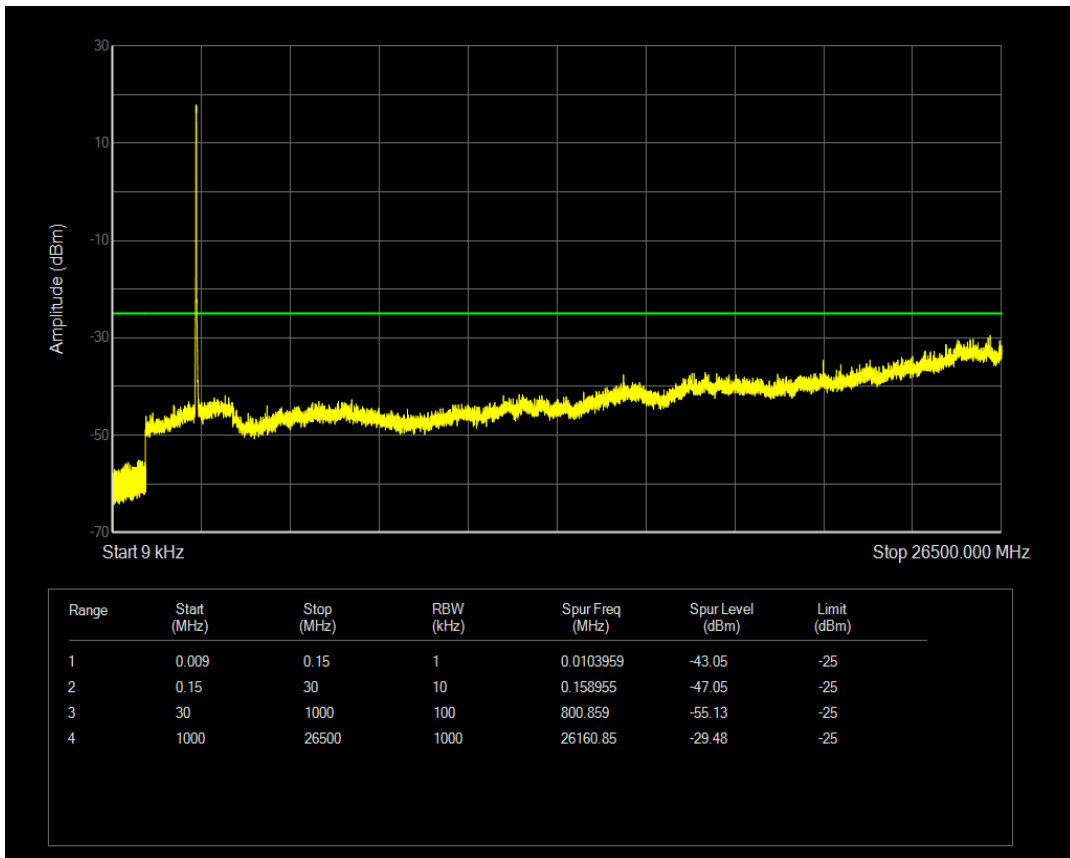

Band7 QAM16 BW=20MHz Channel=20850 RB Size=100 Position=#0

Band7 QAM16 BW=20MHz Channel=21100 RB Size=1 Position=#0