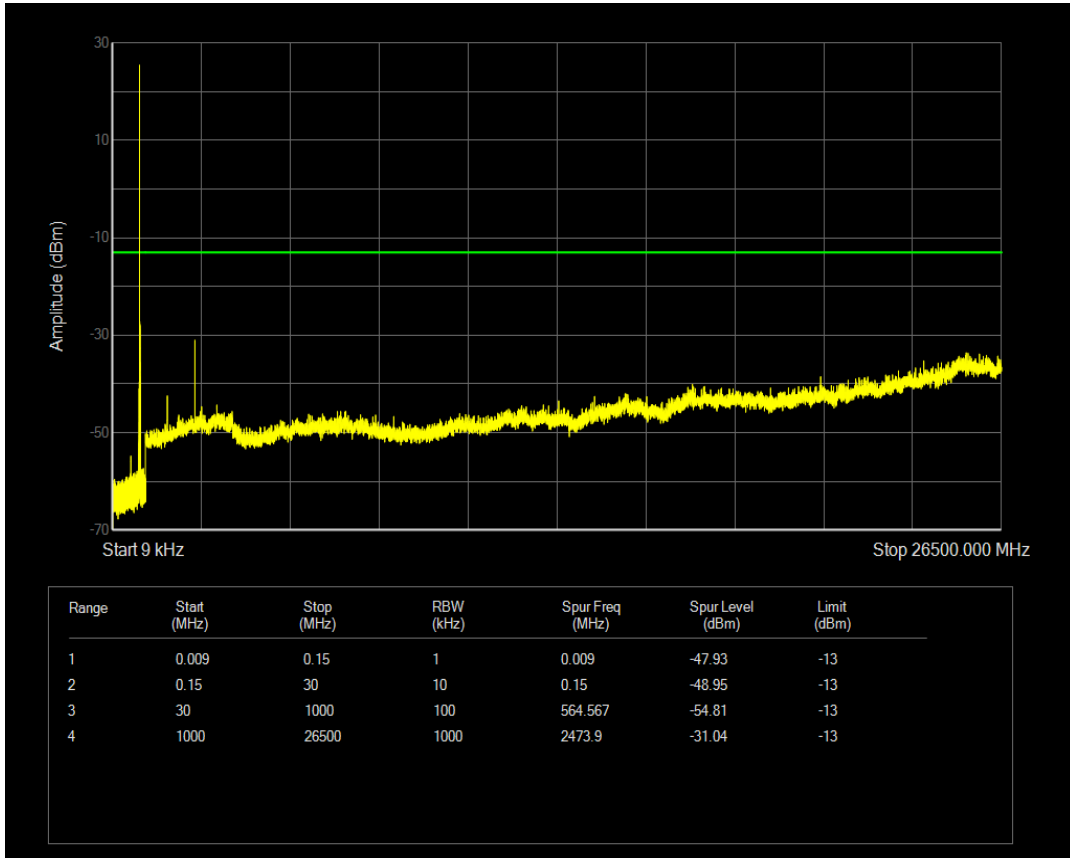

Band5 QAM16 BW=1.4MHz Channel=20525 RB Size=6 Position=#0

Band5 QAM16 BW=1.4MHz Channel=20643 RB Size=1 Position=#0

Band5 QAM16 BW=1.4MHz Channel=20643 RB Size=6 Position=#0

Band5 QAM16 BW=10MHz Channel=20450 RB Size=1 Position=#0

Band5 QAM16 BW=10MHz Channel=20450 RB Size=50 Position=#0

Band5 QAM16 BW=10MHz Channel=20525 RB Size=1 Position=#0

Band5 QAM16 BW=10MHz Channel=20525 RB Size=50 Position=#0

Band5 QAM16 BW=10MHz Channel=20600 RB Size=1 Position=#0

Band5 QAM16 BW=10MHz Channel=20600 RB Size=50 Position=#0

Band5 QAM16 BW=3MHz Channel=20415 RB Size=1 Position=#0

Band5 QAM16 BW=3MHz Channel=20415 RB Size=15 Position=#0

Band5 QAM16 BW=3MHz Channel=20525 RB Size=1 Position=#0