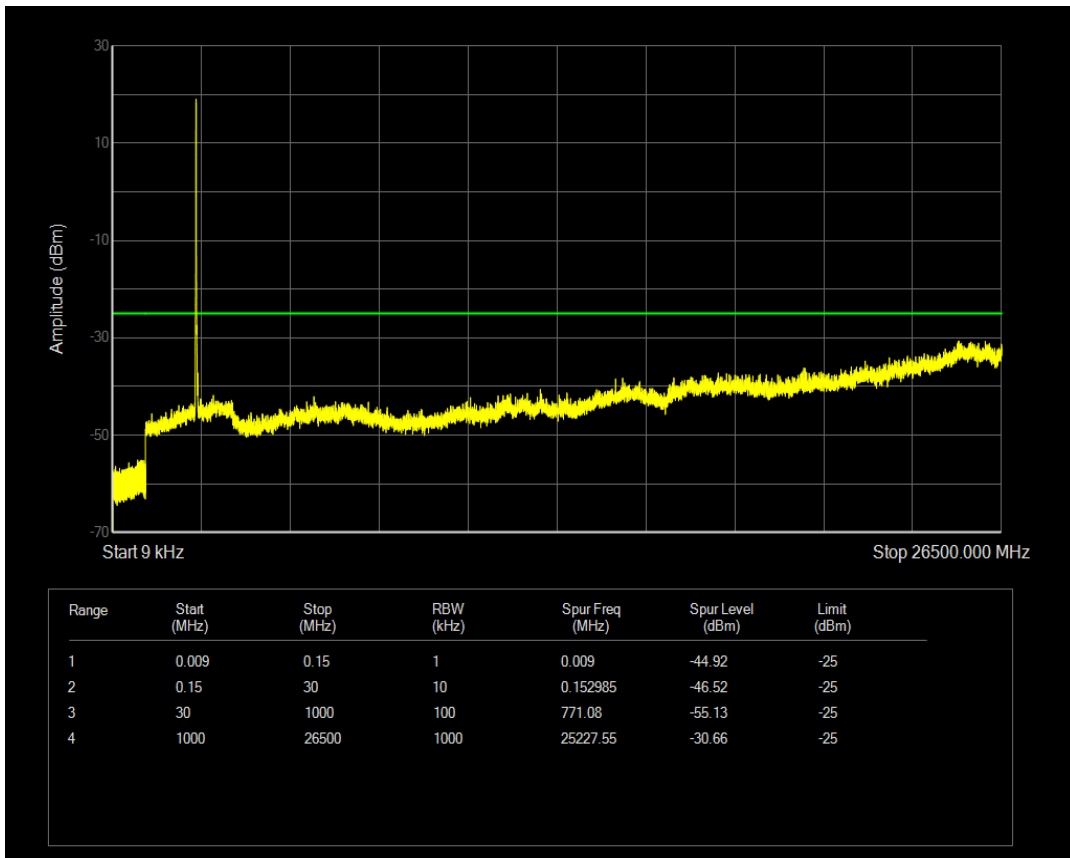

Band7 QAM16 BW=15MHz Channel=20825 RB Size=75 Position=#0

Band7 QAM16 BW=15MHz Channel=21100 RB Size=1 Position=#0