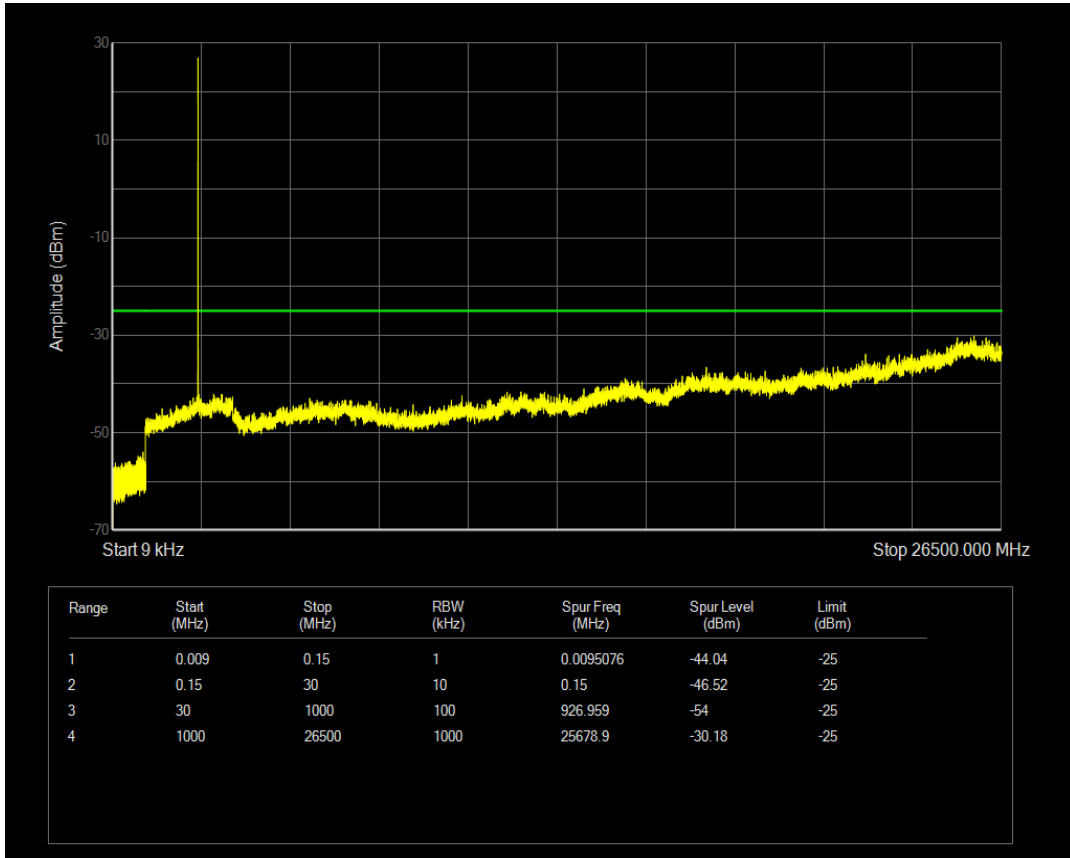

Band7 QAM16 BW=5MHz Channel=20775 RB Size=25 Position=#0

Band7 QAM16 BW=5MHz Channel=21100 RB Size=1 Position=#0

Band7 QAM16 BW=5MHz Channel=21100 RB Size=25 Position=#0

Band7 QAM16 BW=5MHz Channel=21425 RB Size=1 Position=#0

Band7 QAM16 BW=5MHz Channel=21425 RB Size=25 Position=#0

Band7 QPSK BW=10MHz Channel=20800 RB Size=1 Position=#0

Band7 QPSK BW=10MHz Channel=20800 RB Size=50 Position=#0

Band7 QPSK BW=10MHz Channel=21100 RB Size=1 Position=#0