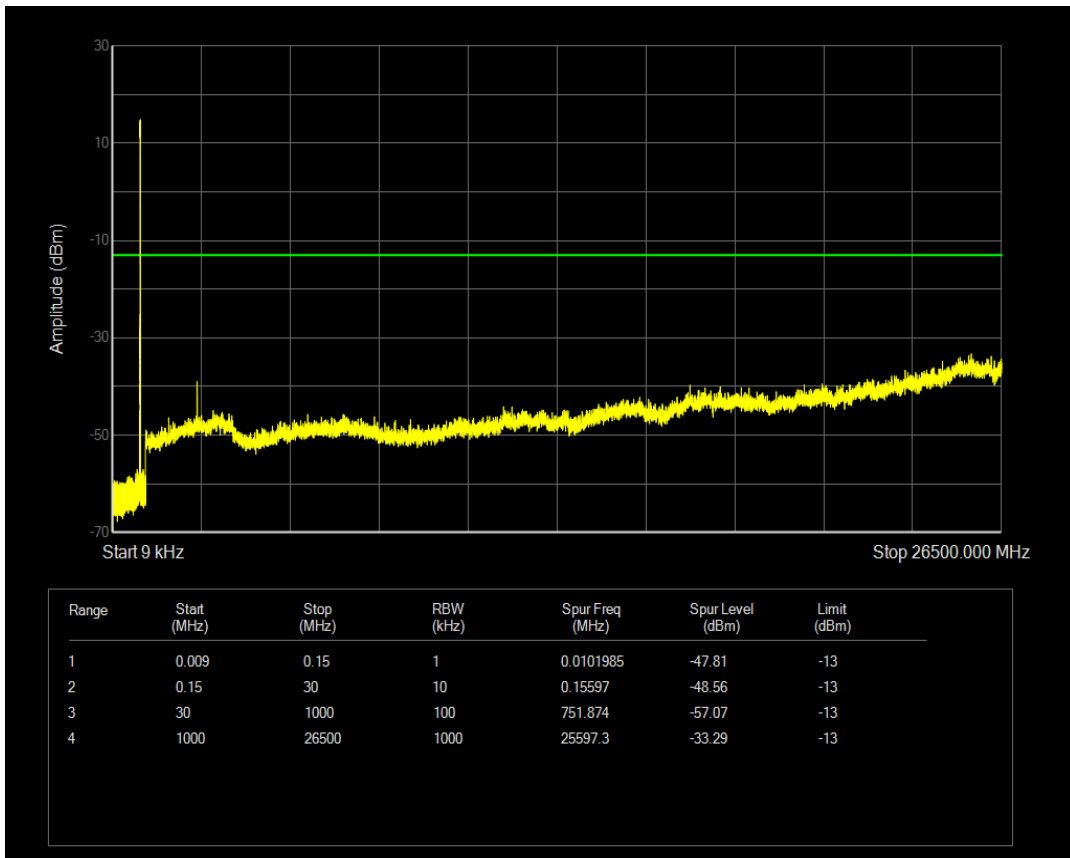

Band5 QPSK BW=5MHz Channel=20425 RB Size=25 Position=#0

Band5 QPSK BW=5MHz Channel=20525 RB Size=1 Position=#0

Band5 QPSK BW=5MHz Channel=20525 RB Size=25 Position=#0

Band5 QPSK BW=5MHz Channel=20625 RB Size=1 Position=#0

Band5 QPSK BW=5MHz Channel=20625 RB Size=25 Position=#0

Band7 QAM16 BW=10MHz Channel=20800 RB Size=1 Position=#0

Band7 QAM16 BW=10MHz Channel=20800 RB Size=50 Position=#0

Band7 QAM16 BW=10MHz Channel=21100 RB Size=1 Position=#0