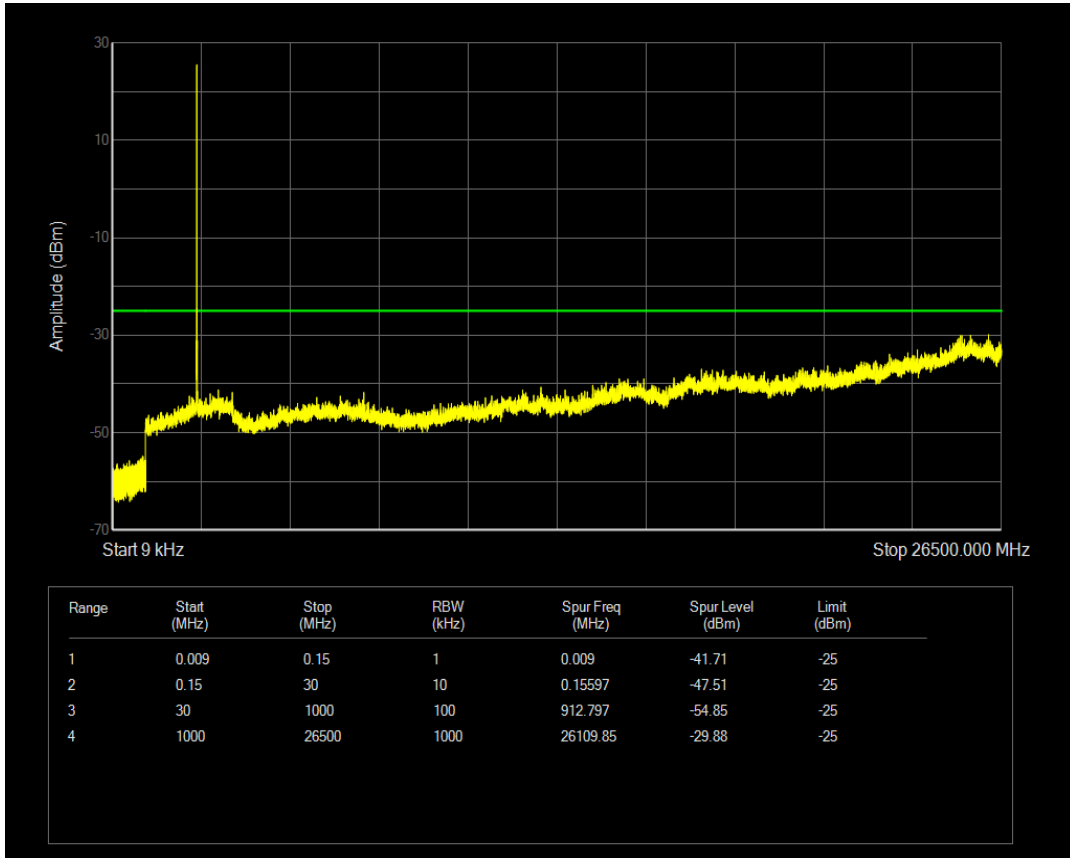

Band7 QAM16 BW=15MHz Channel=21100 RB Size=1 Position=#0

Band7 QAM16 BW=15MHz Channel=21100 RB Size=75 Position=#0