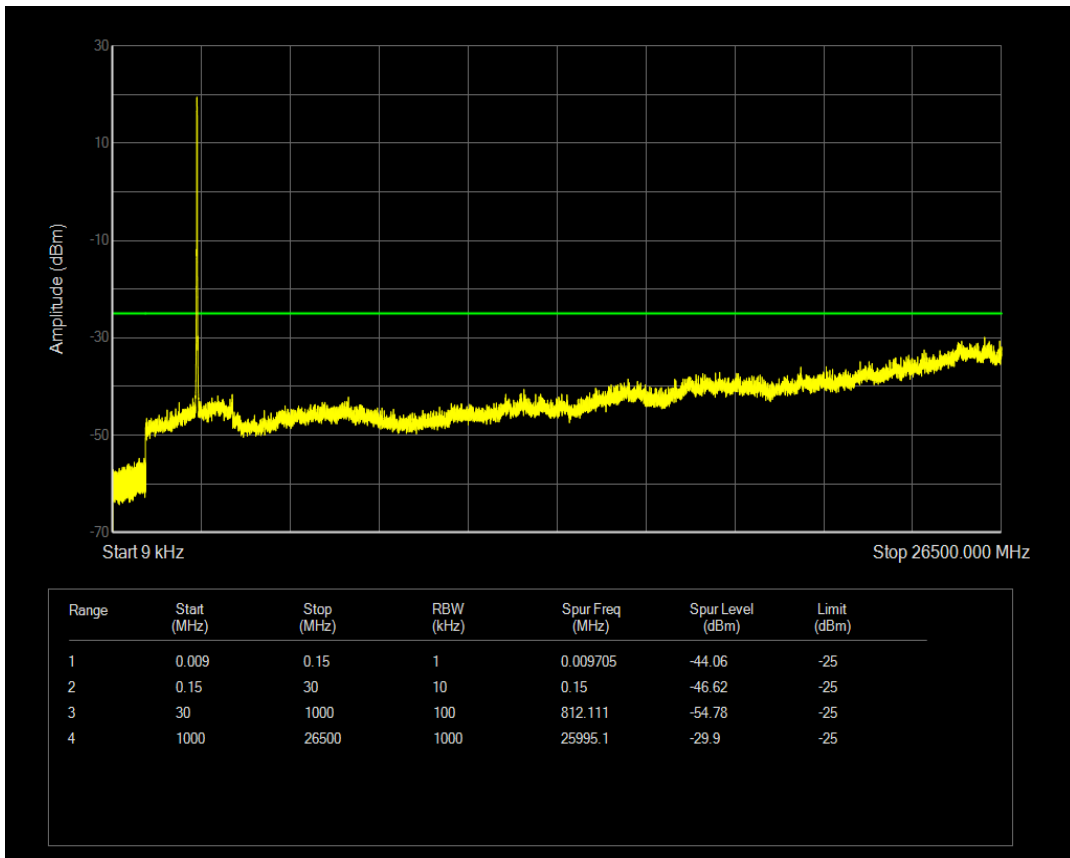

Band7 QAM16 BW=15MHz Channel=21100 RB Size=75 Position=#0

Band7 QAM16 BW=15MHz Channel=21375 RB Size=1 Position=#0