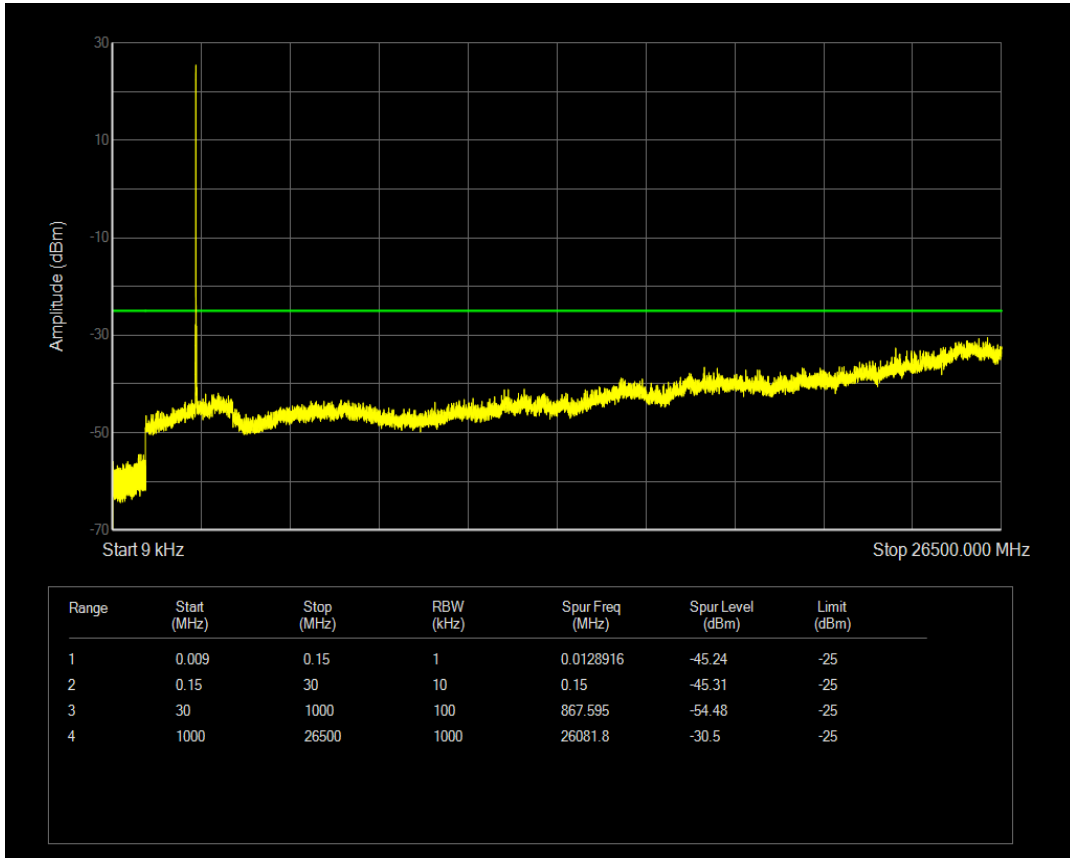

Band5 QPSK BW=5MHz Channel=20625 RB Size=25 Position=#0

Band7 QAM16 BW=10MHz Channel=20800 RB Size=1 Position=#0

Band7 QAM16 BW=10MHz Channel=20800 RB Size=50 Position=#0

Band7 QAM16 BW=10MHz Channel=21100 RB Size=1 Position=#0

Band7 QAM16 BW=10MHz Channel=21100 RB Size=50 Position=#0

Band7 QAM16 BW=10MHz Channel=21400 RB Size=1 Position=#0

Band7 QAM16 BW=10MHz Channel=21400 RB Size=50 Position=#0

Band7 QAM16 BW=15MHz Channel=20825 RB Size=1 Position=#0