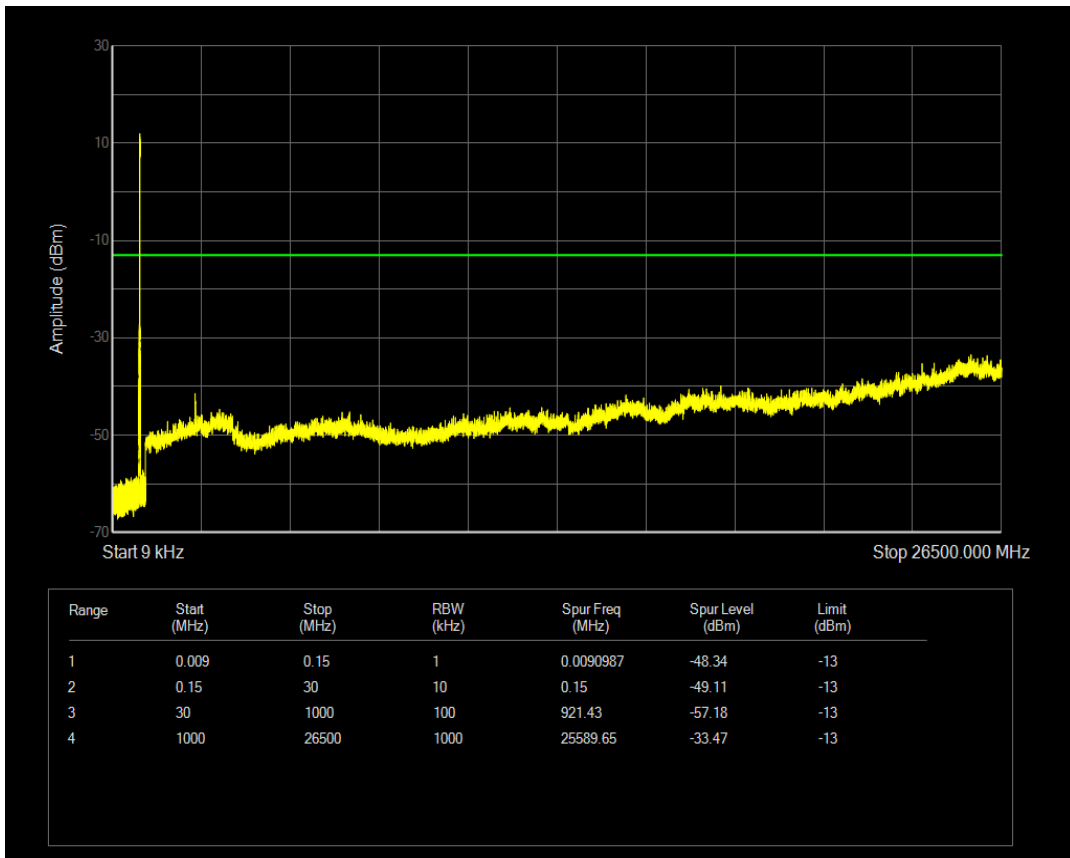

Band5 QAM16 BW=1.4MHz Channel=20525 RB Size=6 Position=#0

Band5 QAM16 BW=1.4MHz Channel=20643 RB Size=1 Position=#0

Band5 QAM16 BW=1.4MHz Channel=20643 RB Size=6 Position=#0

Band5 QAM16 BW=10MHz Channel=20450 RB Size=1 Position=#0

Band5 QAM16 BW=10MHz Channel=20450 RB Size=50 Position=#0

Band5 QAM16 BW=10MHz Channel=20525 RB Size=1 Position=#0

Band5 QAM16 BW=10MHz Channel=20525 RB Size=50 Position=#0

Band5 QAM16 BW=10MHz Channel=20600 RB Size=1 Position=#0