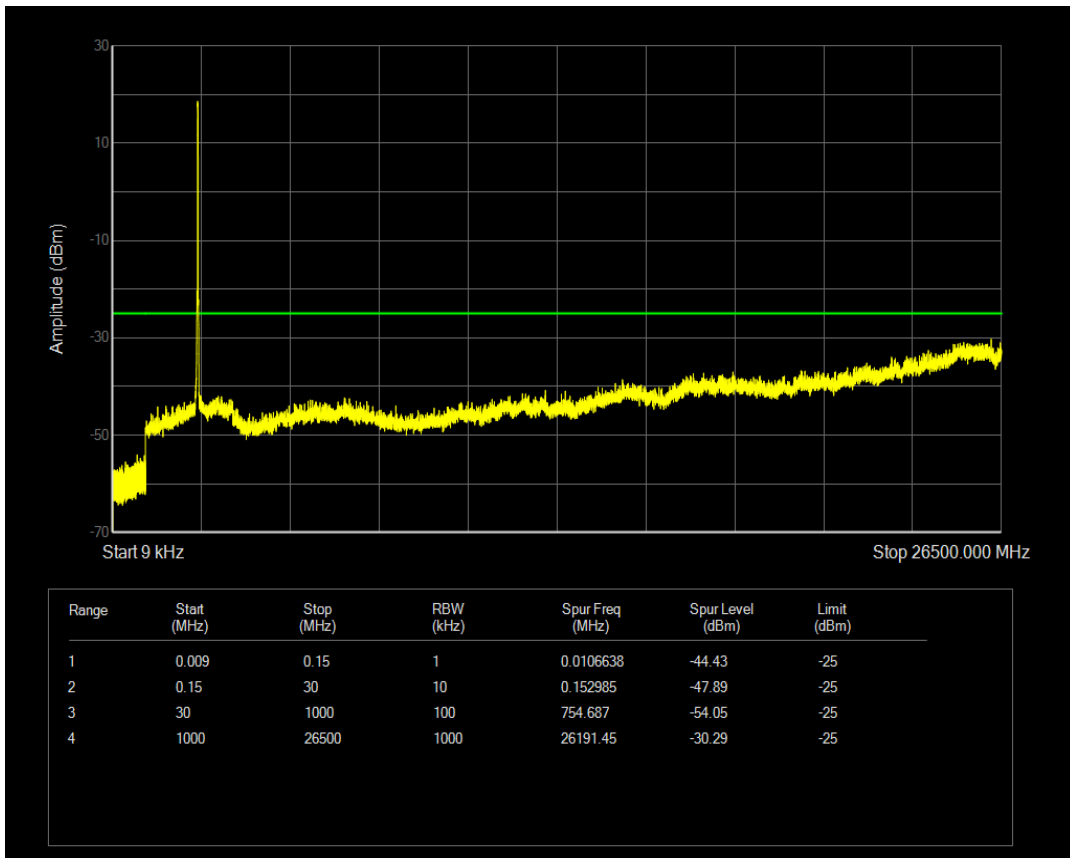

Band7 QAM16 BW=15MHz Channel=21375 RB Size=75 Position=#0

Band7 QAM16 BW=20MHz Channel=20850 RB Size=1 Position=#0

Band7 QAM16 BW=20MHz Channel=20850 RB Size=100 Position=#0

Band7 QAM16 BW=20MHz Channel=21100 RB Size=1 Position=#0

Band7 QAM16 BW=20MHz Channel=21100 RB Size=100 Position=#0

Band7 QAM16 BW=20MHz Channel=21350 RB Size=1 Position=#0

Band7 QAM16 BW=20MHz Channel=21350 RB Size=100 Position=#0

Band7 QAM16 BW=5MHz Channel=20775 RB Size=1 Position=#0