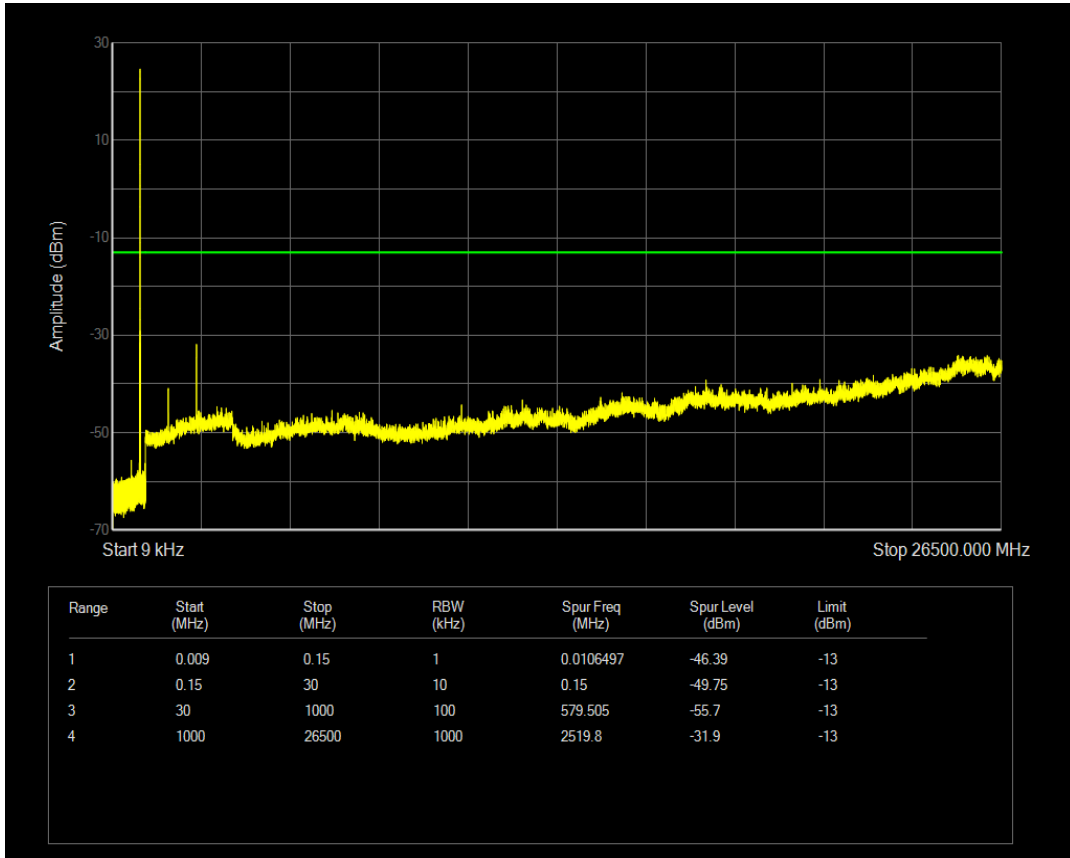

Band5 QAM16 BW=1.4MHz Channel=20525 RB Size=6 Position=#0

Band5 QAM16 BW=1.4MHz Channel=20643 RB Size=1 Position=#0

Band5 QAM16 BW=1.4MHz Channel=20643 RB Size=6 Position=#0

Band5 QAM16 BW=10MHz Channel=20450 RB Size=1 Position=#0

Band5 QAM16 BW=10MHz Channel=20450 RB Size=50 Position=#0

Band5 QAM16 BW=10MHz Channel=20525 RB Size=1 Position=#0

Band5 QAM16 BW=10MHz Channel=20525 RB Size=50 Position=#0

Band5 QAM16 BW=10MHz Channel=20600 RB Size=1 Position=#0

Band5 QAM16 BW=10MHz Channel=20600 RB Size=50 Position=#0

Band5 QAM16 BW=3MHz Channel=20415 RB Size=1 Position=#0

Band5 QAM16 BW=3MHz Channel=20415 RB Size=15 Position=#0

Band5 QAM16 BW=3MHz Channel=20525 RB Size=1 Position=#0