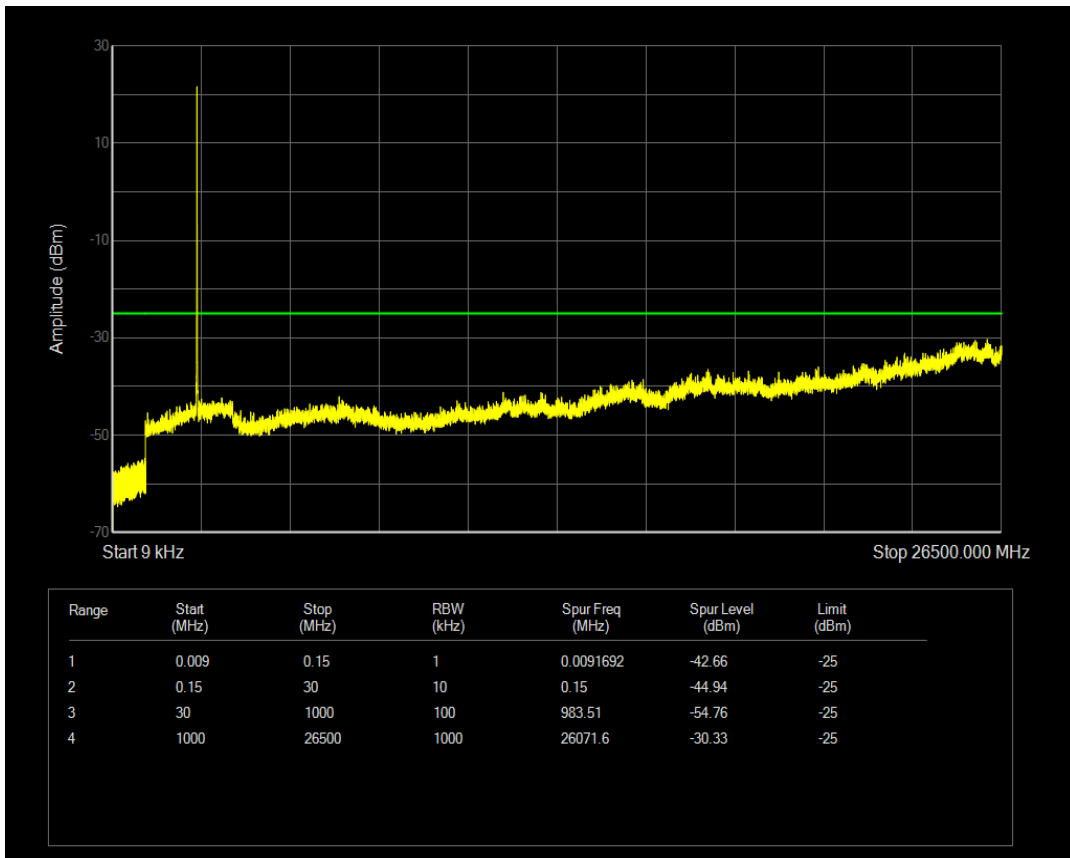

Band7 QAM16 BW=20MHz Channel=21100 RB Size=100 Position=#0

Band7 QAM16 BW=20MHz Channel=21350 RB Size=1 Position=#0

Band7 QAM16 BW=20MHz Channel=21350 RB Size=100 Position=#0

Band7 QAM16 BW=5MHz Channel=20775 RB Size=1 Position=#0

Band7 QAM16 BW=5MHz Channel=20775 RB Size=25 Position=#0

Band7 QAM16 BW=5MHz Channel=21100 RB Size=1 Position=#0

Band7 QAM16 BW=5MHz Channel=21100 RB Size=25 Position=#0

Band7 QAM16 BW=5MHz Channel=21425 RB Size=1 Position=#0