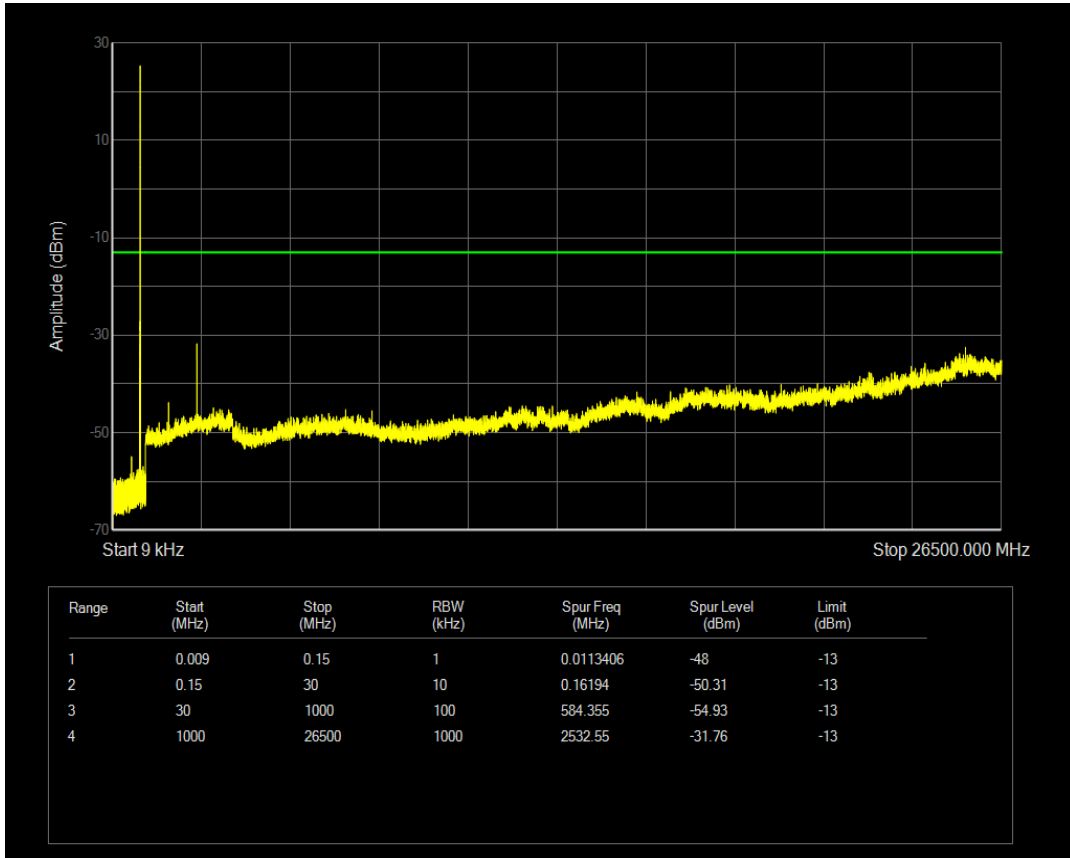

Band5 QAM16 BW=5MHz Channel=20425 RB Size=25 Position=#0

Band5 QAM16 BW=5MHz Channel=20525 RB Size=1 Position=#0

Band5 QAM16 BW=5MHz Channel=20525 RB Size=25 Position=#0

Band5 QAM16 BW=5MHz Channel=20625 RB Size=1 Position=#0

Band5 QAM16 BW=5MHz Channel=20625 RB Size=25 Position=#0

Band5 QPSK BW=1.4MHz Channel=20407 RB Size=1 Position=#0

Band5 QPSK BW=1.4MHz Channel=20407 RB Size=6 Position=#0

Band5 QPSK BW=1.4MHz Channel=20525 RB Size=1 Position=#0