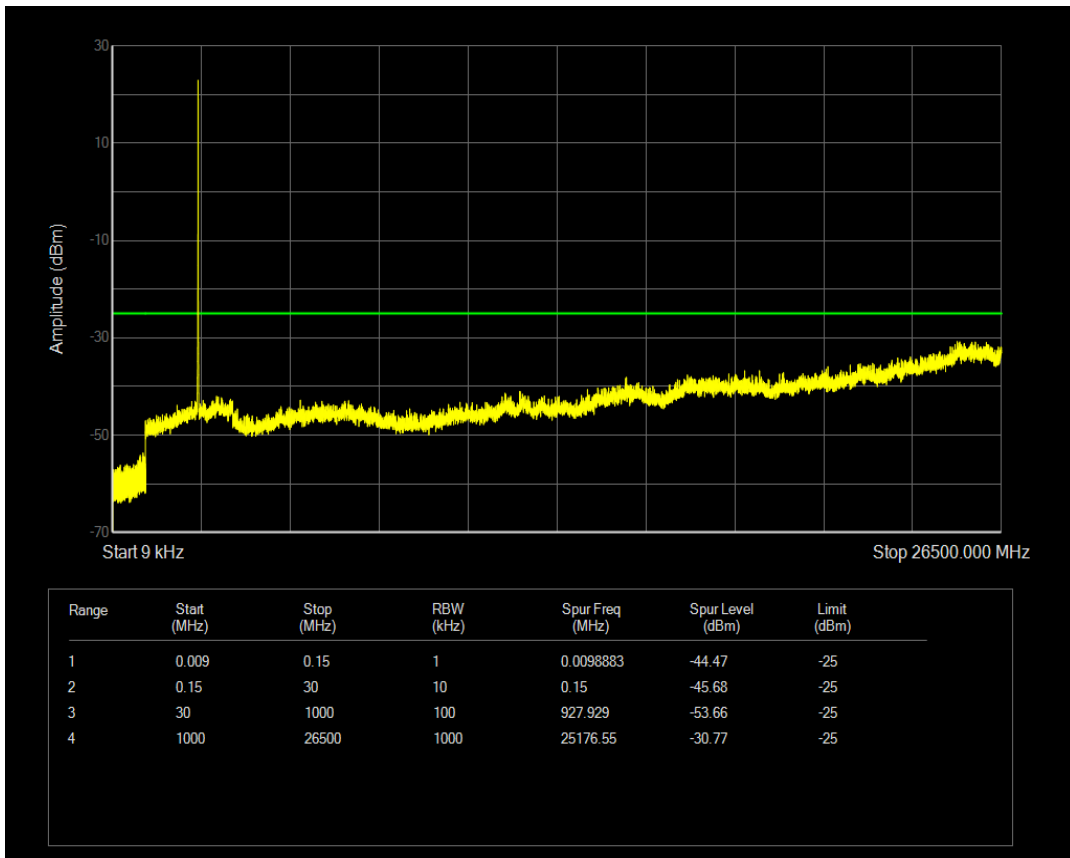

Band7 QAM16 BW=5MHz Channel=20775 RB Size=25 Position=#0

Band7 QAM16 BW=5MHz Channel=21100 RB Size=1 Position=#0

Band7 QAM16 BW=5MHz Channel=21100 RB Size=25 Position=#0

Band7 QAM16 BW=5MHz Channel=21425 RB Size=1 Position=#0

Band7 QAM16 BW=5MHz Channel=21425 RB Size=25 Position=#0

Band7 QPSK BW=10MHz Channel=20800 RB Size=1 Position=#0

Band7 QPSK BW=10MHz Channel=20800 RB Size=50 Position=#0

Band7 QPSK BW=10MHz Channel=21100 RB Size=1 Position=#0