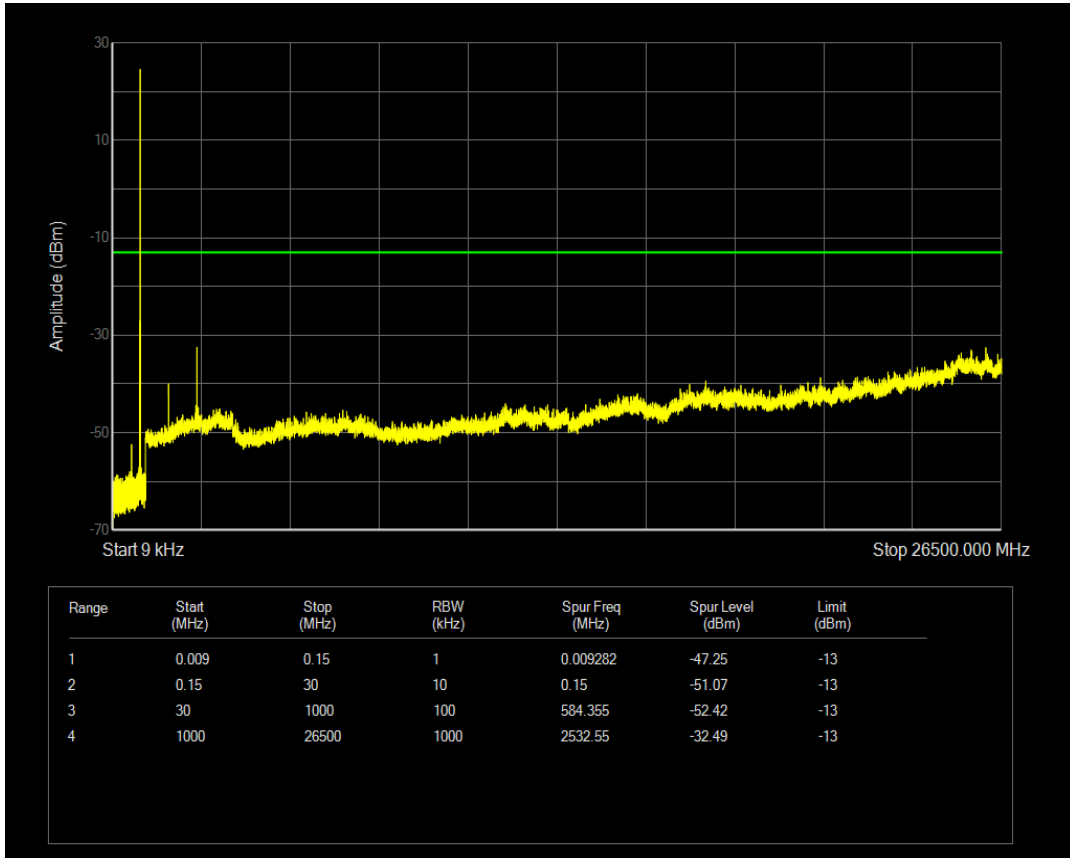

Band5 QPSK BW=5MHz Channel=20425 RB Size=25 Position=#0

Band5 QPSK BW=5MHz Channel=20525 RB Size=1 Position=#0

Band5 QPSK BW=5MHz Channel=20525 RB Size=25 Position=#0

Band5 QPSK BW=5MHz Channel=20625 RB Size=1 Position=#0

Band5 QPSK BW=5MHz Channel=20625 RB Size=25 Position=#0

Band7 QAM16 BW=10MHz Channel=20800 RB Size=1 Position=#0

Band7 QAM16 BW=10MHz Channel=20800 RB Size=50 Position=#0

Band7 QAM16 BW=10MHz Channel=21100 RB Size=1 Position=#0