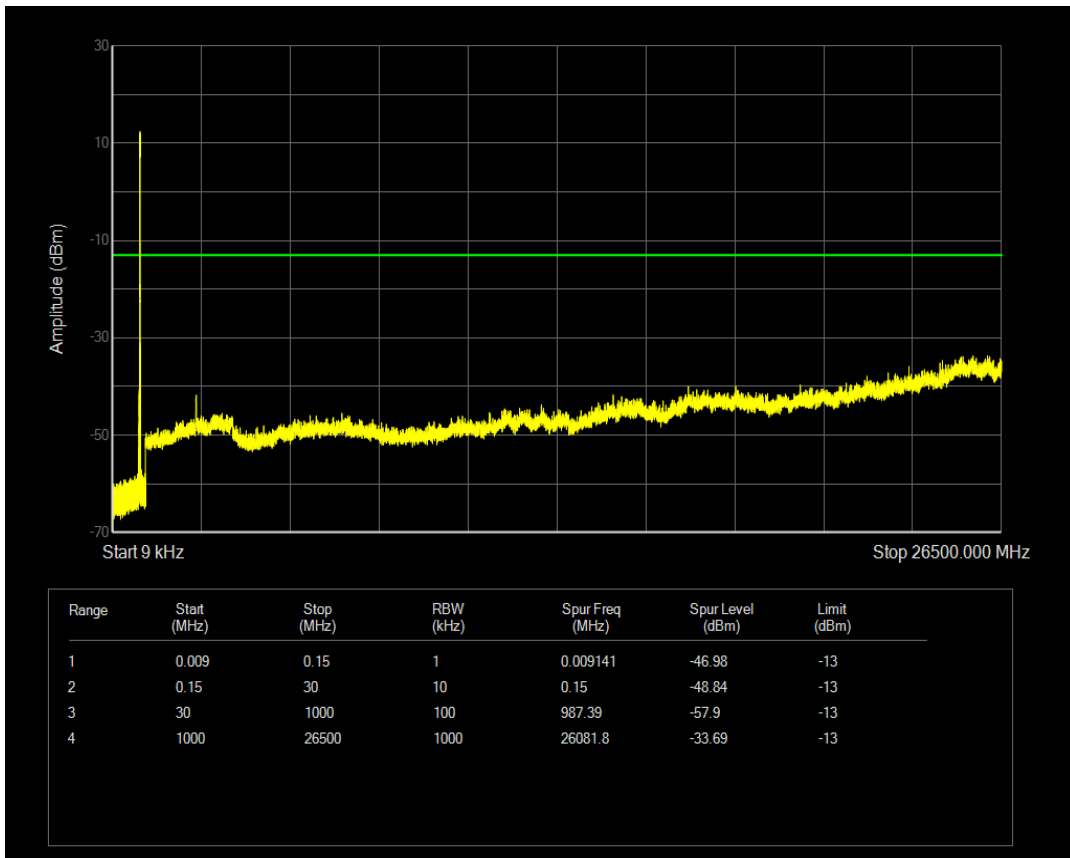

Band5 QAM16 BW=1.4MHz Channel=20525 RB Size=6 Position=#0

Band5 QAM16 BW=1.4MHz Channel=20643 RB Size=1 Position=#0

Band5 QAM16 BW=1.4MHz Channel=20643 RB Size=6 Position=#0

Band5 QAM16 BW=10MHz Channel=20450 RB Size=1 Position=#0

Band5 QAM16 BW=10MHz Channel=20450 RB Size=50 Position=#0

Band5 QAM16 BW=10MHz Channel=20525 RB Size=1 Position=#0

Band5 QAM16 BW=10MHz Channel=20525 RB Size=50 Position=#0

Band5 QAM16 BW=10MHz Channel=20600 RB Size=1 Position=#0