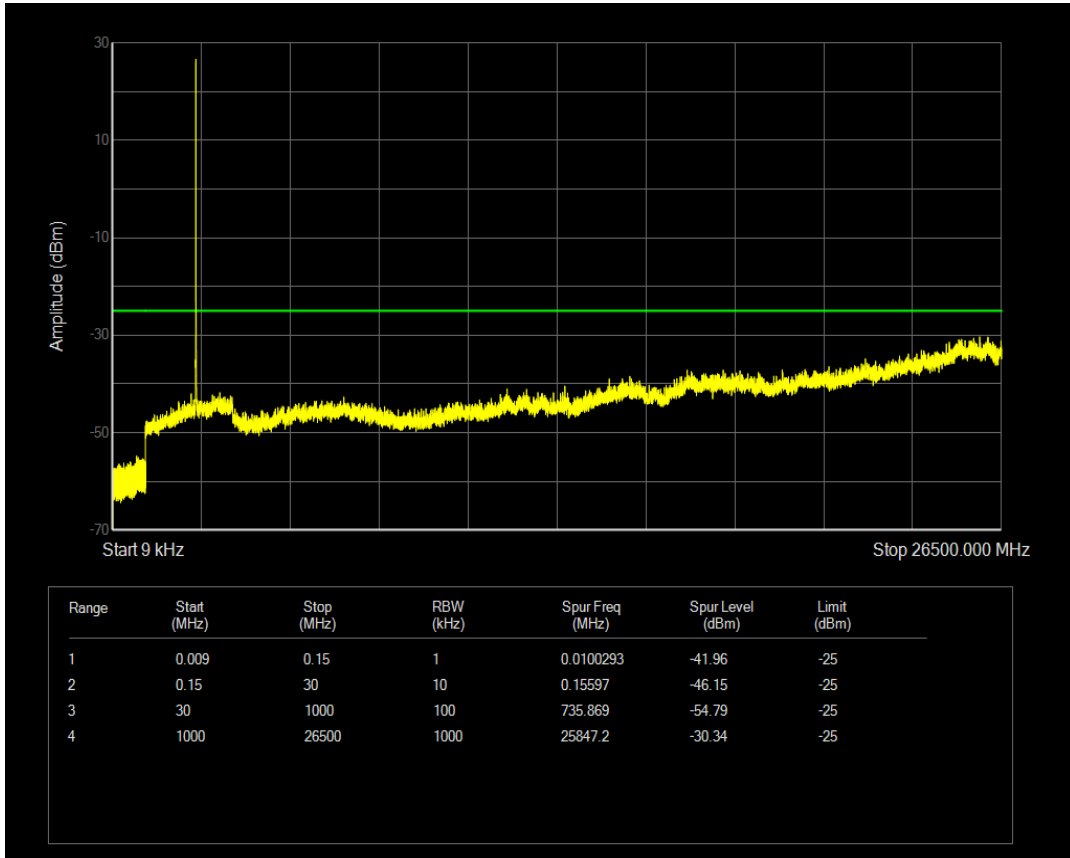

Band7 QAM16 BW=5MHz Channel=20775 RB Size=25 Position=#0

Band7 QAM16 BW=5MHz Channel=21100 RB Size=1 Position=#0

Band7 QAM16 BW=5MHz Channel=21100 RB Size=25 Position=#0

Band7 QAM16 BW=5MHz Channel=21425 RB Size=1 Position=#0

Band7 QAM16 BW=5MHz Channel=21425 RB Size=25 Position=#0

Band7 QPSK BW=10MHz Channel=20800 RB Size=1 Position=#0

Band7 QPSK BW=10MHz Channel=20800 RB Size=50 Position=#0

Band7 QPSK BW=10MHz Channel=21100 RB Size=1 Position=#0