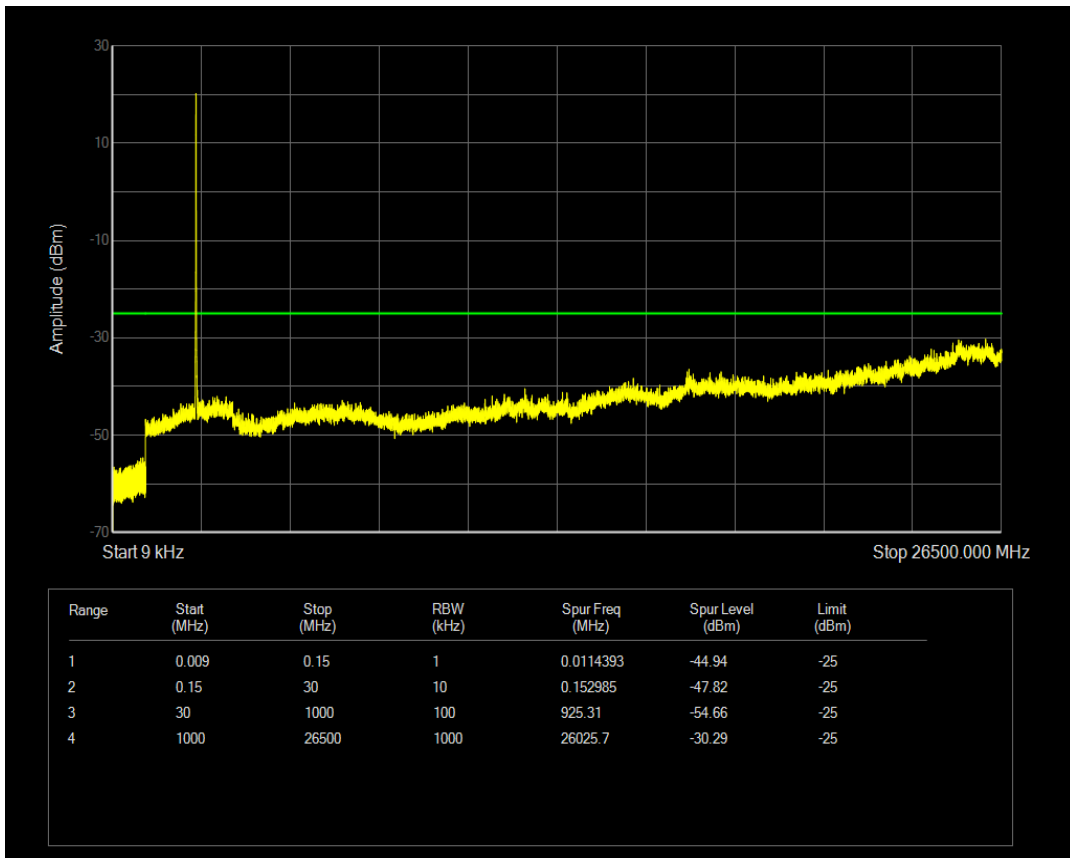

Band5 QPSK BW=5MHz Channel=20425 RB Size=25 Position=#0

Band5 QPSK BW=5MHz Channel=20525 RB Size=1 Position=#0

Band5 QPSK BW=5MHz Channel=20525 RB Size=25 Position=#0

Band5 QPSK BW=5MHz Channel=20625 RB Size=1 Position=#0

Band5 QPSK BW=5MHz Channel=20625 RB Size=25 Position=#0

Band7 QAM16 BW=10MHz Channel=20800 RB Size=1 Position=#0

Band7 QAM16 BW=10MHz Channel=20800 RB Size=50 Position=#0

Band7 QAM16 BW=10MHz Channel=21100 RB Size=1 Position=#0