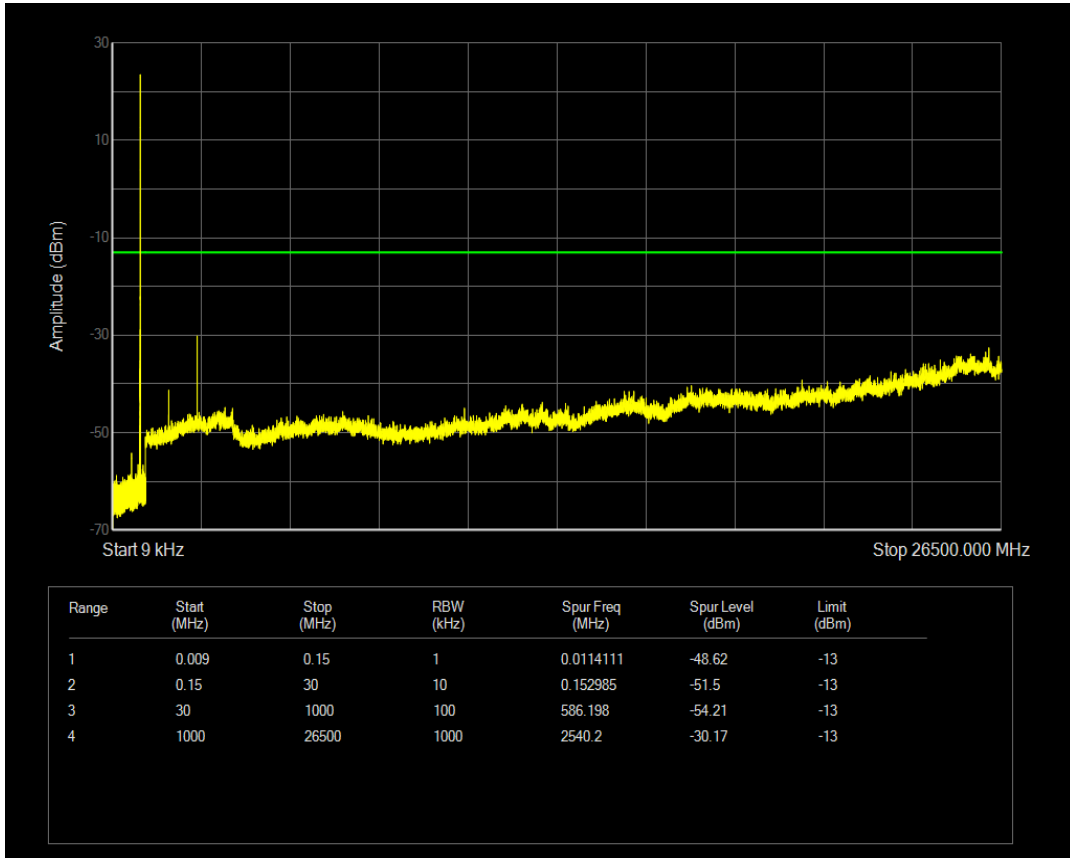

Band5 QAM16 BW=10MHz Channel=20450 RB Size=50 Position=#0

Band5 QAM16 BW=10MHz Channel=20525 RB Size=1 Position=#0

Band5 QAM16 BW=10MHz Channel=20525 RB Size=50 Position=#0

Band5 QAM16 BW=10MHz Channel=20600 RB Size=1 Position=#0

Band5 QAM16 BW=10MHz Channel=20600 RB Size=50 Position=#0

Band5 QAM16 BW=3MHz Channel=20415 RB Size=1 Position=#0

Band5 QAM16 BW=3MHz Channel=20415 RB Size=15 Position=#0

Band5 QAM16 BW=3MHz Channel=20525 RB Size=1 Position=#0

Band5 QAM16 BW=3MHz Channel=20525 RB Size=15 Position=#0

Band5 QAM16 BW=3MHz Channel=20635 RB Size=1 Position=#0

Band5 QAM16 BW=3MHz Channel=20635 RB Size=15 Position=#0

Band5 QAM16 BW=5MHz Channel=20425 RB Size=1 Position=#0