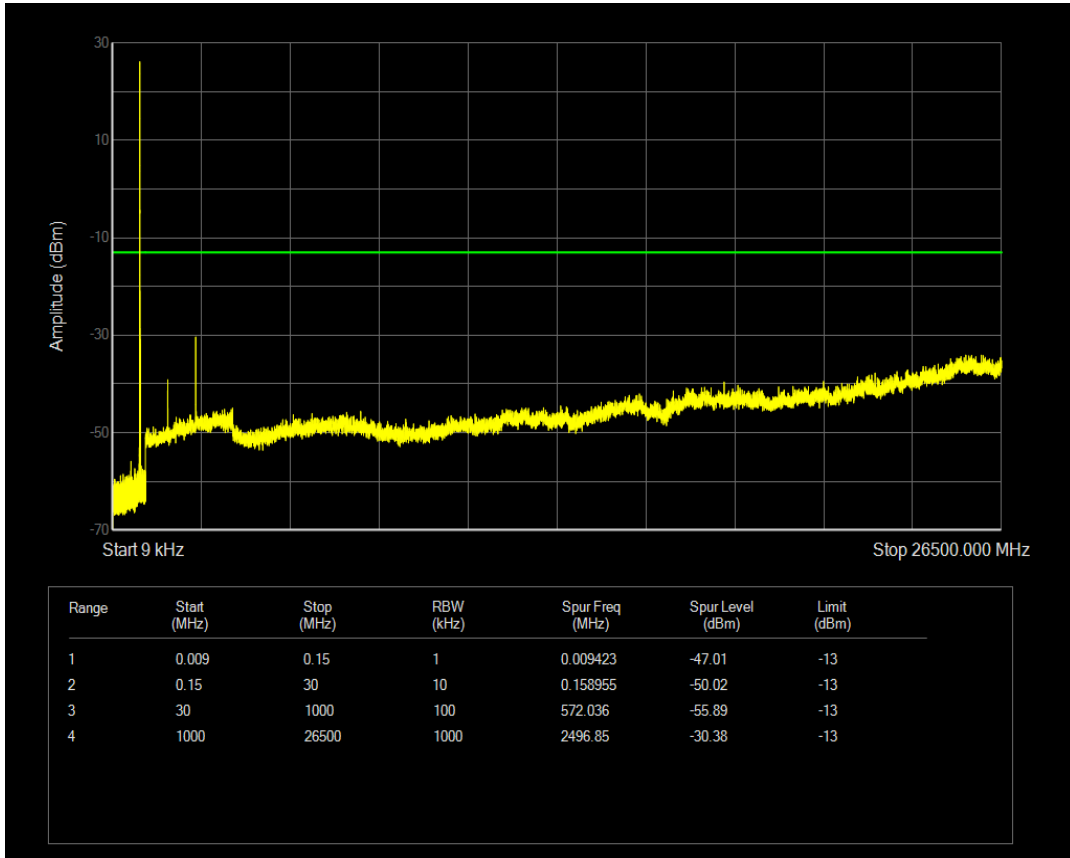

Band5 QAM16 BW=1.4MHz Channel=20525 RB Size=6 Position=#0

Band5 QAM16 BW=1.4MHz Channel=20643 RB Size=1 Position=#0

Band5 QAM16 BW=1.4MHz Channel=20643 RB Size=6 Position=#0

Band5 QAM16 BW=10MHz Channel=20450 RB Size=1 Position=#0

Band5 QAM16 BW=10MHz Channel=20450 RB Size=50 Position=#0

Band5 QAM16 BW=10MHz Channel=20525 RB Size=1 Position=#0

Band5 QAM16 BW=10MHz Channel=20525 RB Size=50 Position=#0

Band5 QAM16 BW=10MHz Channel=20600 RB Size=1 Position=#0

Band5 QAM16 BW=10MHz Channel=20600 RB Size=50 Position=#0

Band5 QAM16 BW=3MHz Channel=20415 RB Size=1 Position=#0

Band5 QAM16 BW=3MHz Channel=20415 RB Size=15 Position=#0

Band5 QAM16 BW=3MHz Channel=20525 RB Size=1 Position=#0