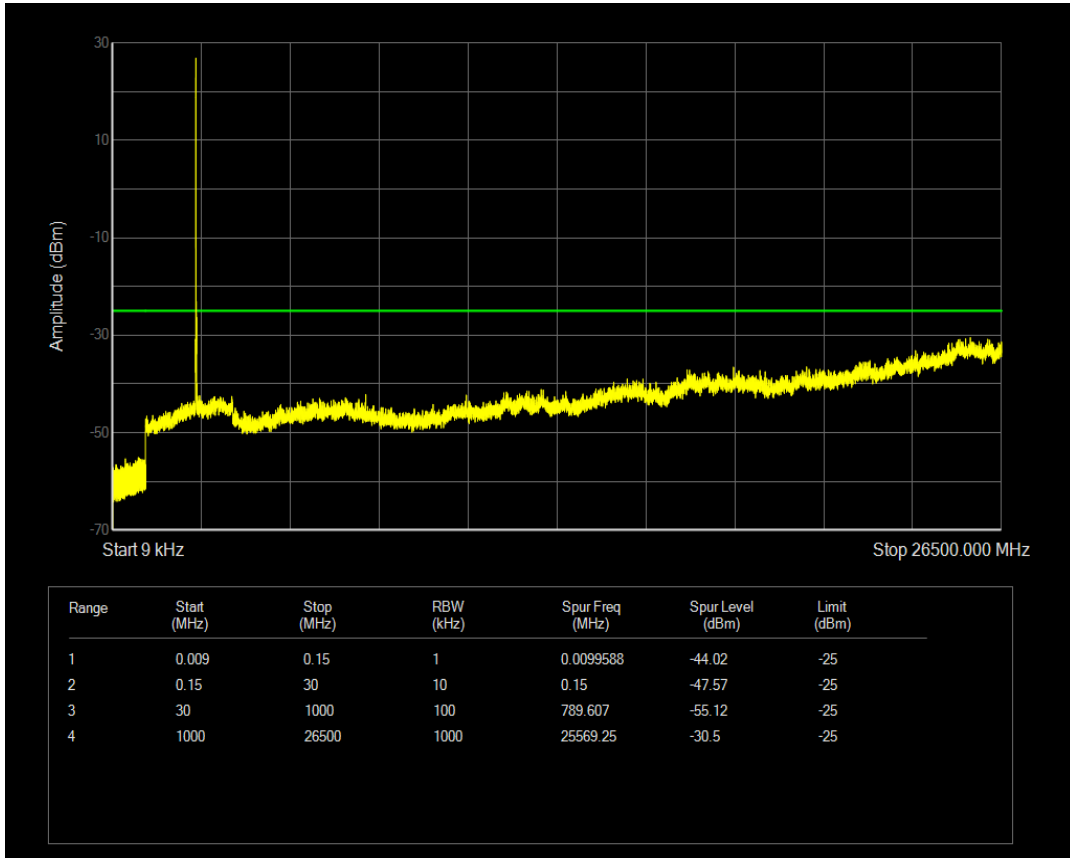

Band7 QAM16 BW=20MHz Channel=20850 RB Size=1 Position=#0

Band7 QAM16 BW=20MHz Channel=20850 RB Size=100 Position=#0