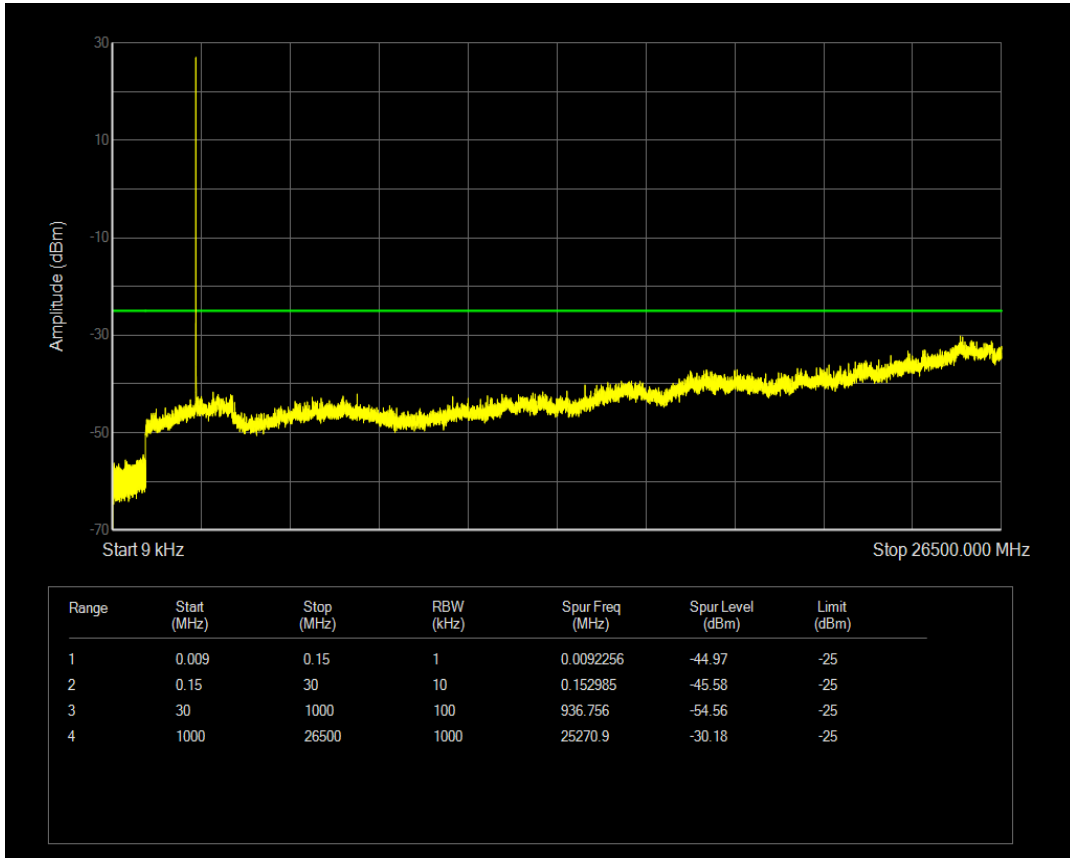

Band7 QAM16 BW=20MHz Channel=21100 RB Size=100 Position=#0

Band7 QAM16 BW=20MHz Channel=21350 RB Size=1 Position=#0

Band7 QAM16 BW=20MHz Channel=21350 RB Size=100 Position=#0

Band7 QAM16 BW=5MHz Channel=20775 RB Size=1 Position=#0