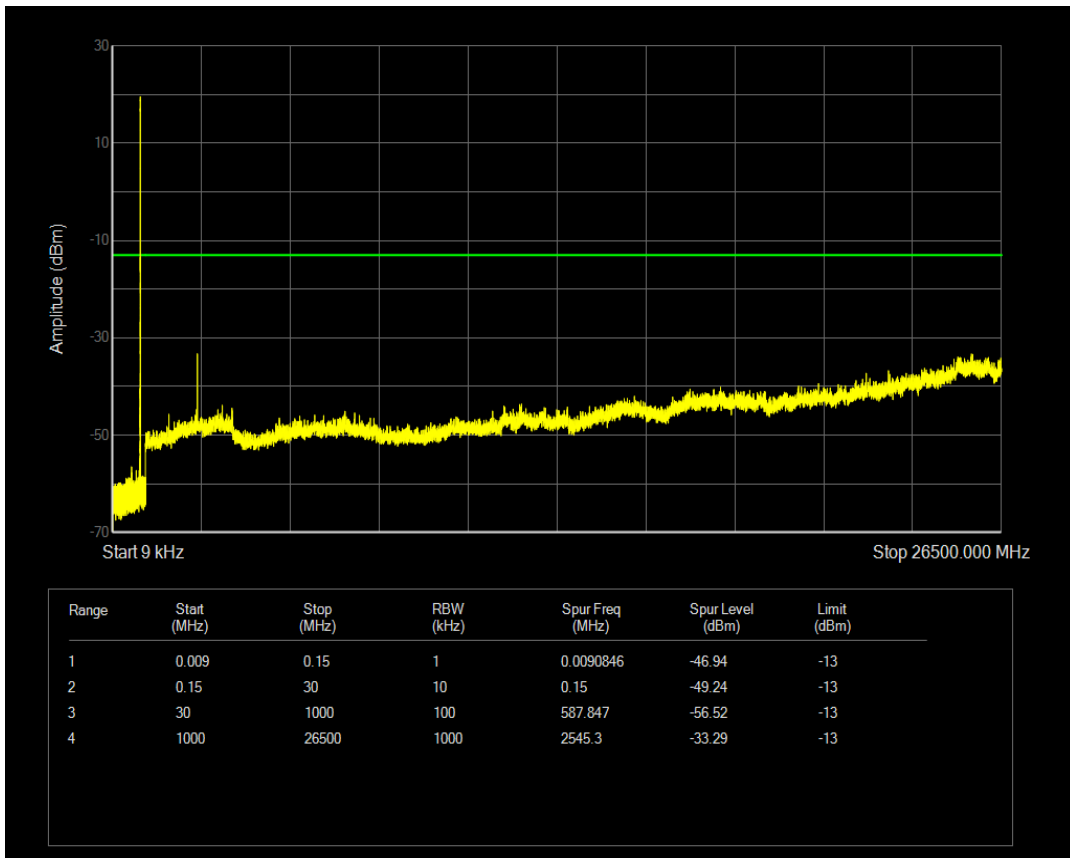

Band5 QAM16 BW=1.4MHz Channel=20525 RB Size=6 Position=#0

Band5 QAM16 BW=1.4MHz Channel=20643 RB Size=1 Position=#0

Band5 QAM16 BW=1.4MHz Channel=20643 RB Size=6 Position=#0

Band5 QAM16 BW=10MHz Channel=20450 RB Size=1 Position=#0

Band5 QAM16 BW=10MHz Channel=20450 RB Size=50 Position=#0

Band5 QAM16 BW=10MHz Channel=20525 RB Size=1 Position=#0

Band5 QAM16 BW=10MHz Channel=20525 RB Size=50 Position=#0

Band5 QAM16 BW=10MHz Channel=20600 RB Size=1 Position=#0