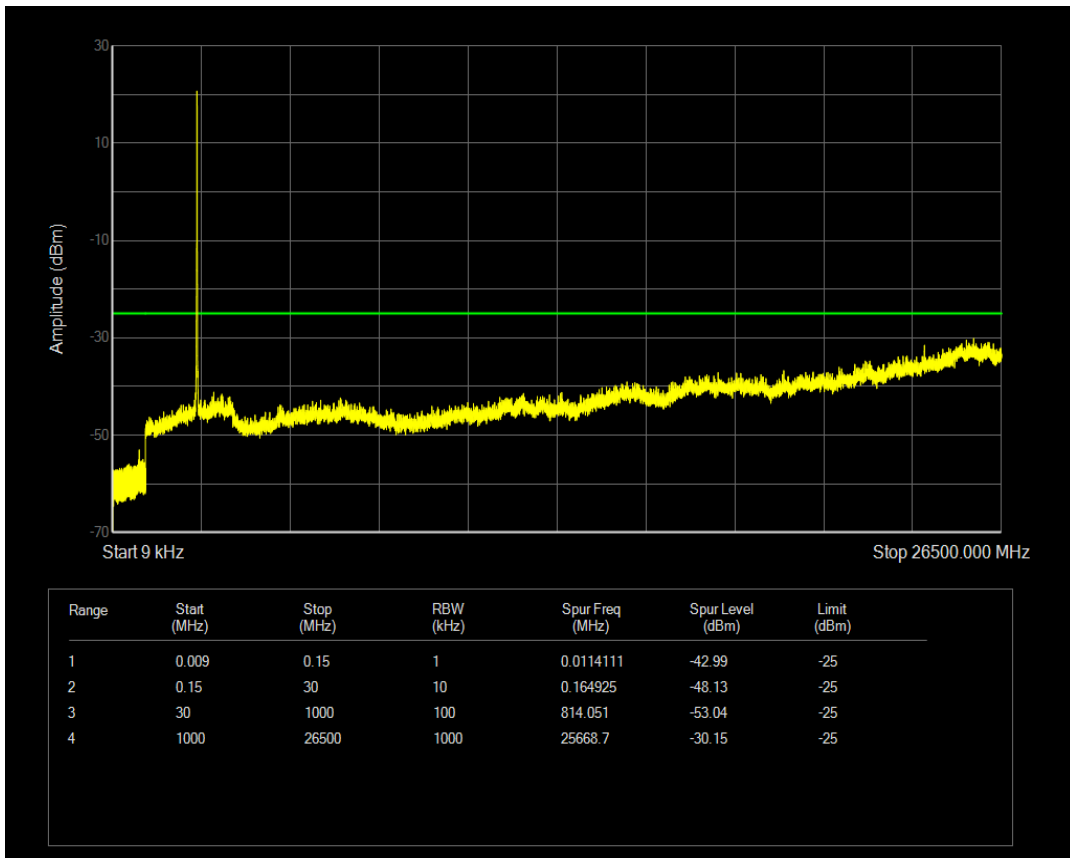

Band7 QAM16 BW=10MHz Channel=21100 RB Size=50 Position=#0

Band7 QAM16 BW=10MHz Channel=21400 RB Size=1 Position=#0