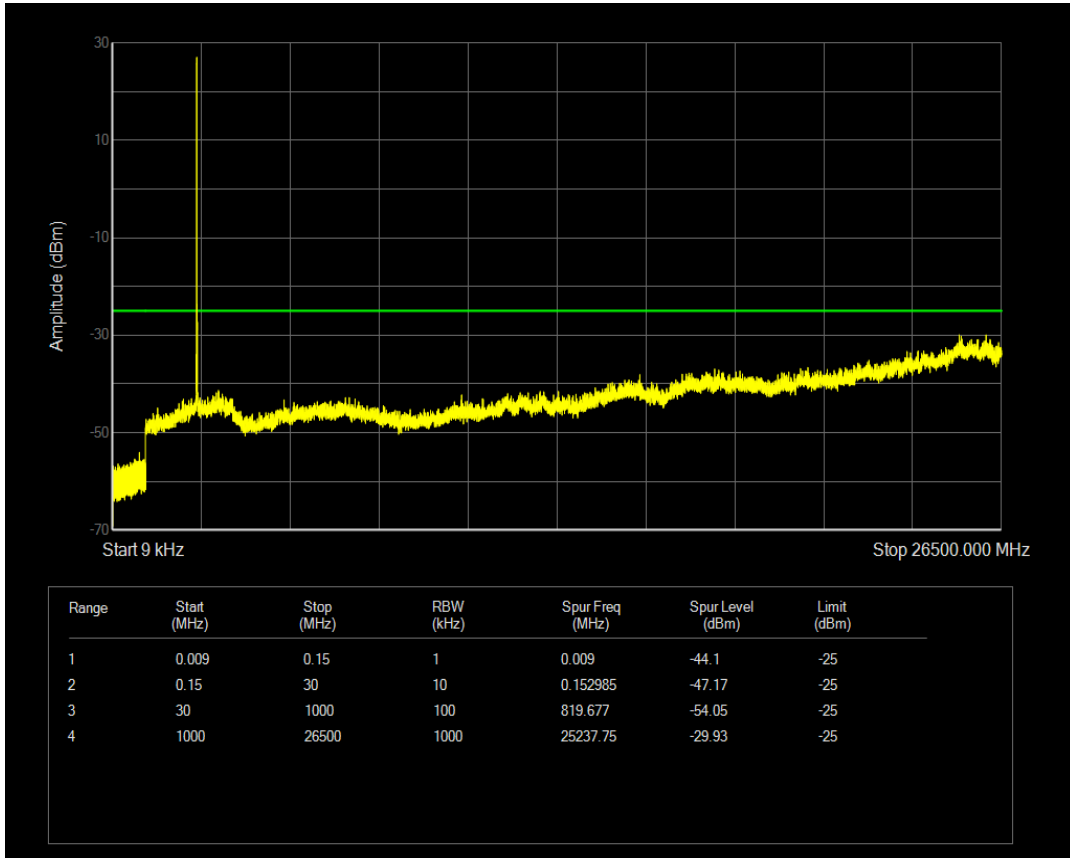

Band7 QAM16 BW=15MHz Channel=21375 RB Size=75 Position=#0

Band7 QAM16 BW=20MHz Channel=20850 RB Size=1 Position=#0

Band7 QAM16 BW=20MHz Channel=20850 RB Size=100 Position=#0

Band7 QAM16 BW=20MHz Channel=21100 RB Size=1 Position=#0

Band7 QAM16 BW=20MHz Channel=21100 RB Size=100 Position=#0

Band7 QAM16 BW=20MHz Channel=21350 RB Size=1 Position=#0

Band7 QAM16 BW=20MHz Channel=21350 RB Size=100 Position=#0

Band7 QAM16 BW=5MHz Channel=20775 RB Size=1 Position=#0