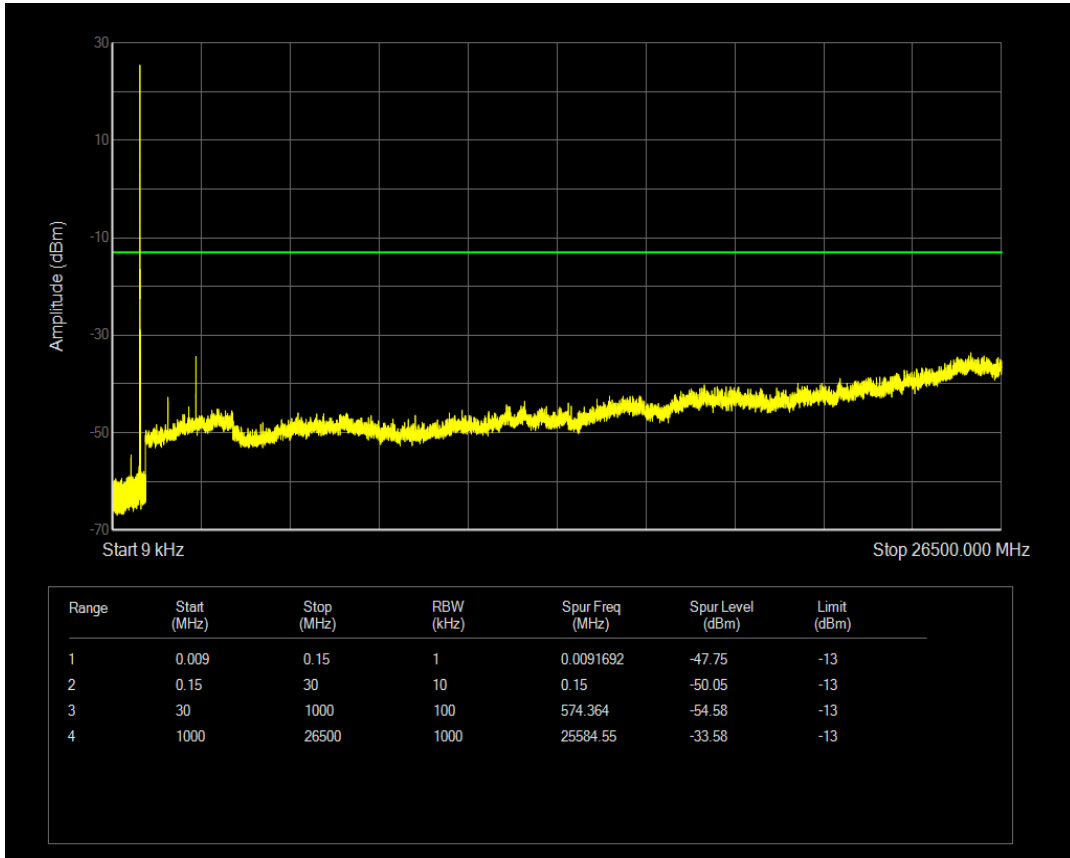

Band5 QAM16 BW=10MHz Channel=20600 RB Size=50 Position=#0

Band5 QAM16 BW=3MHz Channel=20415 RB Size=1 Position=#0

Band5 QAM16 BW=3MHz Channel=20415 RB Size=15 Position=#0

Band5 QAM16 BW=3MHz Channel=20525 RB Size=1 Position=#0

Band5 QAM16 BW=3MHz Channel=20525 RB Size=15 Position=#0

Band5 QAM16 BW=3MHz Channel=20635 RB Size=1 Position=#0

Band5 QAM16 BW=3MHz Channel=20635 RB Size=15 Position=#0

Band5 QAM16 BW=5MHz Channel=20425 RB Size=1 Position=#0

Band5 QAM16 BW=5MHz Channel=20425 RB Size=25 Position=#0

Band5 QAM16 BW=5MHz Channel=20525 RB Size=1 Position=#0

Band5 QAM16 BW=5MHz Channel=20525 RB Size=25 Position=#0

Band5 QAM16 BW=5MHz Channel=20625 RB Size=1 Position=#0