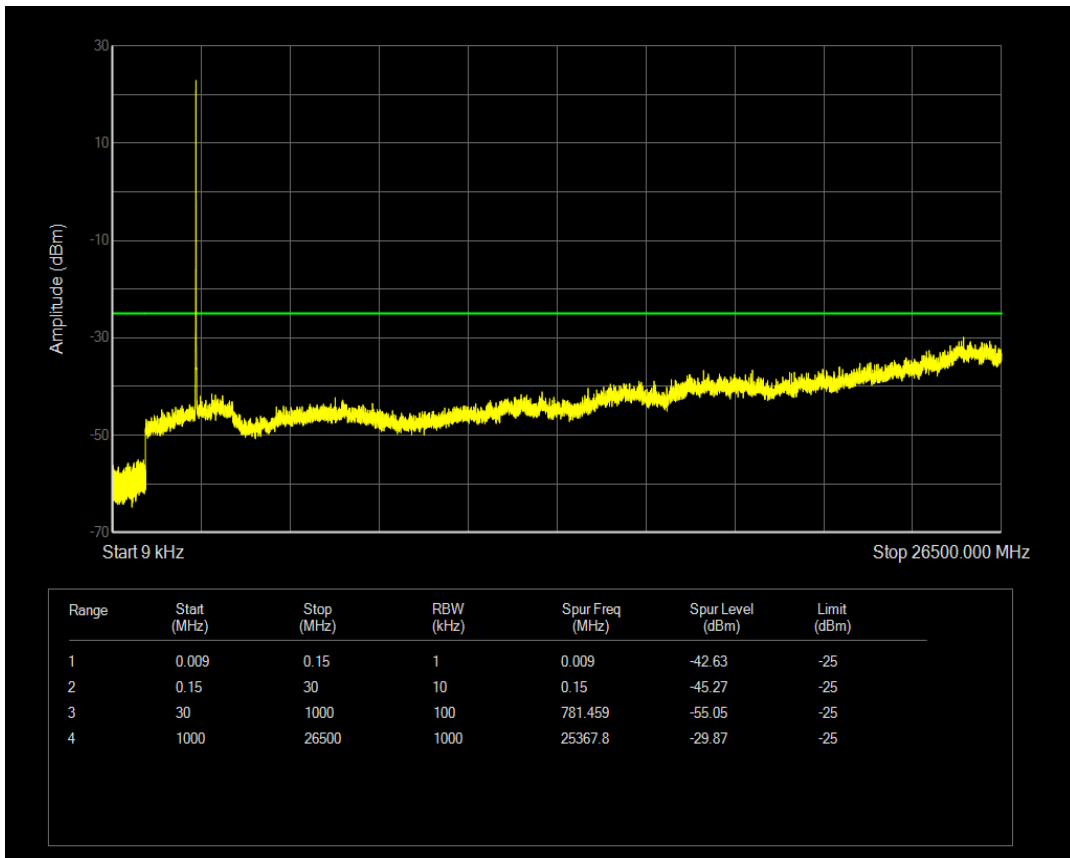

Band7 QAM16 BW=20MHz Channel=21100 RB Size=100 Position=#0

Band7 QAM16 BW=20MHz Channel=21350 RB Size=1 Position=#0

Band7 QAM16 BW=20MHz Channel=21350 RB Size=100 Position=#0

Band7 QAM16 BW=5MHz Channel=20775 RB Size=1 Position=#0

Band7 QAM16 BW=5MHz Channel=20775 RB Size=25 Position=#0

Band7 QAM16 BW=5MHz Channel=21100 RB Size=1 Position=#0

Band7 QAM16 BW=5MHz Channel=21100 RB Size=25 Position=#0

Band7 QAM16 BW=5MHz Channel=21425 RB Size=1 Position=#0