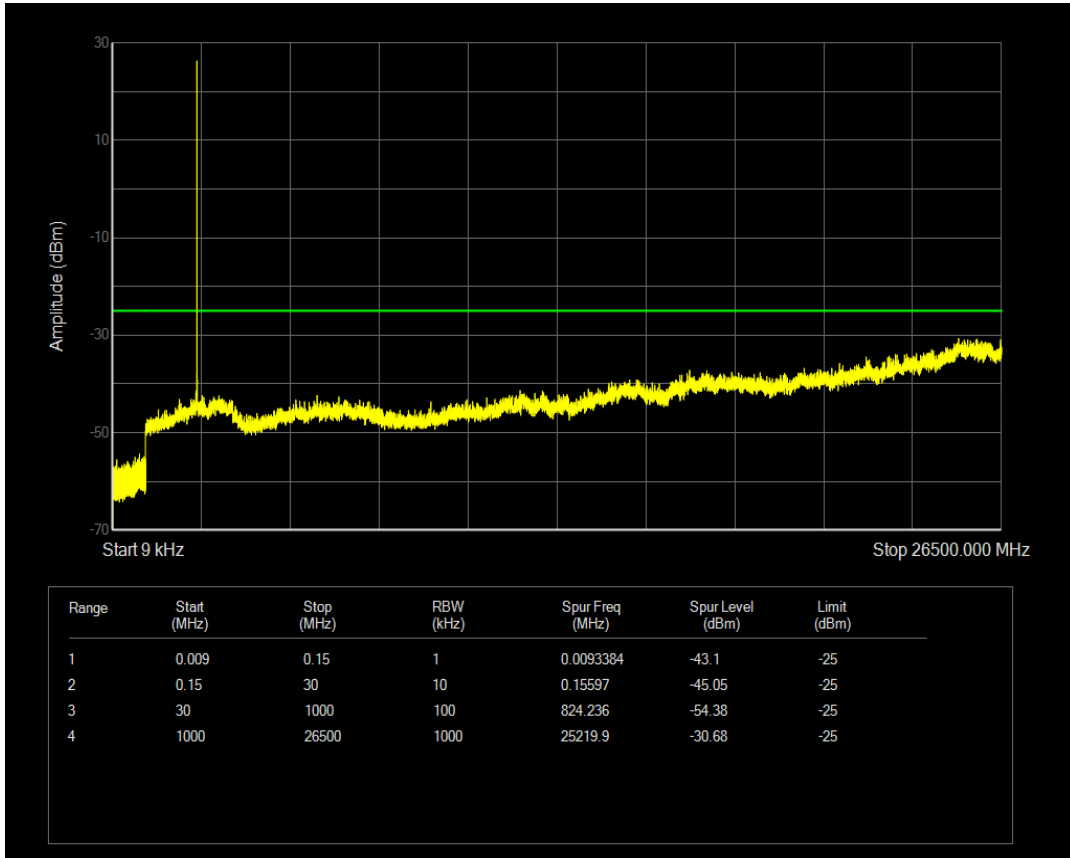

Band7 QAM16 BW=5MHz Channel=21100 RB Size=1 Position=#0

Band7 QAM16 BW=5MHz Channel=21100 RB Size=25 Position=#0