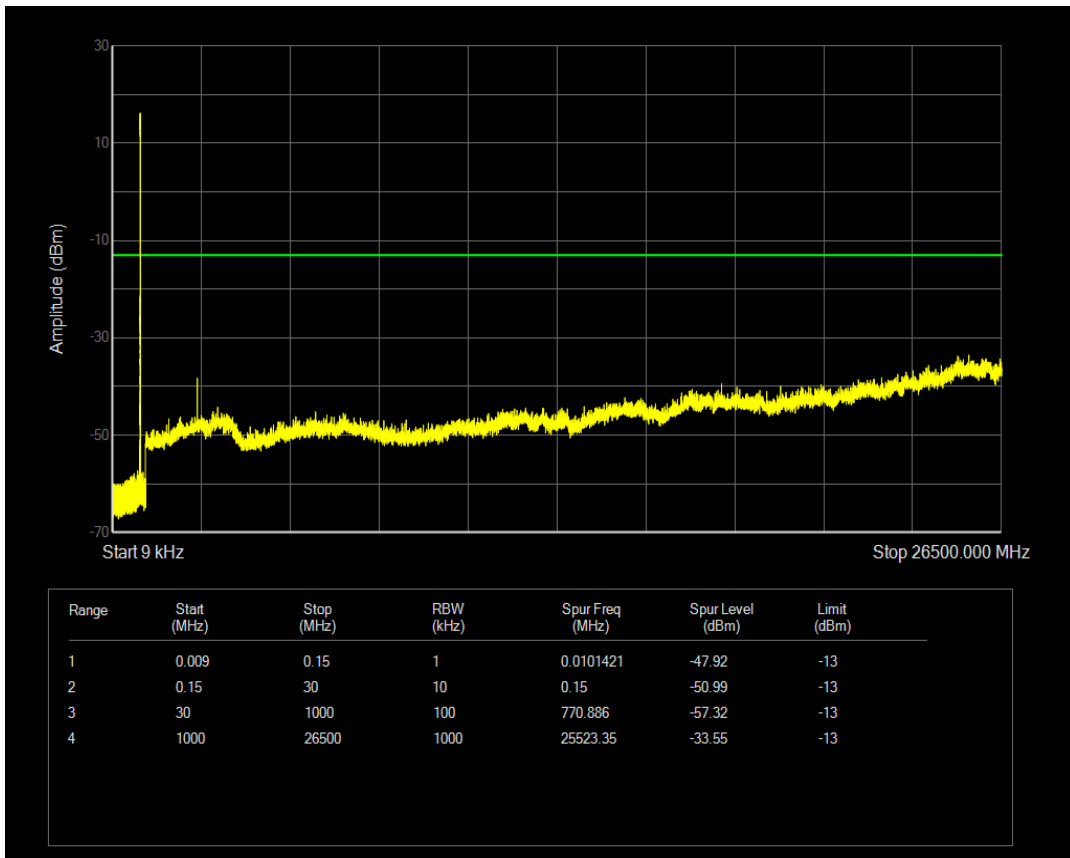

Band5 QAM16 BW=10MHz Channel=20450 RB Size=50 Position=#0

Band5 QAM16 BW=10MHz Channel=20525 RB Size=1 Position=#0

Band5 QAM16 BW=10MHz Channel=20525 RB Size=50 Position=#0

Band5 QAM16 BW=10MHz Channel=20600 RB Size=1 Position=#0

Band5 QAM16 BW=10MHz Channel=20600 RB Size=50 Position=#0

Band5 QAM16 BW=3MHz Channel=20415 RB Size=1 Position=#0

Band5 QAM16 BW=3MHz Channel=20415 RB Size=15 Position=#0

Band5 QAM16 BW=3MHz Channel=20525 RB Size=1 Position=#0

Band5 QAM16 BW=3MHz Channel=20525 RB Size=15 Position=#0

Band5 QAM16 BW=3MHz Channel=20635 RB Size=1 Position=#0

Band5 QAM16 BW=3MHz Channel=20635 RB Size=15 Position=#0

Band5 QAM16 BW=5MHz Channel=20425 RB Size=1 Position=#0