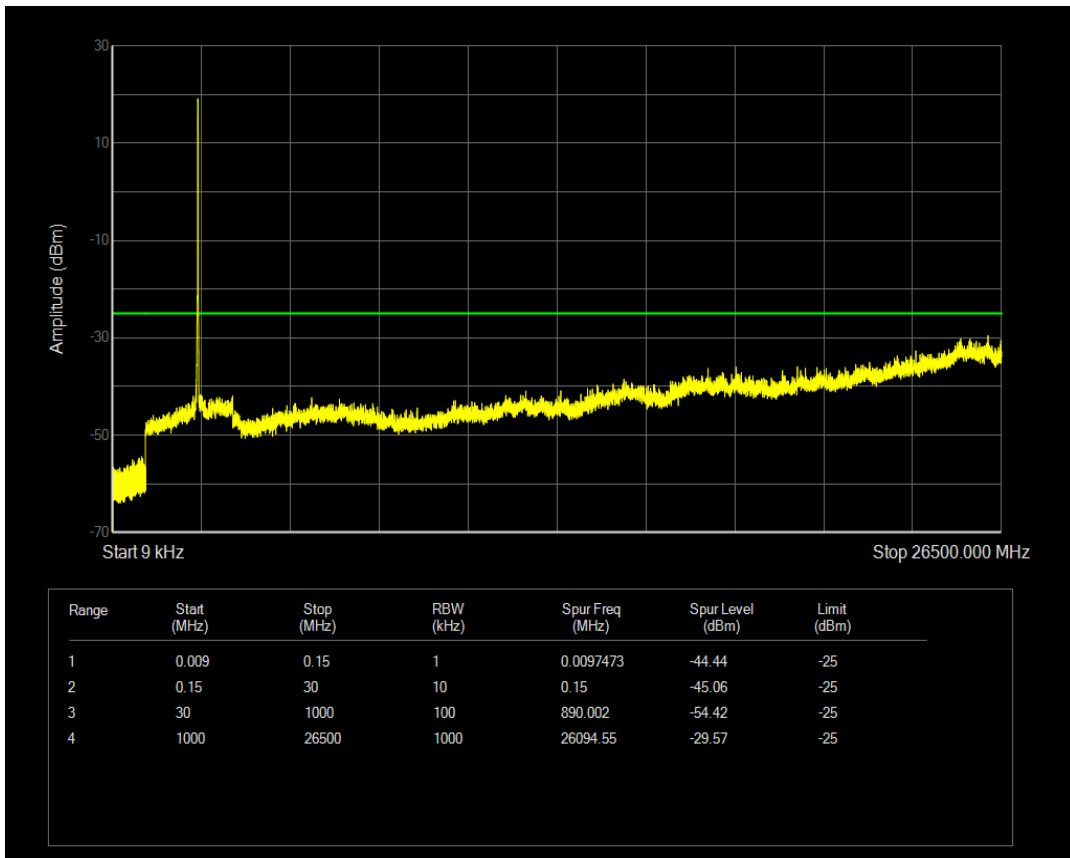

Band7 QAM16 BW=15MHz Channel=21375 RB Size=75 Position=#0

Band7 QAM16 BW=20MHz Channel=20850 RB Size=1 Position=#0