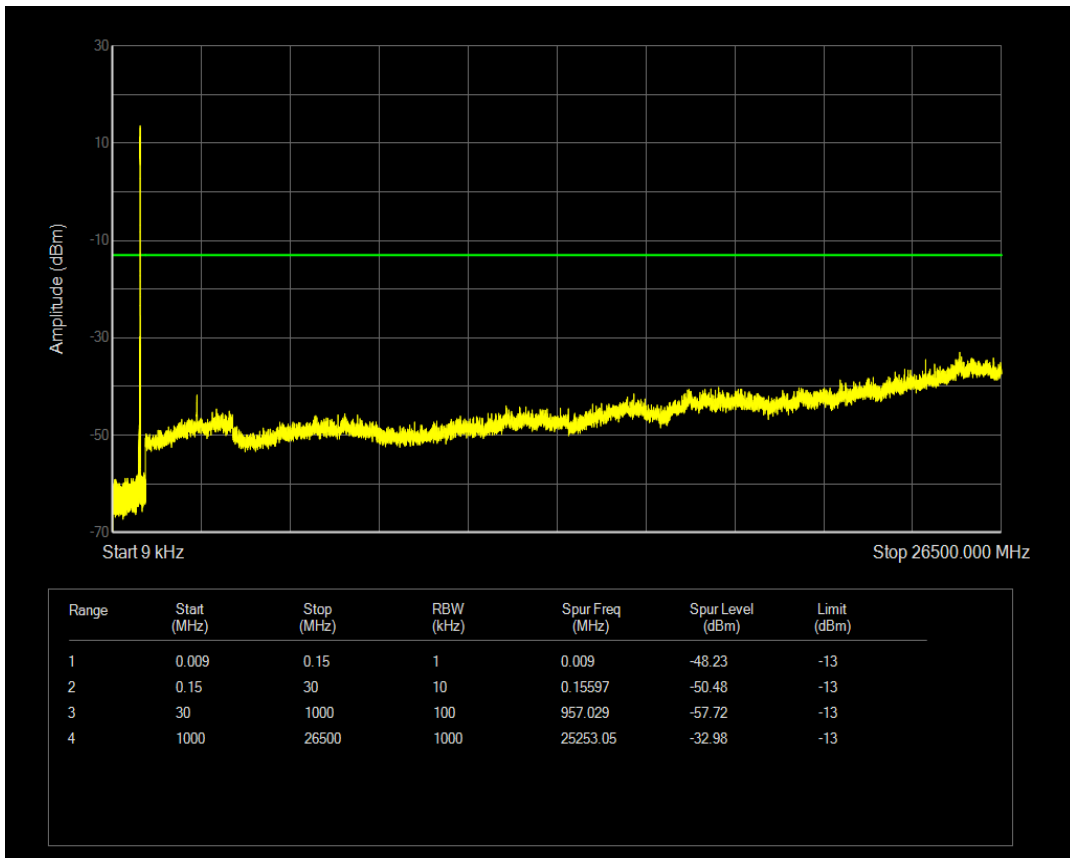

Band5 QAM16 BW=1.4MHz Channel=20525 RB Size=6 Position=#0

Band5 QAM16 BW=1.4MHz Channel=20643 RB Size=1 Position=#0

Band5 QAM16 BW=1.4MHz Channel=20643 RB Size=6 Position=#0

Band5 QAM16 BW=10MHz Channel=20450 RB Size=1 Position=#0

Band5 QAM16 BW=10MHz Channel=20450 RB Size=50 Position=#0

Band5 QAM16 BW=10MHz Channel=20525 RB Size=1 Position=#0

Band5 QAM16 BW=10MHz Channel=20525 RB Size=50 Position=#0

Band5 QAM16 BW=10MHz Channel=20600 RB Size=1 Position=#0

Band5 QAM16 BW=10MHz Channel=20600 RB Size=50 Position=#0

Band5 QAM16 BW=3MHz Channel=20415 RB Size=1 Position=#0

Band5 QAM16 BW=3MHz Channel=20415 RB Size=15 Position=#0

Band5 QAM16 BW=3MHz Channel=20525 RB Size=1 Position=#0