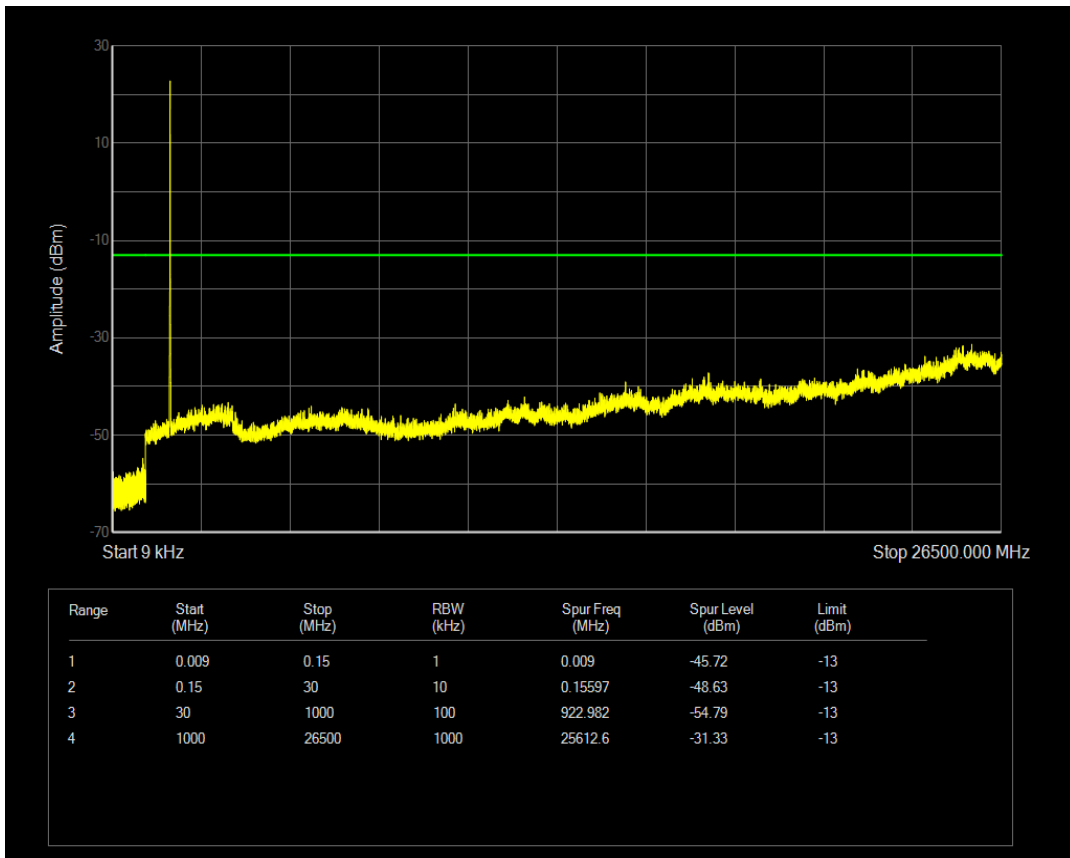

Band4 QAM16 BW=5MHz Channel=20175 RB Size=25 Position=#0

Band4 QAM16 BW=5MHz Channel=20375 RB Size=1 Position=#0