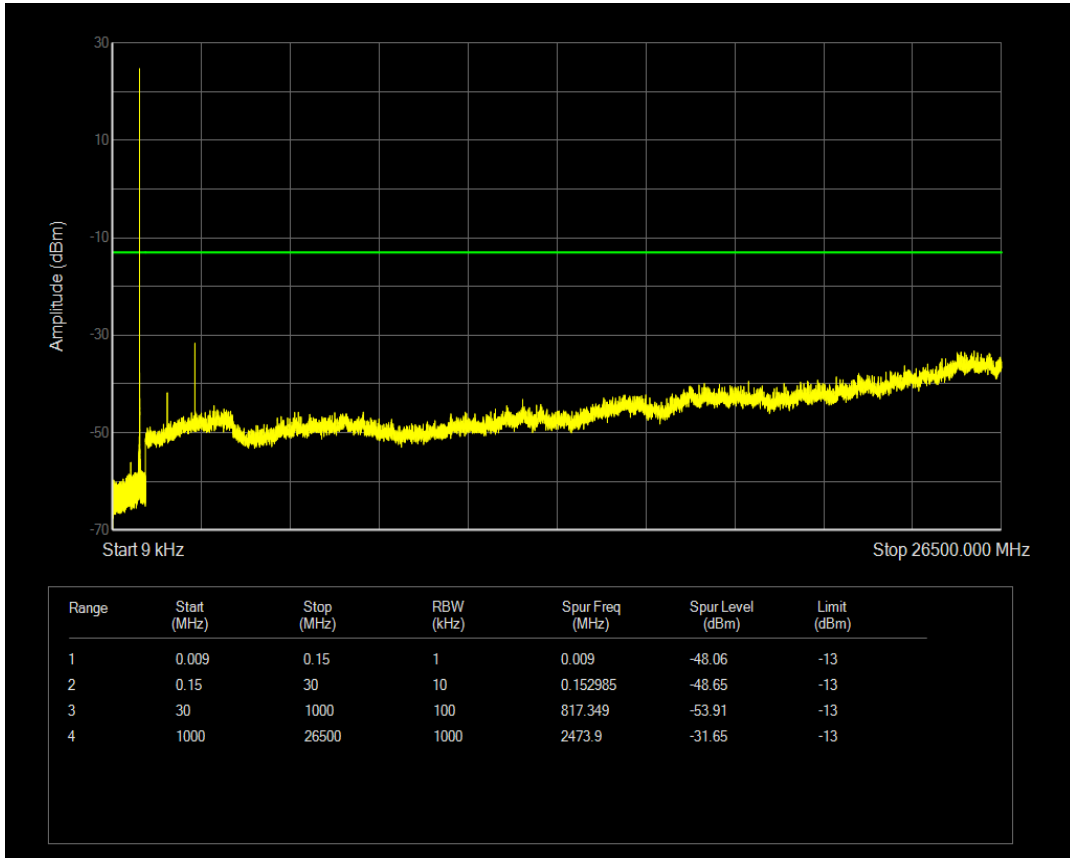

Band26(824-849) QAM16 BW=5MHz Channel=26915 RB Size=25 Position=#0

Band26(824-849) QAM16 BW=5MHz Channel=27015 RB Size=1 Position=#0

Band26(824-849) QAM16 BW=5MHz Channel=27015 RB Size=25 Position=#0

Band26(824-849) QPSK BW=1.4MHz Channel=26797 RB Size=1 Position=#0

Band26(824-849) QPSK BW=1.4MHz Channel=26797 RB Size=6 Position=#0

Band26(824-849) QPSK BW=1.4MHz Channel=26915 RB Size=1 Position=#0

Band26(824-849) QPSK BW=1.4MHz Channel=26915 RB Size=6 Position=#0

Band26(824-849) QPSK BW=1.4MHz Channel=27033 RB Size=1 Position=#0