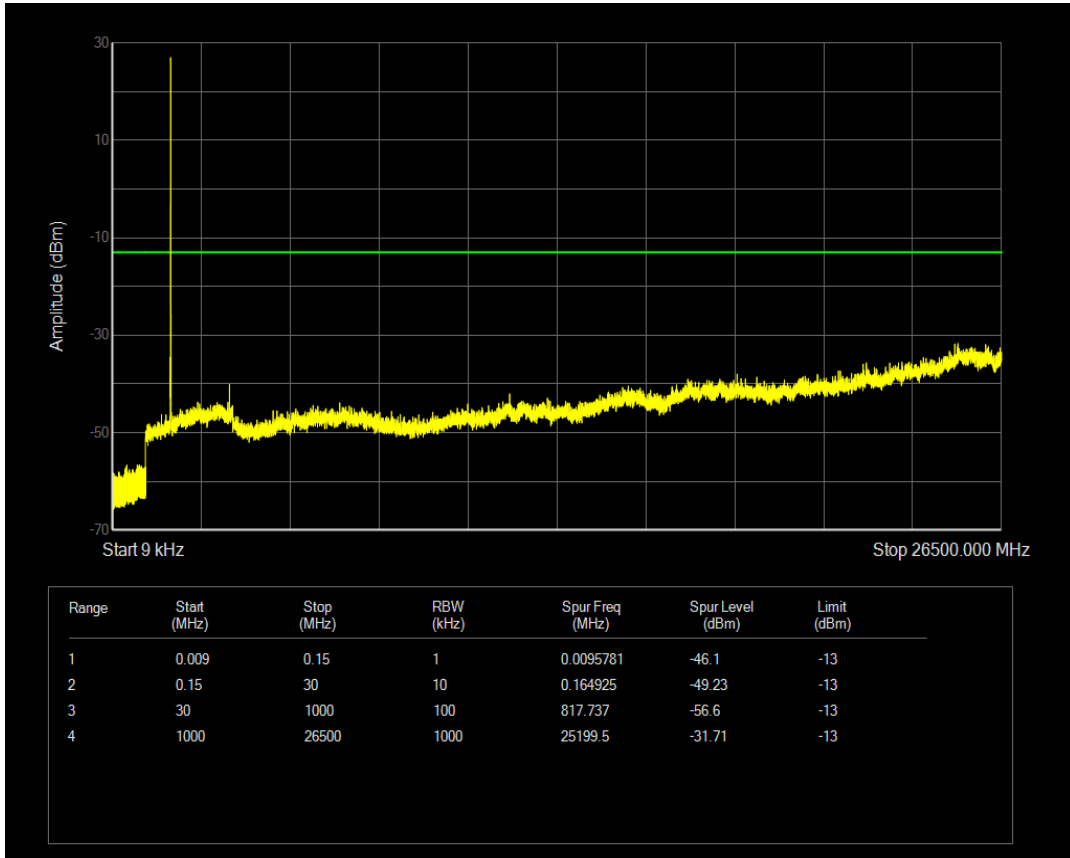

Band4 QPSK BW=5MHz Channel=19975 RB Size=25 Position=#0

Band4 QPSK BW=5MHz Channel=20175 RB Size=1 Position=#0

Band4 QPSK BW=5MHz Channel=20175 RB Size=25 Position=#0

Band4 QPSK BW=5MHz Channel=20375 RB Size=1 Position=#0