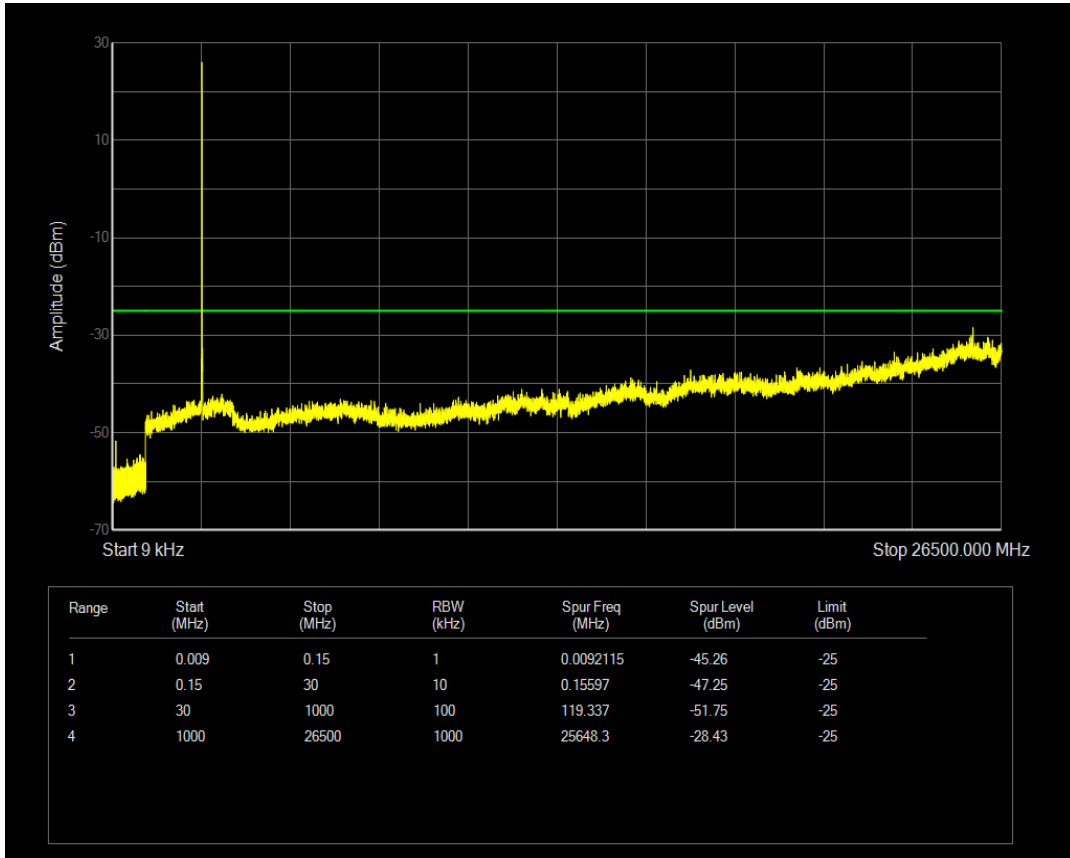

Band41 QAM16 BW=10MHz Channel=41540 RB Size=1 Position=#0

Band41 QAM16 BW=10MHz Channel=41540 RB Size=50 Position=#0