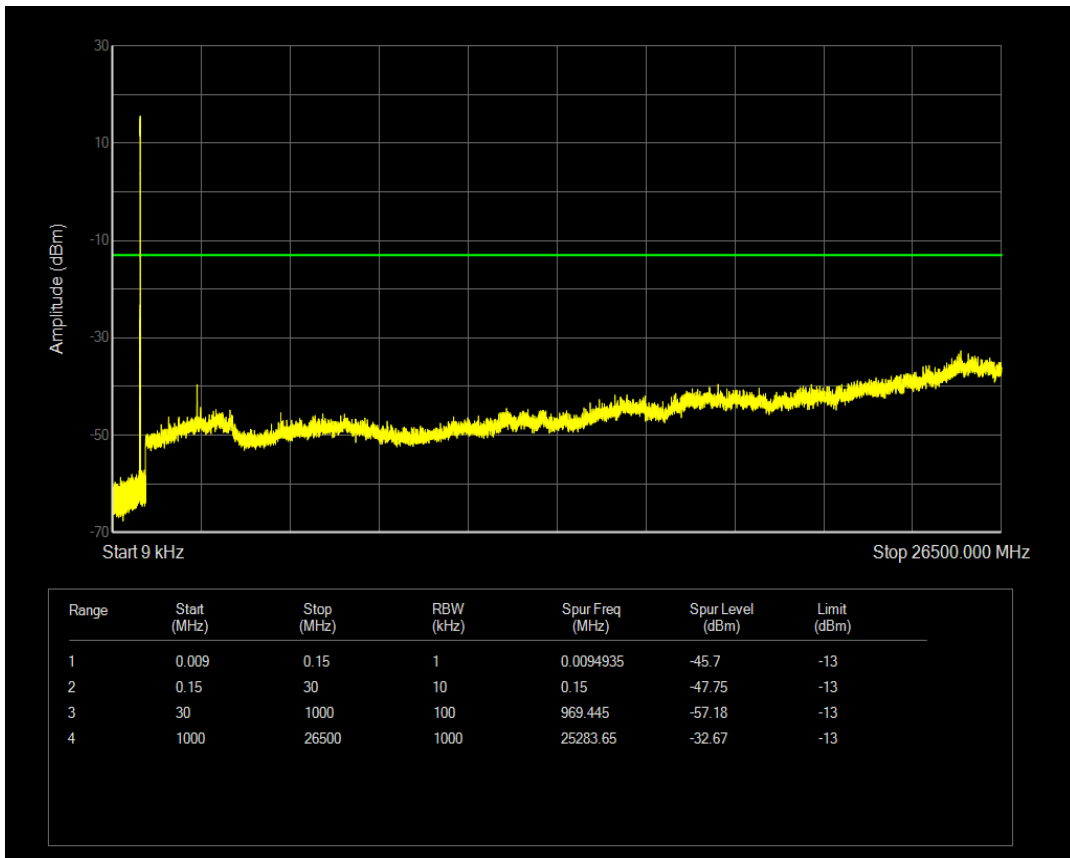

Band26(824-849) QPSK BW=5MHz Channel=26815 RB Size=25 Position=#0

Band26(824-849) QPSK BW=5MHz Channel=26915 RB Size=1 Position=#0

Band26(824-849) QPSK BW=5MHz Channel=26915 RB Size=25 Position=#0

Band26(824-849) QPSK BW=5MHz Channel=27015 RB Size=1 Position=#0

Band26(824-849) QPSK BW=5MHz Channel=27015 RB Size=25 Position=#0

Band4 QAM16 BW=1.4MHz Channel=19957 RB Size=1 Position=#0

Band4 QAM16 BW=1.4MHz Channel=19957 RB Size=6 Position=#0

Band4 QAM16 BW=1.4MHz Channel=20175 RB Size=1 Position=#0