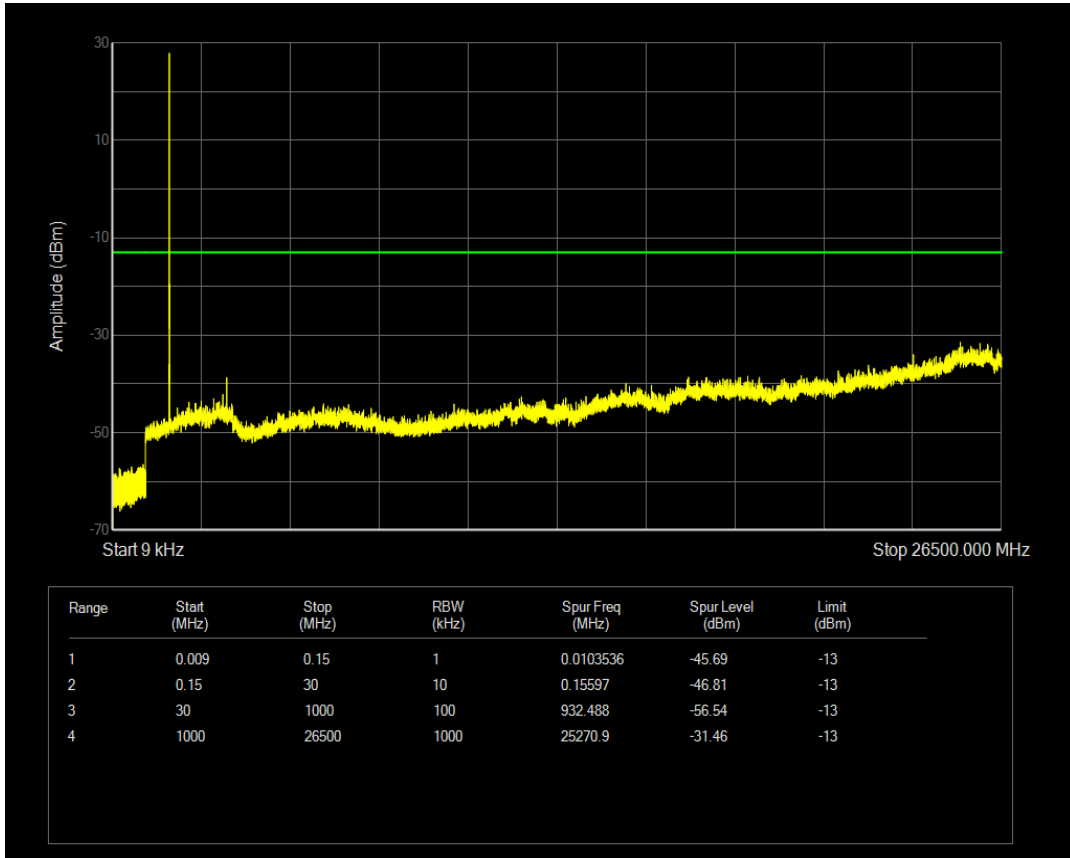

Band4 QAM16 BW=3MHz Channel=20175 RB Size=15 Position=#0

Band4 QAM16 BW=3MHz Channel=20385 RB Size=1 Position=#0

Band4 QAM16 BW=3MHz Channel=20385 RB Size=15 Position=#0

Band4 QAM16 BW=5MHz Channel=19975 RB Size=1 Position=#0