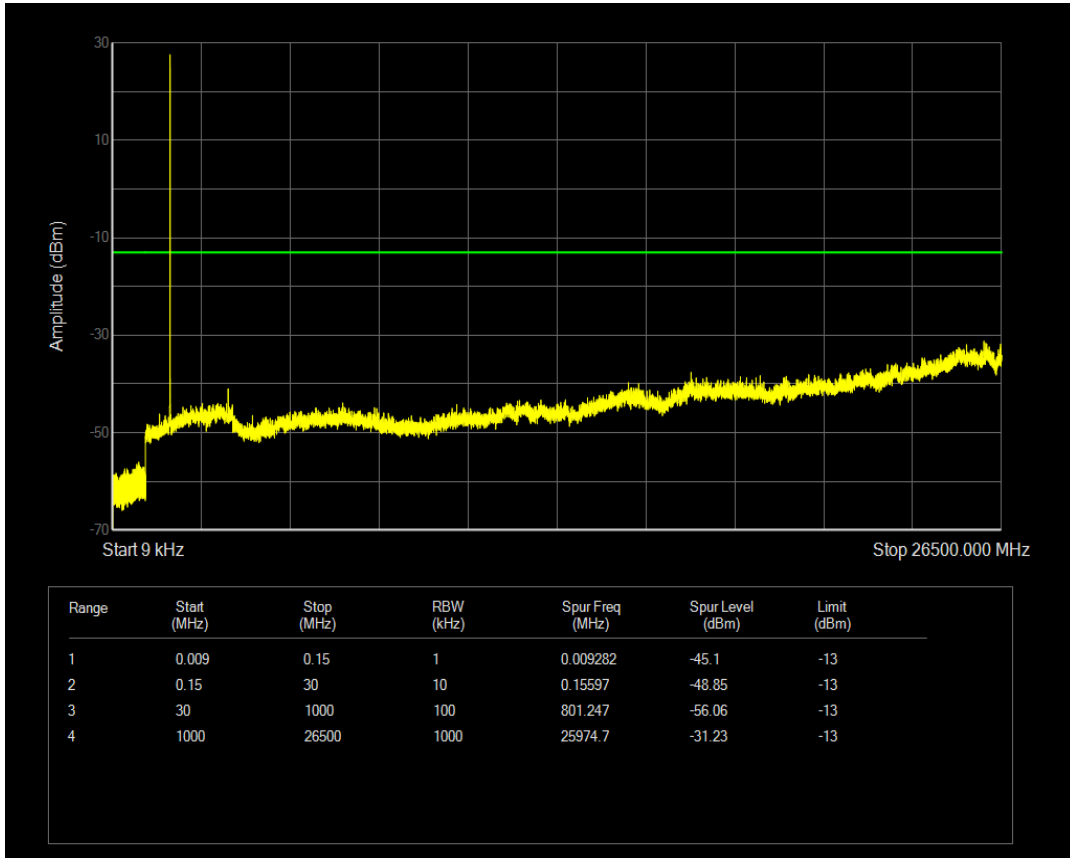

Band26(824-849) QPSK BW=5MHz Channel=26815 RB Size=25 Position=#0

Band26(824-849) QPSK BW=5MHz Channel=26915 RB Size=1 Position=#0

Band26(824-849) QPSK BW=5MHz Channel=26915 RB Size=25 Position=#0

Band26(824-849) QPSK BW=5MHz Channel=27015 RB Size=1 Position=#0

Band26(824-849) QPSK BW=5MHz Channel=27015 RB Size=25 Position=#0

Band4 QAM16 BW=1.4MHz Channel=19957 RB Size=1 Position=#0

Band4 QAM16 BW=1.4MHz Channel=19957 RB Size=6 Position=#0

Band4 QAM16 BW=1.4MHz Channel=20175 RB Size=1 Position=#0

Band4 QAM16 BW=1.4MHz Channel=20175 RB Size=6 Position=#0

Band4 QAM16 BW=1.4MHz Channel=20393 RB Size=1 Position=#0

Band4 QAM16 BW=1.4MHz Channel=20393 RB Size=6 Position=#0

Band4 QAM16 BW=10MHz Channel=20000 RB Size=1 Position=#0