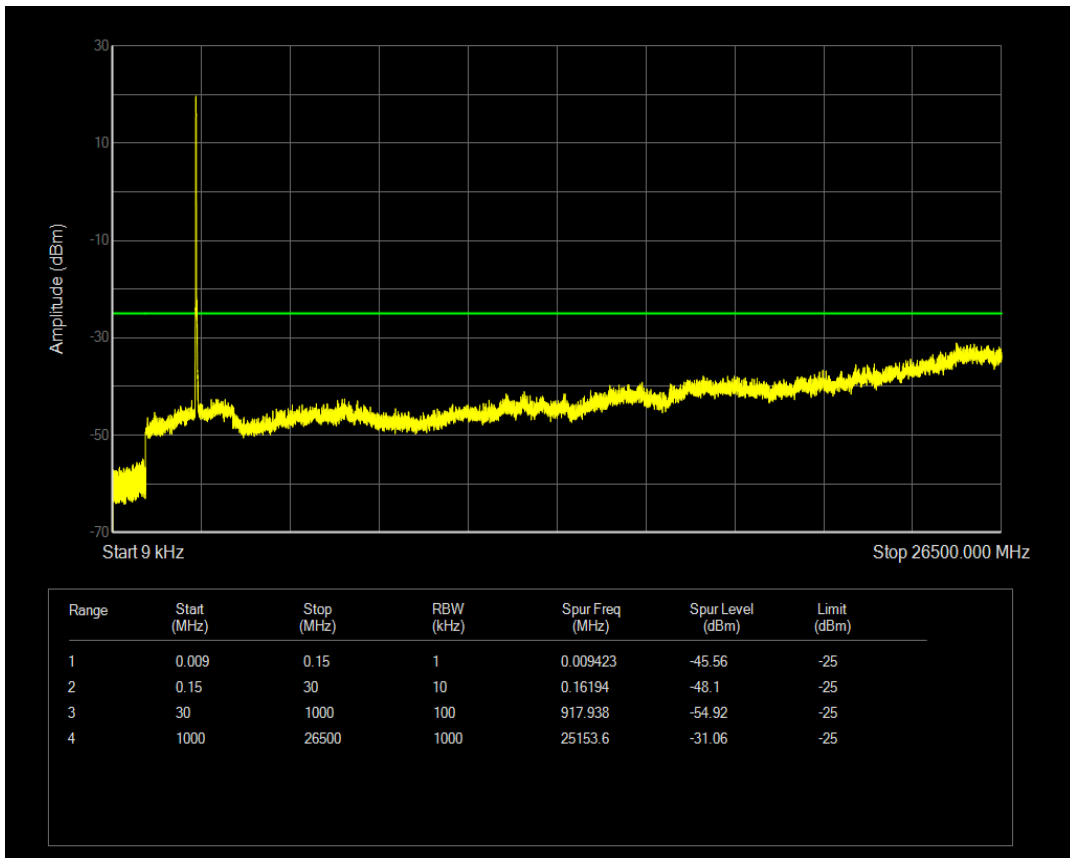

Band41 QAM16 BW=20MHz Channel=39750 RB Size=100 Position=#0

Band41 QAM16 BW=20MHz Channel=40620 RB Size=1 Position=#0