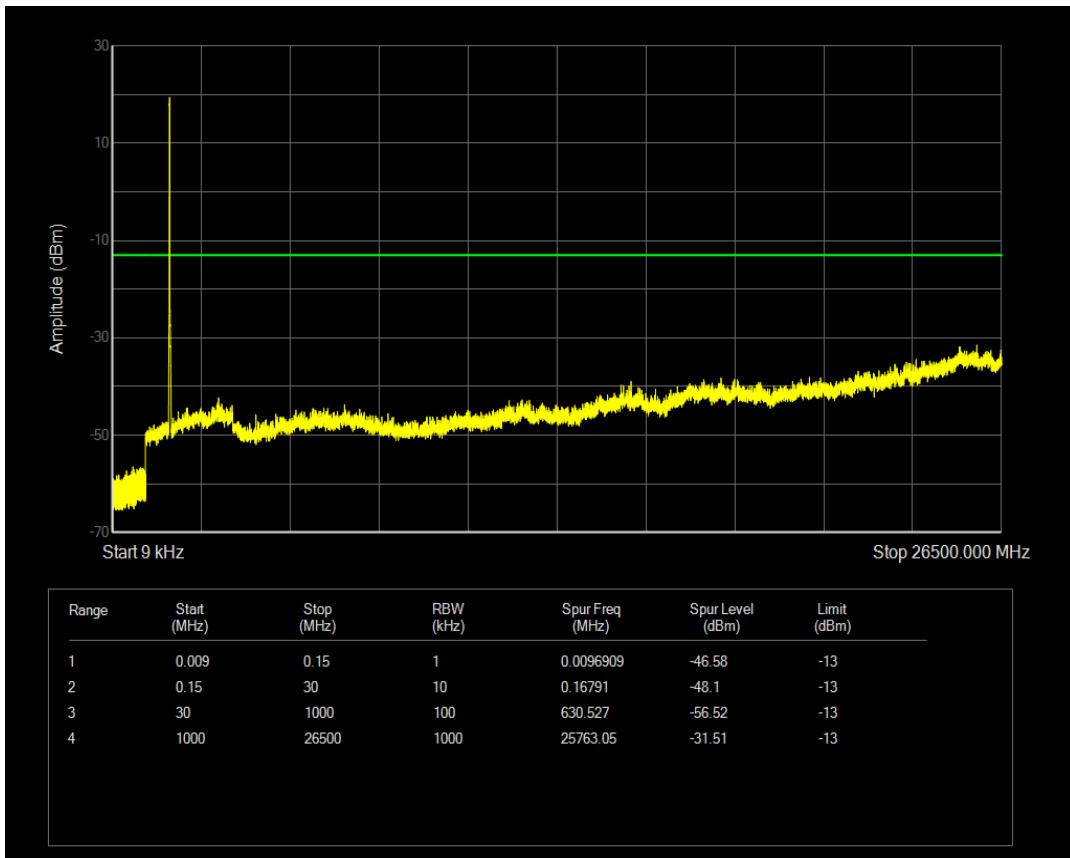

Band4 QAM16 BW=10MHz Channel=20000 RB Size=50 Position=#0

Band4 QAM16 BW=10MHz Channel=20175 RB Size=1 Position=#0

Band4 QAM16 BW=10MHz Channel=20175 RB Size=50 Position=#0

Band4 QAM16 BW=10MHz Channel=20350 RB Size=1 Position=#0

Band4 QAM16 BW=10MHz Channel=20350 RB Size=50 Position=#0

Band4 QAM16 BW=15MHz Channel=20025 RB Size=1 Position=#0

Band4 QAM16 BW=15MHz Channel=20025 RB Size=75 Position=#0

Band4 QAM16 BW=15MHz Channel=20175 RB Size=1 Position=#0