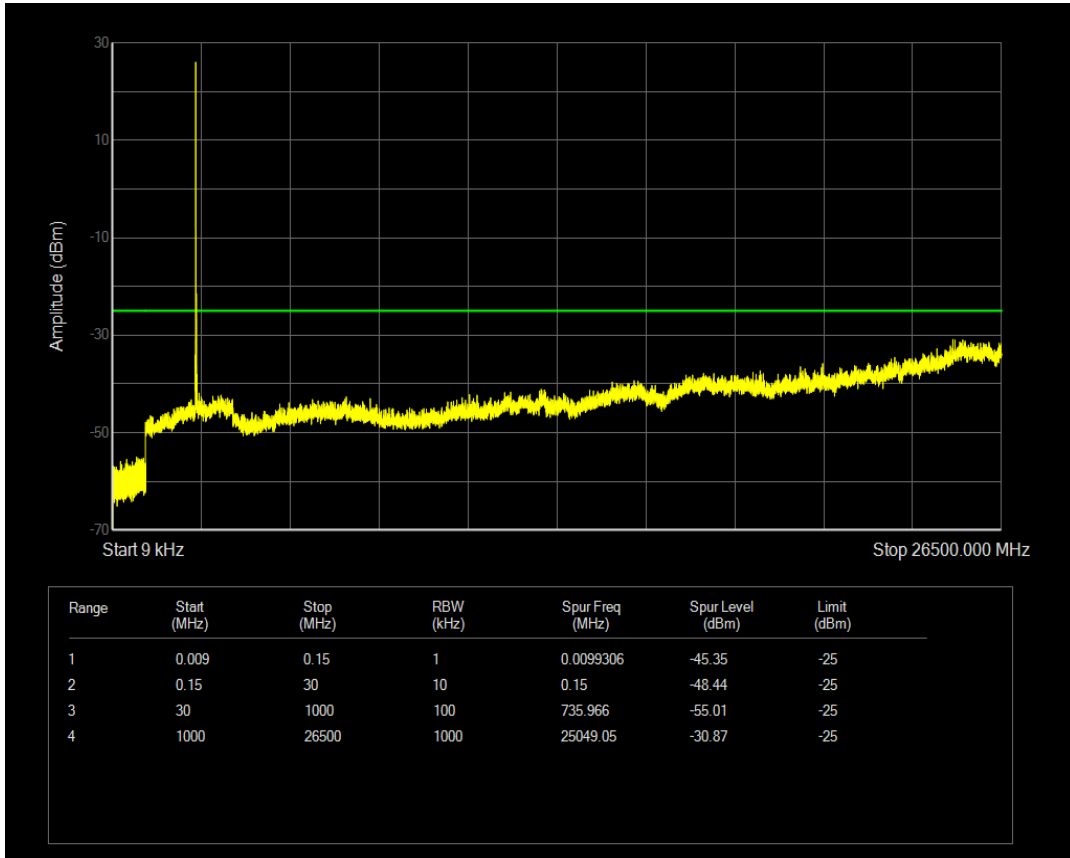

Band41 QAM16 BW=20MHz Channel=39750 RB Size=1 Position=#0

Band41 QAM16 BW=20MHz Channel=39750 RB Size=100 Position=#0