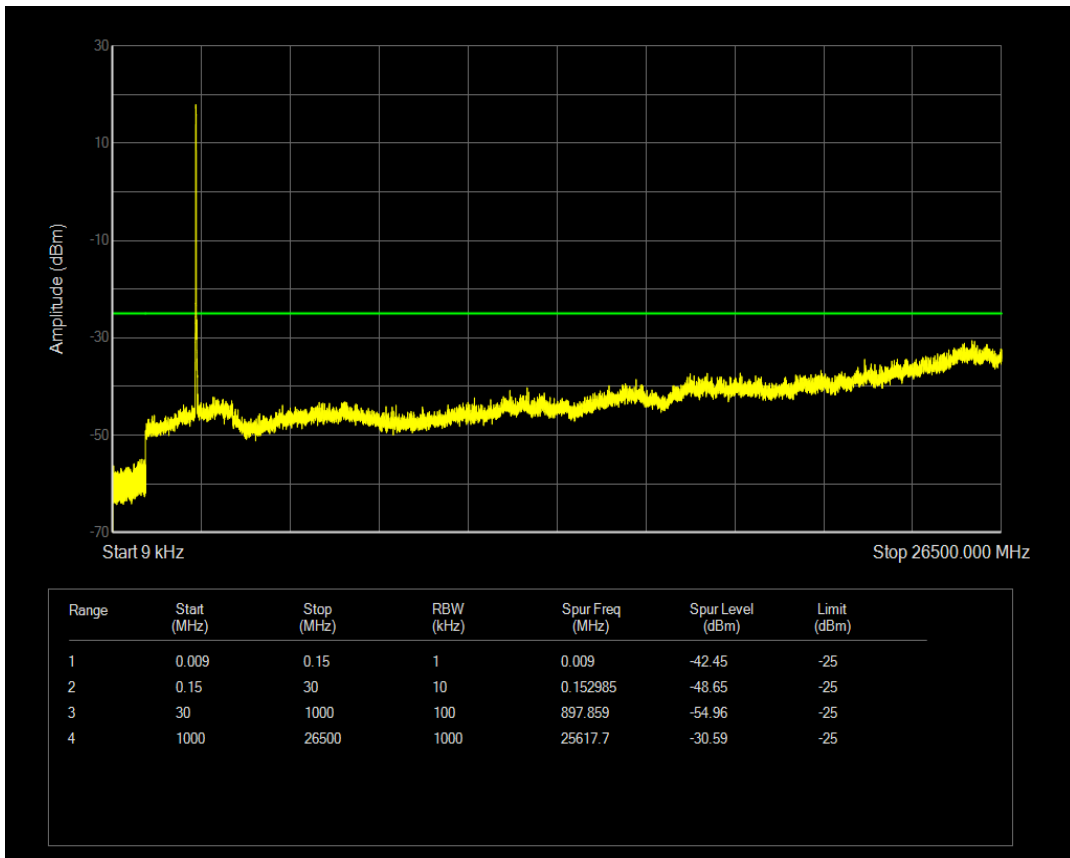

Band41 QAM16 BW=15MHz Channel=39725 RB Size=75 Position=#0

Band41 QAM16 BW=15MHz Channel=40620 RB Size=1 Position=#0