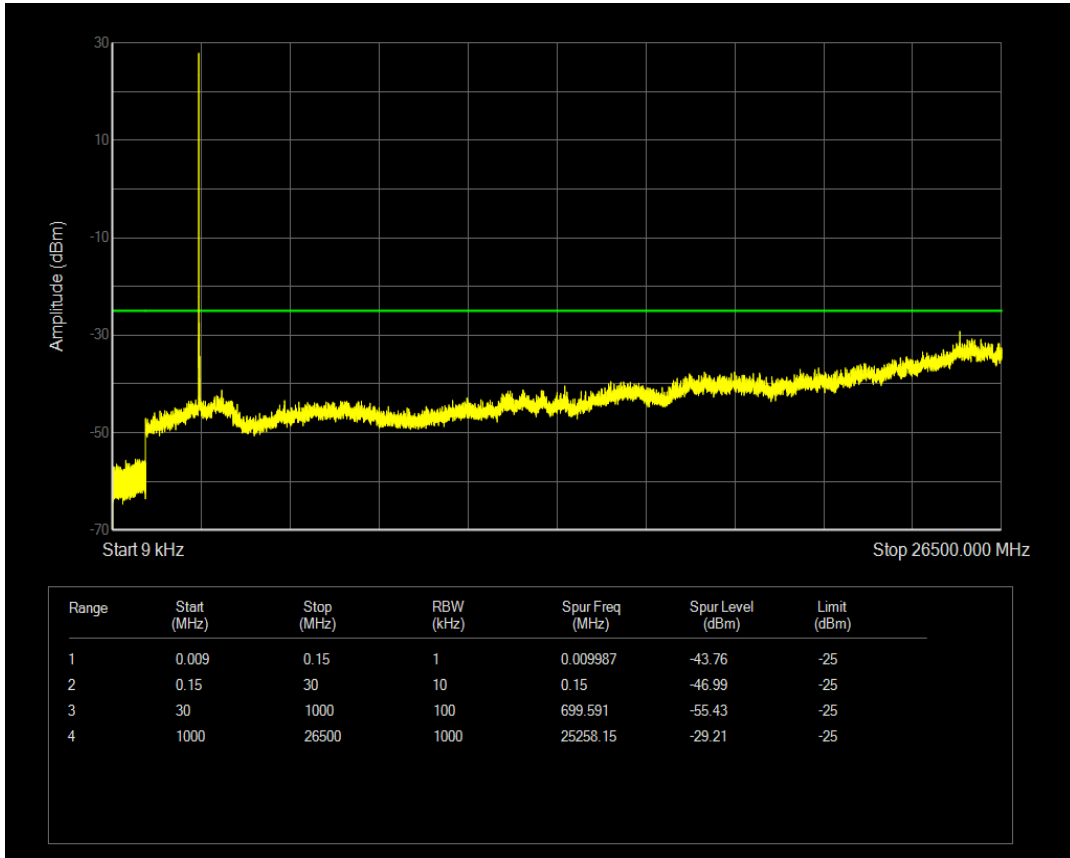

Band41 QAM16 BW=15MHz Channel=40620 RB Size=1 Position=#0

Band41 QAM16 BW=15MHz Channel=40620 RB Size=75 Position=#0