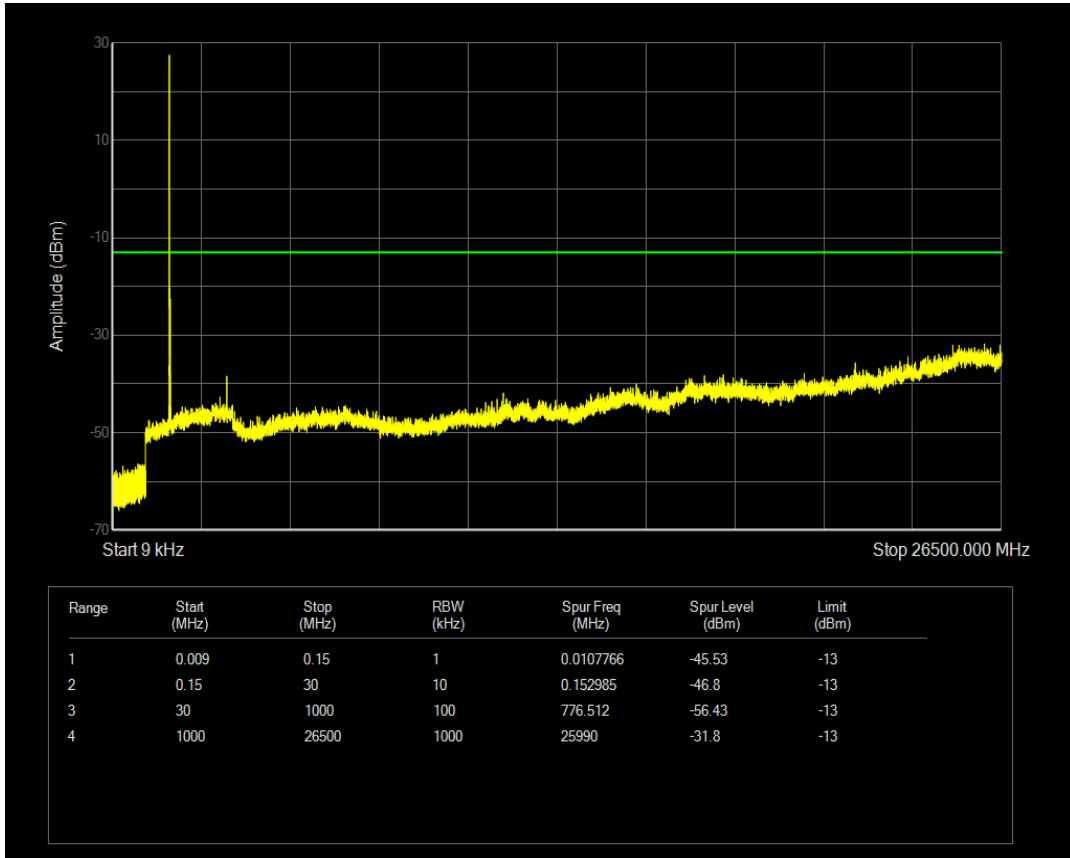

Band4 QAM16 BW=10MHz Channel=20000 RB Size=50 Position=#0

Band4 QAM16 BW=10MHz Channel=20175 RB Size=1 Position=#0

Band4 QAM16 BW=10MHz Channel=20175 RB Size=50 Position=#0

Band4 QAM16 BW=10MHz Channel=20350 RB Size=1 Position=#0

Band4 QAM16 BW=10MHz Channel=20350 RB Size=50 Position=#0

Band4 QAM16 BW=15MHz Channel=20025 RB Size=1 Position=#0

Band4 QAM16 BW=15MHz Channel=20025 RB Size=75 Position=#0

Band4 QAM16 BW=15MHz Channel=20175 RB Size=1 Position=#0