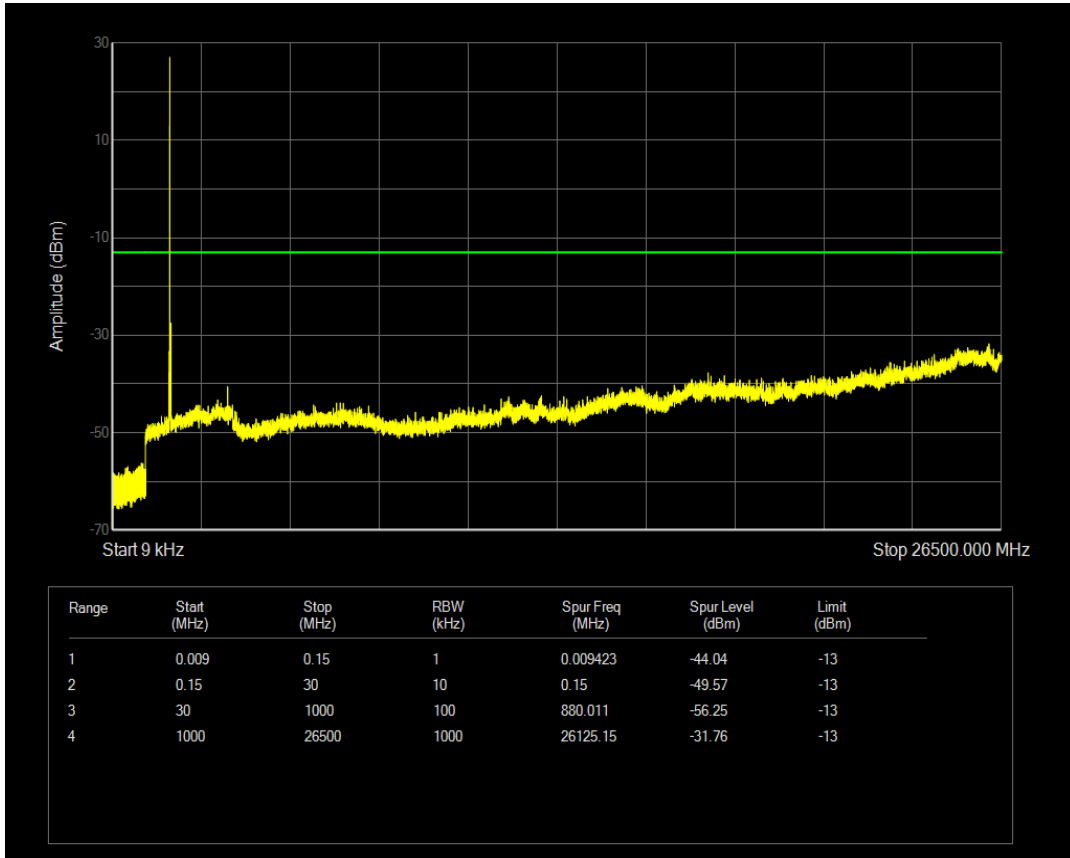

Band4 QAM16 BW=15MHz Channel=20175 RB Size=75 Position=#0

Band4 QAM16 BW=15MHz Channel=20325 RB Size=1 Position=#0

Band4 QAM16 BW=15MHz Channel=20325 RB Size=75 Position=#0

Band4 QAM16 BW=20MHz Channel=20050 RB Size=1 Position=#0

Band4 QAM16 BW=20MHz Channel=20050 RB Size=100 Position=#0

Band4 QAM16 BW=20MHz Channel=20175 RB Size=1 Position=#0

Band4 QAM16 BW=20MHz Channel=20175 RB Size=100 Position=#0

Band4 QAM16 BW=20MHz Channel=20300 RB Size=1 Position=#0