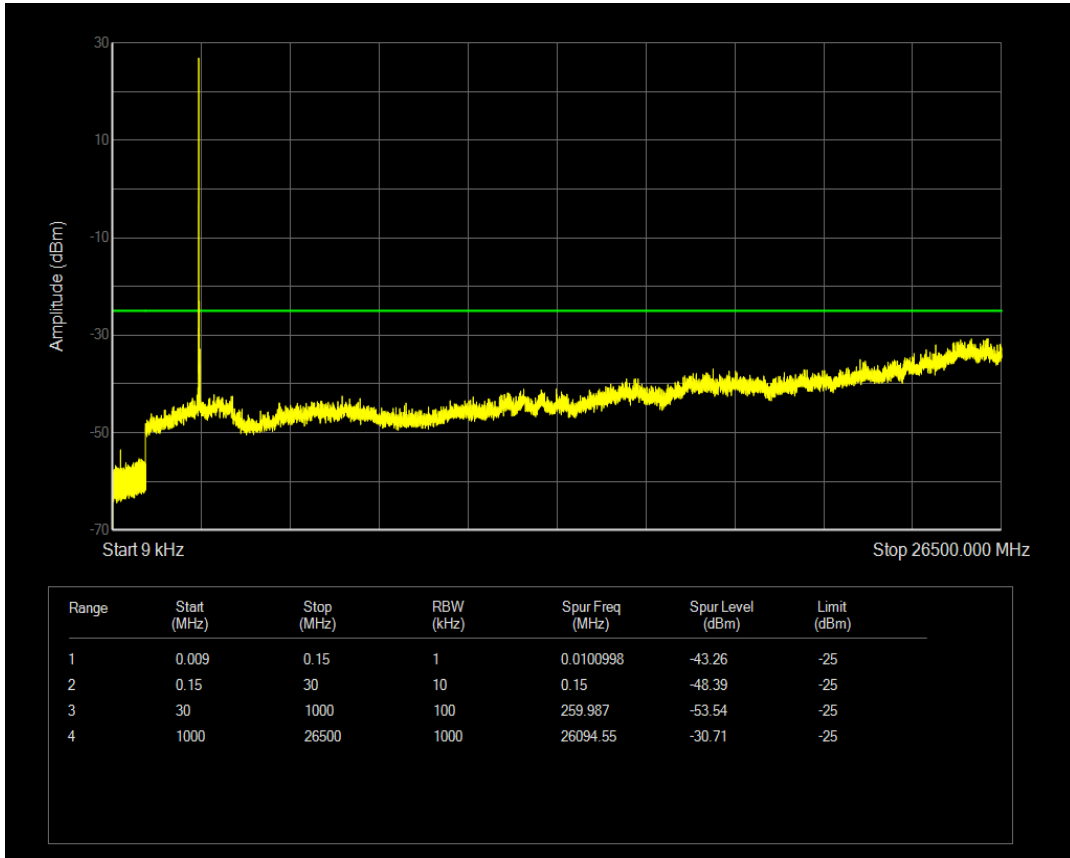

Band41 QAM16 BW=15MHz Channel=41515 RB Size=75 Position=#0

Band41 QAM16 BW=20MHz Channel=39750 RB Size=1 Position=#0

Band41 QAM16 BW=20MHz Channel=39750 RB Size=100 Position=#0

Band41 QAM16 BW=20MHz Channel=40620 RB Size=1 Position=#0