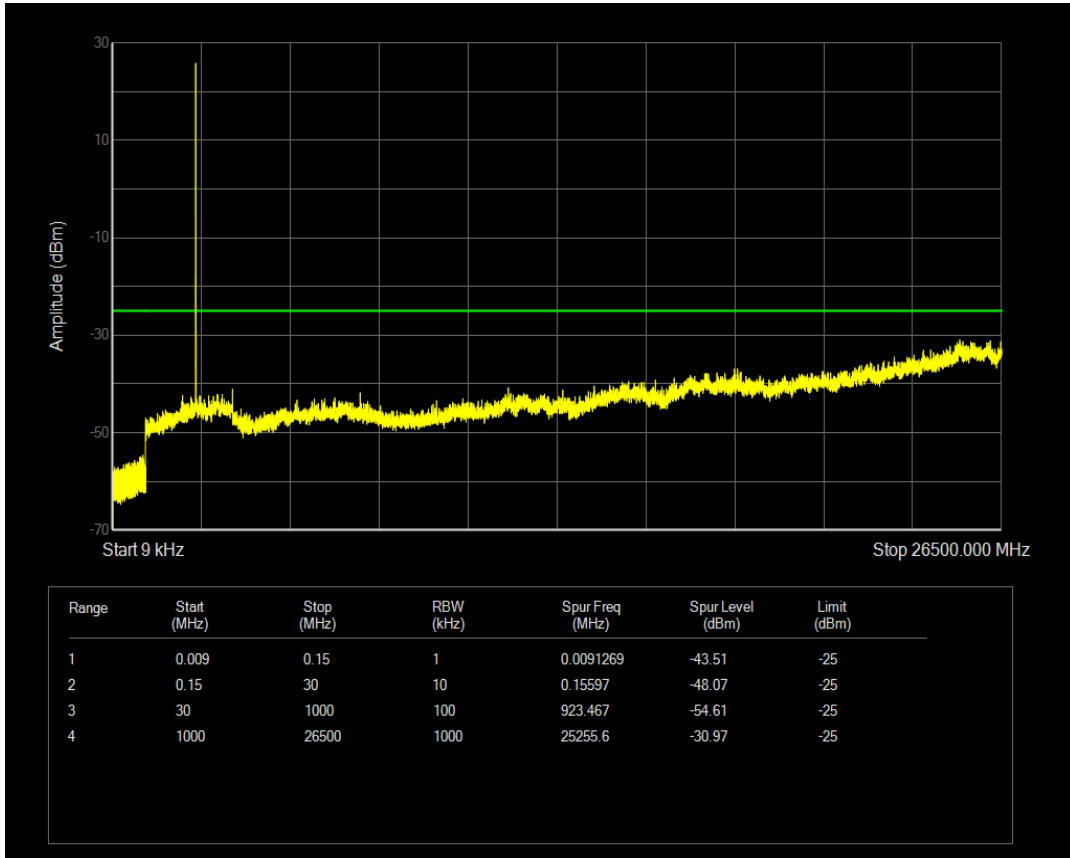

Band41 QAM16 BW=10MHz Channel=39700 RB Size=1 Position=#0

Band41 QAM16 BW=10MHz Channel=39700 RB Size=50 Position=#0