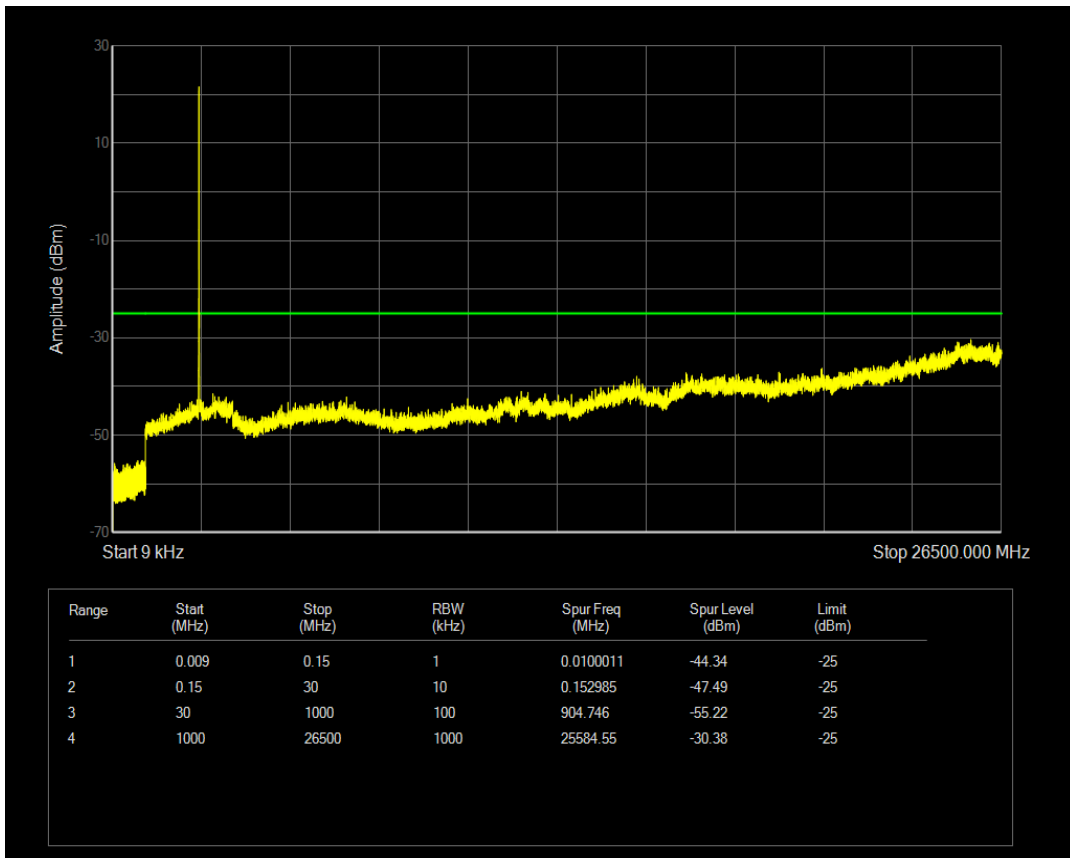

Band41 QAM16 BW=5MHz Channel=40620 RB Size=25 Position=#0

Band41 QAM16 BW=5MHz Channel=41565 RB Size=1 Position=#0