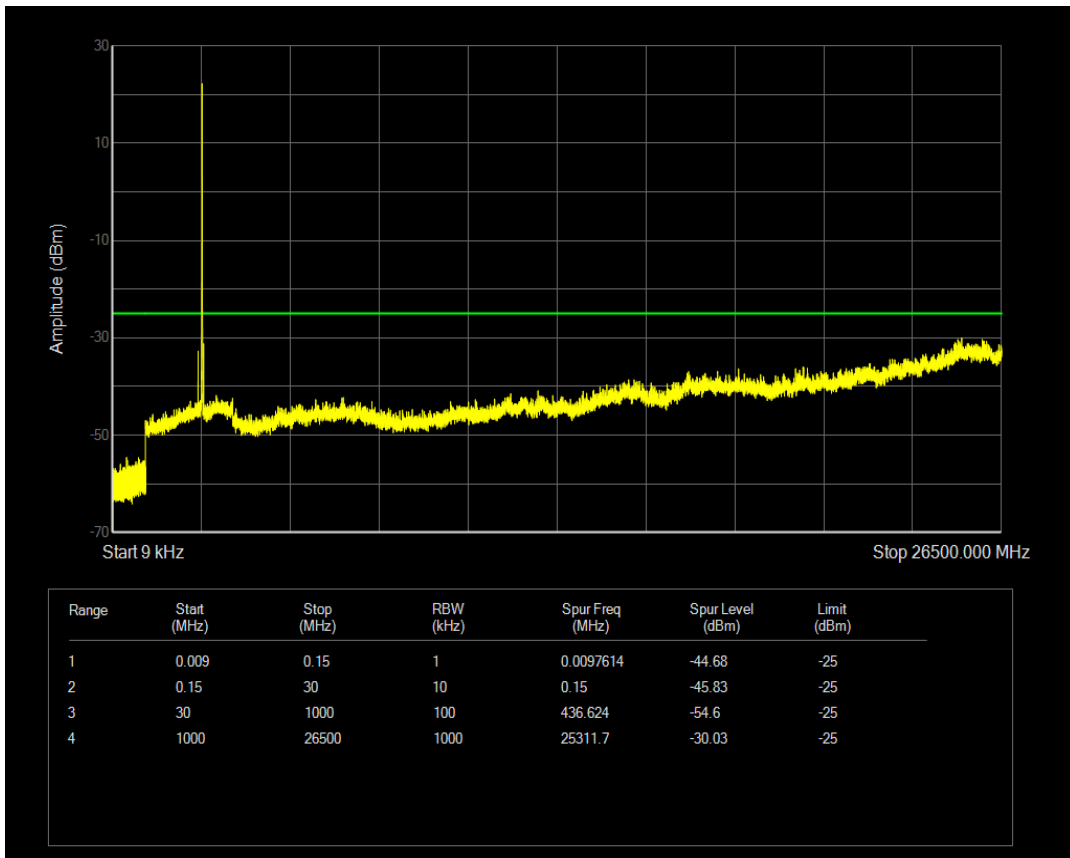

Band41 QAM16 BW=5MHz Channel=41565 RB Size=25 Position=#0

Band41 QPSK BW=10MHz Channel=39700 RB Size=1 Position=#0