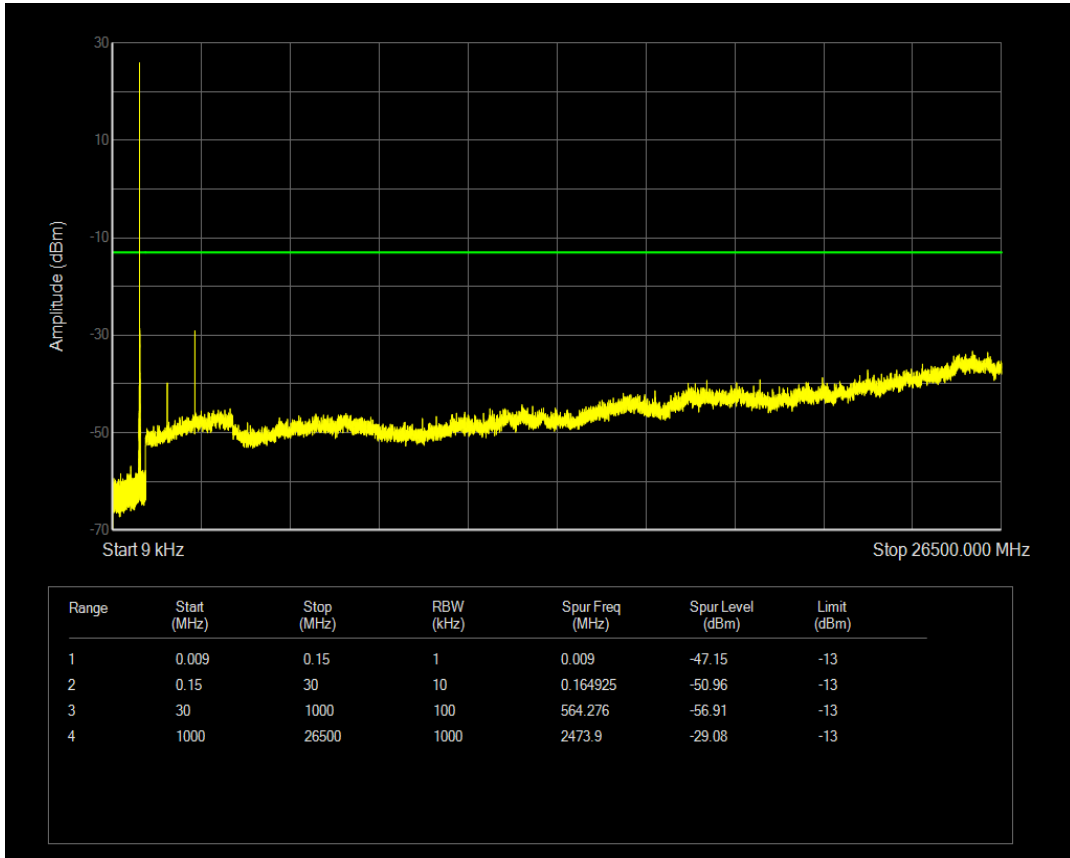

Band26(824-849) QAM16 BW=3MHz Channel=27025 RB Size=15 Position=#0

Band26(824-849) QAM16 BW=5MHz Channel=26815 RB Size=1 Position=#0

Band26(824-849) QAM16 BW=5MHz Channel=26815 RB Size=25 Position=#0

Band26(824-849) QAM16 BW=5MHz Channel=26915 RB Size=1 Position=#0

Band26(824-849) QAM16 BW=5MHz Channel=26915 RB Size=25 Position=#0

Band26(824-849) QAM16 BW=5MHz Channel=27015 RB Size=1 Position=#0

Band26(824-849) QAM16 BW=5MHz Channel=27015 RB Size=25 Position=#0

Band26(824-849) QPSK BW=1.4MHz Channel=26797 RB Size=1 Position=#0

Band26(824-849) QPSK BW=1.4MHz Channel=26797 RB Size=6 Position=#0

Band26(824-849) QPSK BW=1.4MHz Channel=26915 RB Size=1 Position=#0

Band26(824-849) QPSK BW=1.4MHz Channel=26915 RB Size=6 Position=#0

Band26(824-849) QPSK BW=1.4MHz Channel=27033 RB Size=1 Position=#0