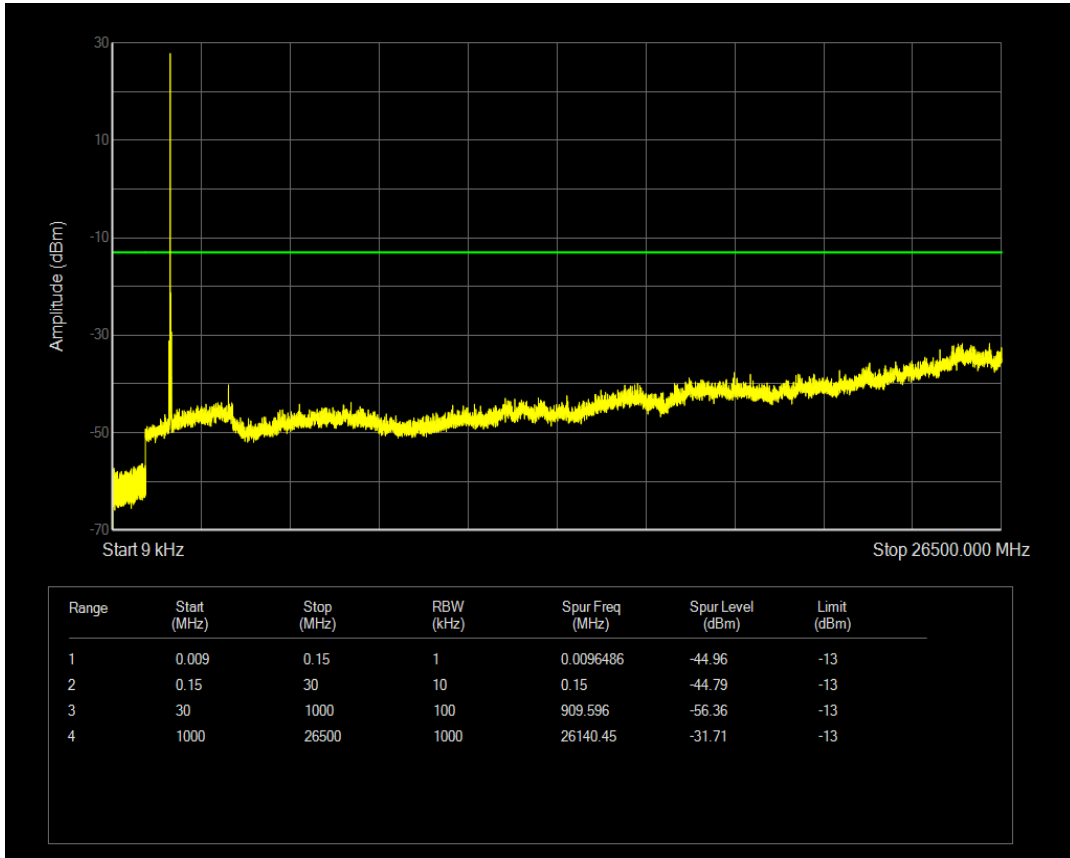

Band4 QAM16 BW=20MHz Channel=20050 RB Size=100 Position=#0

Band4 QAM16 BW=20MHz Channel=20175 RB Size=1 Position=#0

Band4 QAM16 BW=20MHz Channel=20175 RB Size=100 Position=#0

Band4 QAM16 BW=20MHz Channel=20300 RB Size=1 Position=#0

Band4 QAM16 BW=20MHz Channel=20300 RB Size=100 Position=#0

Band4 QAM16 BW=3MHz Channel=19965 RB Size=1 Position=#0

Band4 QAM16 BW=3MHz Channel=19965 RB Size=15 Position=#0

Band4 QAM16 BW=3MHz Channel=20175 RB Size=1 Position=#0