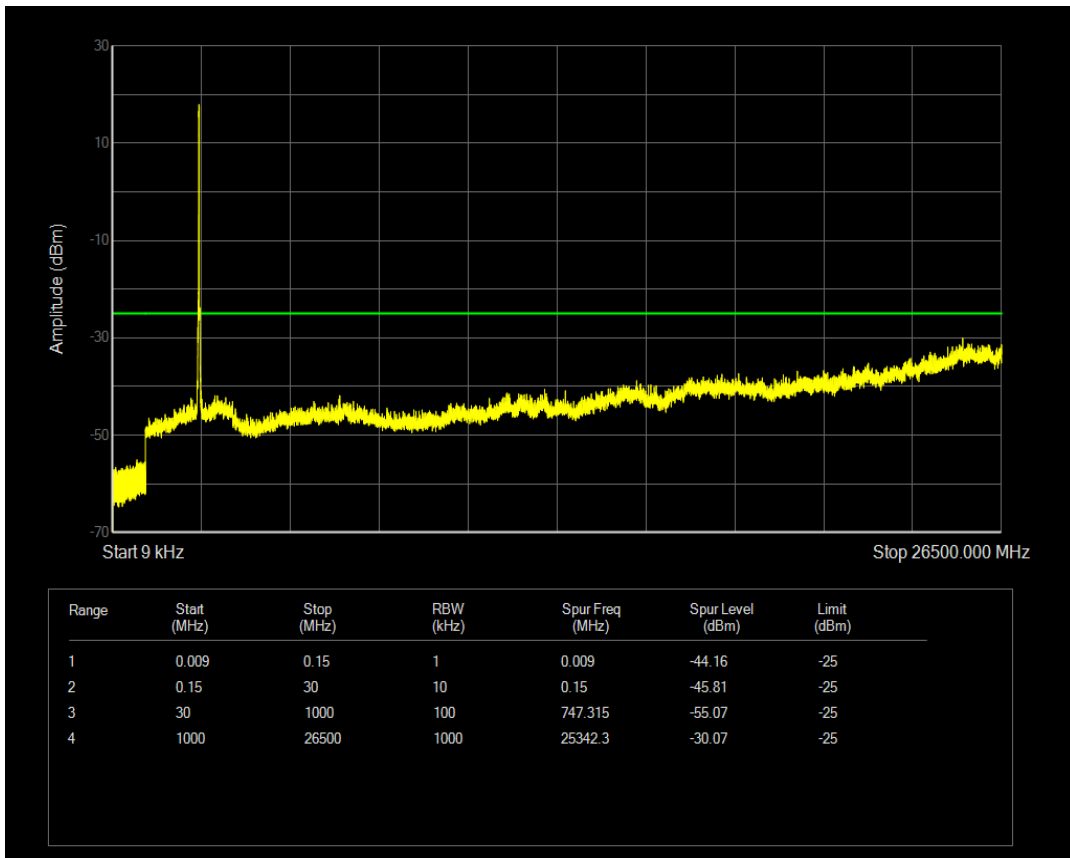

Band41 QAM16 BW=20MHz Channel=40620 RB Size=100 Position=#0

Band41 QAM16 BW=20MHz Channel=41490 RB Size=1 Position=#0