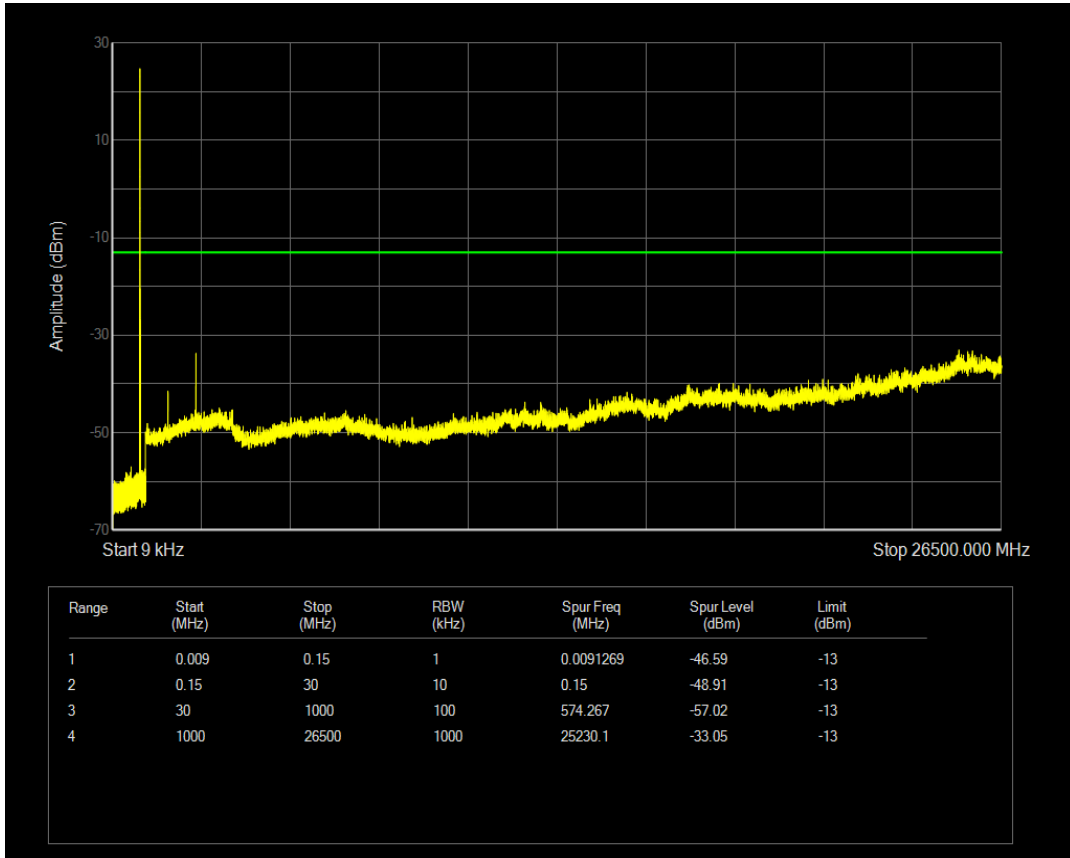

Band26(824-849) QAM16 BW=3MHz Channel=27025 RB Size=15 Position=#0

Band26(824-849) QAM16 BW=5MHz Channel=26815 RB Size=1 Position=#0

Band26(824-849) QAM16 BW=5MHz Channel=26815 RB Size=25 Position=#0

Band26(824-849) QAM16 BW=5MHz Channel=26915 RB Size=1 Position=#0

Band26(824-849) QAM16 BW=5MHz Channel=26915 RB Size=25 Position=#0

Band26(824-849) QAM16 BW=5MHz Channel=27015 RB Size=1 Position=#0

Band26(824-849) QAM16 BW=5MHz Channel=27015 RB Size=25 Position=#0

Band26(824-849) QPSK BW=1.4MHz Channel=26797 RB Size=1 Position=#0

Band26(824-849) QPSK BW=1.4MHz Channel=26797 RB Size=6 Position=#0

Band26(824-849) QPSK BW=1.4MHz Channel=26915 RB Size=1 Position=#0

Band26(824-849) QPSK BW=1.4MHz Channel=26915 RB Size=6 Position=#0

Band26(824-849) QPSK BW=1.4MHz Channel=27033 RB Size=1 Position=#0