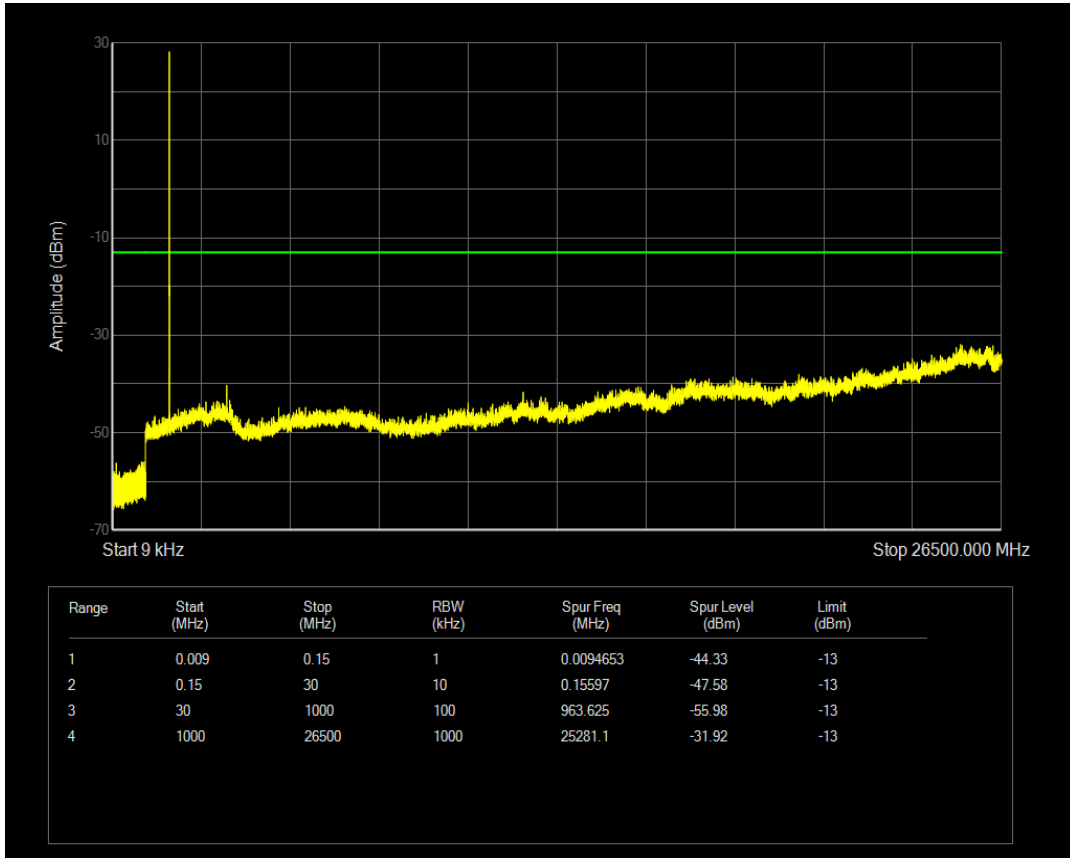

Band4 QAM16 BW=20MHz Channel=20050 RB Size=100 Position=#0

Band4 QAM16 BW=20MHz Channel=20175 RB Size=1 Position=#0

Band4 QAM16 BW=20MHz Channel=20175 RB Size=100 Position=#0

Band4 QAM16 BW=20MHz Channel=20300 RB Size=1 Position=#0

Band4 QAM16 BW=20MHz Channel=20300 RB Size=100 Position=#0

Band4 QAM16 BW=3MHz Channel=19965 RB Size=1 Position=#0

Band4 QAM16 BW=3MHz Channel=19965 RB Size=15 Position=#0

Band4 QAM16 BW=3MHz Channel=20175 RB Size=1 Position=#0