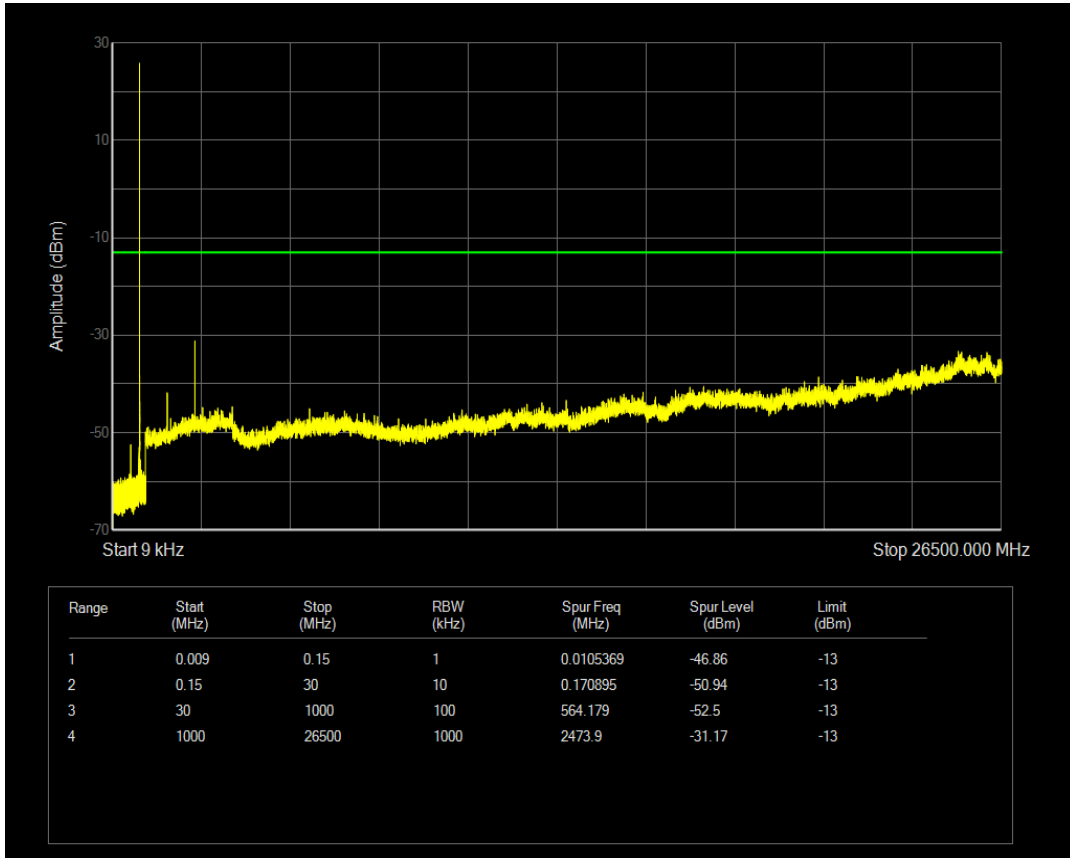

Band5 QAM16 BW=1.4MHz Channel=20407 RB Size=1 Position=#0

Band5 QAM16 BW=1.4MHz Channel=20407 RB Size=6 Position=#0