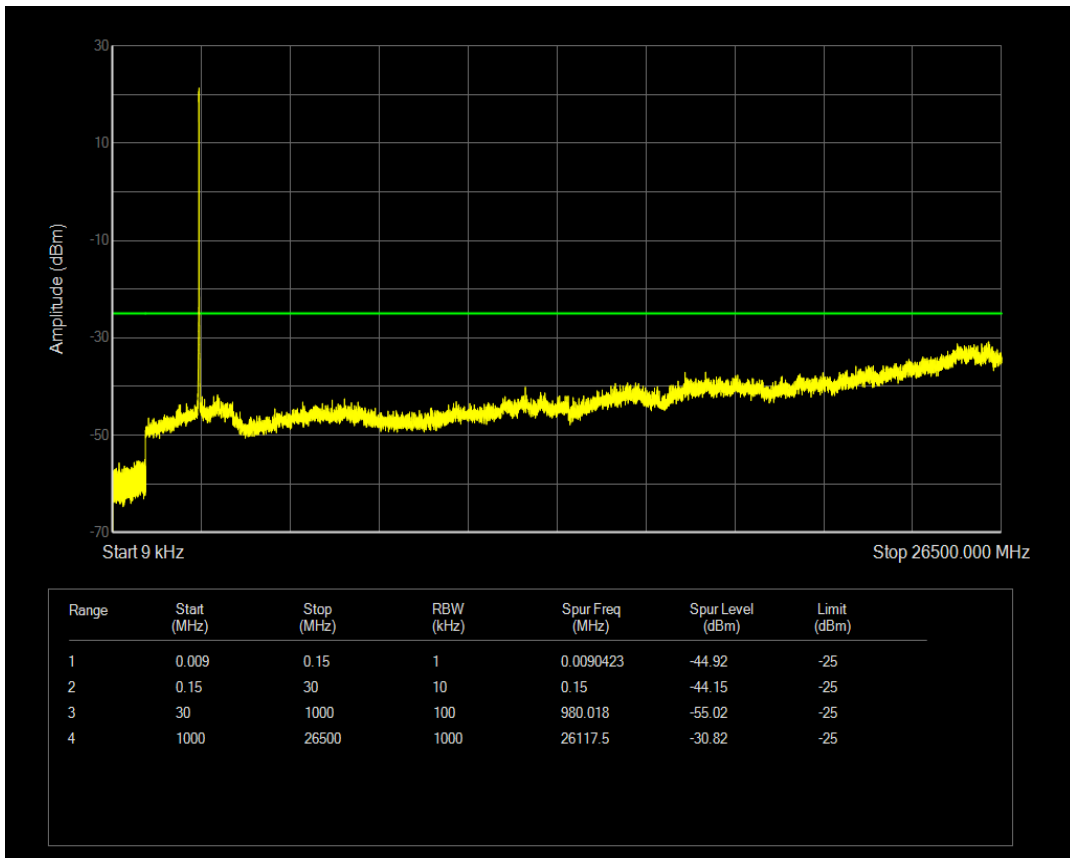

Band41 QAM16 BW=10MHz Channel=40620 RB Size=50 Position=#0

Band41 QAM16 BW=10MHz Channel=41540 RB Size=1 Position=#0