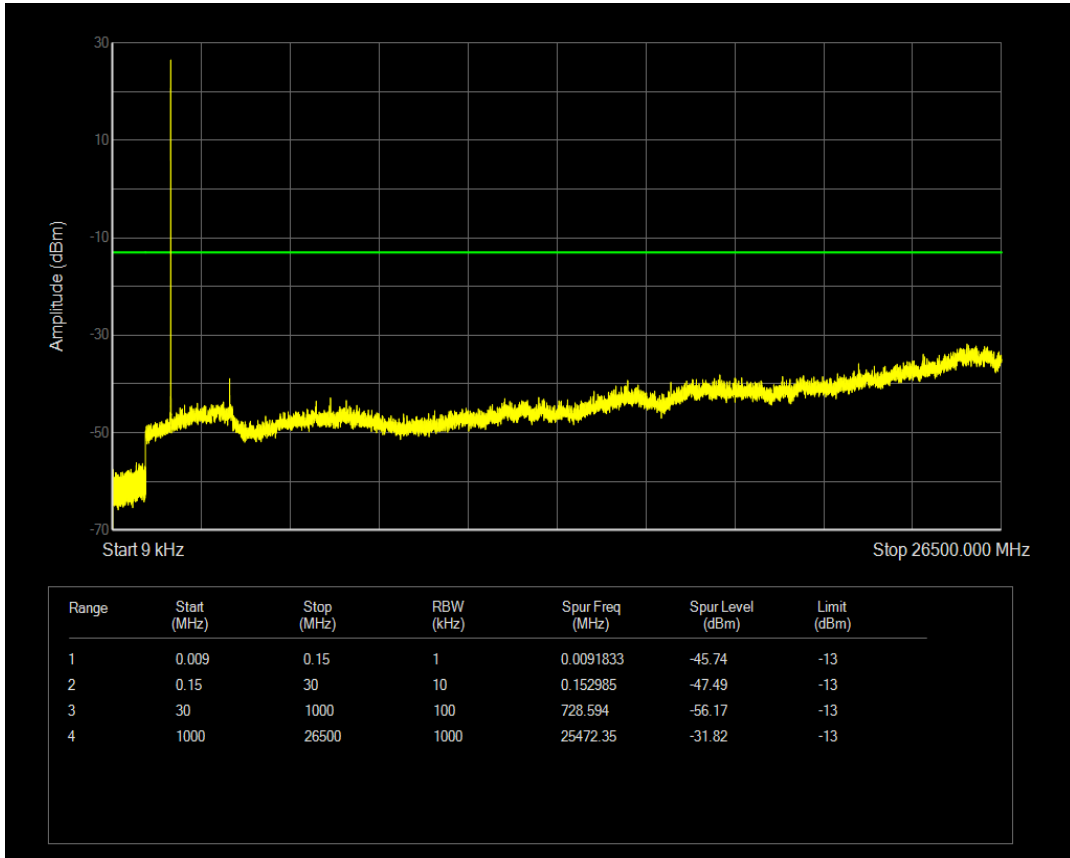

Band26(824-849) QPSK BW=5MHz Channel=27015 RB Size=25 Position=#0

Band4 QAM16 BW=1.4MHz Channel=19957 RB Size=1 Position=#0

Band4 QAM16 BW=1.4MHz Channel=19957 RB Size=6 Position=#0

Band4 QAM16 BW=1.4MHz Channel=20175 RB Size=1 Position=#0

Band4 QAM16 BW=1.4MHz Channel=20175 RB Size=6 Position=#0

Band4 QAM16 BW=1.4MHz Channel=20393 RB Size=1 Position=#0

Band4 QAM16 BW=1.4MHz Channel=20393 RB Size=6 Position=#0

Band4 QAM16 BW=10MHz Channel=20000 RB Size=1 Position=#0