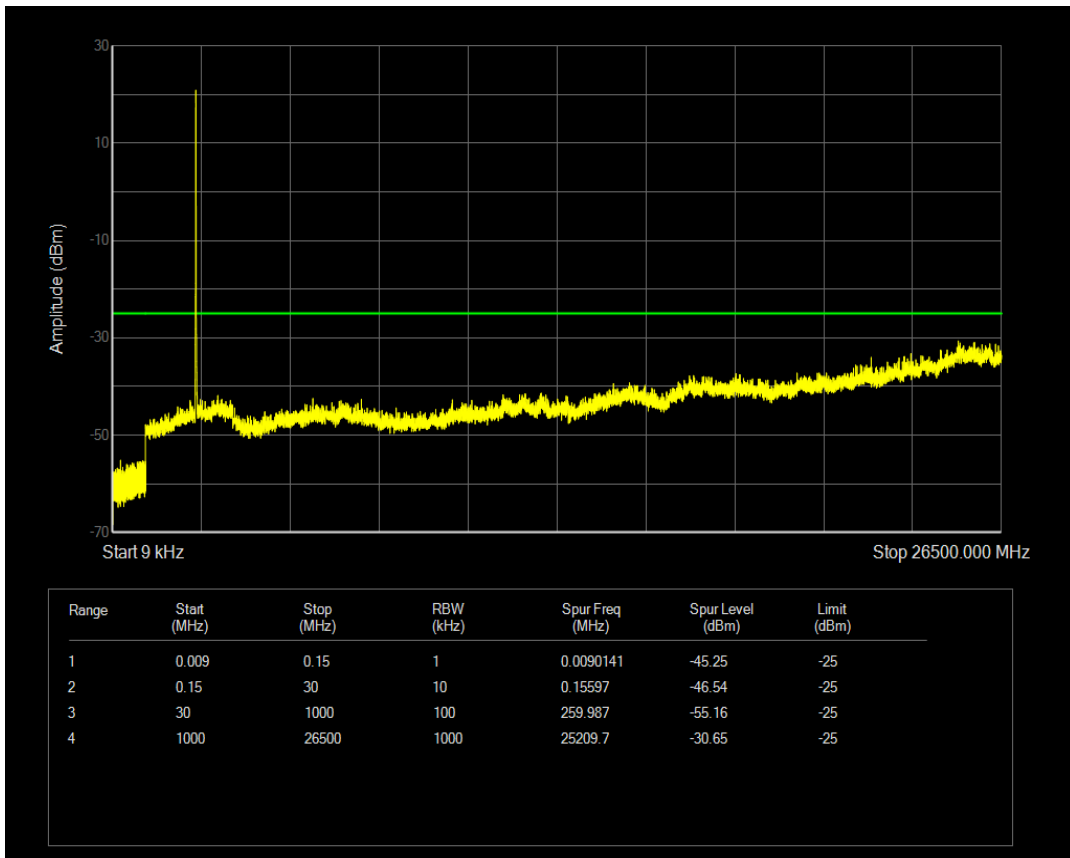

Band41 QAM16 BW=10MHz Channel=39700 RB Size=50 Position=#0

Band41 QAM16 BW=10MHz Channel=40620 RB Size=1 Position=#0