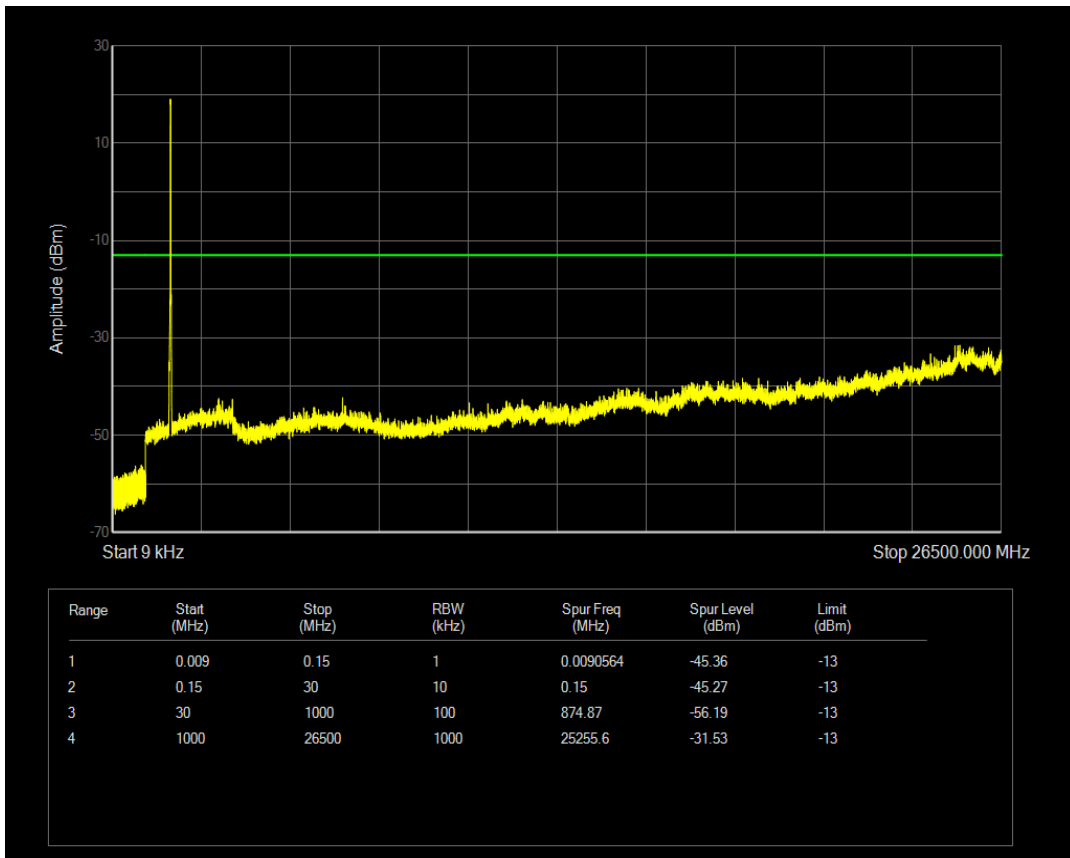

Band4 QAM16 BW=15MHz Channel=20325 RB Size=75 Position=#0

Band4 QAM16 BW=20MHz Channel=20050 RB Size=1 Position=#0