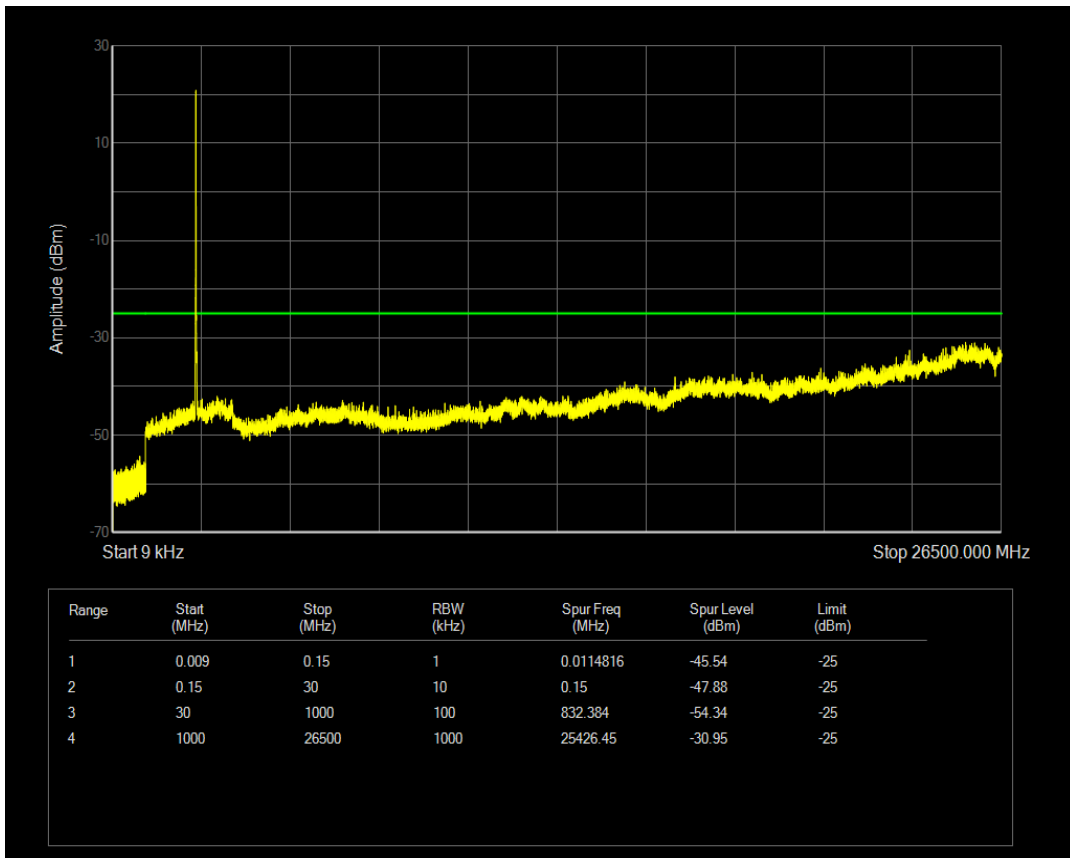

Band41 QPSK BW=10MHz Channel=39700 RB Size=50 Position=#0

Band41 QPSK BW=10MHz Channel=40620 RB Size=1 Position=#0