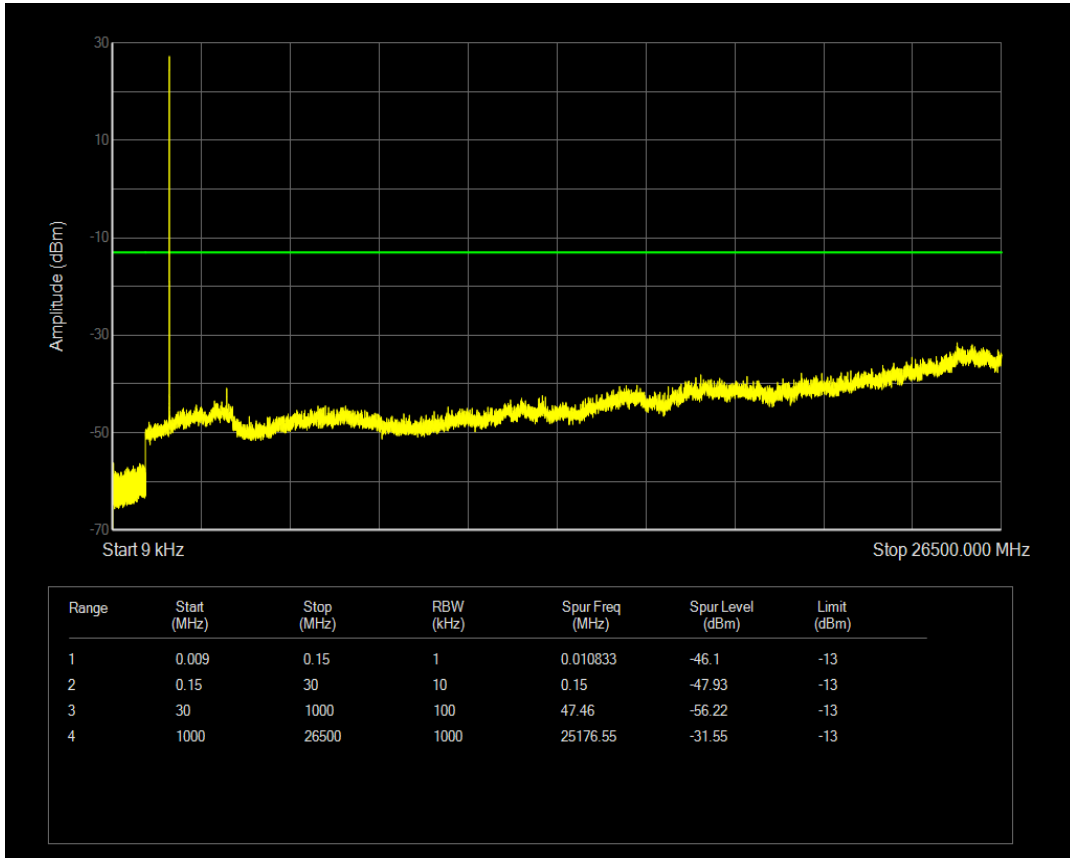

Band4 QAM16 BW=5MHz Channel=19975 RB Size=25 Position=#0

Band4 QAM16 BW=5MHz Channel=20175 RB Size=1 Position=#0

Band4 QAM16 BW=5MHz Channel=20175 RB Size=25 Position=#0

Band4 QAM16 BW=5MHz Channel=20375 RB Size=1 Position=#0

Band4 QAM16 BW=5MHz Channel=20375 RB Size=25 Position=#0

Band4 QPSK BW=1.4MHz Channel=19957 RB Size=1 Position=#0

Band4 QPSK BW=1.4MHz Channel=19957 RB Size=6 Position=#0

Band4 QPSK BW=1.4MHz Channel=20175 RB Size=1 Position=#0