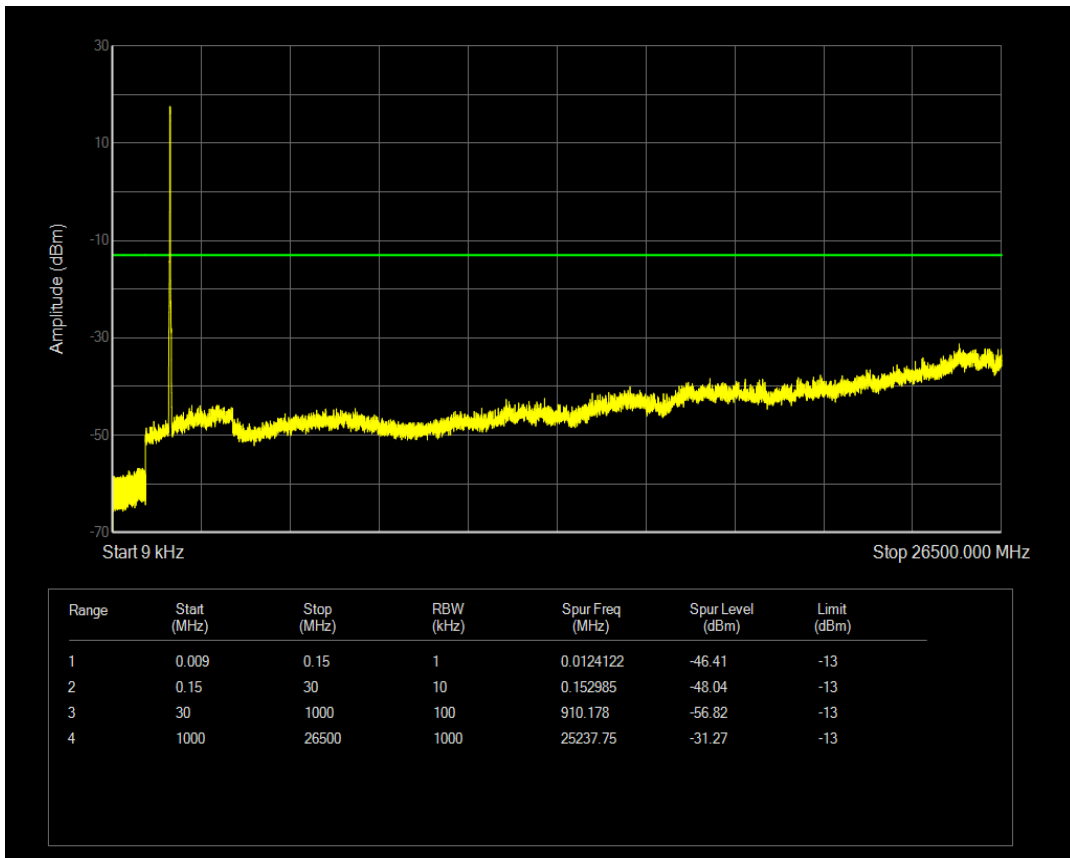

Band4 QAM16 BW=15MHz Channel=20175 RB Size=75 Position=#0

Band4 QAM16 BW=15MHz Channel=20325 RB Size=1 Position=#0

Band4 QAM16 BW=15MHz Channel=20325 RB Size=75 Position=#0

Band4 QAM16 BW=20MHz Channel=20050 RB Size=1 Position=#0

Band4 QAM16 BW=20MHz Channel=20050 RB Size=100 Position=#0

Band4 QAM16 BW=20MHz Channel=20175 RB Size=1 Position=#0

Band4 QAM16 BW=20MHz Channel=20175 RB Size=100 Position=#0

Band4 QAM16 BW=20MHz Channel=20300 RB Size=1 Position=#0