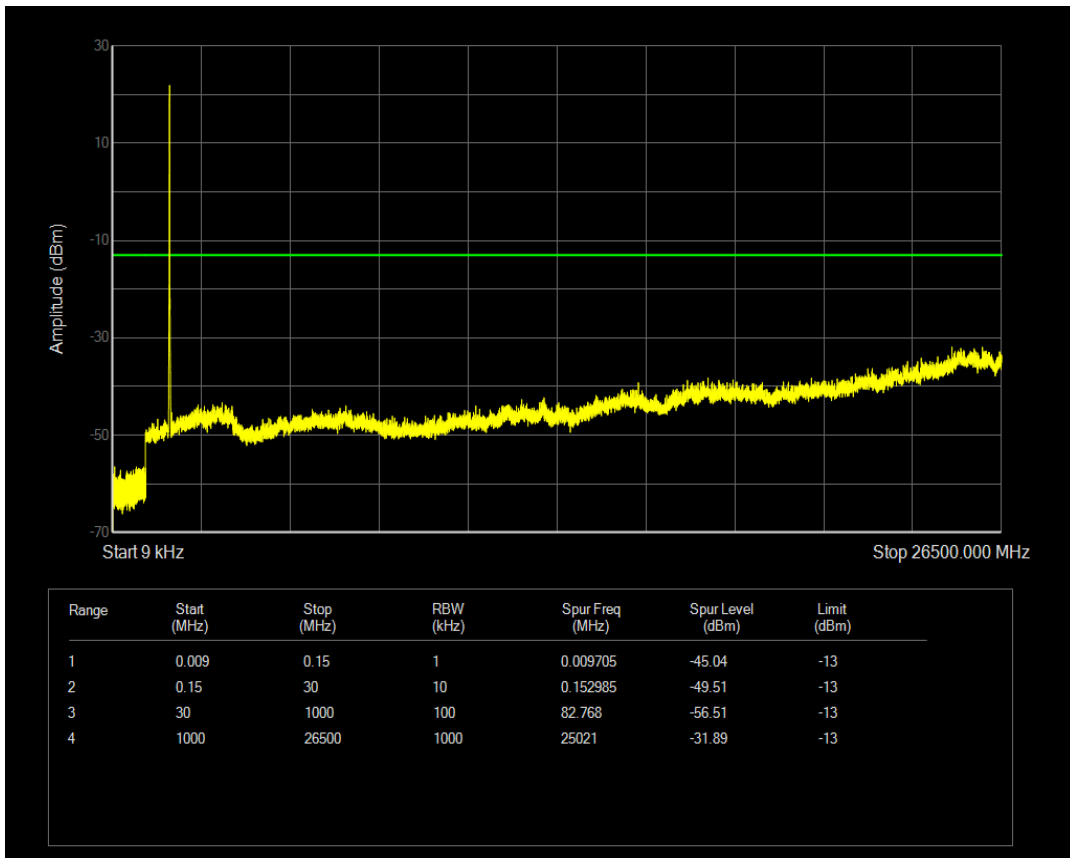

Band4 QAM16 BW=1.4MHz Channel=20175 RB Size=6 Position=#0

Band4 QAM16 BW=1.4MHz Channel=20393 RB Size=1 Position=#0

Band4 QAM16 BW=1.4MHz Channel=20393 RB Size=6 Position=#0

Band4 QAM16 BW=10MHz Channel=20000 RB Size=1 Position=#0

Band4 QAM16 BW=10MHz Channel=20000 RB Size=50 Position=#0

Band4 QAM16 BW=10MHz Channel=20175 RB Size=1 Position=#0

Band4 QAM16 BW=10MHz Channel=20175 RB Size=50 Position=#0

Band4 QAM16 BW=10MHz Channel=20350 RB Size=1 Position=#0