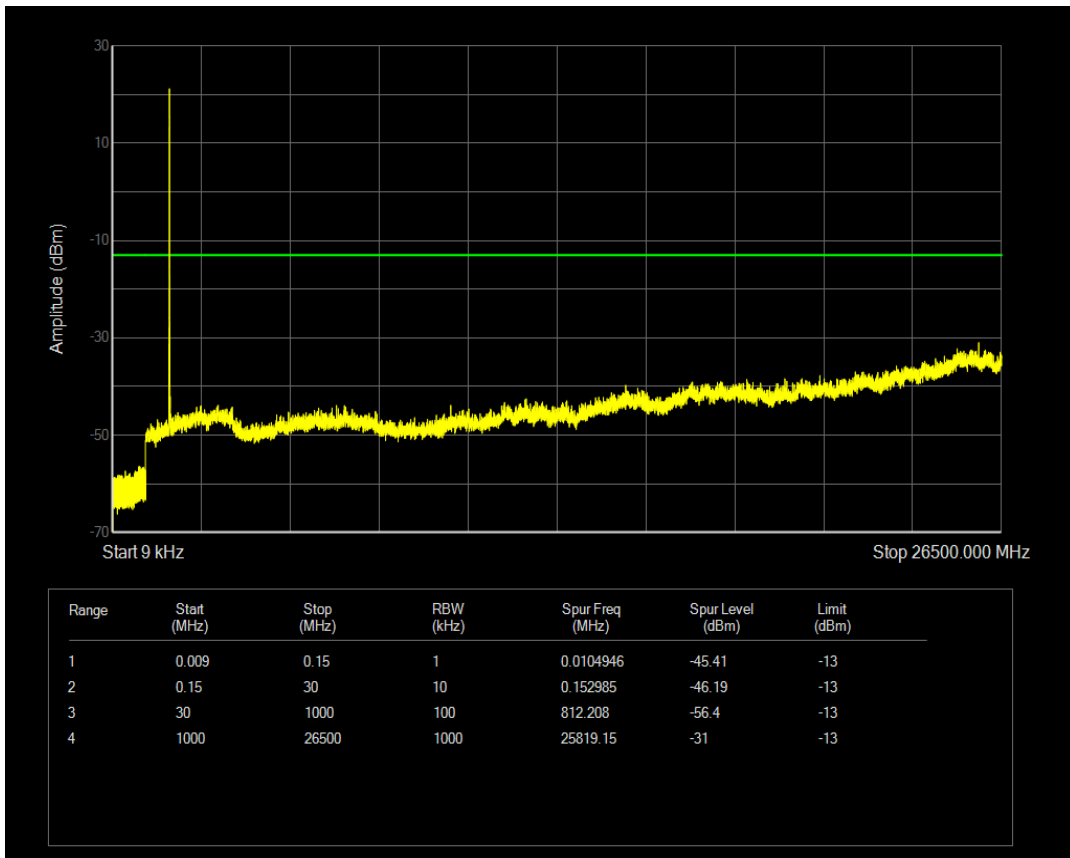

Band4 QAM16 BW=5MHz Channel=19975 RB Size=25 Position=#0

Band4 QAM16 BW=5MHz Channel=20175 RB Size=1 Position=#0