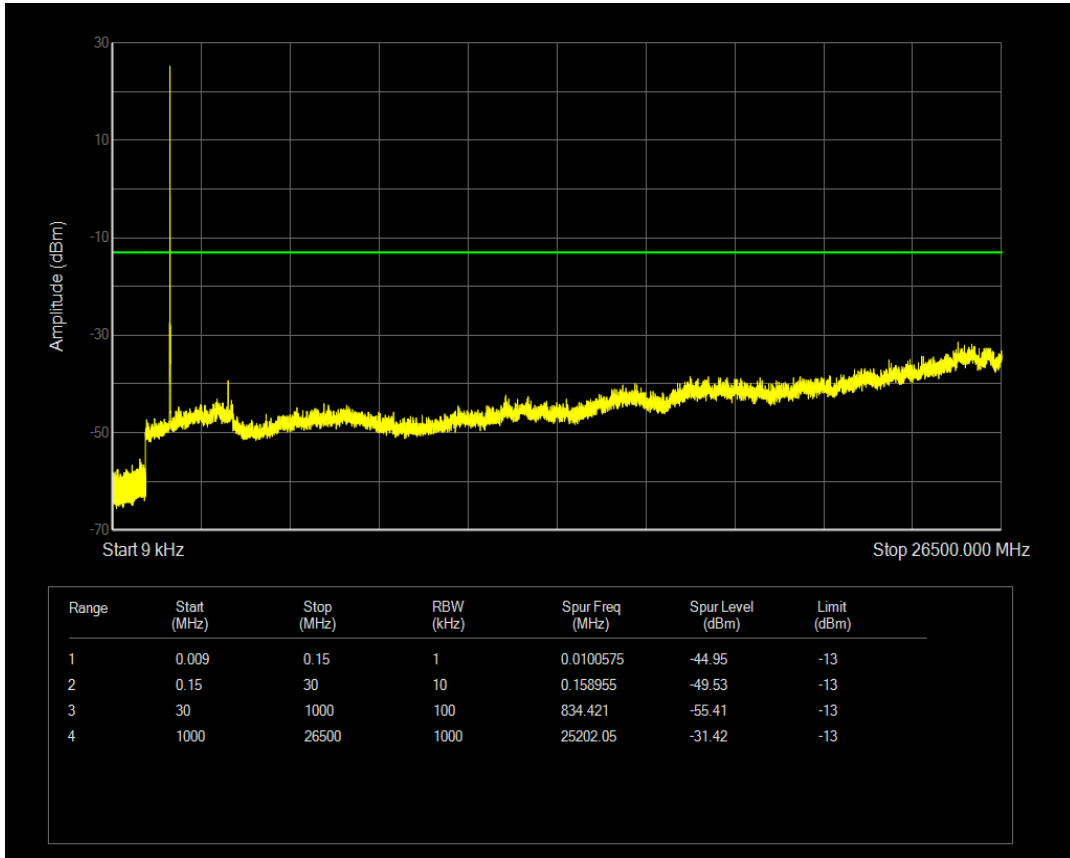

Band4 QAM16 BW=5MHz Channel=20175 RB Size=1 Position=#0

Band4 QAM16 BW=5MHz Channel=20175 RB Size=25 Position=#0