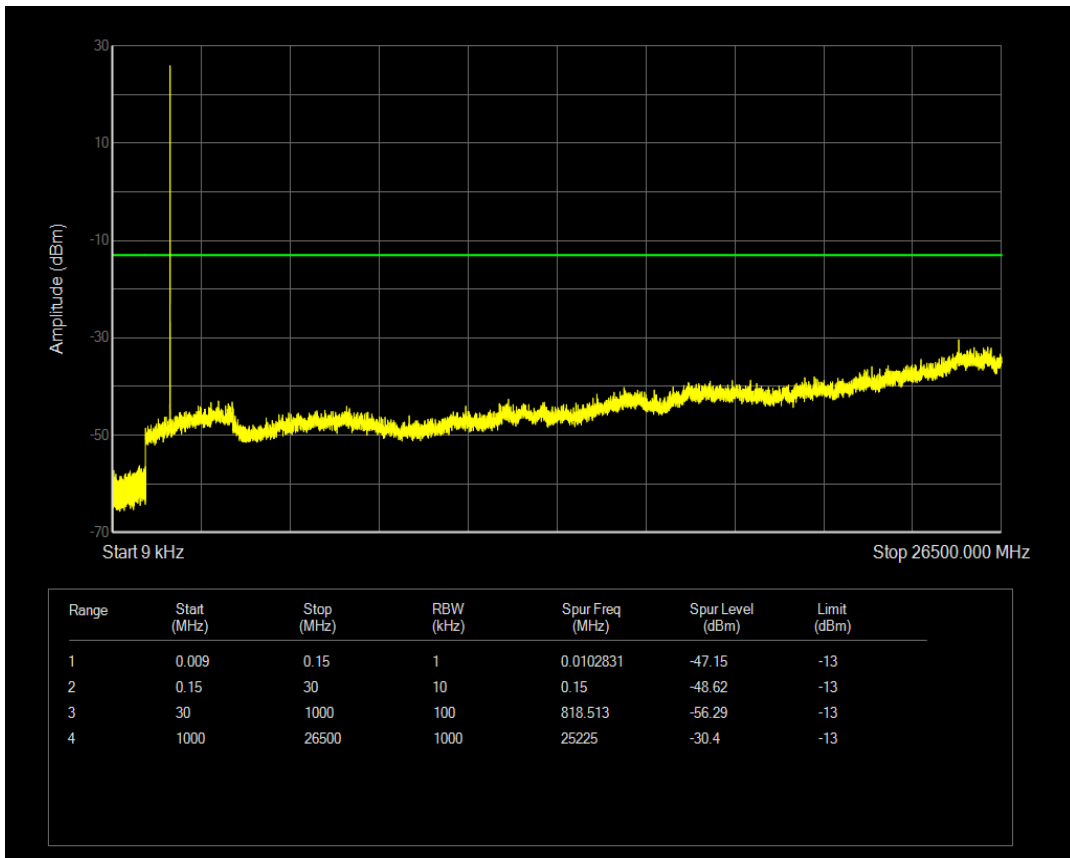

Band4 QAM16 BW=1.4MHz Channel=20175 RB Size=6 Position=#0

Band4 QAM16 BW=1.4MHz Channel=20393 RB Size=1 Position=#0