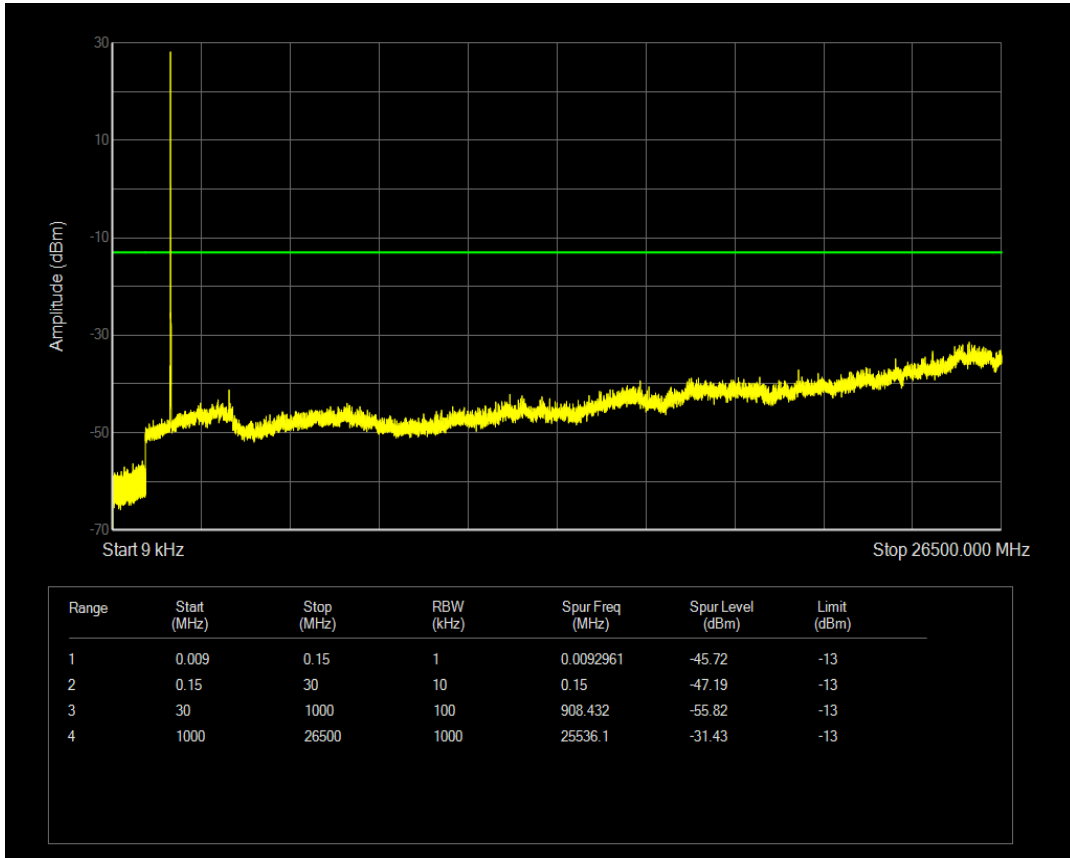

Band4 QAM16 BW=10MHz Channel=20000 RB Size=50 Position=#0

Band4 QAM16 BW=10MHz Channel=20175 RB Size=1 Position=#0

Band4 QAM16 BW=10MHz Channel=20175 RB Size=50 Position=#0

Band4 QAM16 BW=10MHz Channel=20350 RB Size=1 Position=#0

Band4 QAM16 BW=10MHz Channel=20350 RB Size=50 Position=#0

Band4 QAM16 BW=15MHz Channel=20025 RB Size=1 Position=#0

Band4 QAM16 BW=15MHz Channel=20025 RB Size=75 Position=#0

Band4 QAM16 BW=15MHz Channel=20175 RB Size=1 Position=#0