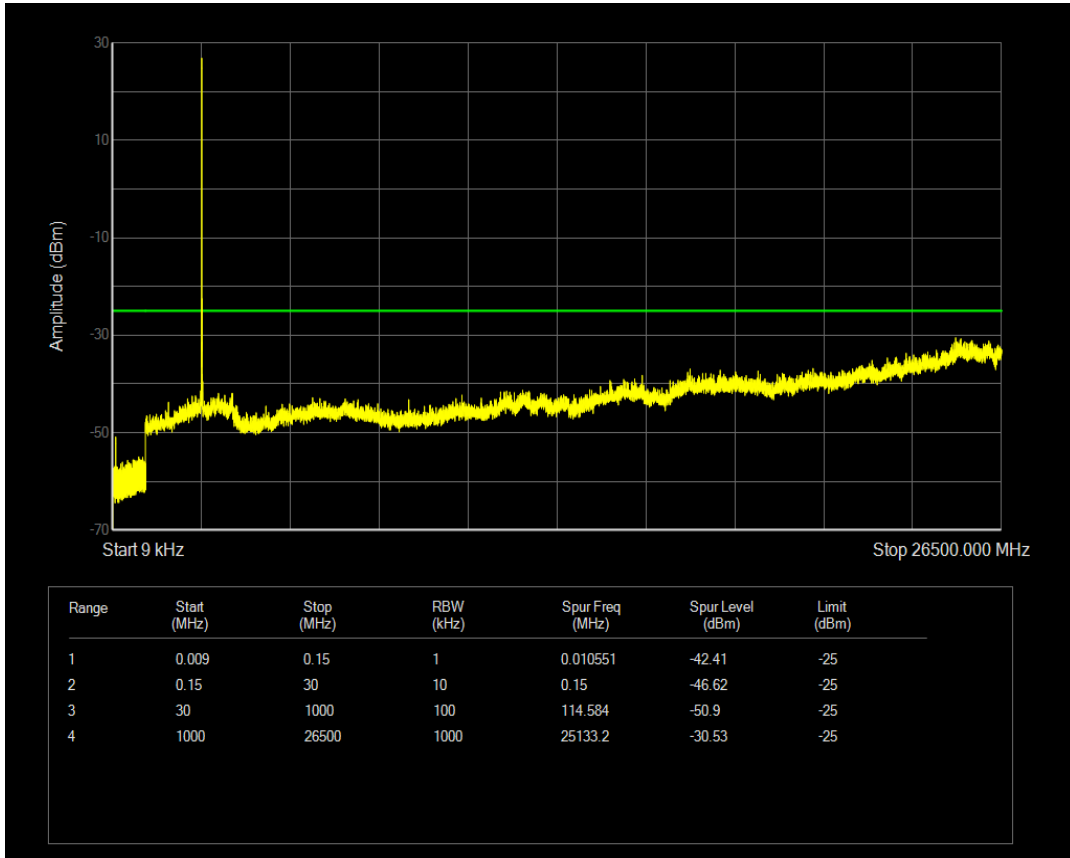

Band41 QAM16 BW=15MHz Channel=39725 RB Size=75 Position=#0

Band41 QAM16 BW=15MHz Channel=40620 RB Size=1 Position=#0

Band41 QAM16 BW=15MHz Channel=40620 RB Size=75 Position=#0

Band41 QAM16 BW=15MHz Channel=41515 RB Size=1 Position=#0