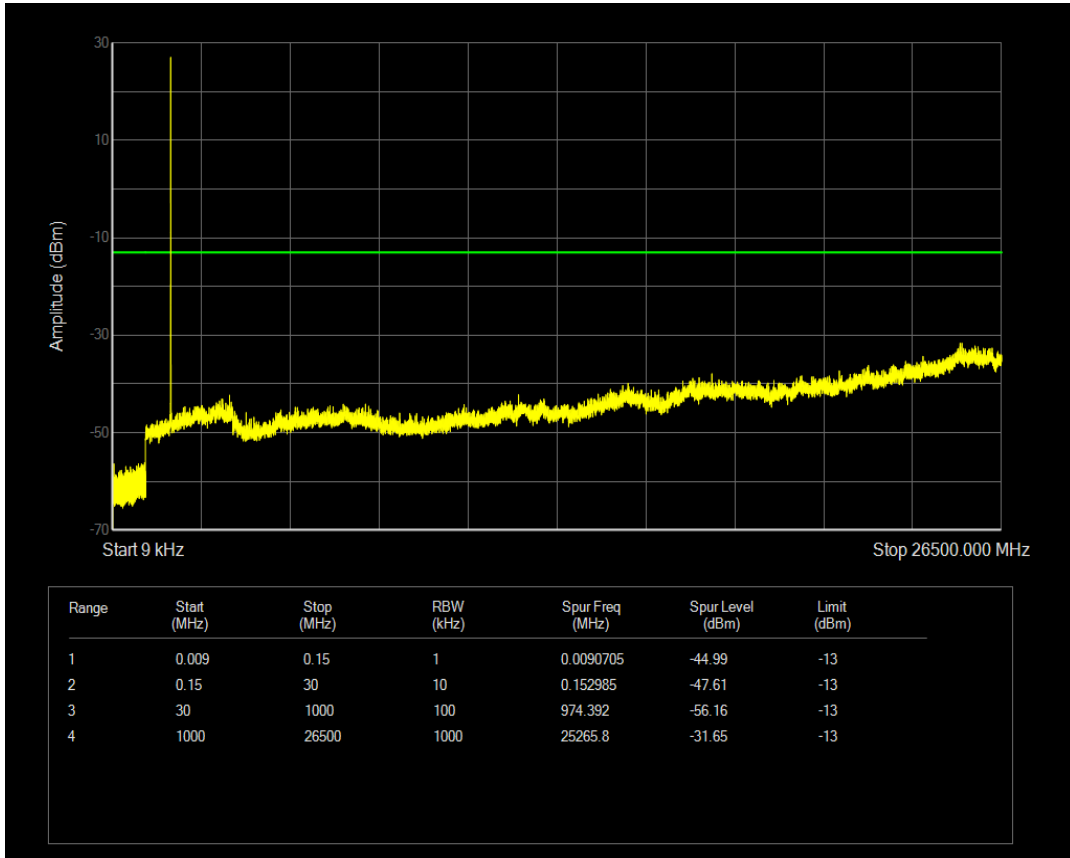

Band4 QAM16 BW=3MHz Channel=20385 RB Size=1 Position=#0

Band4 QAM16 BW=3MHz Channel=20385 RB Size=15 Position=#0