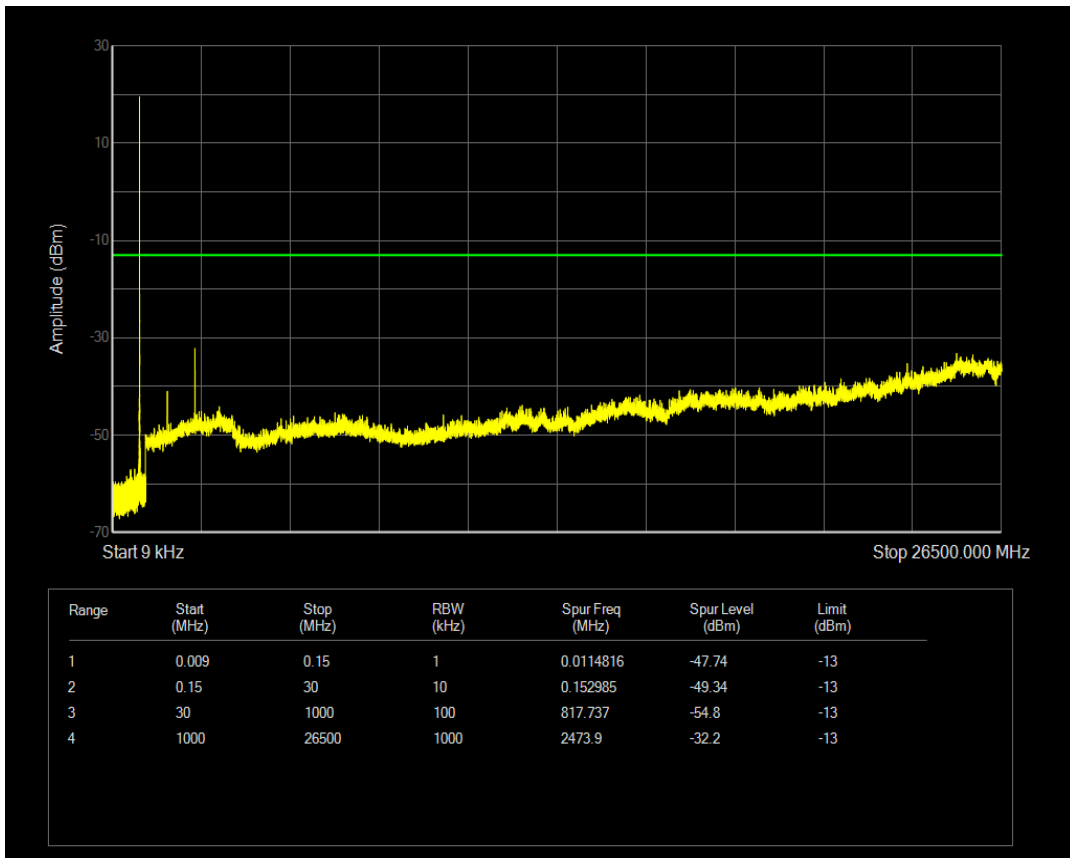

Band26(824-849) QAM16 BW=5MHz Channel=26915 RB Size=25 Position=#0

Band26(824-849) QAM16 BW=5MHz Channel=27015 RB Size=1 Position=#0

Band26(824-849) QAM16 BW=5MHz Channel=27015 RB Size=25 Position=#0

Band26(824-849) QPSK BW=1.4MHz Channel=26797 RB Size=1 Position=#0

Band26(824-849) QPSK BW=1.4MHz Channel=26797 RB Size=6 Position=#0

Band26(824-849) QPSK BW=1.4MHz Channel=26915 RB Size=1 Position=#0

Band26(824-849) QPSK BW=1.4MHz Channel=26915 RB Size=6 Position=#0

Band26(824-849) QPSK BW=1.4MHz Channel=27033 RB Size=1 Position=#0