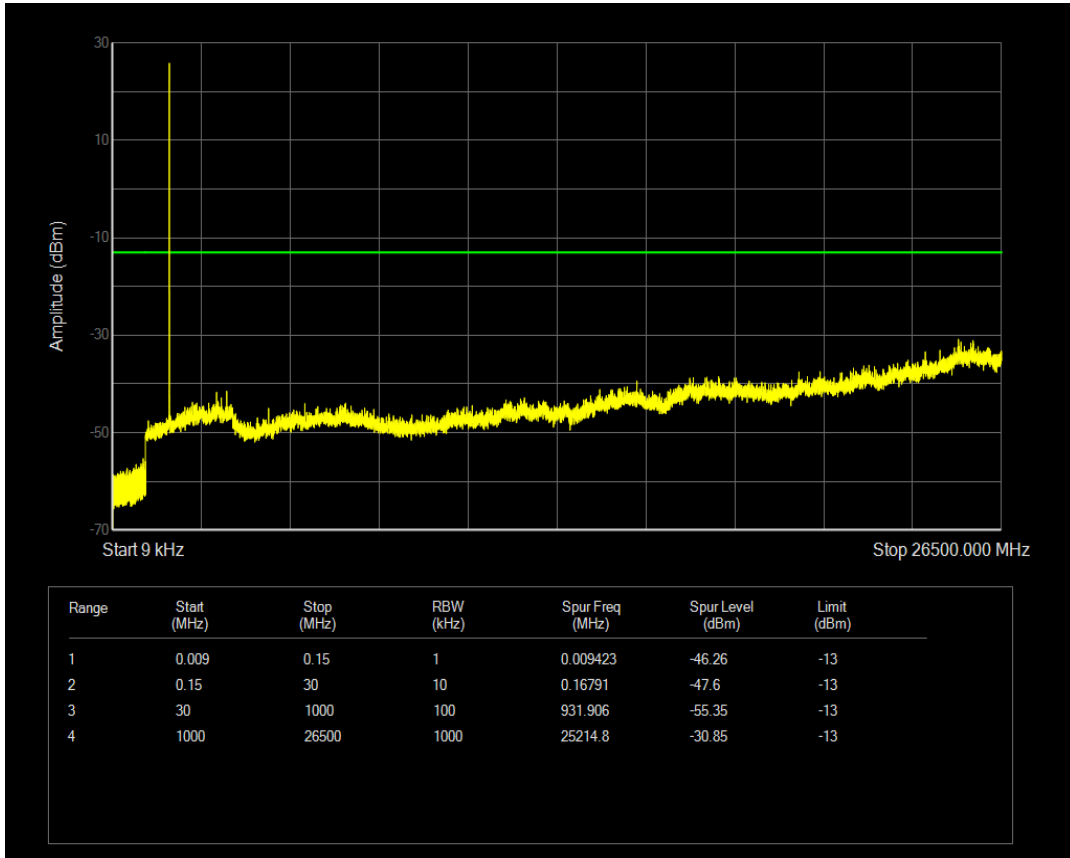

Band26(824-849) QPSK BW=5MHz Channel=26815 RB Size=25 Position=#0

Band26(824-849) QPSK BW=5MHz Channel=26915 RB Size=1 Position=#0

Band26(824-849) QPSK BW=5MHz Channel=26915 RB Size=25 Position=#0

Band26(824-849) QPSK BW=5MHz Channel=27015 RB Size=1 Position=#0

Band26(824-849) QPSK BW=5MHz Channel=27015 RB Size=25 Position=#0

Band4 QAM16 BW=1.4MHz Channel=19957 RB Size=1 Position=#0

Band4 QAM16 BW=1.4MHz Channel=19957 RB Size=6 Position=#0

Band4 QAM16 BW=1.4MHz Channel=20175 RB Size=1 Position=#0