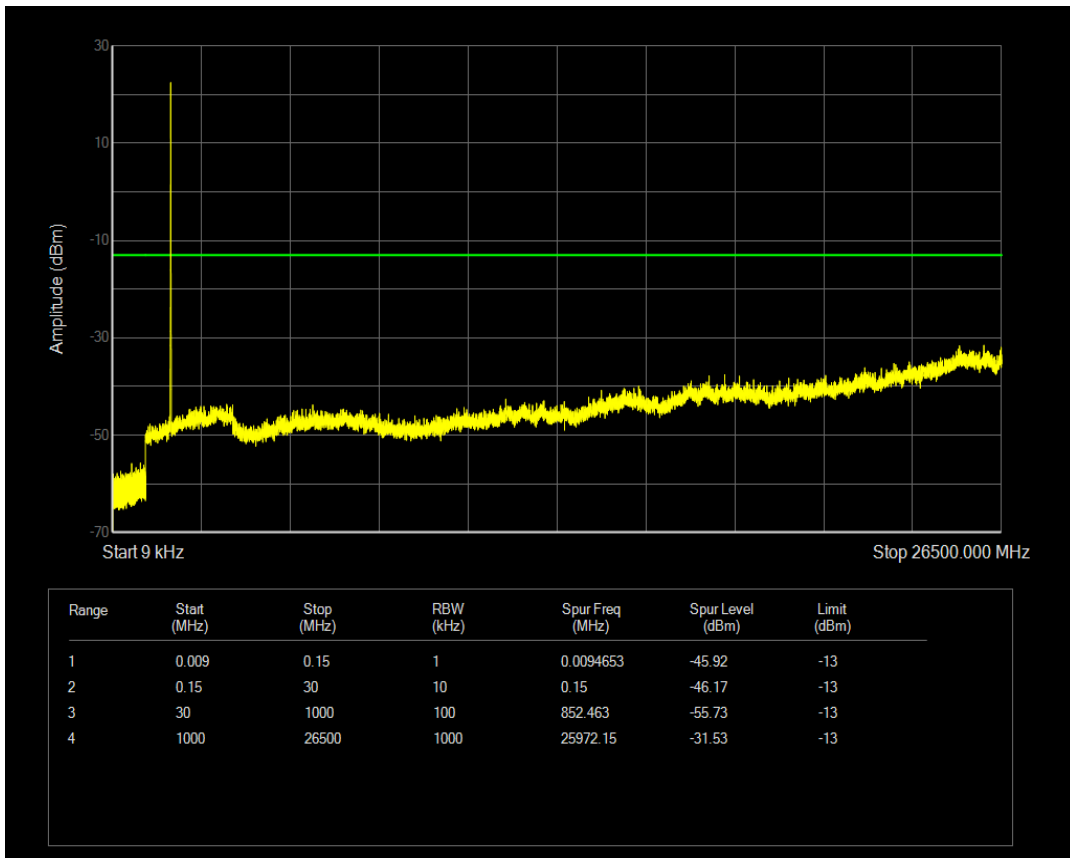

Band4 QAM16 BW=5MHz Channel=20375 RB Size=25 Position=#0

Band4 QPSK BW=1.4MHz Channel=19957 RB Size=1 Position=#0