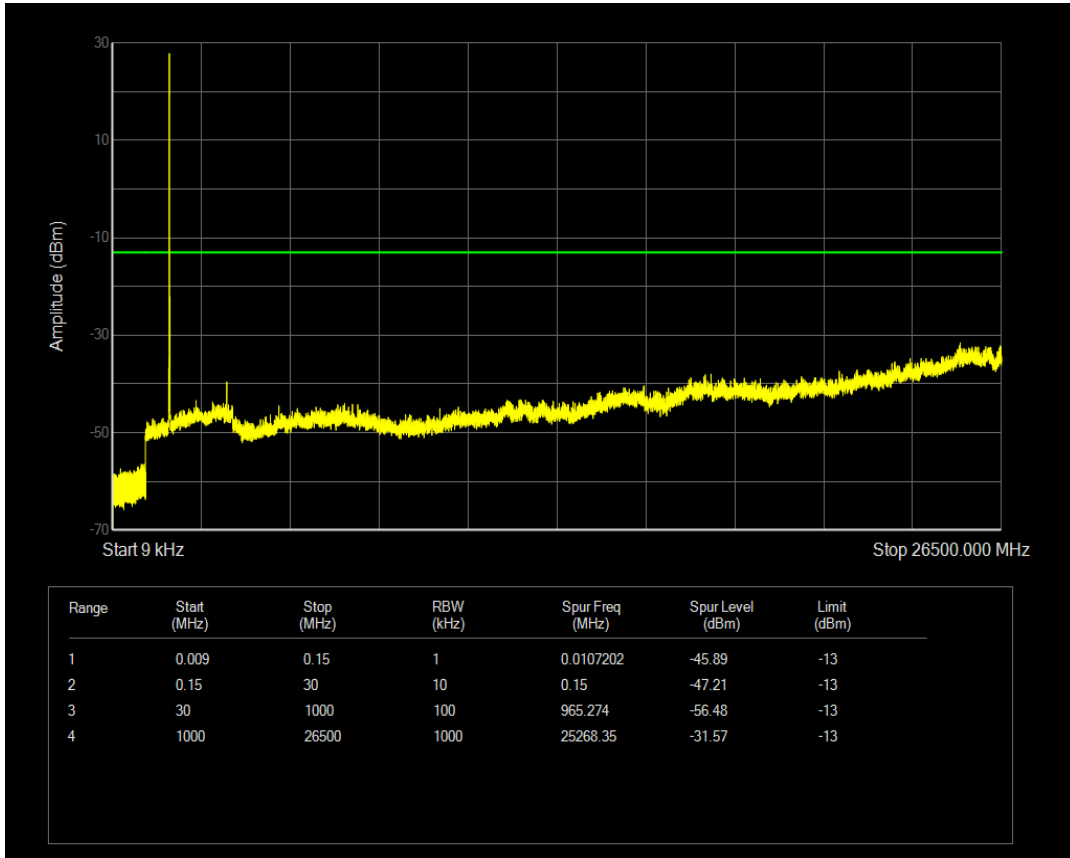

Band4 QAM16 BW=1.4MHz Channel=20175 RB Size=6 Position=#0

Band4 QAM16 BW=1.4MHz Channel=20393 RB Size=1 Position=#0

Band4 QAM16 BW=1.4MHz Channel=20393 RB Size=6 Position=#0

Band4 QAM16 BW=10MHz Channel=20000 RB Size=1 Position=#0

Band4 QAM16 BW=10MHz Channel=20000 RB Size=50 Position=#0

Band4 QAM16 BW=10MHz Channel=20175 RB Size=1 Position=#0

Band4 QAM16 BW=10MHz Channel=20175 RB Size=50 Position=#0

Band4 QAM16 BW=10MHz Channel=20350 RB Size=1 Position=#0