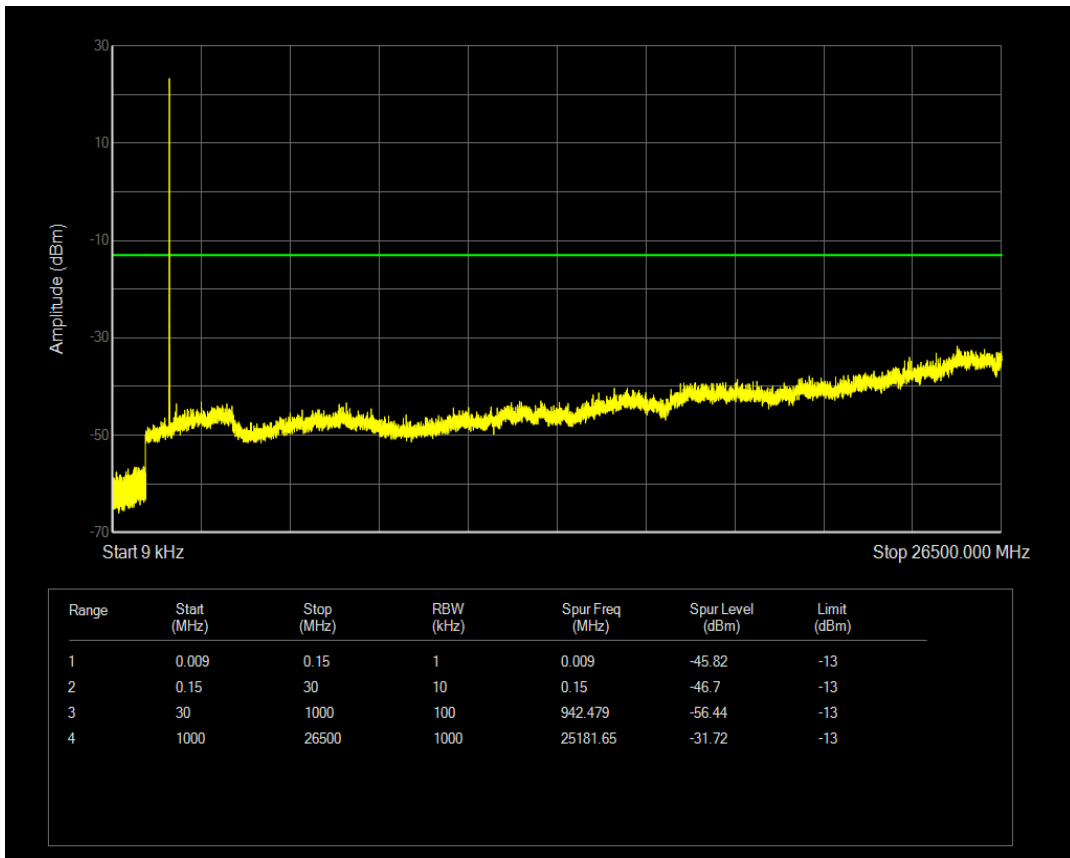

Band4 QAM16 BW=3MHz Channel=19965 RB Size=15 Position=#0

Band4 QAM16 BW=3MHz Channel=20175 RB Size=1 Position=#0