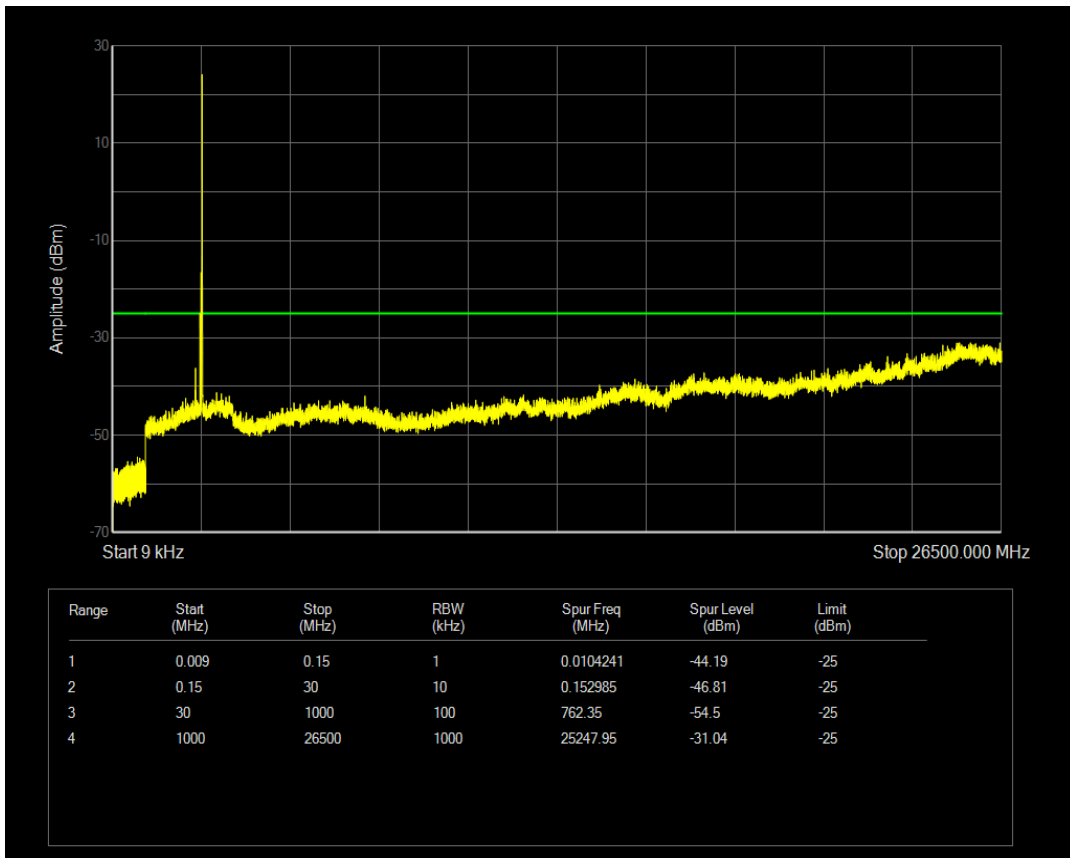

Band41 QPSK BW=5MHz Channel=41565 RB Size=25 Position=#0

Band5 QAM16 BW=1.4MHz Channel=20407 RB Size=1 Position=#0