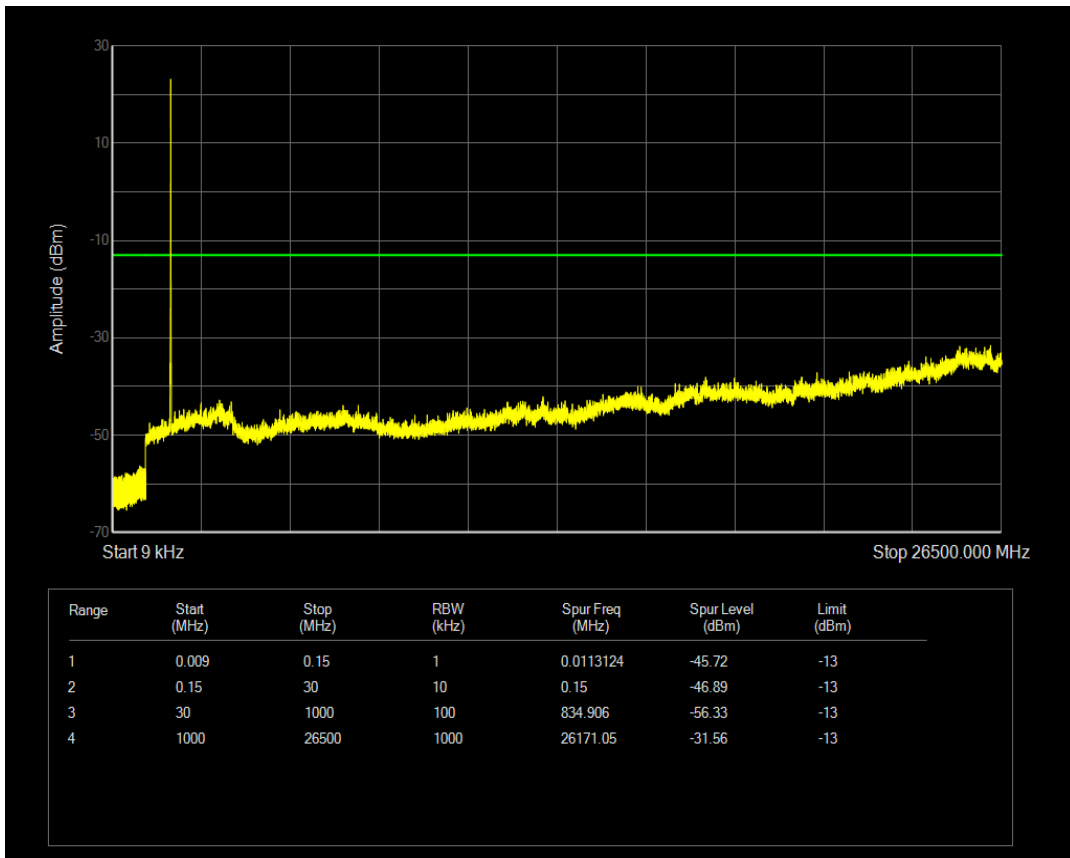

Band4 QPSK BW=5MHz Channel=20375 RB Size=25 Position=#0

Band41 QAM16 BW=10MHz Channel=39700 RB Size=1 Position=#0