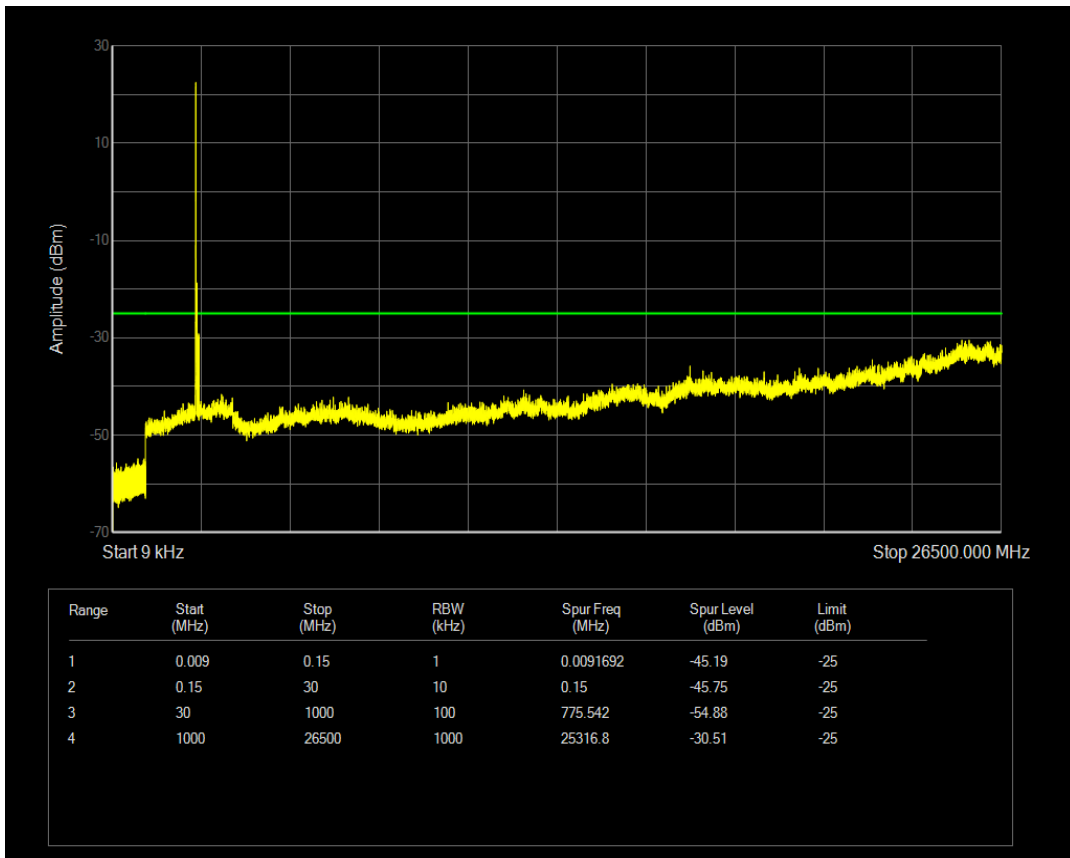

Band41 QPSK BW=5MHz Channel=39675 RB Size=25 Position=#0

Band41 QPSK BW=5MHz Channel=40620 RB Size=1 Position=#0