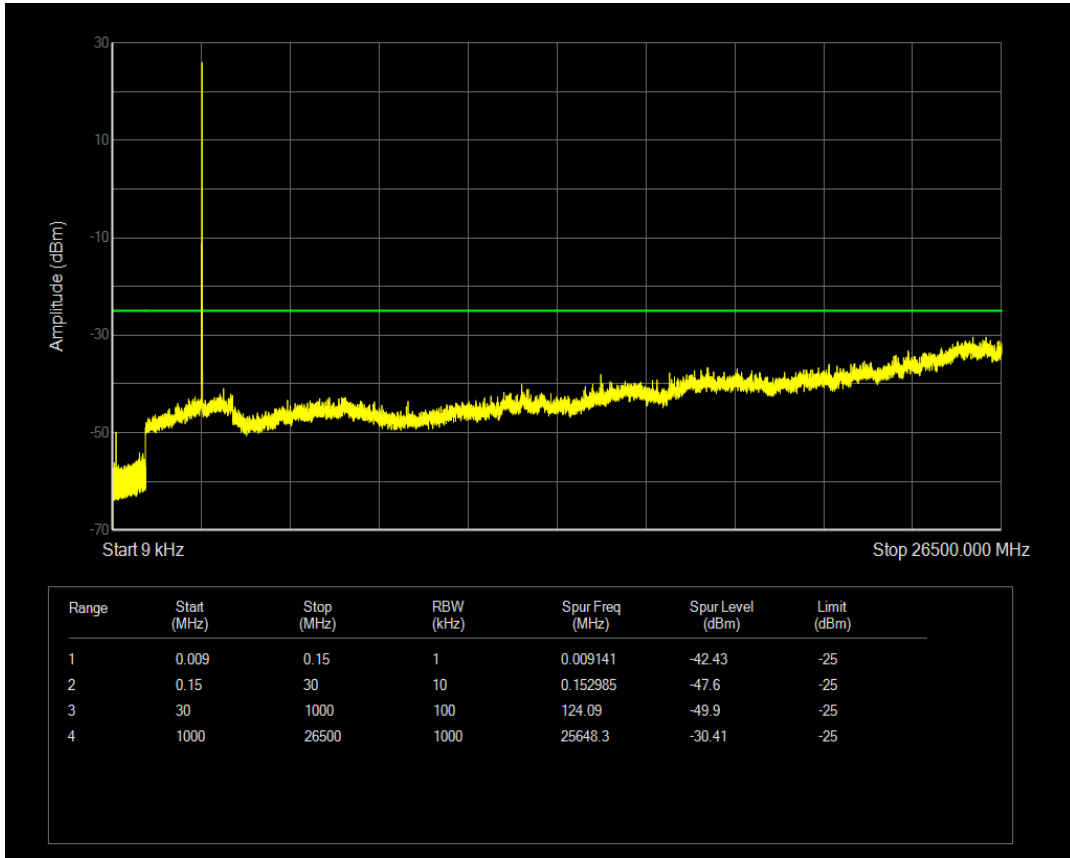

Band41 QPSK BW=5MHz Channel=39675 RB Size=25 Position=#0

Band41 QPSK BW=5MHz Channel=40620 RB Size=1 Position=#0

Band41 QPSK BW=5MHz Channel=40620 RB Size=25 Position=#0

Band41 QPSK BW=5MHz Channel=41565 RB Size=1 Position=#0