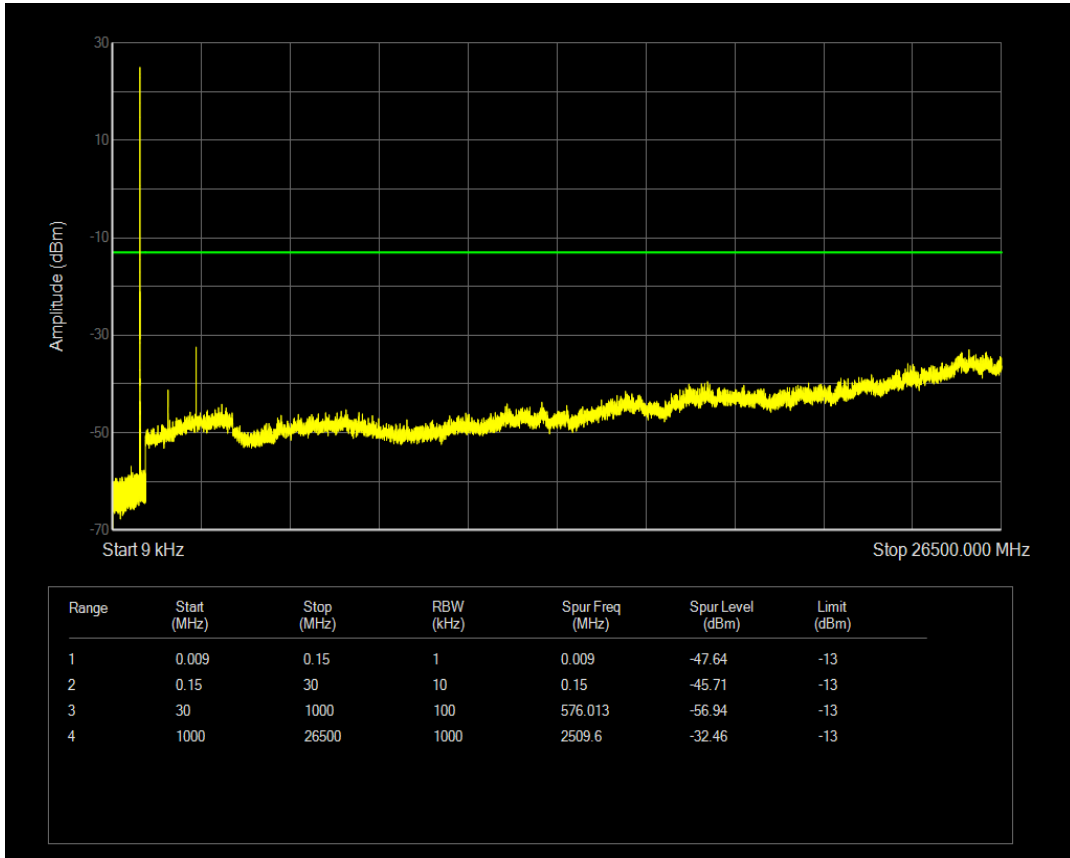

Band26(824-849) QAM16 BW=5MHz Channel=26915 RB Size=25 Position=#0

Band26(824-849) QAM16 BW=5MHz Channel=27015 RB Size=1 Position=#0

Band26(824-849) QAM16 BW=5MHz Channel=27015 RB Size=25 Position=#0

Band26(824-849) QPSK BW=1.4MHz Channel=26797 RB Size=1 Position=#0

Band26(824-849) QPSK BW=1.4MHz Channel=26797 RB Size=6 Position=#0

Band26(824-849) QPSK BW=1.4MHz Channel=26915 RB Size=1 Position=#0

Band26(824-849) QPSK BW=1.4MHz Channel=26915 RB Size=6 Position=#0

Band26(824-849) QPSK BW=1.4MHz Channel=27033 RB Size=1 Position=#0