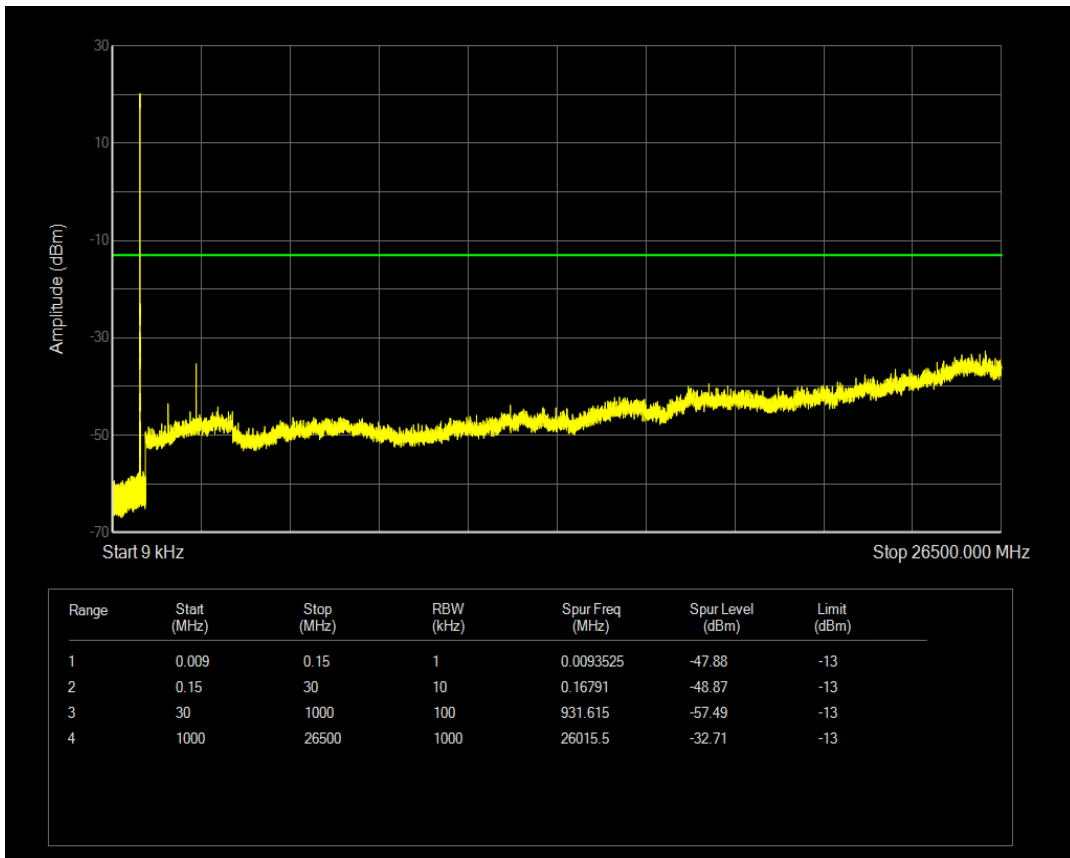

Band26(824-849) QAM16 BW=5MHz Channel=26915 RB Size=25 Position=#0

Band26(824-849) QAM16 BW=5MHz Channel=27015 RB Size=1 Position=#0

Band26(824-849) QAM16 BW=5MHz Channel=27015 RB Size=25 Position=#0

Band26(824-849) QPSK BW=1.4MHz Channel=26797 RB Size=1 Position=#0

Band26(824-849) QPSK BW=1.4MHz Channel=26797 RB Size=6 Position=#0

Band26(824-849) QPSK BW=1.4MHz Channel=26915 RB Size=1 Position=#0

Band26(824-849) QPSK BW=1.4MHz Channel=26915 RB Size=6 Position=#0

Band26(824-849) QPSK BW=1.4MHz Channel=27033 RB Size=1 Position=#0