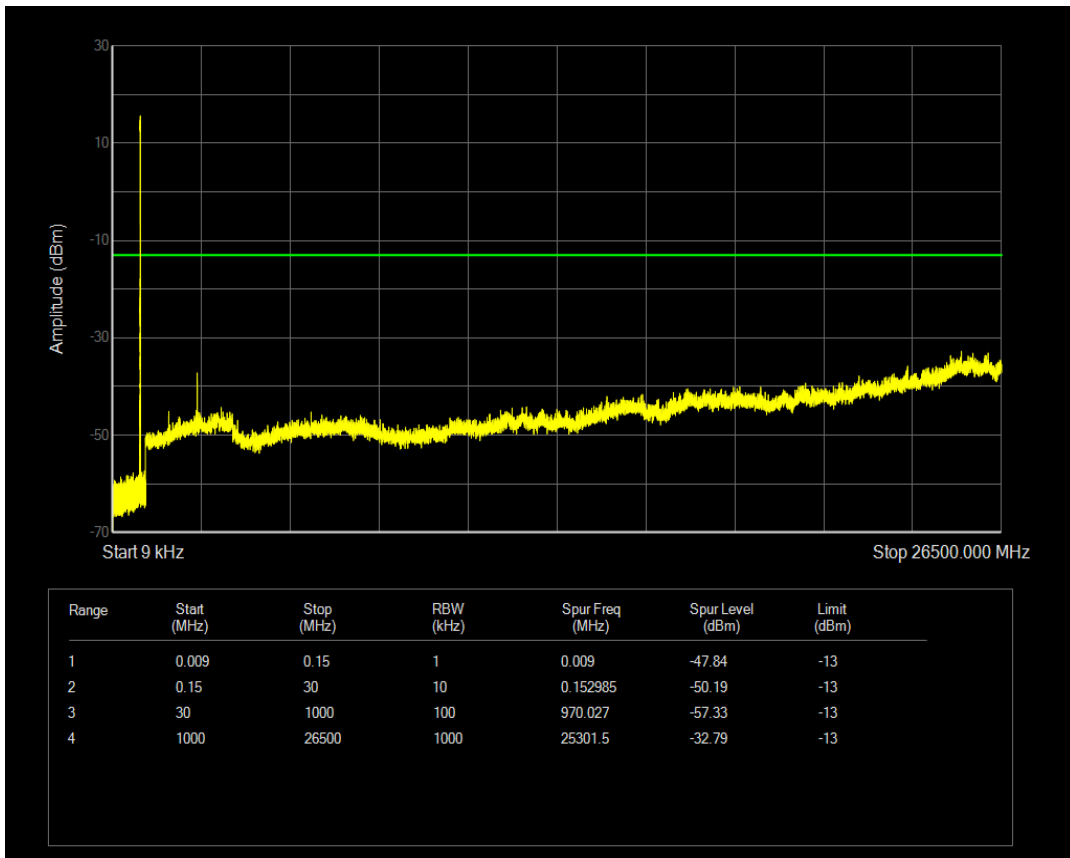

Band26(824-849) QAM16 BW=3MHz Channel=27025 RB Size=15 Position=#0

Band26(824-849) QAM16 BW=5MHz Channel=26815 RB Size=1 Position=#0

Band26(824-849) QAM16 BW=5MHz Channel=26815 RB Size=25 Position=#0

Band26(824-849) QAM16 BW=5MHz Channel=26915 RB Size=1 Position=#0

Band26(824-849) QAM16 BW=5MHz Channel=26915 RB Size=25 Position=#0

Band26(824-849) QAM16 BW=5MHz Channel=27015 RB Size=1 Position=#0

Band26(824-849) QAM16 BW=5MHz Channel=27015 RB Size=25 Position=#0

Band26(824-849) QPSK BW=1.4MHz Channel=26797 RB Size=1 Position=#0