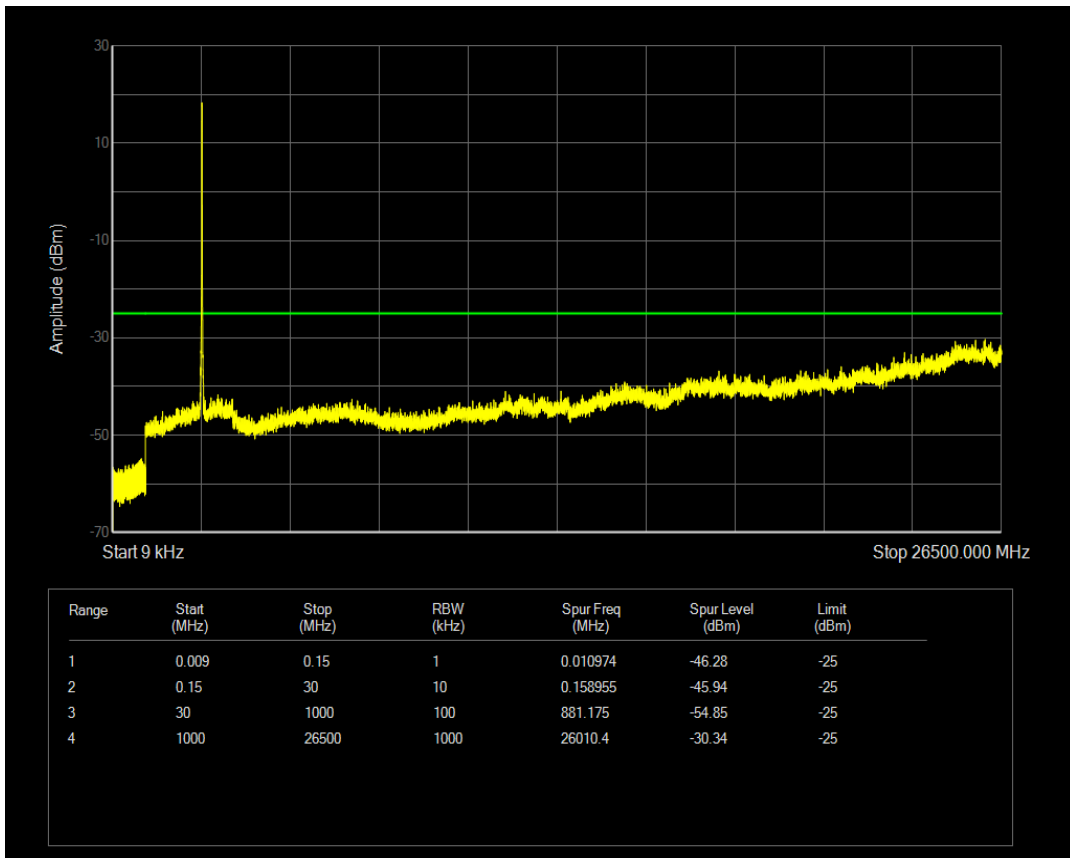

Band41 QAM16 BW=15MHz Channel=41515 RB Size=75 Position=#0

Band41 QAM16 BW=20MHz Channel=39750 RB Size=1 Position=#0