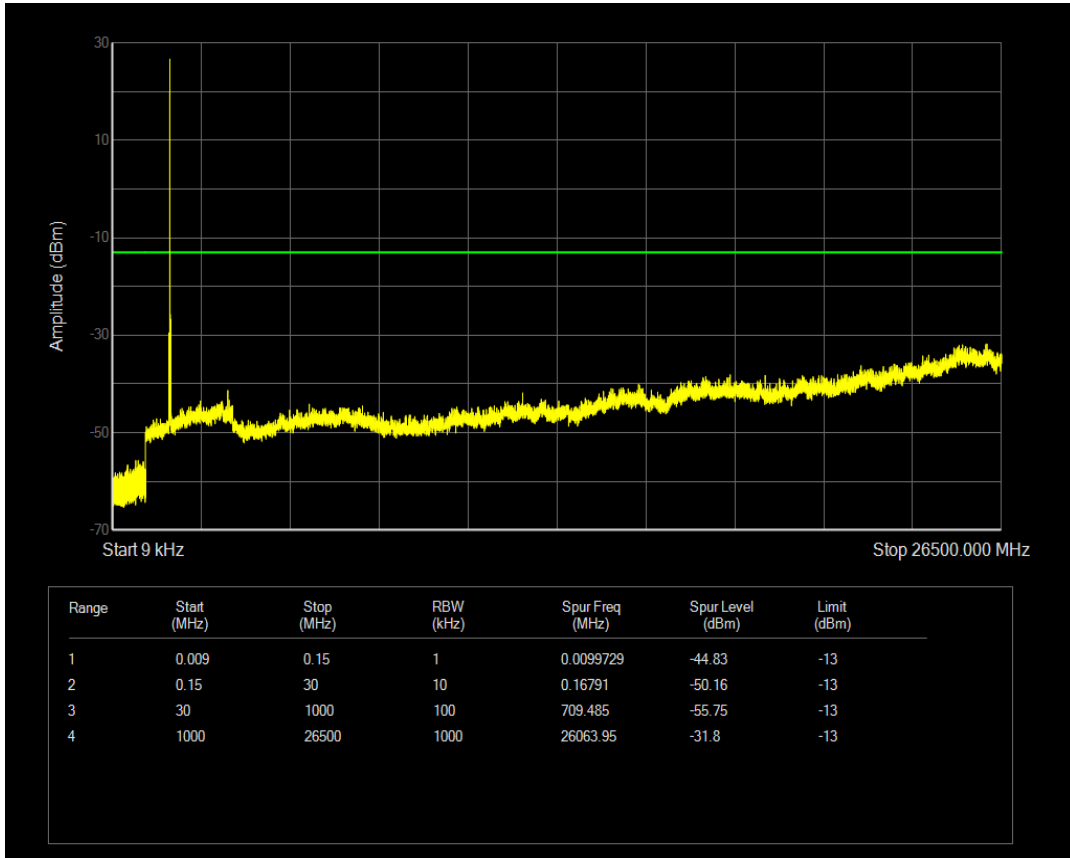

Band4 QAM16 BW=10MHz Channel=20350 RB Size=50 Position=#0

Band4 QAM16 BW=15MHz Channel=20025 RB Size=1 Position=#0

Band4 QAM16 BW=15MHz Channel=20025 RB Size=75 Position=#0

Band4 QAM16 BW=15MHz Channel=20175 RB Size=1 Position=#0