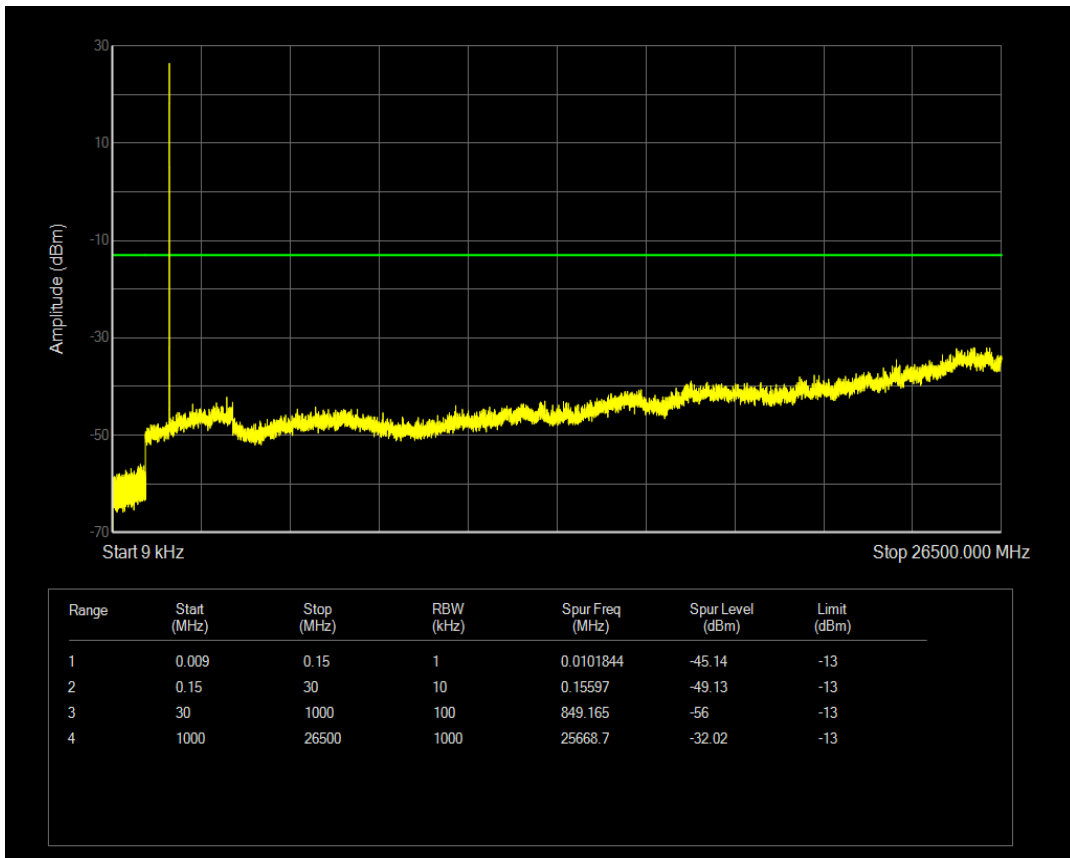

Band26(824-849) QPSK BW=5MHz Channel=26815 RB Size=25 Position=#0

Band26(824-849) QPSK BW=5MHz Channel=26915 RB Size=1 Position=#0

Band26(824-849) QPSK BW=5MHz Channel=26915 RB Size=25 Position=#0

Band26(824-849) QPSK BW=5MHz Channel=27015 RB Size=1 Position=#0

Band26(824-849) QPSK BW=5MHz Channel=27015 RB Size=25 Position=#0

Band4 QAM16 BW=1.4MHz Channel=19957 RB Size=1 Position=#0

Band4 QAM16 BW=1.4MHz Channel=19957 RB Size=6 Position=#0

Band4 QAM16 BW=1.4MHz Channel=20175 RB Size=1 Position=#0