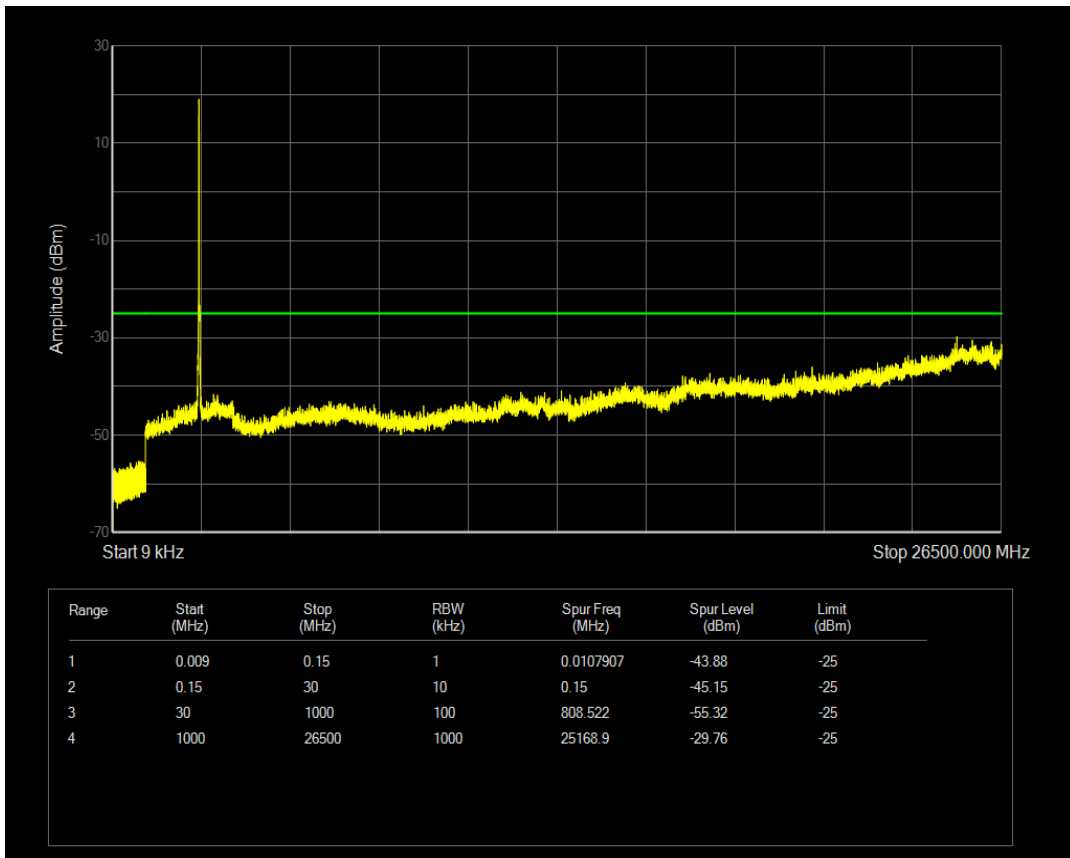

Band41 QAM16 BW=15MHz Channel=40620 RB Size=75 Position=#0

Band41 QAM16 BW=15MHz Channel=41515 RB Size=1 Position=#0