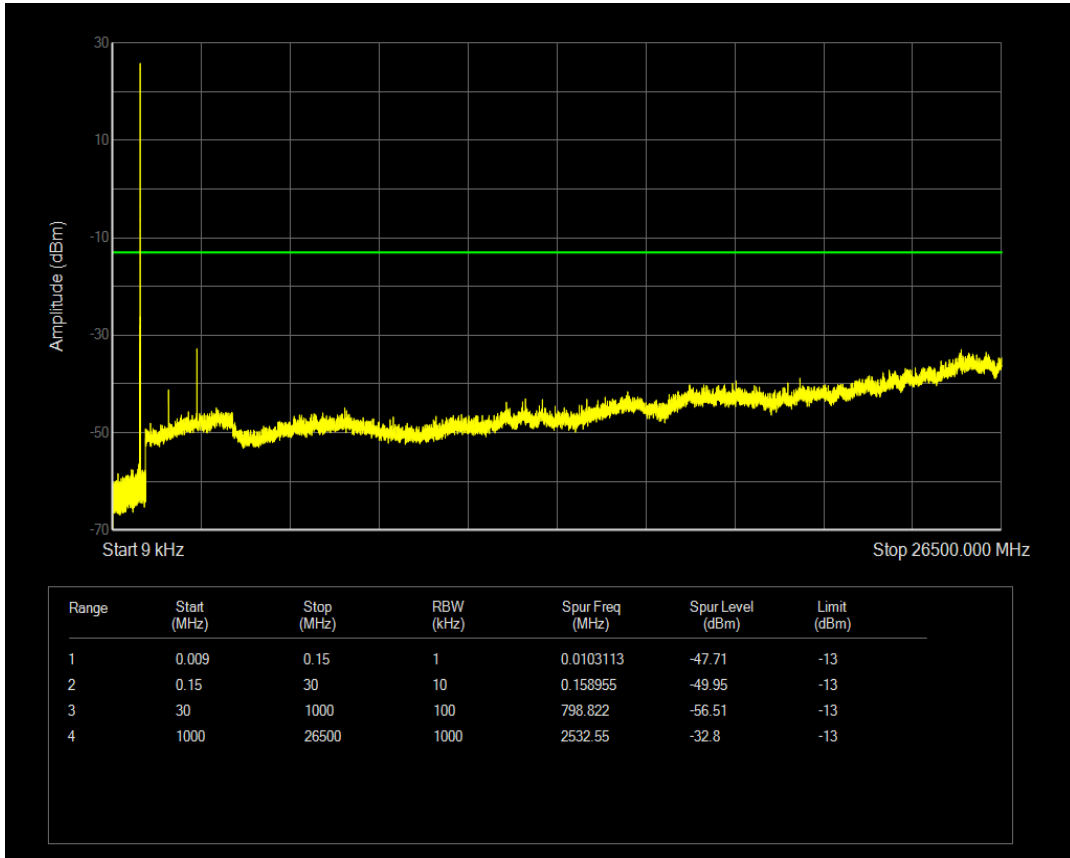

Band26(824-849) QPSK BW=5MHz Channel=26815 RB Size=25 Position=#0

Band26(824-849) QPSK BW=5MHz Channel=26915 RB Size=1 Position=#0

Band26(824-849) QPSK BW=5MHz Channel=26915 RB Size=25 Position=#0

Band26(824-849) QPSK BW=5MHz Channel=27015 RB Size=1 Position=#0

Band26(824-849) QPSK BW=5MHz Channel=27015 RB Size=25 Position=#0

Band4 QAM16 BW=1.4MHz Channel=19957 RB Size=1 Position=#0

Band4 QAM16 BW=1.4MHz Channel=19957 RB Size=6 Position=#0

Band4 QAM16 BW=1.4MHz Channel=20175 RB Size=1 Position=#0