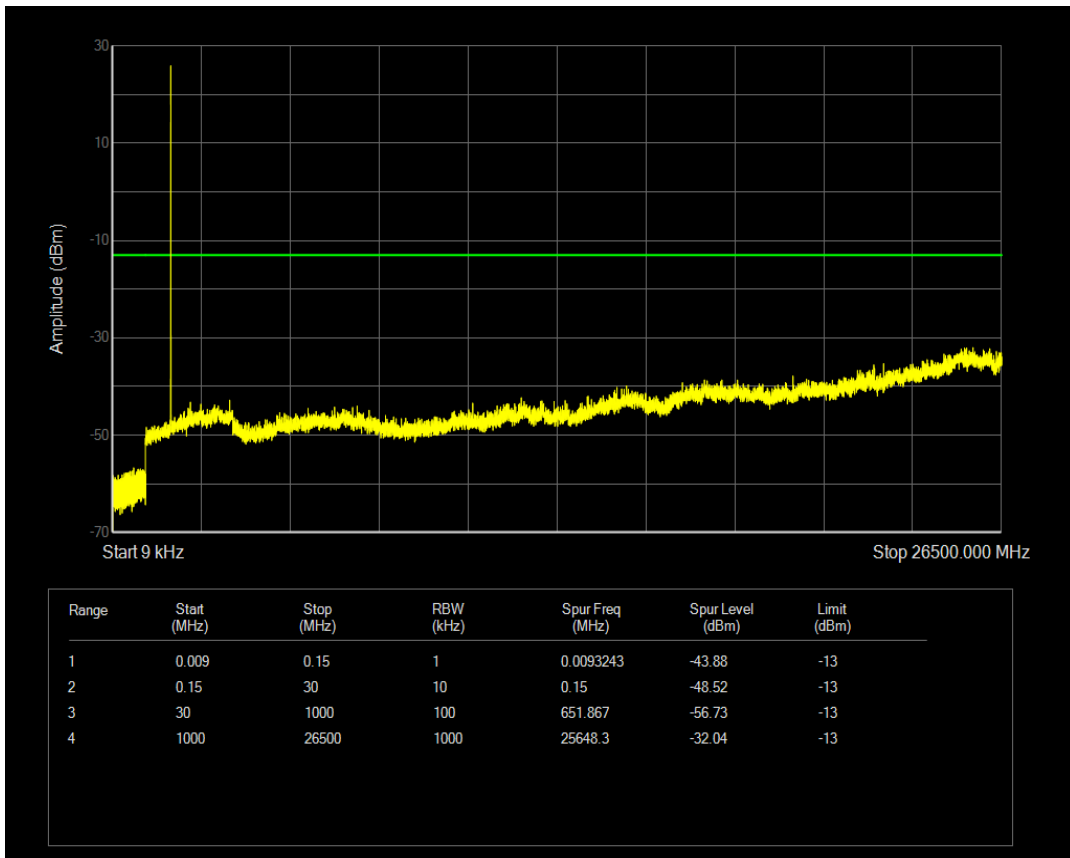

Band26(824-849) QPSK BW=5MHz Channel=27015 RB Size=25 Position=#0

Band4 QAM16 BW=1.4MHz Channel=19957 RB Size=1 Position=#0

Band4 QAM16 BW=1.4MHz Channel=19957 RB Size=6 Position=#0

Band4 QAM16 BW=1.4MHz Channel=20175 RB Size=1 Position=#0

Band4 QAM16 BW=1.4MHz Channel=20175 RB Size=6 Position=#0

Band4 QAM16 BW=1.4MHz Channel=20393 RB Size=1 Position=#0

Band4 QAM16 BW=1.4MHz Channel=20393 RB Size=6 Position=#0

Band4 QAM16 BW=10MHz Channel=20000 RB Size=1 Position=#0