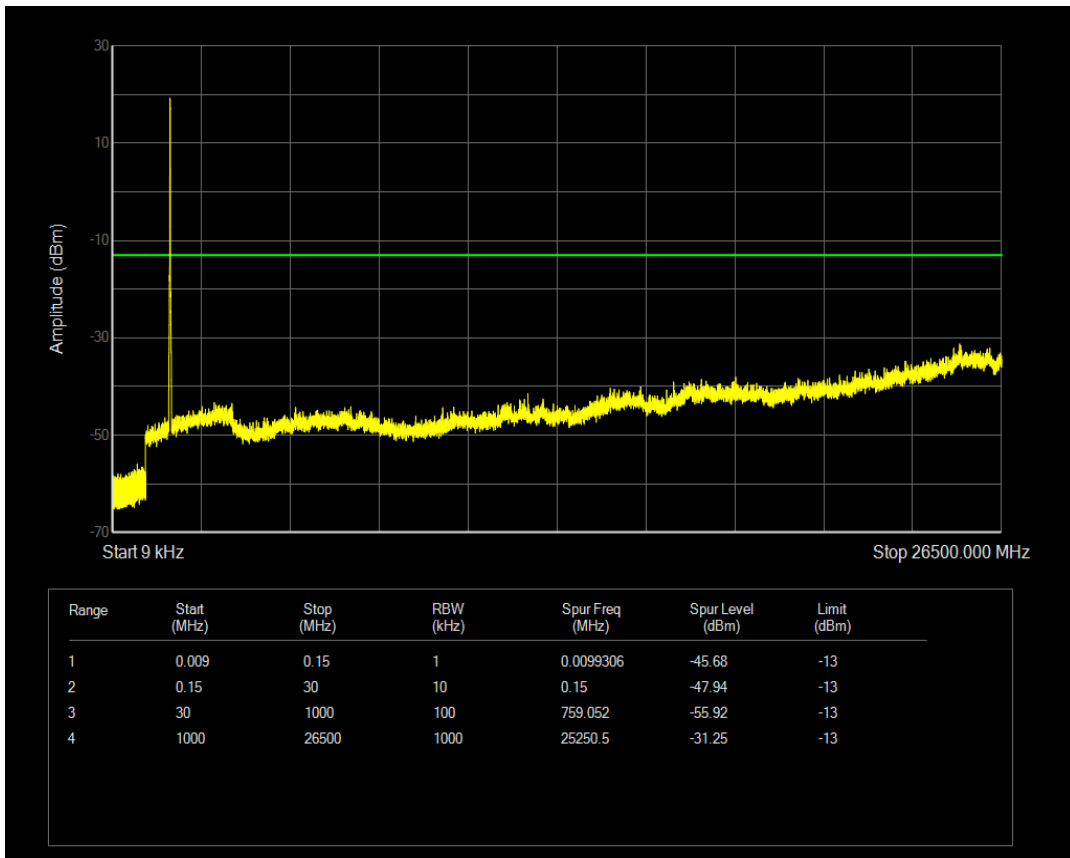

Band4 QAM16 BW=15MHz Channel=20175 RB Size=75 Position=#0

Band4 QAM16 BW=15MHz Channel=20325 RB Size=1 Position=#0