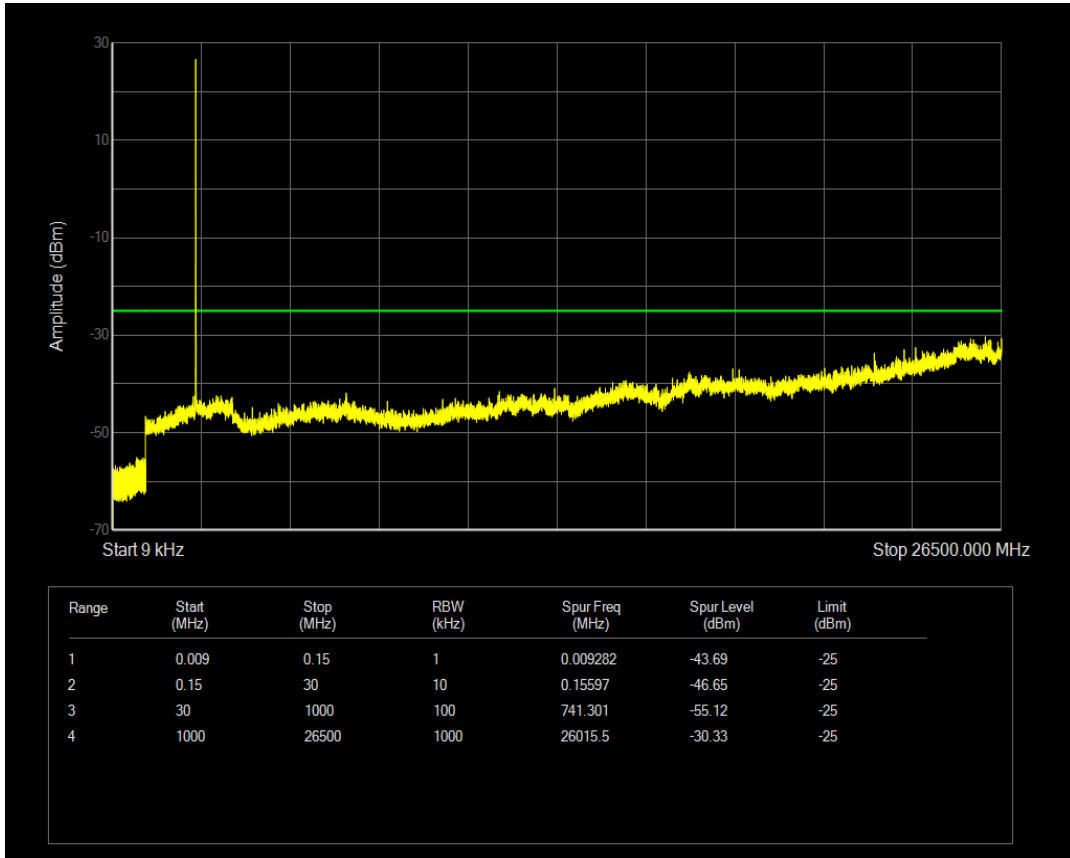

Band41 QPSK BW=10MHz Channel=39700 RB Size=1 Position=#0

Band41 QPSK BW=10MHz Channel=39700 RB Size=50 Position=#0