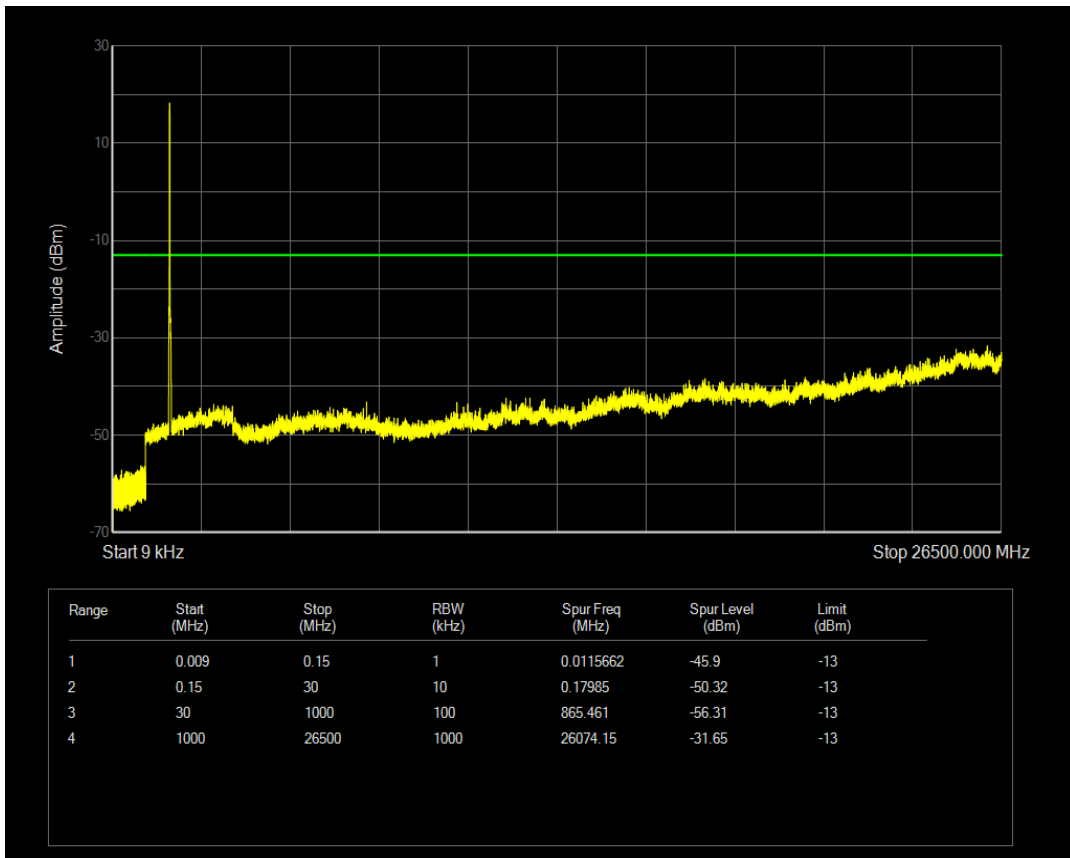

Band4 QAM16 BW=15MHz Channel=20175 RB Size=75 Position=#0

Band4 QAM16 BW=15MHz Channel=20325 RB Size=1 Position=#0

Band4 QAM16 BW=15MHz Channel=20325 RB Size=75 Position=#0

Band4 QAM16 BW=20MHz Channel=20050 RB Size=1 Position=#0

Band4 QAM16 BW=20MHz Channel=20050 RB Size=100 Position=#0

Band4 QAM16 BW=20MHz Channel=20175 RB Size=1 Position=#0

Band4 QAM16 BW=20MHz Channel=20175 RB Size=100 Position=#0

Band4 QAM16 BW=20MHz Channel=20300 RB Size=1 Position=#0