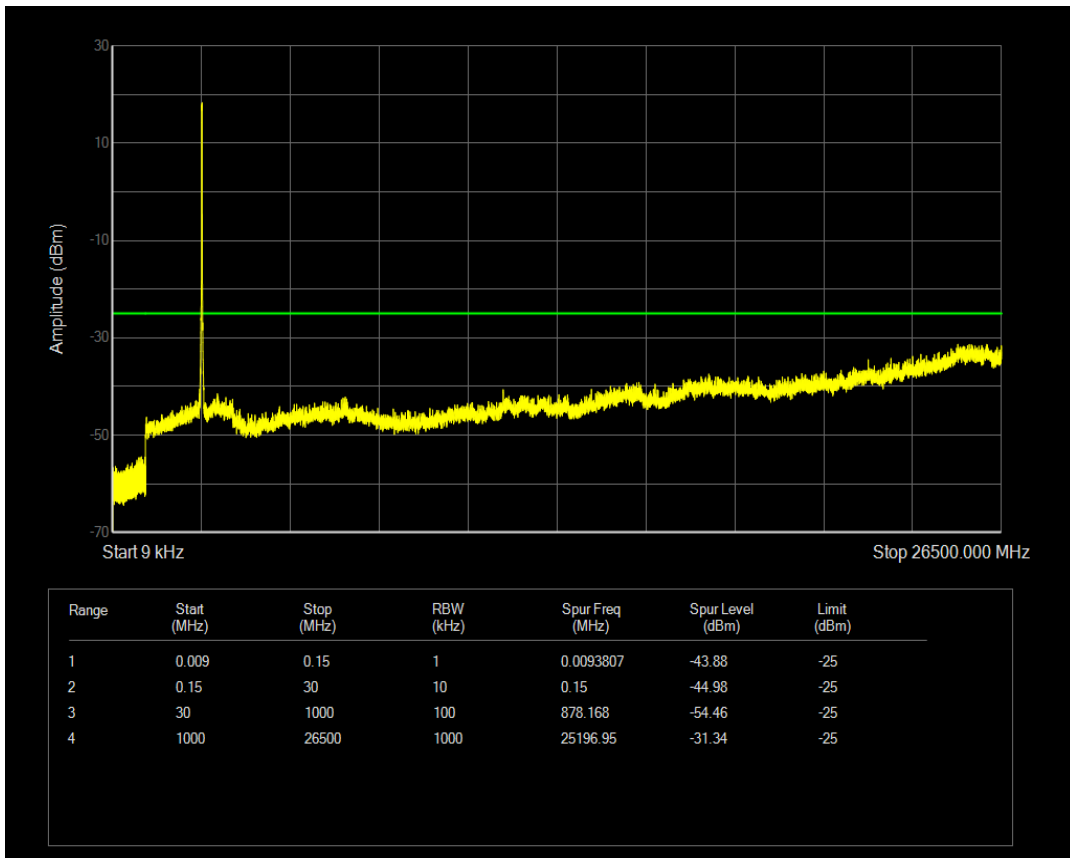

Band41 QAM16 BW=20MHz Channel=41490 RB Size=100 Position=#0

Band41 QAM16 BW=5MHz Channel=39675 RB Size=1 Position=#0