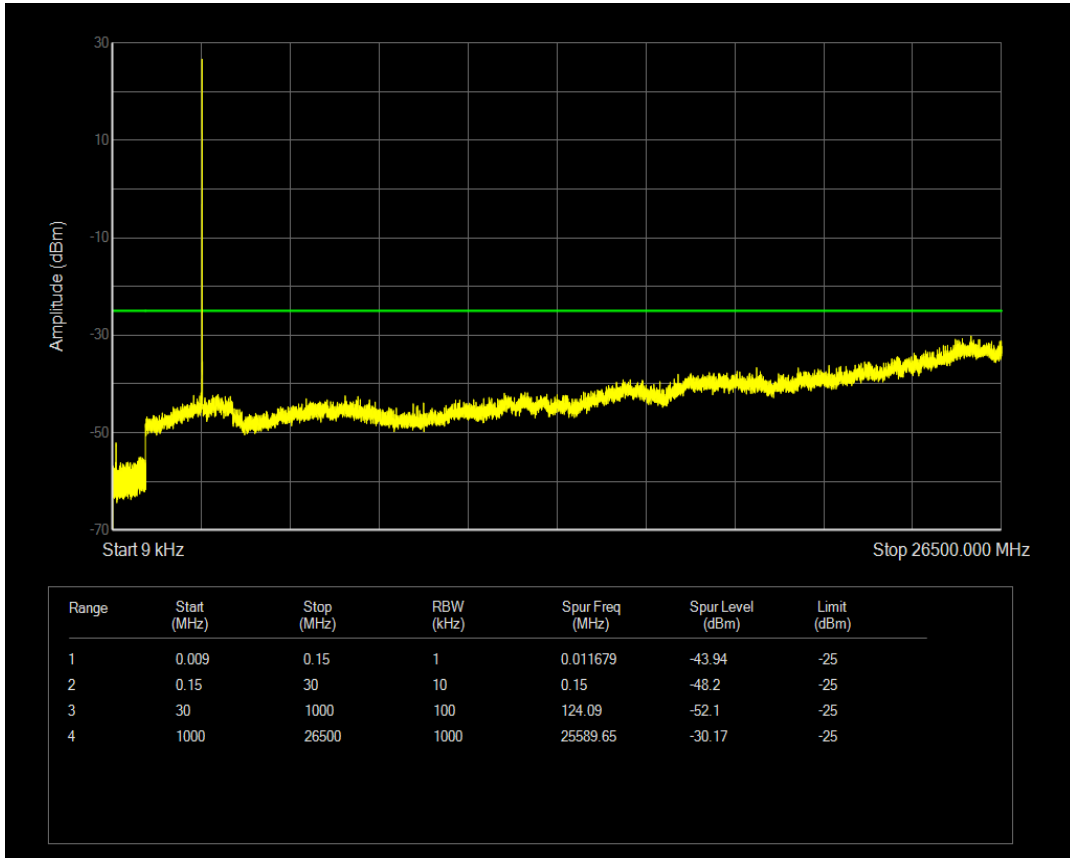

Band41 QAM16 BW=5MHz Channel=39675 RB Size=25 Position=#0

Band41 QAM16 BW=5MHz Channel=40620 RB Size=1 Position=#0

Band41 QAM16 BW=5MHz Channel=40620 RB Size=25 Position=#0

Band41 QAM16 BW=5MHz Channel=41565 RB Size=1 Position=#0