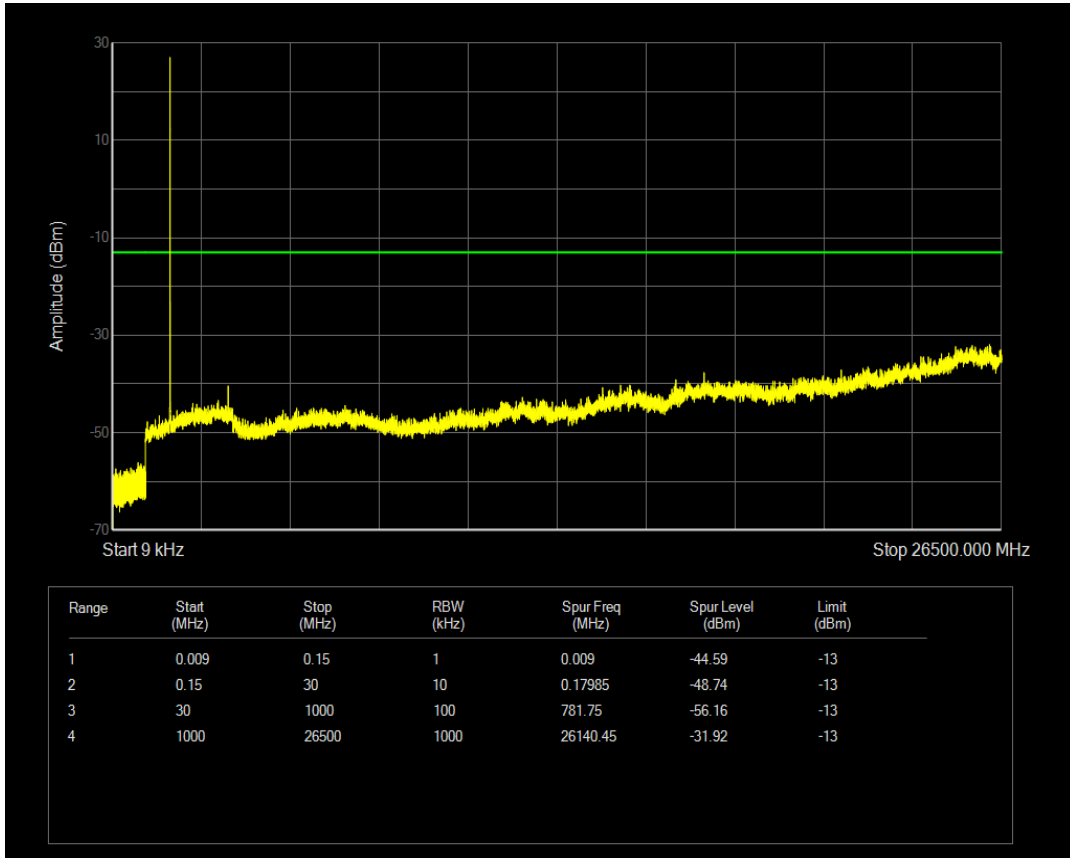

Band4 QAM16 BW=20MHz Channel=20300 RB Size=100 Position=#0

Band4 QAM16 BW=3MHz Channel=19965 RB Size=1 Position=#0

Band4 QAM16 BW=3MHz Channel=19965 RB Size=15 Position=#0

Band4 QAM16 BW=3MHz Channel=20175 RB Size=1 Position=#0