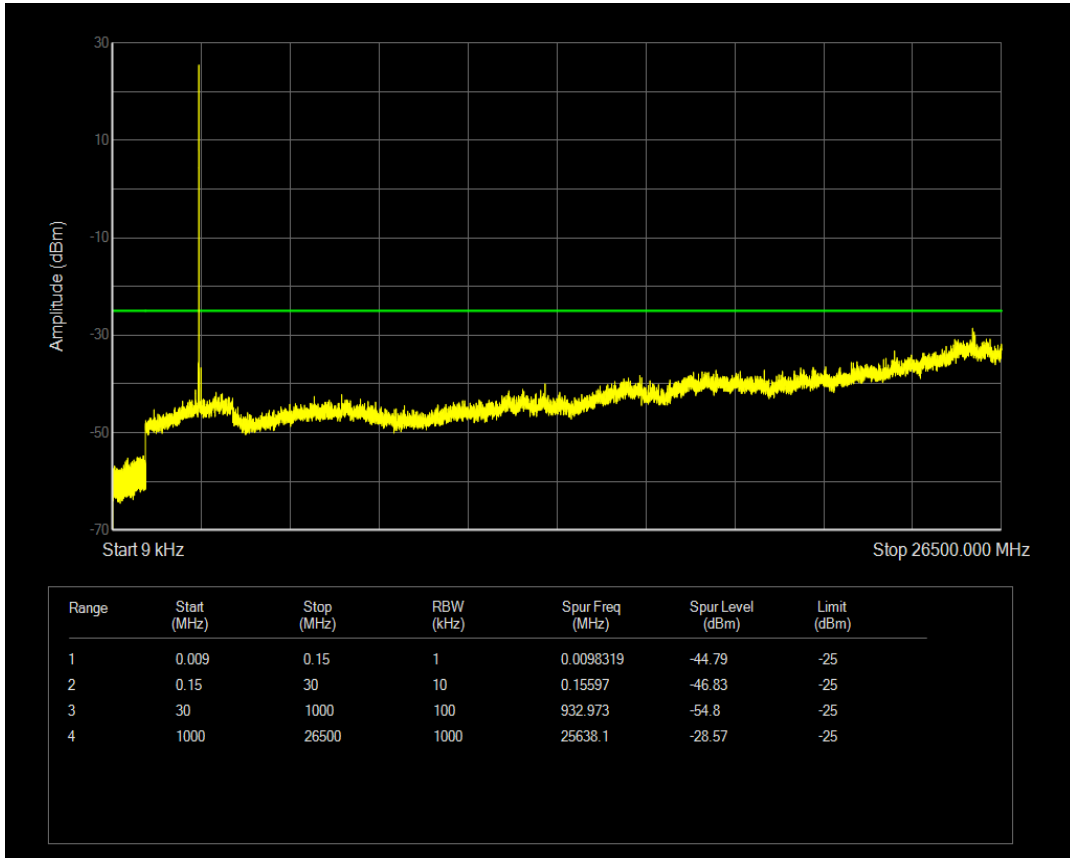

Band41 QPSK BW=5MHz Channel=40620 RB Size=1 Position=#0

Band41 QPSK BW=5MHz Channel=40620 RB Size=25 Position=#0