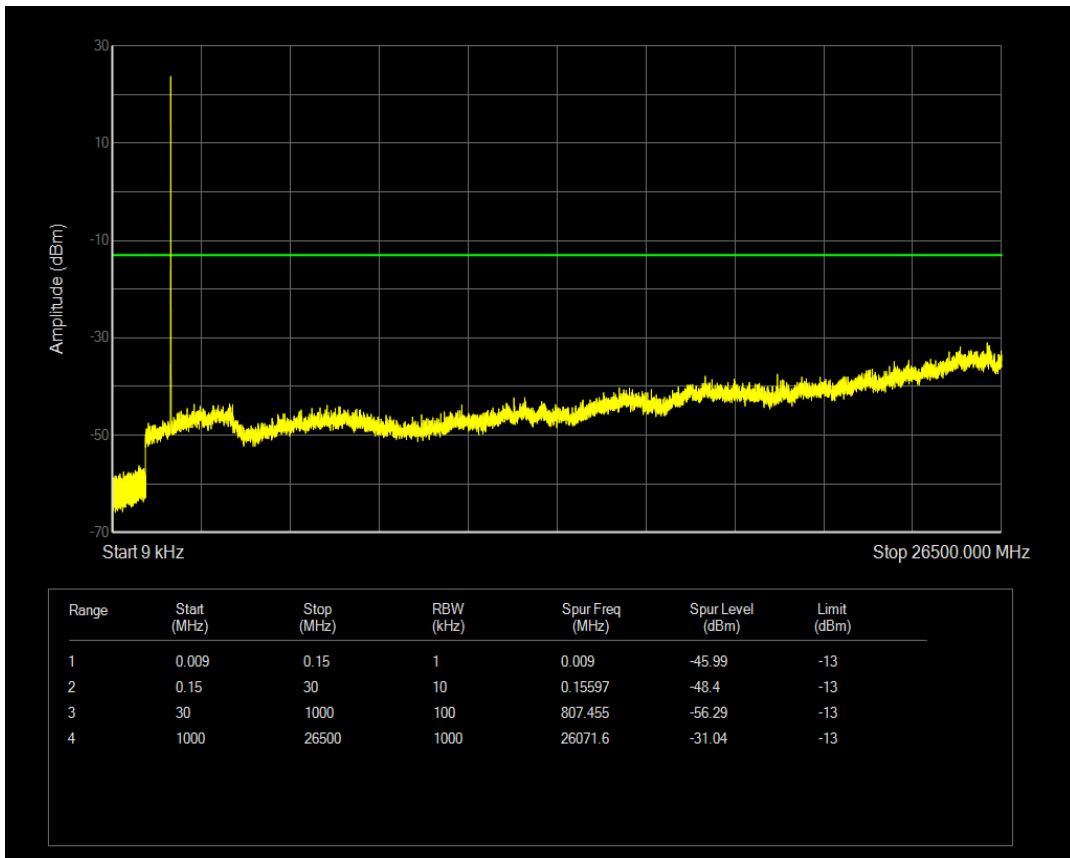

Band4 QAM16 BW=3MHz Channel=20385 RB Size=15 Position=#0

Band4 QAM16 BW=5MHz Channel=19975 RB Size=1 Position=#0