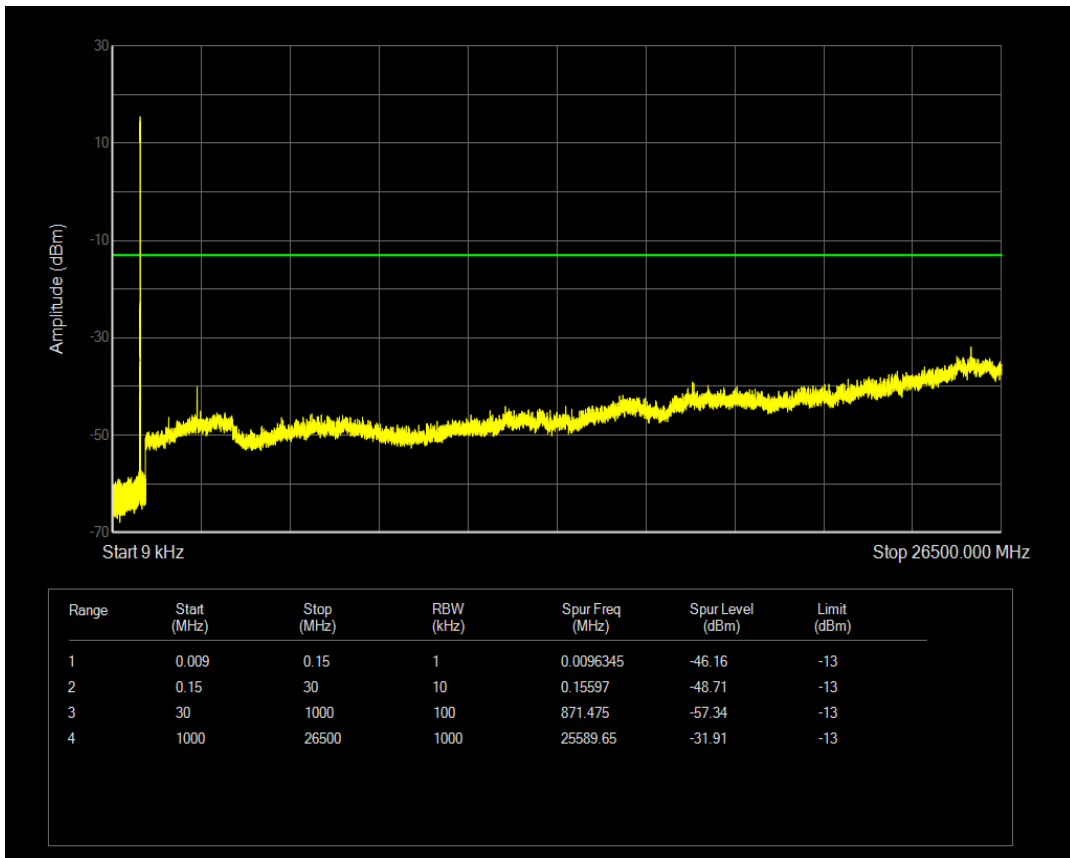

Band26(824-849) QAM16 BW=3MHz Channel=27025 RB Size=15 Position=#0

Band26(824-849) QAM16 BW=5MHz Channel=26815 RB Size=1 Position=#0

Band26(824-849) QAM16 BW=5MHz Channel=26815 RB Size=25 Position=#0

Band26(824-849) QAM16 BW=5MHz Channel=26915 RB Size=1 Position=#0

Band26(824-849) QAM16 BW=5MHz Channel=26915 RB Size=25 Position=#0

Band26(824-849) QAM16 BW=5MHz Channel=27015 RB Size=1 Position=#0

Band26(824-849) QAM16 BW=5MHz Channel=27015 RB Size=25 Position=#0

Band26(824-849) QPSK BW=1.4MHz Channel=26797 RB Size=1 Position=#0