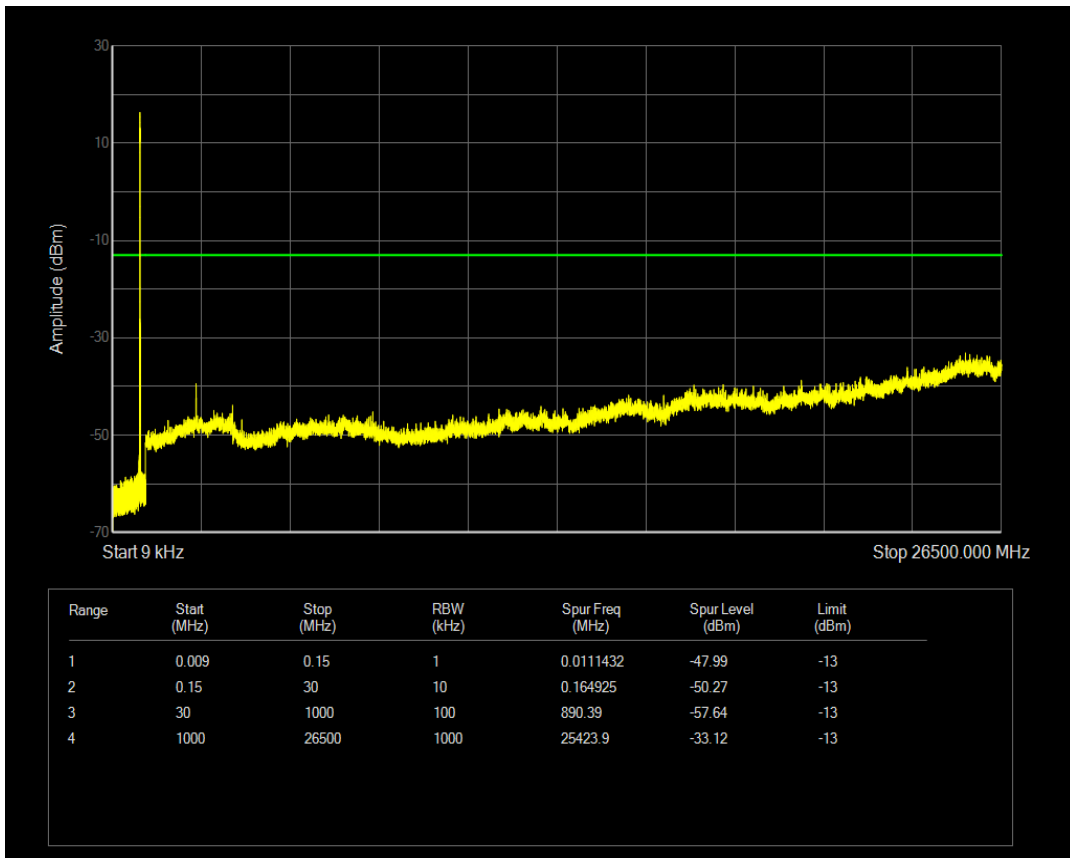

Band26(824-849) QAM16 BW=3MHz Channel=27025 RB Size=15 Position=#0

Band26(824-849) QAM16 BW=5MHz Channel=26815 RB Size=1 Position=#0

Band26(824-849) QAM16 BW=5MHz Channel=26815 RB Size=25 Position=#0

Band26(824-849) QAM16 BW=5MHz Channel=26915 RB Size=1 Position=#0

Band26(824-849) QAM16 BW=5MHz Channel=26915 RB Size=25 Position=#0

Band26(824-849) QAM16 BW=5MHz Channel=27015 RB Size=1 Position=#0

Band26(824-849) QAM16 BW=5MHz Channel=27015 RB Size=25 Position=#0

Band26(824-849) QPSK BW=1.4MHz Channel=26797 RB Size=1 Position=#0