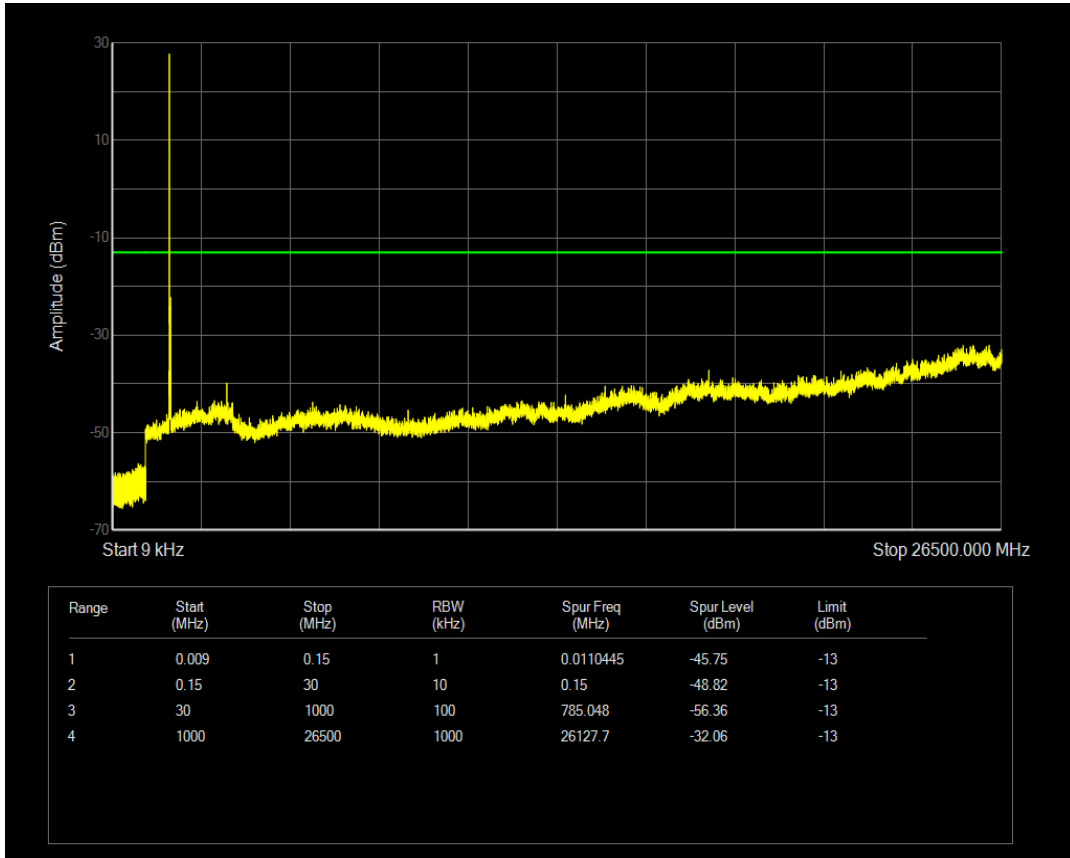

Band4 QAM16 BW=15MHz Channel=20175 RB Size=75 Position=#0

Band4 QAM16 BW=15MHz Channel=20325 RB Size=1 Position=#0

Band4 QAM16 BW=15MHz Channel=20325 RB Size=75 Position=#0

Band4 QAM16 BW=20MHz Channel=20050 RB Size=1 Position=#0

Band4 QAM16 BW=20MHz Channel=20050 RB Size=100 Position=#0

Band4 QAM16 BW=20MHz Channel=20175 RB Size=1 Position=#0

Band4 QAM16 BW=20MHz Channel=20175 RB Size=100 Position=#0

Band4 QAM16 BW=20MHz Channel=20300 RB Size=1 Position=#0