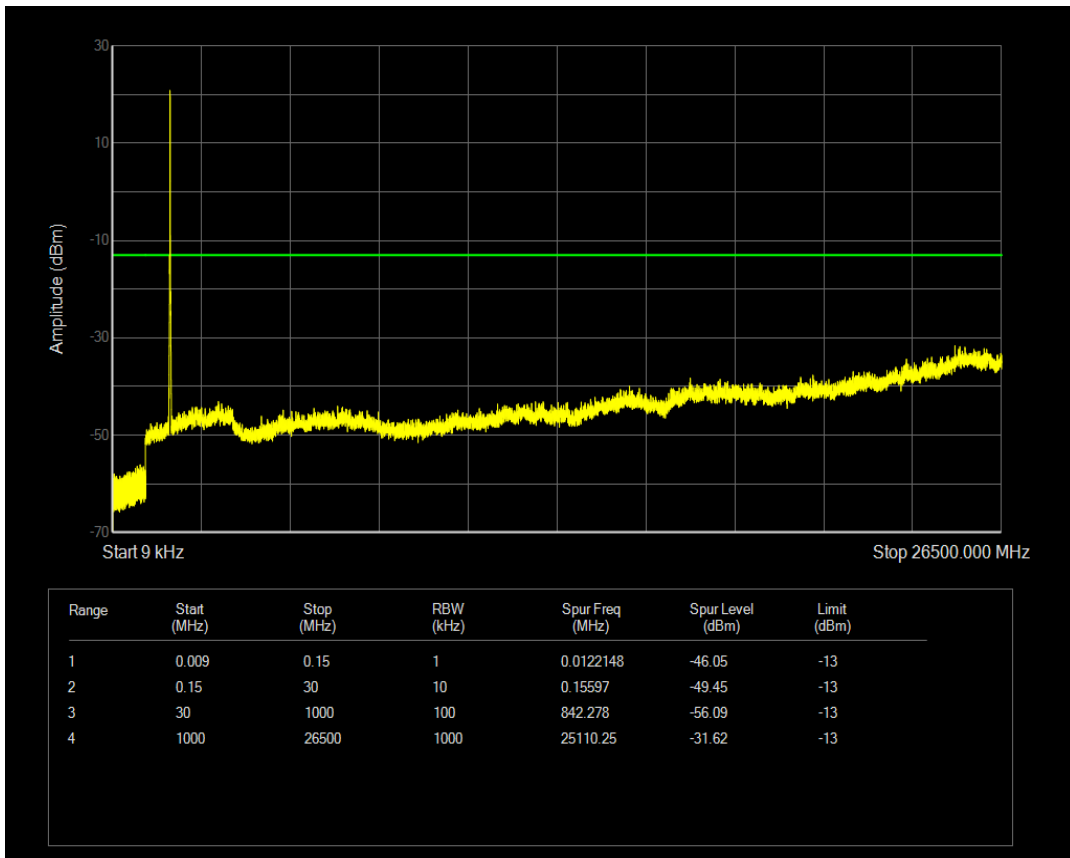

Band4 QAM16 BW=1.4MHz Channel=20175 RB Size=6 Position=#0

Band4 QAM16 BW=1.4MHz Channel=20393 RB Size=1 Position=#0

Band4 QAM16 BW=1.4MHz Channel=20393 RB Size=6 Position=#0

Band4 QAM16 BW=10MHz Channel=20000 RB Size=1 Position=#0

Band4 QAM16 BW=10MHz Channel=20000 RB Size=50 Position=#0

Band4 QAM16 BW=10MHz Channel=20175 RB Size=1 Position=#0

Band4 QAM16 BW=10MHz Channel=20175 RB Size=50 Position=#0

Band4 QAM16 BW=10MHz Channel=20350 RB Size=1 Position=#0