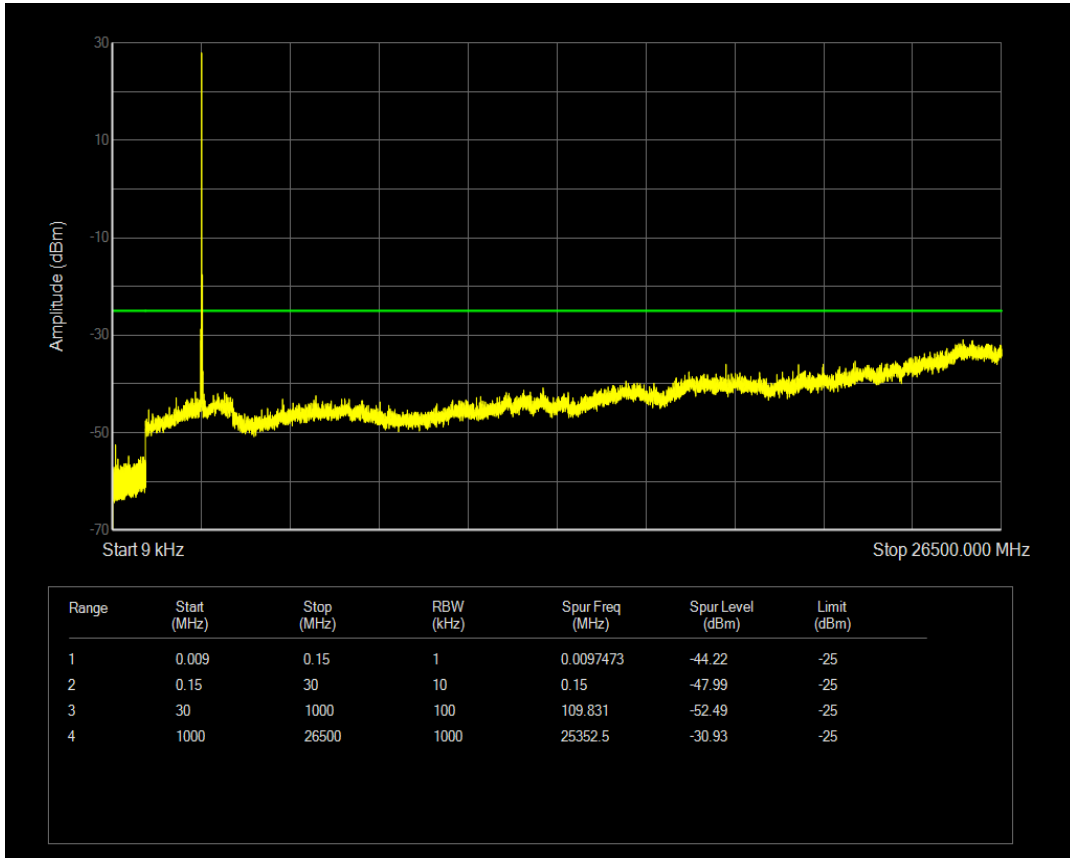

Band41 QAM16 BW=20MHz Channel=41490 RB Size=1 Position=#0

Band41 QAM16 BW=20MHz Channel=41490 RB Size=100 Position=#0