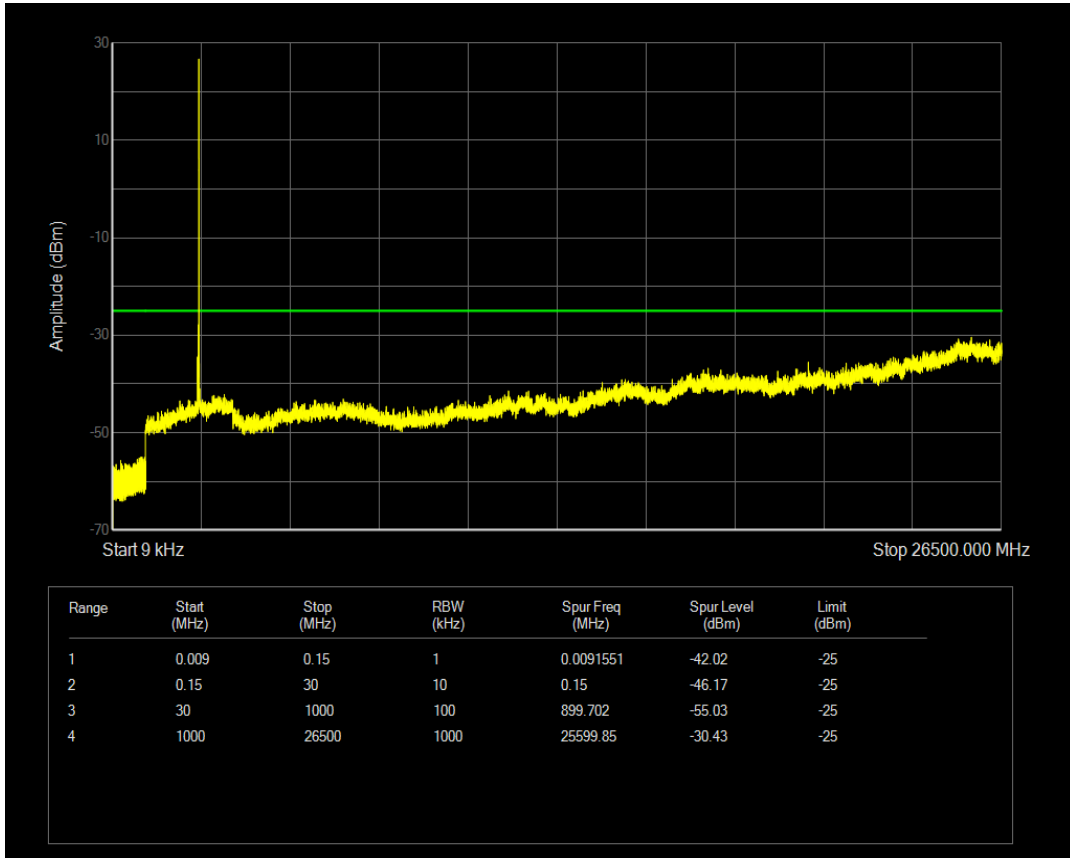

Band41 QAM16 BW=5MHz Channel=40620 RB Size=1 Position=#0

Band41 QAM16 BW=5MHz Channel=40620 RB Size=25 Position=#0