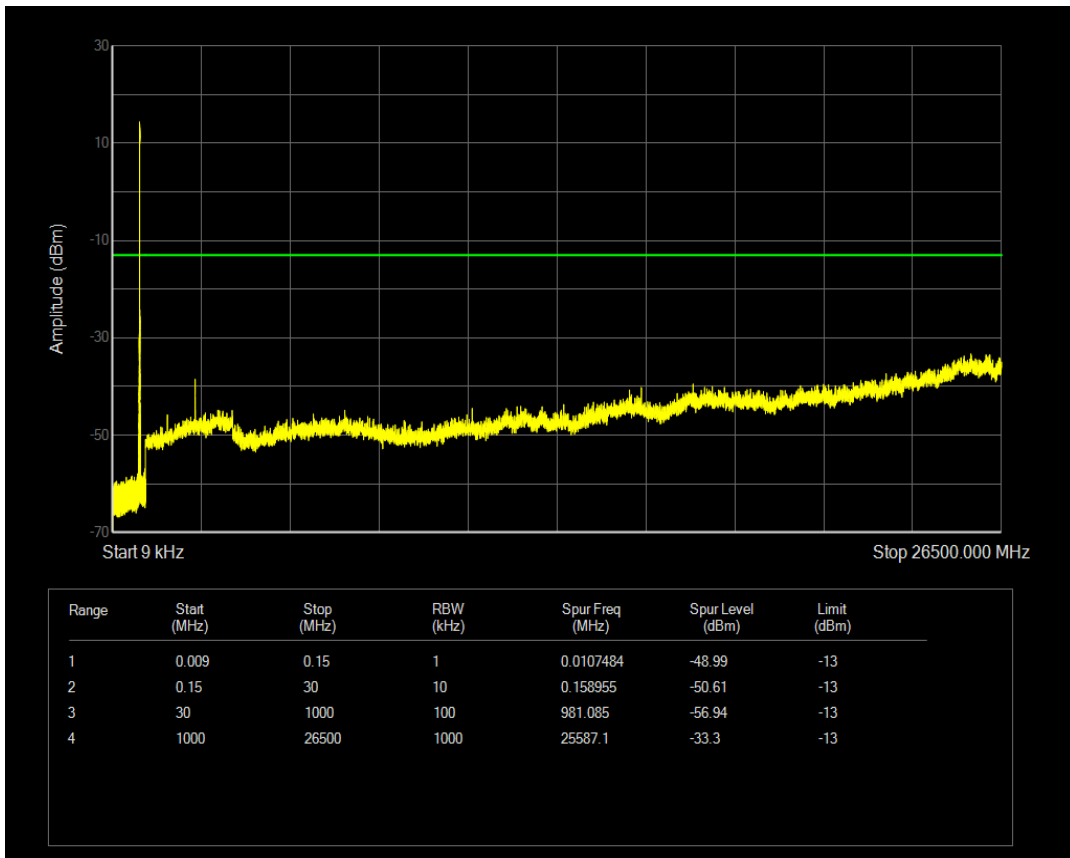

Band26(824-849) QAM16 BW=3MHz Channel=27025 RB Size=15 Position=#0

Band26(824-849) QAM16 BW=5MHz Channel=26815 RB Size=1 Position=#0

Band26(824-849) QAM16 BW=5MHz Channel=26815 RB Size=25 Position=#0

Band26(824-849) QAM16 BW=5MHz Channel=26915 RB Size=1 Position=#0

Band26(824-849) QAM16 BW=5MHz Channel=26915 RB Size=25 Position=#0

Band26(824-849) QAM16 BW=5MHz Channel=27015 RB Size=1 Position=#0

Band26(824-849) QAM16 BW=5MHz Channel=27015 RB Size=25 Position=#0

Band26(824-849) QPSK BW=1.4MHz Channel=26797 RB Size=1 Position=#0