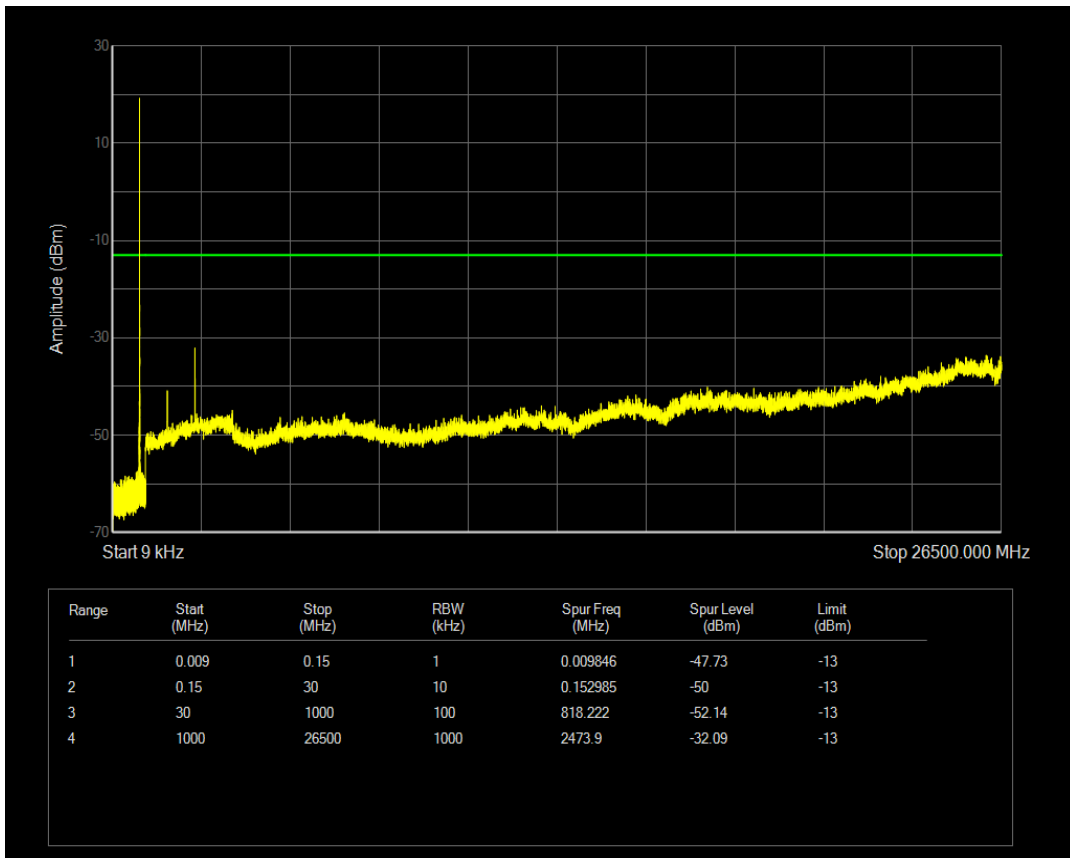

Band5 QAM16 BW=1.4MHz Channel=20407 RB Size=6 Position=#0

Band5 QAM16 BW=1.4MHz Channel=20525 RB Size=1 Position=#0