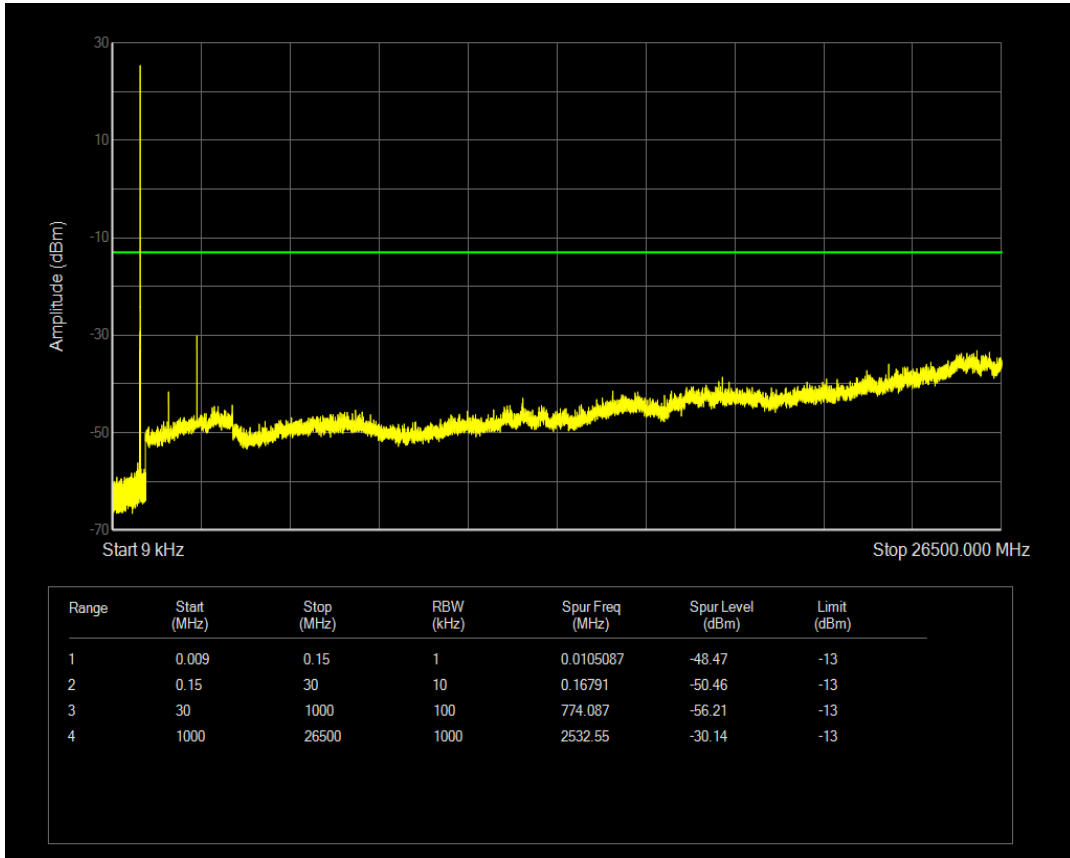

Band26(824-849) QAM16 BW=3MHz Channel=27025 RB Size=15 Position=#0

Band26(824-849) QAM16 BW=5MHz Channel=26815 RB Size=1 Position=#0

Band26(824-849) QAM16 BW=5MHz Channel=26815 RB Size=25 Position=#0

Band26(824-849) QAM16 BW=5MHz Channel=26915 RB Size=1 Position=#0

Band26(824-849) QAM16 BW=5MHz Channel=26915 RB Size=25 Position=#0

Band26(824-849) QAM16 BW=5MHz Channel=27015 RB Size=1 Position=#0

Band26(824-849) QAM16 BW=5MHz Channel=27015 RB Size=25 Position=#0

Band26(824-849) QPSK BW=1.4MHz Channel=26797 RB Size=1 Position=#0

Band26(824-849) QPSK BW=1.4MHz Channel=26797 RB Size=6 Position=#0

Band26(824-849) QPSK BW=1.4MHz Channel=26915 RB Size=1 Position=#0

Band26(824-849) QPSK BW=1.4MHz Channel=26915 RB Size=6 Position=#0

Band26(824-849) QPSK BW=1.4MHz Channel=27033 RB Size=1 Position=#0