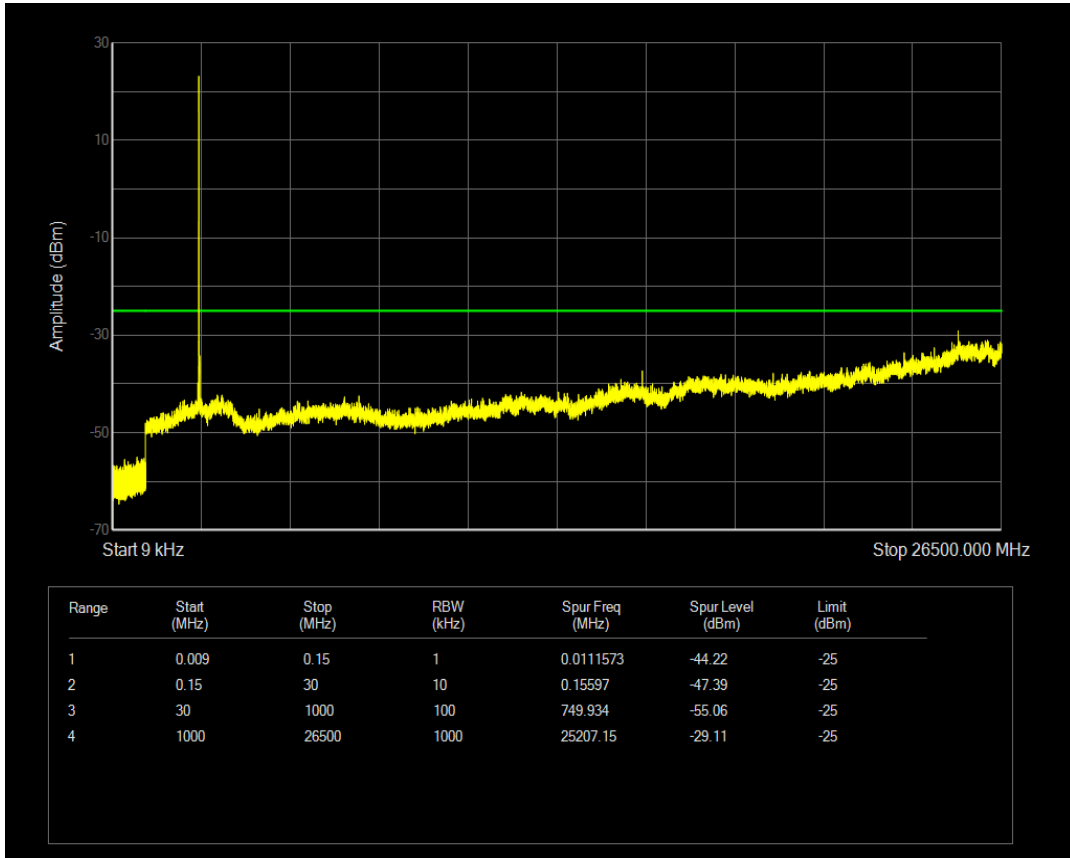

Band4 QPSK BW=5MHz Channel=19975 RB Size=25 Position=#0

Band4 QPSK BW=5MHz Channel=20175 RB Size=1 Position=#0

Band4 QPSK BW=5MHz Channel=20175 RB Size=25 Position=#0

Band4 QPSK BW=5MHz Channel=20375 RB Size=1 Position=#0

Band4 QPSK BW=5MHz Channel=20375 RB Size=25 Position=#0

Band41 QAM16 BW=10MHz Channel=39700 RB Size=1 Position=#0

Band41 QAM16 BW=10MHz Channel=39700 RB Size=50 Position=#0

Band41 QAM16 BW=10MHz Channel=40620 RB Size=1 Position=#0