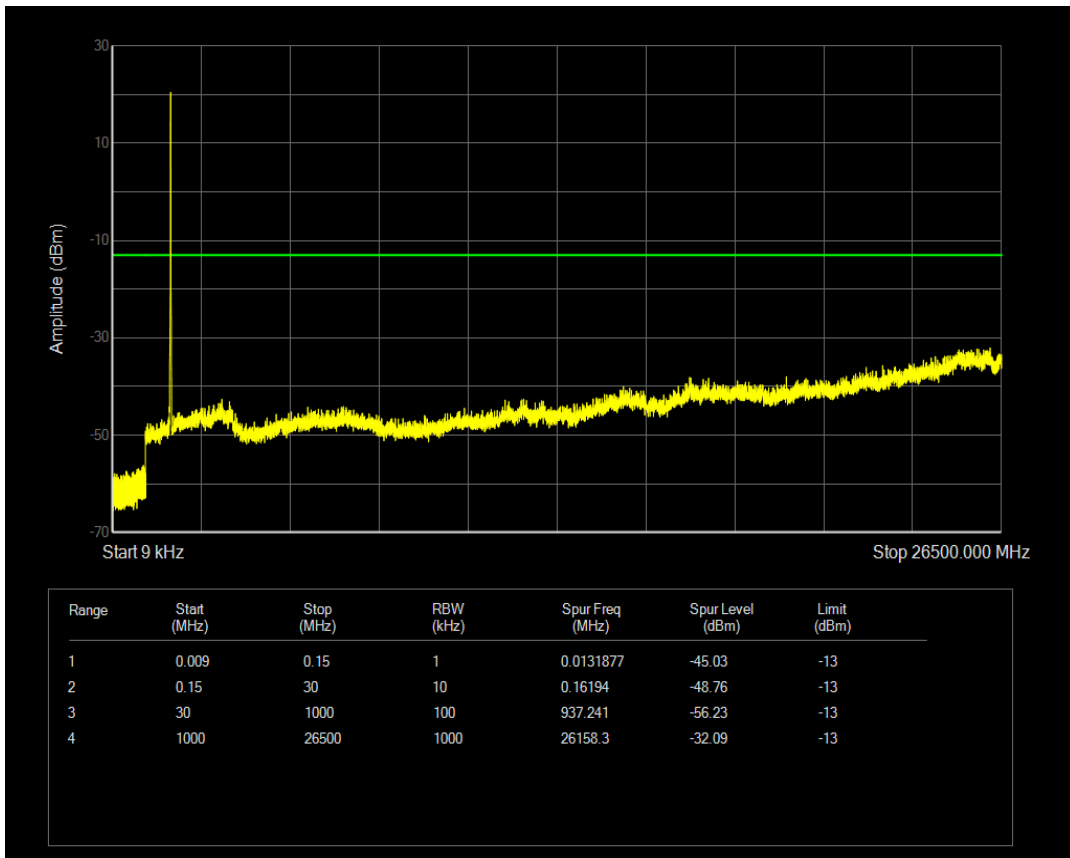

Band4 QAM16 BW=10MHz Channel=20000 RB Size=50 Position=#0

Band4 QAM16 BW=10MHz Channel=20175 RB Size=1 Position=#0

Band4 QAM16 BW=10MHz Channel=20175 RB Size=50 Position=#0

Band4 QAM16 BW=10MHz Channel=20350 RB Size=1 Position=#0

Band4 QAM16 BW=10MHz Channel=20350 RB Size=50 Position=#0

Band4 QAM16 BW=15MHz Channel=20025 RB Size=1 Position=#0

Band4 QAM16 BW=15MHz Channel=20025 RB Size=75 Position=#0

Band4 QAM16 BW=15MHz Channel=20175 RB Size=1 Position=#0