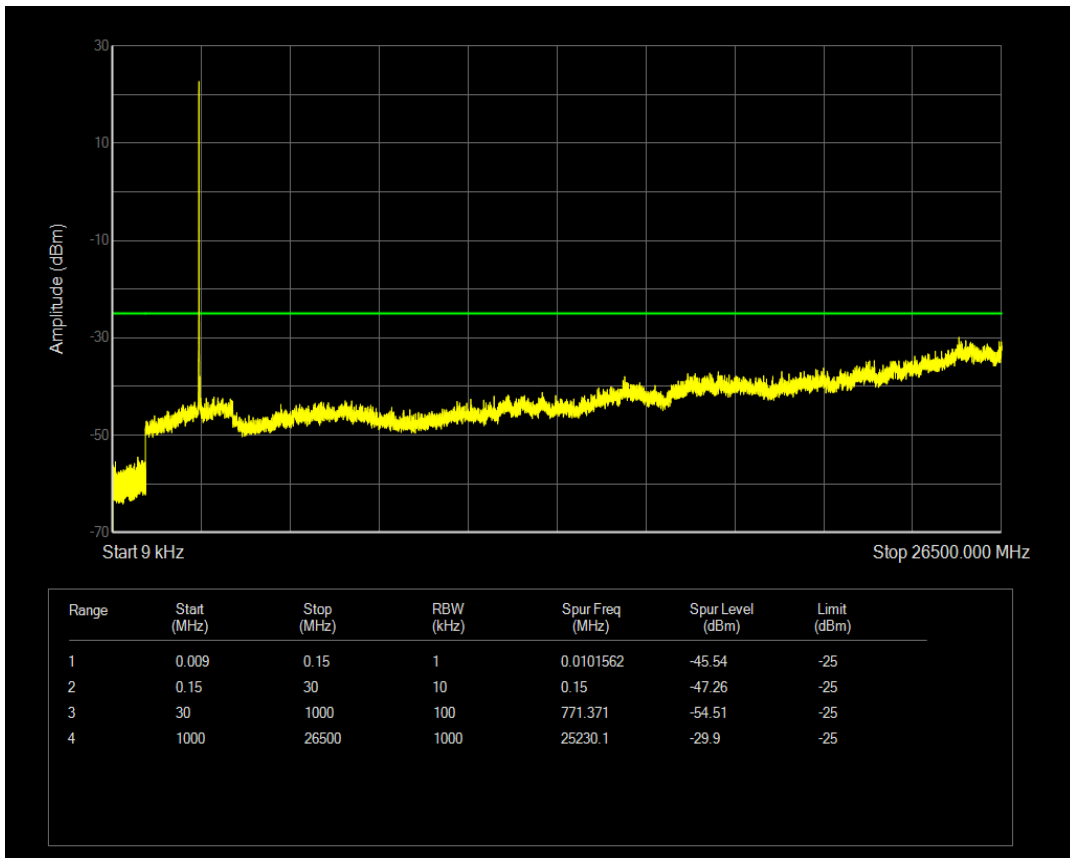

Band41 QPSK BW=5MHz Channel=40620 RB Size=25 Position=#0

Band41 QPSK BW=5MHz Channel=41565 RB Size=1 Position=#0