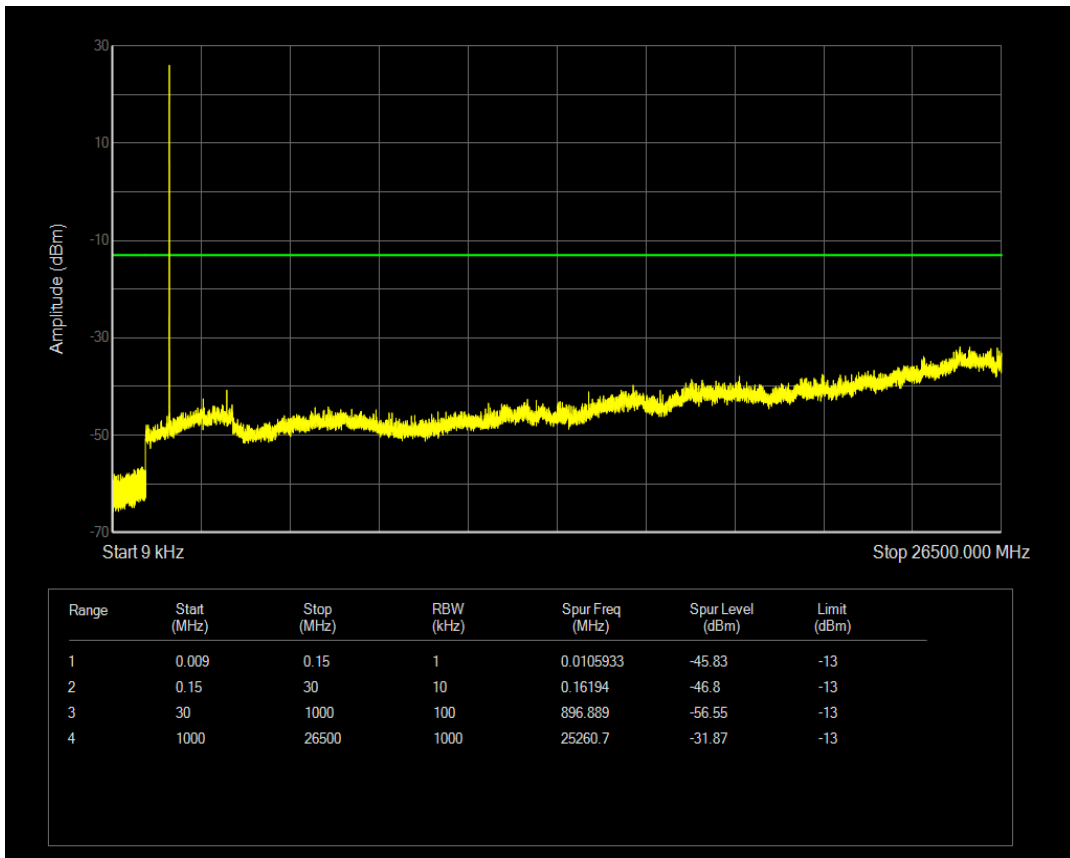

Band4 QAM16 BW=5MHz Channel=19975 RB Size=25 Position=#0

Band4 QAM16 BW=5MHz Channel=20175 RB Size=1 Position=#0

Band4 QAM16 BW=5MHz Channel=20175 RB Size=25 Position=#0

Band4 QAM16 BW=5MHz Channel=20375 RB Size=1 Position=#0

Band4 QAM16 BW=5MHz Channel=20375 RB Size=25 Position=#0

Band4 QPSK BW=1.4MHz Channel=19957 RB Size=1 Position=#0

Band4 QPSK BW=1.4MHz Channel=19957 RB Size=6 Position=#0

Band4 QPSK BW=1.4MHz Channel=20175 RB Size=1 Position=#0