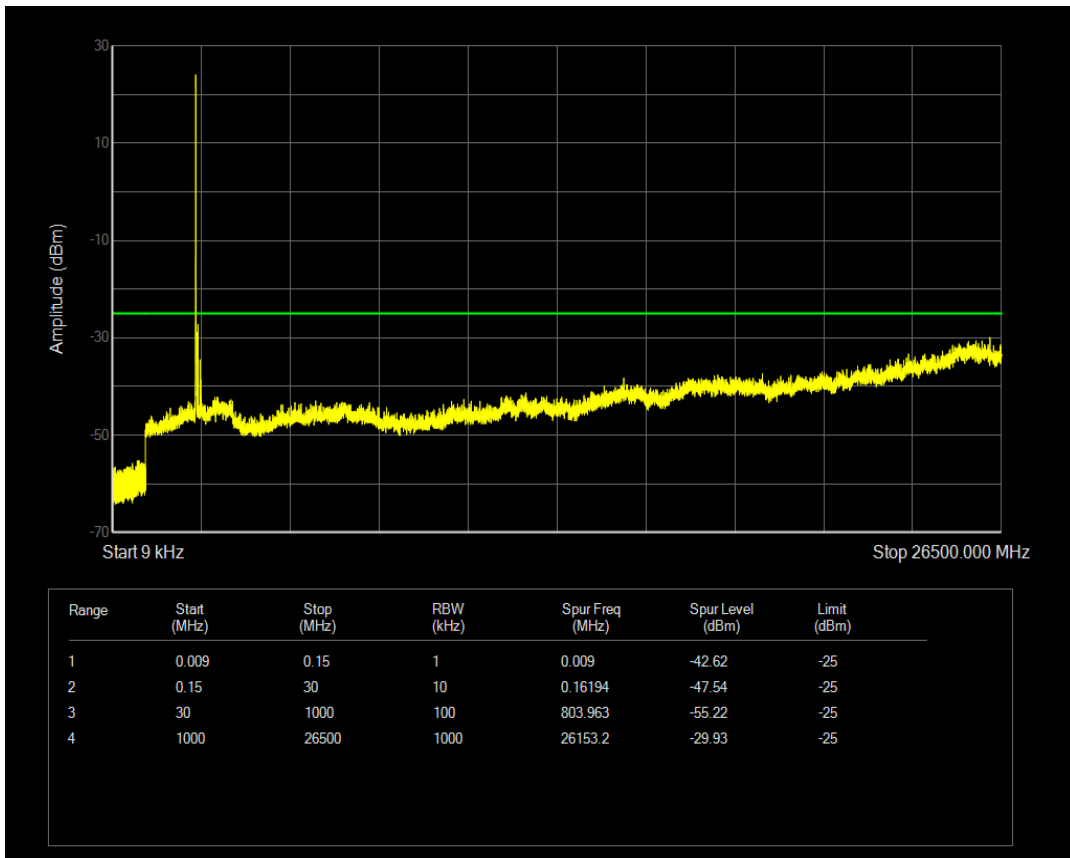

Band41 QAM16 BW=5MHz Channel=39675 RB Size=25 Position=#0

Band41 QAM16 BW=5MHz Channel=40620 RB Size=1 Position=#0