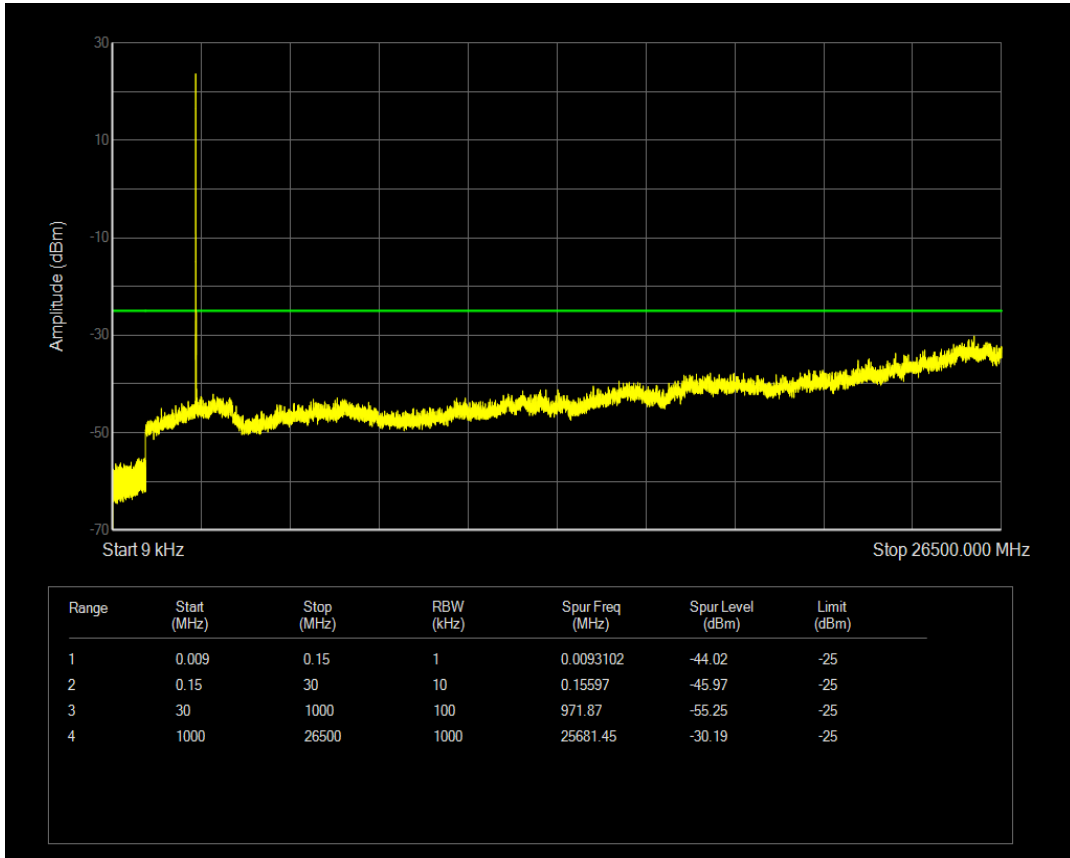

Band41 QAM16 BW=10MHz Channel=40620 RB Size=50 Position=#0

Band41 QAM16 BW=10MHz Channel=41540 RB Size=1 Position=#0

Band41 QAM16 BW=10MHz Channel=41540 RB Size=50 Position=#0

Band41 QAM16 BW=15MHz Channel=39725 RB Size=1 Position=#0