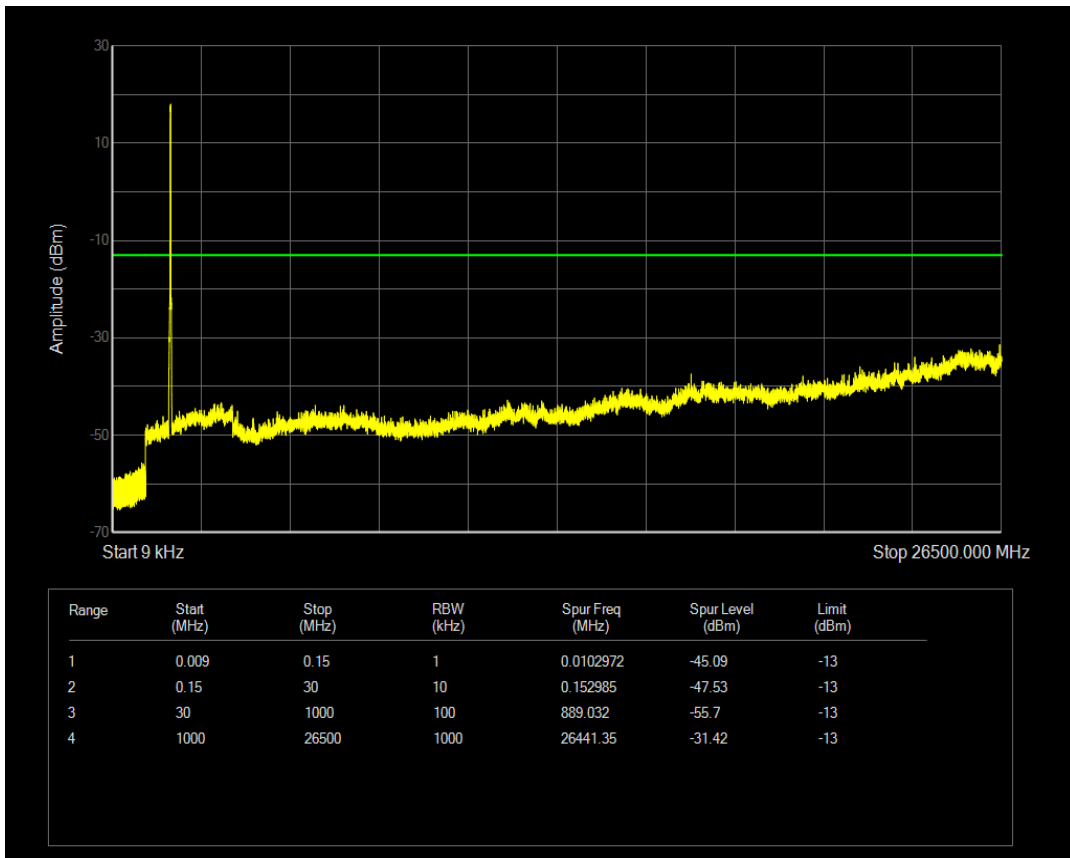

Band4 QAM16 BW=20MHz Channel=20050 RB Size=100 Position=#0

Band4 QAM16 BW=20MHz Channel=20175 RB Size=1 Position=#0

Band4 QAM16 BW=20MHz Channel=20175 RB Size=100 Position=#0

Band4 QAM16 BW=20MHz Channel=20300 RB Size=1 Position=#0

Band4 QAM16 BW=20MHz Channel=20300 RB Size=100 Position=#0

Band4 QAM16 BW=3MHz Channel=19965 RB Size=1 Position=#0

Band4 QAM16 BW=3MHz Channel=19965 RB Size=15 Position=#0

Band4 QAM16 BW=3MHz Channel=20175 RB Size=1 Position=#0