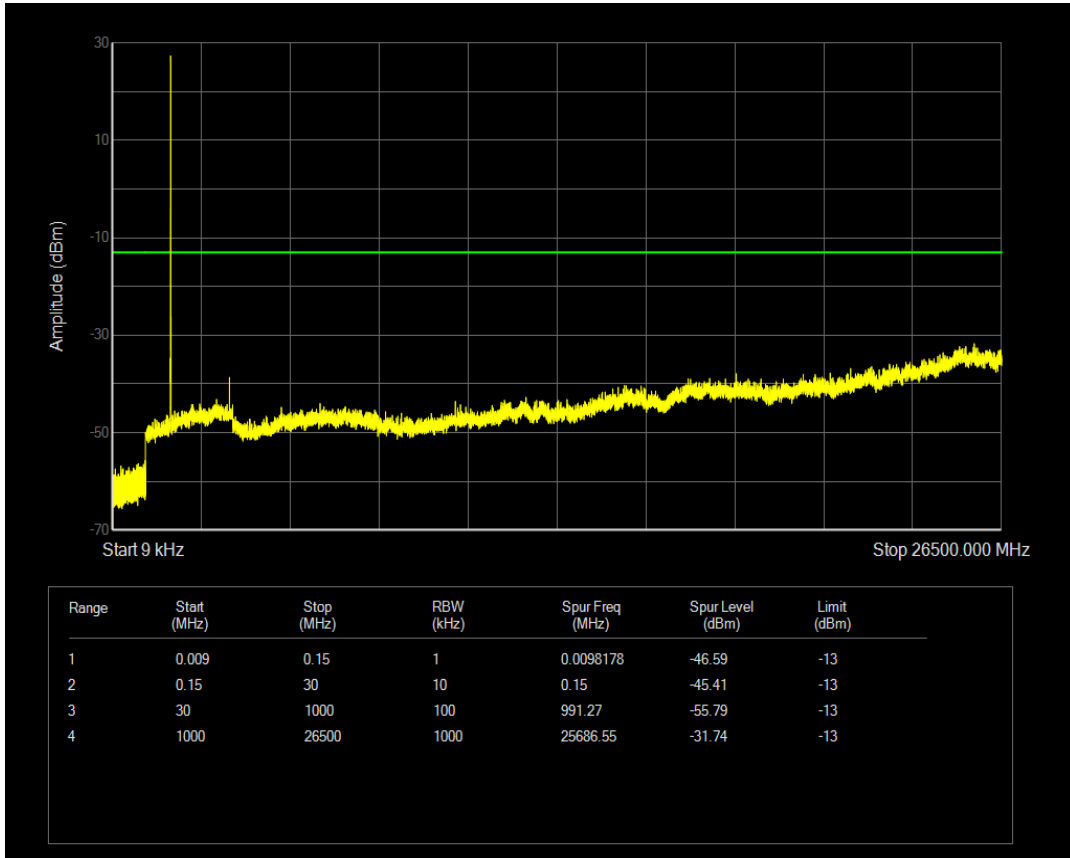

Band4 QAM16 BW=5MHz Channel=19975 RB Size=25 Position=#0

Band4 QAM16 BW=5MHz Channel=20175 RB Size=1 Position=#0

Band4 QAM16 BW=5MHz Channel=20175 RB Size=25 Position=#0

Band4 QAM16 BW=5MHz Channel=20375 RB Size=1 Position=#0

Band4 QAM16 BW=5MHz Channel=20375 RB Size=25 Position=#0

Band4 QPSK BW=1.4MHz Channel=19957 RB Size=1 Position=#0

Band4 QPSK BW=1.4MHz Channel=19957 RB Size=6 Position=#0

Band4 QPSK BW=1.4MHz Channel=20175 RB Size=1 Position=#0