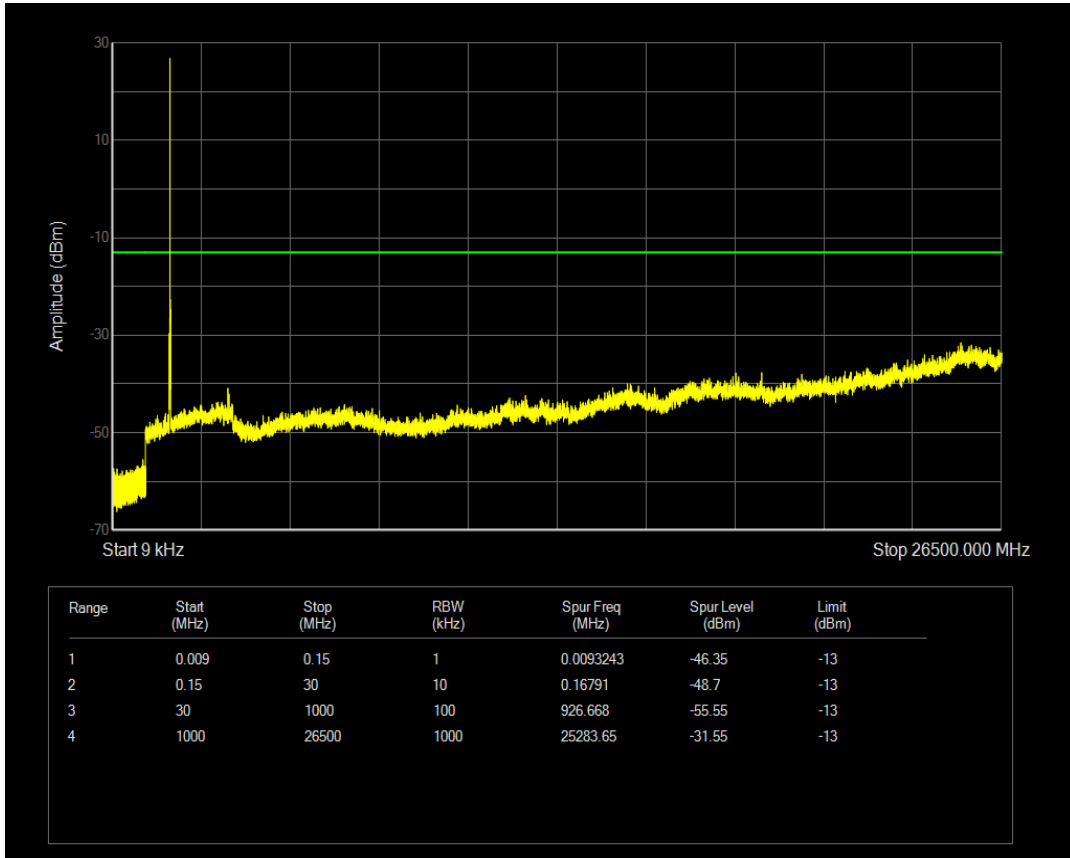

Band4 QAM16 BW=1.4MHz Channel=20175 RB Size=6 Position=#0

Band4 QAM16 BW=1.4MHz Channel=20393 RB Size=1 Position=#0

Band4 QAM16 BW=1.4MHz Channel=20393 RB Size=6 Position=#0

Band4 QAM16 BW=10MHz Channel=20000 RB Size=1 Position=#0

Band4 QAM16 BW=10MHz Channel=20000 RB Size=50 Position=#0

Band4 QAM16 BW=10MHz Channel=20175 RB Size=1 Position=#0

Band4 QAM16 BW=10MHz Channel=20175 RB Size=50 Position=#0

Band4 QAM16 BW=10MHz Channel=20350 RB Size=1 Position=#0