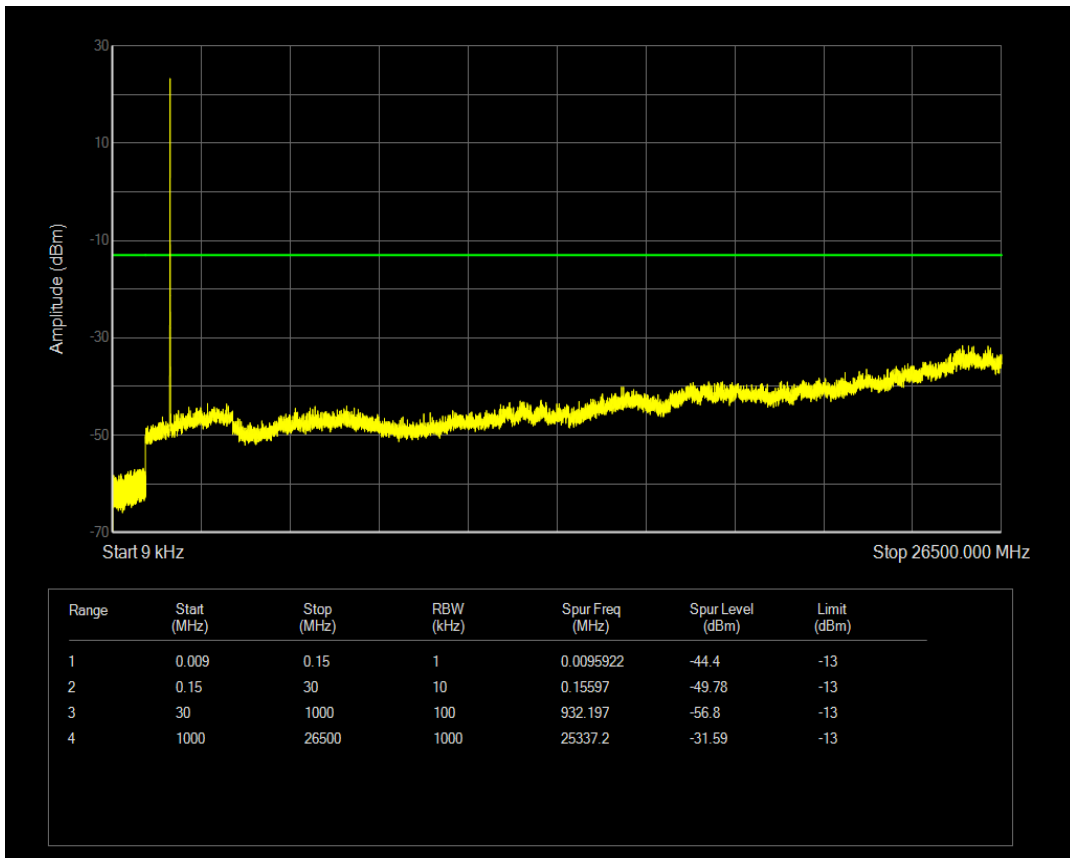

Band4 QAM16 BW=3MHz Channel=20175 RB Size=15 Position=#0

Band4 QAM16 BW=3MHz Channel=20385 RB Size=1 Position=#0