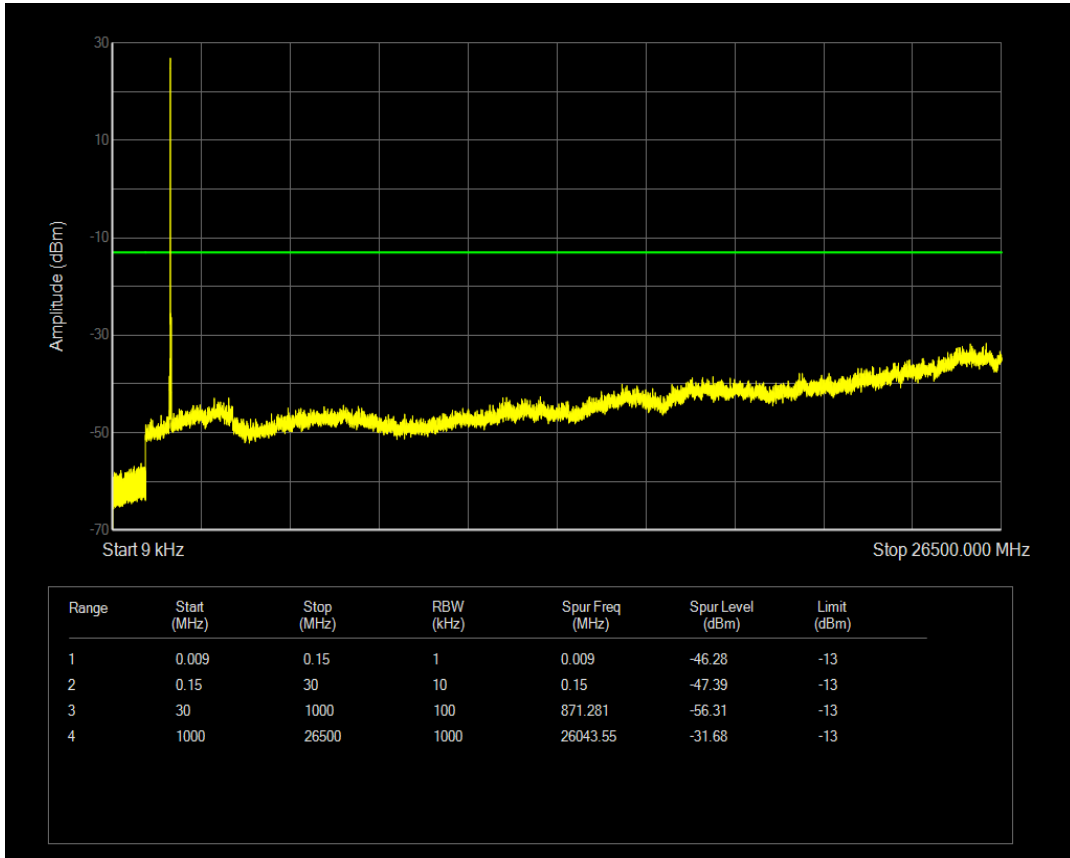

Band4 QAM16 BW=15MHz Channel=20325 RB Size=1 Position=#0

Band4 QAM16 BW=15MHz Channel=20325 RB Size=75 Position=#0