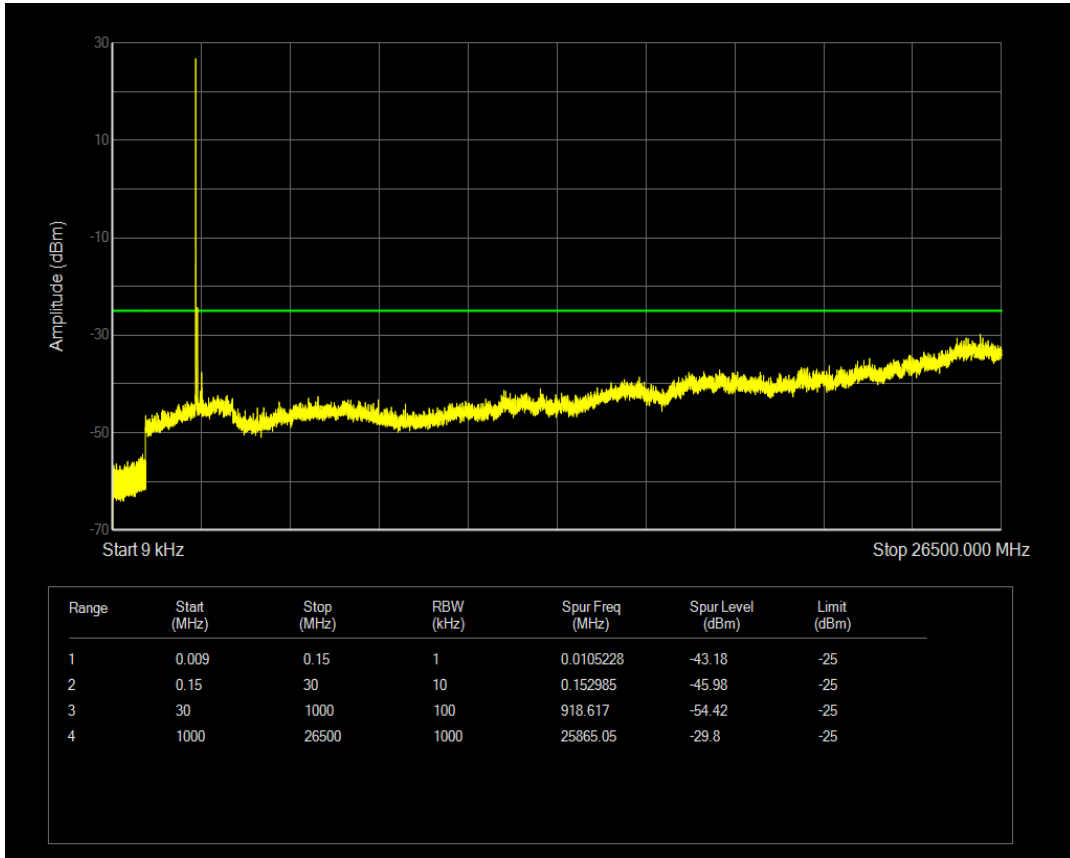

Band41 QAM16 BW=20MHz Channel=40620 RB Size=100 Position=#0

Band41 QAM16 BW=20MHz Channel=41490 RB Size=1 Position=#0

Band41 QAM16 BW=20MHz Channel=41490 RB Size=100 Position=#0

Band41 QAM16 BW=5MHz Channel=39675 RB Size=1 Position=#0