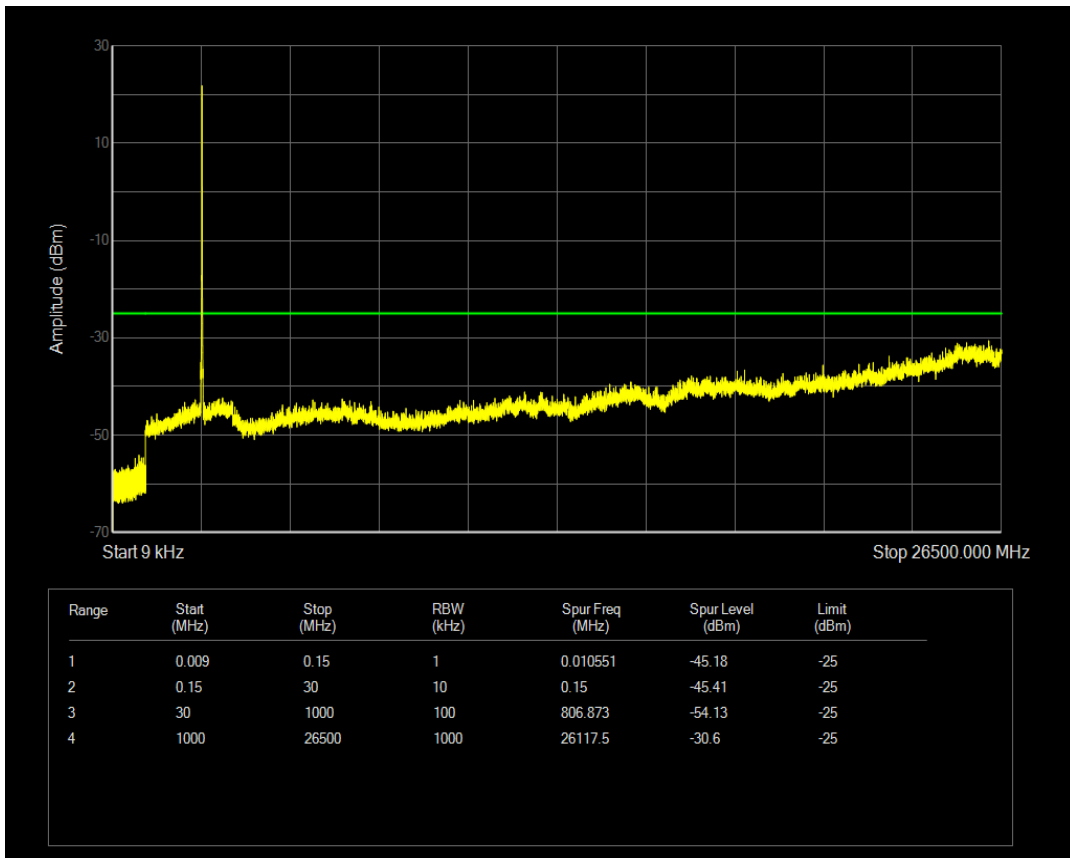

Band41 QAM16 BW=10MHz Channel=41540 RB Size=50 Position=#0

Band41 QAM16 BW=15MHz Channel=39725 RB Size=1 Position=#0