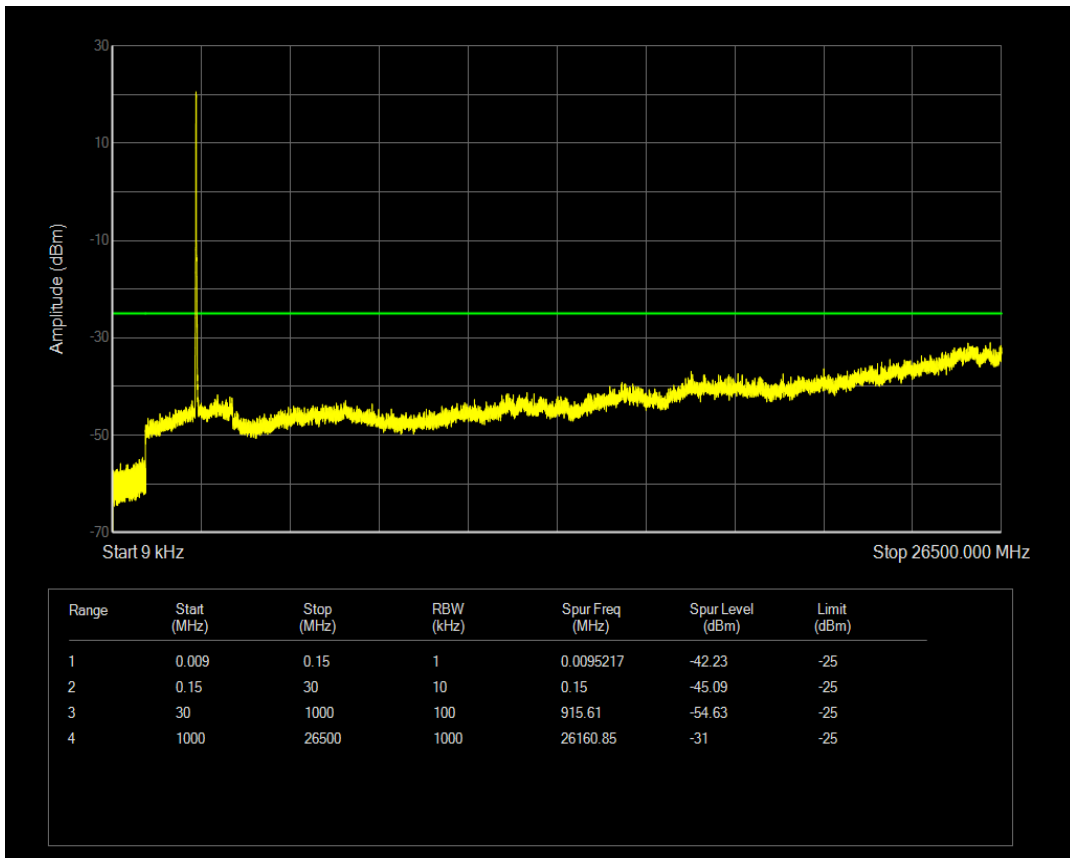

Band7 QPSK BW=15MHz Channel=20825 RB Size=75 Position=#0

Band7 QAM16 BW=15MHz Channel=20825 RB Size=1 Position=#0

Band7 QAM16 BW=15MHz Channel=20825 RB Size=75 Position=#0

Band7 QPSK BW=15MHz Channel=21100 RB Size=1 Position=#0

Band7 QPSK BW=15MHz Channel=21100 RB Size=75 Position=#0

Band7 QAM16 BW=15MHz Channel=21100 RB Size=1 Position=#0

Band7 QAM16 BW=15MHz Channel=21100 RB Size=75 Position=#0

Band7 QPSK BW=15MHz Channel=21375 RB Size=1 Position=#0

Band7 QPSK BW=15MHz Channel=21375 RB Size=75 Position=#0

Band7 QAM16 BW=15MHz Channel=21375 RB Size=1 Position=#0

Band7 QAM16 BW=15MHz Channel=21375 RB Size=75 Position=#0

Band7 QPSK BW=20MHz Channel=20850 RB Size=1 Position=#0

Band7 QPSK BW=20MHz Channel=20850 RB Size=100 Position=#0

Band7 QAM16 BW=20MHz Channel=20850 RB Size=1 Position=#0

Band7 QAM16 BW=20MHz Channel=20850 RB Size=100 Position=#0

Band7 QPSK BW=20MHz Channel=21100 RB Size=1 Position=#0