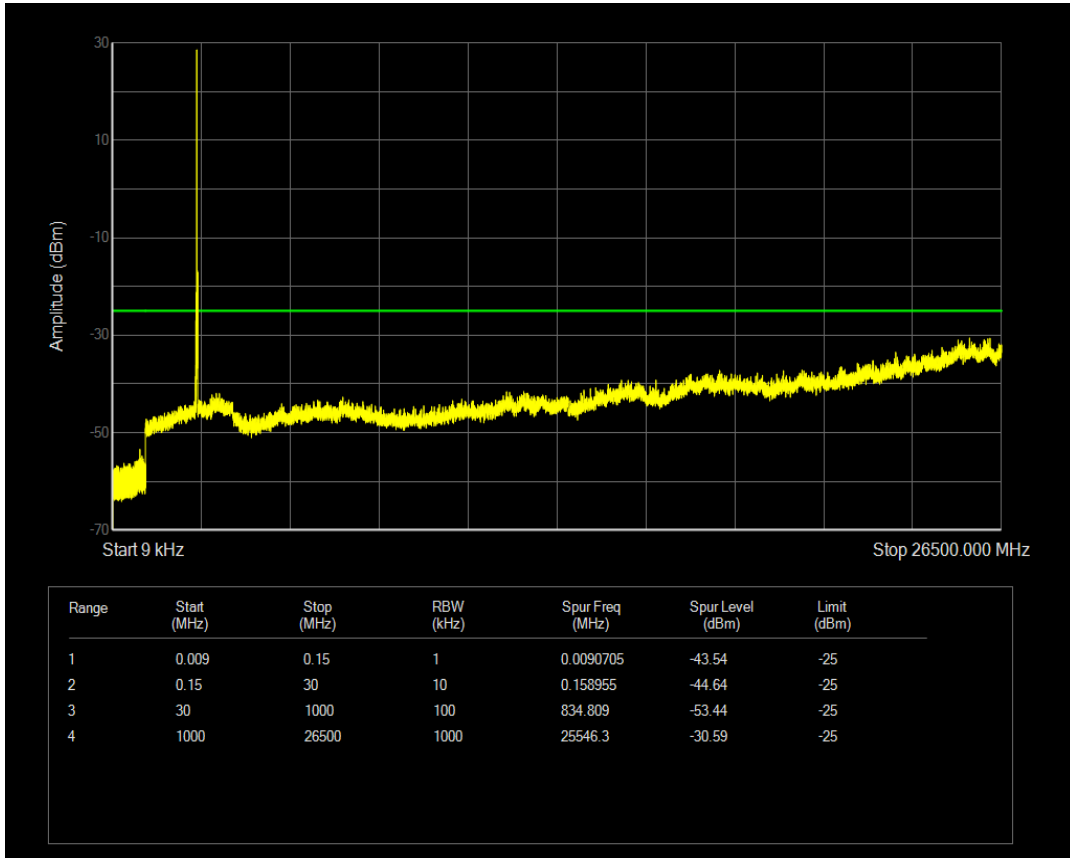

Band7 QPSK BW=15MHz Channel=20825 RB Size=75 Position=#0

Band7 QAM16 BW=15MHz Channel=20825 RB Size=1 Position=#0

Band7 QAM16 BW=15MHz Channel=20825 RB Size=75 Position=#0

Band7 QPSK BW=15MHz Channel=21100 RB Size=1 Position=#0

Band7 QPSK BW=15MHz Channel=21100 RB Size=75 Position=#0

Band7 QAM16 BW=15MHz Channel=21100 RB Size=1 Position=#0

Band7 QAM16 BW=15MHz Channel=21100 RB Size=75 Position=#0

Band7 QPSK BW=15MHz Channel=21375 RB Size=1 Position=#0

Band7 QPSK BW=15MHz Channel=21375 RB Size=75 Position=#0

Band7 QAM16 BW=15MHz Channel=21375 RB Size=1 Position=#0

Band7 QAM16 BW=15MHz Channel=21375 RB Size=75 Position=#0

Band7 QPSK BW=20MHz Channel=20850 RB Size=1 Position=#0

Band7 QPSK BW=20MHz Channel=20850 RB Size=100 Position=#0

Band7 QAM16 BW=20MHz Channel=20850 RB Size=1 Position=#0

Band7 QAM16 BW=20MHz Channel=20850 RB Size=100 Position=#0

Band7 QPSK BW=20MHz Channel=21100 RB Size=1 Position=#0