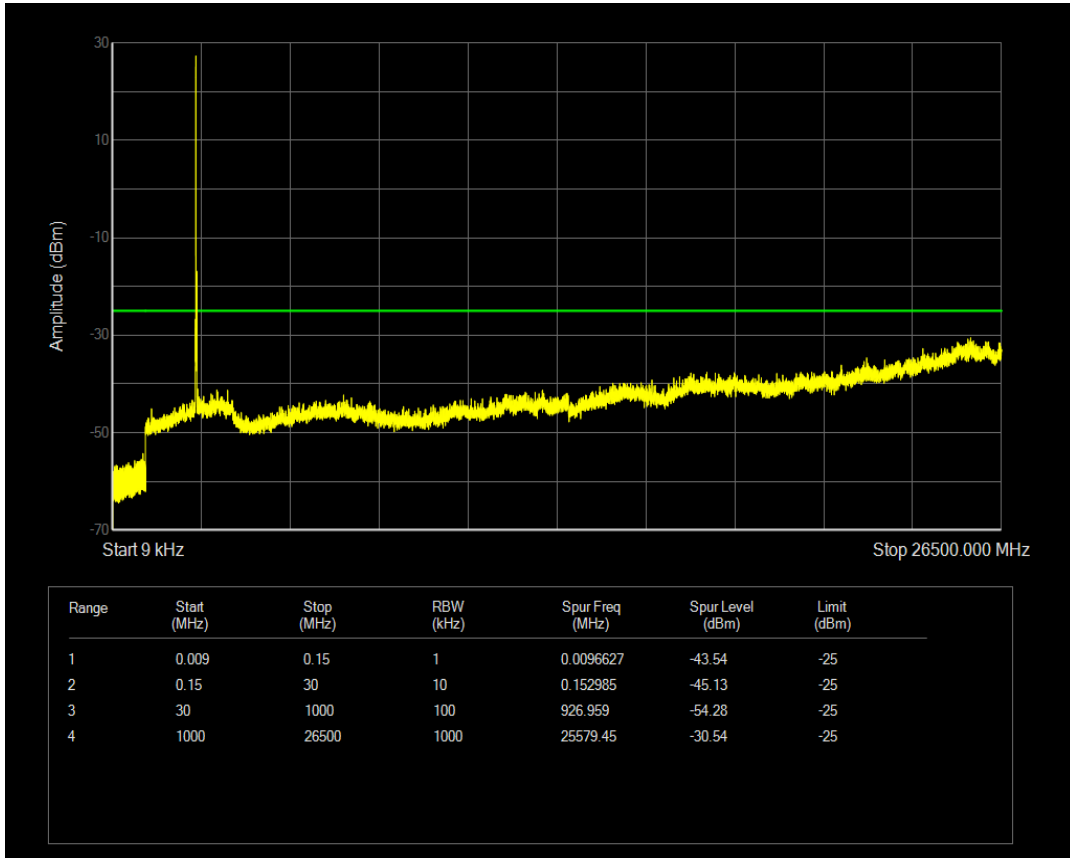

Band7 QPSK BW=15MHz Channel=20825 RB Size=75 Position=#0

Band7 QAM16 BW=15MHz Channel=20825 RB Size=1 Position=#0

Band7 QAM16 BW=15MHz Channel=20825 RB Size=75 Position=#0

Band7 QPSK BW=15MHz Channel=21100 RB Size=1 Position=#0

Band7 QPSK BW=15MHz Channel=21100 RB Size=75 Position=#0

Band7 QAM16 BW=15MHz Channel=21100 RB Size=1 Position=#0

Band7 QAM16 BW=15MHz Channel=21100 RB Size=75 Position=#0

Band7 QPSK BW=15MHz Channel=21375 RB Size=1 Position=#0

Band7 QPSK BW=15MHz Channel=21375 RB Size=75 Position=#0

Band7 QAM16 BW=15MHz Channel=21375 RB Size=1 Position=#0

Band7 QAM16 BW=15MHz Channel=21375 RB Size=75 Position=#0

Band7 QPSK BW=20MHz Channel=20850 RB Size=1 Position=#0

Band7 QPSK BW=20MHz Channel=20850 RB Size=100 Position=#0

Band7 QAM16 BW=20MHz Channel=20850 RB Size=1 Position=#0

Band7 QAM16 BW=20MHz Channel=20850 RB Size=100 Position=#0

Band7 QPSK BW=20MHz Channel=21100 RB Size=1 Position=#0