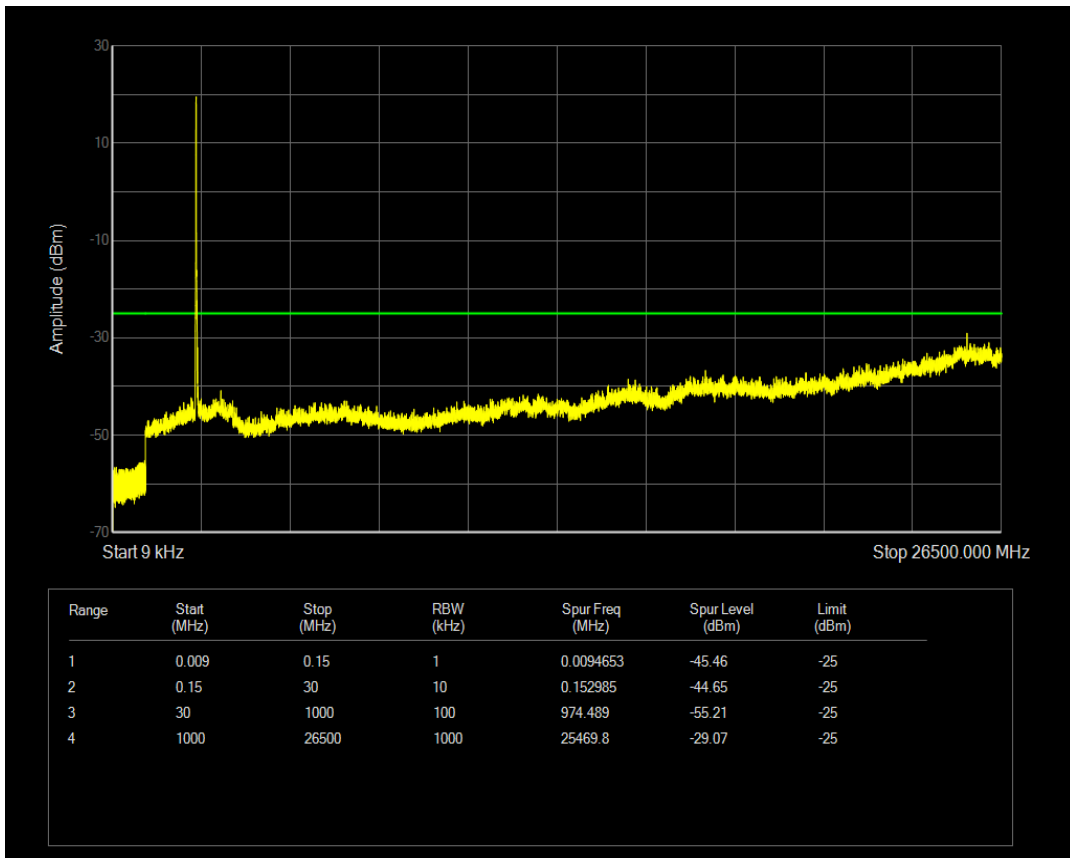

Band7 QPSK BW=15MHz Channel=20825 RB Size=75 Position=#0

Band7 QAM16 BW=15MHz Channel=20825 RB Size=1 Position=#0

Band7 QAM16 BW=15MHz Channel=20825 RB Size=75 Position=#0

Band7 QPSK BW=15MHz Channel=21100 RB Size=1 Position=#0

Band7 QPSK BW=15MHz Channel=21100 RB Size=75 Position=#0

Band7 QAM16 BW=15MHz Channel=21100 RB Size=1 Position=#0

Band7 QAM16 BW=15MHz Channel=21100 RB Size=75 Position=#0

Band7 QPSK BW=15MHz Channel=21375 RB Size=1 Position=#0

Band7 QPSK BW=15MHz Channel=21375 RB Size=75 Position=#0

Band7 QAM16 BW=15MHz Channel=21375 RB Size=1 Position=#0

Band7 QAM16 BW=15MHz Channel=21375 RB Size=75 Position=#0

Band7 QPSK BW=20MHz Channel=20850 RB Size=1 Position=#0

Band7 QPSK BW=20MHz Channel=20850 RB Size=100 Position=#0

Band7 QAM16 BW=20MHz Channel=20850 RB Size=1 Position=#0

Band7 QAM16 BW=20MHz Channel=20850 RB Size=100 Position=#0

Band7 QPSK BW=20MHz Channel=21100 RB Size=1 Position=#0