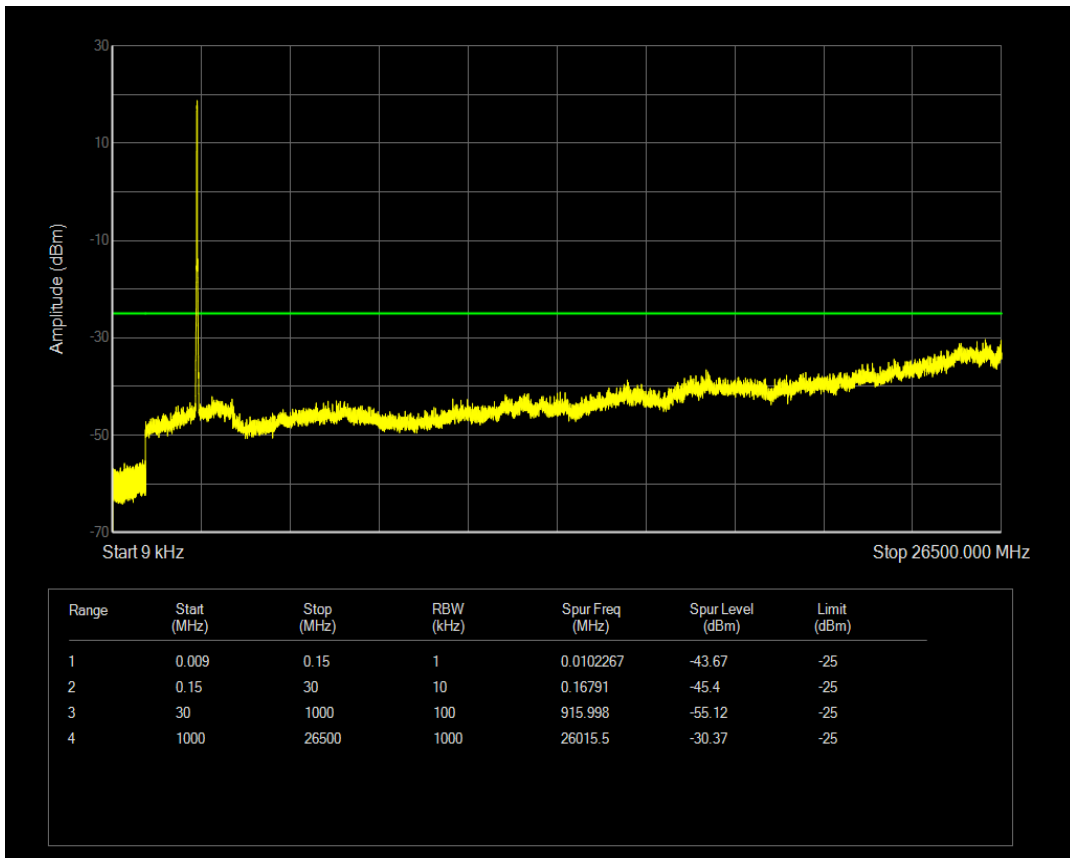

Band7 QPSK BW=15MHz Channel=21375 RB Size=75 Position=#0

Band7 QAM16 BW=15MHz Channel=21375 RB Size=1 Position=#0

Band7 QAM16 BW=15MHz Channel=21375 RB Size=75 Position=#0

Band7 QPSK BW=20MHz Channel=20850 RB Size=1 Position=#0

Band7 QPSK BW=20MHz Channel=20850 RB Size=100 Position=#0

Band7 QAM16 BW=20MHz Channel=20850 RB Size=1 Position=#0

Band7 QAM16 BW=20MHz Channel=20850 RB Size=100 Position=#0

Band7 QPSK BW=20MHz Channel=21100 RB Size=1 Position=#0

Band7 QPSK BW=20MHz Channel=21100 RB Size=100 Position=#0

Band7 QAM16 BW=20MHz Channel=21100 RB Size=1 Position=#0

Band7 QAM16 BW=20MHz Channel=21100 RB Size=100 Position=#0

Band7 QPSK BW=20MHz Channel=21350 RB Size=1 Position=#0