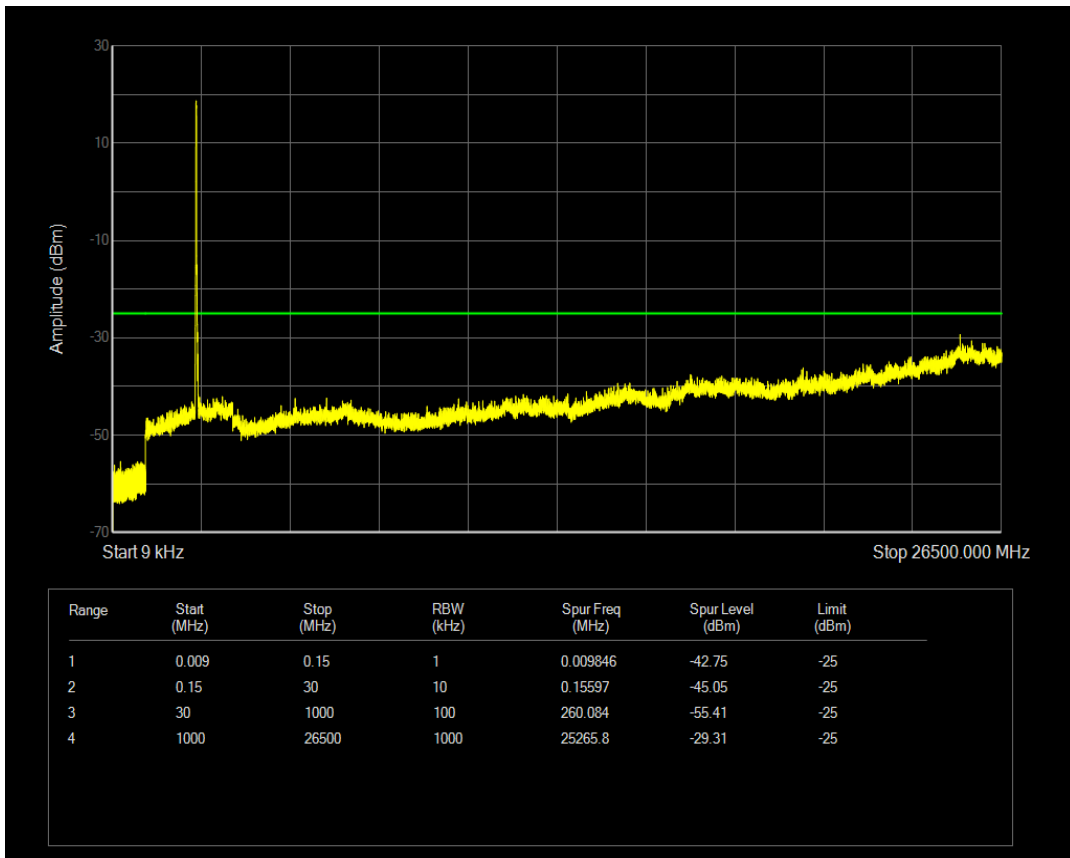

Band7 QPSK BW=15MHz Channel=20825 RB Size=75 Position=#0

Band7 QAM16 BW=15MHz Channel=20825 RB Size=1 Position=#0

Band7 QAM16 BW=15MHz Channel=20825 RB Size=75 Position=#0

Band7 QPSK BW=15MHz Channel=21100 RB Size=1 Position=#0

Band7 QPSK BW=15MHz Channel=21100 RB Size=75 Position=#0

Band7 QAM16 BW=15MHz Channel=21100 RB Size=1 Position=#0

Band7 QAM16 BW=15MHz Channel=21100 RB Size=75 Position=#0

Band7 QPSK BW=15MHz Channel=21375 RB Size=1 Position=#0

Band7 QPSK BW=15MHz Channel=21375 RB Size=75 Position=#0

Band7 QAM16 BW=15MHz Channel=21375 RB Size=1 Position=#0

Band7 QAM16 BW=15MHz Channel=21375 RB Size=75 Position=#0

Band7 QPSK BW=20MHz Channel=20850 RB Size=1 Position=#0

Band7 QPSK BW=20MHz Channel=20850 RB Size=100 Position=#0

Band7 QAM16 BW=20MHz Channel=20850 RB Size=1 Position=#0

Band7 QAM16 BW=20MHz Channel=20850 RB Size=100 Position=#0

Band7 QPSK BW=20MHz Channel=21100 RB Size=1 Position=#0