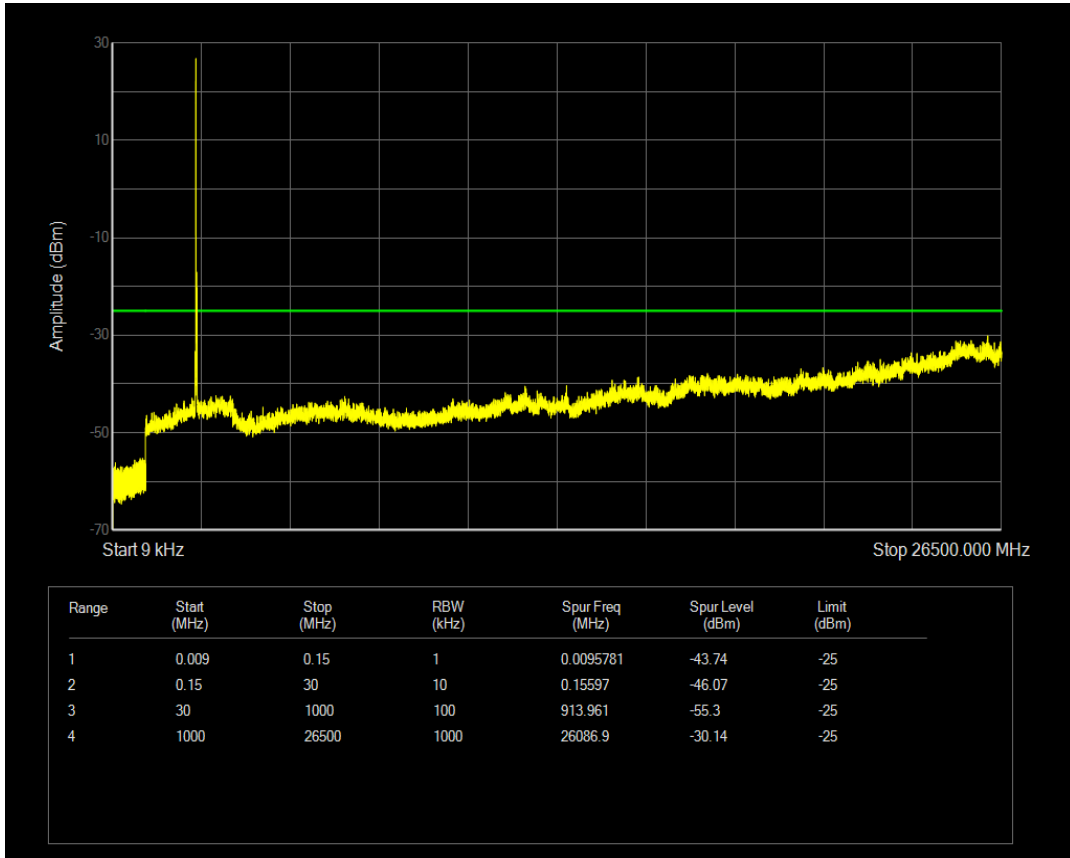

Band7 QPSK BW=15MHz Channel=21100 RB Size=75 Position=#0

Band7 QAM16 BW=15MHz Channel=21100 RB Size=1 Position=#0

Band7 QAM16 BW=15MHz Channel=21100 RB Size=75 Position=#0

Band7 QPSK BW=15MHz Channel=21375 RB Size=1 Position=#0

Band7 QPSK BW=15MHz Channel=21375 RB Size=75 Position=#0

Band7 QAM16 BW=15MHz Channel=21375 RB Size=1 Position=#0

Band7 QAM16 BW=15MHz Channel=21375 RB Size=75 Position=#0

Band7 QPSK BW=20MHz Channel=20850 RB Size=1 Position=#0

Band7 QPSK BW=20MHz Channel=20850 RB Size=100 Position=#0

Band7 QAM16 BW=20MHz Channel=20850 RB Size=1 Position=#0

Band7 QAM16 BW=20MHz Channel=20850 RB Size=100 Position=#0

Band7 QPSK BW=20MHz Channel=21100 RB Size=1 Position=#0