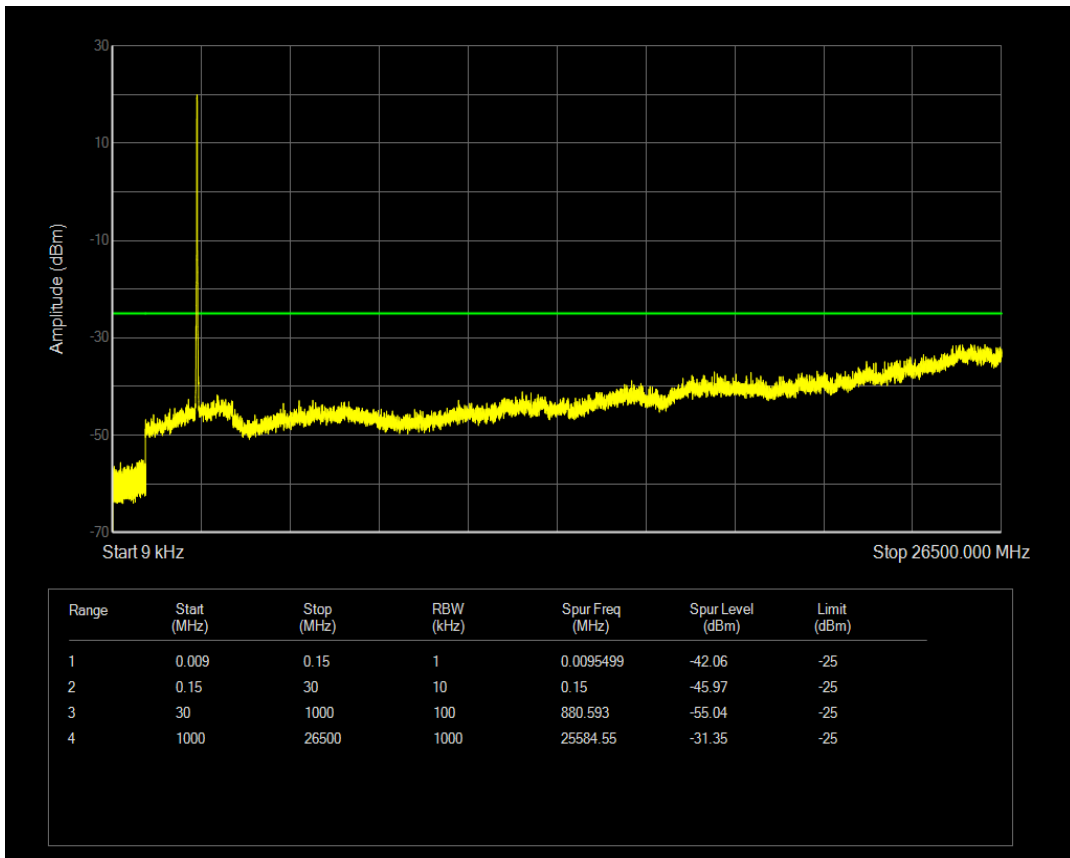

Band7 QPSK BW=15MHz Channel=20825 RB Size=75 Position=#0

Band7 QAM16 BW=15MHz Channel=20825 RB Size=1 Position=#0

Band7 QAM16 BW=15MHz Channel=20825 RB Size=75 Position=#0

Band7 QPSK BW=15MHz Channel=21100 RB Size=1 Position=#0

Band7 QPSK BW=15MHz Channel=21100 RB Size=75 Position=#0

Band7 QAM16 BW=15MHz Channel=21100 RB Size=1 Position=#0

Band7 QAM16 BW=15MHz Channel=21100 RB Size=75 Position=#0

Band7 QPSK BW=15MHz Channel=21375 RB Size=1 Position=#0

Band7 QPSK BW=15MHz Channel=21375 RB Size=75 Position=#0

Band7 QAM16 BW=15MHz Channel=21375 RB Size=1 Position=#0

Band7 QAM16 BW=15MHz Channel=21375 RB Size=75 Position=#0

Band7 QPSK BW=20MHz Channel=20850 RB Size=1 Position=#0

Band7 QPSK BW=20MHz Channel=20850 RB Size=100 Position=#0

Band7 QAM16 BW=20MHz Channel=20850 RB Size=1 Position=#0

Band7 QAM16 BW=20MHz Channel=20850 RB Size=100 Position=#0

Band7 QPSK BW=20MHz Channel=21100 RB Size=1 Position=#0