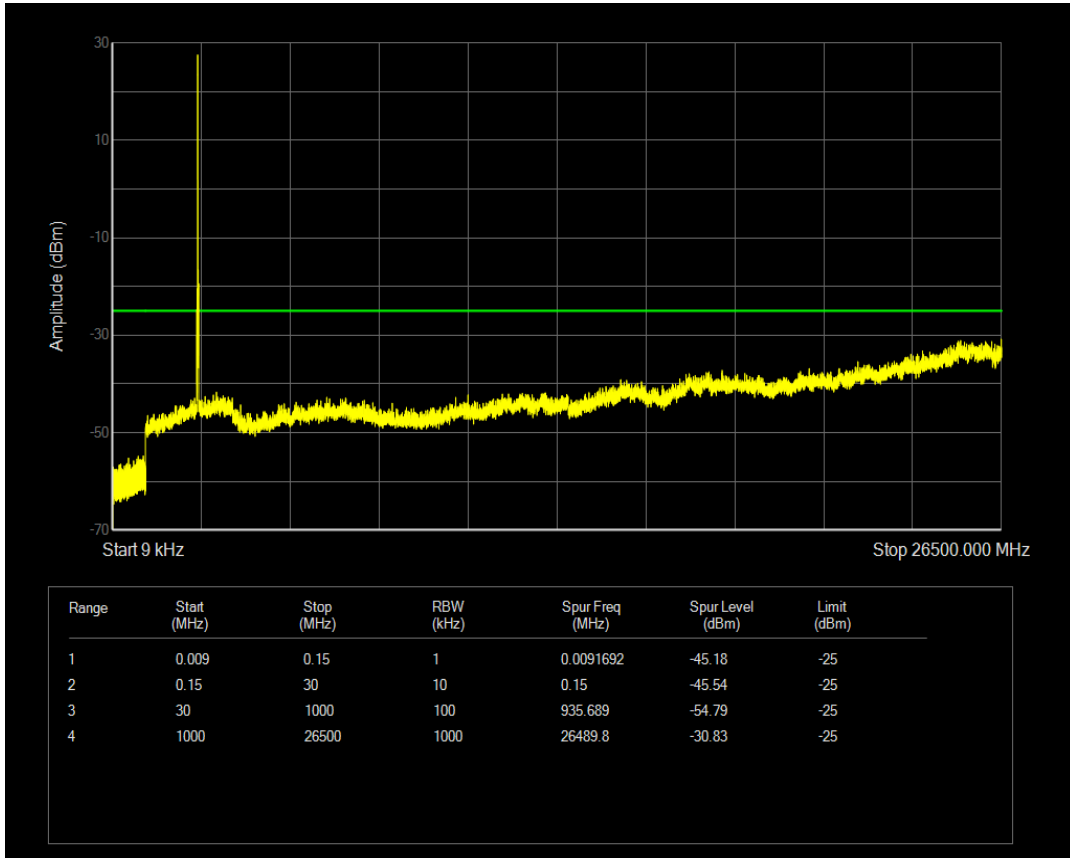

Band7 QPSK BW=15MHz Channel=20825 RB Size=75 Position=#0

Band7 QAM16 BW=15MHz Channel=20825 RB Size=1 Position=#0

Band7 QAM16 BW=15MHz Channel=20825 RB Size=75 Position=#0

Band7 QPSK BW=15MHz Channel=21100 RB Size=1 Position=#0

Band7 QPSK BW=15MHz Channel=21100 RB Size=75 Position=#0

Band7 QAM16 BW=15MHz Channel=21100 RB Size=1 Position=#0

Band7 QAM16 BW=15MHz Channel=21100 RB Size=75 Position=#0

Band7 QPSK BW=15MHz Channel=21375 RB Size=1 Position=#0

Band7 QPSK BW=15MHz Channel=21375 RB Size=75 Position=#0

Band7 QAM16 BW=15MHz Channel=21375 RB Size=1 Position=#0

Band7 QAM16 BW=15MHz Channel=21375 RB Size=75 Position=#0

Band7 QPSK BW=20MHz Channel=20850 RB Size=1 Position=#0

Band7 QPSK BW=20MHz Channel=20850 RB Size=100 Position=#0

Band7 QAM16 BW=20MHz Channel=20850 RB Size=1 Position=#0

Band7 QAM16 BW=20MHz Channel=20850 RB Size=100 Position=#0

Band7 QPSK BW=20MHz Channel=21100 RB Size=1 Position=#0