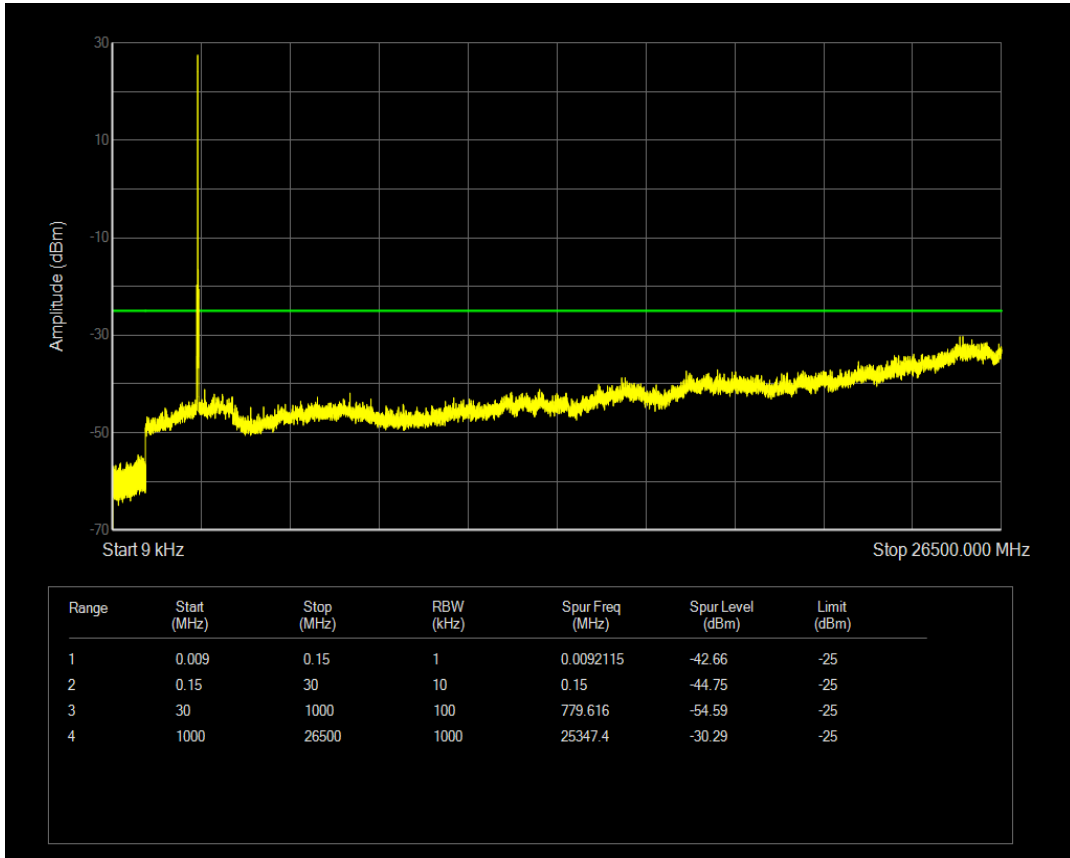

Band7 QPSK BW=15MHz Channel=20825 RB Size=75 Position=#0

Band7 QAM16 BW=15MHz Channel=20825 RB Size=1 Position=#0

Band7 QAM16 BW=15MHz Channel=20825 RB Size=75 Position=#0

Band7 QPSK BW=15MHz Channel=21100 RB Size=1 Position=#0

Band7 QPSK BW=15MHz Channel=21100 RB Size=75 Position=#0

Band7 QAM16 BW=15MHz Channel=21100 RB Size=1 Position=#0

Band7 QAM16 BW=15MHz Channel=21100 RB Size=75 Position=#0

Band7 QPSK BW=15MHz Channel=21375 RB Size=1 Position=#0

Band7 QPSK BW=15MHz Channel=21375 RB Size=75 Position=#0

Band7 QAM16 BW=15MHz Channel=21375 RB Size=1 Position=#0

Band7 QAM16 BW=15MHz Channel=21375 RB Size=75 Position=#0

Band7 QPSK BW=20MHz Channel=20850 RB Size=1 Position=#0

Band7 QPSK BW=20MHz Channel=20850 RB Size=100 Position=#0

Band7 QAM16 BW=20MHz Channel=20850 RB Size=1 Position=#0

Band7 QAM16 BW=20MHz Channel=20850 RB Size=100 Position=#0

Band7 QPSK BW=20MHz Channel=21100 RB Size=1 Position=#0