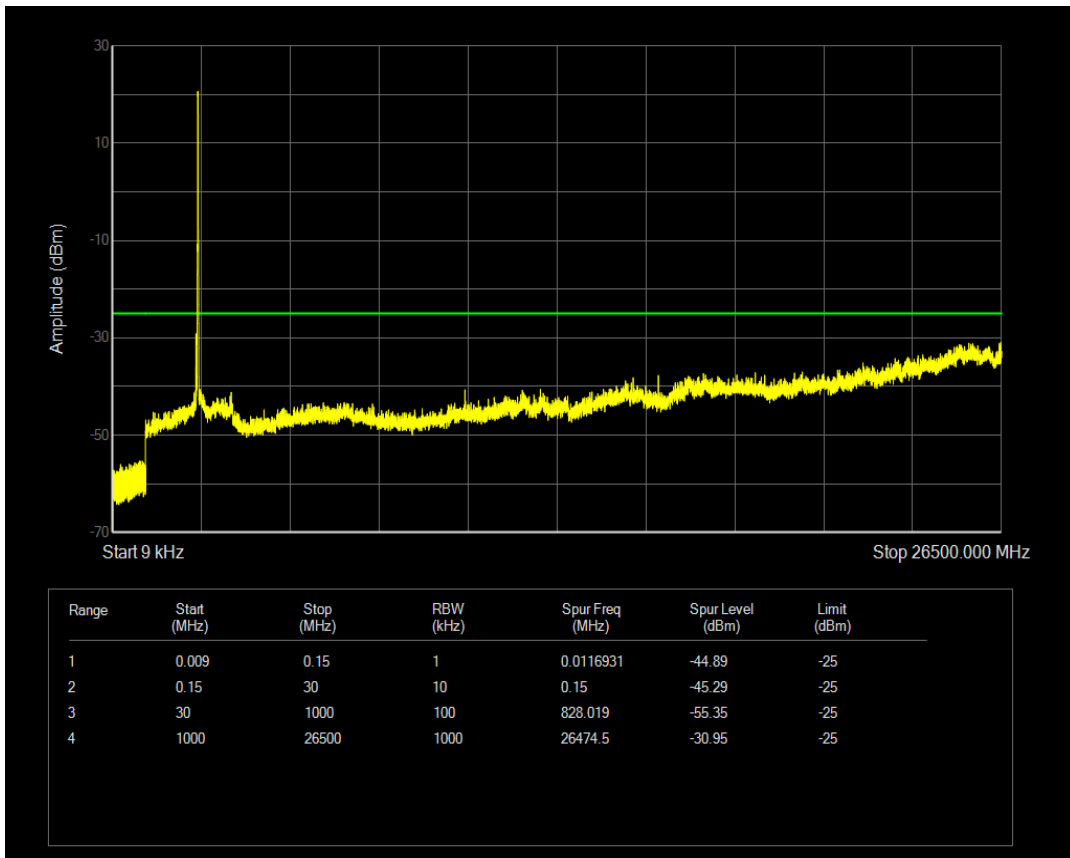

Band7 QPSK BW=15MHz Channel=20825 RB Size=75 Position=#0

Band7 QAM16 BW=15MHz Channel=20825 RB Size=1 Position=#0

Band7 QAM16 BW=15MHz Channel=20825 RB Size=75 Position=#0

Band7 QPSK BW=15MHz Channel=21100 RB Size=1 Position=#0

Band7 QPSK BW=15MHz Channel=21100 RB Size=75 Position=#0

Band7 QAM16 BW=15MHz Channel=21100 RB Size=1 Position=#0

Band7 QAM16 BW=15MHz Channel=21100 RB Size=75 Position=#0

Band7 QPSK BW=15MHz Channel=21375 RB Size=1 Position=#0

Band7 QPSK BW=15MHz Channel=21375 RB Size=75 Position=#0

Band7 QAM16 BW=15MHz Channel=21375 RB Size=1 Position=#0

Band7 QAM16 BW=15MHz Channel=21375 RB Size=75 Position=#0

Band7 QPSK BW=20MHz Channel=20850 RB Size=1 Position=#0

Band7 QPSK BW=20MHz Channel=20850 RB Size=100 Position=#0

Band7 QAM16 BW=20MHz Channel=20850 RB Size=1 Position=#0

Band7 QAM16 BW=20MHz Channel=20850 RB Size=100 Position=#0

Band7 QPSK BW=20MHz Channel=21100 RB Size=1 Position=#0