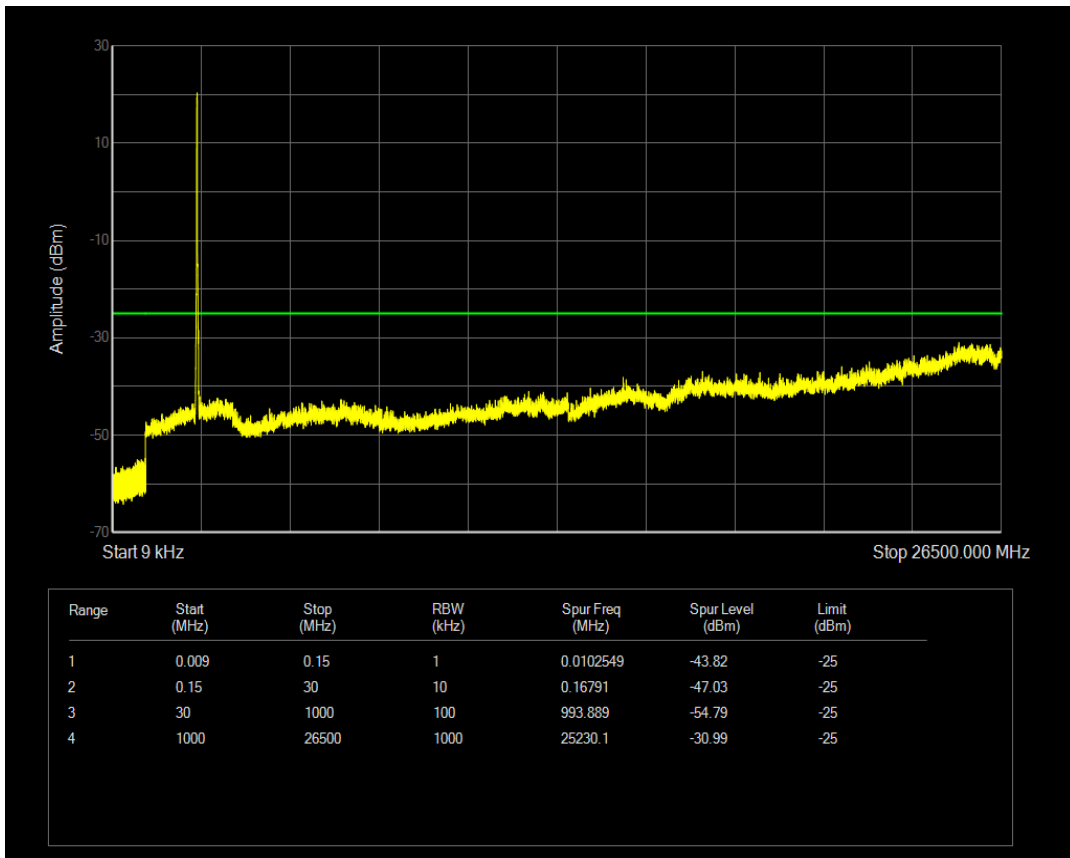

Band7 QPSK BW=15MHz Channel=21375 RB Size=75 Position=#0

Band7 QAM16 BW=15MHz Channel=21375 RB Size=1 Position=#0

Band7 QAM16 BW=15MHz Channel=21375 RB Size=75 Position=#0

Band7 QPSK BW=20MHz Channel=20850 RB Size=1 Position=#0

Band7 QPSK BW=20MHz Channel=20850 RB Size=100 Position=#0

Band7 QAM16 BW=20MHz Channel=20850 RB Size=1 Position=#0

Band7 QAM16 BW=20MHz Channel=20850 RB Size=100 Position=#0

Band7 QPSK BW=20MHz Channel=21100 RB Size=1 Position=#0

Band7 QPSK BW=20MHz Channel=21100 RB Size=100 Position=#0

Band7 QAM16 BW=20MHz Channel=21100 RB Size=1 Position=#0

Band7 QAM16 BW=20MHz Channel=21100 RB Size=100 Position=#0

Band7 QPSK BW=20MHz Channel=21350 RB Size=1 Position=#0