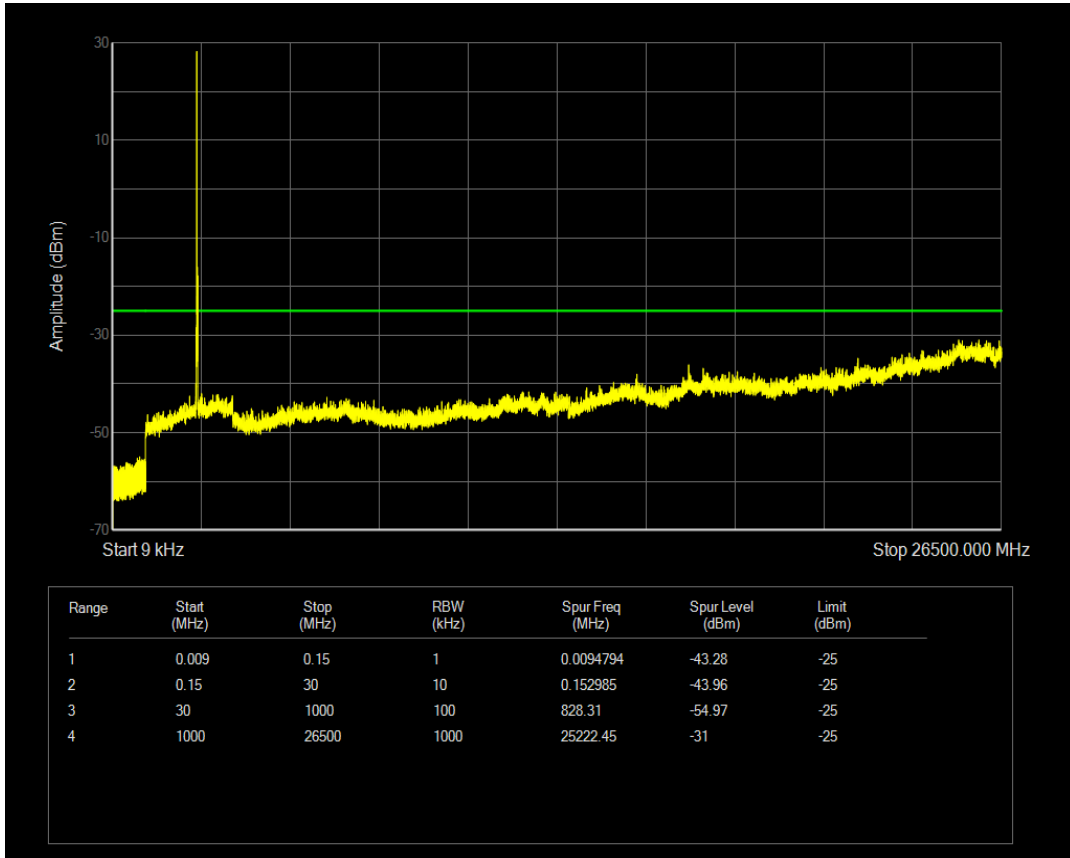

Band7 QPSK BW=15MHz Channel=20825 RB Size=75 Position=#0

Band7 QAM16 BW=15MHz Channel=20825 RB Size=1 Position=#0

Band7 QAM16 BW=15MHz Channel=20825 RB Size=75 Position=#0

Band7 QPSK BW=15MHz Channel=21100 RB Size=1 Position=#0

Band7 QPSK BW=15MHz Channel=21100 RB Size=75 Position=#0

Band7 QAM16 BW=15MHz Channel=21100 RB Size=1 Position=#0

Band7 QAM16 BW=15MHz Channel=21100 RB Size=75 Position=#0

Band7 QPSK BW=15MHz Channel=21375 RB Size=1 Position=#0

Band7 QPSK BW=15MHz Channel=21375 RB Size=75 Position=#0

Band7 QAM16 BW=15MHz Channel=21375 RB Size=1 Position=#0

Band7 QAM16 BW=15MHz Channel=21375 RB Size=75 Position=#0

Band7 QPSK BW=20MHz Channel=20850 RB Size=1 Position=#0

Band7 QPSK BW=20MHz Channel=20850 RB Size=100 Position=#0

Band7 QAM16 BW=20MHz Channel=20850 RB Size=1 Position=#0

Band7 QAM16 BW=20MHz Channel=20850 RB Size=100 Position=#0

Band7 QPSK BW=20MHz Channel=21100 RB Size=1 Position=#0