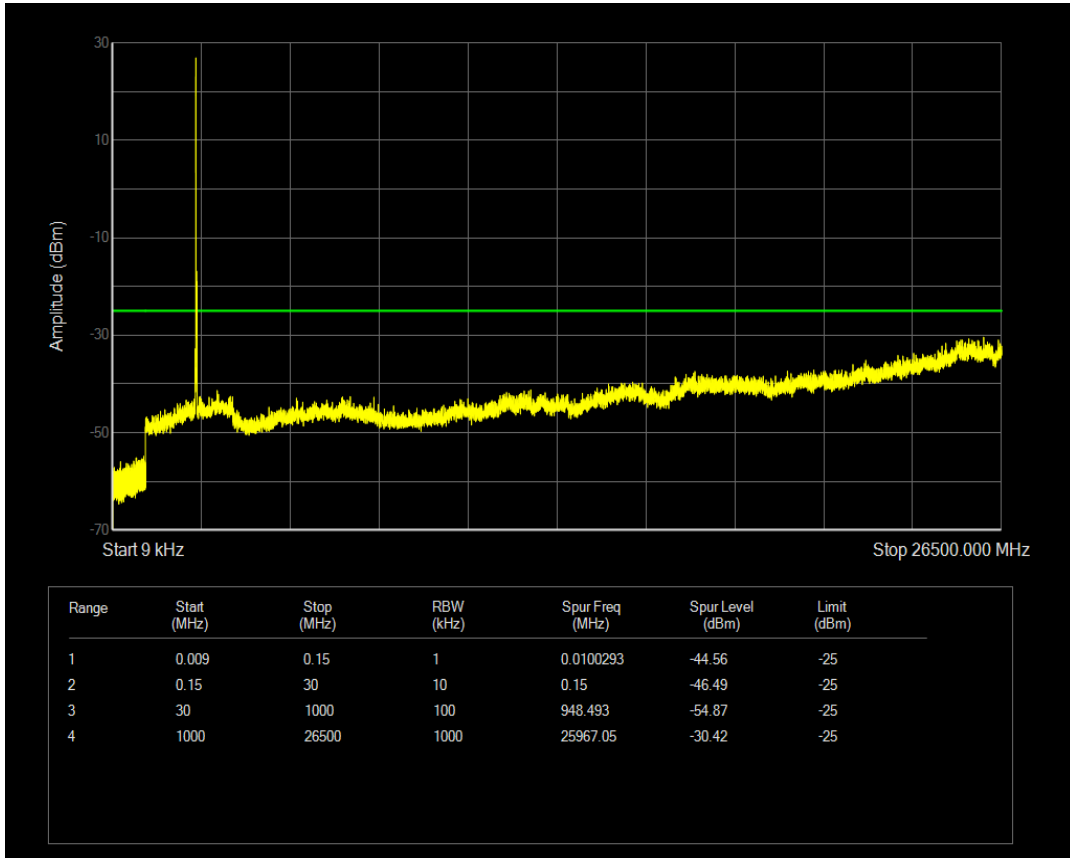

Band7 QPSK BW=15MHz Channel=20825 RB Size=75 Position=#0

Band7 QAM16 BW=15MHz Channel=20825 RB Size=1 Position=#0

Band7 QAM16 BW=15MHz Channel=20825 RB Size=75 Position=#0

Band7 QPSK BW=15MHz Channel=21100 RB Size=1 Position=#0

Band7 QPSK BW=15MHz Channel=21100 RB Size=75 Position=#0

Band7 QAM16 BW=15MHz Channel=21100 RB Size=1 Position=#0

Band7 QAM16 BW=15MHz Channel=21100 RB Size=75 Position=#0

Band7 QPSK BW=15MHz Channel=21375 RB Size=1 Position=#0

Band7 QPSK BW=15MHz Channel=21375 RB Size=75 Position=#0

Band7 QAM16 BW=15MHz Channel=21375 RB Size=1 Position=#0

Band7 QAM16 BW=15MHz Channel=21375 RB Size=75 Position=#0

Band7 QPSK BW=20MHz Channel=20850 RB Size=1 Position=#0

Band7 QPSK BW=20MHz Channel=20850 RB Size=100 Position=#0

Band7 QAM16 BW=20MHz Channel=20850 RB Size=1 Position=#0

Band7 QAM16 BW=20MHz Channel=20850 RB Size=100 Position=#0

Band7 QPSK BW=20MHz Channel=21100 RB Size=1 Position=#0