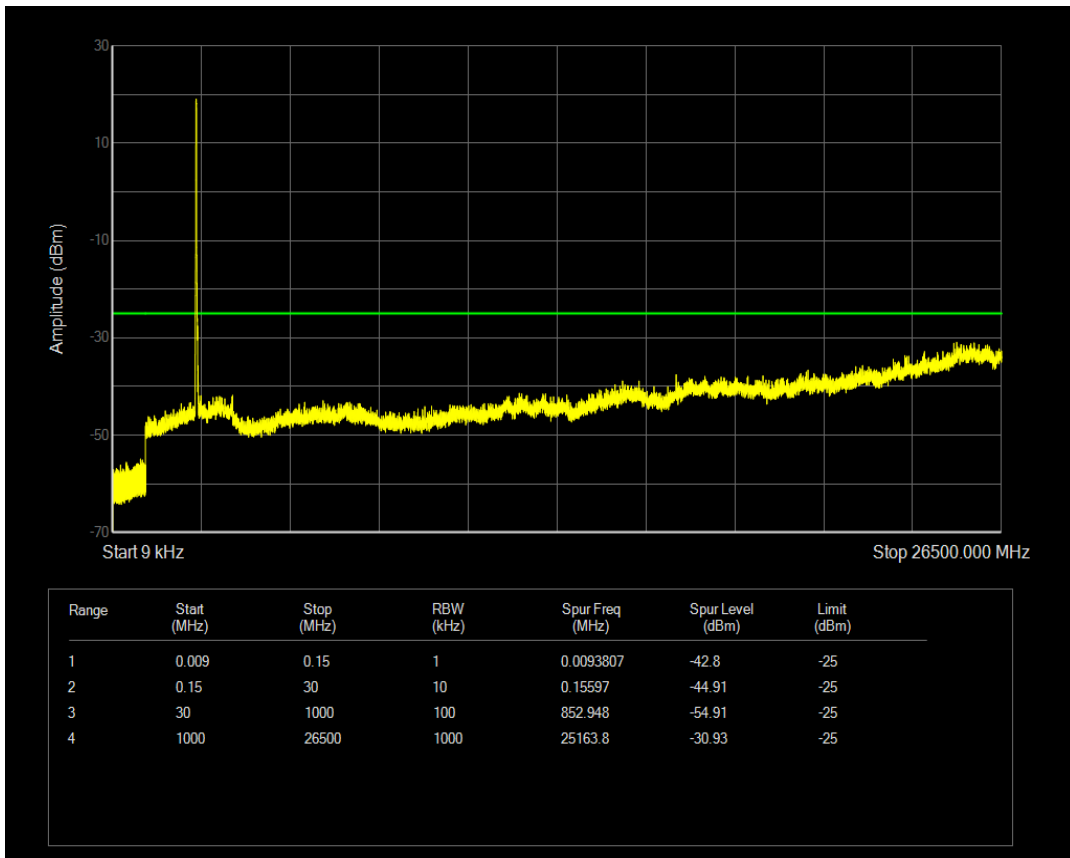

Band7 QPSK BW=15MHz Channel=20825 RB Size=75 Position=#0

Band7 QAM16 BW=15MHz Channel=20825 RB Size=1 Position=#0

Band7 QAM16 BW=15MHz Channel=20825 RB Size=75 Position=#0

Band7 QPSK BW=15MHz Channel=21100 RB Size=1 Position=#0

Band7 QPSK BW=15MHz Channel=21100 RB Size=75 Position=#0

Band7 QAM16 BW=15MHz Channel=21100 RB Size=1 Position=#0

Band7 QAM16 BW=15MHz Channel=21100 RB Size=75 Position=#0

Band7 QPSK BW=15MHz Channel=21375 RB Size=1 Position=#0

Band7 QPSK BW=15MHz Channel=21375 RB Size=75 Position=#0

Band7 QAM16 BW=15MHz Channel=21375 RB Size=1 Position=#0

Band7 QAM16 BW=15MHz Channel=21375 RB Size=75 Position=#0

Band7 QPSK BW=20MHz Channel=20850 RB Size=1 Position=#0

Band7 QPSK BW=20MHz Channel=20850 RB Size=100 Position=#0

Band7 QAM16 BW=20MHz Channel=20850 RB Size=1 Position=#0

Band7 QAM16 BW=20MHz Channel=20850 RB Size=100 Position=#0

Band7 QPSK BW=20MHz Channel=21100 RB Size=1 Position=#0