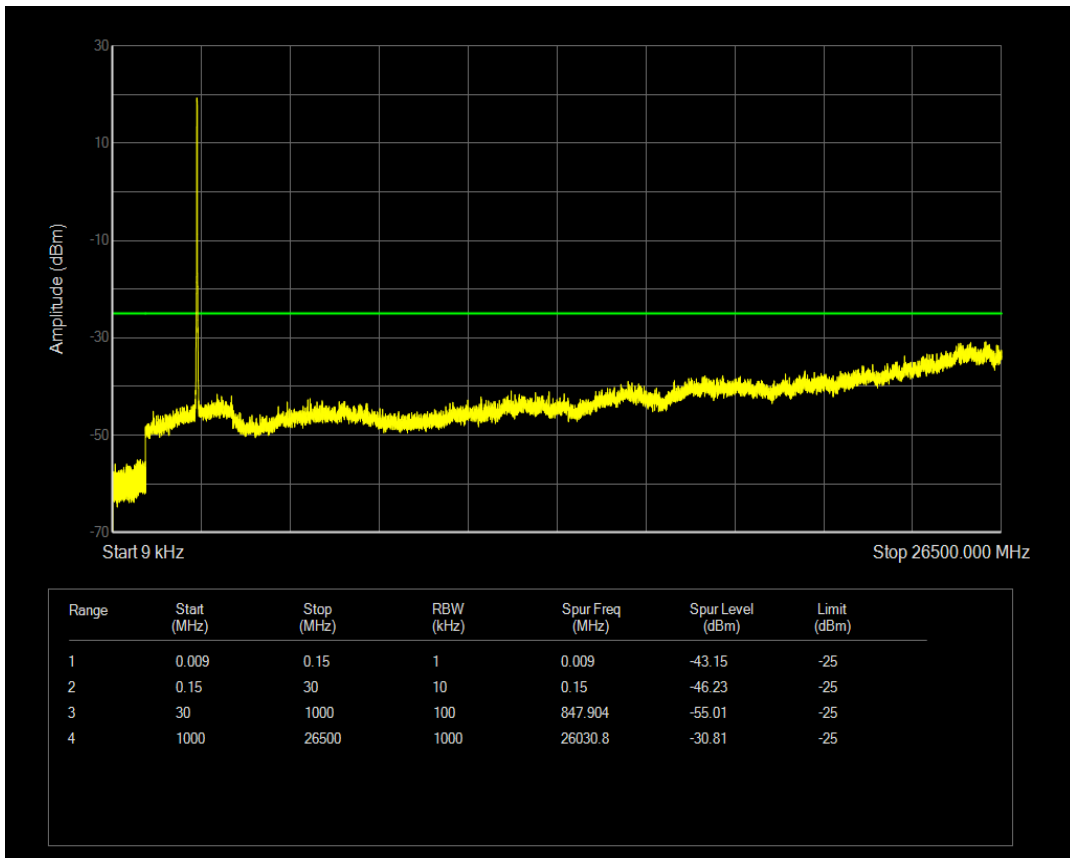

Band7 QPSK BW=15MHz Channel=20825 RB Size=75 Position=#0

Band7 QAM16 BW=15MHz Channel=20825 RB Size=1 Position=#0

Band7 QAM16 BW=15MHz Channel=20825 RB Size=75 Position=#0

Band7 QPSK BW=15MHz Channel=21100 RB Size=1 Position=#0

Band7 QPSK BW=15MHz Channel=21100 RB Size=75 Position=#0

Band7 QAM16 BW=15MHz Channel=21100 RB Size=1 Position=#0

Band7 QAM16 BW=15MHz Channel=21100 RB Size=75 Position=#0

Band7 QPSK BW=15MHz Channel=21375 RB Size=1 Position=#0

Band7 QPSK BW=15MHz Channel=21375 RB Size=75 Position=#0

Band7 QAM16 BW=15MHz Channel=21375 RB Size=1 Position=#0

Band7 QAM16 BW=15MHz Channel=21375 RB Size=75 Position=#0

Band7 QPSK BW=20MHz Channel=20850 RB Size=1 Position=#0

Band7 QPSK BW=20MHz Channel=20850 RB Size=100 Position=#0

Band7 QAM16 BW=20MHz Channel=20850 RB Size=1 Position=#0

Band7 QAM16 BW=20MHz Channel=20850 RB Size=100 Position=#0

Band7 QPSK BW=20MHz Channel=21100 RB Size=1 Position=#0