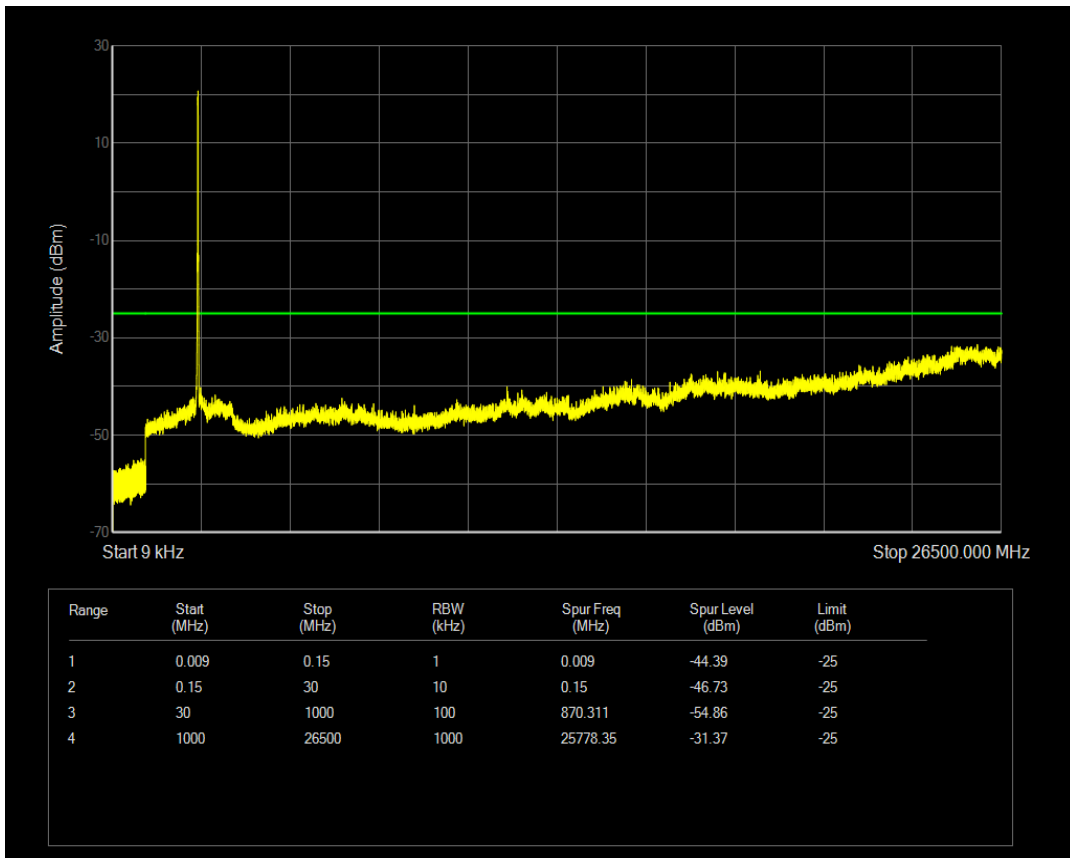

Band7 QPSK BW=15MHz Channel=20825 RB Size=75 Position=#0

Band7 QAM16 BW=15MHz Channel=20825 RB Size=1 Position=#0

Band7 QAM16 BW=15MHz Channel=20825 RB Size=75 Position=#0

Band7 QPSK BW=15MHz Channel=21100 RB Size=1 Position=#0

Band7 QPSK BW=15MHz Channel=21100 RB Size=75 Position=#0

Band7 QAM16 BW=15MHz Channel=21100 RB Size=1 Position=#0

Band7 QAM16 BW=15MHz Channel=21100 RB Size=75 Position=#0

Band7 QPSK BW=15MHz Channel=21375 RB Size=1 Position=#0

Band7 QPSK BW=15MHz Channel=21375 RB Size=75 Position=#0

Band7 QAM16 BW=15MHz Channel=21375 RB Size=1 Position=#0

Band7 QAM16 BW=15MHz Channel=21375 RB Size=75 Position=#0

Band7 QPSK BW=20MHz Channel=20850 RB Size=1 Position=#0

Band7 QPSK BW=20MHz Channel=20850 RB Size=100 Position=#0

Band7 QAM16 BW=20MHz Channel=20850 RB Size=1 Position=#0

Band7 QAM16 BW=20MHz Channel=20850 RB Size=100 Position=#0

Band7 QPSK BW=20MHz Channel=21100 RB Size=1 Position=#0