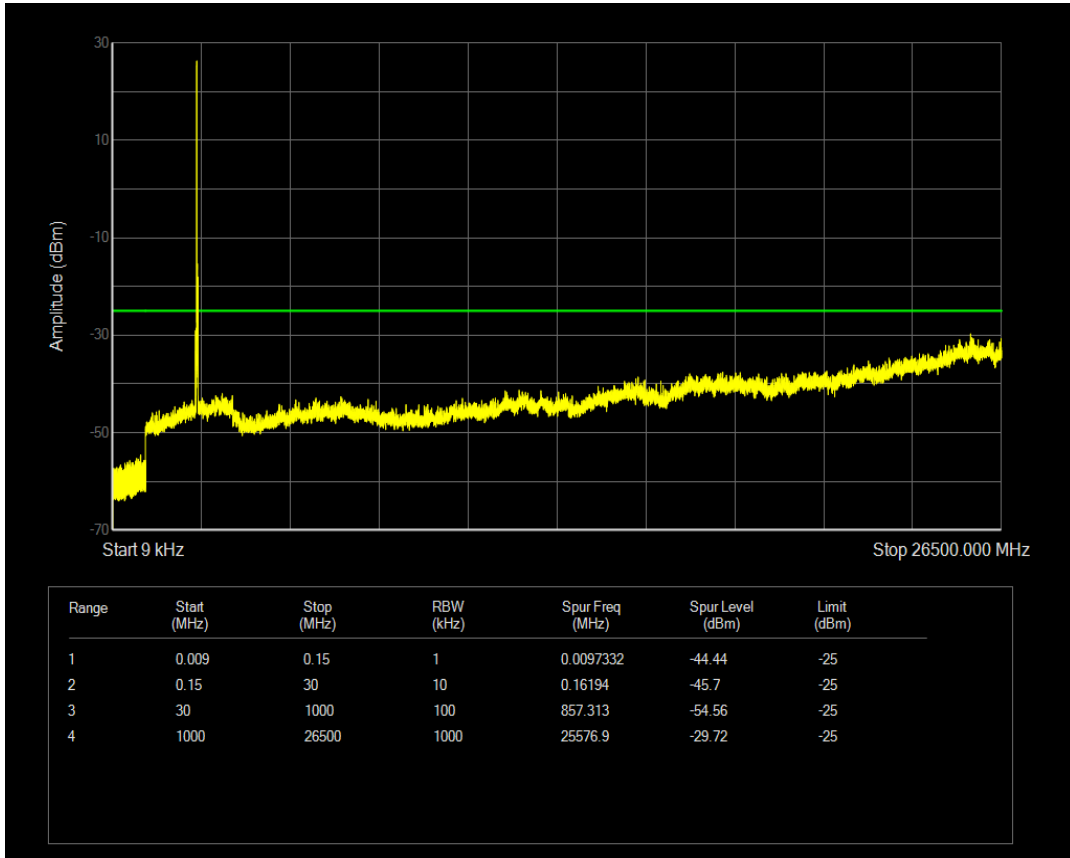

Band7 QPSK BW=15MHz Channel=21375 RB Size=75 Position=#0

Band7 QAM16 BW=15MHz Channel=21375 RB Size=1 Position=#0

Band7 QAM16 BW=15MHz Channel=21375 RB Size=75 Position=#0

Band7 QPSK BW=20MHz Channel=20850 RB Size=1 Position=#0

Band7 QPSK BW=20MHz Channel=20850 RB Size=100 Position=#0

Band7 QAM16 BW=20MHz Channel=20850 RB Size=1 Position=#0

Band7 QAM16 BW=20MHz Channel=20850 RB Size=100 Position=#0

Band7 QPSK BW=20MHz Channel=21100 RB Size=1 Position=#0

Band7 QPSK BW=20MHz Channel=21100 RB Size=100 Position=#0

Band7 QAM16 BW=20MHz Channel=21100 RB Size=1 Position=#0

Band7 QAM16 BW=20MHz Channel=21100 RB Size=100 Position=#0

Band7 QPSK BW=20MHz Channel=21350 RB Size=1 Position=#0