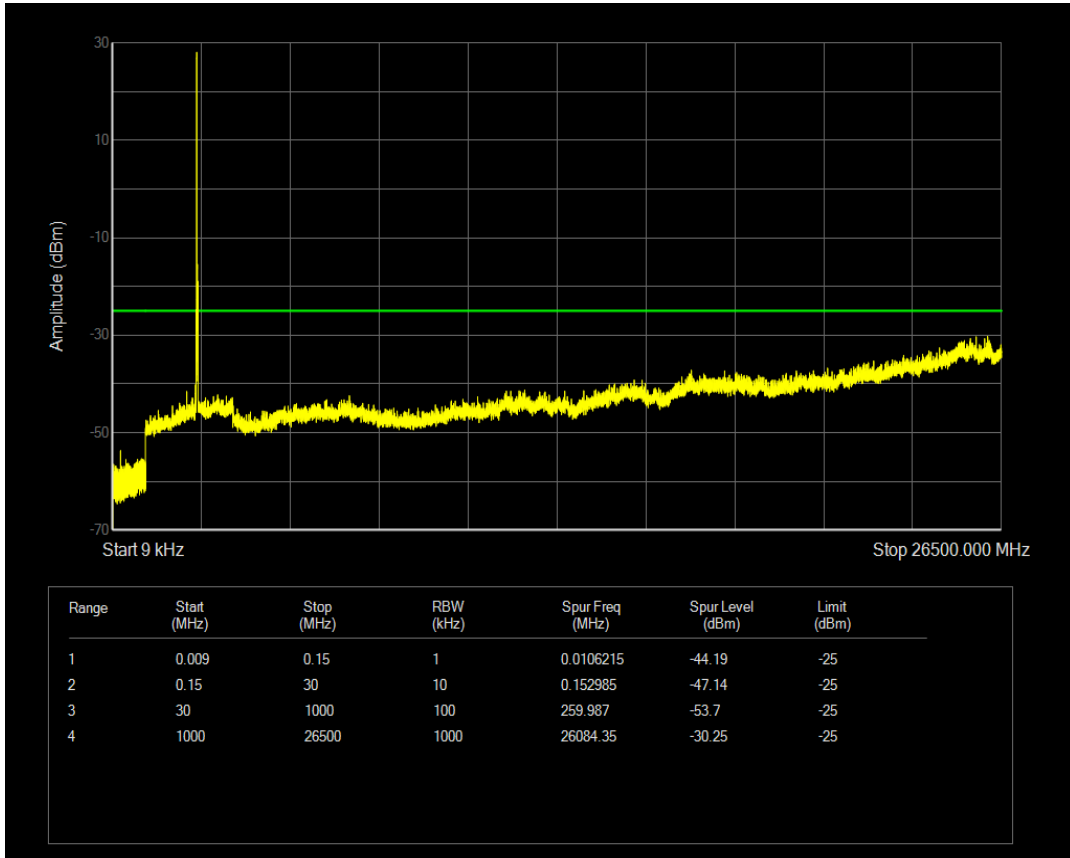

Band7 QPSK BW=15MHz Channel=21375 RB Size=75 Position=#0

Band7 QAM16 BW=15MHz Channel=21375 RB Size=1 Position=#0

Band7 QAM16 BW=15MHz Channel=21375 RB Size=75 Position=#0

Band7 QPSK BW=20MHz Channel=20850 RB Size=1 Position=#0

Band7 QPSK BW=20MHz Channel=20850 RB Size=100 Position=#0

Band7 QAM16 BW=20MHz Channel=20850 RB Size=1 Position=#0

Band7 QAM16 BW=20MHz Channel=20850 RB Size=100 Position=#0

Band7 QPSK BW=20MHz Channel=21100 RB Size=1 Position=#0

Band7 QPSK BW=20MHz Channel=21100 RB Size=100 Position=#0

Band7 QAM16 BW=20MHz Channel=21100 RB Size=1 Position=#0

Band7 QAM16 BW=20MHz Channel=21100 RB Size=100 Position=#0

Band7 QPSK BW=20MHz Channel=21350 RB Size=1 Position=#0