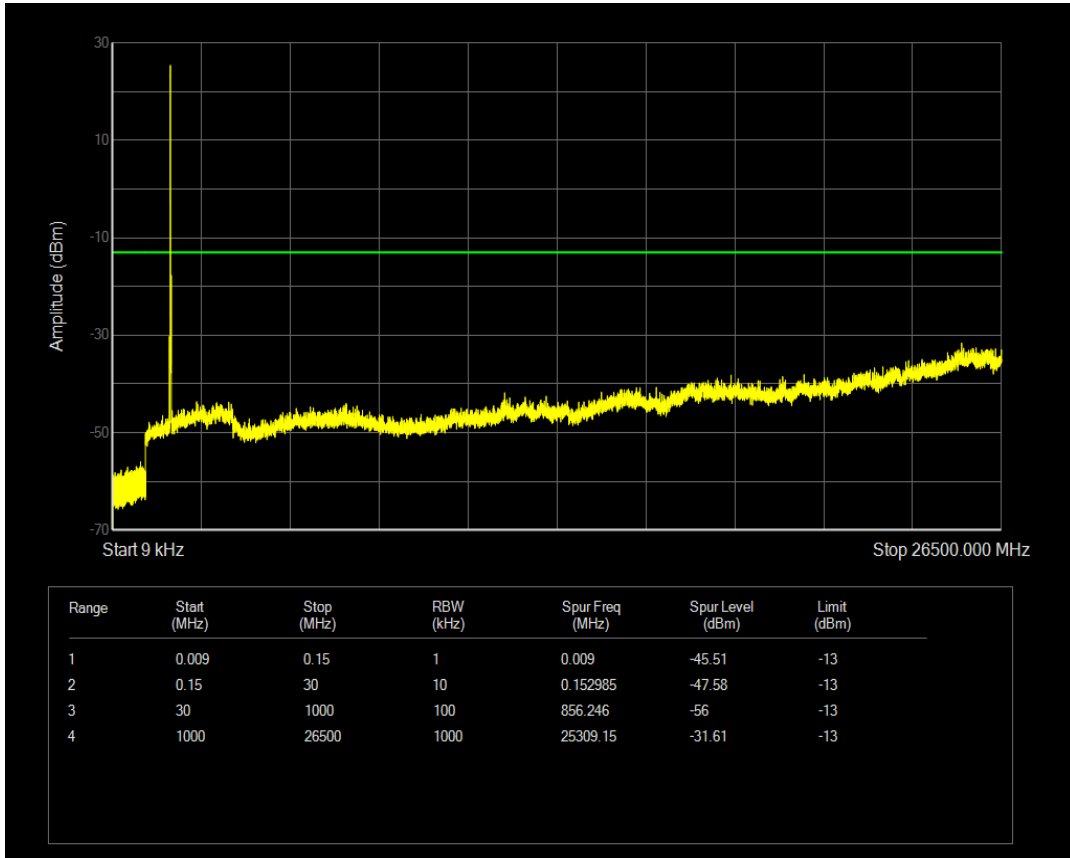

Band4 QPSK BW=15MHz Channel=20025 RB Size=75 Position=#0

Band4 QAM16 BW=15MHz Channel=20025 RB Size=1 Position=#0

Band4 QAM16 BW=15MHz Channel=20025 RB Size=75 Position=#0

Band4 QPSK BW=15MHz Channel=20175 RB Size=1 Position=#0

Band4 QPSK BW=15MHz Channel=20175 RB Size=75 Position=#0

Band4 QAM16 BW=15MHz Channel=20175 RB Size=1 Position=#0

Band4 QAM16 BW=15MHz Channel=20175 RB Size=75 Position=#0

Band4 QPSK BW=15MHz Channel=20325 RB Size=1 Position=#0

Band4 QPSK BW=15MHz Channel=20325 RB Size=75 Position=#0

Band4 QAM16 BW=15MHz Channel=20325 RB Size=1 Position=#0

Band4 QAM16 BW=15MHz Channel=20325 RB Size=75 Position=#0

Band4 QPSK BW=20MHz Channel=20050 RB Size=1 Position=#0