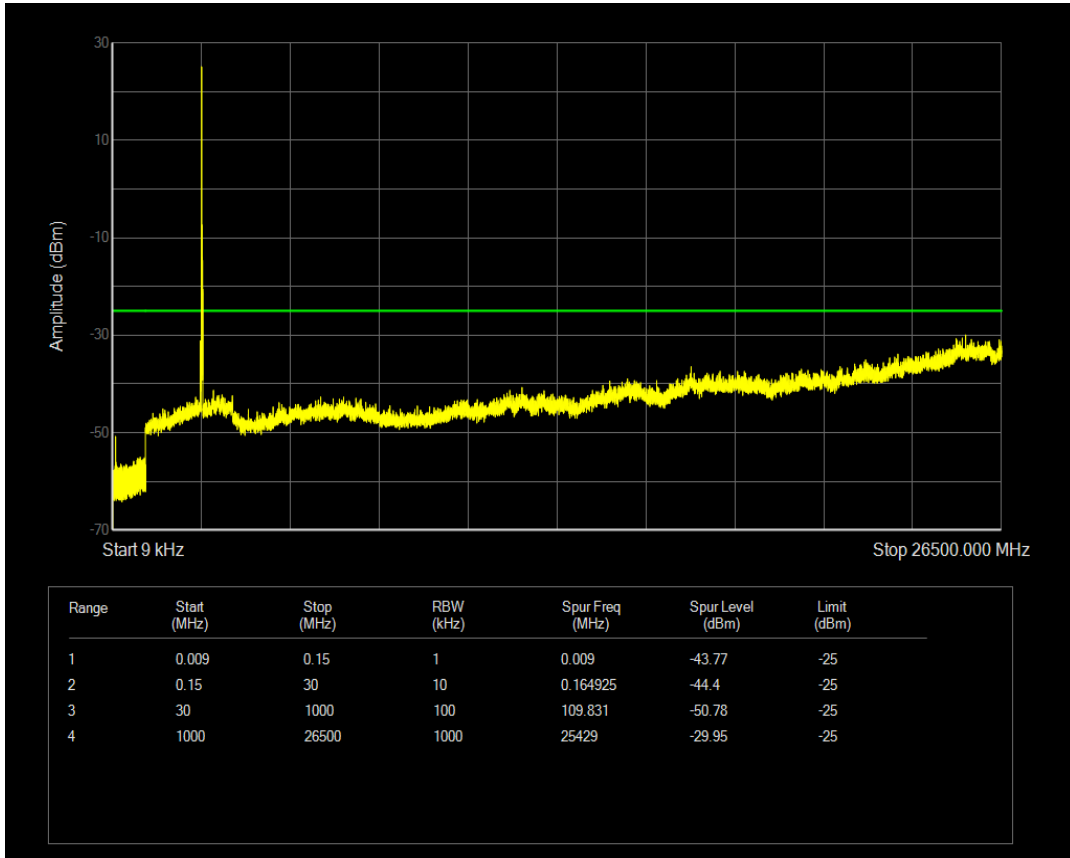

Band41 QPSK BW=20MHz Channel=40620 RB Size=100 Position=#0

Band41 QAM16 BW=20MHz Channel=40620 RB Size=1 Position=#0

Band41 QAM16 BW=20MHz Channel=40620 RB Size=100 Position=#0

Band41 QPSK BW=20MHz Channel=41490 RB Size=1 Position=#0