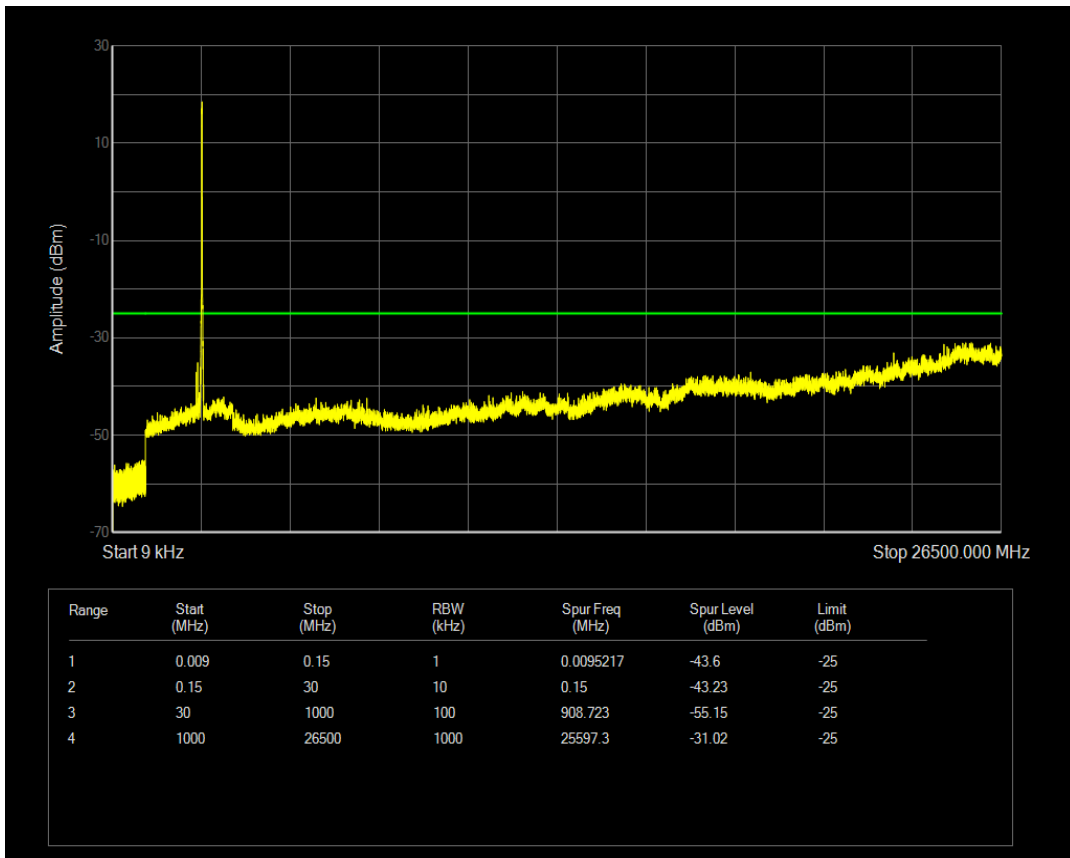

Band41 QAM16 BW=20MHz Channel=41490 RB Size=100 Position=#0

Band5 QPSK BW=1.4MHz Channel=20407 RB Size=1 Position=#0