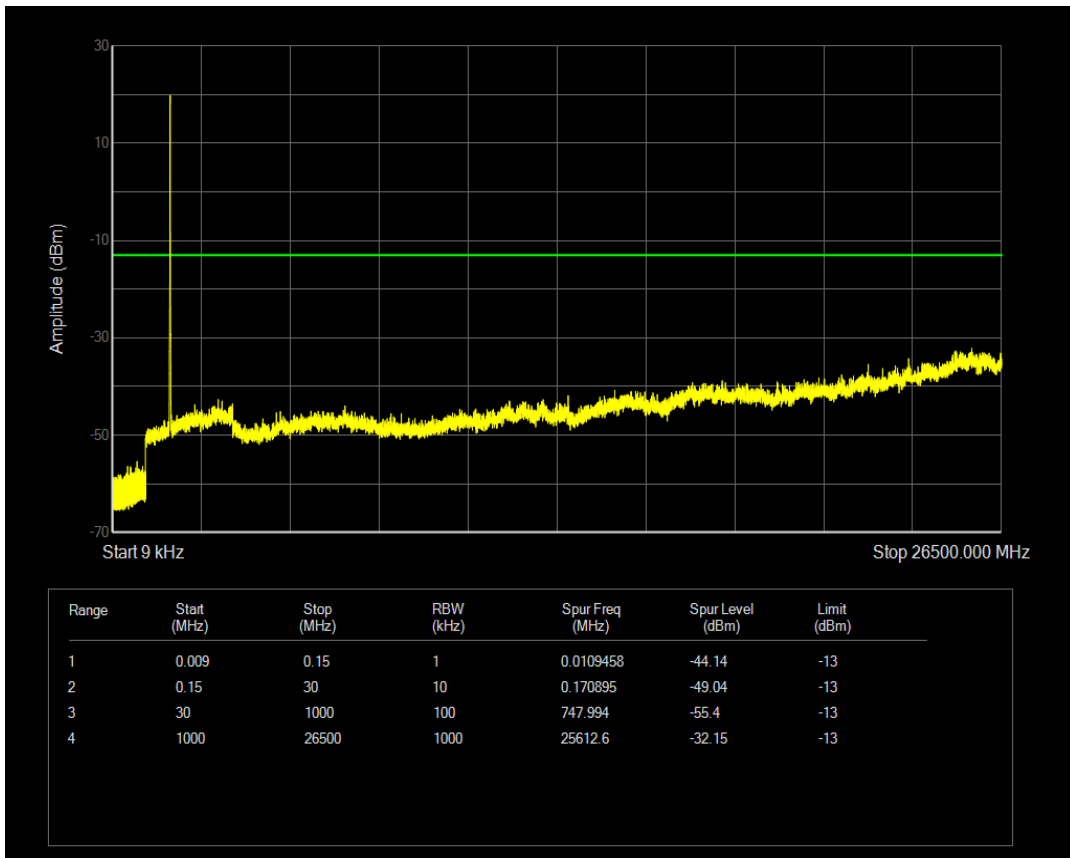

Band4 QPSK BW=5MHz Channel=20375 RB Size=25 Position=#0

Band4 QAM16 BW=5MHz Channel=20375 RB Size=1 Position=#0

Band4 QAM16 BW=5MHz Channel=20375 RB Size=25 Position=#0

Band4 QPSK BW=10MHz Channel=20000 RB Size=1 Position=#0

Band4 QPSK BW=10MHz Channel=20000 RB Size=50 Position=#0

Band4 QAM16 BW=10MHz Channel=20000 RB Size=1 Position=#0

Band4 QAM16 BW=10MHz Channel=20000 RB Size=50 Position=#0

Band4 QPSK BW=10MHz Channel=20175 RB Size=1 Position=#0

Band4 QPSK BW=10MHz Channel=20175 RB Size=50 Position=#0

Band4 QAM16 BW=10MHz Channel=20175 RB Size=1 Position=#0

Band4 QAM16 BW=10MHz Channel=20175 RB Size=50 Position=#0

Band4 QPSK BW=10MHz Channel=20350 RB Size=1 Position=#0