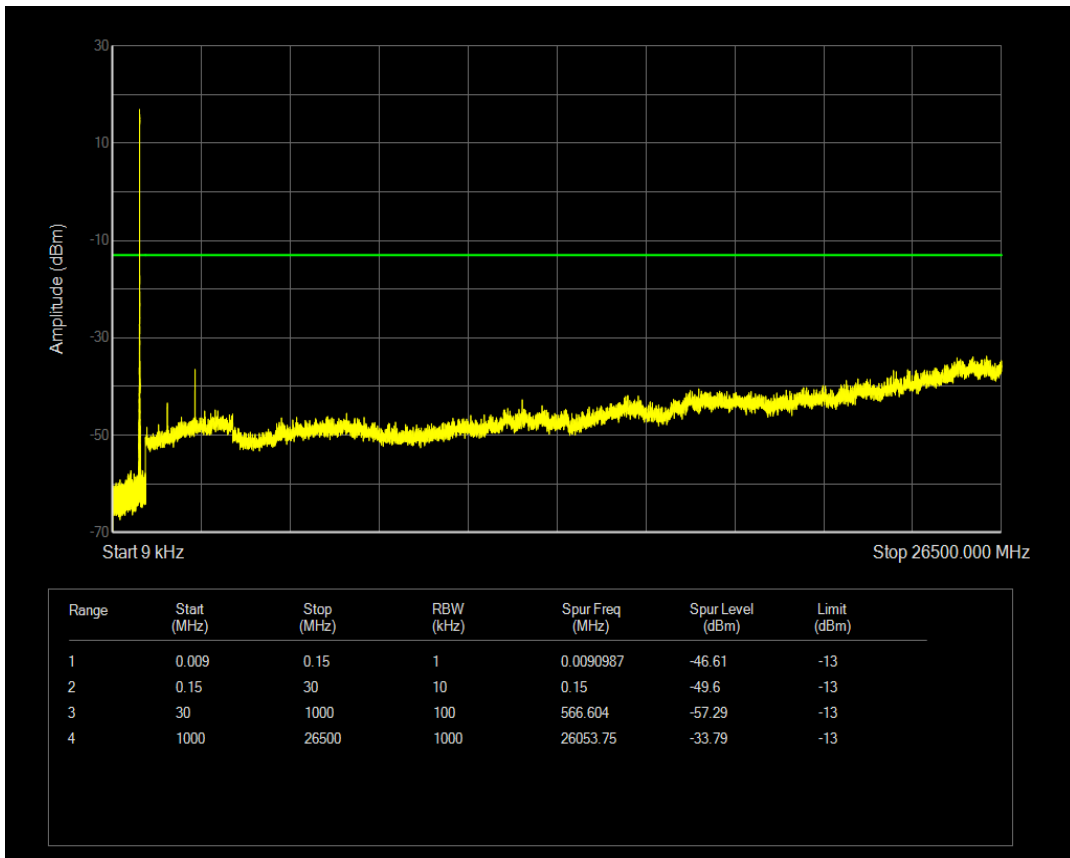

Band5 QPSK BW=3MHz Channel=20415 RB Size=15 Position=#0

Band5 QAM16 BW=3MHz Channel=20415 RB Size=1 Position=#0