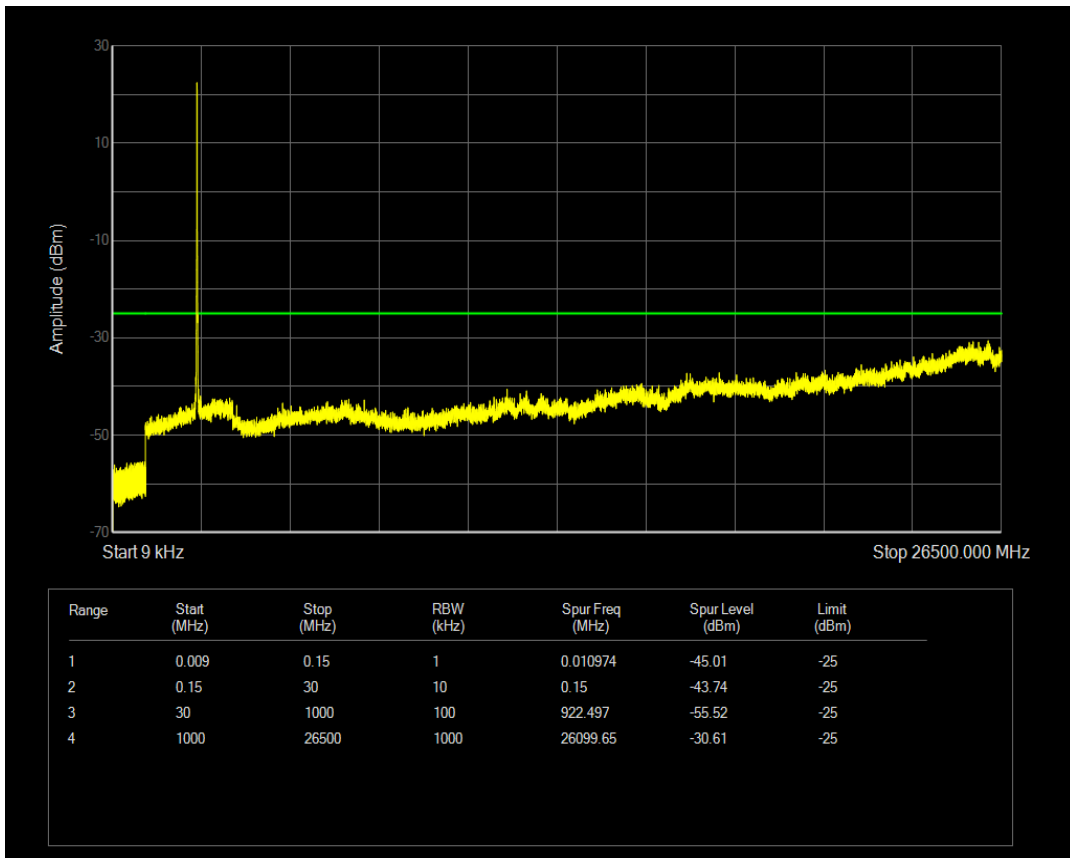

Band7 QPSK BW=10MHz Channel=21100 RB Size=50 Position=#0

Band7 QAM16 BW=10MHz Channel=21100 RB Size=1 Position=#0