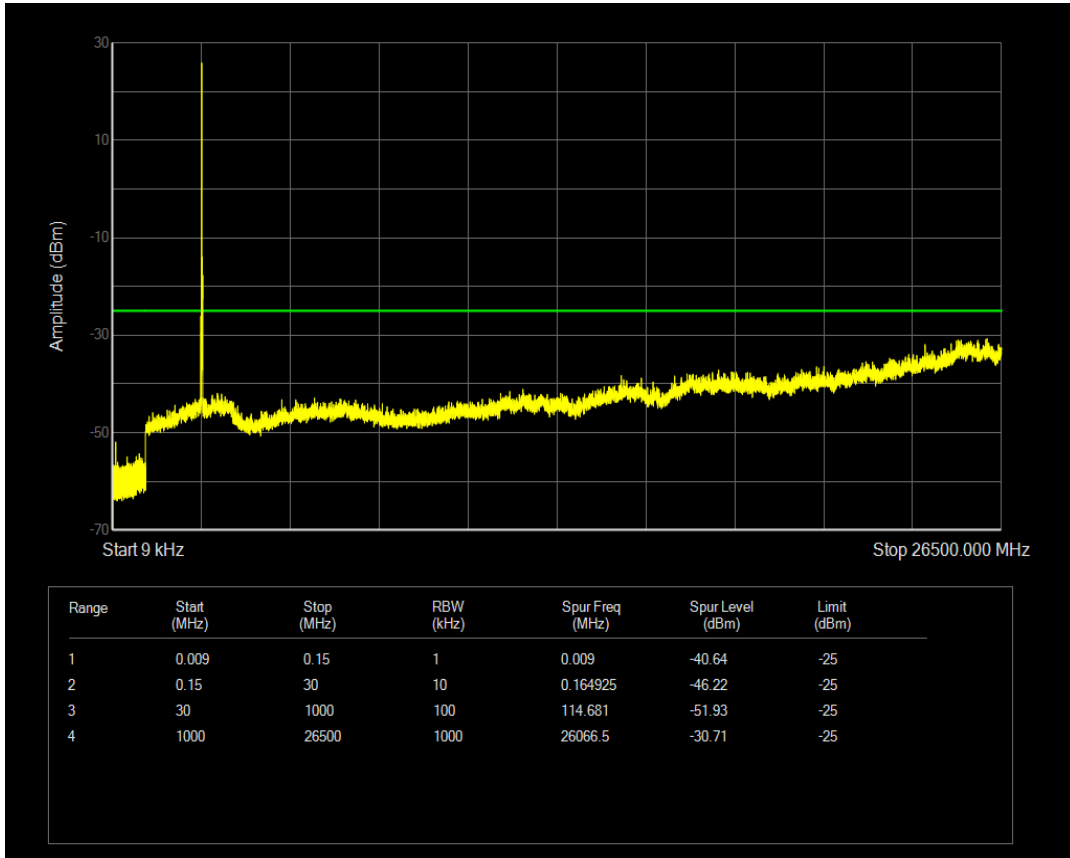

Band41 QAM16 BW=15MHz Channel=41515 RB Size=1 Position=#0

Band41 QAM16 BW=15MHz Channel=41515 RB Size=75 Position=#0