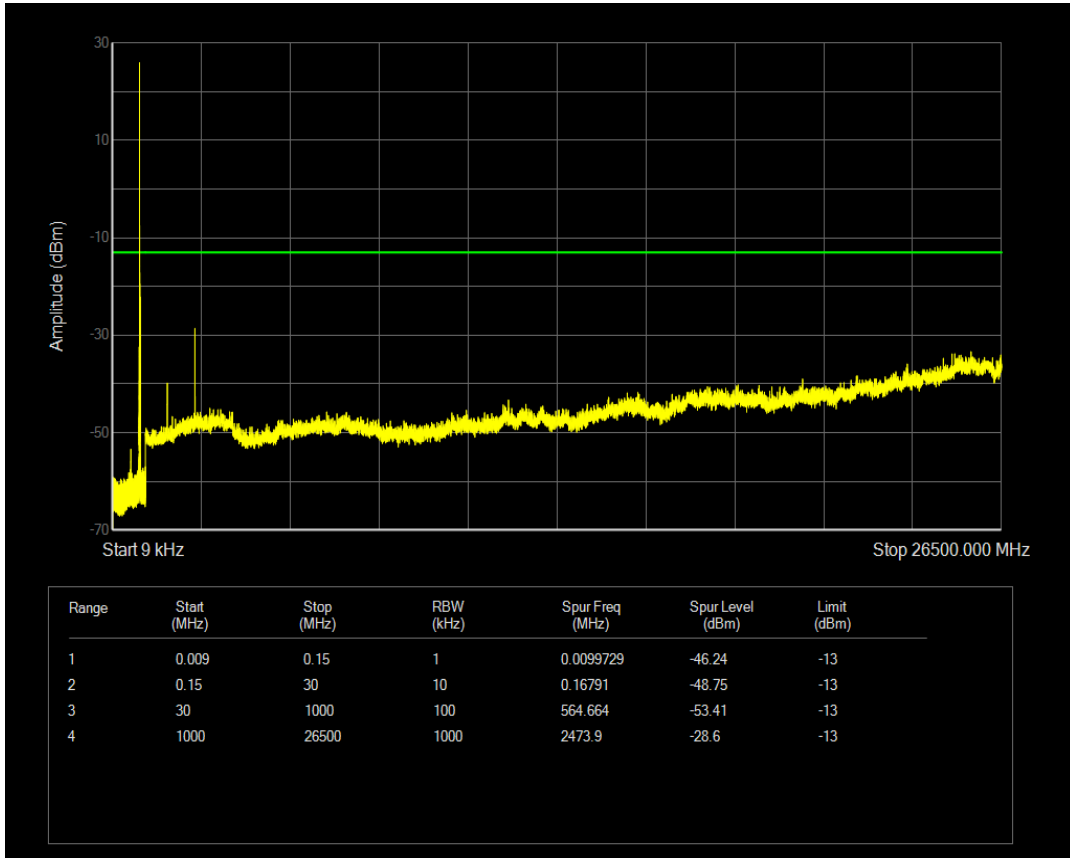

Band5 QPSK BW=5MHz Channel=20625 RB Size=25 Position=#0

Band5 QAM16 BW=5MHz Channel=20625 RB Size=1 Position=#0

Band5 QAM16 BW=5MHz Channel=20625 RB Size=25 Position=#0

Band5 QPSK BW=10MHz Channel=20450 RB Size=1 Position=#0

Band5 QPSK BW=10MHz Channel=20450 RB Size=50 Position=#0

Band5 QAM16 BW=10MHz Channel=20450 RB Size=1 Position=#0

Band5 QAM16 BW=10MHz Channel=20450 RB Size=50 Position=#0

Band5 QPSK BW=10MHz Channel=20525 RB Size=1 Position=#0