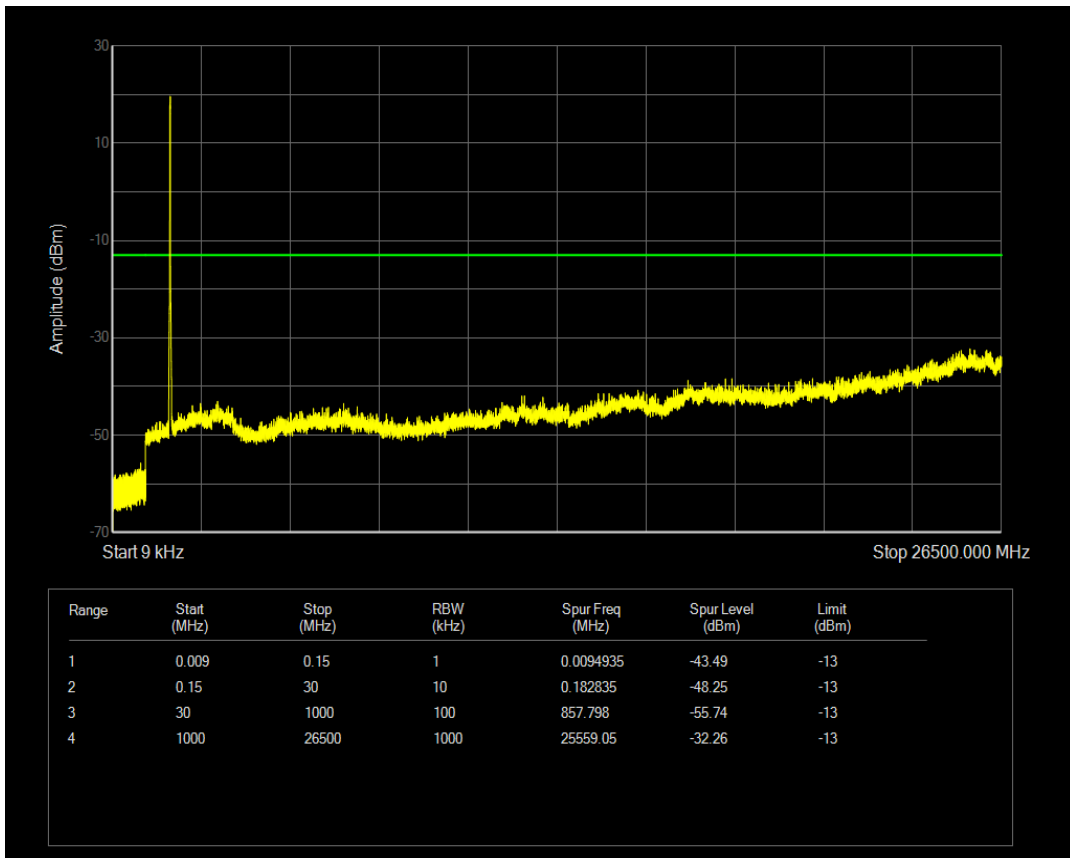

Band4 QPSK BW=20MHz Channel=20050 RB Size=100 Position=#0

Band4 QAM16 BW=20MHz Channel=20050 RB Size=1 Position=#0

Band4 QAM16 BW=20MHz Channel=20050 RB Size=100 Position=#0

Band4 QPSK BW=20MHz Channel=20175 RB Size=1 Position=#0

Band4 QPSK BW=20MHz Channel=20175 RB Size=100 Position=#0

Band4 QAM16 BW=20MHz Channel=20175 RB Size=1 Position=#0

Band4 QAM16 BW=20MHz Channel=20175 RB Size=100 Position=#0

Band4 QPSK BW=20MHz Channel=20300 RB Size=1 Position=#0