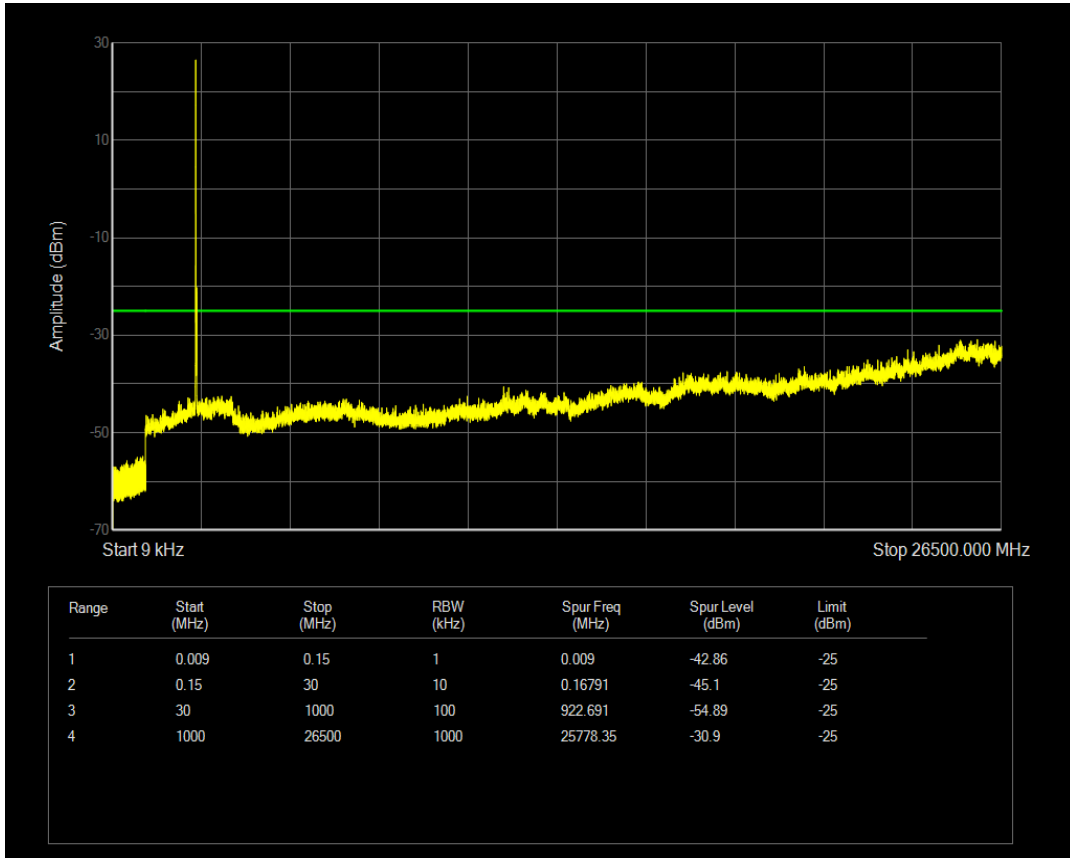

Band41 QAM16 BW=15MHz Channel=39725 RB Size=1 Position=#0

Band41 QAM16 BW=15MHz Channel=39725 RB Size=75 Position=#0