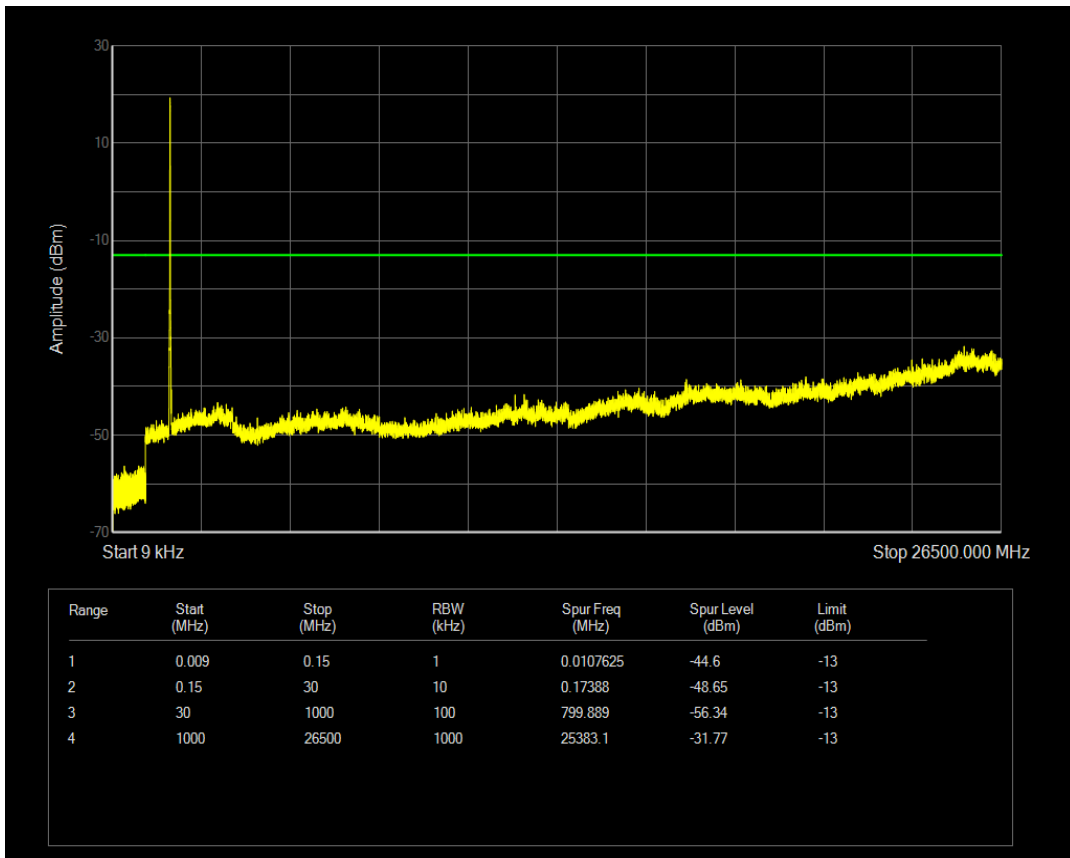

Band4 QPSK BW=10MHz Channel=20350 RB Size=50 Position=#0

Band4 QAM16 BW=10MHz Channel=20350 RB Size=1 Position=#0

Band4 QAM16 BW=10MHz Channel=20350 RB Size=50 Position=#0

Band4 QPSK BW=15MHz Channel=20025 RB Size=1 Position=#0

Band4 QPSK BW=15MHz Channel=20025 RB Size=75 Position=#0

Band4 QAM16 BW=15MHz Channel=20025 RB Size=1 Position=#0

Band4 QAM16 BW=15MHz Channel=20025 RB Size=75 Position=#0

Band4 QPSK BW=15MHz Channel=20175 RB Size=1 Position=#0

Band4 QPSK BW=15MHz Channel=20175 RB Size=75 Position=#0

Band4 QAM16 BW=15MHz Channel=20175 RB Size=1 Position=#0

Band4 QAM16 BW=15MHz Channel=20175 RB Size=75 Position=#0

Band4 QPSK BW=15MHz Channel=20325 RB Size=1 Position=#0