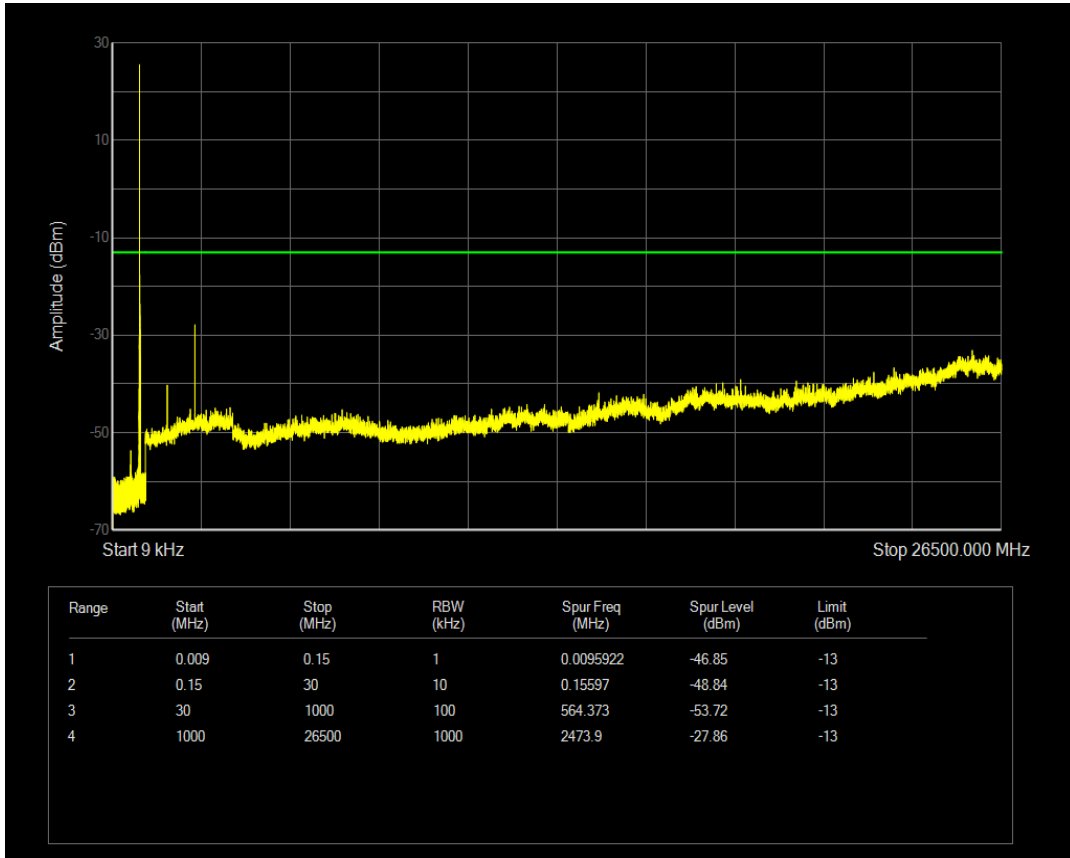

Band5 QPSK BW=3MHz Channel=20635 RB Size=15 Position=#0

Band5 QAM16 BW=3MHz Channel=20635 RB Size=1 Position=#0

Band5 QAM16 BW=3MHz Channel=20635 RB Size=15 Position=#0

Band5 QPSK BW=5MHz Channel=20425 RB Size=1 Position=#0

Band5 QPSK BW=5MHz Channel=20425 RB Size=25 Position=#0

Band5 QAM16 BW=5MHz Channel=20425 RB Size=1 Position=#0

Band5 QAM16 BW=5MHz Channel=20425 RB Size=25 Position=#0

Band5 QPSK BW=5MHz Channel=20525 RB Size=1 Position=#0