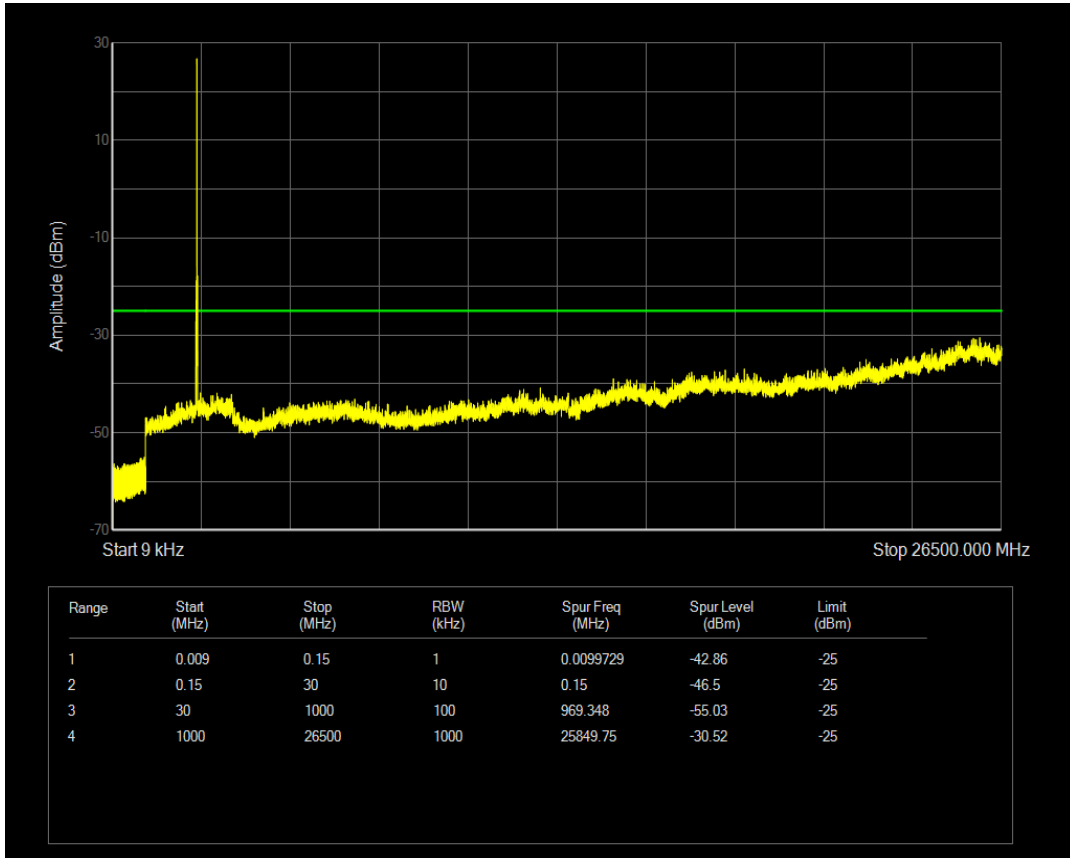

Band7 QPSK BW=10MHz Channel=20800 RB Size=50 Position=#0

Band7 QAM16 BW=10MHz Channel=20800 RB Size=1 Position=#0

Band7 QAM16 BW=10MHz Channel=20800 RB Size=50 Position=#0

Band7 QPSK BW=10MHz Channel=21100 RB Size=1 Position=#0