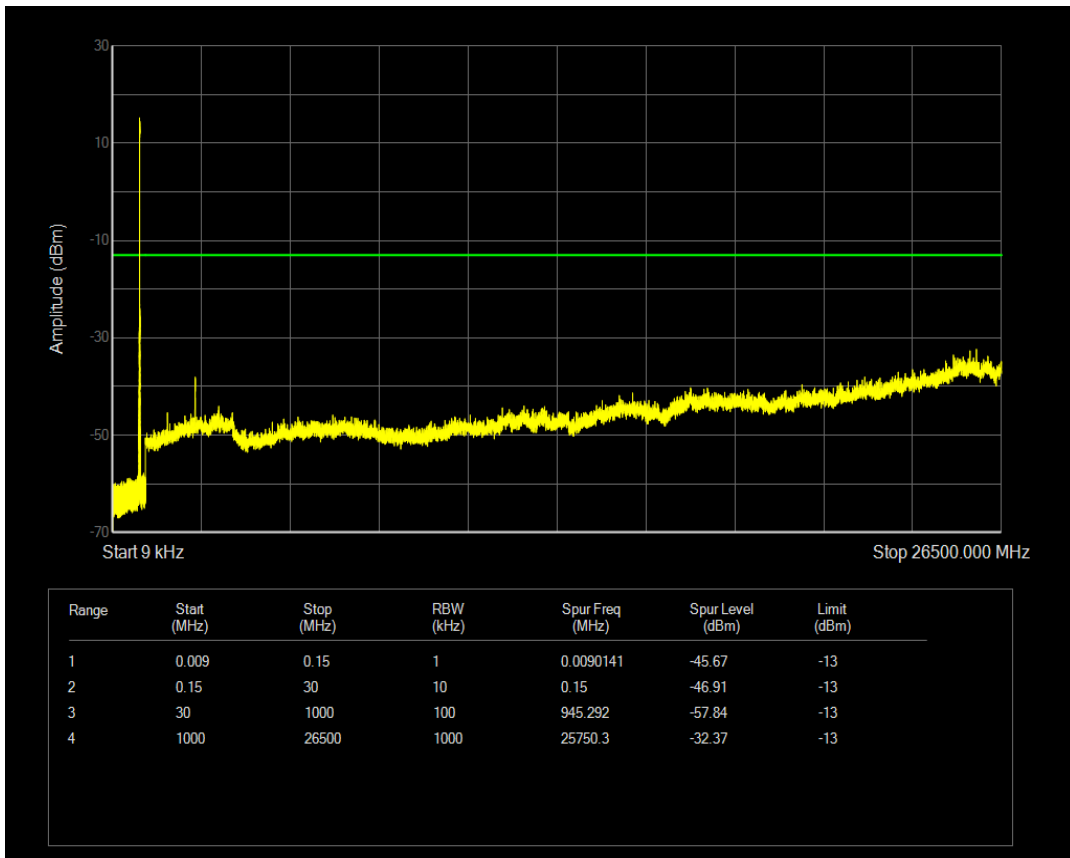

Band5 QPSK BW=3MHz Channel=20635 RB Size=15 Position=#0

Band5 QAM16 BW=3MHz Channel=20635 RB Size=1 Position=#0

Band5 QAM16 BW=3MHz Channel=20635 RB Size=15 Position=#0

Band5 QPSK BW=5MHz Channel=20425 RB Size=1 Position=#0

Band5 QPSK BW=5MHz Channel=20425 RB Size=25 Position=#0

Band5 QAM16 BW=5MHz Channel=20425 RB Size=1 Position=#0

Band5 QAM16 BW=5MHz Channel=20425 RB Size=25 Position=#0

Band5 QPSK BW=5MHz Channel=20525 RB Size=1 Position=#0