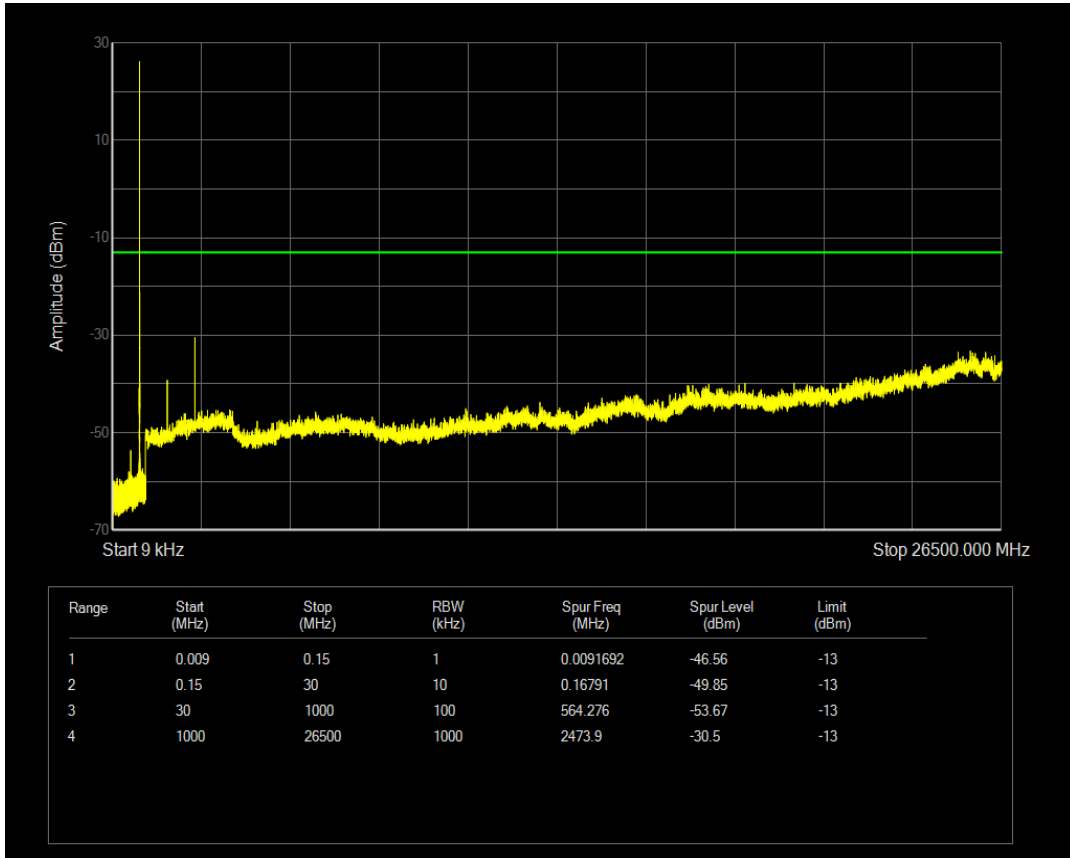

Band41 QPSK BW=20MHz Channel=41490 RB Size=100 Position=#0

Band41 QAM16 BW=20MHz Channel=41490 RB Size=1 Position=#0

Band41 QAM16 BW=20MHz Channel=41490 RB Size=100 Position=#0

Band5 QPSK BW=1.4MHz Channel=20407 RB Size=1 Position=#0

Band5 QPSK BW=1.4MHz Channel=20407 RB Size=6 Position=#0

Band5 QAM16 BW=1.4MHz Channel=20407 RB Size=1 Position=#0

Band5 QAM16 BW=1.4MHz Channel=20407 RB Size=6 Position=#0

Band5 QPSK BW=1.4MHz Channel=20525 RB Size=1 Position=#0