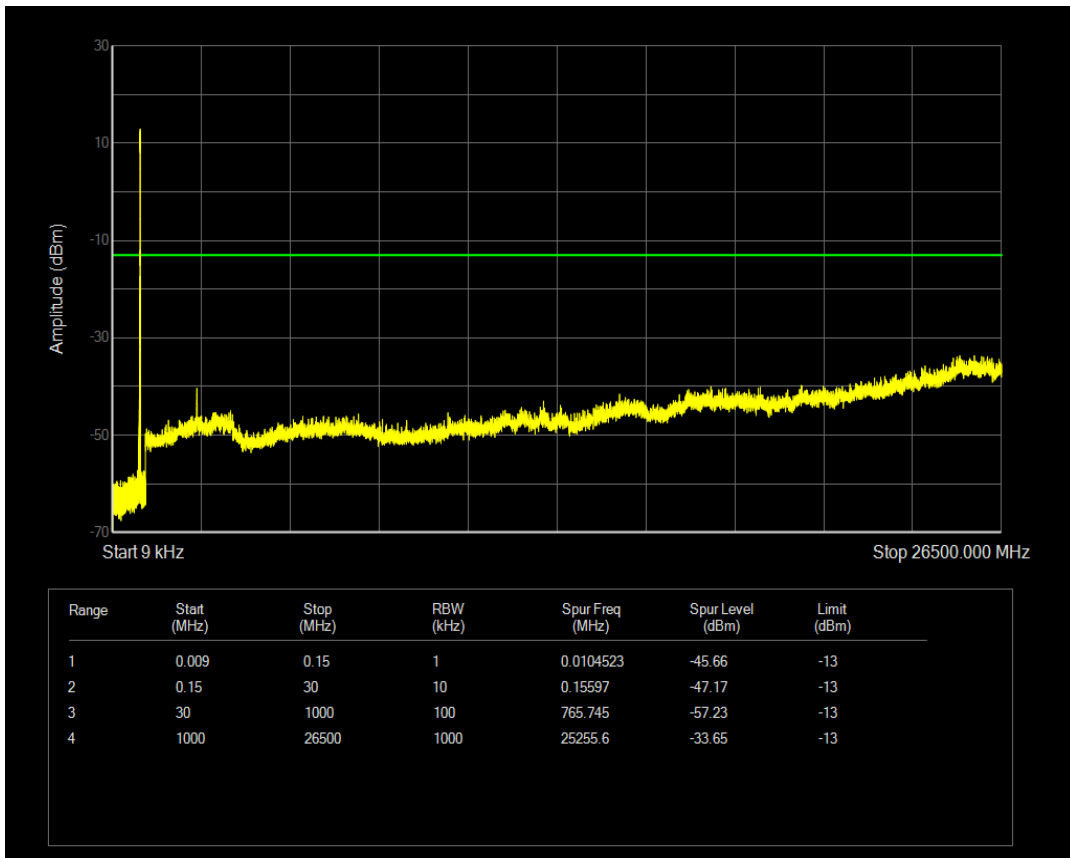

Band5 QPSK BW=10MHz Channel=20450 RB Size=50 Position=#0

Band5 QAM16 BW=10MHz Channel=20450 RB Size=1 Position=#0

Band5 QAM16 BW=10MHz Channel=20450 RB Size=50 Position=#0

Band5 QPSK BW=10MHz Channel=20525 RB Size=1 Position=#0

Band5 QPSK BW=10MHz Channel=20525 RB Size=50 Position=#0

Band5 QAM16 BW=10MHz Channel=20525 RB Size=1 Position=#0

Band5 QAM16 BW=10MHz Channel=20525 RB Size=50 Position=#0

Band5 QPSK BW=10MHz Channel=20600 RB Size=1 Position=#0

Band5 QPSK BW=10MHz Channel=20600 RB Size=50 Position=#0

Band5 QAM16 BW=10MHz Channel=20600 RB Size=1 Position=#0

Band5 QAM16 BW=10MHz Channel=20600 RB Size=50 Position=#0

Band7 QPSK BW=5MHz Channel=20775 RB Size=1 Position=#0