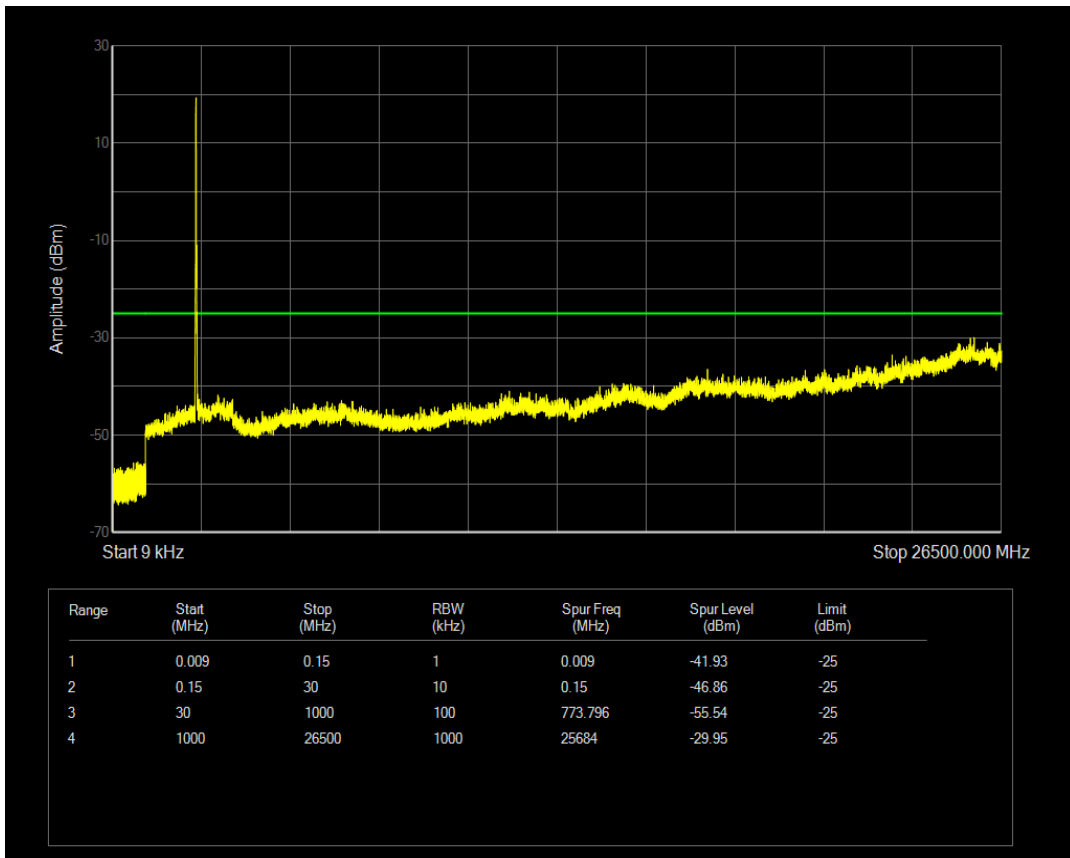

Band41 QAM16 BW=15MHz Channel=39725 RB Size=75 Position=#0

Band41 QPSK BW=15MHz Channel=40620 RB Size=1 Position=#0