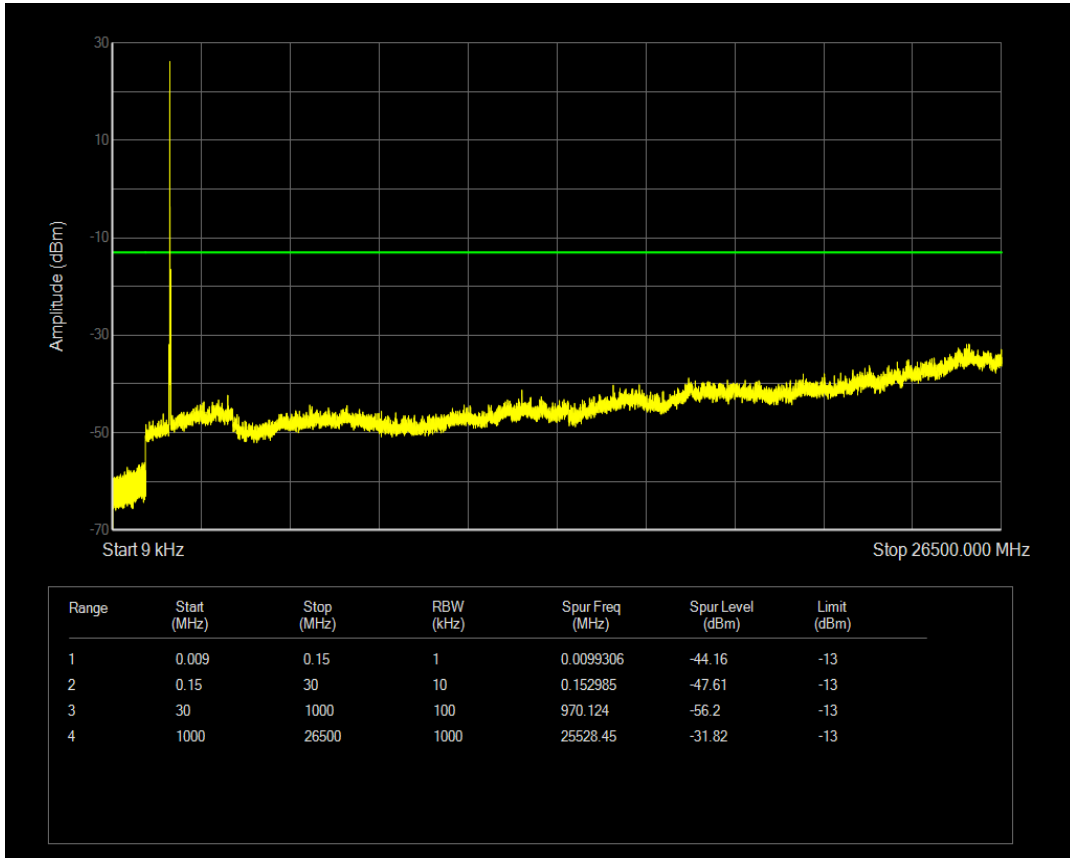

Band4 QPSK BW=10MHz Channel=20350 RB Size=50 Position=#0

Band4 QAM16 BW=10MHz Channel=20350 RB Size=1 Position=#0

Band4 QAM16 BW=10MHz Channel=20350 RB Size=50 Position=#0

Band4 QPSK BW=15MHz Channel=20025 RB Size=1 Position=#0

Band4 QPSK BW=15MHz Channel=20025 RB Size=75 Position=#0

Band4 QAM16 BW=15MHz Channel=20025 RB Size=1 Position=#0

Band4 QAM16 BW=15MHz Channel=20025 RB Size=75 Position=#0

Band4 QPSK BW=15MHz Channel=20175 RB Size=1 Position=#0

Band4 QPSK BW=15MHz Channel=20175 RB Size=75 Position=#0

Band4 QAM16 BW=15MHz Channel=20175 RB Size=1 Position=#0

Band4 QAM16 BW=15MHz Channel=20175 RB Size=75 Position=#0

Band4 QPSK BW=15MHz Channel=20325 RB Size=1 Position=#0