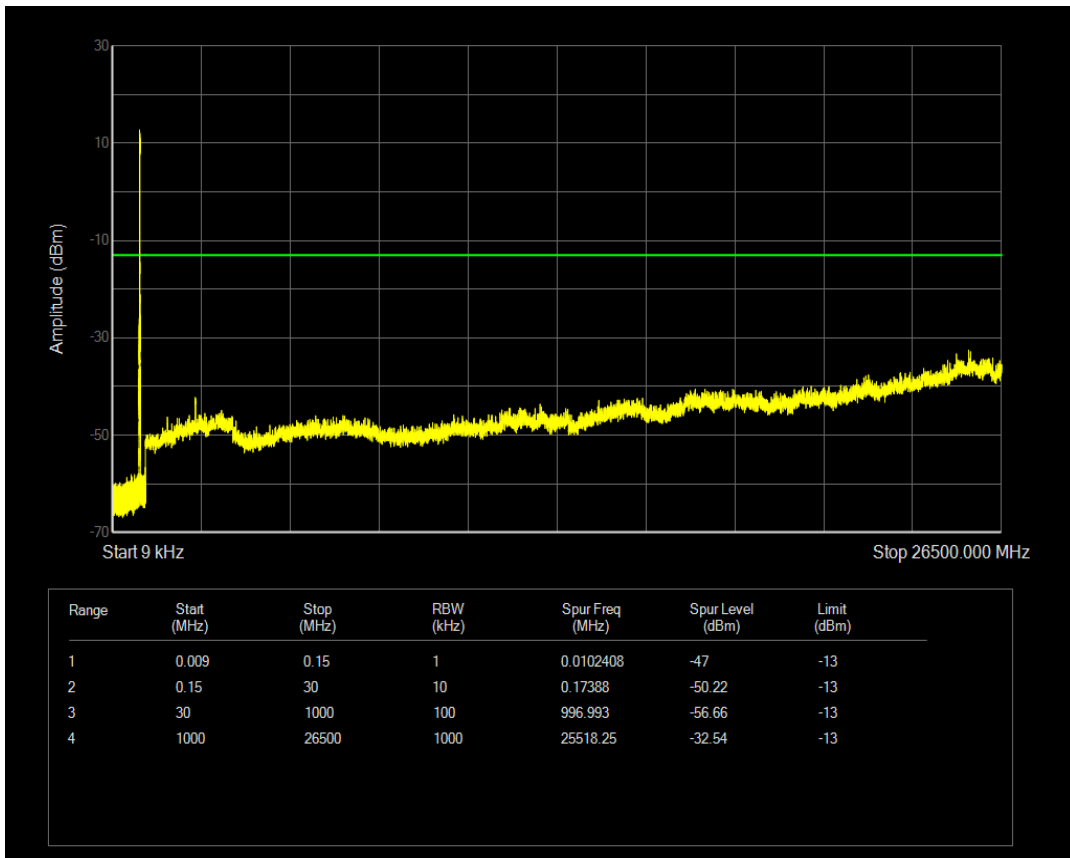

Band5 QPSK BW=5MHz Channel=20625 RB Size=25 Position=#0

Band5 QAM16 BW=5MHz Channel=20625 RB Size=1 Position=#0

Band5 QAM16 BW=5MHz Channel=20625 RB Size=25 Position=#0

Band5 QPSK BW=10MHz Channel=20450 RB Size=1 Position=#0

Band5 QPSK BW=10MHz Channel=20450 RB Size=50 Position=#0

Band5 QAM16 BW=10MHz Channel=20450 RB Size=1 Position=#0

Band5 QAM16 BW=10MHz Channel=20450 RB Size=50 Position=#0

Band5 QPSK BW=10MHz Channel=20525 RB Size=1 Position=#0