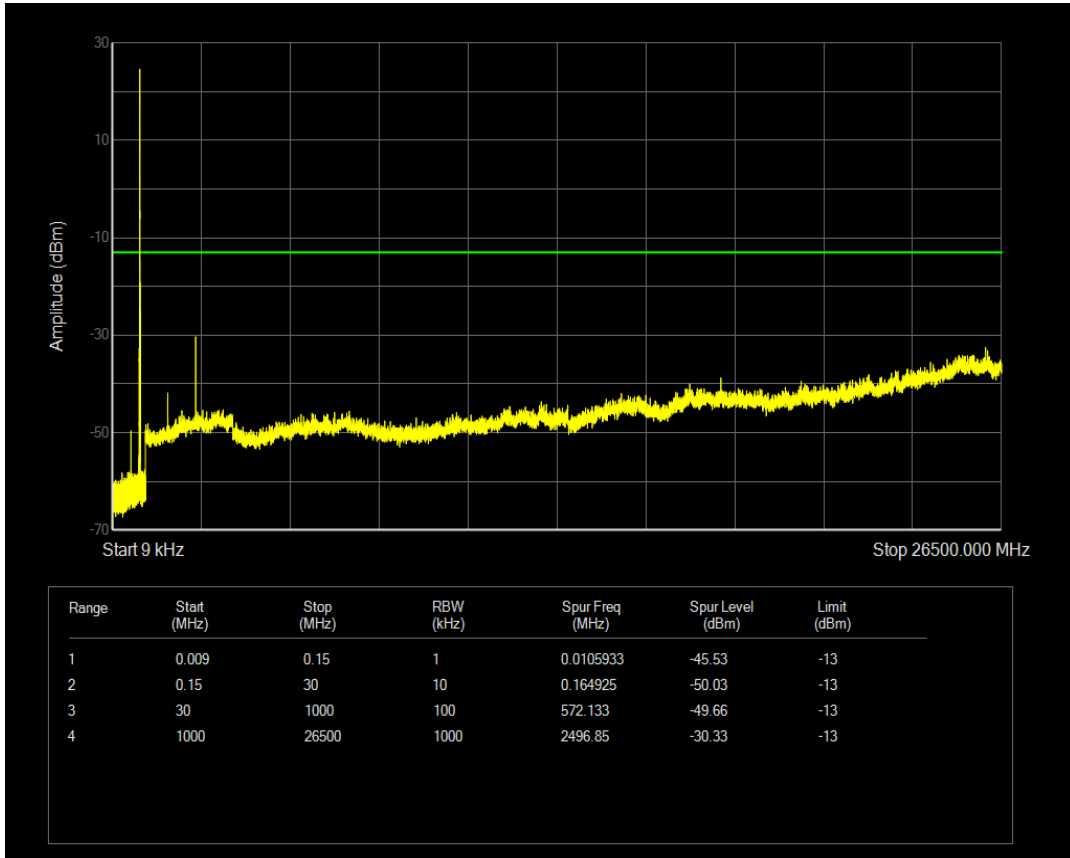

Band5 QPSK BW=5MHz Channel=20625 RB Size=25 Position=#0

Band5 QAM16 BW=5MHz Channel=20625 RB Size=1 Position=#0

Band5 QAM16 BW=5MHz Channel=20625 RB Size=25 Position=#0

Band5 QPSK BW=10MHz Channel=20450 RB Size=1 Position=#0

Band5 QPSK BW=10MHz Channel=20450 RB Size=50 Position=#0

Band5 QAM16 BW=10MHz Channel=20450 RB Size=1 Position=#0

Band5 QAM16 BW=10MHz Channel=20450 RB Size=50 Position=#0

Band5 QPSK BW=10MHz Channel=20525 RB Size=1 Position=#0

Band5 QPSK BW=10MHz Channel=20525 RB Size=50 Position=#0

Band5 QAM16 BW=10MHz Channel=20525 RB Size=1 Position=#0

Band5 QAM16 BW=10MHz Channel=20525 RB Size=50 Position=#0

Band5 QPSK BW=10MHz Channel=20600 RB Size=1 Position=#0