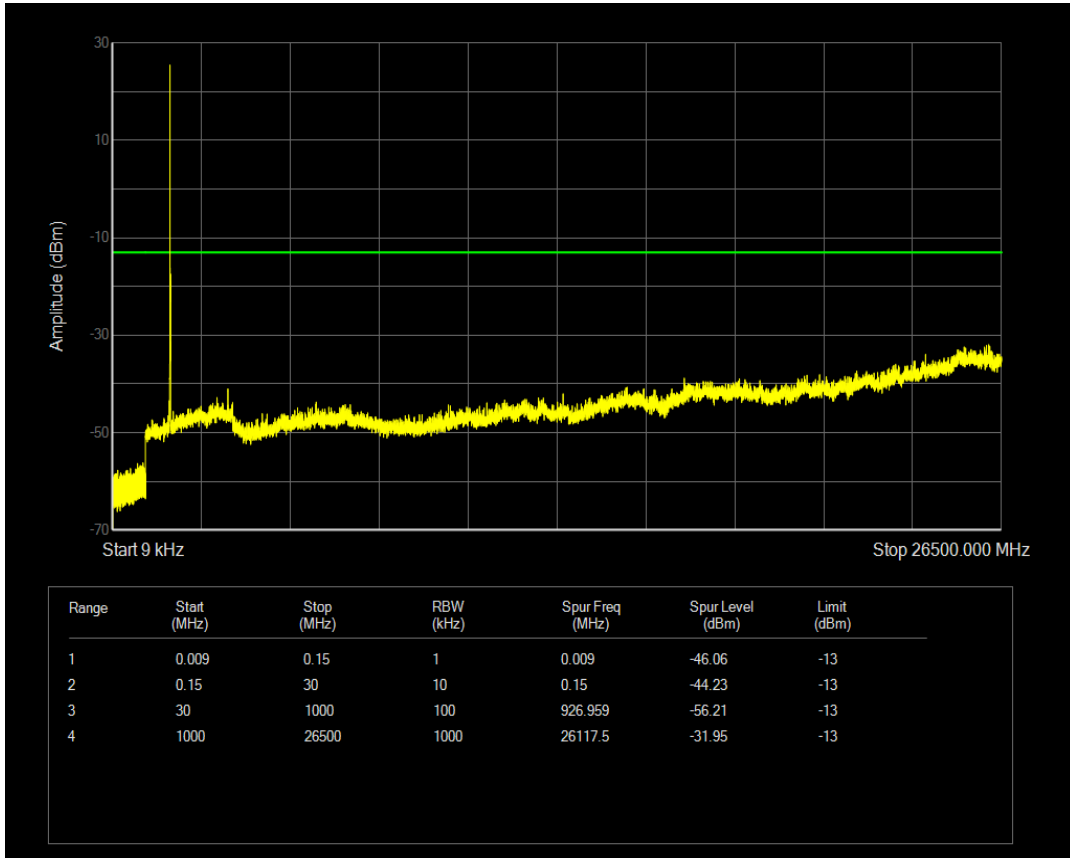

Band4 QPSK BW=5MHz Channel=20375 RB Size=25 Position=#0

Band4 QAM16 BW=5MHz Channel=20375 RB Size=1 Position=#0

Band4 QAM16 BW=5MHz Channel=20375 RB Size=25 Position=#0

Band4 QPSK BW=10MHz Channel=20000 RB Size=1 Position=#0

Band4 QPSK BW=10MHz Channel=20000 RB Size=50 Position=#0

Band4 QAM16 BW=10MHz Channel=20000 RB Size=1 Position=#0

Band4 QAM16 BW=10MHz Channel=20000 RB Size=50 Position=#0

Band4 QPSK BW=10MHz Channel=20175 RB Size=1 Position=#0

Band4 QPSK BW=10MHz Channel=20175 RB Size=50 Position=#0

Band4 QAM16 BW=10MHz Channel=20175 RB Size=1 Position=#0

Band4 QAM16 BW=10MHz Channel=20175 RB Size=50 Position=#0

Band4 QPSK BW=10MHz Channel=20350 RB Size=1 Position=#0