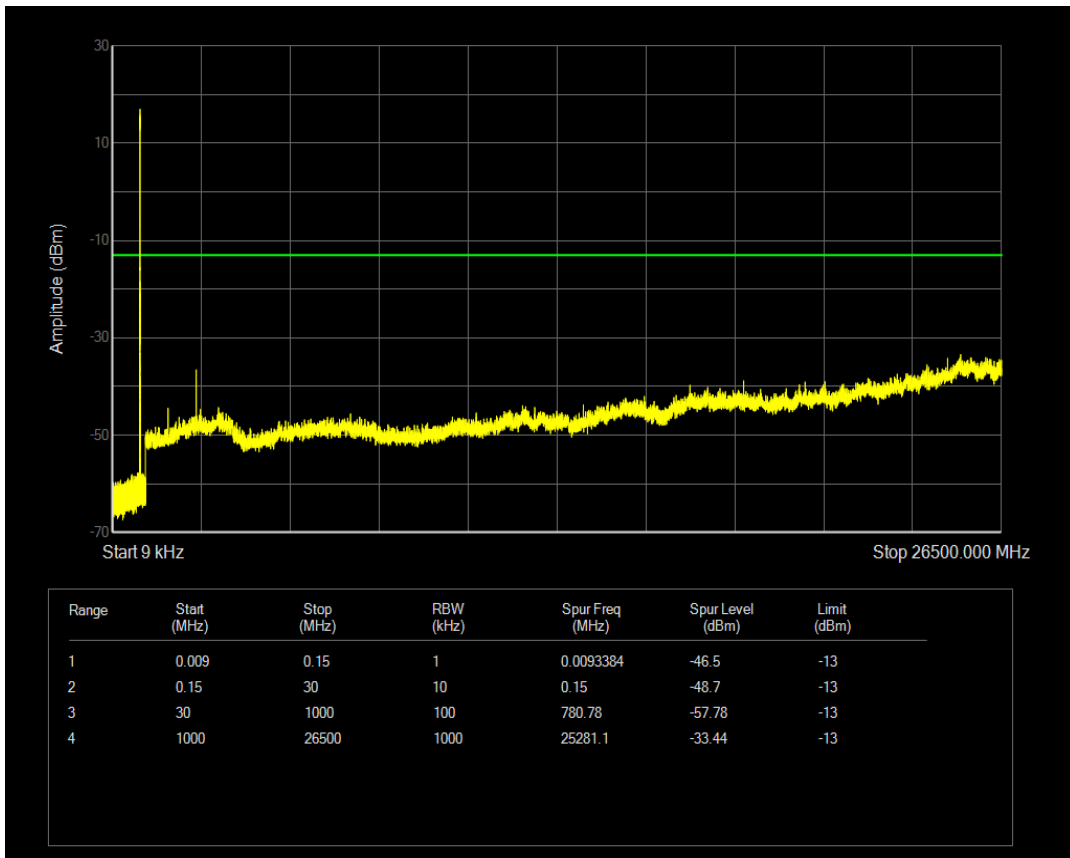

Band5 QAM16 BW=3MHz Channel=20525 RB Size=15 Position=#0

Band5 QPSK BW=3MHz Channel=20635 RB Size=1 Position=#0