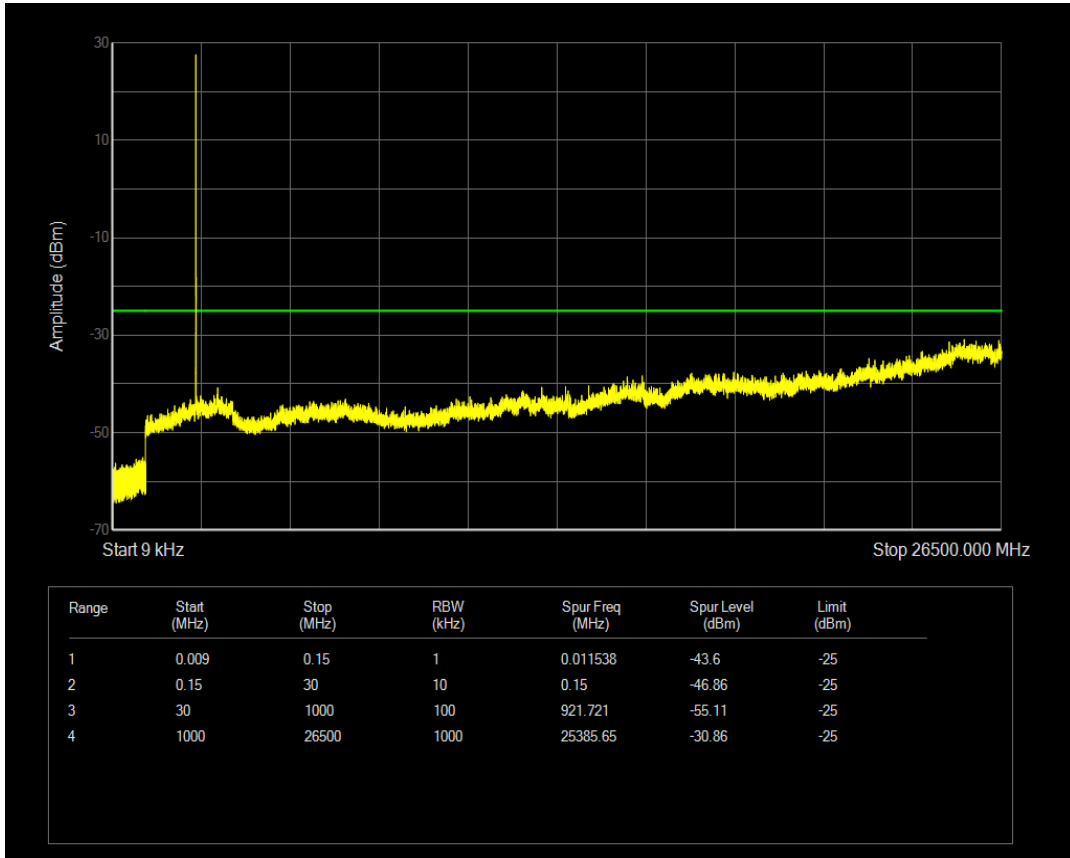

Band5 QPSK BW=10MHz Channel=20525 RB Size=50 Position=#0

Band5 QAM16 BW=10MHz Channel=20525 RB Size=1 Position=#0

Band5 QAM16 BW=10MHz Channel=20525 RB Size=50 Position=#0

Band5 QPSK BW=10MHz Channel=20600 RB Size=1 Position=#0

Band5 QPSK BW=10MHz Channel=20600 RB Size=50 Position=#0

Band5 QAM16 BW=10MHz Channel=20600 RB Size=1 Position=#0

Band5 QAM16 BW=10MHz Channel=20600 RB Size=50 Position=#0

Band7 QPSK BW=5MHz Channel=20775 RB Size=1 Position=#0