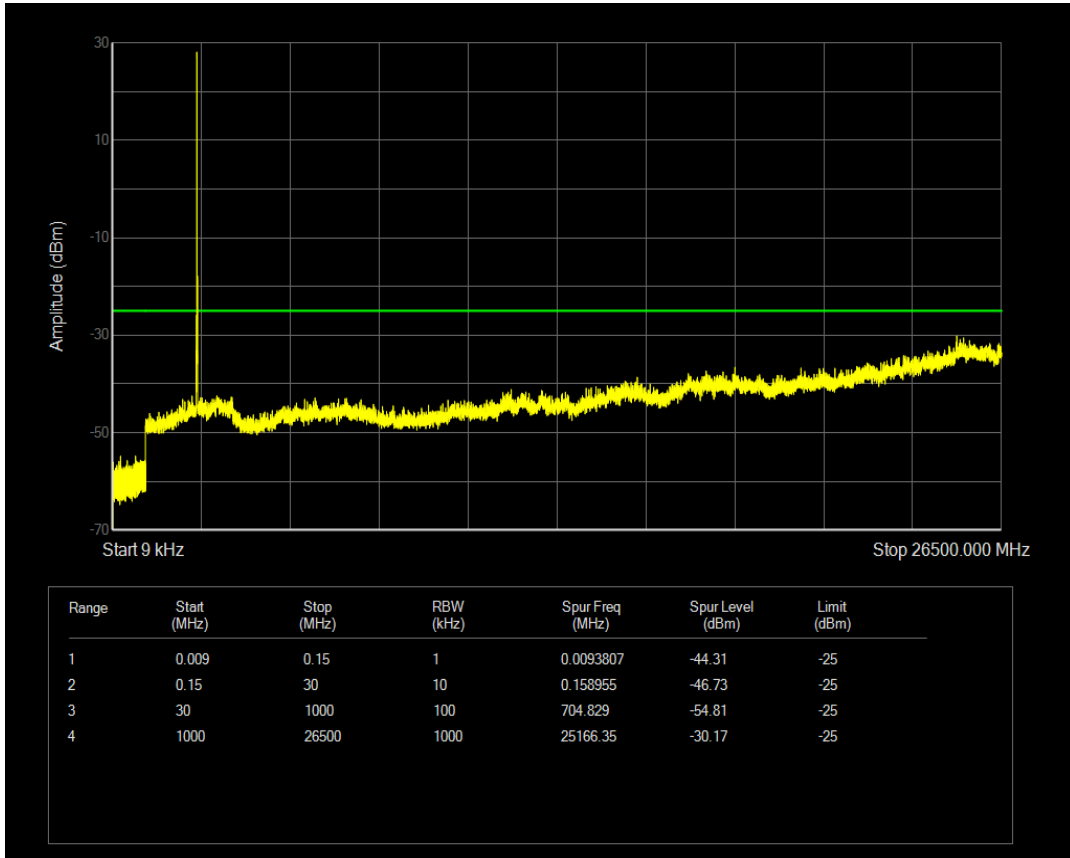

Band7 QAM16 BW=10MHz Channel=21100 RB Size=1 Position=#0

Band7 QAM16 BW=10MHz Channel=21100 RB Size=50 Position=#0