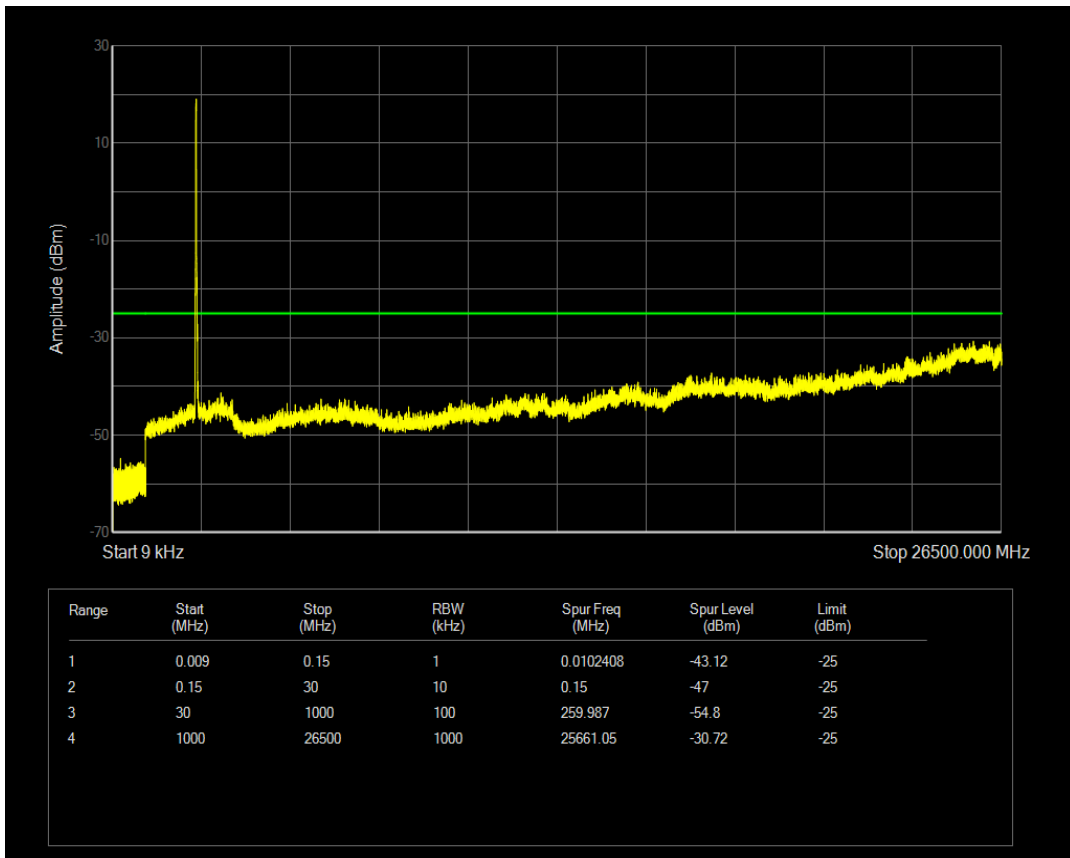

Band41 QPSK BW=20MHz Channel=39750 RB Size=100 Position=#0

Band41 QAM16 BW=20MHz Channel=39750 RB Size=1 Position=#0