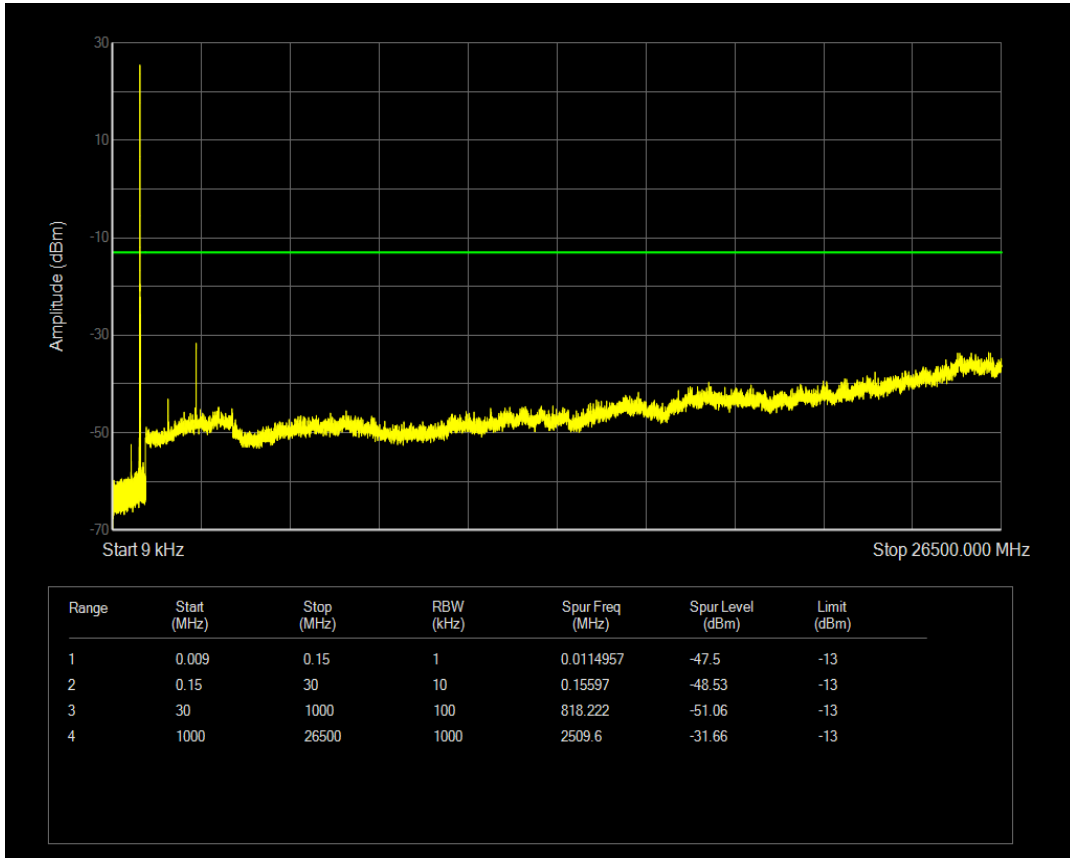

Band5 QPSK BW=1.4MHz Channel=20407 RB Size=6 Position=#0

Band5 QAM16 BW=1.4MHz Channel=20407 RB Size=1 Position=#0

Band5 QAM16 BW=1.4MHz Channel=20407 RB Size=6 Position=#0

Band5 QPSK BW=1.4MHz Channel=20525 RB Size=1 Position=#0

Band5 QPSK BW=1.4MHz Channel=20525 RB Size=6 Position=#0

Band5 QAM16 BW=1.4MHz Channel=20525 RB Size=1 Position=#0

Band5 QAM16 BW=1.4MHz Channel=20525 RB Size=6 Position=#0

Band5 QPSK BW=1.4MHz Channel=20643 RB Size=1 Position=#0