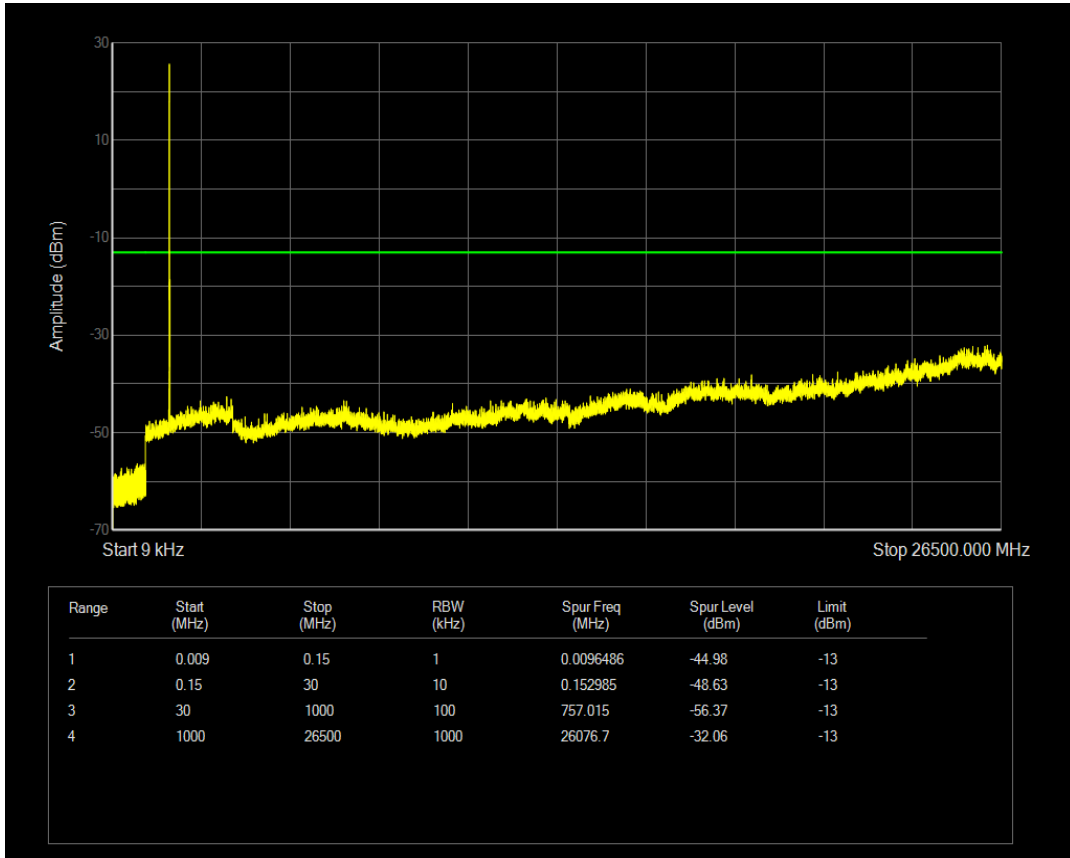

Band4 QPSK BW=5MHz Channel=20375 RB Size=25 Position=#0

Band4 QAM16 BW=5MHz Channel=20375 RB Size=1 Position=#0

Band4 QAM16 BW=5MHz Channel=20375 RB Size=25 Position=#0

Band4 QPSK BW=10MHz Channel=20000 RB Size=1 Position=#0

Band4 QPSK BW=10MHz Channel=20000 RB Size=50 Position=#0

Band4 QAM16 BW=10MHz Channel=20000 RB Size=1 Position=#0

Band4 QAM16 BW=10MHz Channel=20000 RB Size=50 Position=#0

Band4 QPSK BW=10MHz Channel=20175 RB Size=1 Position=#0

Band4 QPSK BW=10MHz Channel=20175 RB Size=50 Position=#0

Band4 QAM16 BW=10MHz Channel=20175 RB Size=1 Position=#0

Band4 QAM16 BW=10MHz Channel=20175 RB Size=50 Position=#0

Band4 QPSK BW=10MHz Channel=20350 RB Size=1 Position=#0