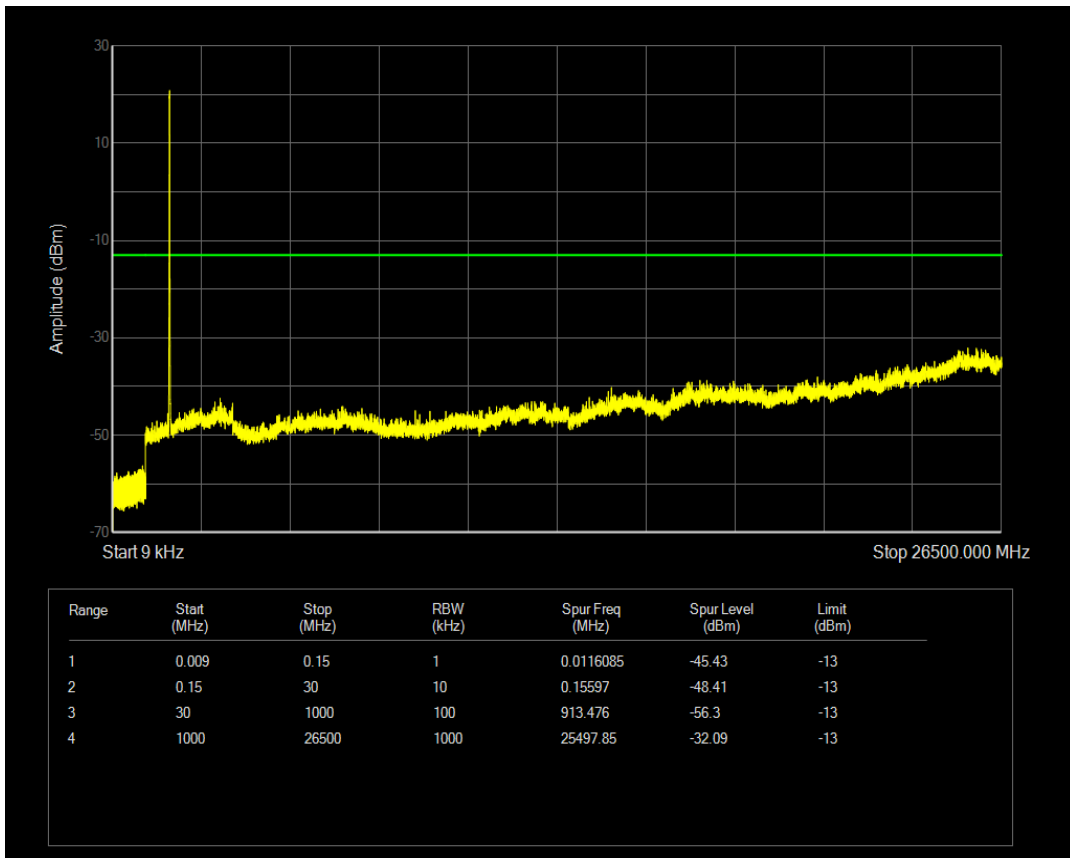

Band4 QPSK BW=5MHz Channel=20375 RB Size=25 Position=#0

Band4 QAM16 BW=5MHz Channel=20375 RB Size=1 Position=#0

Band4 QAM16 BW=5MHz Channel=20375 RB Size=25 Position=#0

Band4 QPSK BW=10MHz Channel=20000 RB Size=1 Position=#0

Band4 QPSK BW=10MHz Channel=20000 RB Size=50 Position=#0

Band4 QAM16 BW=10MHz Channel=20000 RB Size=1 Position=#0

Band4 QAM16 BW=10MHz Channel=20000 RB Size=50 Position=#0

Band4 QPSK BW=10MHz Channel=20175 RB Size=1 Position=#0