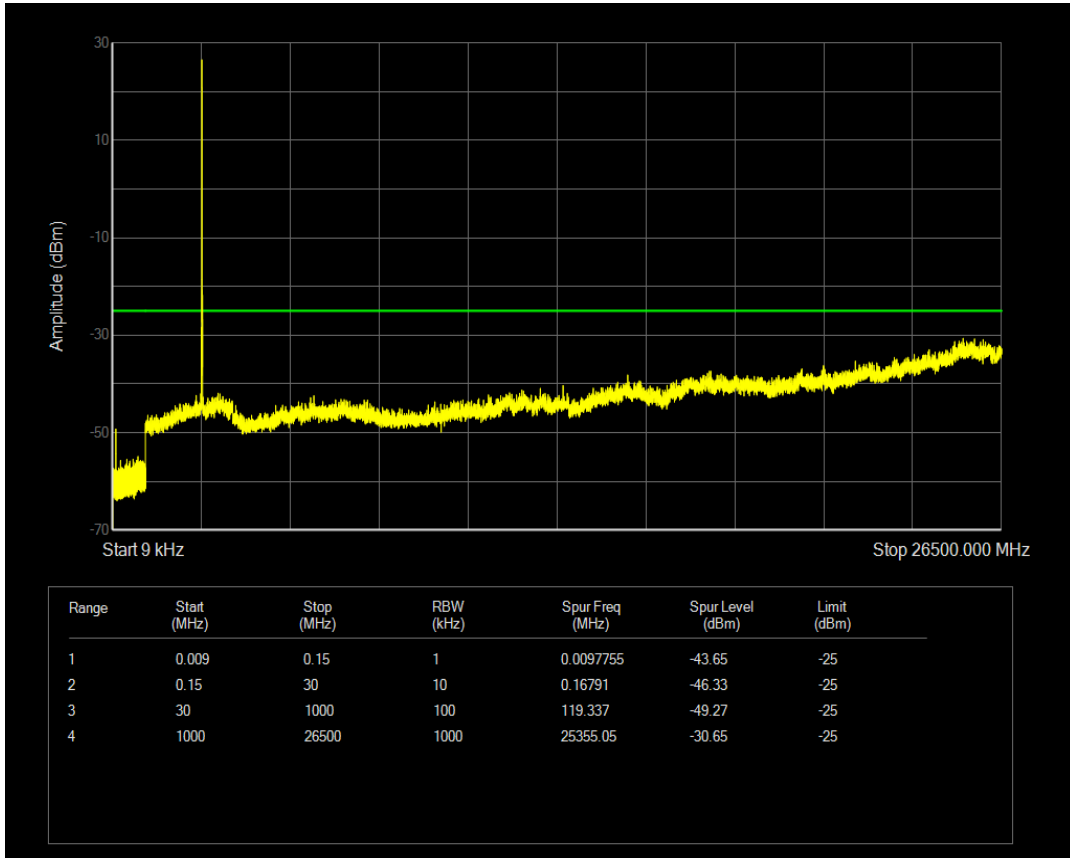

Band41 QPSK BW=10MHz Channel=40620 RB Size=50 Position=#0

Band41 QAM16 BW=10MHz Channel=40620 RB Size=1 Position=#0

Band41 QAM16 BW=10MHz Channel=40620 RB Size=50 Position=#0

Band41 QPSK BW=10MHz Channel=41540 RB Size=1 Position=#0