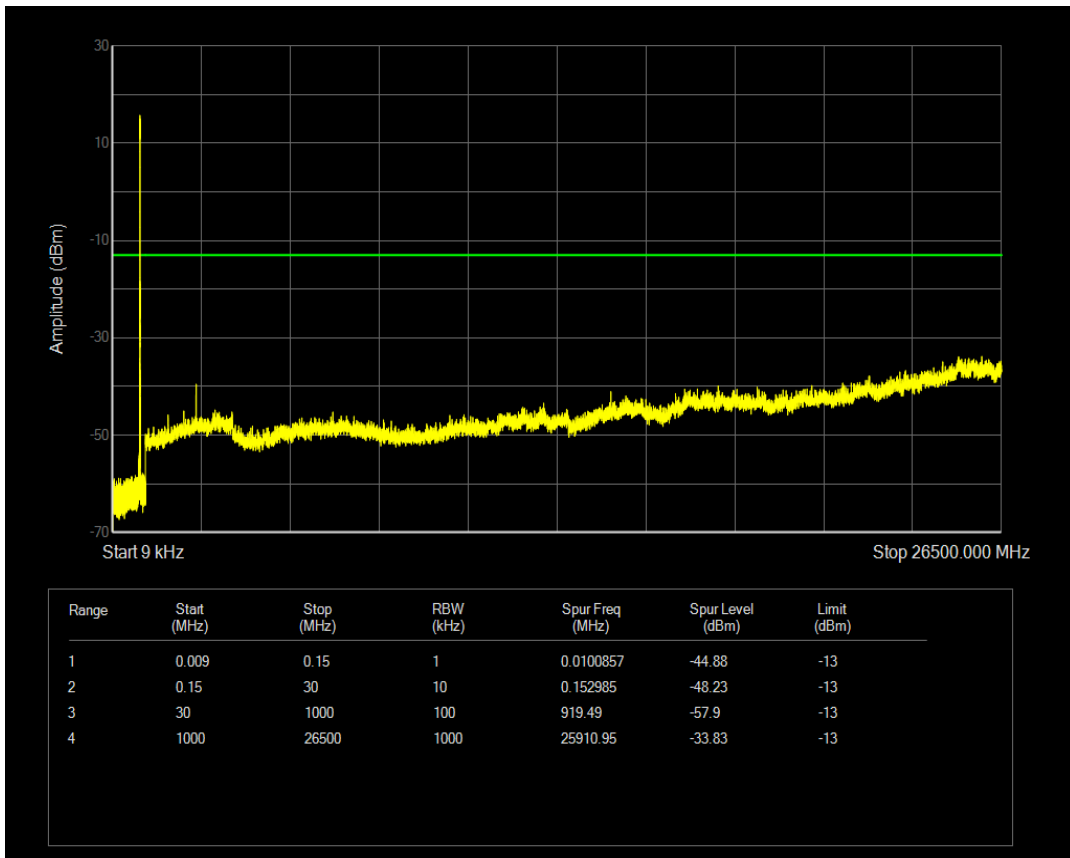

Band5 QPSK BW=5MHz Channel=20425 RB Size=25 Position=#0

Band5 QAM16 BW=5MHz Channel=20425 RB Size=1 Position=#0

Band5 QAM16 BW=5MHz Channel=20425 RB Size=25 Position=#0

Band5 QPSK BW=5MHz Channel=20525 RB Size=1 Position=#0

Band5 QPSK BW=5MHz Channel=20525 RB Size=25 Position=#0

Band5 QAM16 BW=5MHz Channel=20525 RB Size=1 Position=#0

Band5 QAM16 BW=5MHz Channel=20525 RB Size=25 Position=#0

Band5 QPSK BW=5MHz Channel=20625 RB Size=1 Position=#0