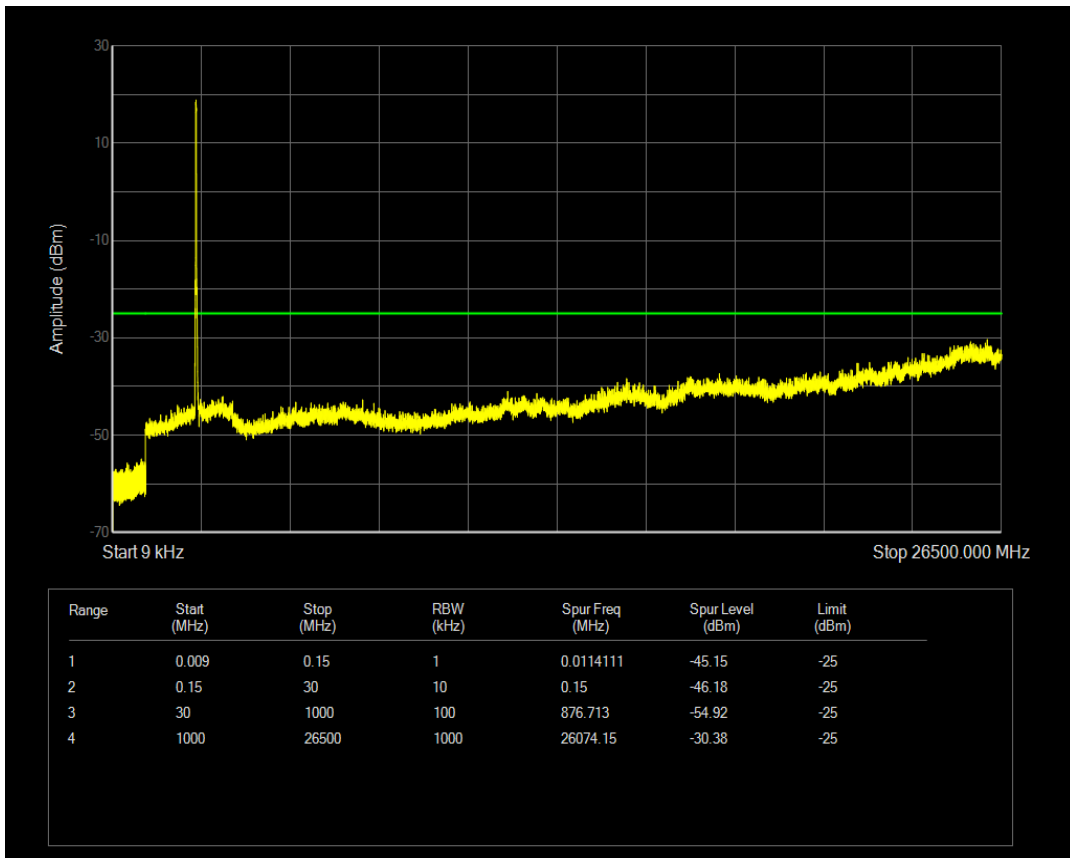

Band41 QAM16 BW=20MHz Channel=39750 RB Size=100 Position=#0

Band41 QPSK BW=20MHz Channel=40620 RB Size=1 Position=#0