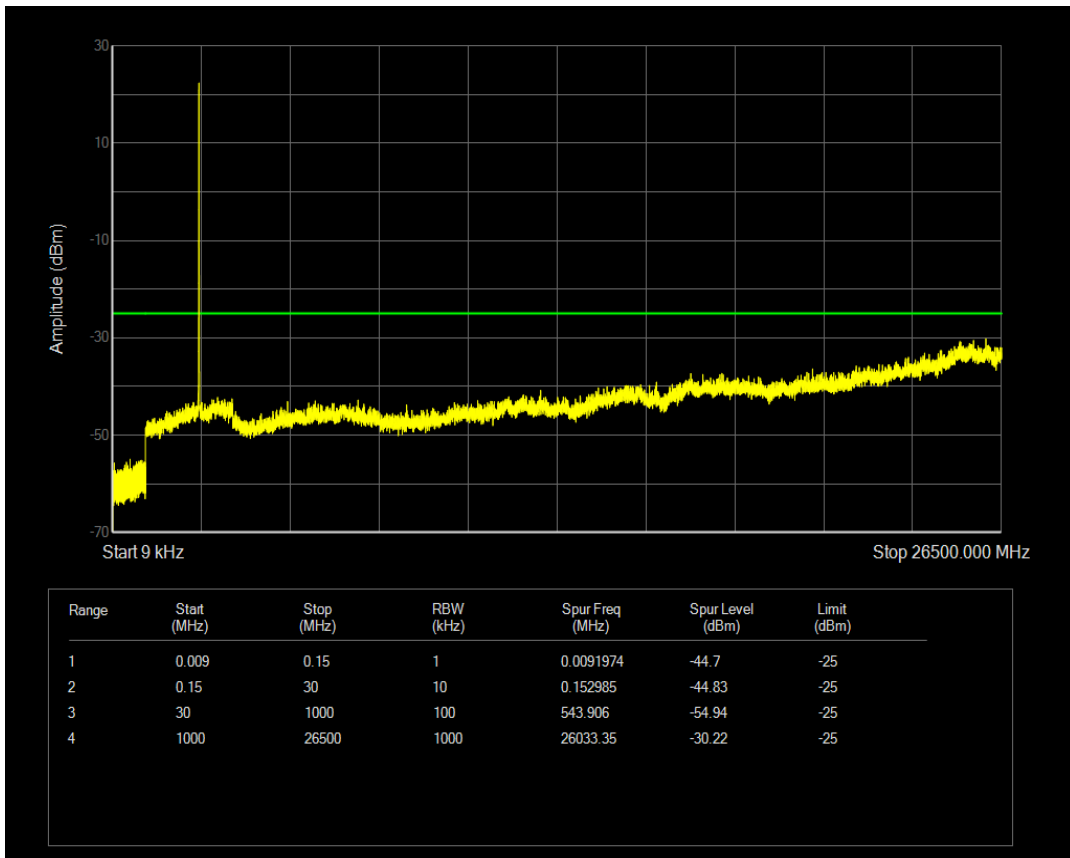

Band41 QAM16 BW=5MHz Channel=40620 RB Size=25 Position=#0

Band41 QPSK BW=5MHz Channel=41565 RB Size=1 Position=#0