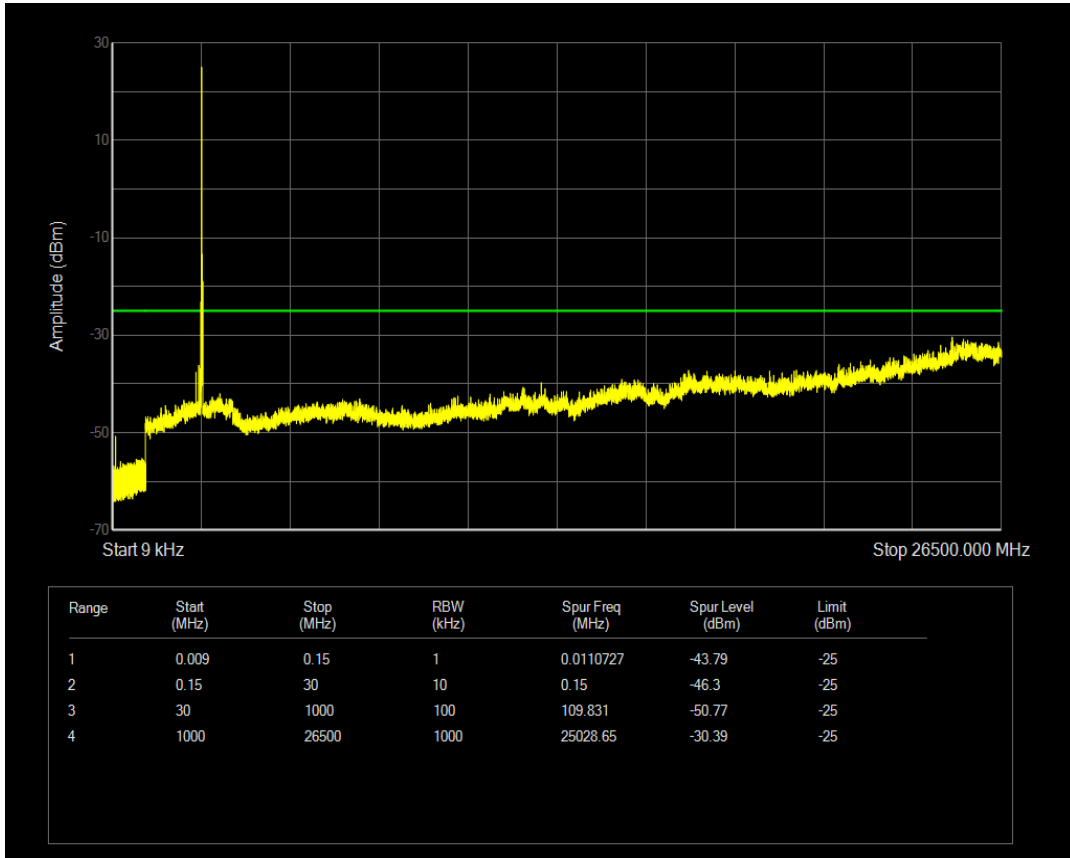

Band41 QAM16 BW=20MHz Channel=41490 RB Size=1 Position=#0

Band41 QAM16 BW=20MHz Channel=41490 RB Size=100 Position=#0