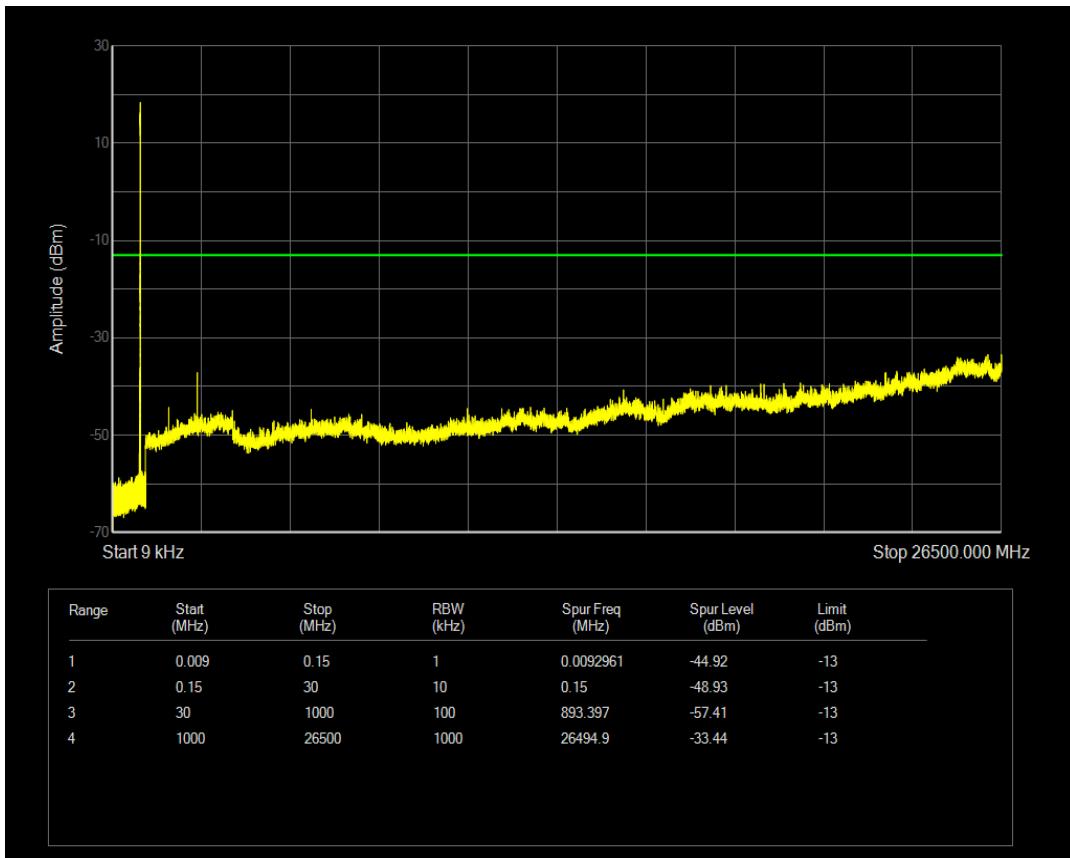

Band5 QPSK BW=3MHz Channel=20635 RB Size=15 Position=#0

Band5 QAM16 BW=3MHz Channel=20635 RB Size=1 Position=#0