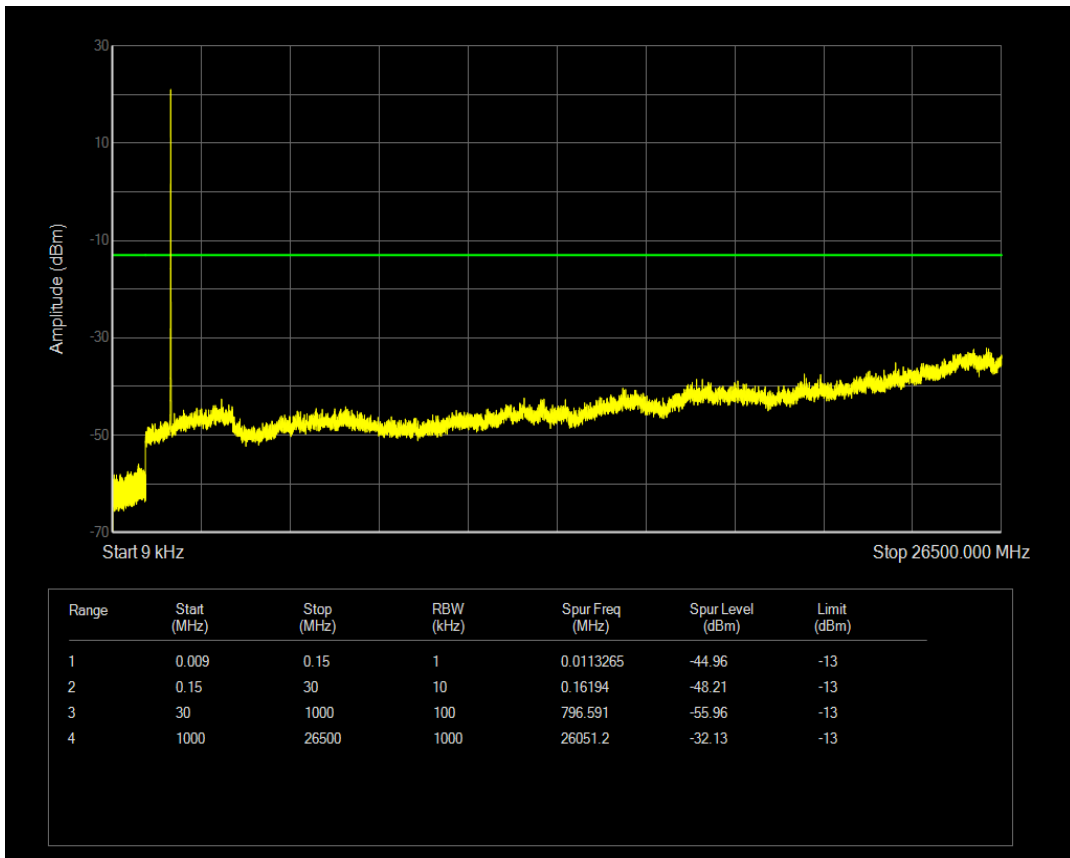

Band4 QPSK BW=5MHz Channel=20375 RB Size=25 Position=#0

Band4 QAM16 BW=5MHz Channel=20375 RB Size=1 Position=#0

Band4 QAM16 BW=5MHz Channel=20375 RB Size=25 Position=#0

Band4 QPSK BW=10MHz Channel=20000 RB Size=1 Position=#0

Band4 QPSK BW=10MHz Channel=20000 RB Size=50 Position=#0

Band4 QAM16 BW=10MHz Channel=20000 RB Size=1 Position=#0

Band4 QAM16 BW=10MHz Channel=20000 RB Size=50 Position=#0

Band4 QPSK BW=10MHz Channel=20175 RB Size=1 Position=#0