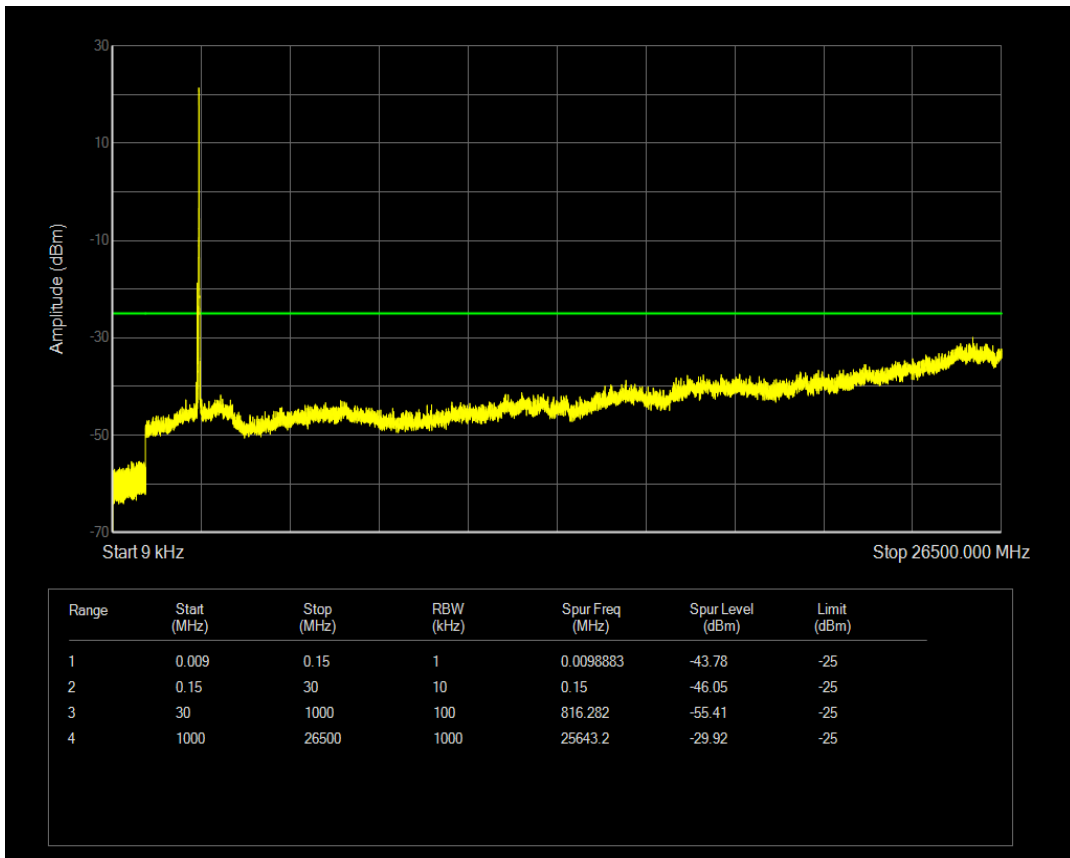

Band41 QPSK BW=10MHz Channel=40620 RB Size=50 Position=#0

Band41 QAM16 BW=10MHz Channel=40620 RB Size=1 Position=#0