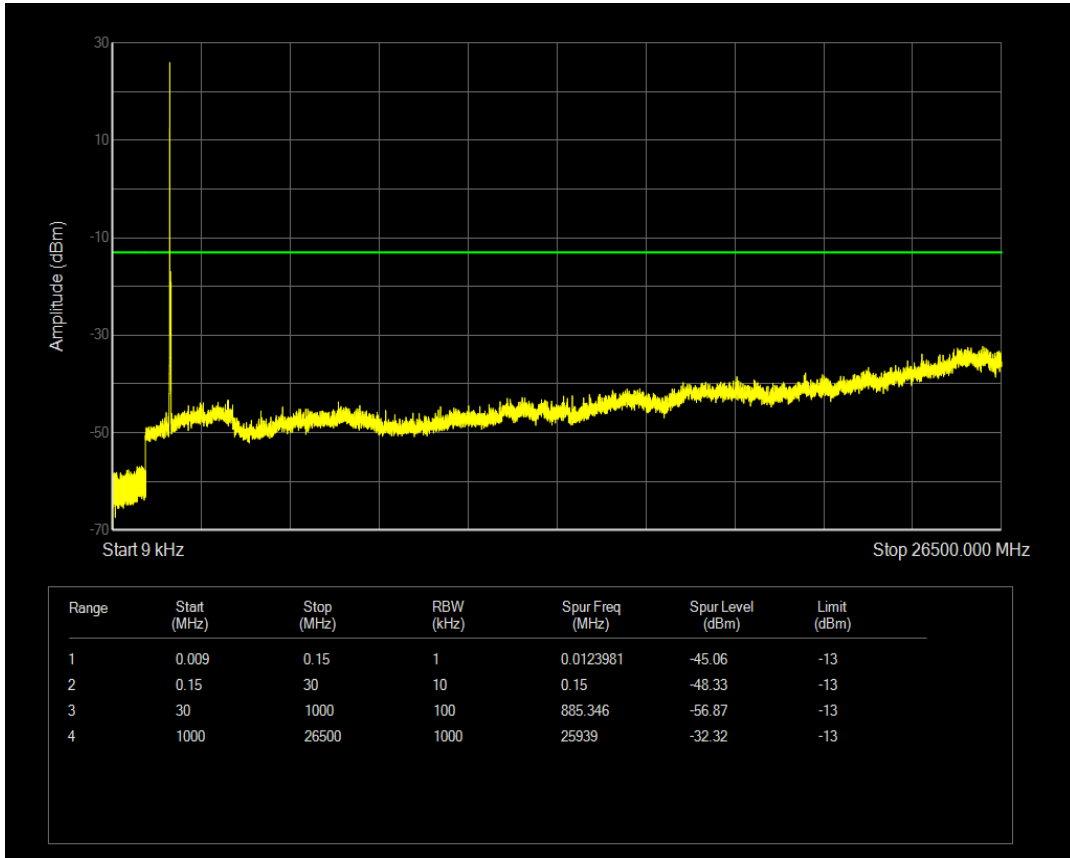

Band4 QPSK BW=20MHz Channel=20050 RB Size=100 Position=#0

Band4 QAM16 BW=20MHz Channel=20050 RB Size=1 Position=#0

Band4 QAM16 BW=20MHz Channel=20050 RB Size=100 Position=#0

Band4 QPSK BW=20MHz Channel=20175 RB Size=1 Position=#0

Band4 QPSK BW=20MHz Channel=20175 RB Size=100 Position=#0

Band4 QAM16 BW=20MHz Channel=20175 RB Size=1 Position=#0

Band4 QAM16 BW=20MHz Channel=20175 RB Size=100 Position=#0

Band4 QPSK BW=20MHz Channel=20300 RB Size=1 Position=#0