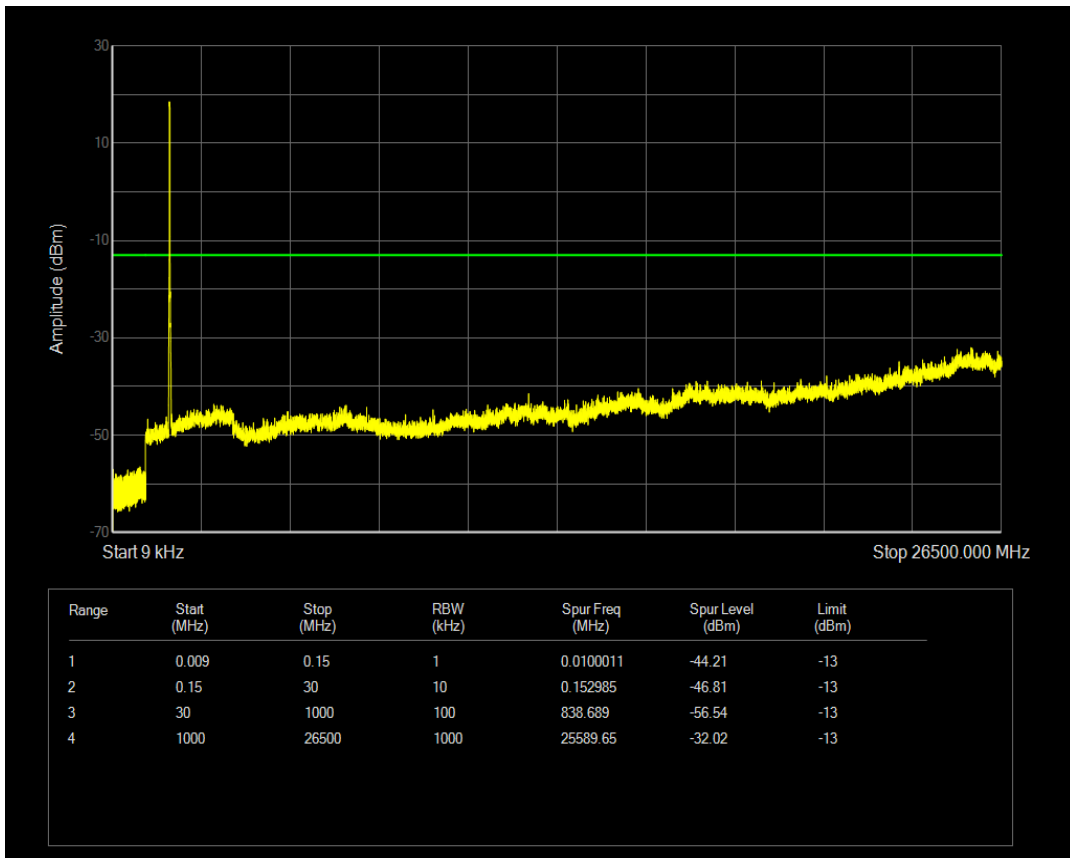

Band4 QPSK BW=15MHz Channel=20325 RB Size=75 Position=#0

Band4 QAM16 BW=15MHz Channel=20325 RB Size=1 Position=#0

Band4 QAM16 BW=15MHz Channel=20325 RB Size=75 Position=#0

Band4 QPSK BW=20MHz Channel=20050 RB Size=1 Position=#0

Band4 QPSK BW=20MHz Channel=20050 RB Size=100 Position=#0

Band4 QAM16 BW=20MHz Channel=20050 RB Size=1 Position=#0

Band4 QAM16 BW=20MHz Channel=20050 RB Size=100 Position=#0

Band4 QPSK BW=20MHz Channel=20175 RB Size=1 Position=#0