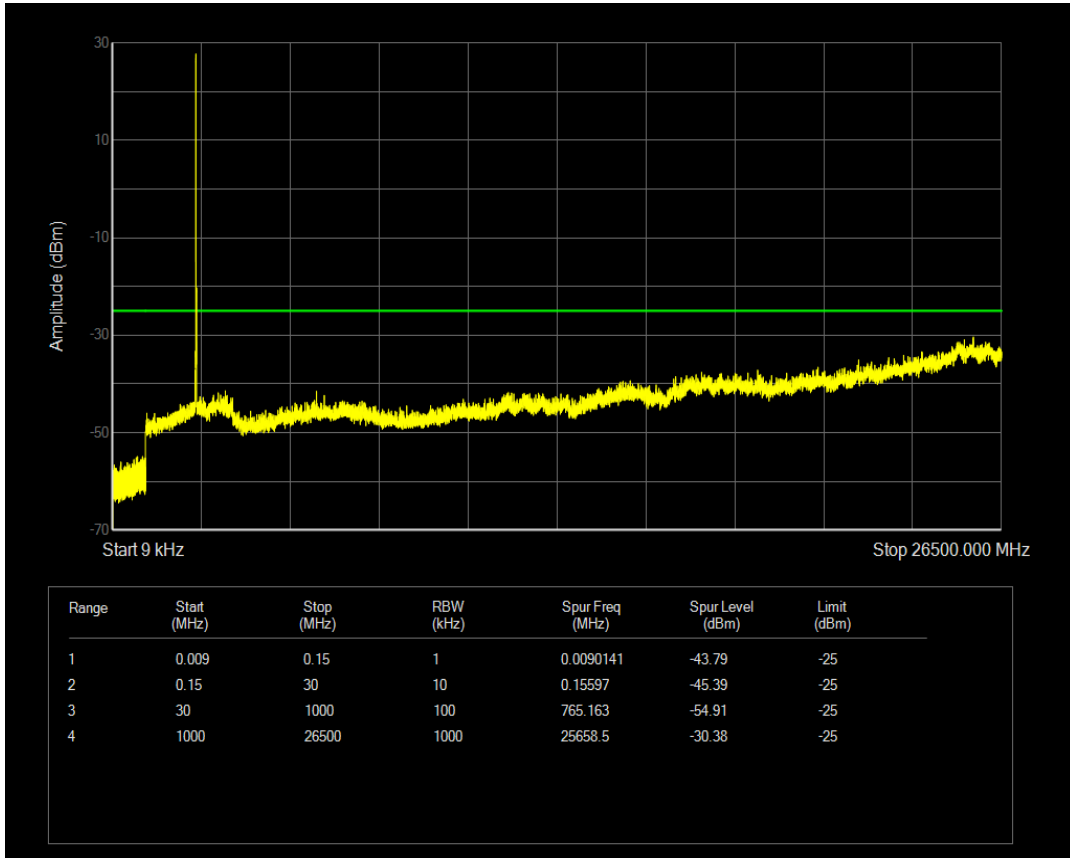

Band7 QPSK BW=5MHz Channel=21425 RB Size=25 Position=#0

Band7 QAM16 BW=5MHz Channel=21425 RB Size=1 Position=#0

Band7 QAM16 BW=5MHz Channel=21425 RB Size=25 Position=#0

Band7 QPSK BW=10MHz Channel=20800 RB Size=1 Position=#0

Band7 QPSK BW=10MHz Channel=20800 RB Size=50 Position=#0

Band7 QAM16 BW=10MHz Channel=20800 RB Size=1 Position=#0

Band7 QAM16 BW=10MHz Channel=20800 RB Size=50 Position=#0

Band7 QPSK BW=10MHz Channel=21100 RB Size=1 Position=#0