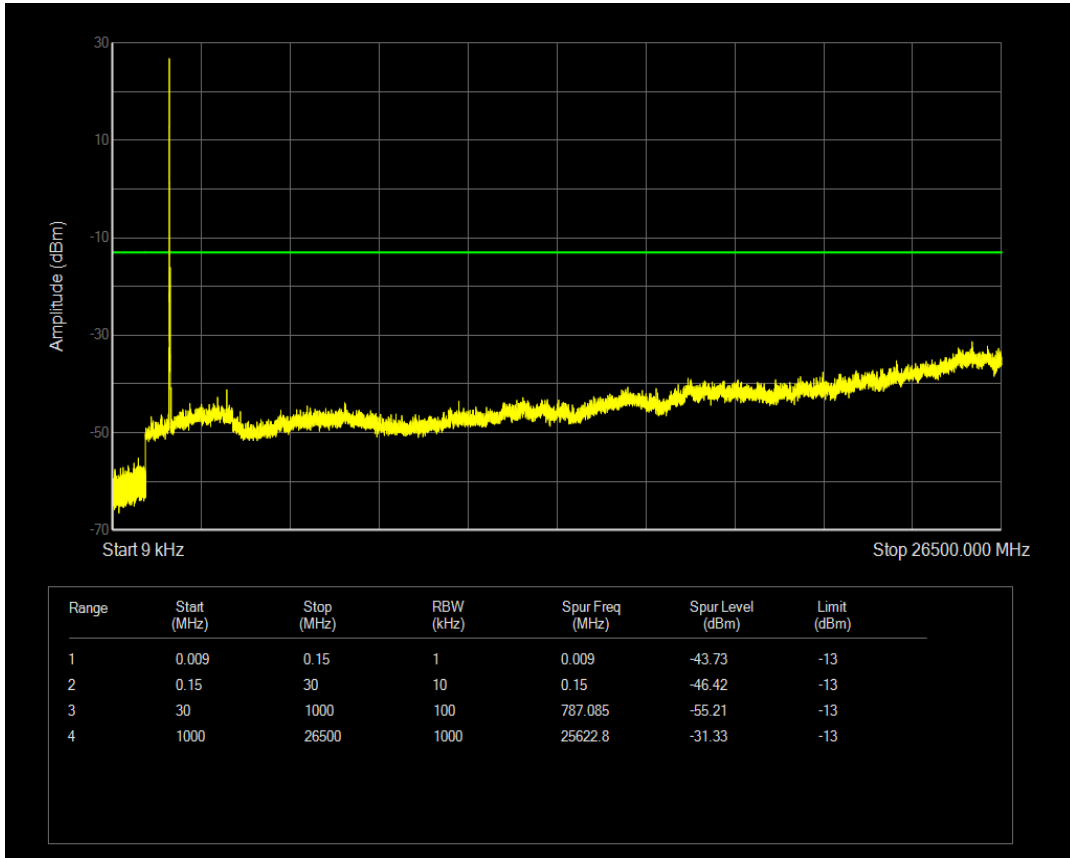

Band4 QPSK BW=10MHz Channel=20175 RB Size=50 Position=#0

Band4 QAM16 BW=10MHz Channel=20175 RB Size=1 Position=#0

Band4 QAM16 BW=10MHz Channel=20175 RB Size=50 Position=#0

Band4 QPSK BW=10MHz Channel=20350 RB Size=1 Position=#0

Band4 QPSK BW=10MHz Channel=20350 RB Size=50 Position=#0

Band4 QAM16 BW=10MHz Channel=20350 RB Size=1 Position=#0

Band4 QAM16 BW=10MHz Channel=20350 RB Size=50 Position=#0

Band4 QPSK BW=15MHz Channel=20025 RB Size=1 Position=#0

Band4 QPSK BW=15MHz Channel=20025 RB Size=75 Position=#0

Band4 QAM16 BW=15MHz Channel=20025 RB Size=1 Position=#0

Band4 QAM16 BW=15MHz Channel=20025 RB Size=75 Position=#0

Band4 QPSK BW=15MHz Channel=20175 RB Size=1 Position=#0