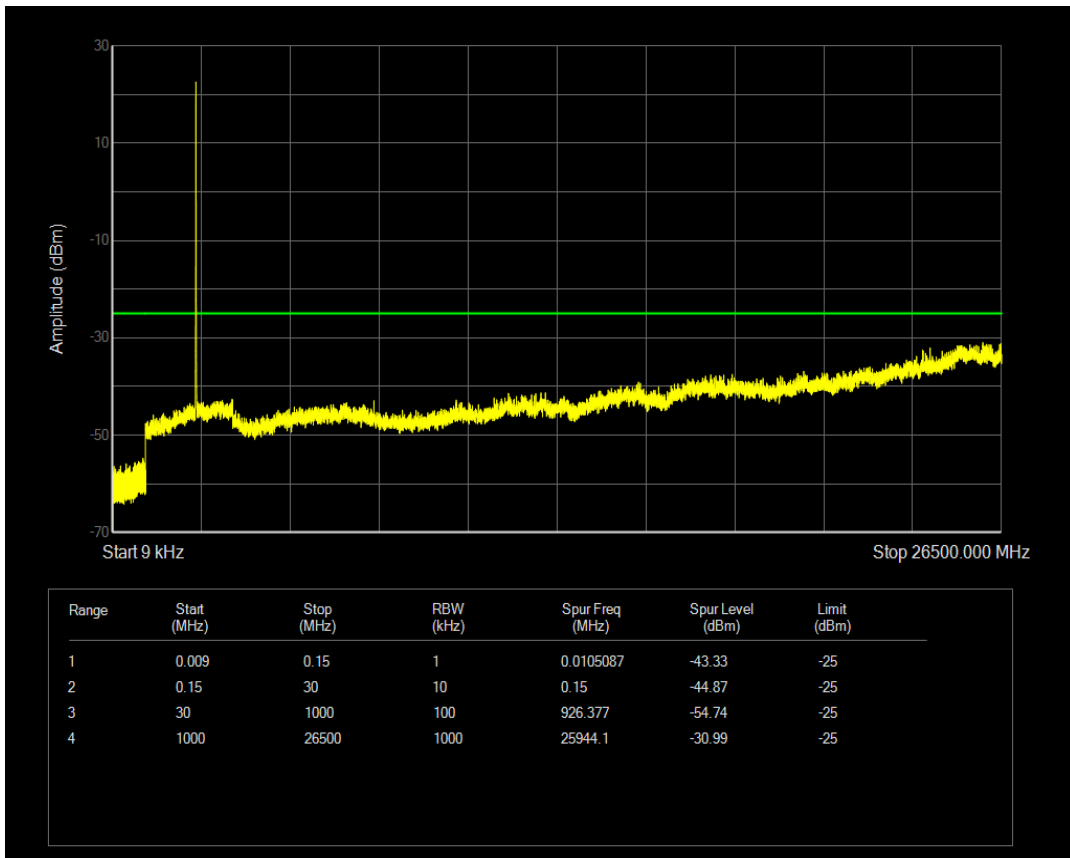

Band7 QAM16 BW=5MHz Channel=20775 RB Size=25 Position=#0

Band7 QPSK BW=5MHz Channel=21100 RB Size=1 Position=#0