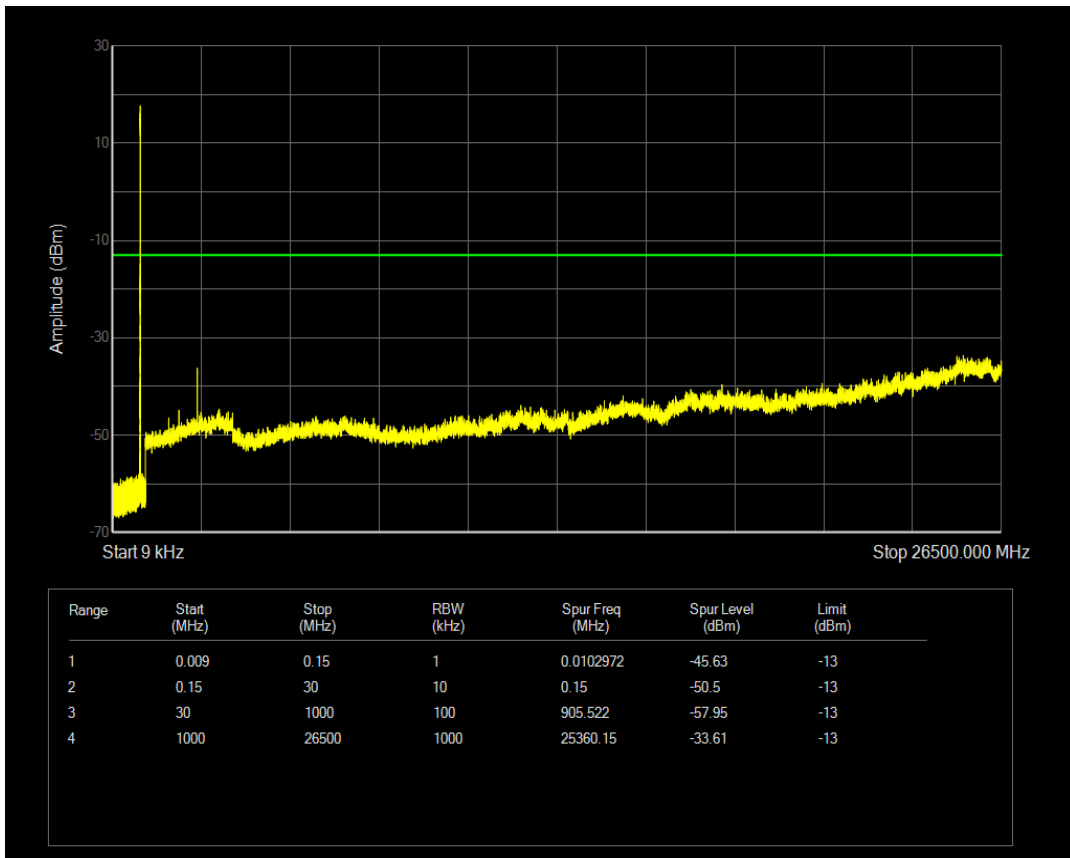

Band5 QAM16 BW=3MHz Channel=20635 RB Size=15 Position=#0

Band5 QPSK BW=5MHz Channel=20425 RB Size=1 Position=#0