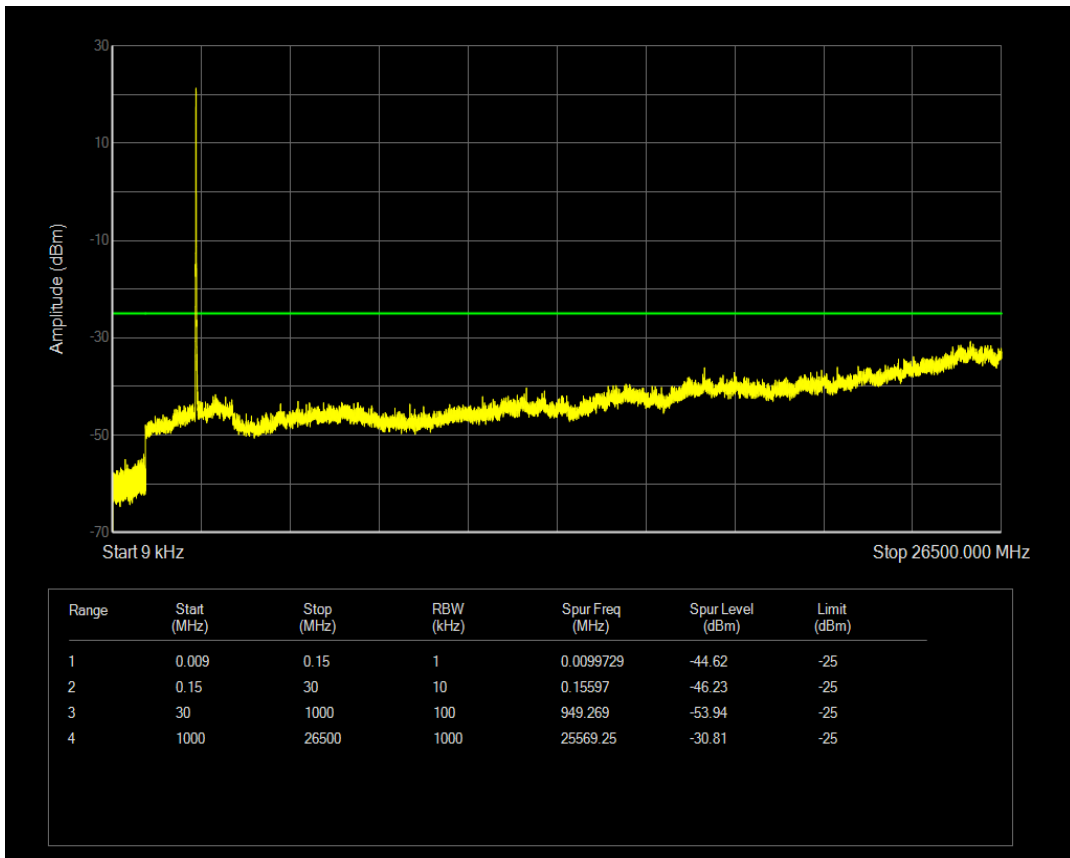

Band7 QPSK BW=5MHz Channel=21425 RB Size=25 Position=#0

Band7 QAM16 BW=5MHz Channel=21425 RB Size=1 Position=#0

Band7 QAM16 BW=5MHz Channel=21425 RB Size=25 Position=#0

Band7 QPSK BW=10MHz Channel=20800 RB Size=1 Position=#0

Band7 QPSK BW=10MHz Channel=20800 RB Size=50 Position=#0

Band7 QAM16 BW=10MHz Channel=20800 RB Size=1 Position=#0

Band7 QAM16 BW=10MHz Channel=20800 RB Size=50 Position=#0

Band7 QPSK BW=10MHz Channel=21100 RB Size=1 Position=#0