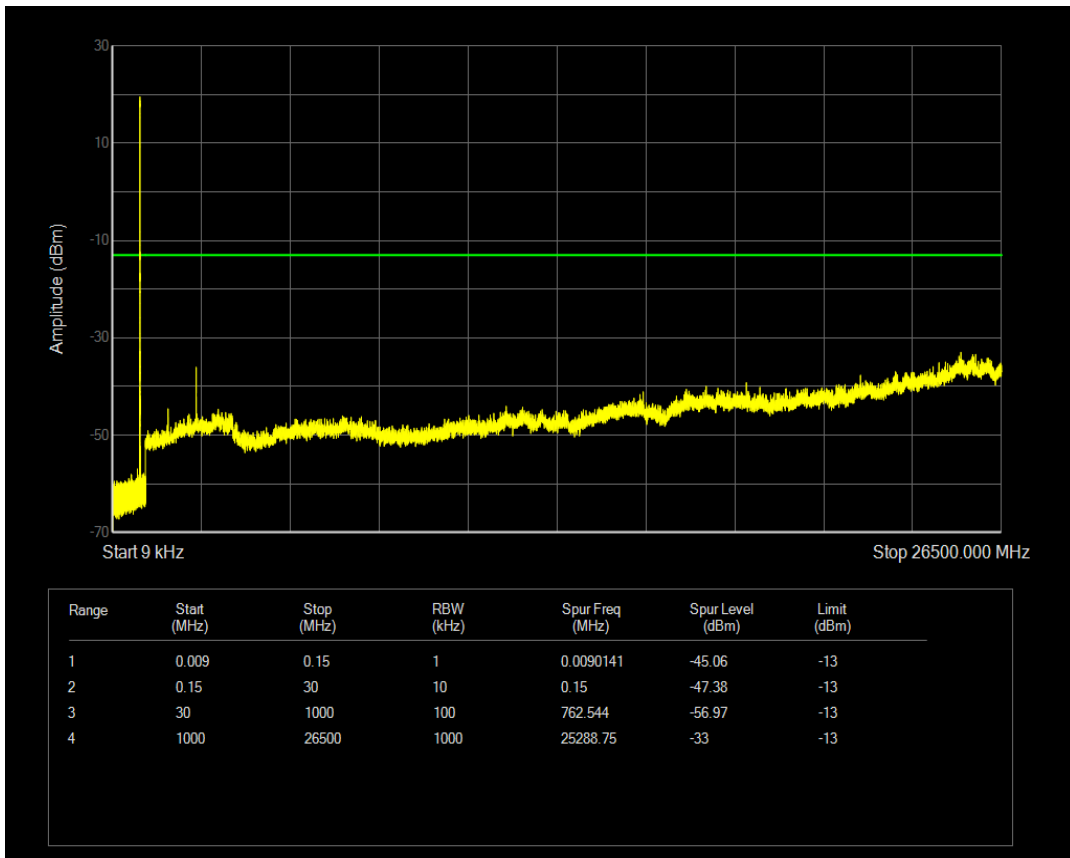

Band5 QPSK BW=1.4MHz Channel=20407 RB Size=6 Position=#0

Band5 QAM16 BW=1.4MHz Channel=20407 RB Size=1 Position=#0

Band5 QAM16 BW=1.4MHz Channel=20407 RB Size=6 Position=#0

Band5 QPSK BW=1.4MHz Channel=20525 RB Size=1 Position=#0

Band5 QPSK BW=1.4MHz Channel=20525 RB Size=6 Position=#0

Band5 QAM16 BW=1.4MHz Channel=20525 RB Size=1 Position=#0

Band5 QAM16 BW=1.4MHz Channel=20525 RB Size=6 Position=#0

Band5 QPSK BW=1.4MHz Channel=20643 RB Size=1 Position=#0