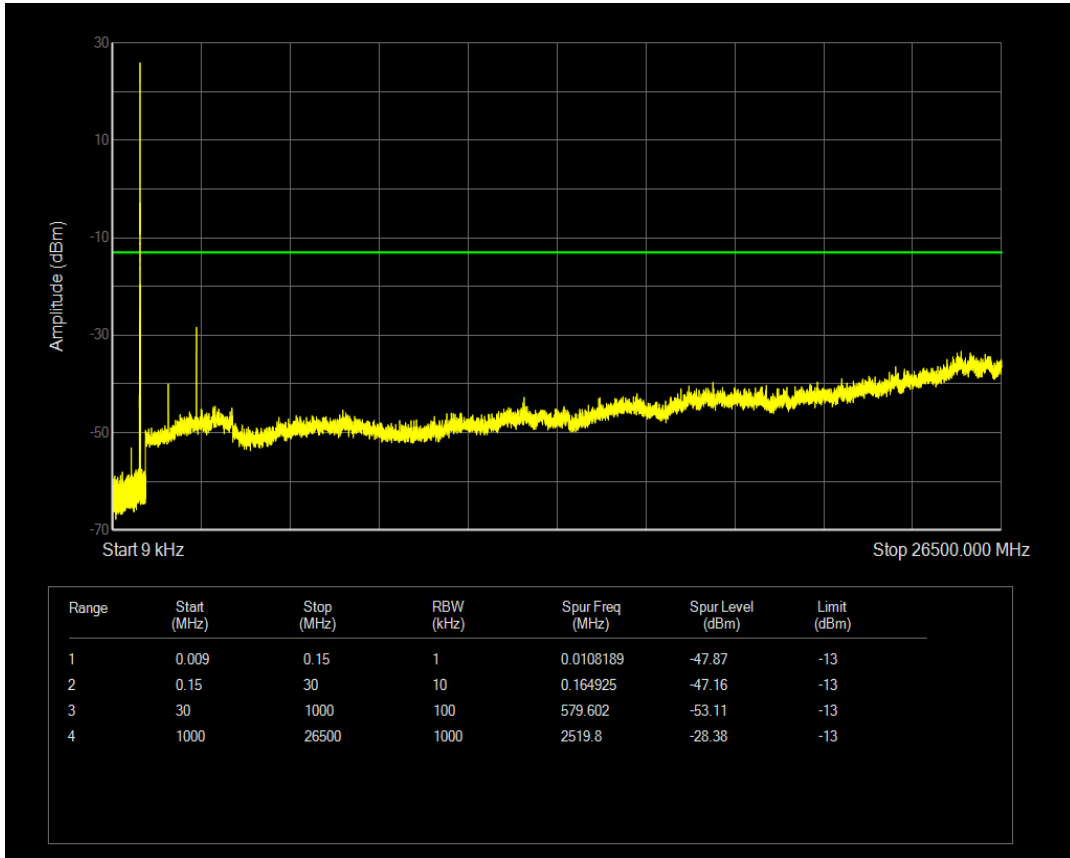

Band5 QPSK BW=10MHz Channel=20450 RB Size=50 Position=#0

Band5 QAM16 BW=10MHz Channel=20450 RB Size=1 Position=#0

Band5 QAM16 BW=10MHz Channel=20450 RB Size=50 Position=#0

Band5 QPSK BW=10MHz Channel=20525 RB Size=1 Position=#0

Band5 QPSK BW=10MHz Channel=20525 RB Size=50 Position=#0

Band5 QAM16 BW=10MHz Channel=20525 RB Size=1 Position=#0

Band5 QAM16 BW=10MHz Channel=20525 RB Size=50 Position=#0

Band5 QPSK BW=10MHz Channel=20600 RB Size=1 Position=#0

Band5 QPSK BW=10MHz Channel=20600 RB Size=50 Position=#0

Band5 QAM16 BW=10MHz Channel=20600 RB Size=1 Position=#0

Band5 QAM16 BW=10MHz Channel=20600 RB Size=50 Position=#0

Band7 QPSK BW=5MHz Channel=20775 RB Size=1 Position=#0