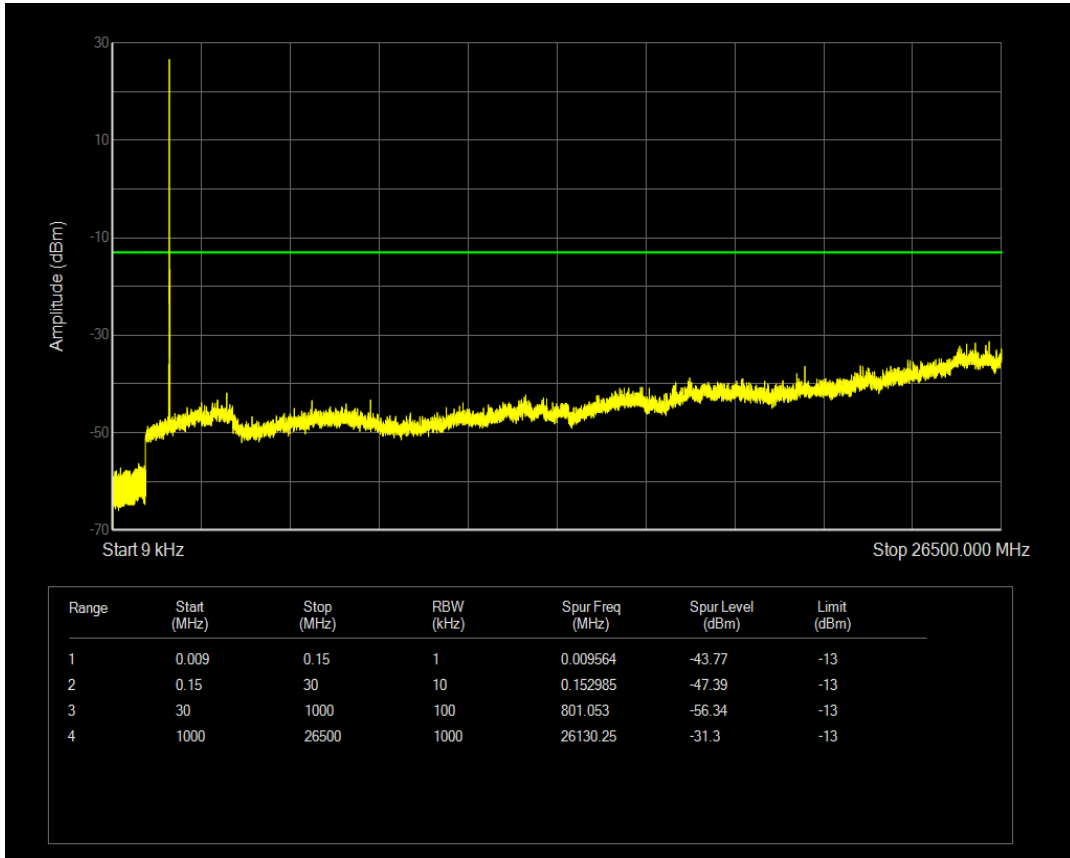

Band4 QPSK BW=5MHz Channel=20375 RB Size=25 Position=#0

Band4 QAM16 BW=5MHz Channel=20375 RB Size=1 Position=#0

Band4 QAM16 BW=5MHz Channel=20375 RB Size=25 Position=#0

Band4 QPSK BW=10MHz Channel=20000 RB Size=1 Position=#0

Band4 QPSK BW=10MHz Channel=20000 RB Size=50 Position=#0

Band4 QAM16 BW=10MHz Channel=20000 RB Size=1 Position=#0

Band4 QAM16 BW=10MHz Channel=20000 RB Size=50 Position=#0

Band4 QPSK BW=10MHz Channel=20175 RB Size=1 Position=#0