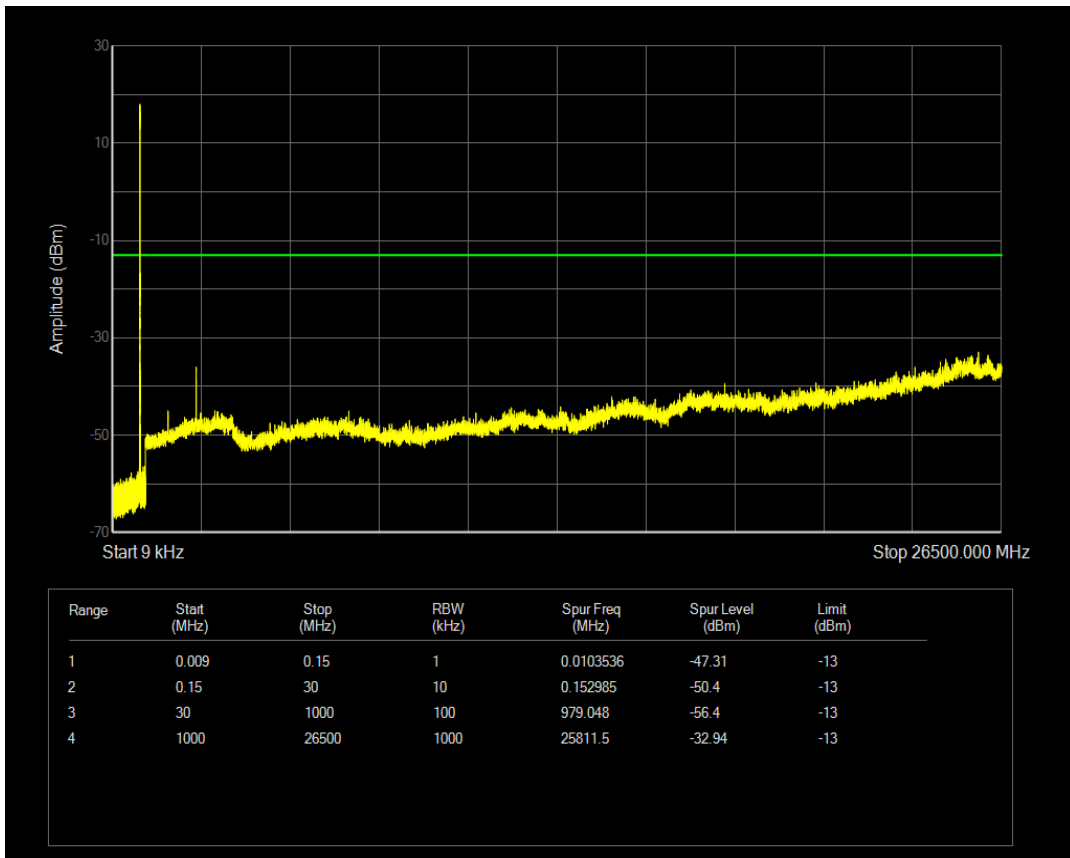

Band5 QPSK BW=3MHz Channel=20525 RB Size=15 Position=#0

Band5 QAM16 BW=3MHz Channel=20525 RB Size=1 Position=#0