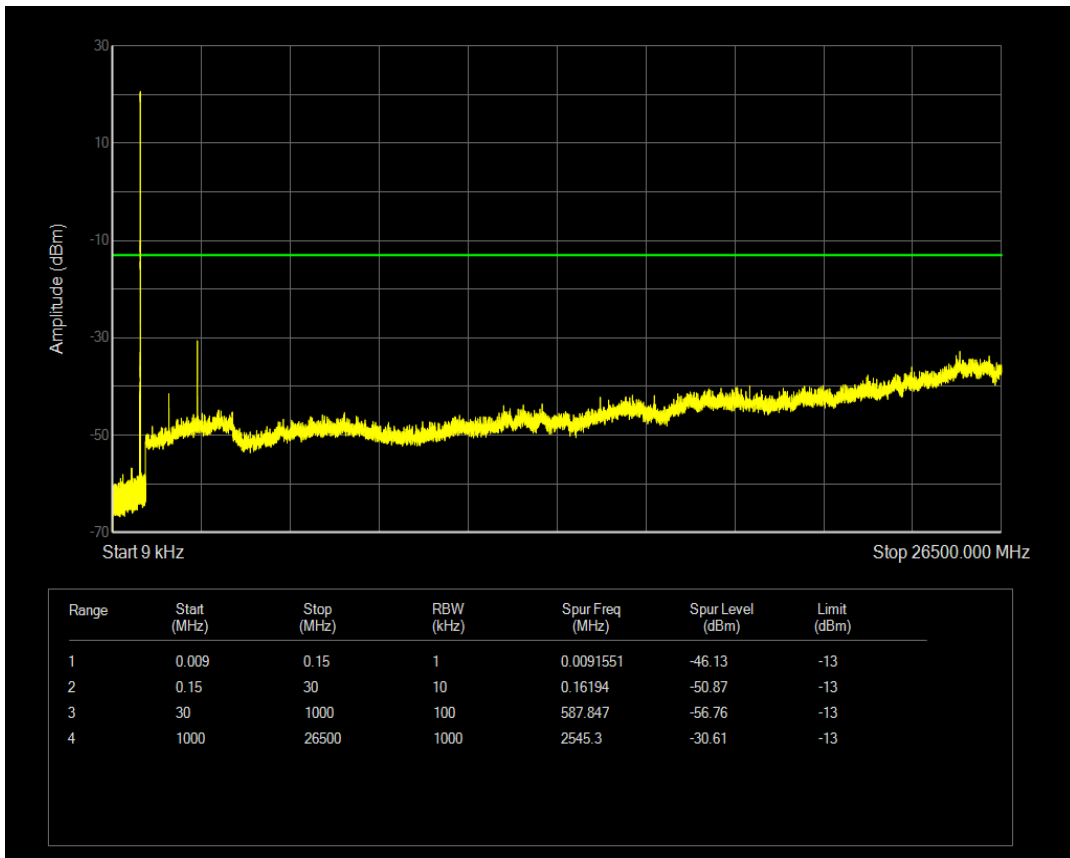

Band5 QPSK BW=1.4MHz Channel=20525 RB Size=6 Position=#0

Band5 QAM16 BW=1.4MHz Channel=20525 RB Size=1 Position=#0

Band5 QAM16 BW=1.4MHz Channel=20525 RB Size=6 Position=#0

Band5 QPSK BW=1.4MHz Channel=20643 RB Size=1 Position=#0

Band5 QPSK BW=1.4MHz Channel=20643 RB Size=6 Position=#0

Band5 QAM16 BW=1.4MHz Channel=20643 RB Size=1 Position=#0

Band5 QAM16 BW=1.4MHz Channel=20643 RB Size=6 Position=#0

Band5 QPSK BW=3MHz Channel=20415 RB Size=1 Position=#0