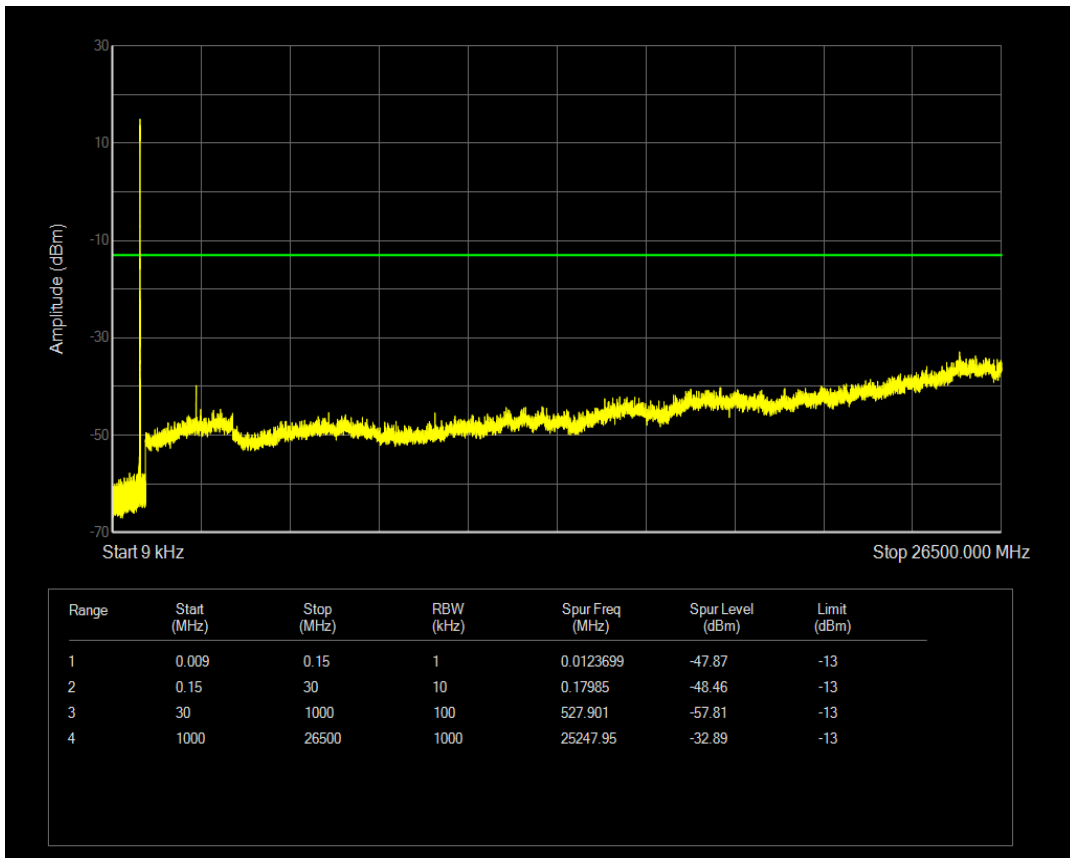

Band5 QPSK BW=5MHz Channel=20425 RB Size=25 Position=#0

Band5 QAM16 BW=5MHz Channel=20425 RB Size=1 Position=#0

Band5 QAM16 BW=5MHz Channel=20425 RB Size=25 Position=#0

Band5 QPSK BW=5MHz Channel=20525 RB Size=1 Position=#0

Band5 QPSK BW=5MHz Channel=20525 RB Size=25 Position=#0

Band5 QAM16 BW=5MHz Channel=20525 RB Size=1 Position=#0

Band5 QAM16 BW=5MHz Channel=20525 RB Size=25 Position=#0

Band5 QPSK BW=5MHz Channel=20625 RB Size=1 Position=#0