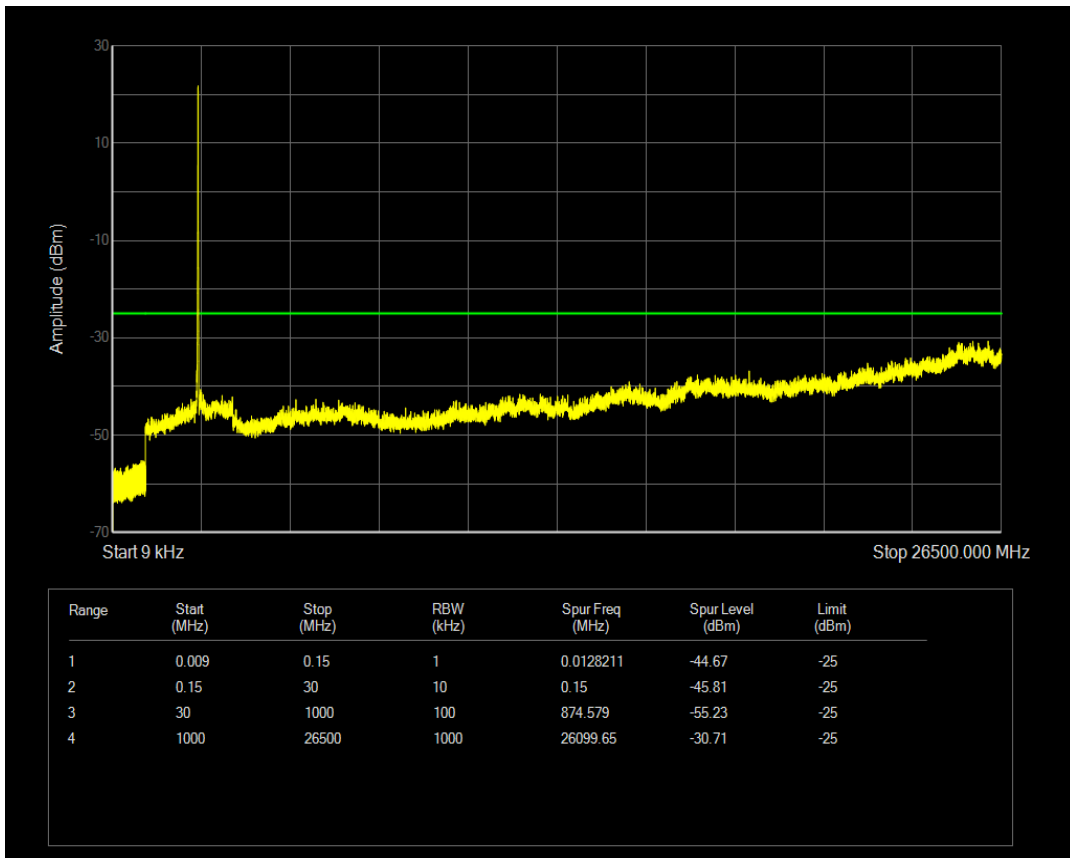

Band7 QPSK BW=10MHz Channel=21400 RB Size=50 Position=#0

Band7 QAM16 BW=10MHz Channel=21400 RB Size=1 Position=#0