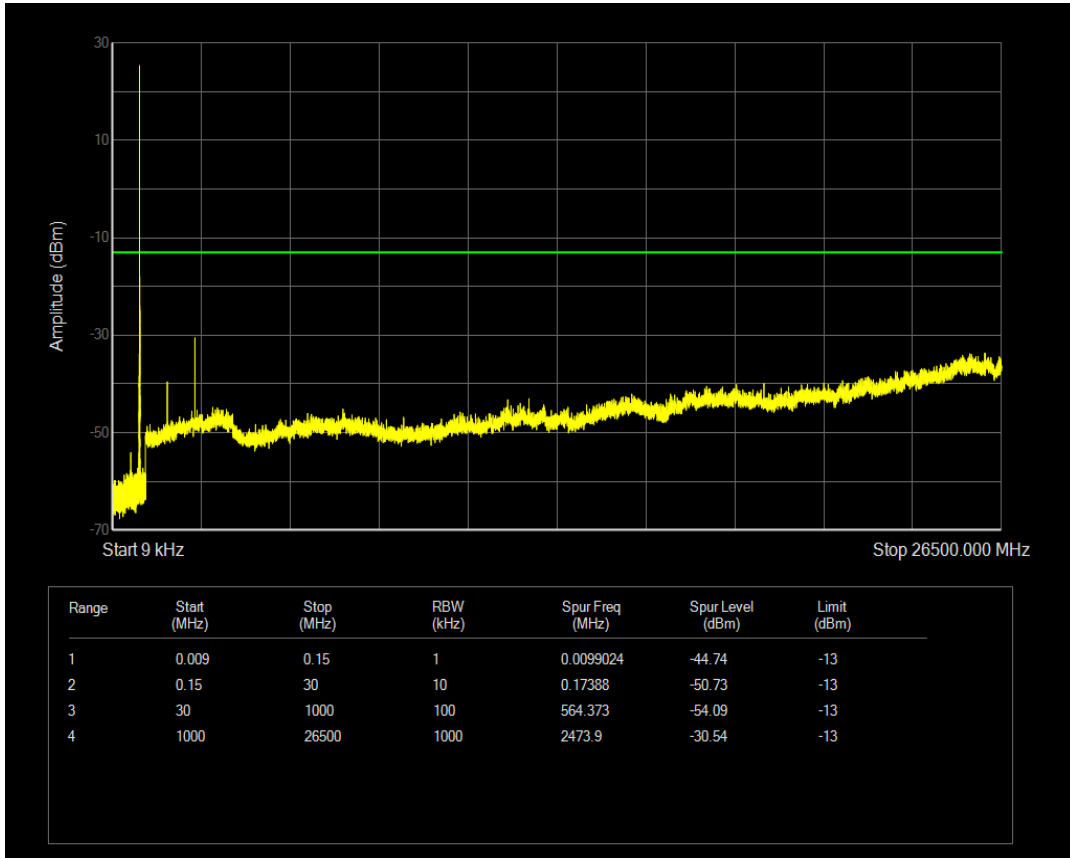

Band5 QPSK BW=3MHz Channel=20635 RB Size=15 Position=#0

Band5 QAM16 BW=3MHz Channel=20635 RB Size=1 Position=#0

Band5 QAM16 BW=3MHz Channel=20635 RB Size=15 Position=#0

Band5 QPSK BW=5MHz Channel=20425 RB Size=1 Position=#0

Band5 QPSK BW=5MHz Channel=20425 RB Size=25 Position=#0

Band5 QAM16 BW=5MHz Channel=20425 RB Size=1 Position=#0

Band5 QAM16 BW=5MHz Channel=20425 RB Size=25 Position=#0

Band5 QPSK BW=5MHz Channel=20525 RB Size=1 Position=#0