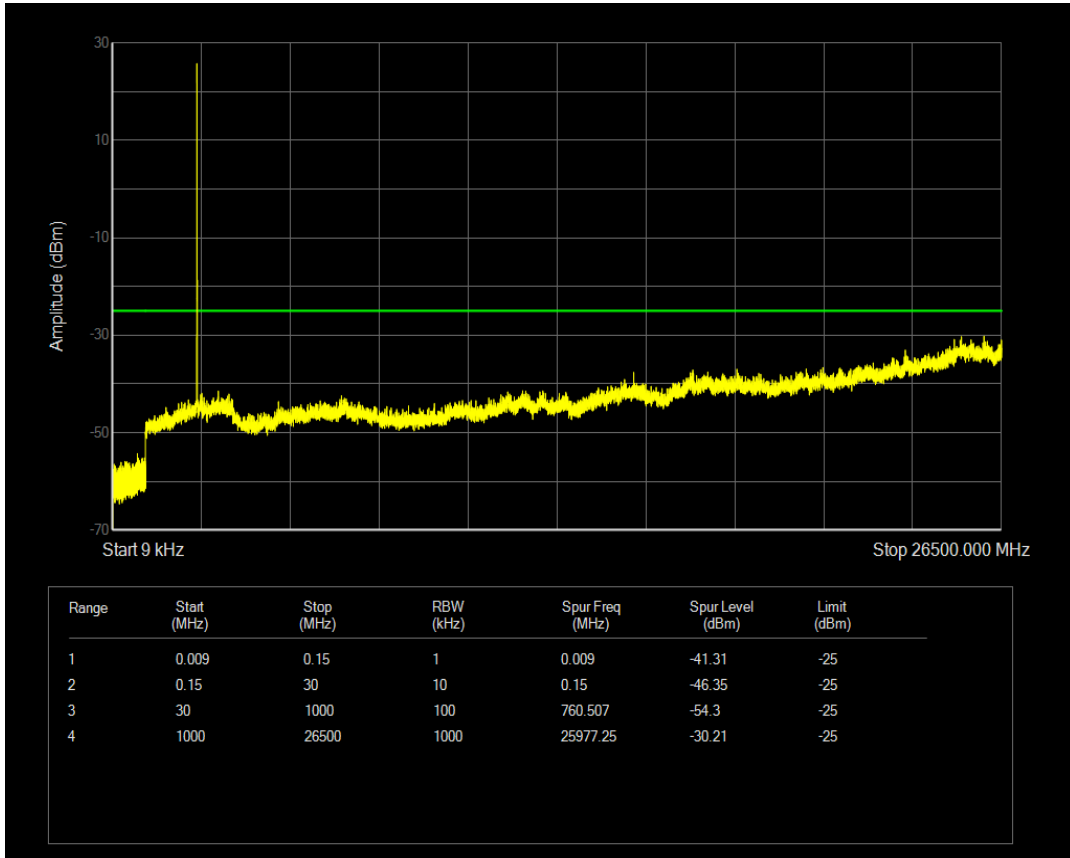

Band5 QPSK BW=10MHz Channel=20600 RB Size=50 Position=#0

Band5 QAM16 BW=10MHz Channel=20600 RB Size=1 Position=#0

Band5 QAM16 BW=10MHz Channel=20600 RB Size=50 Position=#0

Band7 QPSK BW=5MHz Channel=20775 RB Size=1 Position=#0

Band7 QPSK BW=5MHz Channel=20775 RB Size=25 Position=#0

Band7 QAM16 BW=5MHz Channel=20775 RB Size=1 Position=#0

Band7 QAM16 BW=5MHz Channel=20775 RB Size=25 Position=#0

Band7 QPSK BW=5MHz Channel=21100 RB Size=1 Position=#0