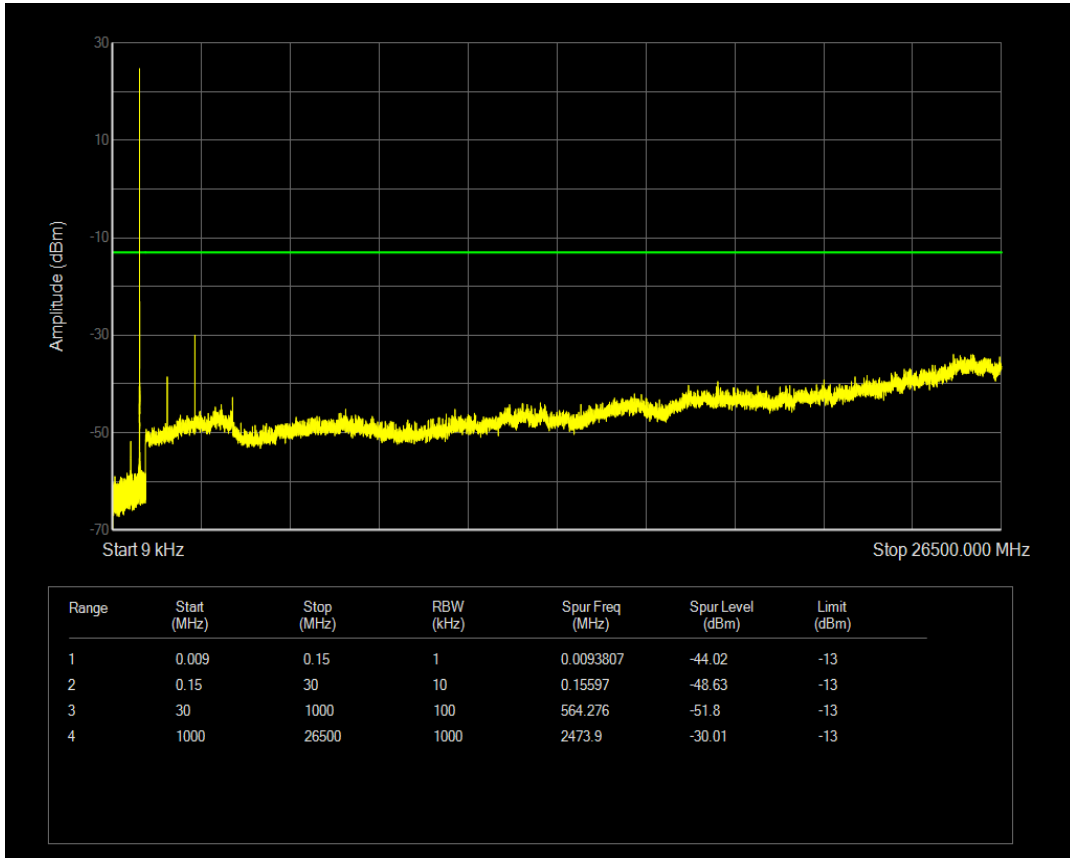

Band41 QPSK BW=20MHz Channel=41490 RB Size=100 Position=#0

Band41 QAM16 BW=20MHz Channel=41490 RB Size=1 Position=#0

Band41 QAM16 BW=20MHz Channel=41490 RB Size=100 Position=#0

Band5 QPSK BW=1.4MHz Channel=20407 RB Size=1 Position=#0

Band5 QPSK BW=1.4MHz Channel=20407 RB Size=6 Position=#0

Band5 QAM16 BW=1.4MHz Channel=20407 RB Size=1 Position=#0

Band5 QAM16 BW=1.4MHz Channel=20407 RB Size=6 Position=#0

Band5 QPSK BW=1.4MHz Channel=20525 RB Size=1 Position=#0