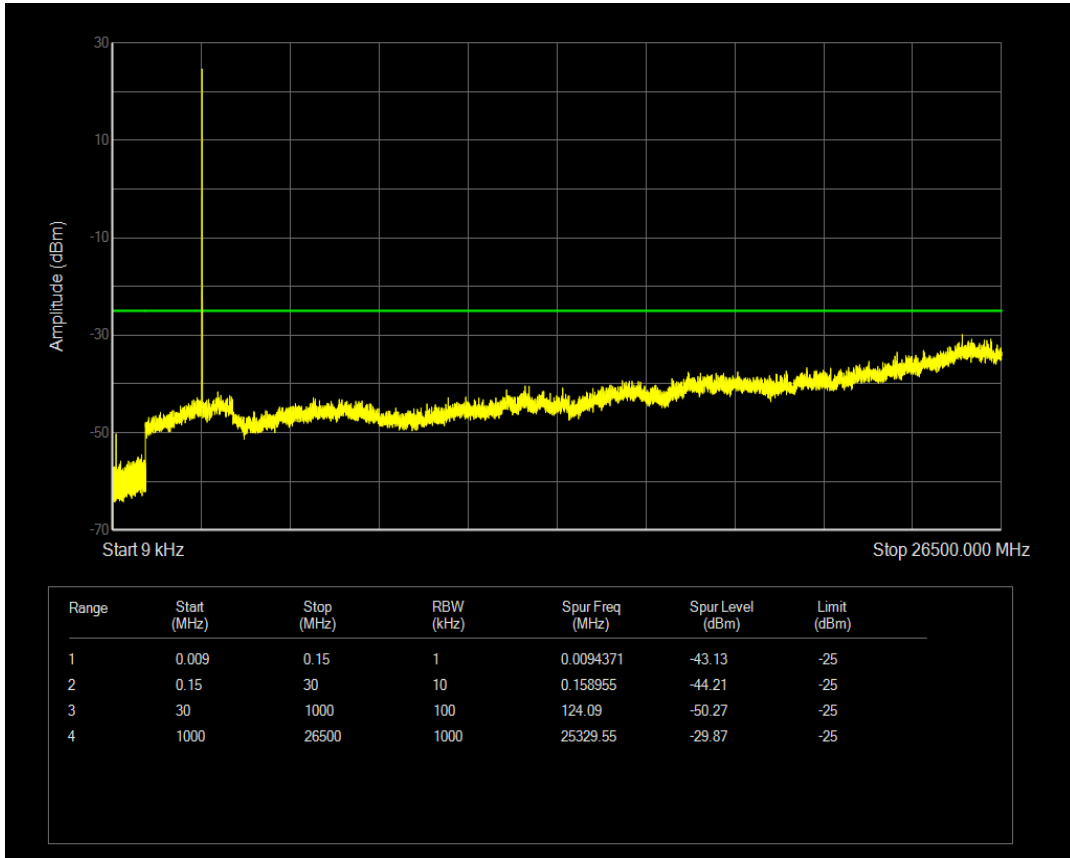

Band41 QAM16 BW=5MHz Channel=41565 RB Size=1 Position=#0

Band41 QAM16 BW=5MHz Channel=41565 RB Size=25 Position=#0