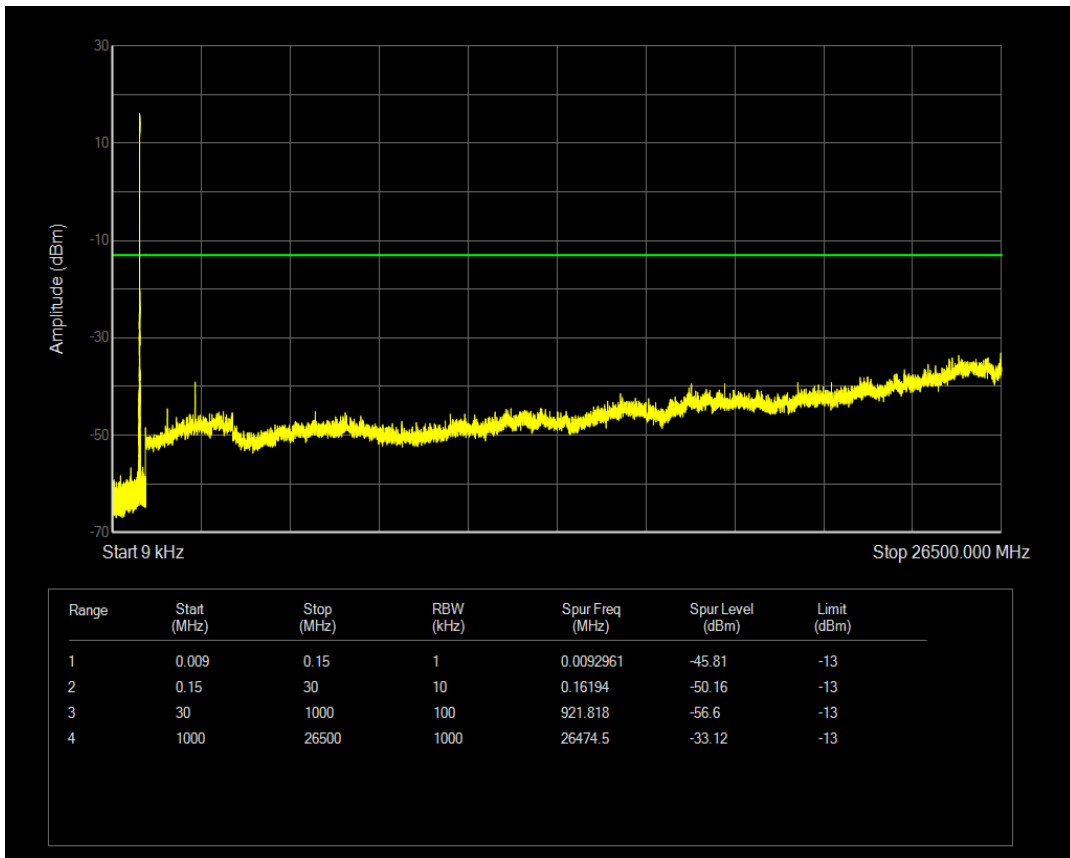

Band5 QPSK BW=3MHz Channel=20635 RB Size=15 Position=#0

Band5 QAM16 BW=3MHz Channel=20635 RB Size=1 Position=#0

Band5 QAM16 BW=3MHz Channel=20635 RB Size=15 Position=#0

Band5 QPSK BW=5MHz Channel=20425 RB Size=1 Position=#0

Band5 QPSK BW=5MHz Channel=20425 RB Size=25 Position=#0

Band5 QAM16 BW=5MHz Channel=20425 RB Size=1 Position=#0

Band5 QAM16 BW=5MHz Channel=20425 RB Size=25 Position=#0

Band5 QPSK BW=5MHz Channel=20525 RB Size=1 Position=#0