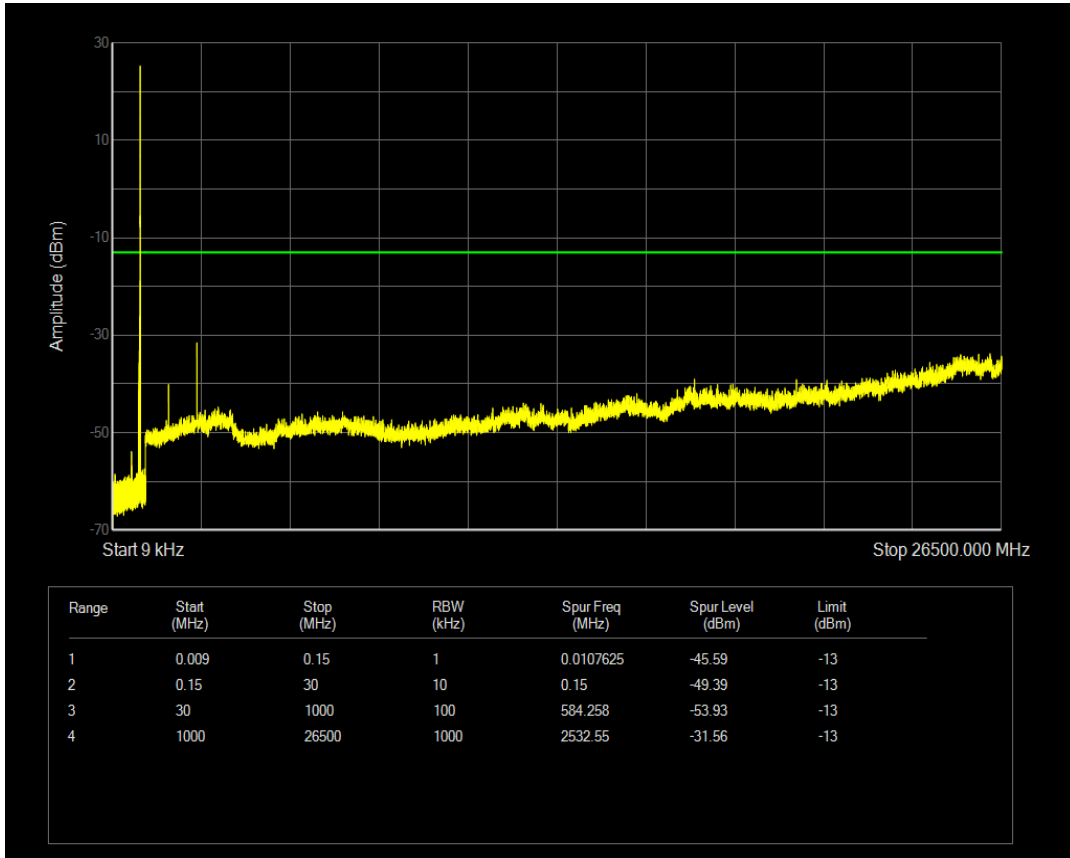

Band5 QPSK BW=5MHz Channel=20525 RB Size=25 Position=#0

Band5 QAM16 BW=5MHz Channel=20525 RB Size=1 Position=#0

Band5 QAM16 BW=5MHz Channel=20525 RB Size=25 Position=#0

Band5 QPSK BW=5MHz Channel=20625 RB Size=1 Position=#0

Band5 QPSK BW=5MHz Channel=20625 RB Size=25 Position=#0

Band5 QAM16 BW=5MHz Channel=20625 RB Size=1 Position=#0

Band5 QAM16 BW=5MHz Channel=20625 RB Size=25 Position=#0

Band5 QPSK BW=10MHz Channel=20450 RB Size=1 Position=#0