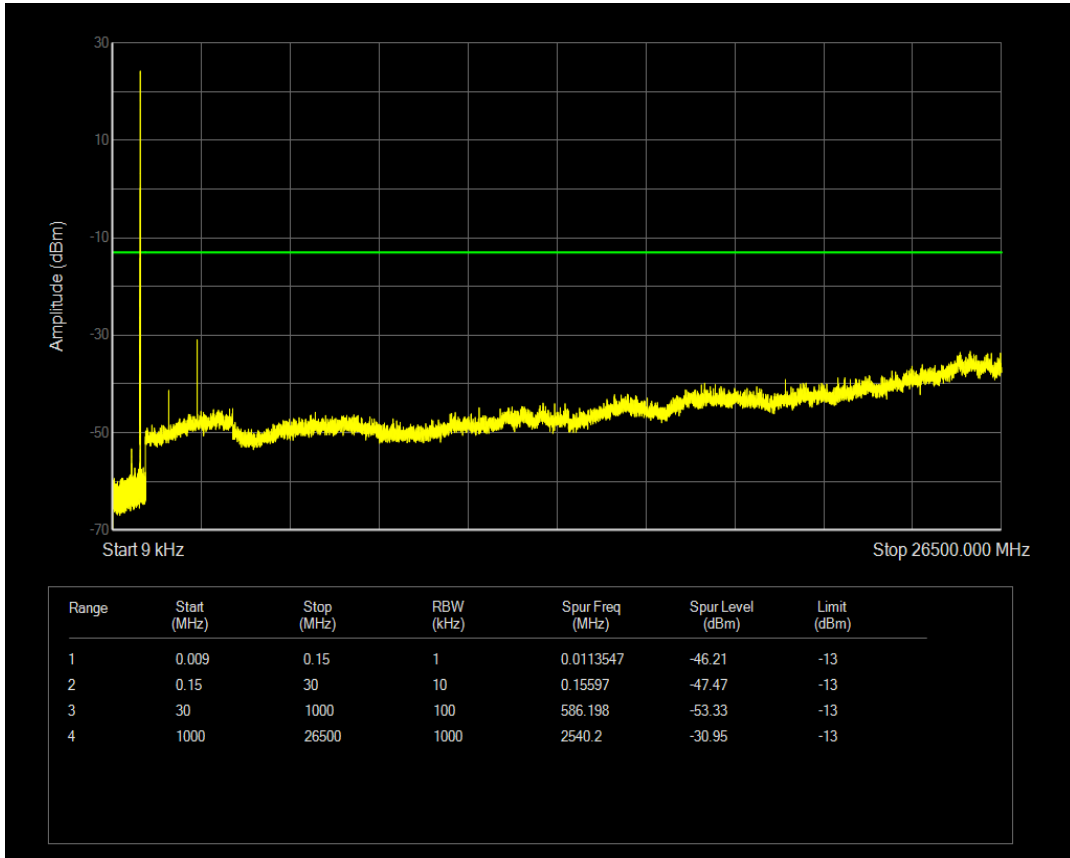

Band5 QAM16 BW=3MHz Channel=20635 RB Size=1 Position=#0

Band5 QAM16 BW=3MHz Channel=20635 RB Size=15 Position=#0