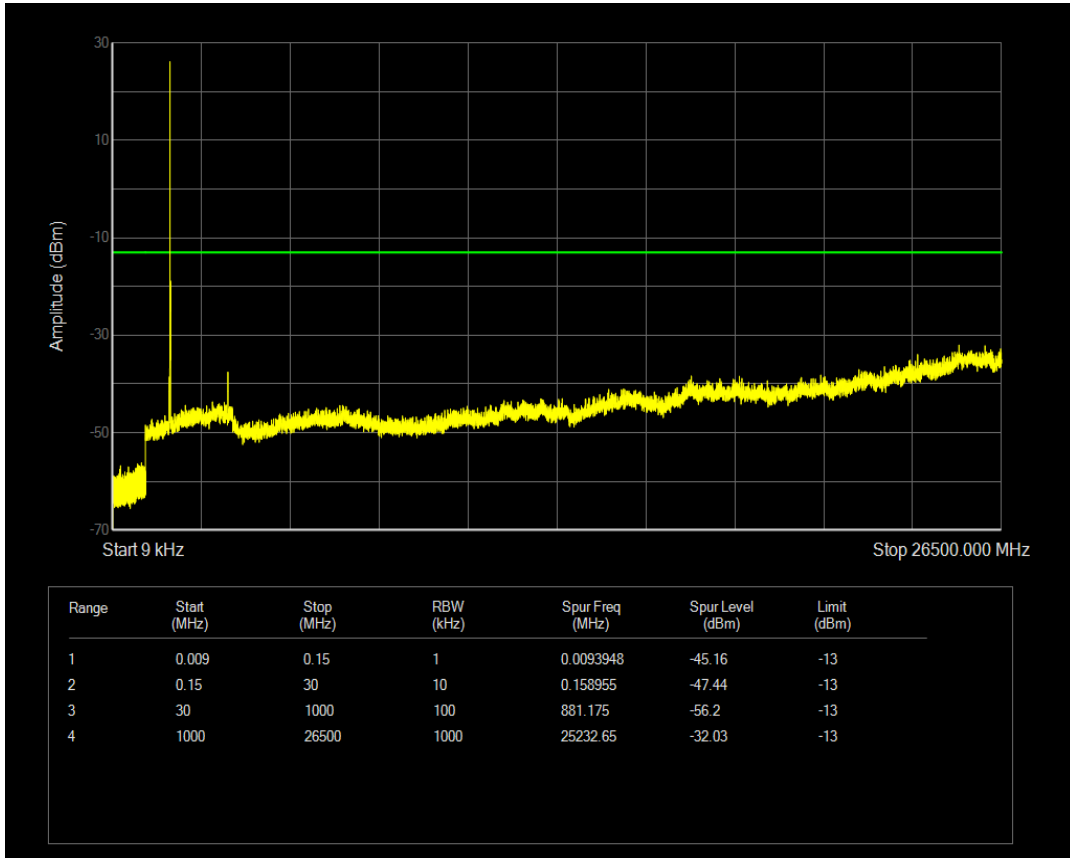

Band4 QPSK BW=5MHz Channel=20375 RB Size=25 Position=#0

Band4 QAM16 BW=5MHz Channel=20375 RB Size=1 Position=#0

Band4 QAM16 BW=5MHz Channel=20375 RB Size=25 Position=#0

Band4 QPSK BW=10MHz Channel=20000 RB Size=1 Position=#0

Band4 QPSK BW=10MHz Channel=20000 RB Size=50 Position=#0

Band4 QAM16 BW=10MHz Channel=20000 RB Size=1 Position=#0

Band4 QAM16 BW=10MHz Channel=20000 RB Size=50 Position=#0

Band4 QPSK BW=10MHz Channel=20175 RB Size=1 Position=#0

Band4 QPSK BW=10MHz Channel=20175 RB Size=50 Position=#0

Band4 QAM16 BW=10MHz Channel=20175 RB Size=1 Position=#0

Band4 QAM16 BW=10MHz Channel=20175 RB Size=50 Position=#0

Band4 QPSK BW=10MHz Channel=20350 RB Size=1 Position=#0