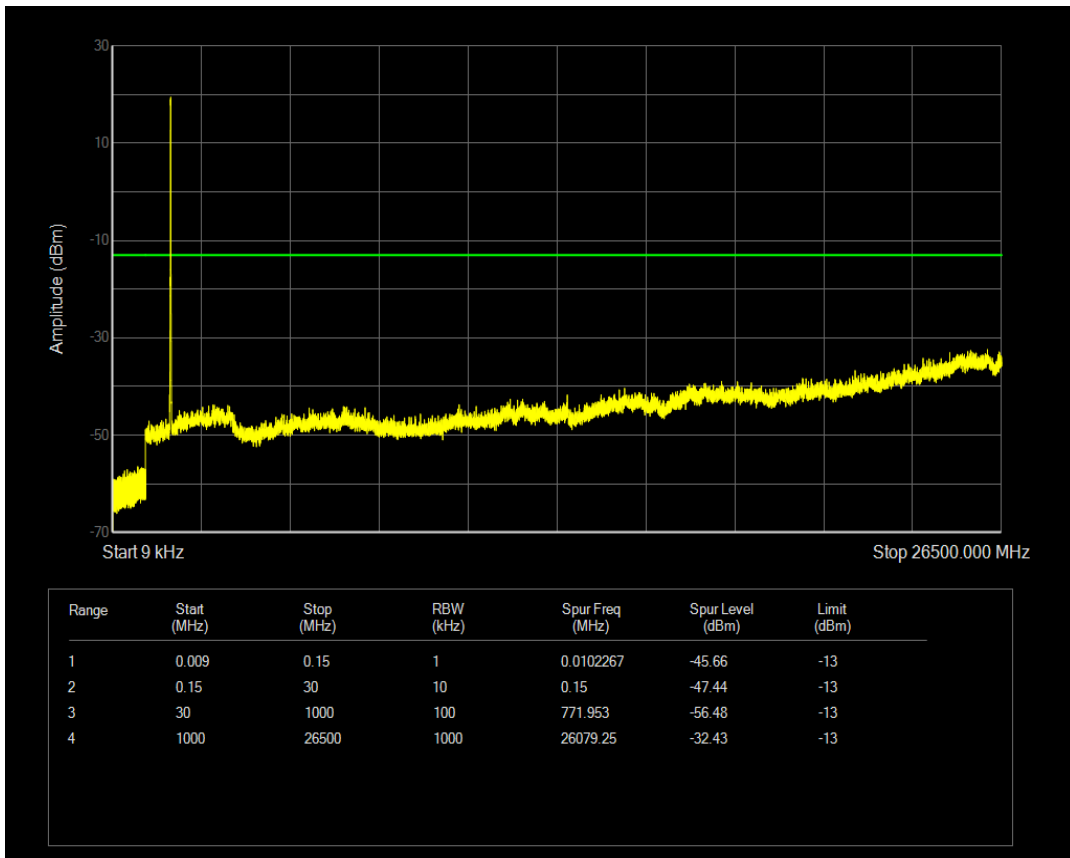

Band4 QPSK BW=10MHz Channel=20000 RB Size=50 Position=#0

Band4 QAM16 BW=10MHz Channel=20000 RB Size=1 Position=#0

Band4 QAM16 BW=10MHz Channel=20000 RB Size=50 Position=#0

Band4 QPSK BW=10MHz Channel=20175 RB Size=1 Position=#0

Band4 QPSK BW=10MHz Channel=20175 RB Size=50 Position=#0

Band4 QAM16 BW=10MHz Channel=20175 RB Size=1 Position=#0

Band4 QAM16 BW=10MHz Channel=20175 RB Size=50 Position=#0

Band4 QPSK BW=10MHz Channel=20350 RB Size=1 Position=#0

Band4 QPSK BW=10MHz Channel=20350 RB Size=50 Position=#0

Band4 QAM16 BW=10MHz Channel=20350 RB Size=1 Position=#0

Band4 QAM16 BW=10MHz Channel=20350 RB Size=50 Position=#0

Band4 QPSK BW=15MHz Channel=20025 RB Size=1 Position=#0