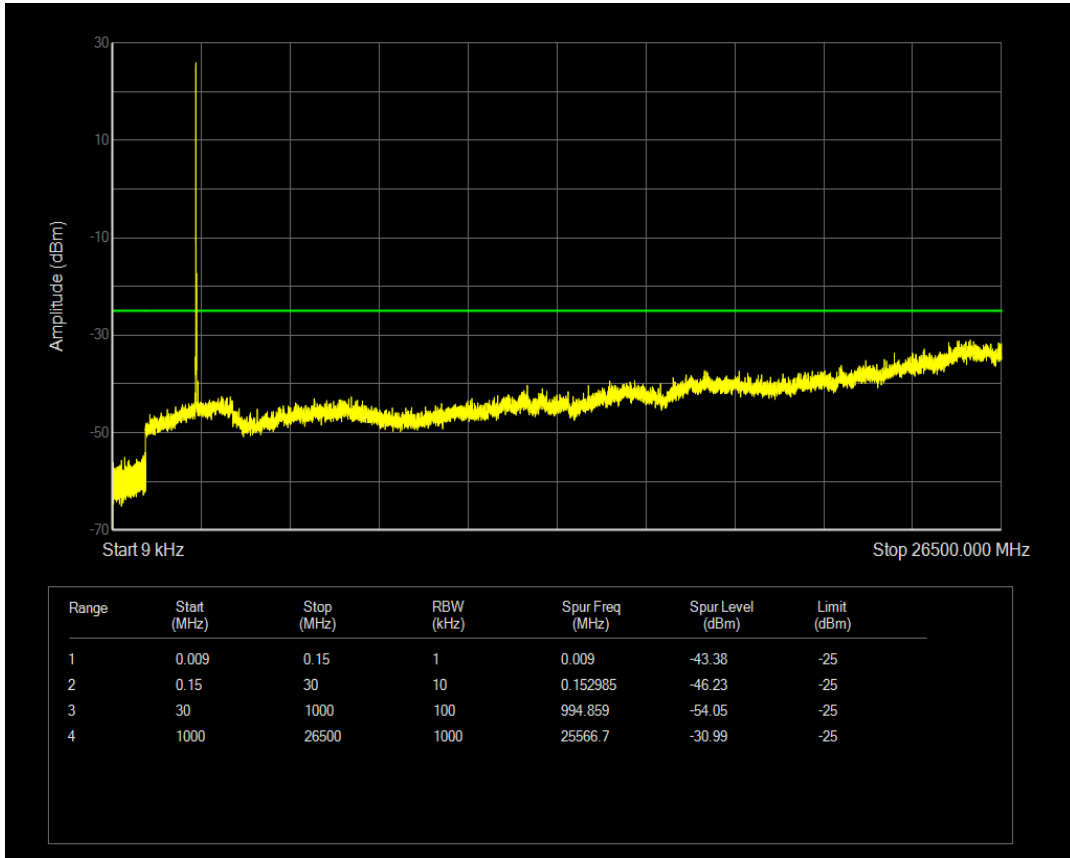

Band7 QPSK BW=5MHz Channel=21425 RB Size=25 Position=#0

Band7 QAM16 BW=5MHz Channel=21425 RB Size=1 Position=#0

Band7 QAM16 BW=5MHz Channel=21425 RB Size=25 Position=#0

Band7 QPSK BW=10MHz Channel=20800 RB Size=1 Position=#0

Band7 QPSK BW=10MHz Channel=20800 RB Size=50 Position=#0

Band7 QAM16 BW=10MHz Channel=20800 RB Size=1 Position=#0

Band7 QAM16 BW=10MHz Channel=20800 RB Size=50 Position=#0

Band7 QPSK BW=10MHz Channel=21100 RB Size=1 Position=#0