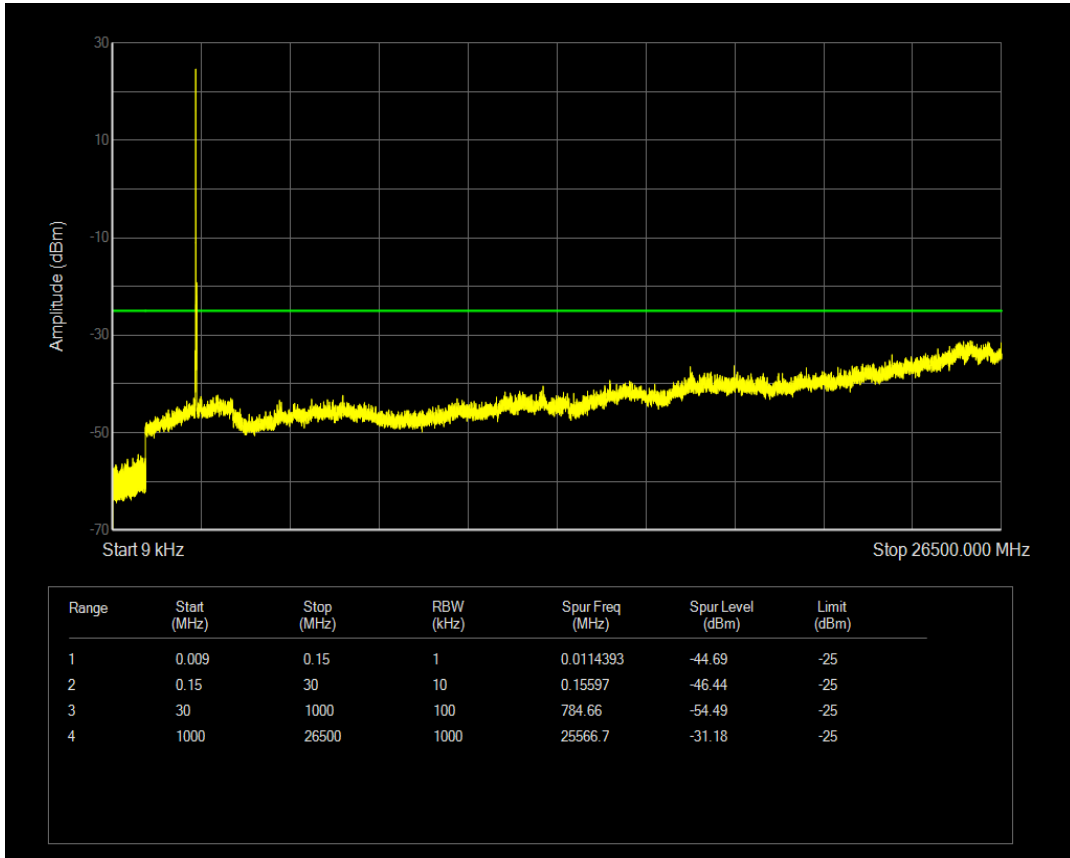

Band41 QPSK BW=10MHz Channel=41540 RB Size=50 Position=#0

Band41 QAM16 BW=10MHz Channel=41540 RB Size=1 Position=#0

Band41 QAM16 BW=10MHz Channel=41540 RB Size=50 Position=#0

Band41 QPSK BW=15MHz Channel=39725 RB Size=1 Position=#0