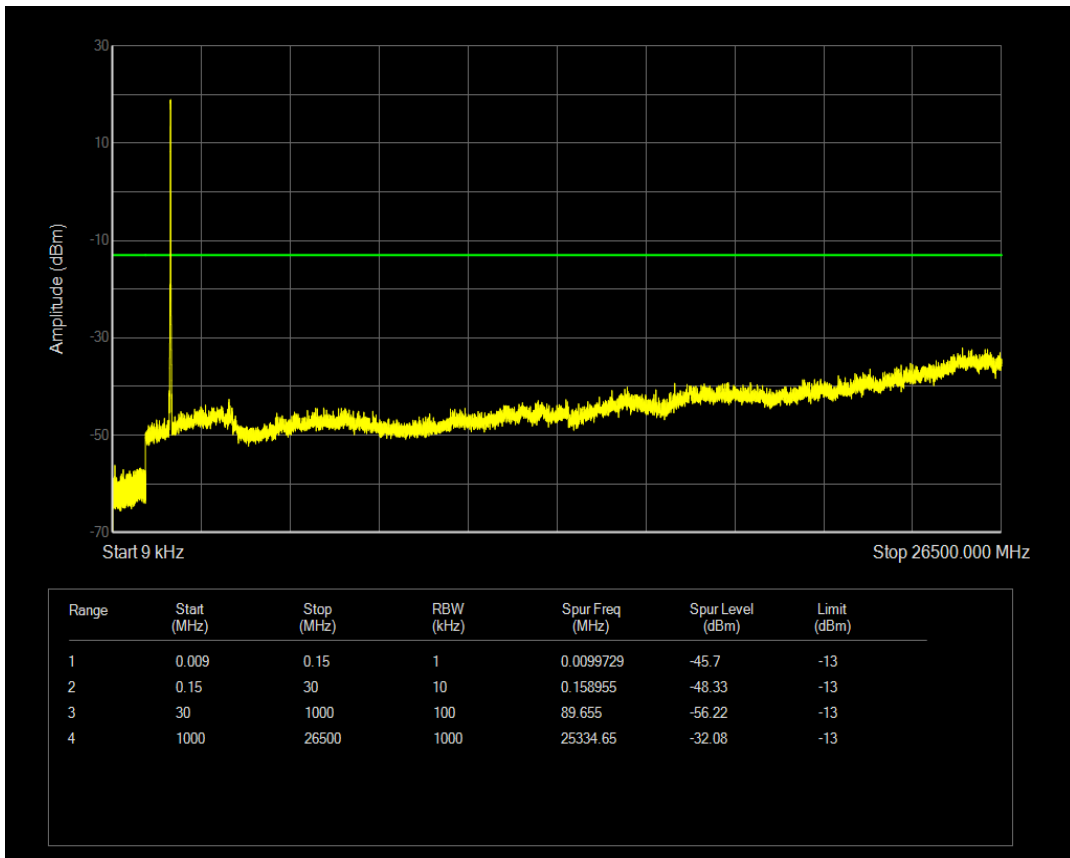

Band4 QPSK BW=15MHz Channel=20025 RB Size=75 Position=#0

Band4 QAM16 BW=15MHz Channel=20025 RB Size=1 Position=#0

Band4 QAM16 BW=15MHz Channel=20025 RB Size=75 Position=#0

Band4 QPSK BW=15MHz Channel=20175 RB Size=1 Position=#0

Band4 QPSK BW=15MHz Channel=20175 RB Size=75 Position=#0

Band4 QAM16 BW=15MHz Channel=20175 RB Size=1 Position=#0

Band4 QAM16 BW=15MHz Channel=20175 RB Size=75 Position=#0

Band4 QPSK BW=15MHz Channel=20325 RB Size=1 Position=#0

Band4 QPSK BW=15MHz Channel=20325 RB Size=75 Position=#0

Band4 QAM16 BW=15MHz Channel=20325 RB Size=1 Position=#0

Band4 QAM16 BW=15MHz Channel=20325 RB Size=75 Position=#0

Band4 QPSK BW=20MHz Channel=20050 RB Size=1 Position=#0