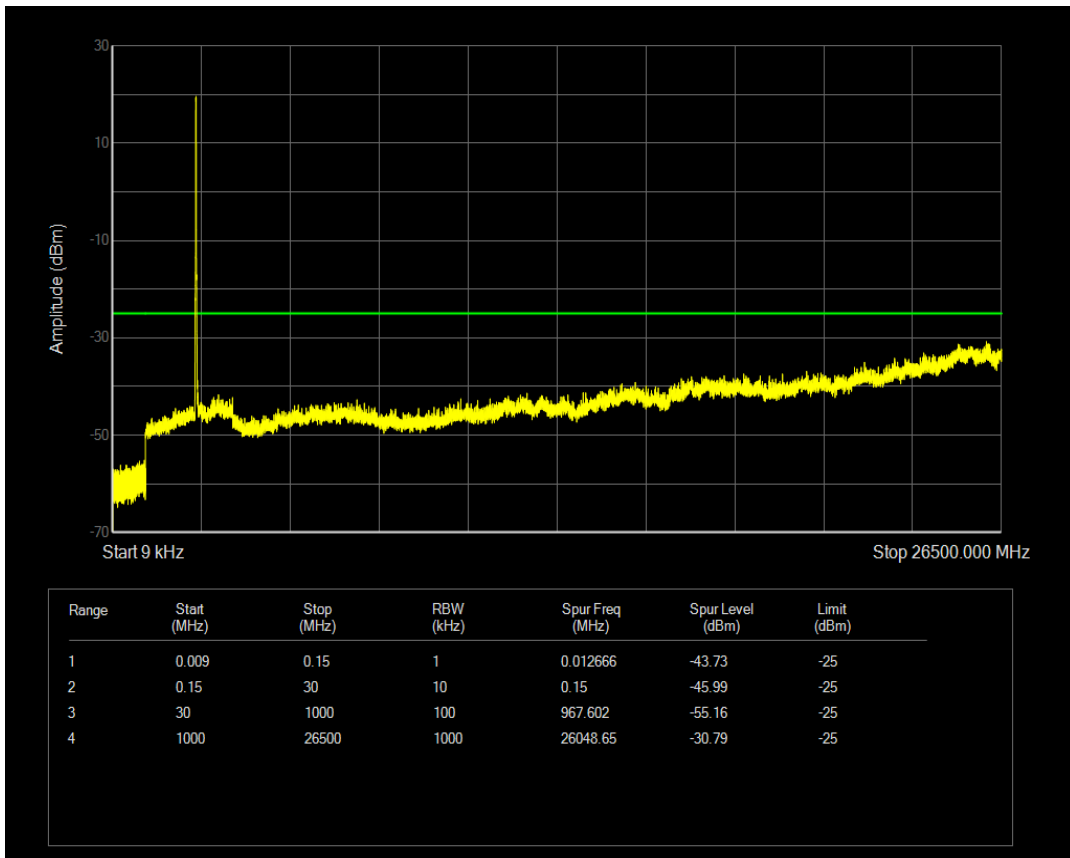

Band41 QPSK BW=15MHz Channel=39725 RB Size=75 Position=#0

Band41 QAM16 BW=15MHz Channel=39725 RB Size=1 Position=#0