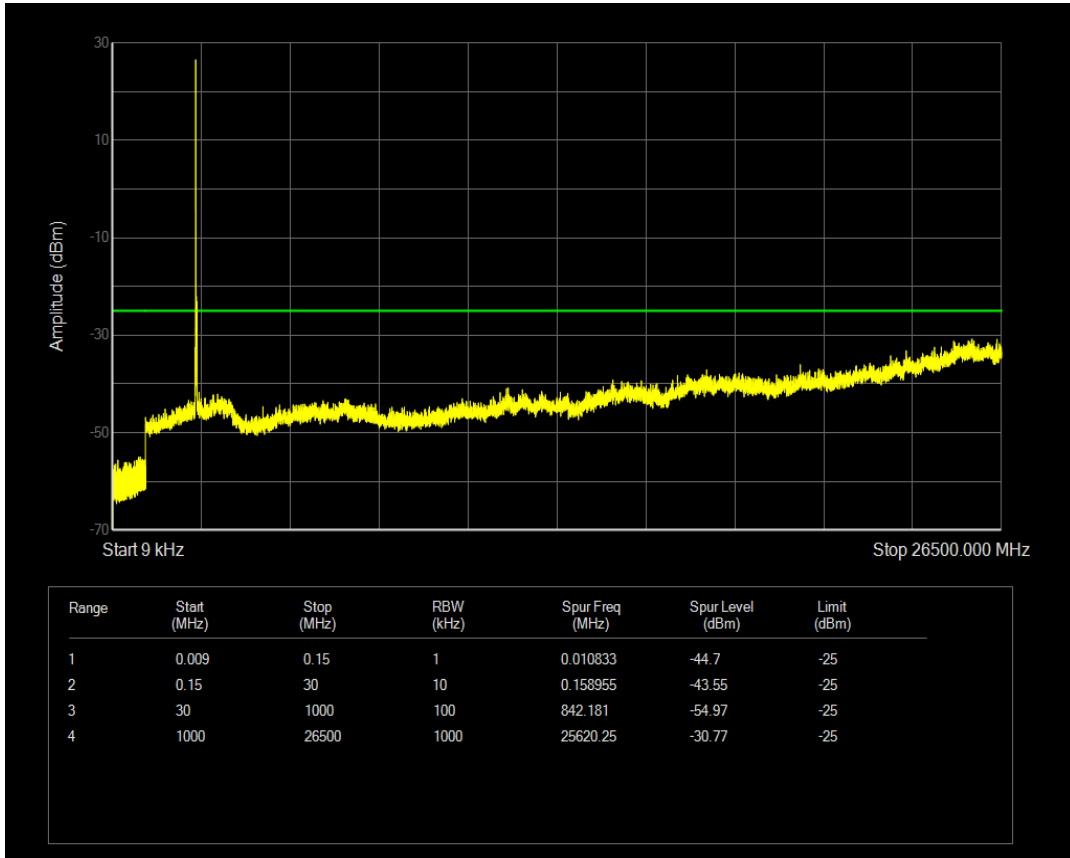

Band41 QAM16 BW=20MHz Channel=39750 RB Size=1 Position=#0

Band41 QAM16 BW=20MHz Channel=39750 RB Size=100 Position=#0