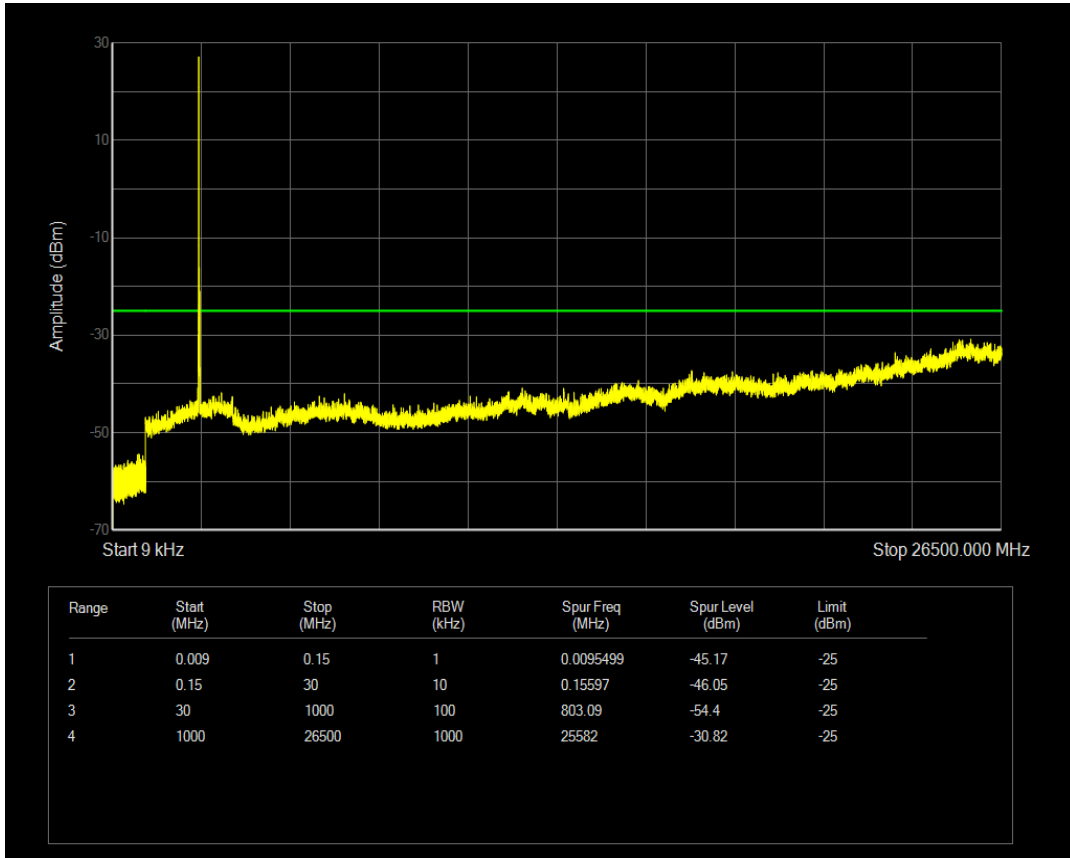

Band41 QPSK BW=15MHz Channel=39725 RB Size=75 Position=#0

Band41 QAM16 BW=15MHz Channel=39725 RB Size=1 Position=#0

Band41 QAM16 BW=15MHz Channel=39725 RB Size=75 Position=#0

Band41 QPSK BW=15MHz Channel=40620 RB Size=1 Position=#0