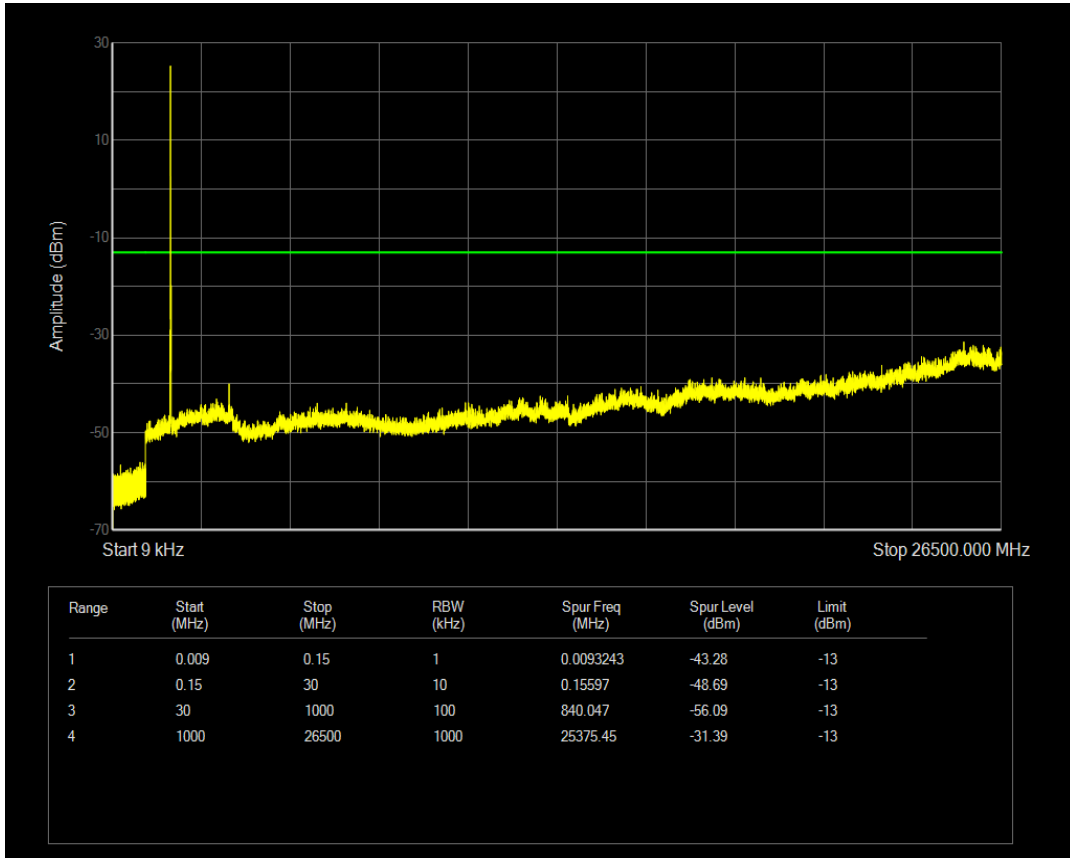

Band4 QPSK BW=10MHz Channel=20000 RB Size=50 Position=#0

Band4 QAM16 BW=10MHz Channel=20000 RB Size=1 Position=#0

Band4 QAM16 BW=10MHz Channel=20000 RB Size=50 Position=#0

Band4 QPSK BW=10MHz Channel=20175 RB Size=1 Position=#0

Band4 QPSK BW=10MHz Channel=20175 RB Size=50 Position=#0

Band4 QAM16 BW=10MHz Channel=20175 RB Size=1 Position=#0

Band4 QAM16 BW=10MHz Channel=20175 RB Size=50 Position=#0

Band4 QPSK BW=10MHz Channel=20350 RB Size=1 Position=#0

Band4 QPSK BW=10MHz Channel=20350 RB Size=50 Position=#0

Band4 QAM16 BW=10MHz Channel=20350 RB Size=1 Position=#0

Band4 QAM16 BW=10MHz Channel=20350 RB Size=50 Position=#0

Band4 QPSK BW=15MHz Channel=20025 RB Size=1 Position=#0