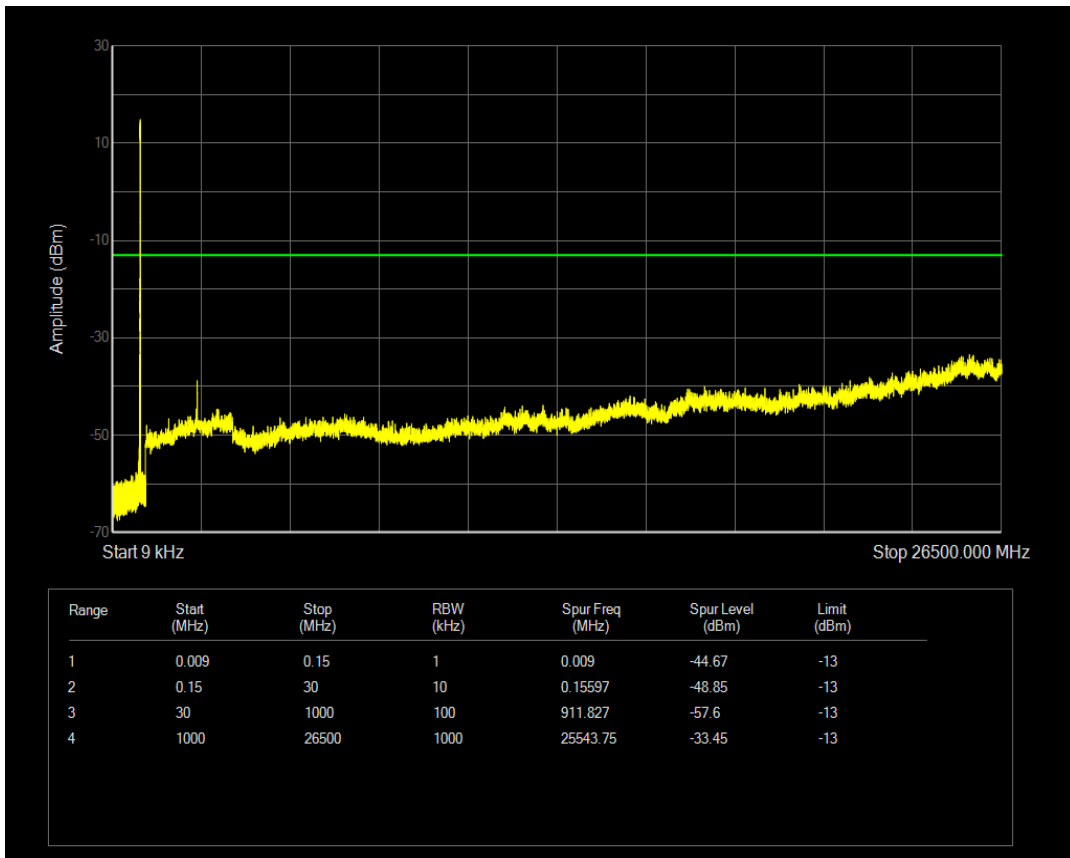

Band5 QPSK BW=5MHz Channel=20525 RB Size=25 Position=#0

Band5 QAM16 BW=5MHz Channel=20525 RB Size=1 Position=#0

Band5 QAM16 BW=5MHz Channel=20525 RB Size=25 Position=#0

Band5 QPSK BW=5MHz Channel=20625 RB Size=1 Position=#0

Band5 QPSK BW=5MHz Channel=20625 RB Size=25 Position=#0

Band5 QAM16 BW=5MHz Channel=20625 RB Size=1 Position=#0

Band5 QAM16 BW=5MHz Channel=20625 RB Size=25 Position=#0

Band5 QPSK BW=10MHz Channel=20450 RB Size=1 Position=#0