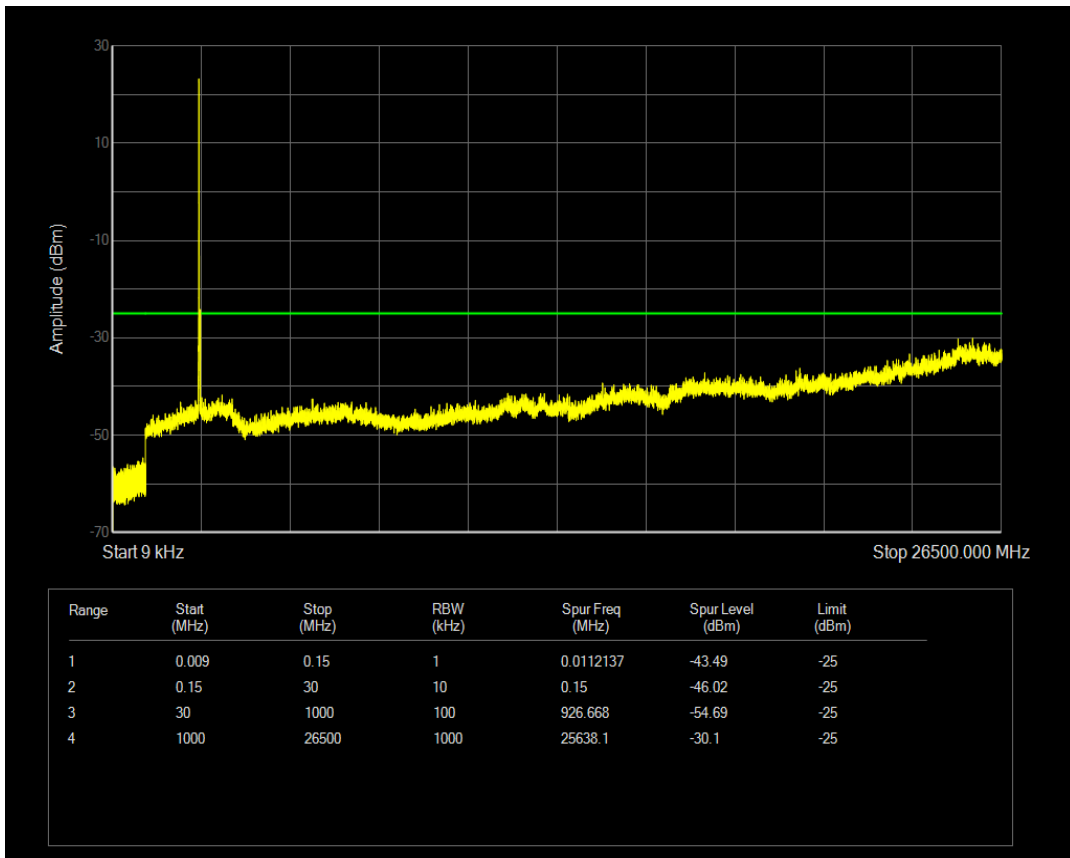

Band41 QPSK BW=5MHz Channel=40620 RB Size=25 Position=#0

Band41 QAM16 BW=5MHz Channel=40620 RB Size=1 Position=#0