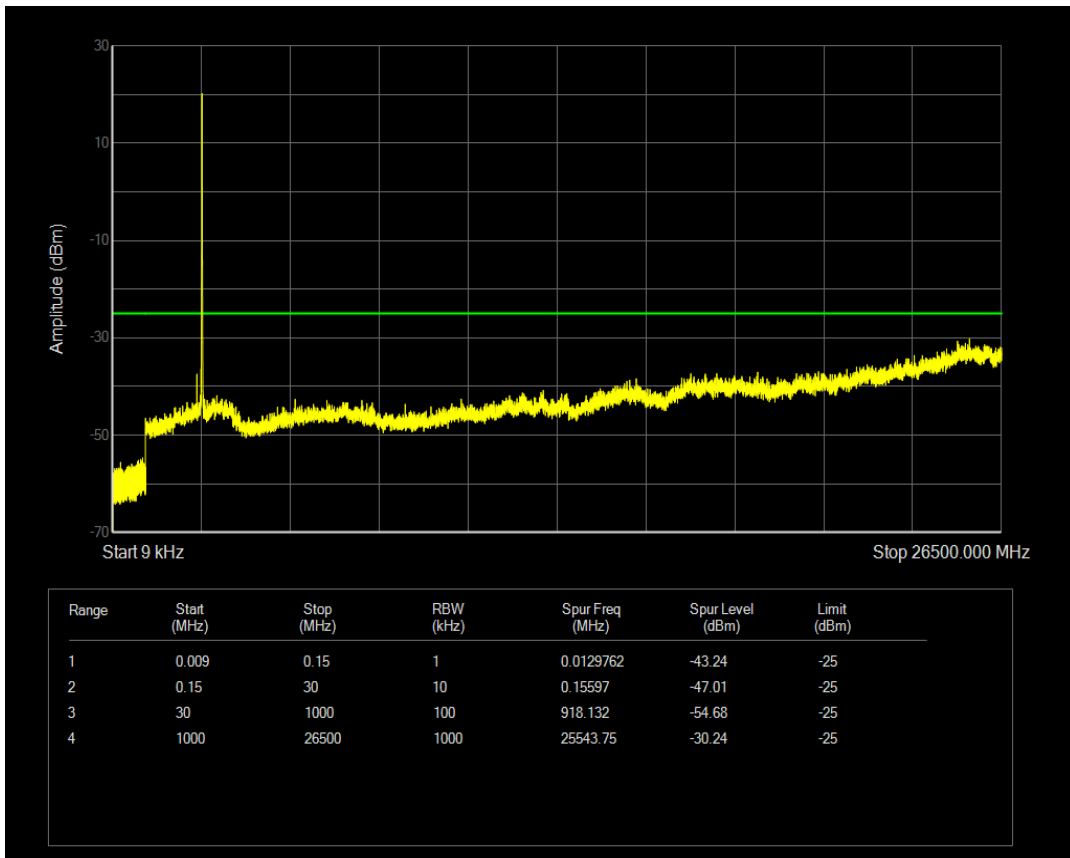

Band41 QPSK BW=10MHz Channel=41540 RB Size=50 Position=#0

Band41 QAM16 BW=10MHz Channel=41540 RB Size=1 Position=#0