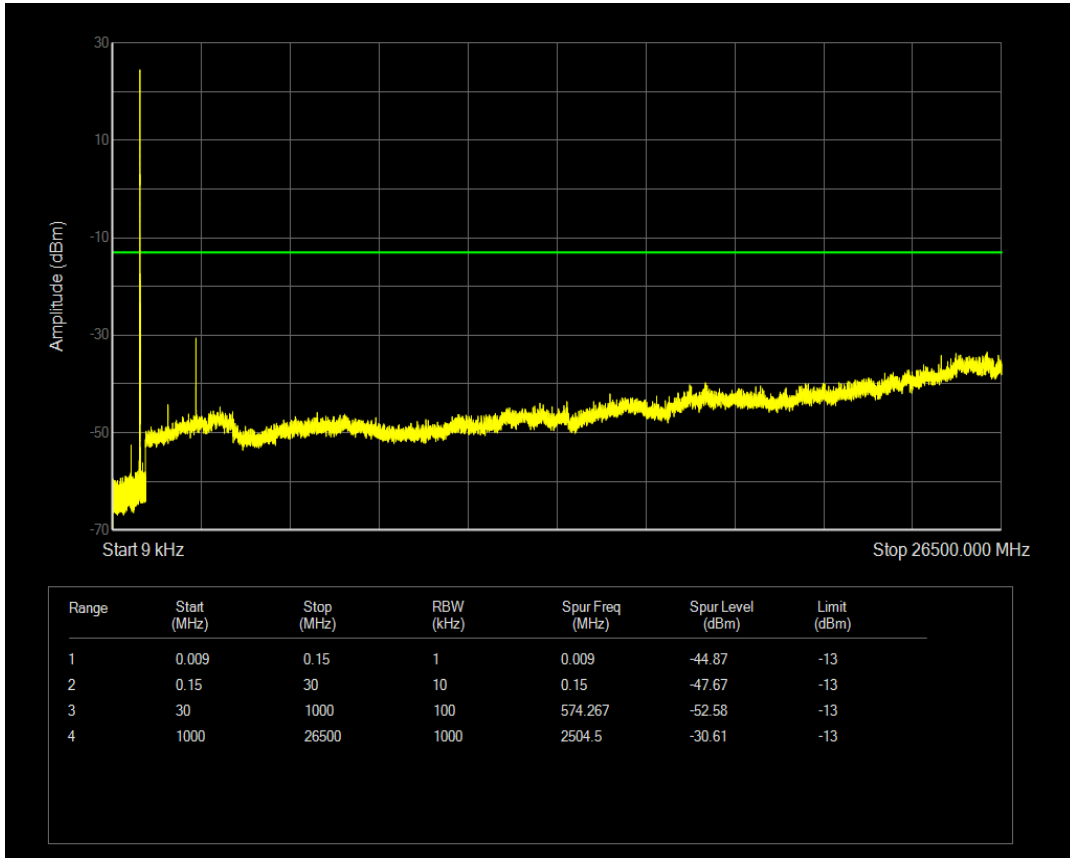

Band5 QPSK BW=5MHz Channel=20425 RB Size=25 Position=#0

Band5 QAM16 BW=5MHz Channel=20425 RB Size=1 Position=#0

Band5 QAM16 BW=5MHz Channel=20425 RB Size=25 Position=#0

Band5 QPSK BW=5MHz Channel=20525 RB Size=1 Position=#0

Band5 QPSK BW=5MHz Channel=20525 RB Size=25 Position=#0

Band5 QAM16 BW=5MHz Channel=20525 RB Size=1 Position=#0

Band5 QAM16 BW=5MHz Channel=20525 RB Size=25 Position=#0

Band5 QPSK BW=5MHz Channel=20625 RB Size=1 Position=#0