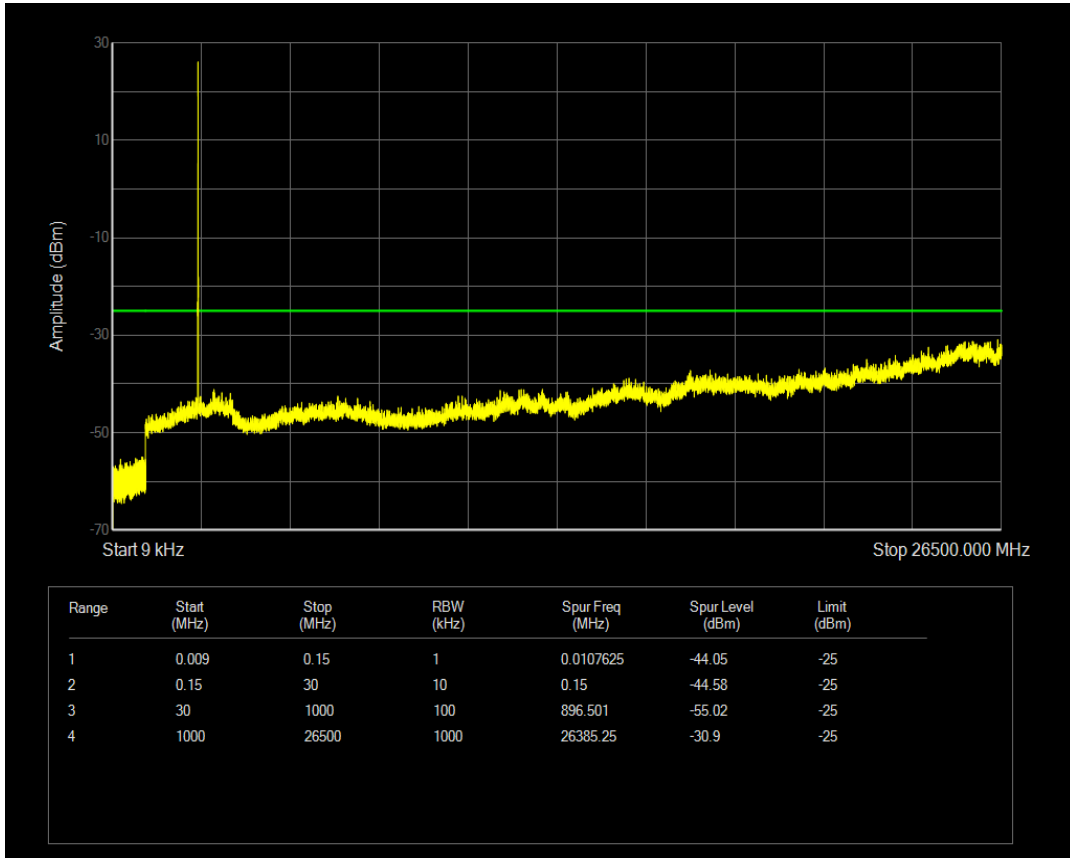

Band7 QPSK BW=5MHz Channel=21100 RB Size=25 Position=#0

Band7 QAM16 BW=5MHz Channel=21100 RB Size=1 Position=#0

Band7 QAM16 BW=5MHz Channel=21100 RB Size=25 Position=#0

Band7 QPSK BW=5MHz Channel=21425 RB Size=1 Position=#0

Band7 QPSK BW=5MHz Channel=21425 RB Size=25 Position=#0

Band7 QAM16 BW=5MHz Channel=21425 RB Size=1 Position=#0

Band7 QAM16 BW=5MHz Channel=21425 RB Size=25 Position=#0

Band7 QPSK BW=10MHz Channel=20800 RB Size=1 Position=#0