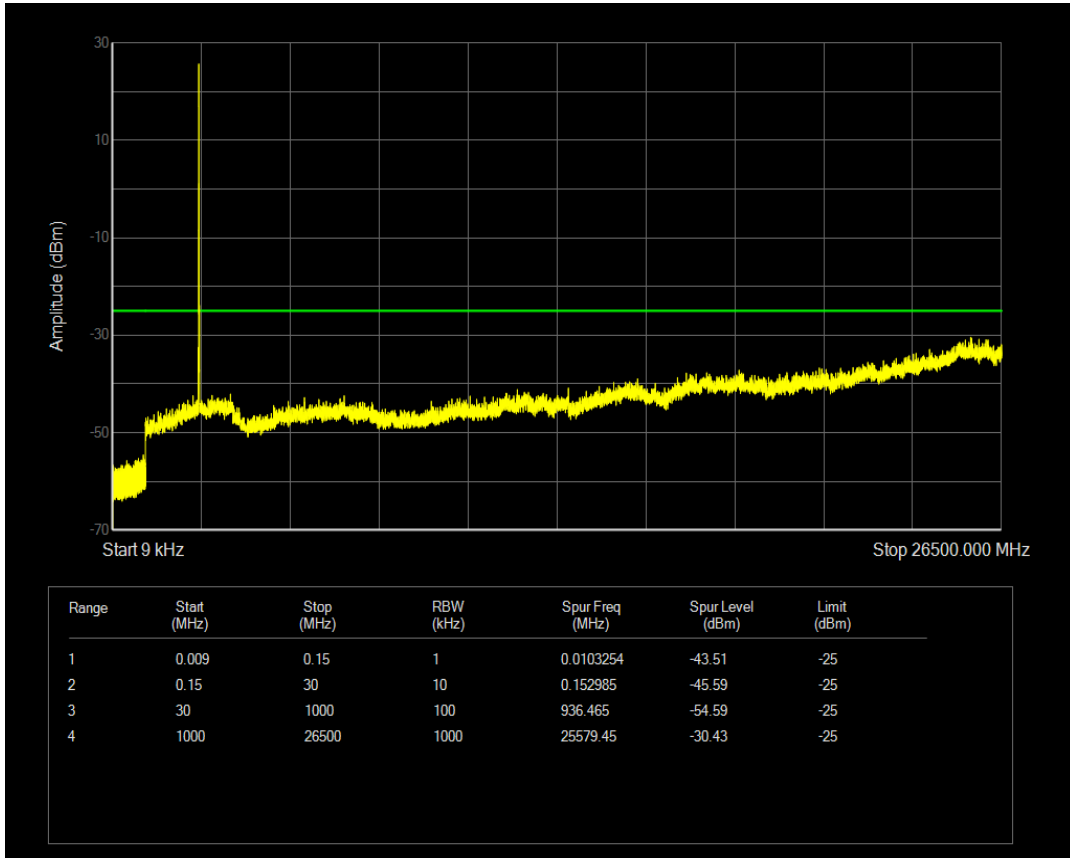

Band41 QAM16 BW=10MHz Channel=40620 RB Size=1 Position=#0

Band41 QAM16 BW=10MHz Channel=40620 RB Size=50 Position=#0