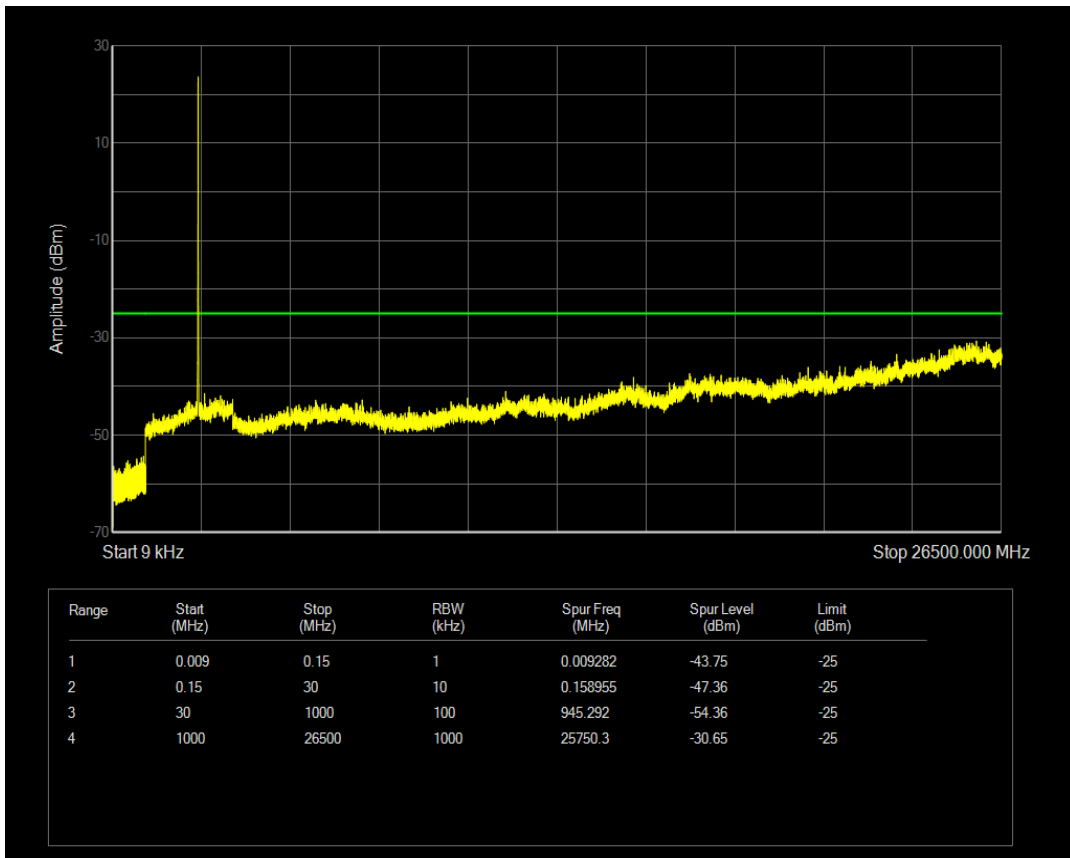

Band7 QAM16 BW=5MHz Channel=21425 RB Size=25 Position=#0

Band7 QPSK BW=10MHz Channel=20800 RB Size=1 Position=#0