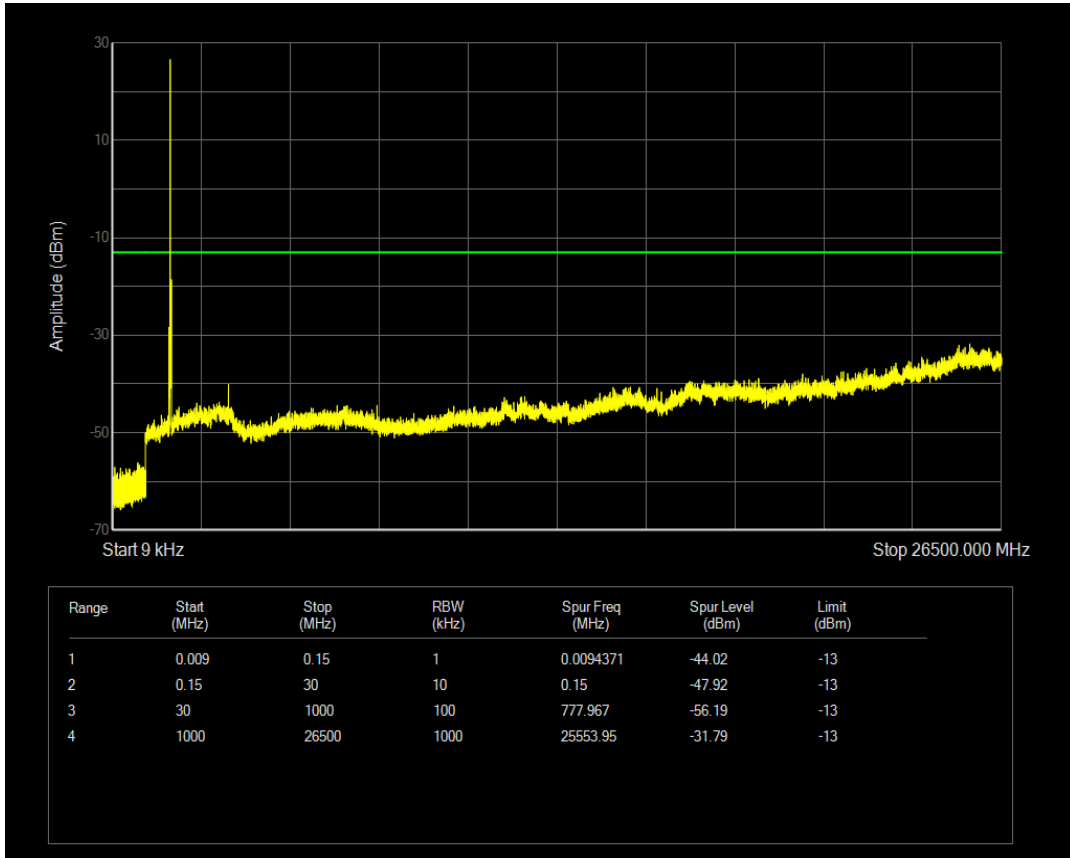

Band4 QPSK BW=20MHz Channel=20050 RB Size=100 Position=#0

Band4 QAM16 BW=20MHz Channel=20050 RB Size=1 Position=#0

Band4 QAM16 BW=20MHz Channel=20050 RB Size=100 Position=#0

Band4 QPSK BW=20MHz Channel=20175 RB Size=1 Position=#0

Band4 QPSK BW=20MHz Channel=20175 RB Size=100 Position=#0

Band4 QAM16 BW=20MHz Channel=20175 RB Size=1 Position=#0

Band4 QAM16 BW=20MHz Channel=20175 RB Size=100 Position=#0

Band4 QPSK BW=20MHz Channel=20300 RB Size=1 Position=#0

Band4 QPSK BW=20MHz Channel=20300 RB Size=100 Position=#0

Band4 QAM16 BW=20MHz Channel=20300 RB Size=1 Position=#0

Band4 QAM16 BW=20MHz Channel=20300 RB Size=100 Position=#0

Band41 QPSK BW=5MHz Channel=39675 RB Size=1 Position=#0