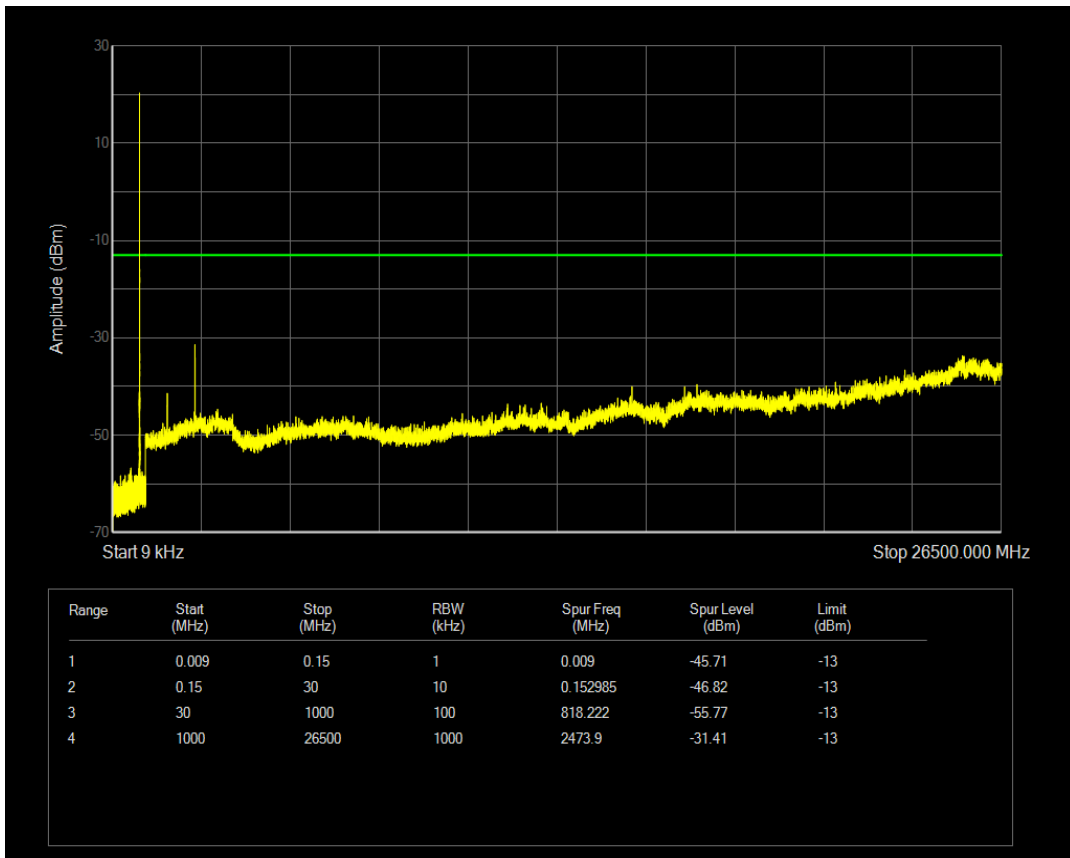

Band41 QPSK BW=20MHz Channel=41490 RB Size=100 Position=#0

Band41 QAM16 BW=20MHz Channel=41490 RB Size=1 Position=#0

Band41 QAM16 BW=20MHz Channel=41490 RB Size=100 Position=#0

Band5 QPSK BW=1.4MHz Channel=20407 RB Size=1 Position=#0

Band5 QPSK BW=1.4MHz Channel=20407 RB Size=6 Position=#0

Band5 QAM16 BW=1.4MHz Channel=20407 RB Size=1 Position=#0

Band5 QAM16 BW=1.4MHz Channel=20407 RB Size=6 Position=#0

Band5 QPSK BW=1.4MHz Channel=20525 RB Size=1 Position=#0