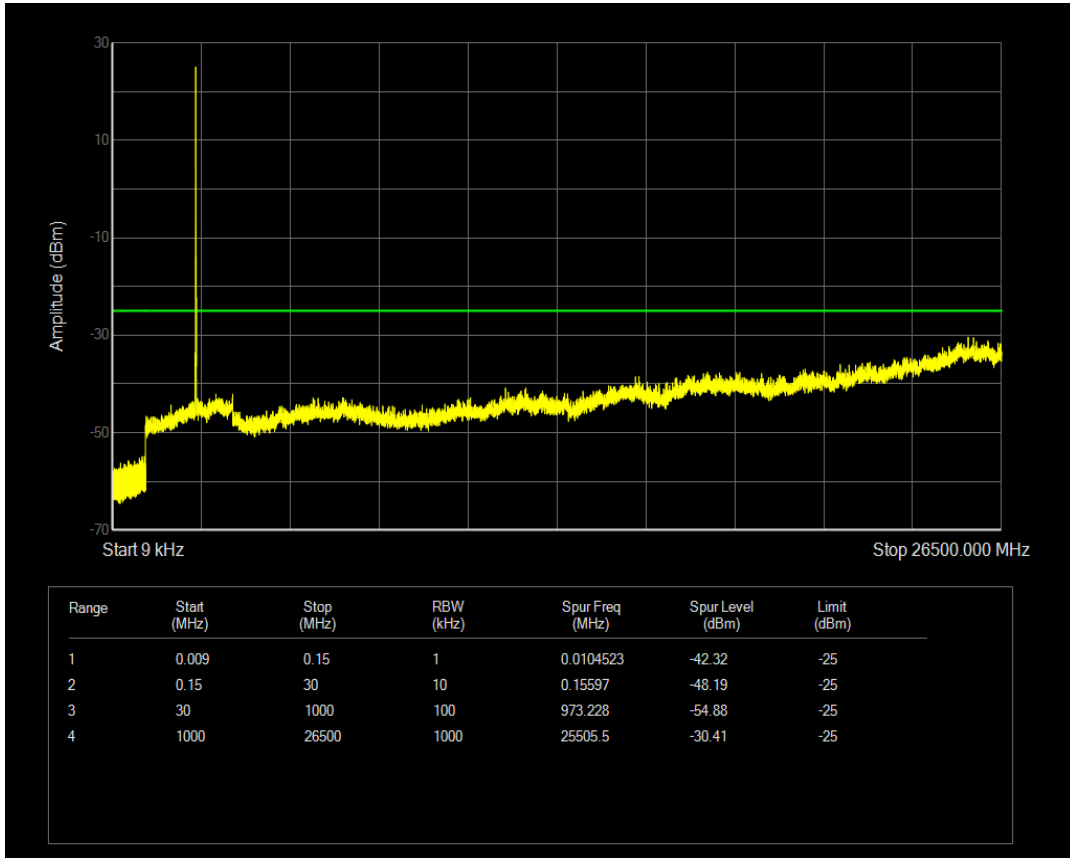

Band41 QPSK BW=5MHz Channel=41565 RB Size=25 Position=#0

Band41 QAM16 BW=5MHz Channel=41565 RB Size=1 Position=#0

Band41 QAM16 BW=5MHz Channel=41565 RB Size=25 Position=#0

Band41 QPSK BW=10MHz Channel=39700 RB Size=1 Position=#0