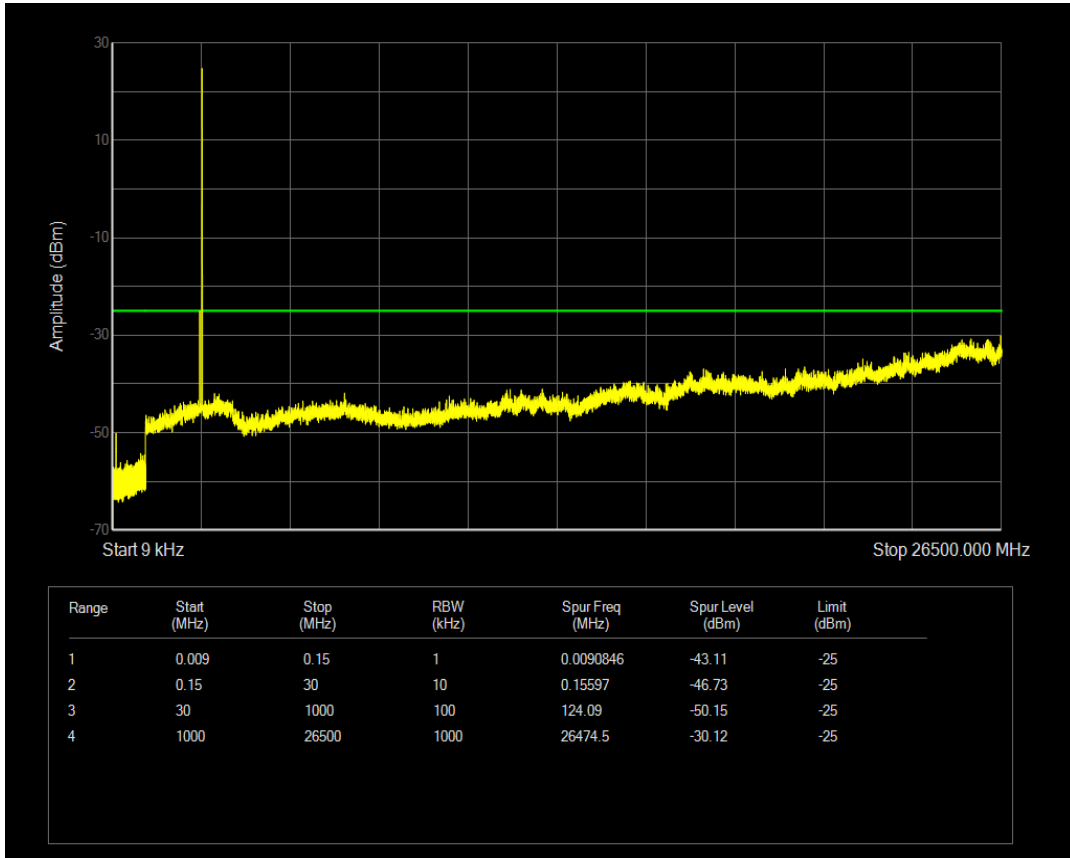

Band41 QPSK BW=5MHz Channel=40620 RB Size=25 Position=#0

Band41 QAM16 BW=5MHz Channel=40620 RB Size=1 Position=#0

Band41 QAM16 BW=5MHz Channel=40620 RB Size=25 Position=#0

Band41 QPSK BW=5MHz Channel=41565 RB Size=1 Position=#0