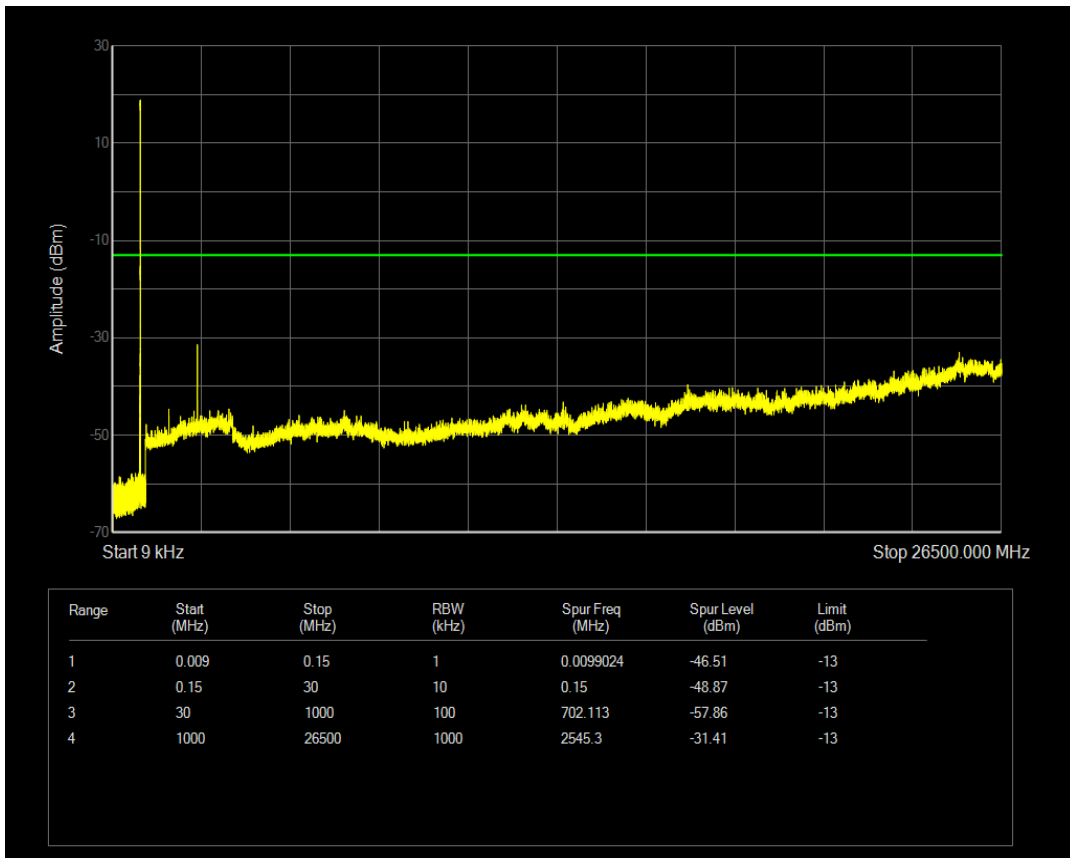

Band5 QPSK BW=1.4MHz Channel=20525 RB Size=6 Position=#0

Band5 QAM16 BW=1.4MHz Channel=20525 RB Size=1 Position=#0

Band5 QAM16 BW=1.4MHz Channel=20525 RB Size=6 Position=#0

Band5 QPSK BW=1.4MHz Channel=20643 RB Size=1 Position=#0

Band5 QPSK BW=1.4MHz Channel=20643 RB Size=6 Position=#0

Band5 QAM16 BW=1.4MHz Channel=20643 RB Size=1 Position=#0

Band5 QAM16 BW=1.4MHz Channel=20643 RB Size=6 Position=#0

Band5 QPSK BW=3MHz Channel=20415 RB Size=1 Position=#0