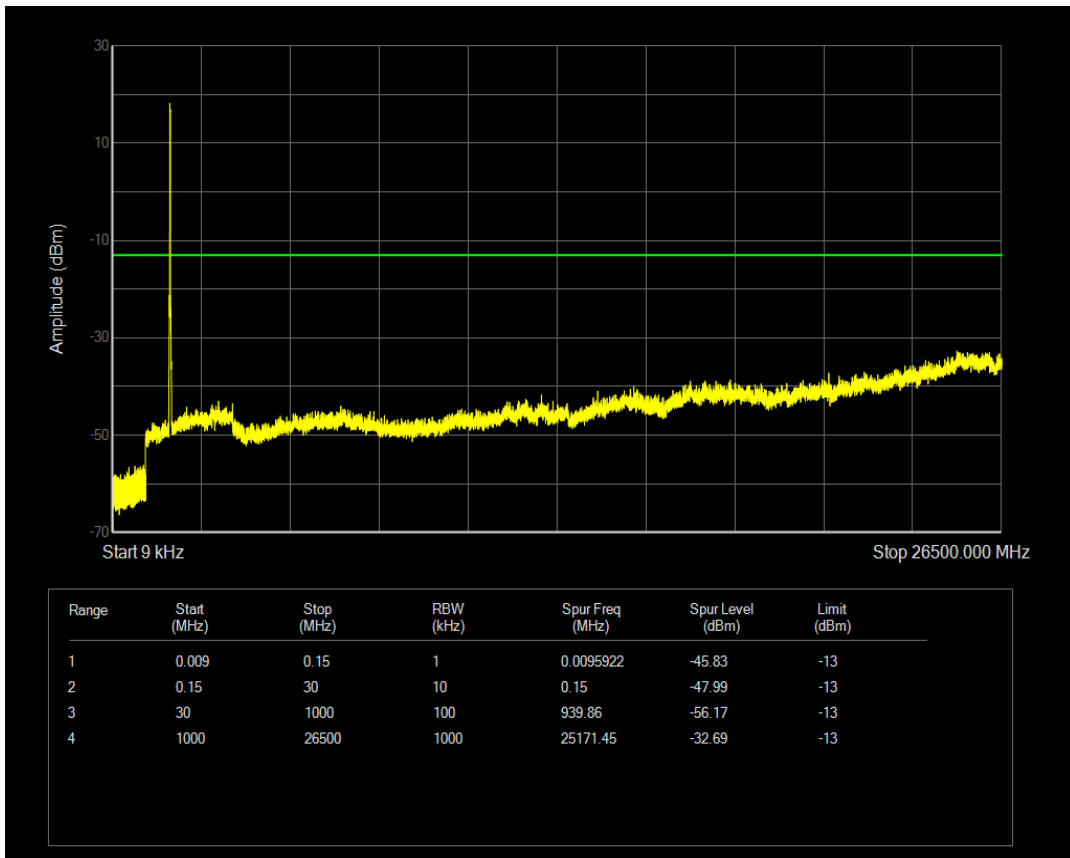

Band4 QPSK BW=20MHz Channel=20050 RB Size=100 Position=#0

Band4 QAM16 BW=20MHz Channel=20050 RB Size=1 Position=#0

Band4 QAM16 BW=20MHz Channel=20050 RB Size=100 Position=#0

Band4 QPSK BW=20MHz Channel=20175 RB Size=1 Position=#0

Band4 QPSK BW=20MHz Channel=20175 RB Size=100 Position=#0

Band4 QAM16 BW=20MHz Channel=20175 RB Size=1 Position=#0

Band4 QAM16 BW=20MHz Channel=20175 RB Size=100 Position=#0

Band4 QPSK BW=20MHz Channel=20300 RB Size=1 Position=#0