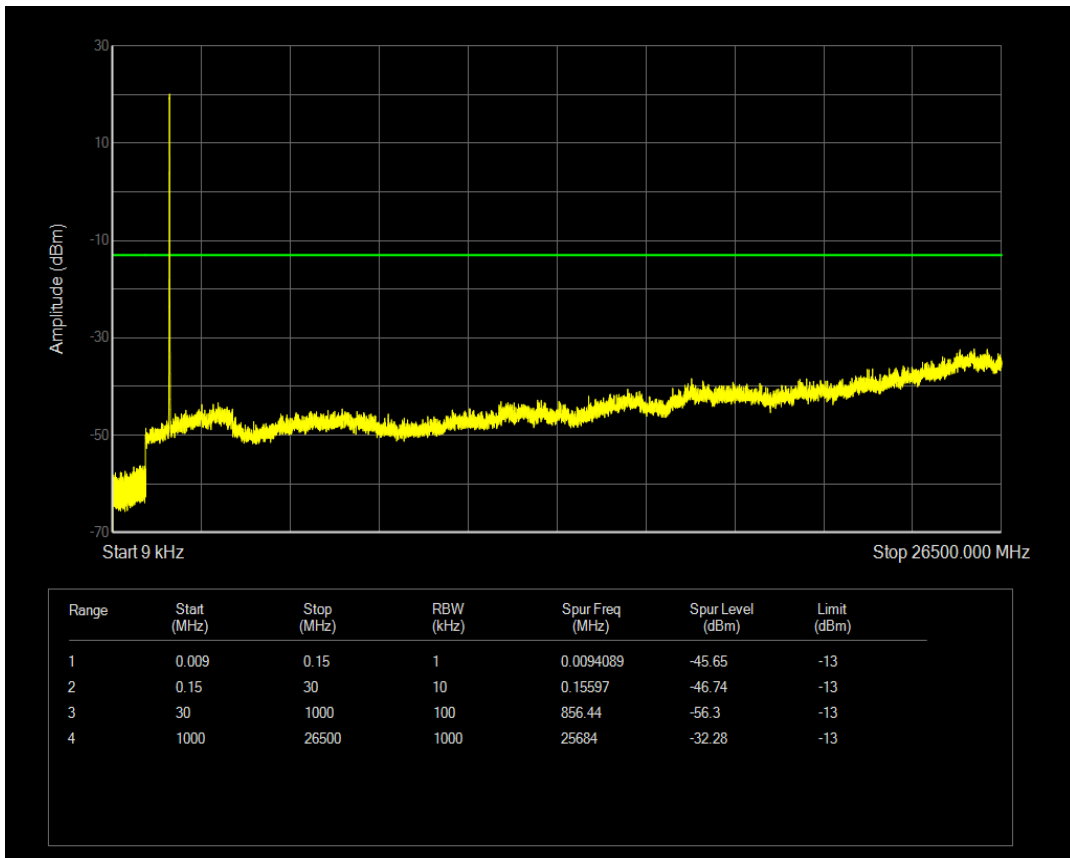

Band4 QPSK BW=5MHz Channel=20375 RB Size=25 Position=#0

Band4 QAM16 BW=5MHz Channel=20375 RB Size=1 Position=#0

Band4 QAM16 BW=5MHz Channel=20375 RB Size=25 Position=#0

Band4 QPSK BW=10MHz Channel=20000 RB Size=1 Position=#0

Band4 QPSK BW=10MHz Channel=20000 RB Size=50 Position=#0

Band4 QAM16 BW=10MHz Channel=20000 RB Size=1 Position=#0

Band4 QAM16 BW=10MHz Channel=20000 RB Size=50 Position=#0

Band4 QPSK BW=10MHz Channel=20175 RB Size=1 Position=#0