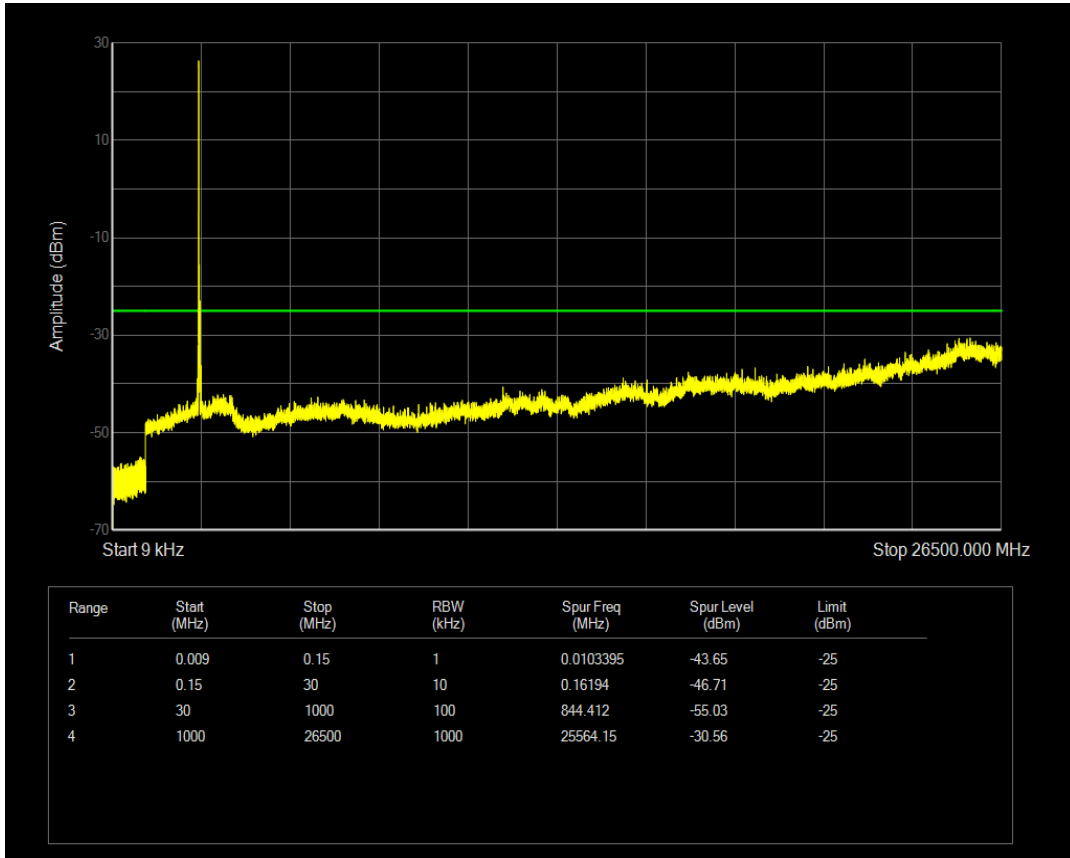

Band41 QAM16 BW=20MHz Channel=40620 RB Size=1 Position=#0

Band41 QAM16 BW=20MHz Channel=40620 RB Size=100 Position=#0