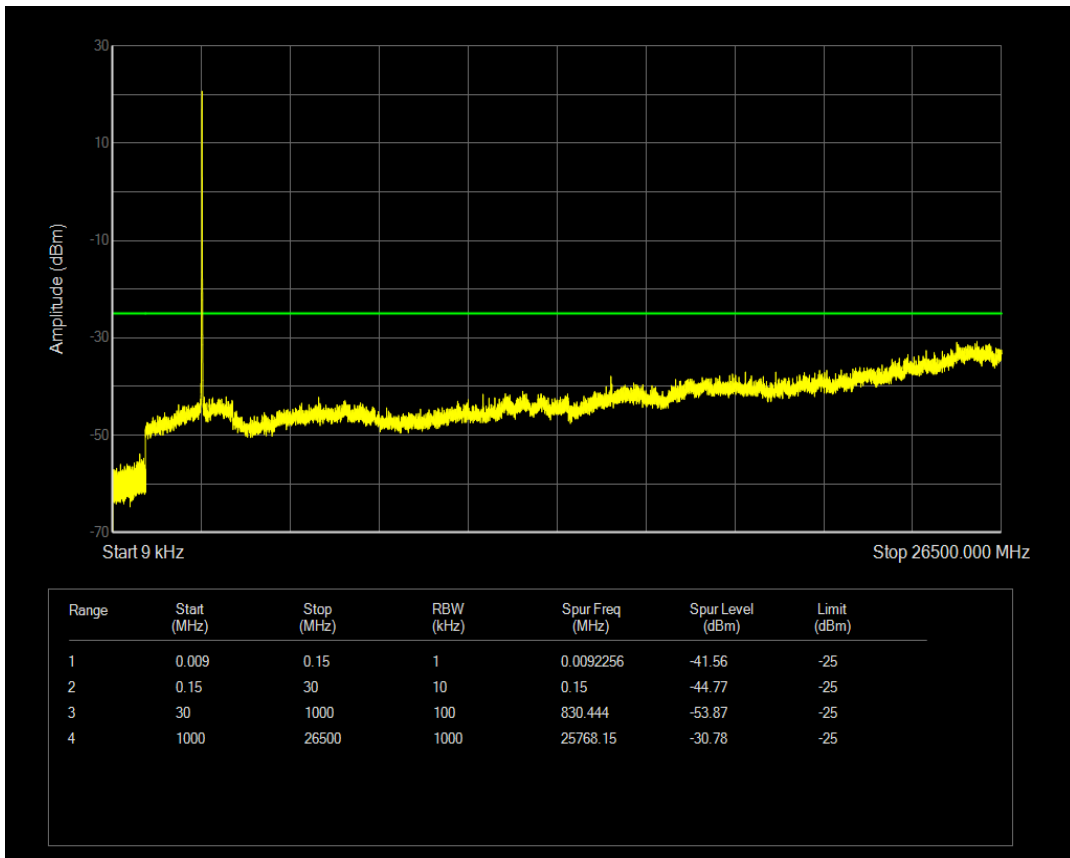

Band41 QAM16 BW=10MHz Channel=41540 RB Size=50 Position=#0

Band41 QPSK BW=15MHz Channel=39725 RB Size=1 Position=#0