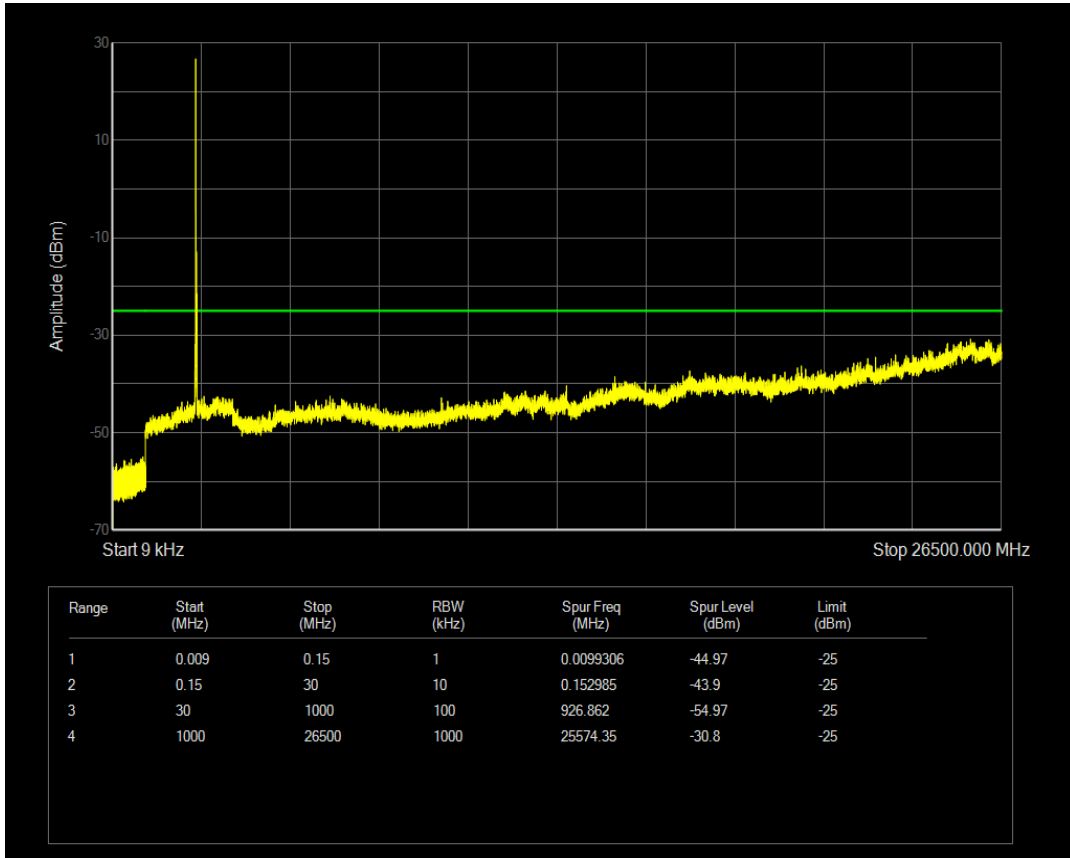

Band41 QPSK BW=15MHz Channel=41515 RB Size=75 Position=#0

Band41 QAM16 BW=15MHz Channel=41515 RB Size=1 Position=#0

Band41 QAM16 BW=15MHz Channel=41515 RB Size=75 Position=#0

Band41 QPSK BW=20MHz Channel=39750 RB Size=1 Position=#0