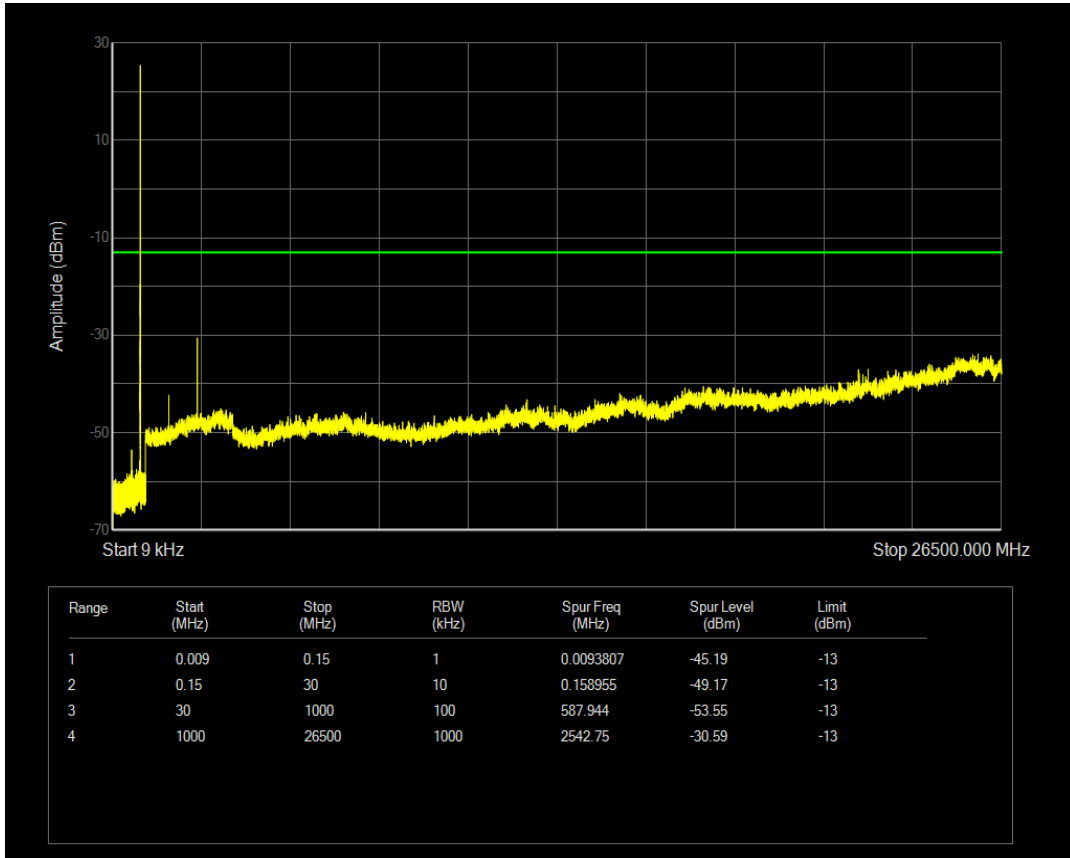

Band5 QPSK BW=1.4MHz Channel=20525 RB Size=6 Position=#0

Band5 QAM16 BW=1.4MHz Channel=20525 RB Size=1 Position=#0

Band5 QAM16 BW=1.4MHz Channel=20525 RB Size=6 Position=#0

Band5 QPSK BW=1.4MHz Channel=20643 RB Size=1 Position=#0

Band5 QPSK BW=1.4MHz Channel=20643 RB Size=6 Position=#0

Band5 QAM16 BW=1.4MHz Channel=20643 RB Size=1 Position=#0

Band5 QAM16 BW=1.4MHz Channel=20643 RB Size=6 Position=#0

Band5 QPSK BW=3MHz Channel=20415 RB Size=1 Position=#0