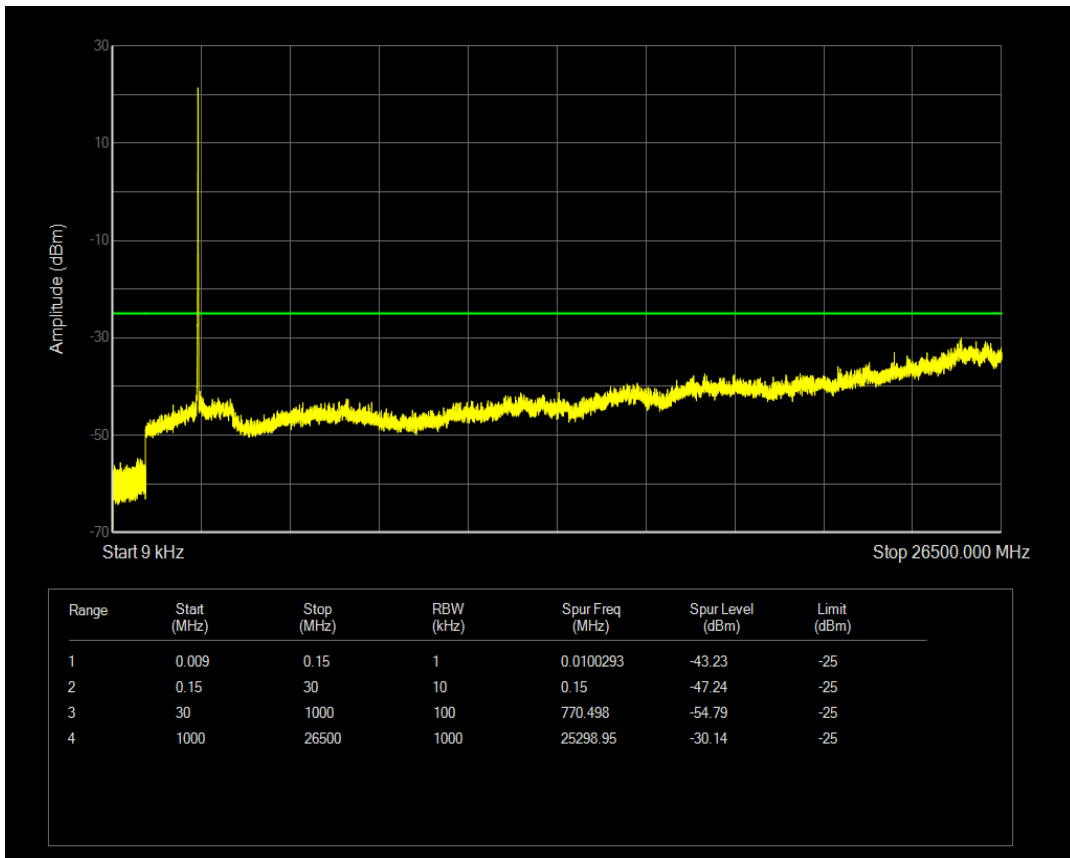

Band7 QAM16 BW=10MHz Channel=21400 RB Size=50 Position=#0

Band7 QPSK BW=15MHz Channel=20825 RB Size=1 Position=#0