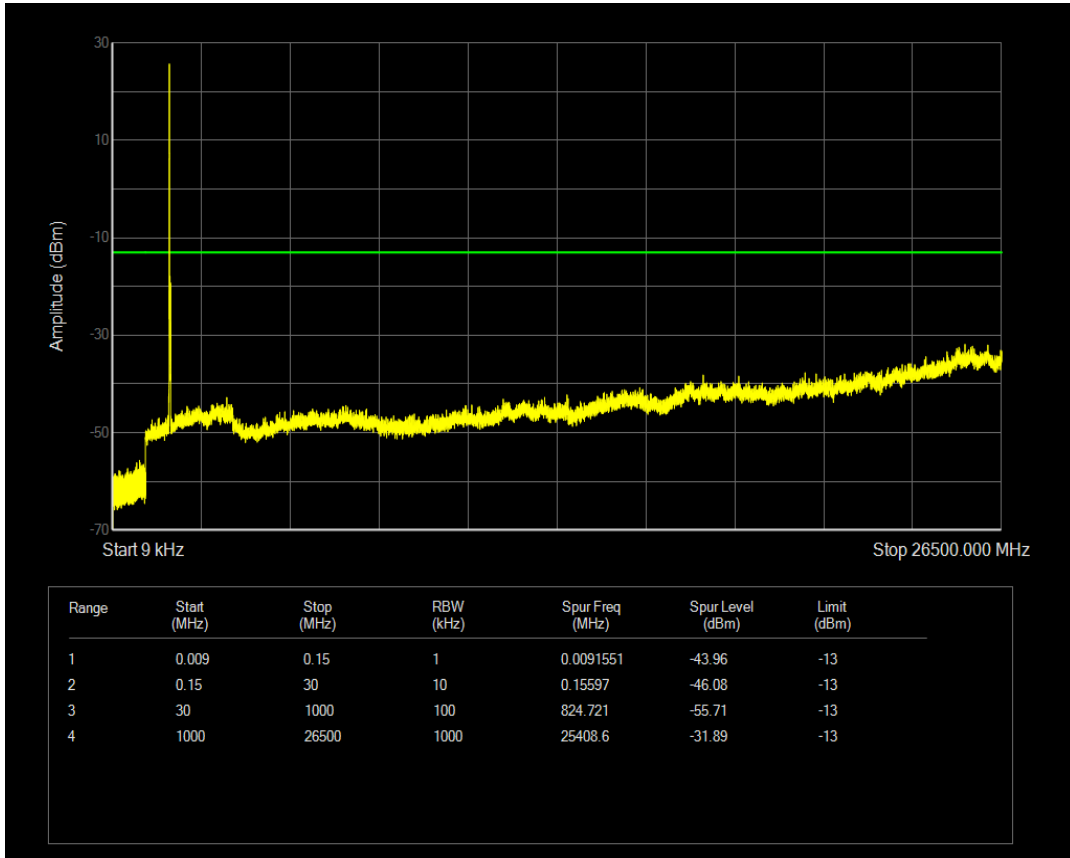

Band4 QPSK BW=15MHz Channel=20325 RB Size=75 Position=#0

Band4 QAM16 BW=15MHz Channel=20325 RB Size=1 Position=#0

Band4 QAM16 BW=15MHz Channel=20325 RB Size=75 Position=#0

Band4 QPSK BW=20MHz Channel=20050 RB Size=1 Position=#0

Band4 QPSK BW=20MHz Channel=20050 RB Size=100 Position=#0

Band4 QAM16 BW=20MHz Channel=20050 RB Size=1 Position=#0

Band4 QAM16 BW=20MHz Channel=20050 RB Size=100 Position=#0

Band4 QPSK BW=20MHz Channel=20175 RB Size=1 Position=#0