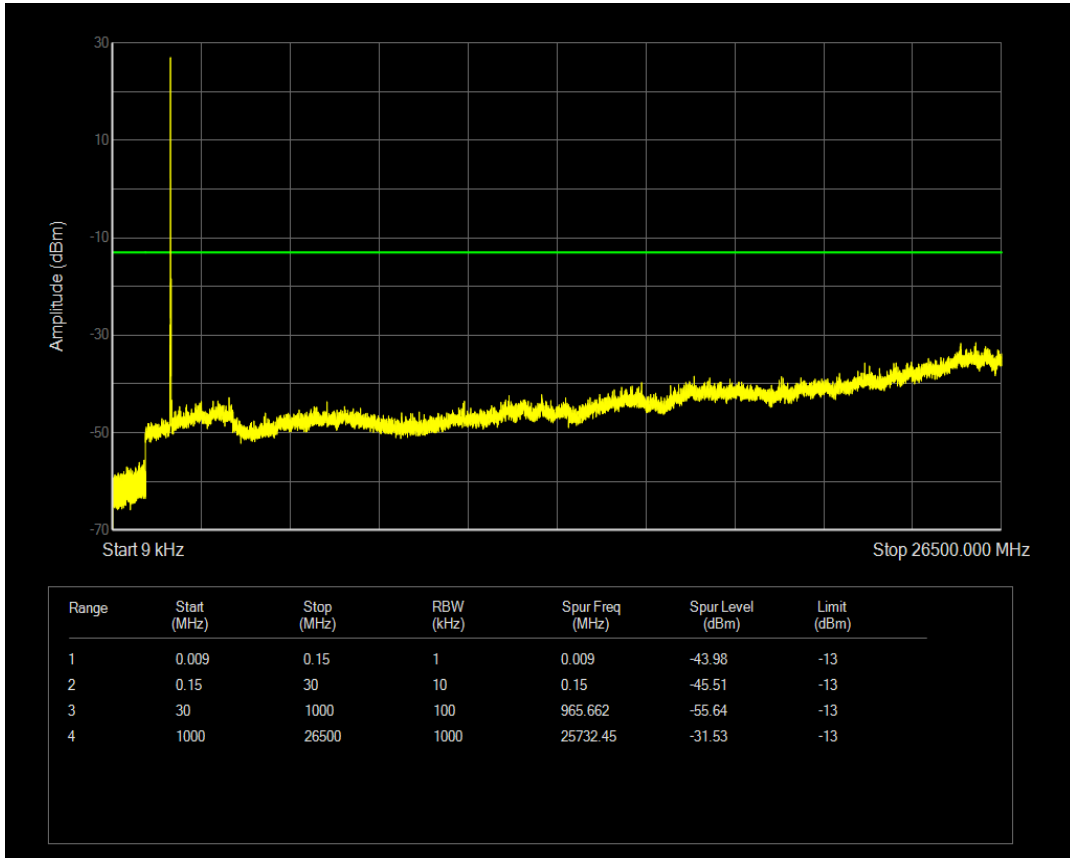

Band4 QPSK BW=10MHz Channel=20000 RB Size=50 Position=#0

Band4 QAM16 BW=10MHz Channel=20000 RB Size=1 Position=#0

Band4 QAM16 BW=10MHz Channel=20000 RB Size=50 Position=#0

Band4 QPSK BW=10MHz Channel=20175 RB Size=1 Position=#0

Band4 QPSK BW=10MHz Channel=20175 RB Size=50 Position=#0

Band4 QAM16 BW=10MHz Channel=20175 RB Size=1 Position=#0

Band4 QAM16 BW=10MHz Channel=20175 RB Size=50 Position=#0

Band4 QPSK BW=10MHz Channel=20350 RB Size=1 Position=#0

Band4 QPSK BW=10MHz Channel=20350 RB Size=50 Position=#0

Band4 QAM16 BW=10MHz Channel=20350 RB Size=1 Position=#0

Band4 QAM16 BW=10MHz Channel=20350 RB Size=50 Position=#0

Band4 QPSK BW=15MHz Channel=20025 RB Size=1 Position=#0