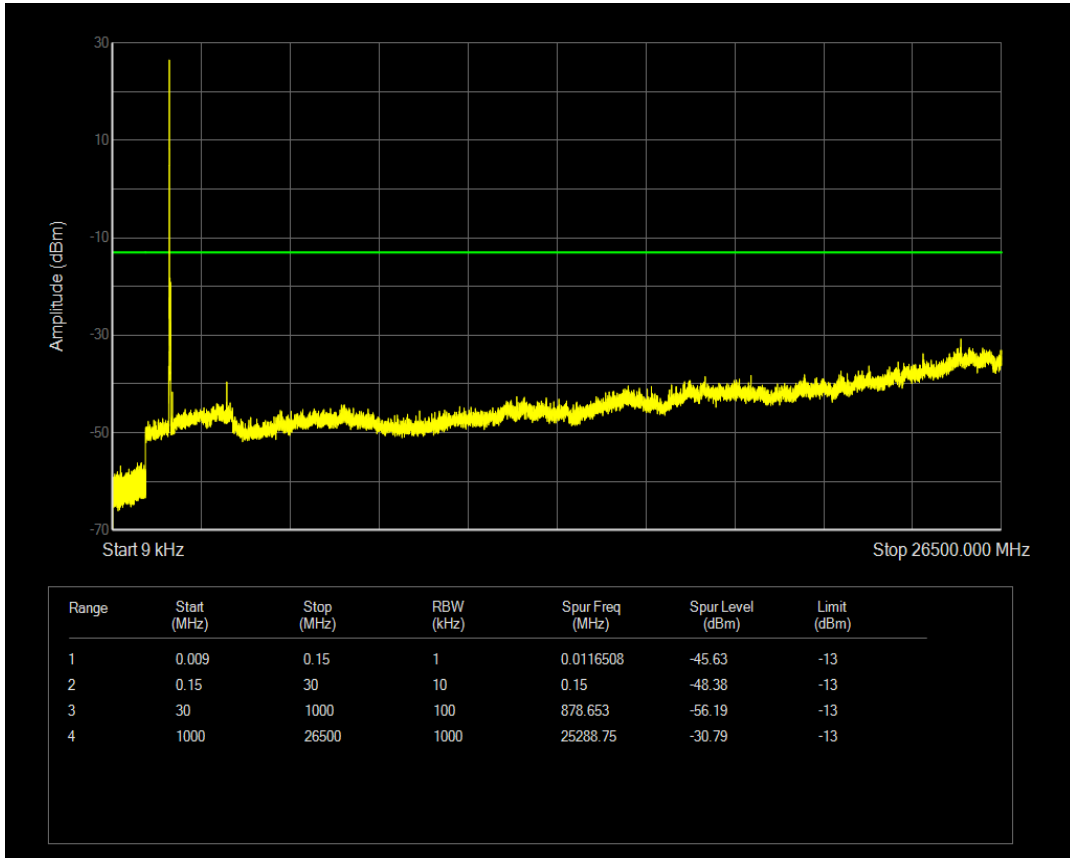

Band4 QPSK BW=15MHz Channel=20325 RB Size=75 Position=#0

Band4 QAM16 BW=15MHz Channel=20325 RB Size=1 Position=#0

Band4 QAM16 BW=15MHz Channel=20325 RB Size=75 Position=#0

Band4 QPSK BW=20MHz Channel=20050 RB Size=1 Position=#0

Band4 QPSK BW=20MHz Channel=20050 RB Size=100 Position=#0

Band4 QAM16 BW=20MHz Channel=20050 RB Size=1 Position=#0

Band4 QAM16 BW=20MHz Channel=20050 RB Size=100 Position=#0

Band4 QPSK BW=20MHz Channel=20175 RB Size=1 Position=#0