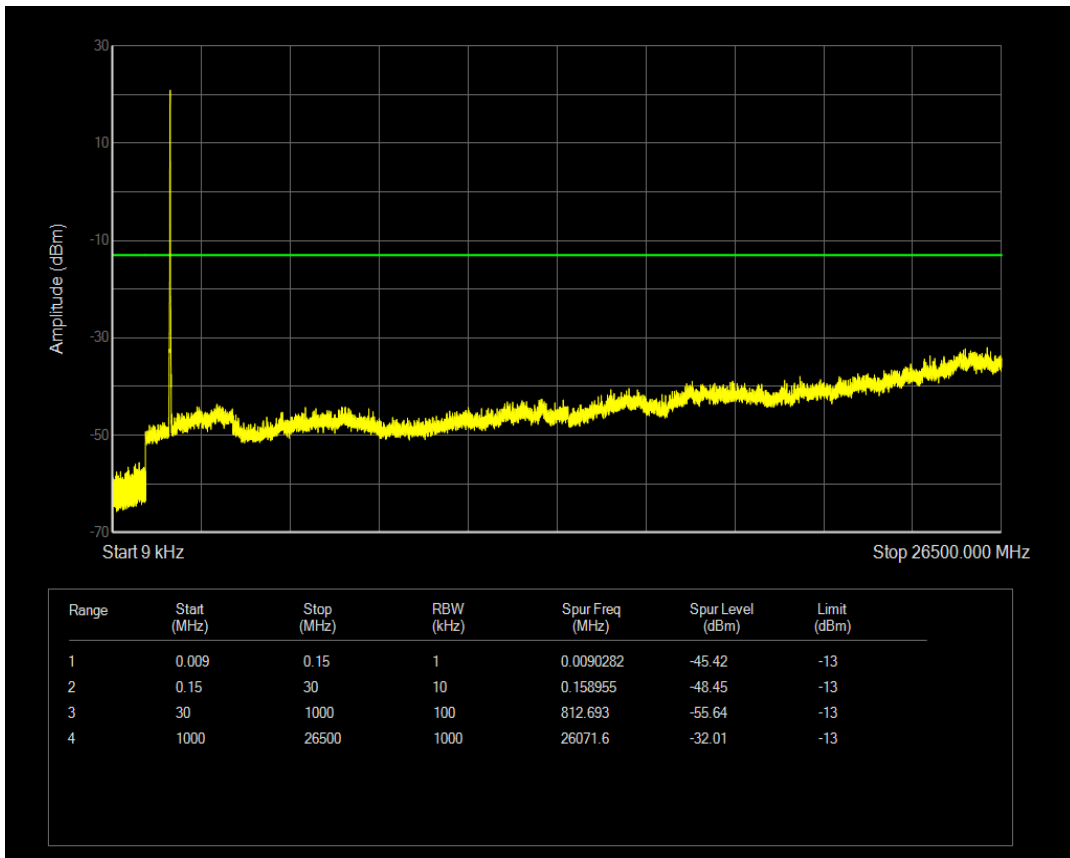

Band4 QPSK BW=10MHz Channel=20350 RB Size=50 Position=#0

Band4 QAM16 BW=10MHz Channel=20350 RB Size=1 Position=#0

Band4 QAM16 BW=10MHz Channel=20350 RB Size=50 Position=#0

Band4 QPSK BW=15MHz Channel=20025 RB Size=1 Position=#0

Band4 QPSK BW=15MHz Channel=20025 RB Size=75 Position=#0

Band4 QAM16 BW=15MHz Channel=20025 RB Size=1 Position=#0

Band4 QAM16 BW=15MHz Channel=20025 RB Size=75 Position=#0

Band4 QPSK BW=15MHz Channel=20175 RB Size=1 Position=#0

Band4 QPSK BW=15MHz Channel=20175 RB Size=75 Position=#0

Band4 QAM16 BW=15MHz Channel=20175 RB Size=1 Position=#0

Band4 QAM16 BW=15MHz Channel=20175 RB Size=75 Position=#0

Band4 QPSK BW=15MHz Channel=20325 RB Size=1 Position=#0