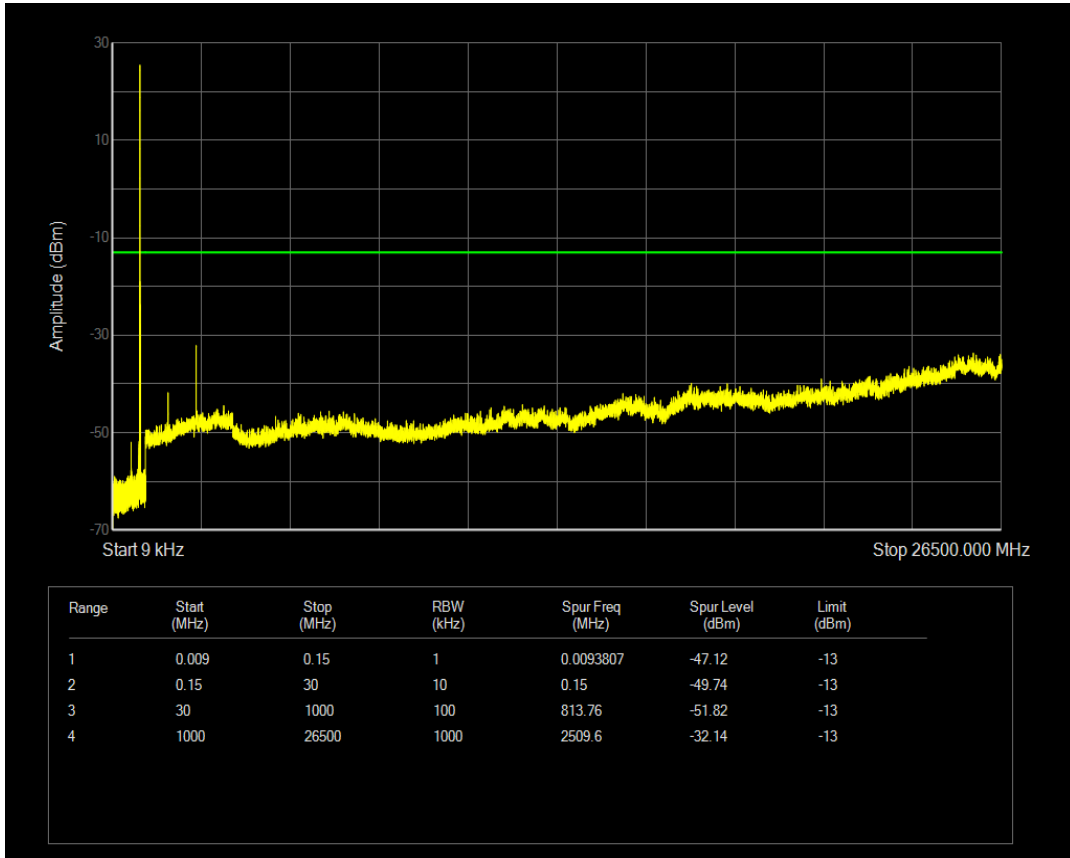

Band5 QPSK BW=1.4MHz Channel=20407 RB Size=6 Position=#0

Band5 QAM16 BW=1.4MHz Channel=20407 RB Size=1 Position=#0

Band5 QAM16 BW=1.4MHz Channel=20407 RB Size=6 Position=#0

Band5 QPSK BW=1.4MHz Channel=20525 RB Size=1 Position=#0

Band5 QPSK BW=1.4MHz Channel=20525 RB Size=6 Position=#0

Band5 QAM16 BW=1.4MHz Channel=20525 RB Size=1 Position=#0

Band5 QAM16 BW=1.4MHz Channel=20525 RB Size=6 Position=#0

Band5 QPSK BW=1.4MHz Channel=20643 RB Size=1 Position=#0