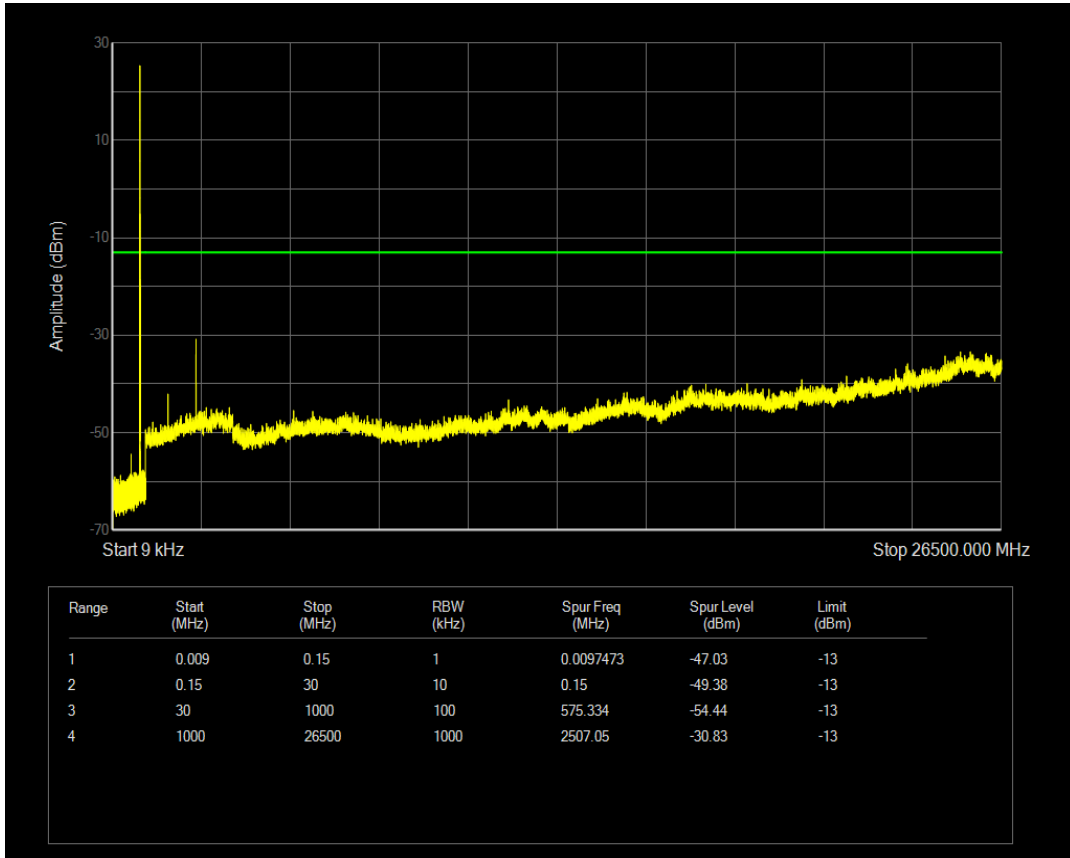

Band5 QAM16 BW=3MHz Channel=20525 RB Size=1 Position=#0

Band5 QAM16 BW=3MHz Channel=20525 RB Size=15 Position=#0