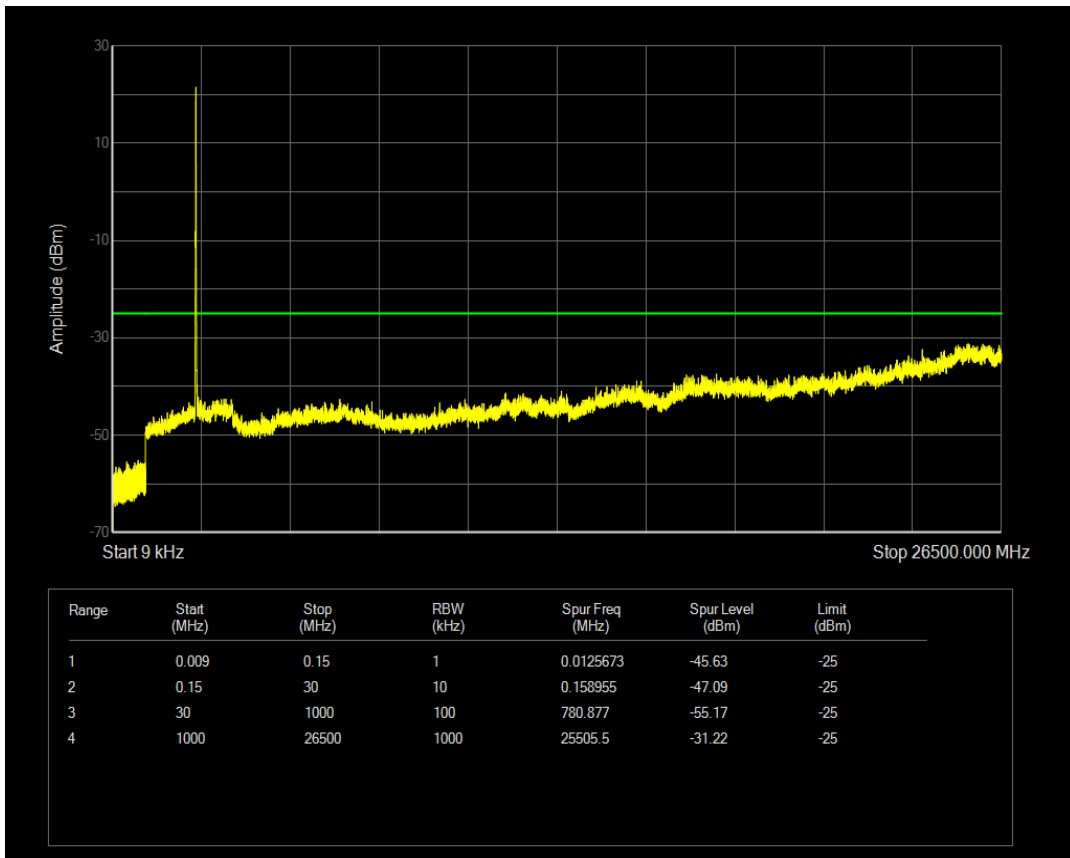

Band41 QPSK BW=10MHz Channel=39700 RB Size=50 Position=#0

Band41 QAM16 BW=10MHz Channel=39700 RB Size=1 Position=#0