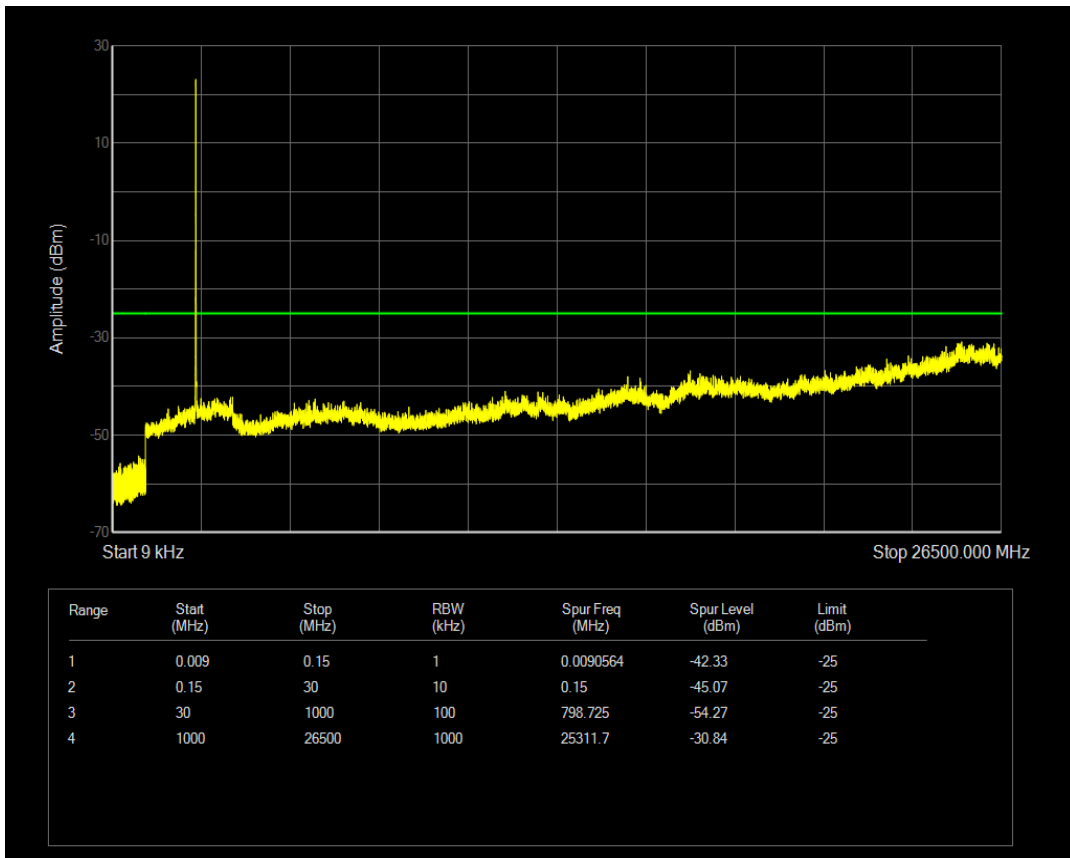

Band41 QAM16 BW=5MHz Channel=39675 RB Size=25 Position=#0

Band41 QPSK BW=5MHz Channel=40620 RB Size=1 Position=#0