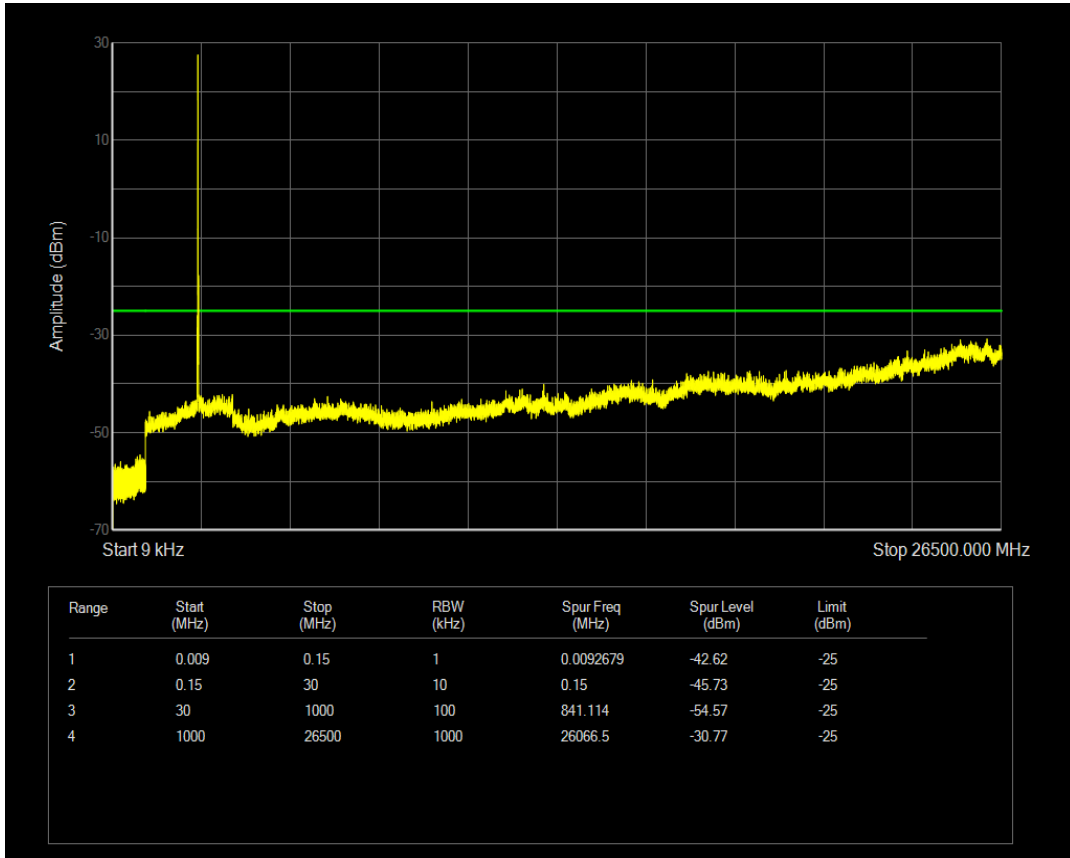

Band7 QPSK BW=10MHz Channel=20800 RB Size=50 Position=#0

Band7 QAM16 BW=10MHz Channel=20800 RB Size=1 Position=#0

Band7 QAM16 BW=10MHz Channel=20800 RB Size=50 Position=#0

Band7 QPSK BW=10MHz Channel=21100 RB Size=1 Position=#0

Band7 QPSK BW=10MHz Channel=21100 RB Size=50 Position=#0

Band7 QAM16 BW=10MHz Channel=21100 RB Size=1 Position=#0

Band7 QAM16 BW=10MHz Channel=21100 RB Size=50 Position=#0

Band7 QPSK BW=10MHz Channel=21400 RB Size=1 Position=#0