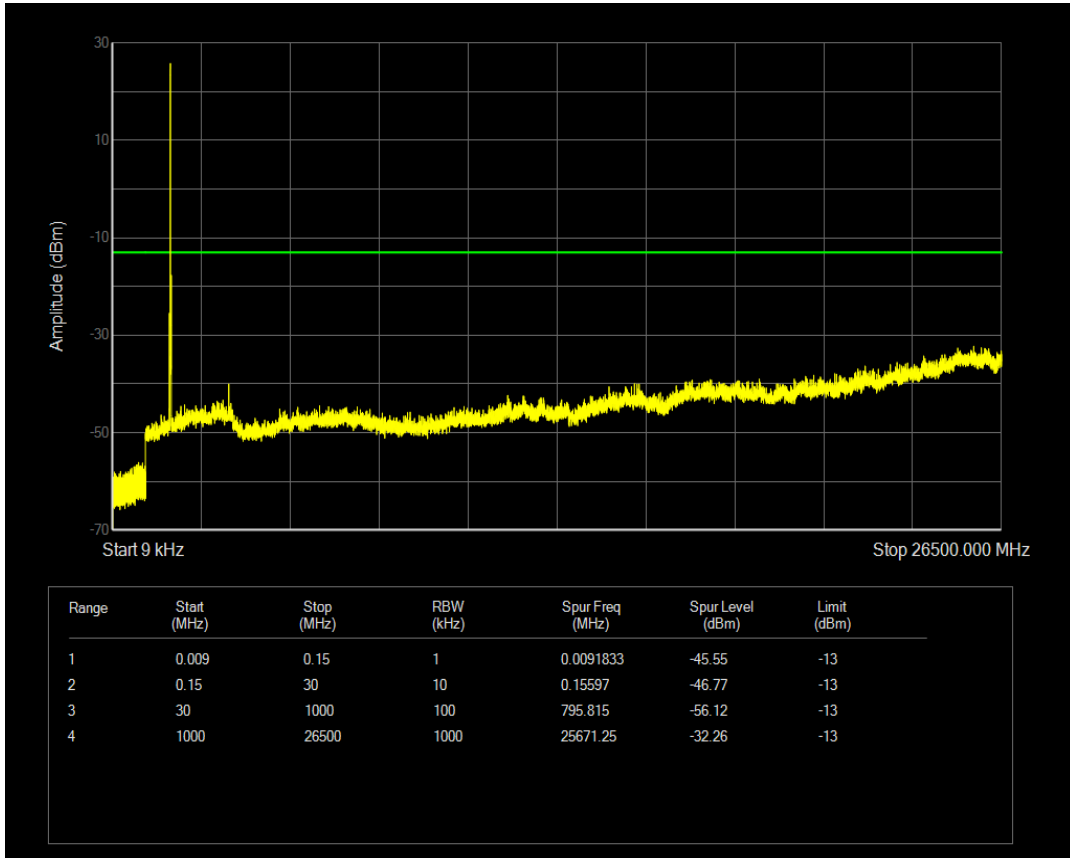

Band4 QPSK BW=15MHz Channel=20025 RB Size=75 Position=#0

Band4 QAM16 BW=15MHz Channel=20025 RB Size=1 Position=#0

Band4 QAM16 BW=15MHz Channel=20025 RB Size=75 Position=#0

Band4 QPSK BW=15MHz Channel=20175 RB Size=1 Position=#0

Band4 QPSK BW=15MHz Channel=20175 RB Size=75 Position=#0

Band4 QAM16 BW=15MHz Channel=20175 RB Size=1 Position=#0

Band4 QAM16 BW=15MHz Channel=20175 RB Size=75 Position=#0

Band4 QPSK BW=15MHz Channel=20325 RB Size=1 Position=#0

Band4 QPSK BW=15MHz Channel=20325 RB Size=75 Position=#0

Band4 QAM16 BW=15MHz Channel=20325 RB Size=1 Position=#0

Band4 QAM16 BW=15MHz Channel=20325 RB Size=75 Position=#0

Band4 QPSK BW=20MHz Channel=20050 RB Size=1 Position=#0