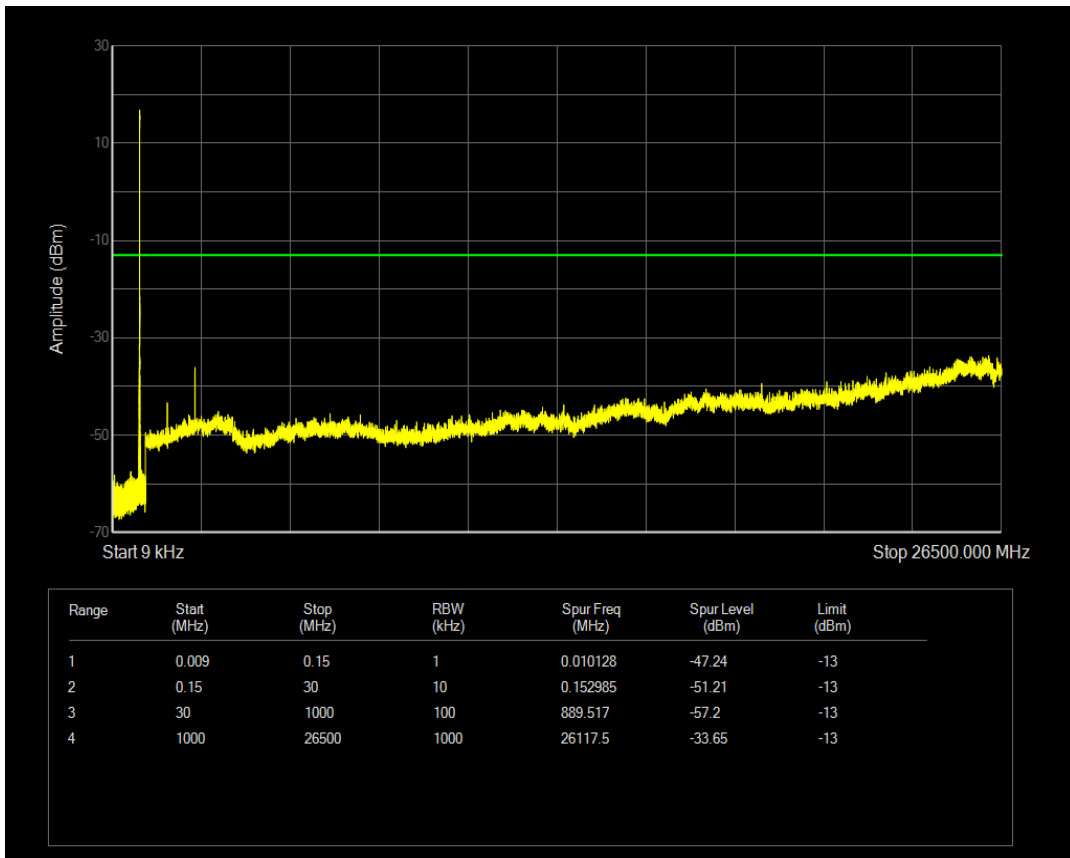

Band5 QAM16 BW=3MHz Channel=20415 RB Size=15 Position=#0

Band5 QPSK BW=3MHz Channel=20525 RB Size=1 Position=#0