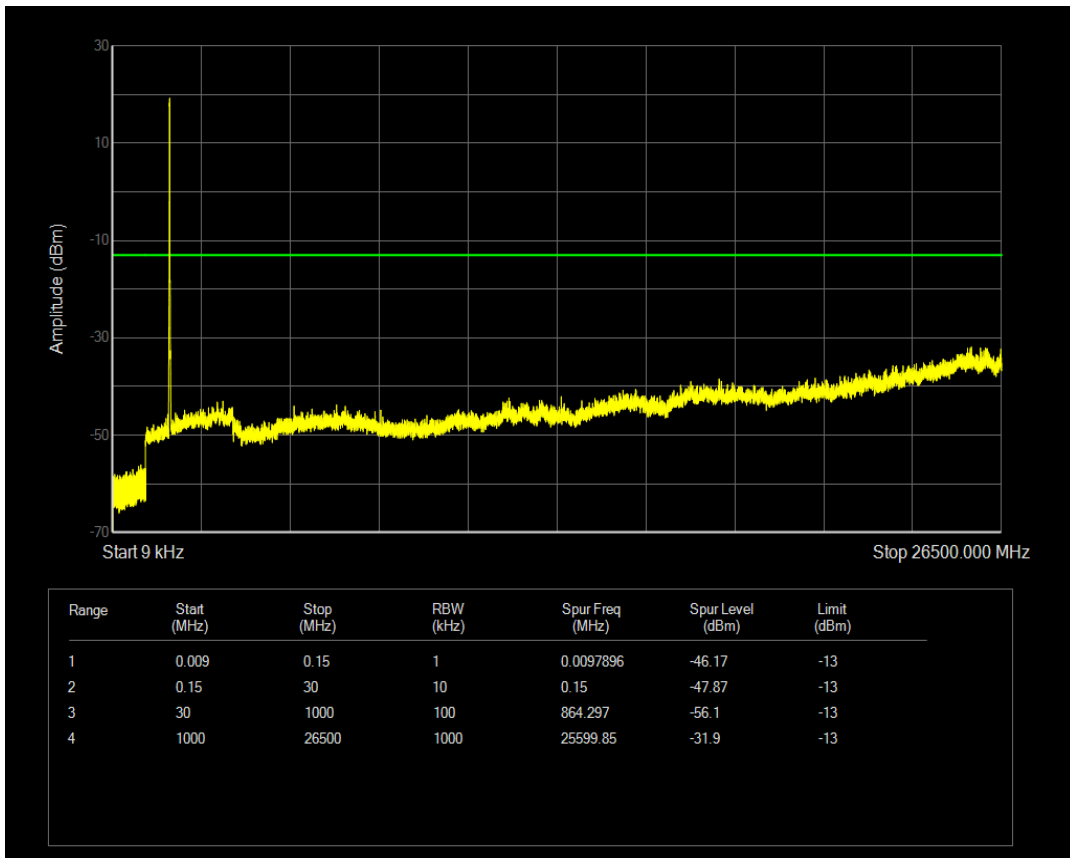

Band4 QPSK BW=10MHz Channel=20175 RB Size=50 Position=#0

Band4 QAM16 BW=10MHz Channel=20175 RB Size=1 Position=#0

Band4 QAM16 BW=10MHz Channel=20175 RB Size=50 Position=#0

Band4 QPSK BW=10MHz Channel=20350 RB Size=1 Position=#0

Band4 QPSK BW=10MHz Channel=20350 RB Size=50 Position=#0

Band4 QAM16 BW=10MHz Channel=20350 RB Size=1 Position=#0

Band4 QAM16 BW=10MHz Channel=20350 RB Size=50 Position=#0

Band4 QPSK BW=15MHz Channel=20025 RB Size=1 Position=#0

Band4 QPSK BW=15MHz Channel=20025 RB Size=75 Position=#0

Band4 QAM16 BW=15MHz Channel=20025 RB Size=1 Position=#0

Band4 QAM16 BW=15MHz Channel=20025 RB Size=75 Position=#0

Band4 QPSK BW=15MHz Channel=20175 RB Size=1 Position=#0