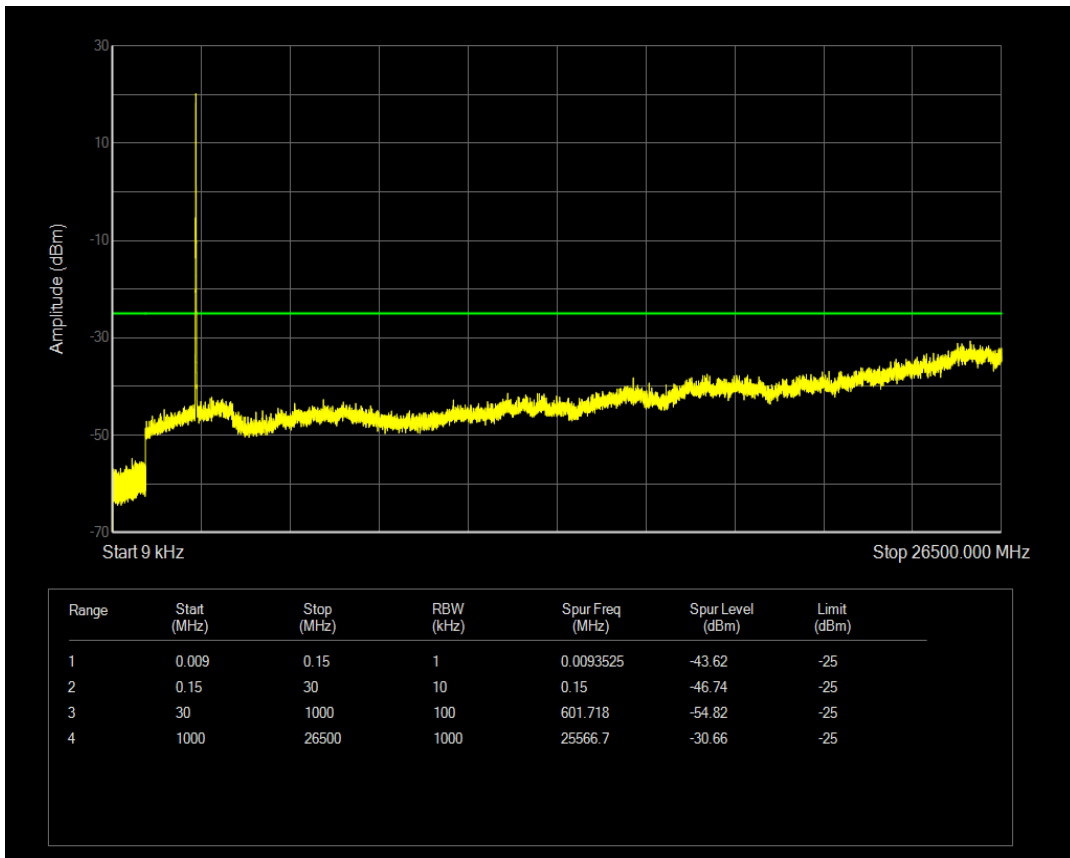

Band41 QAM16 BW=10MHz Channel=39700 RB Size=50 Position=#0

Band41 QPSK BW=10MHz Channel=40620 RB Size=1 Position=#0