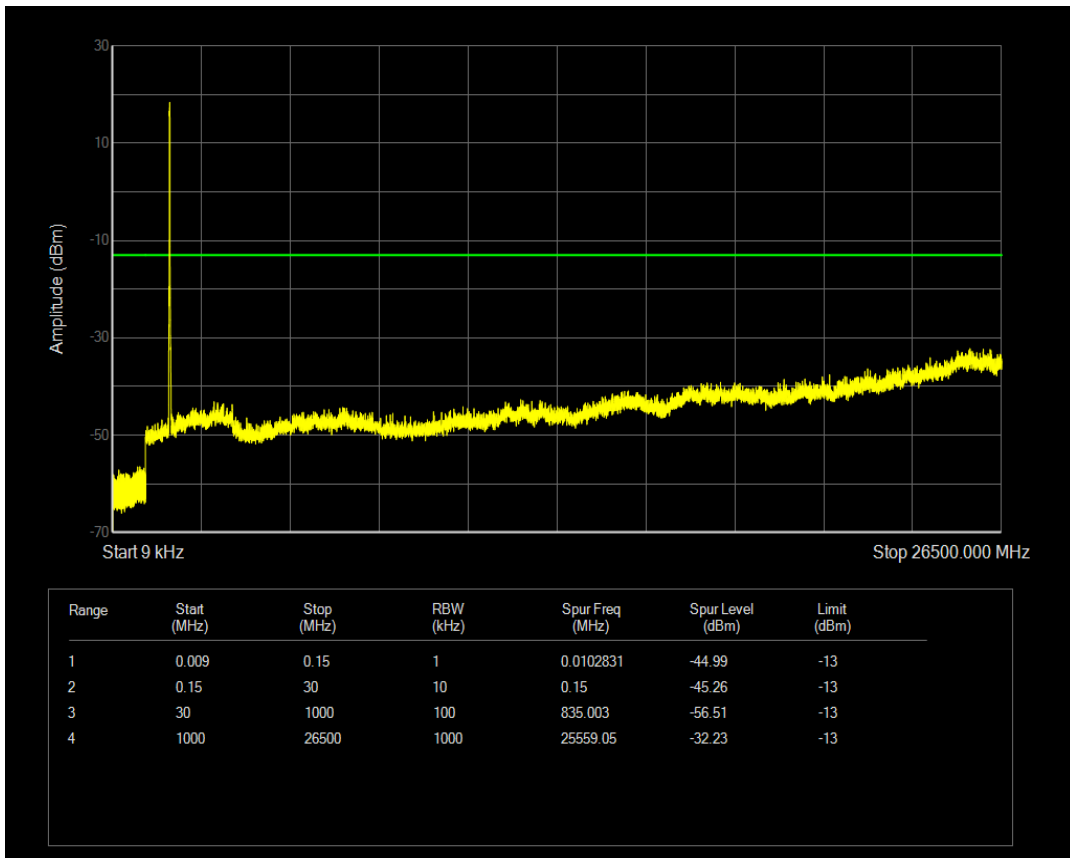

Band4 QPSK BW=15MHz Channel=20325 RB Size=75 Position=#0

Band4 QAM16 BW=15MHz Channel=20325 RB Size=1 Position=#0

Band4 QAM16 BW=15MHz Channel=20325 RB Size=75 Position=#0

Band4 QPSK BW=20MHz Channel=20050 RB Size=1 Position=#0

Band4 QPSK BW=20MHz Channel=20050 RB Size=100 Position=#0

Band4 QAM16 BW=20MHz Channel=20050 RB Size=1 Position=#0

Band4 QAM16 BW=20MHz Channel=20050 RB Size=100 Position=#0

Band4 QPSK BW=20MHz Channel=20175 RB Size=1 Position=#0