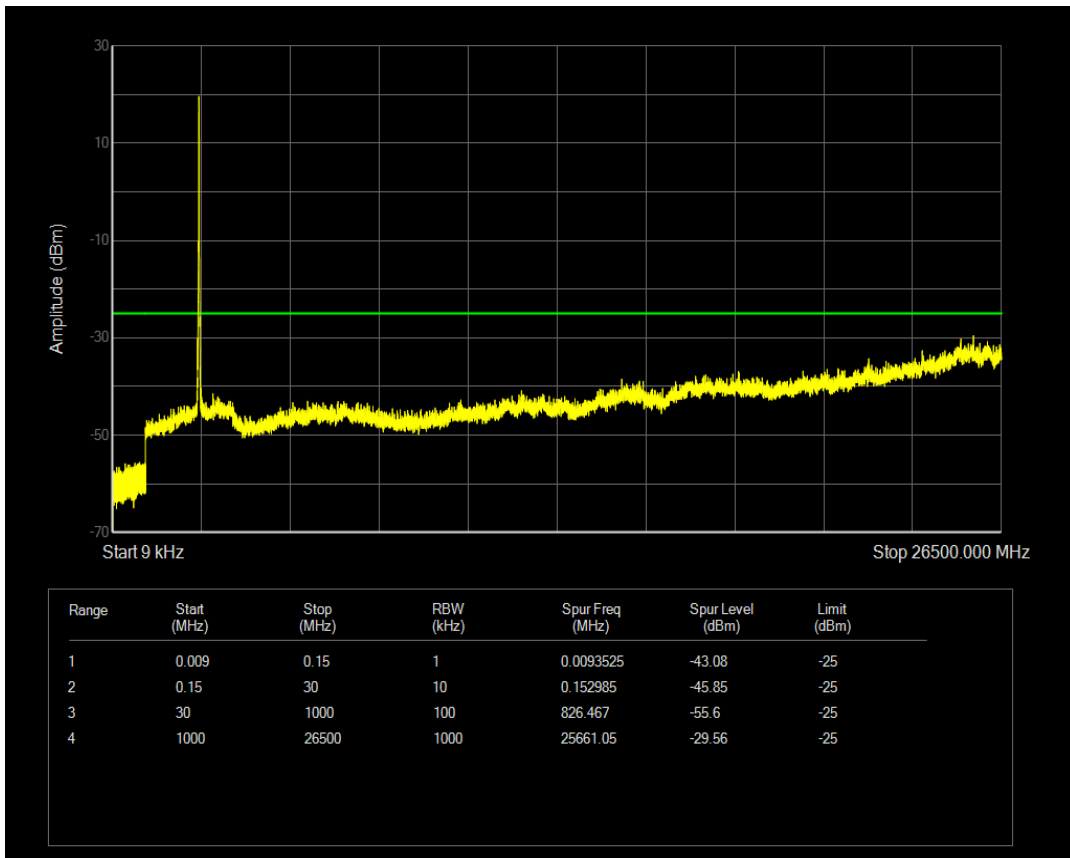

Band41 QAM16 BW=15MHz Channel=40620 RB Size=75 Position=#0

Band41 QPSK BW=15MHz Channel=41515 RB Size=1 Position=#0