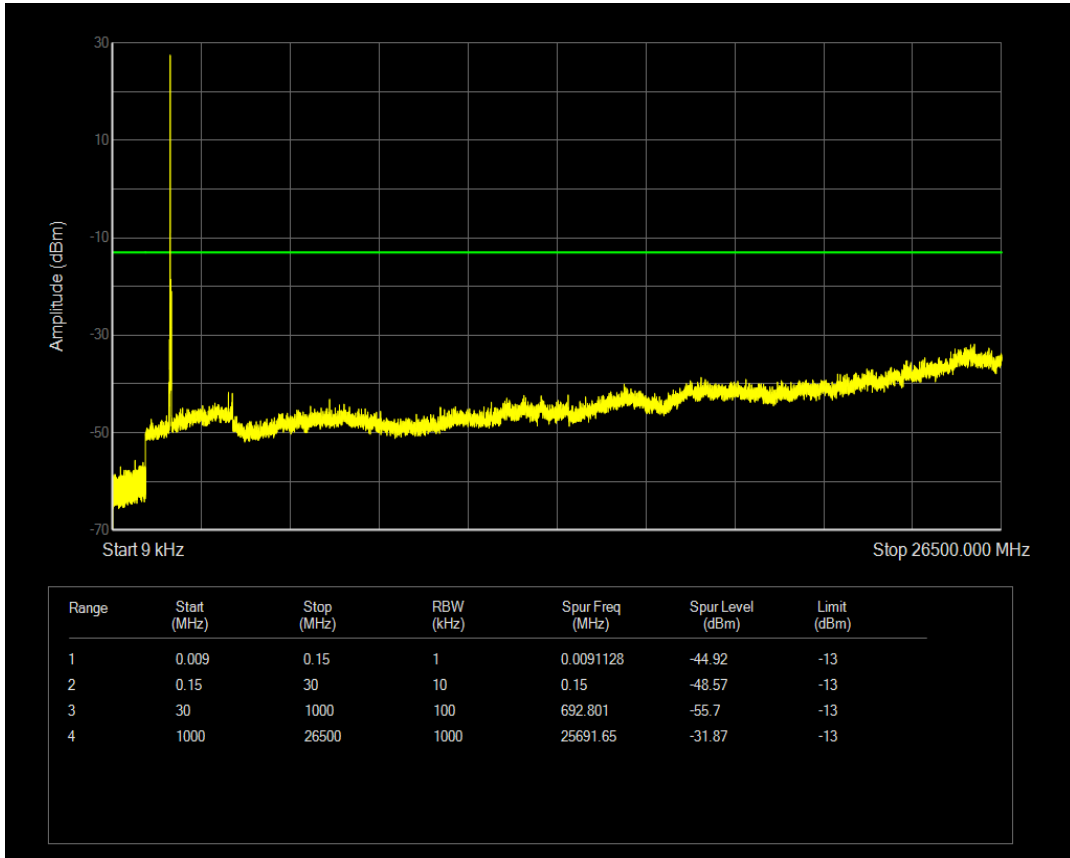

Band4 QPSK BW=20MHz Channel=20050 RB Size=100 Position=#0

Band4 QAM16 BW=20MHz Channel=20050 RB Size=1 Position=#0

Band4 QAM16 BW=20MHz Channel=20050 RB Size=100 Position=#0

Band4 QPSK BW=20MHz Channel=20175 RB Size=1 Position=#0

Band4 QPSK BW=20MHz Channel=20175 RB Size=100 Position=#0

Band4 QAM16 BW=20MHz Channel=20175 RB Size=1 Position=#0

Band4 QAM16 BW=20MHz Channel=20175 RB Size=100 Position=#0

Band4 QPSK BW=20MHz Channel=20300 RB Size=1 Position=#0

Band4 QPSK BW=20MHz Channel=20300 RB Size=100 Position=#0

Band4 QAM16 BW=20MHz Channel=20300 RB Size=1 Position=#0

Band4 QAM16 BW=20MHz Channel=20300 RB Size=100 Position=#0

Band41 QPSK BW=5MHz Channel=39675 RB Size=1 Position=#0