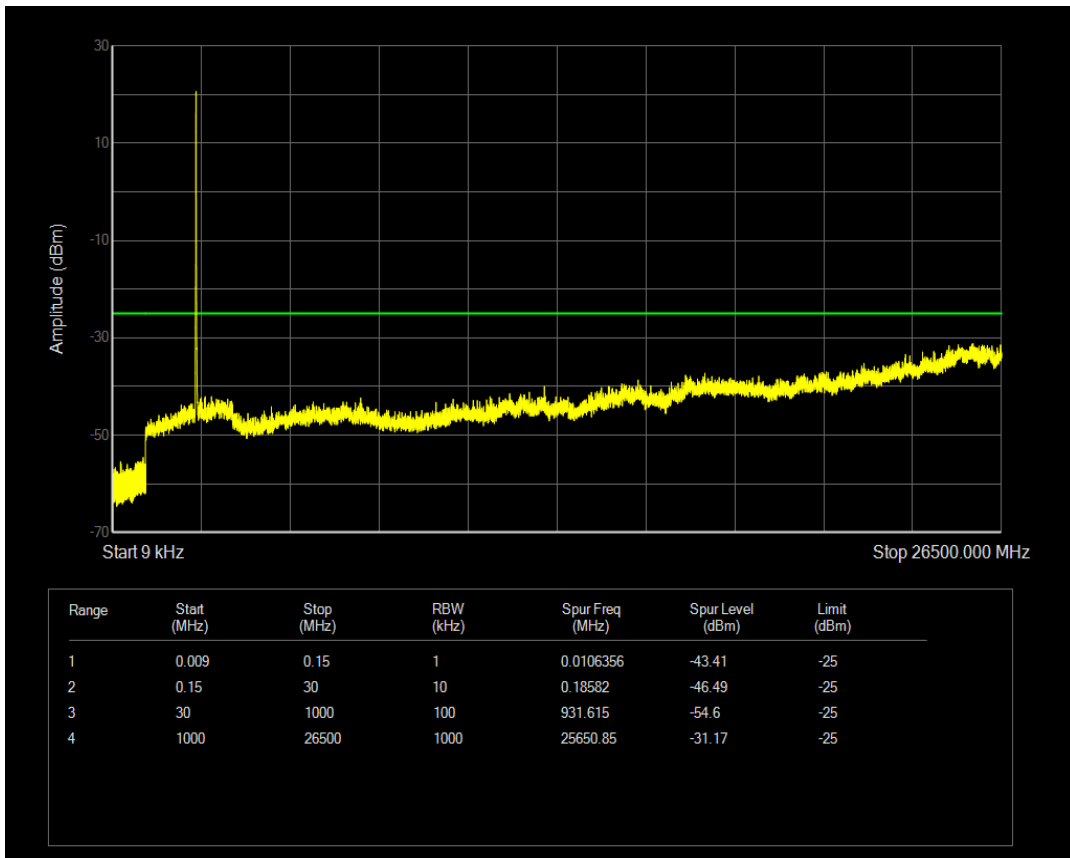

Band7 QPSK BW=5MHz Channel=21425 RB Size=25 Position=#0

Band7 QAM16 BW=5MHz Channel=21425 RB Size=1 Position=#0

Band7 QAM16 BW=5MHz Channel=21425 RB Size=25 Position=#0

Band7 QPSK BW=10MHz Channel=20800 RB Size=1 Position=#0

Band7 QPSK BW=10MHz Channel=20800 RB Size=50 Position=#0

Band7 QAM16 BW=10MHz Channel=20800 RB Size=1 Position=#0

Band7 QAM16 BW=10MHz Channel=20800 RB Size=50 Position=#0

Band7 QPSK BW=10MHz Channel=21100 RB Size=1 Position=#0