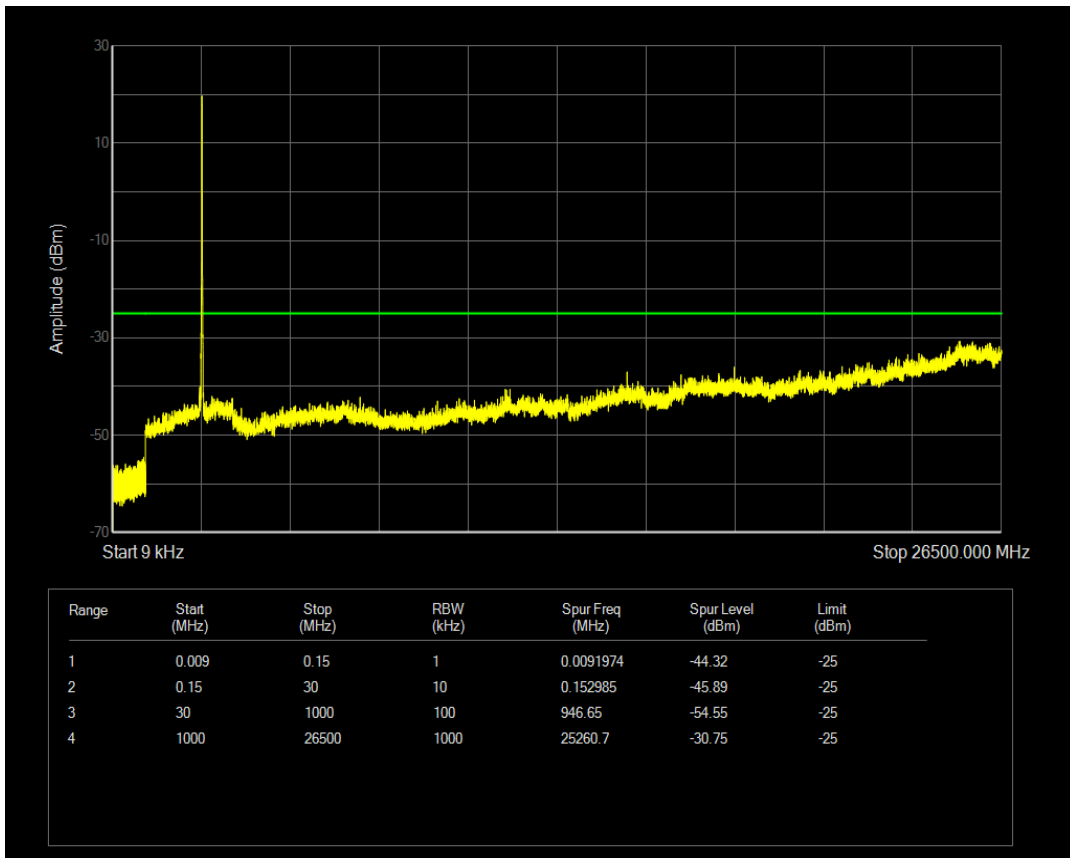

Band41 QPSK BW=15MHz Channel=41515 RB Size=75 Position=#0

Band41 QAM16 BW=15MHz Channel=41515 RB Size=1 Position=#0