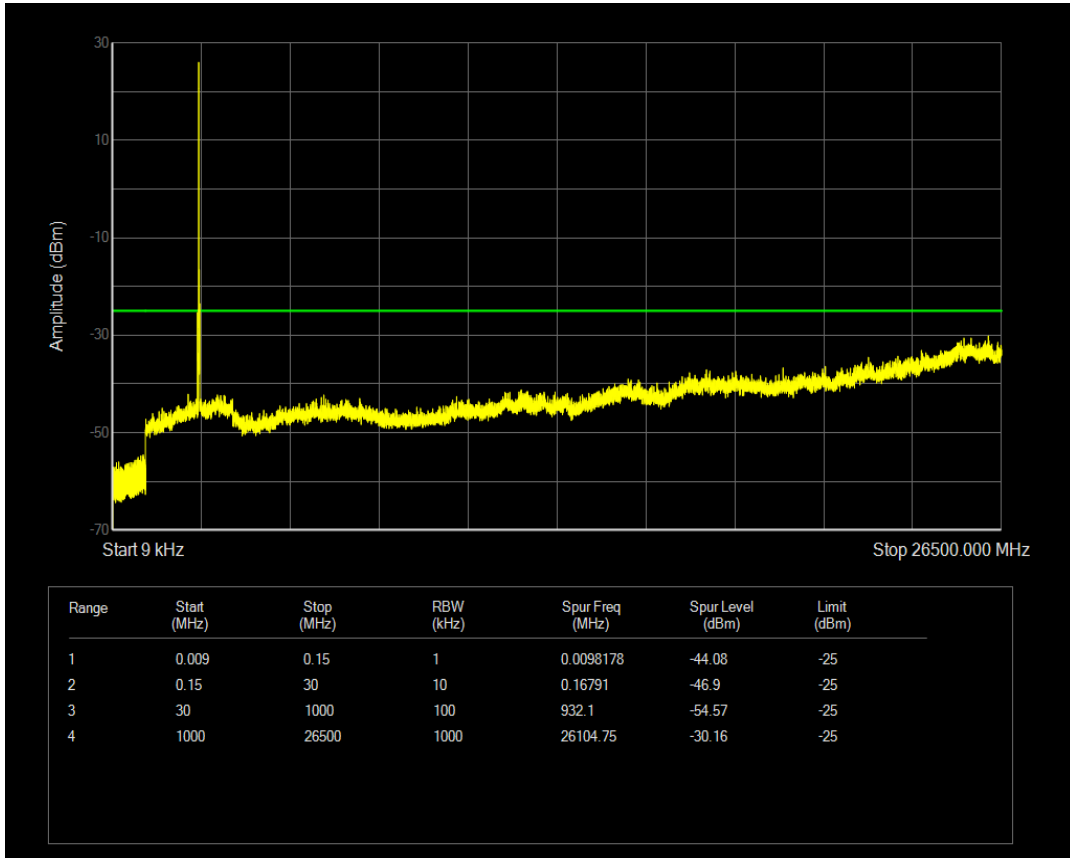

Band41 QAM16 BW=15MHz Channel=40620 RB Size=1 Position=#0

Band41 QAM16 BW=15MHz Channel=40620 RB Size=75 Position=#0