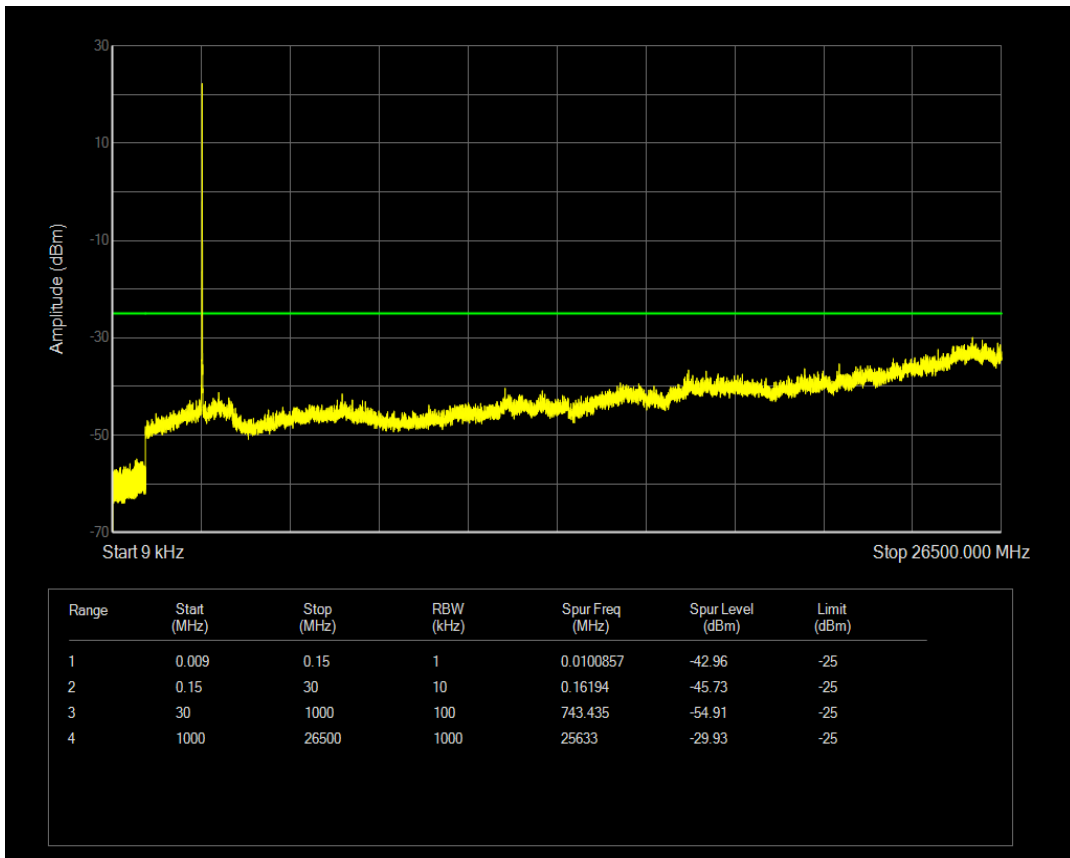

Band41 QPSK BW=5MHz Channel=41565 RB Size=25 Position=#0

Band41 QAM16 BW=5MHz Channel=41565 RB Size=1 Position=#0