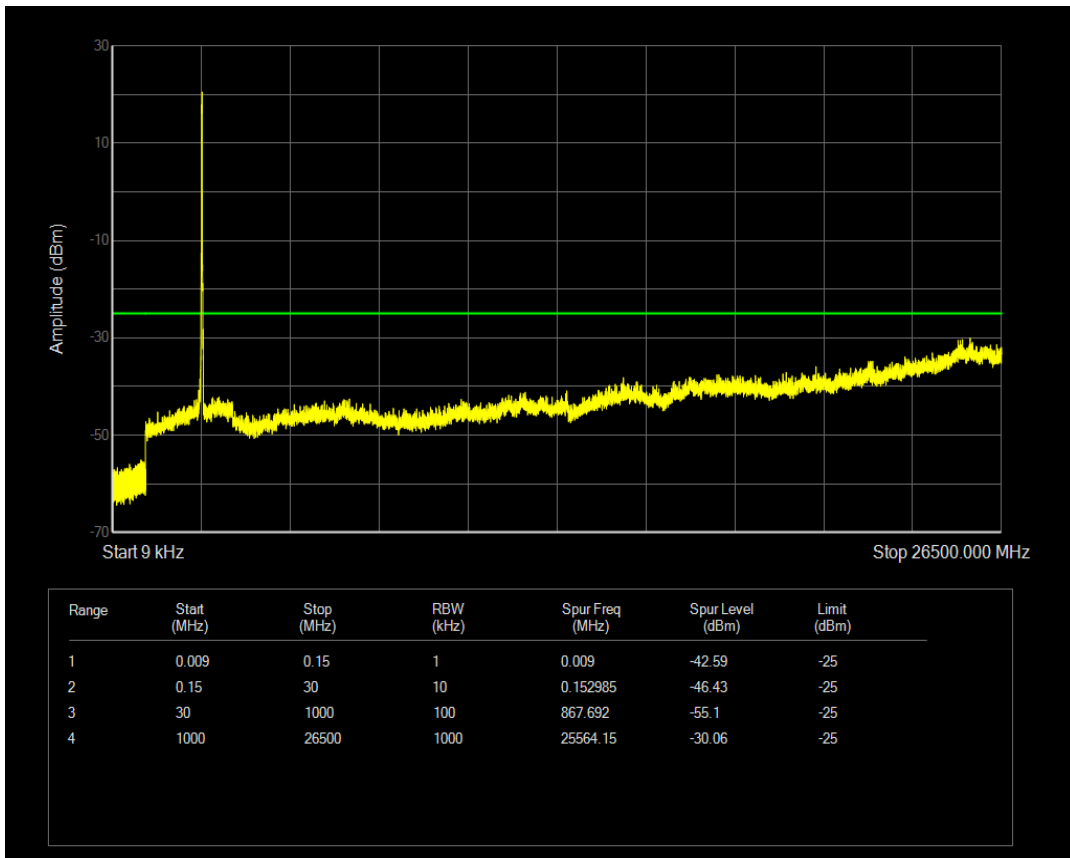

Band41 QPSK BW=20MHz Channel=41490 RB Size=100 Position=#0

Band41 QAM16 BW=20MHz Channel=41490 RB Size=1 Position=#0