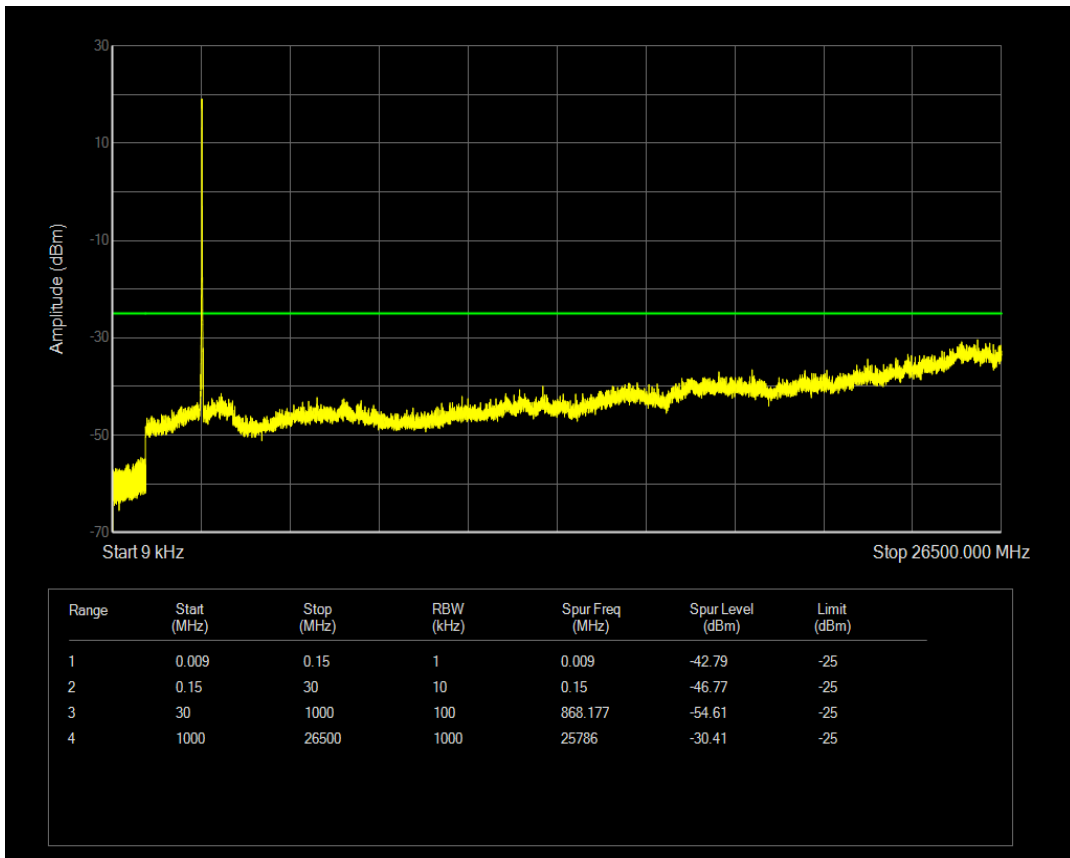

Band41 QAM16 BW=15MHz Channel=41515 RB Size=75 Position=#0

Band41 QPSK BW=20MHz Channel=39750 RB Size=1 Position=#0