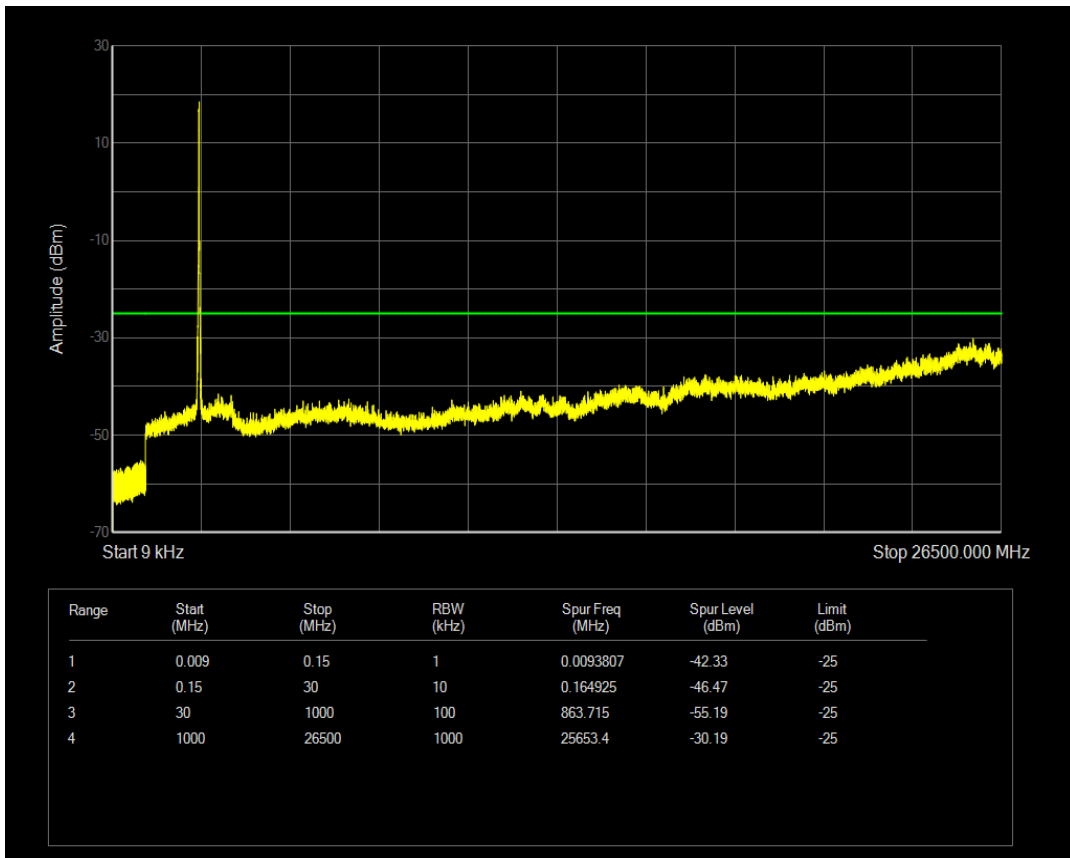

Band41 QAM16 BW=20MHz Channel=40620 RB Size=100 Position=#0

Band41 QPSK BW=20MHz Channel=41490 RB Size=1 Position=#0