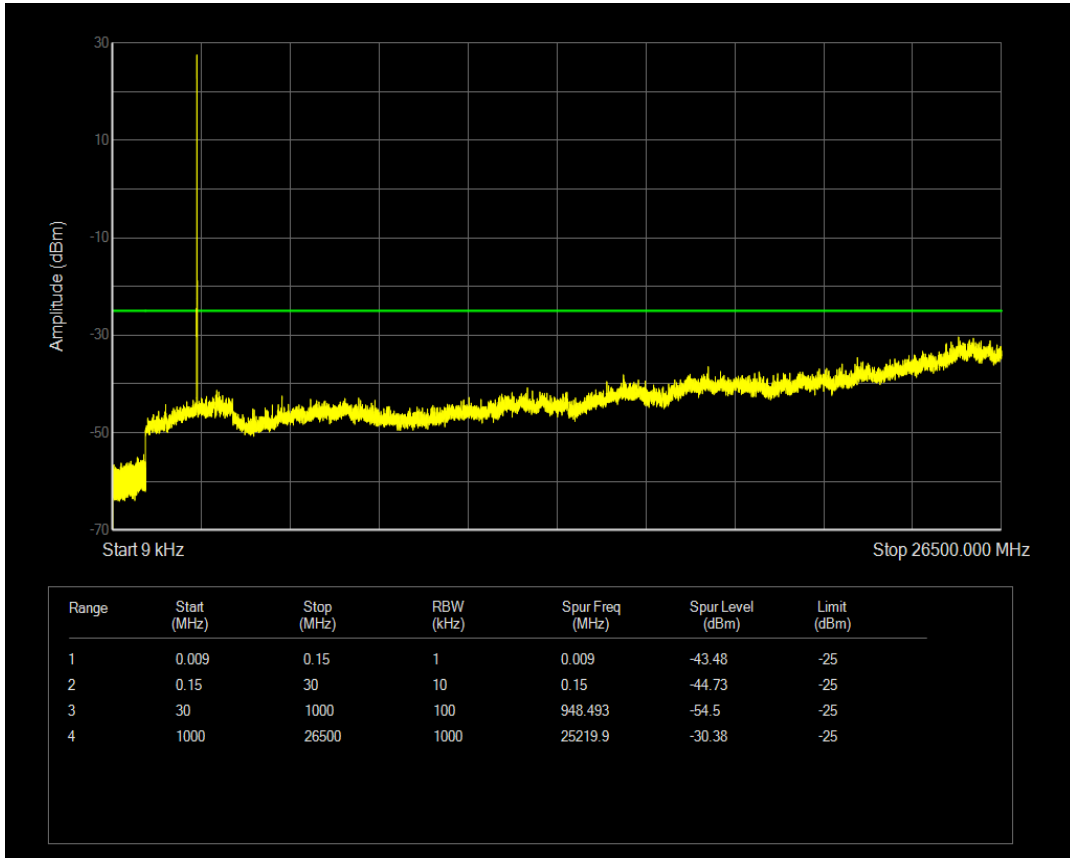

Band7 QAM16 BW=5MHz Channel=21100 RB Size=1 Position=#0

Band7 QAM16 BW=5MHz Channel=21100 RB Size=25 Position=#0