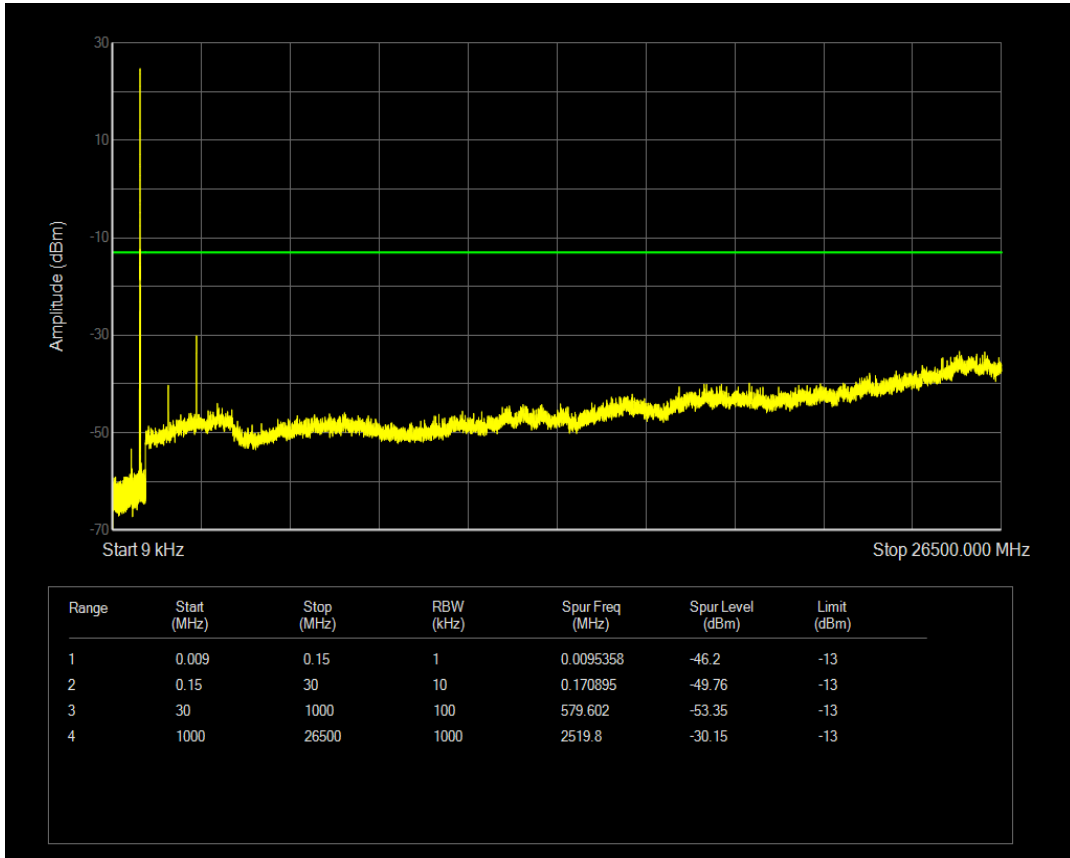

Band5 QPSK BW=10MHz Channel=20450 RB Size=50 Position=#0

Band5 QAM16 BW=10MHz Channel=20450 RB Size=1 Position=#0

Band5 QAM16 BW=10MHz Channel=20450 RB Size=50 Position=#0

Band5 QPSK BW=10MHz Channel=20525 RB Size=1 Position=#0

Band5 QPSK BW=10MHz Channel=20525 RB Size=50 Position=#0

Band5 QAM16 BW=10MHz Channel=20525 RB Size=1 Position=#0

Band5 QAM16 BW=10MHz Channel=20525 RB Size=50 Position=#0

Band5 QPSK BW=10MHz Channel=20600 RB Size=1 Position=#0

Band5 QPSK BW=10MHz Channel=20600 RB Size=50 Position=#0

Band5 QAM16 BW=10MHz Channel=20600 RB Size=1 Position=#0

Band5 QAM16 BW=10MHz Channel=20600 RB Size=50 Position=#0

Band7 QPSK BW=5MHz Channel=20775 RB Size=1 Position=#0