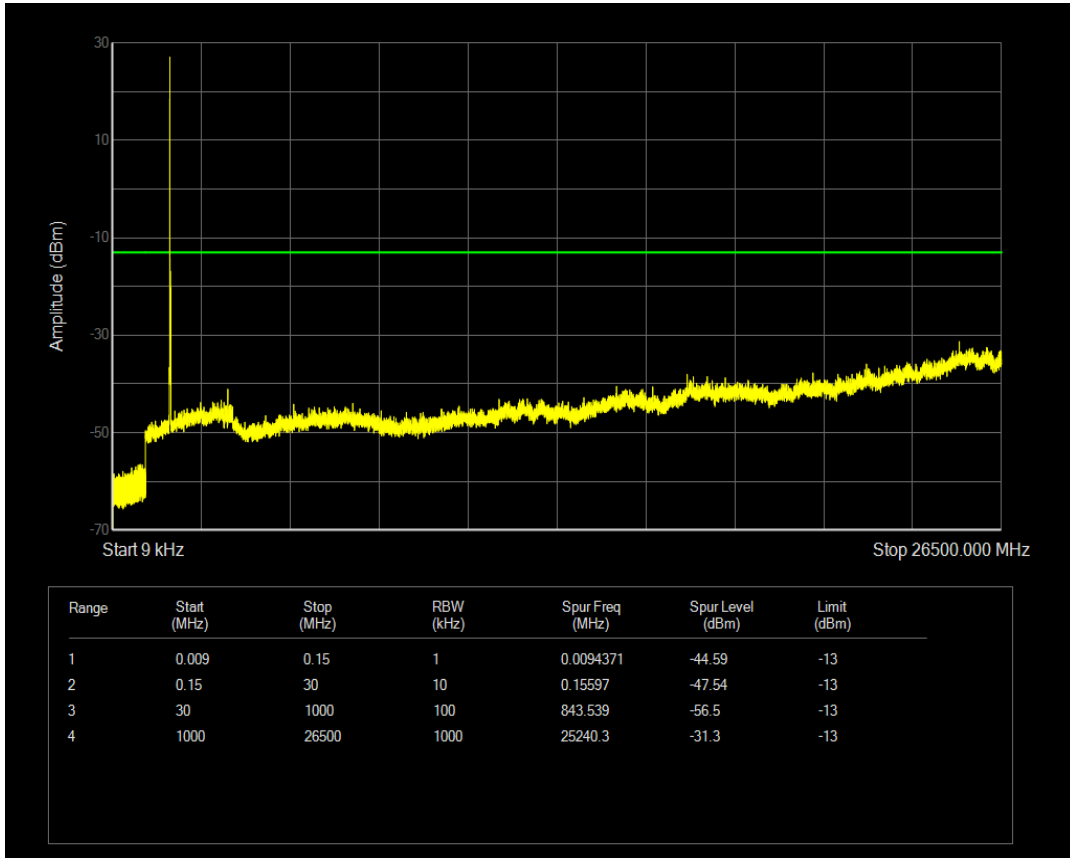

Band4 QPSK BW=10MHz Channel=20350 RB Size=50 Position=#0

Band4 QAM16 BW=10MHz Channel=20350 RB Size=1 Position=#0

Band4 QAM16 BW=10MHz Channel=20350 RB Size=50 Position=#0

Band4 QPSK BW=15MHz Channel=20025 RB Size=1 Position=#0

Band4 QPSK BW=15MHz Channel=20025 RB Size=75 Position=#0

Band4 QAM16 BW=15MHz Channel=20025 RB Size=1 Position=#0

Band4 QAM16 BW=15MHz Channel=20025 RB Size=75 Position=#0

Band4 QPSK BW=15MHz Channel=20175 RB Size=1 Position=#0

Band4 QPSK BW=15MHz Channel=20175 RB Size=75 Position=#0

Band4 QAM16 BW=15MHz Channel=20175 RB Size=1 Position=#0

Band4 QAM16 BW=15MHz Channel=20175 RB Size=75 Position=#0

Band4 QPSK BW=15MHz Channel=20325 RB Size=1 Position=#0