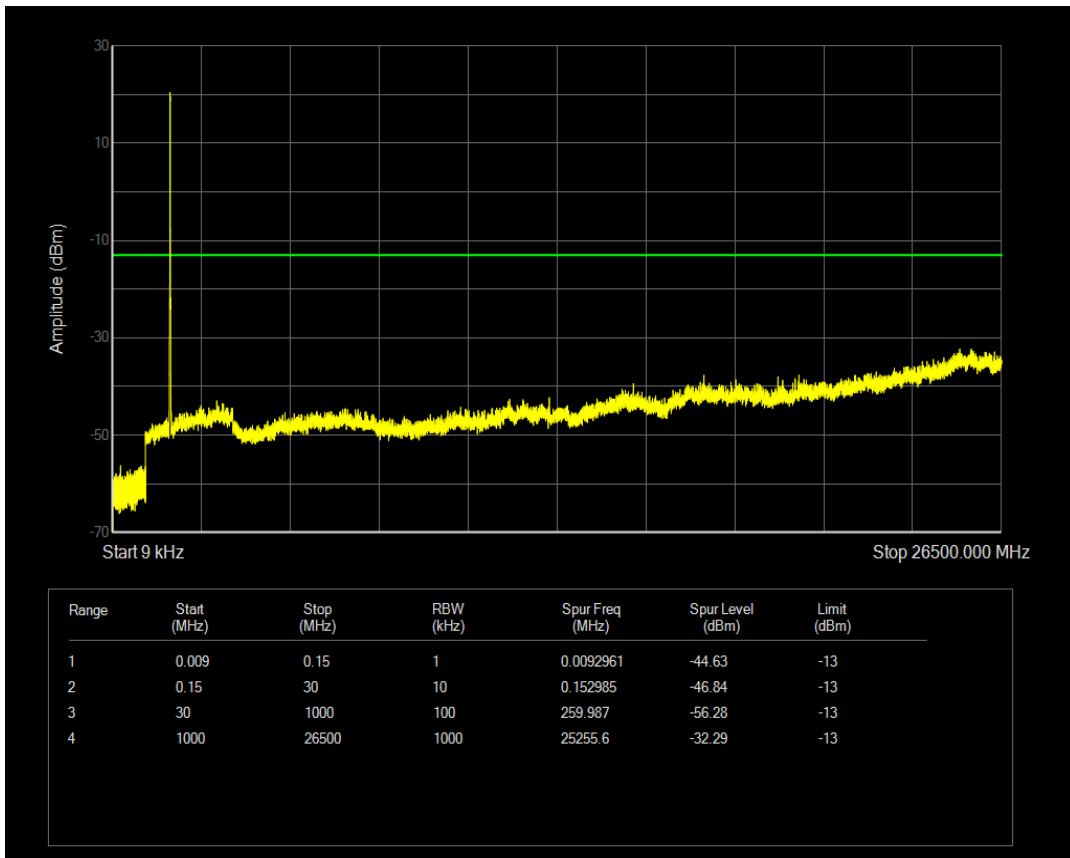

Band4 QPSK BW=5MHz Channel=20375 RB Size=25 Position=#0

Band4 QAM16 BW=5MHz Channel=20375 RB Size=1 Position=#0

Band4 QAM16 BW=5MHz Channel=20375 RB Size=25 Position=#0

Band4 QPSK BW=10MHz Channel=20000 RB Size=1 Position=#0

Band4 QPSK BW=10MHz Channel=20000 RB Size=50 Position=#0

Band4 QAM16 BW=10MHz Channel=20000 RB Size=1 Position=#0

Band4 QAM16 BW=10MHz Channel=20000 RB Size=50 Position=#0

Band4 QPSK BW=10MHz Channel=20175 RB Size=1 Position=#0

Band4 QPSK BW=10MHz Channel=20175 RB Size=50 Position=#0

Band4 QAM16 BW=10MHz Channel=20175 RB Size=1 Position=#0

Band4 QAM16 BW=10MHz Channel=20175 RB Size=50 Position=#0

Band4 QPSK BW=10MHz Channel=20350 RB Size=1 Position=#0