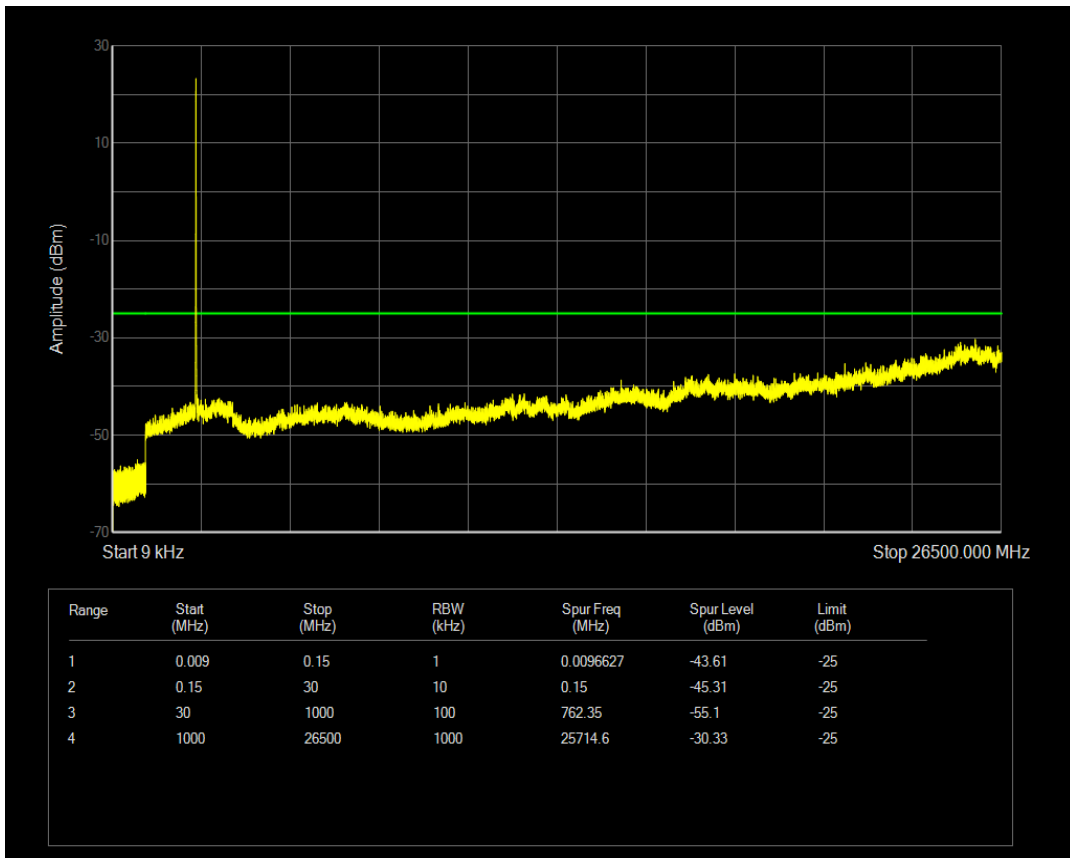

Band7 QPSK BW=5MHz Channel=20775 RB Size=25 Position=#0

Band7 QAM16 BW=5MHz Channel=20775 RB Size=1 Position=#0