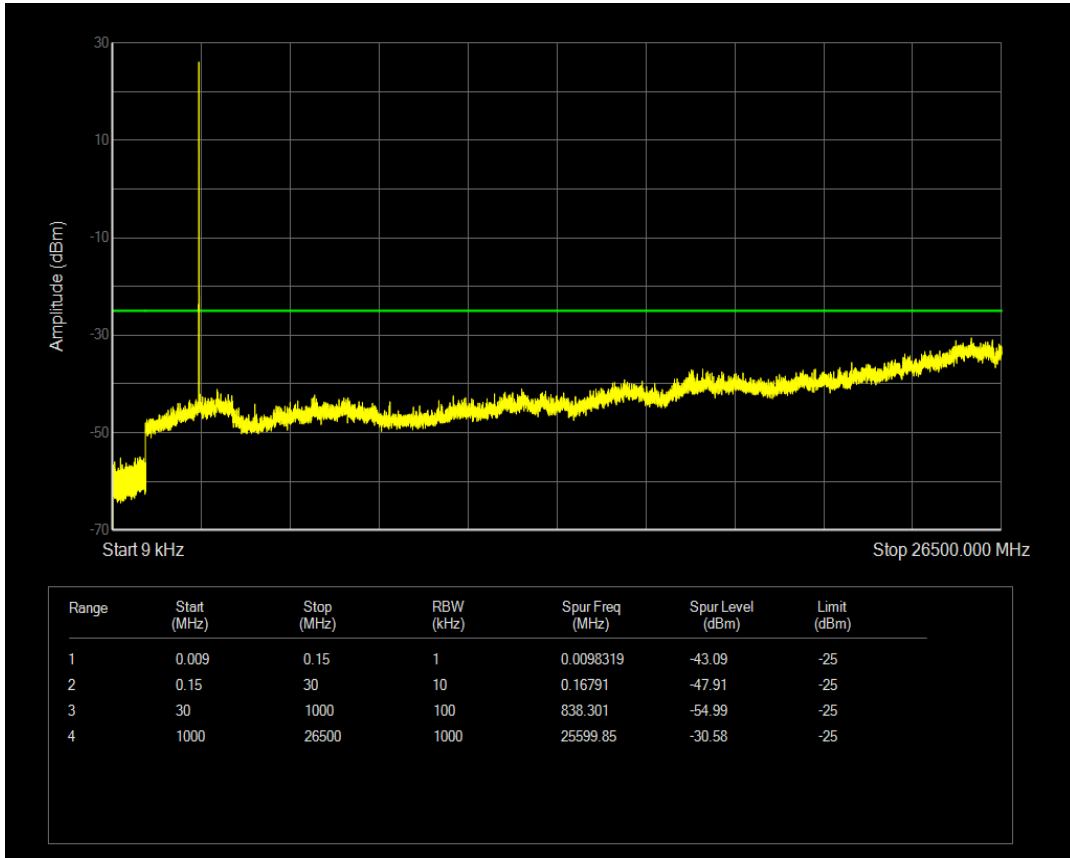

Band41 QAM16 BW=5MHz Channel=40620 RB Size=1 Position=#0

Band41 QAM16 BW=5MHz Channel=40620 RB Size=25 Position=#0