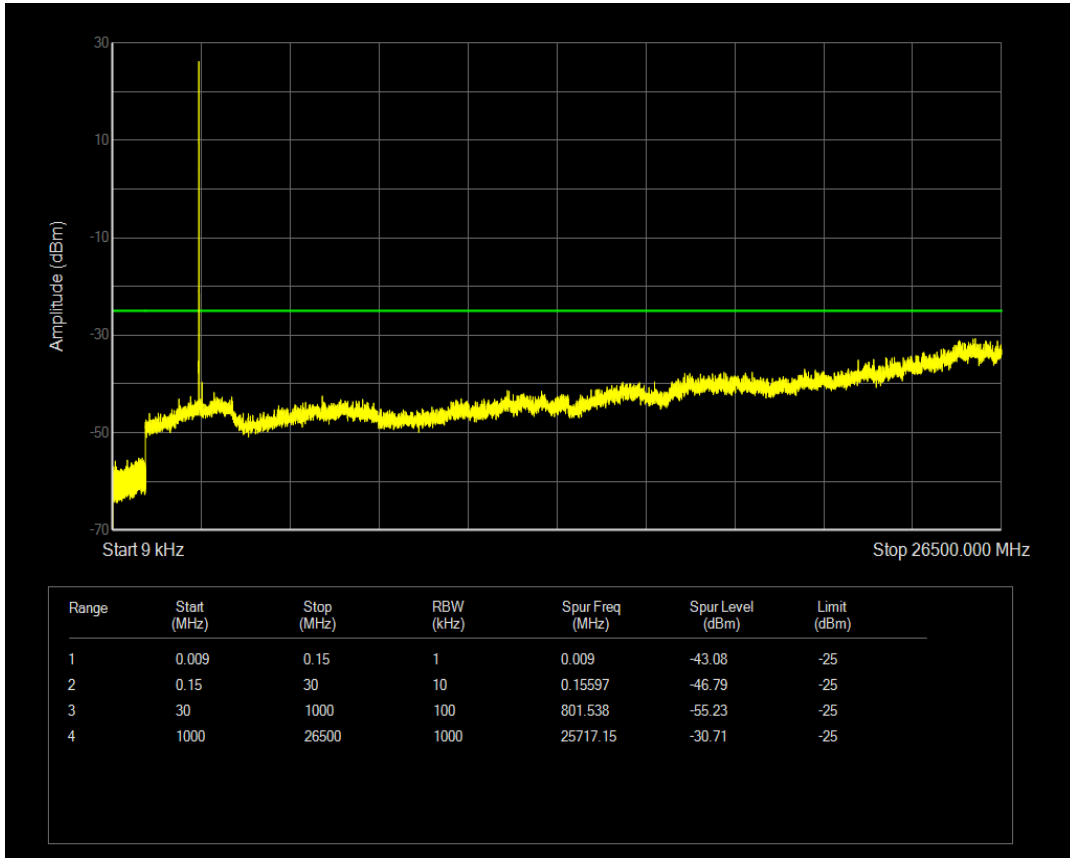

Band4 QPSK BW=20MHz Channel=20300 RB Size=100 Position=#0

Band4 QAM16 BW=20MHz Channel=20300 RB Size=1 Position=#0

Band4 QAM16 BW=20MHz Channel=20300 RB Size=100 Position=#0

Band41 QPSK BW=5MHz Channel=39675 RB Size=1 Position=#0

Band41 QPSK BW=5MHz Channel=39675 RB Size=25 Position=#0

Band41 QAM16 BW=5MHz Channel=39675 RB Size=1 Position=#0

Band41 QAM16 BW=5MHz Channel=39675 RB Size=25 Position=#0

Band41 QPSK BW=5MHz Channel=40620 RB Size=1 Position=#0