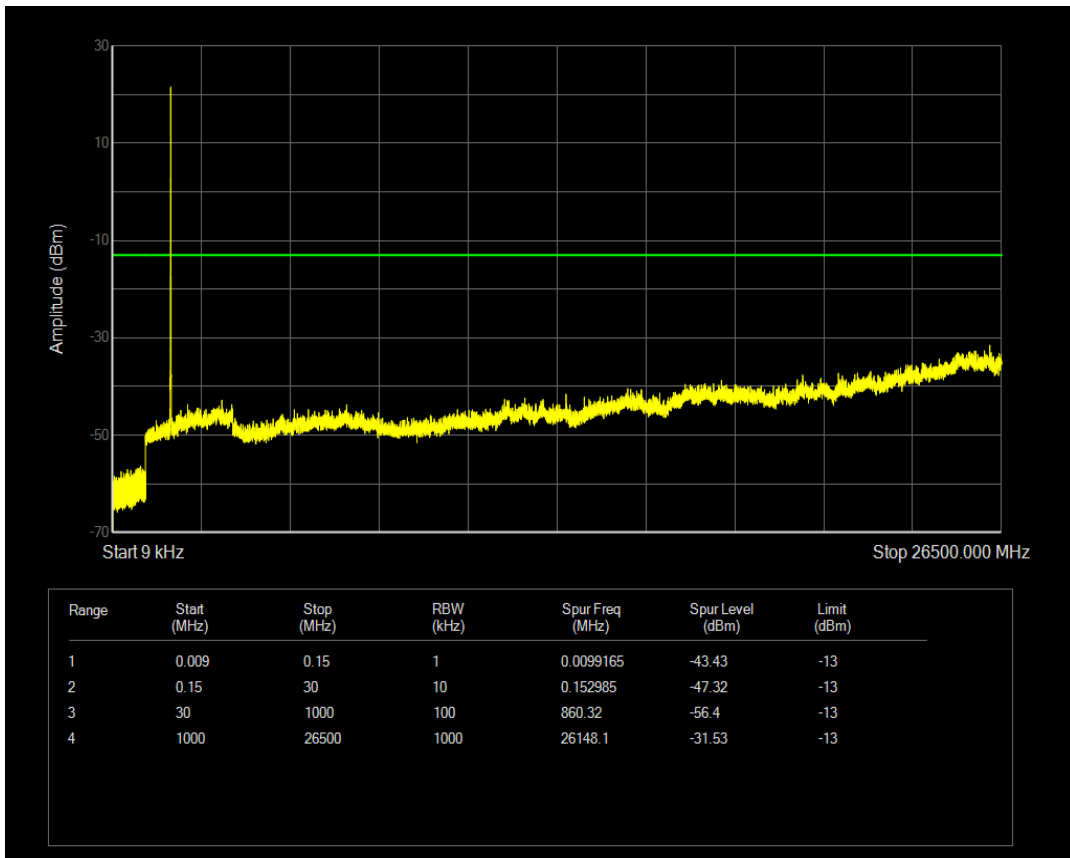

Band4 QPSK BW=5MHz Channel=20375 RB Size=25 Position=#0

Band4 QAM16 BW=5MHz Channel=20375 RB Size=1 Position=#0

Band4 QAM16 BW=5MHz Channel=20375 RB Size=25 Position=#0

Band4 QPSK BW=10MHz Channel=20000 RB Size=1 Position=#0

Band4 QPSK BW=10MHz Channel=20000 RB Size=50 Position=#0

Band4 QAM16 BW=10MHz Channel=20000 RB Size=1 Position=#0

Band4 QAM16 BW=10MHz Channel=20000 RB Size=50 Position=#0

Band4 QPSK BW=10MHz Channel=20175 RB Size=1 Position=#0