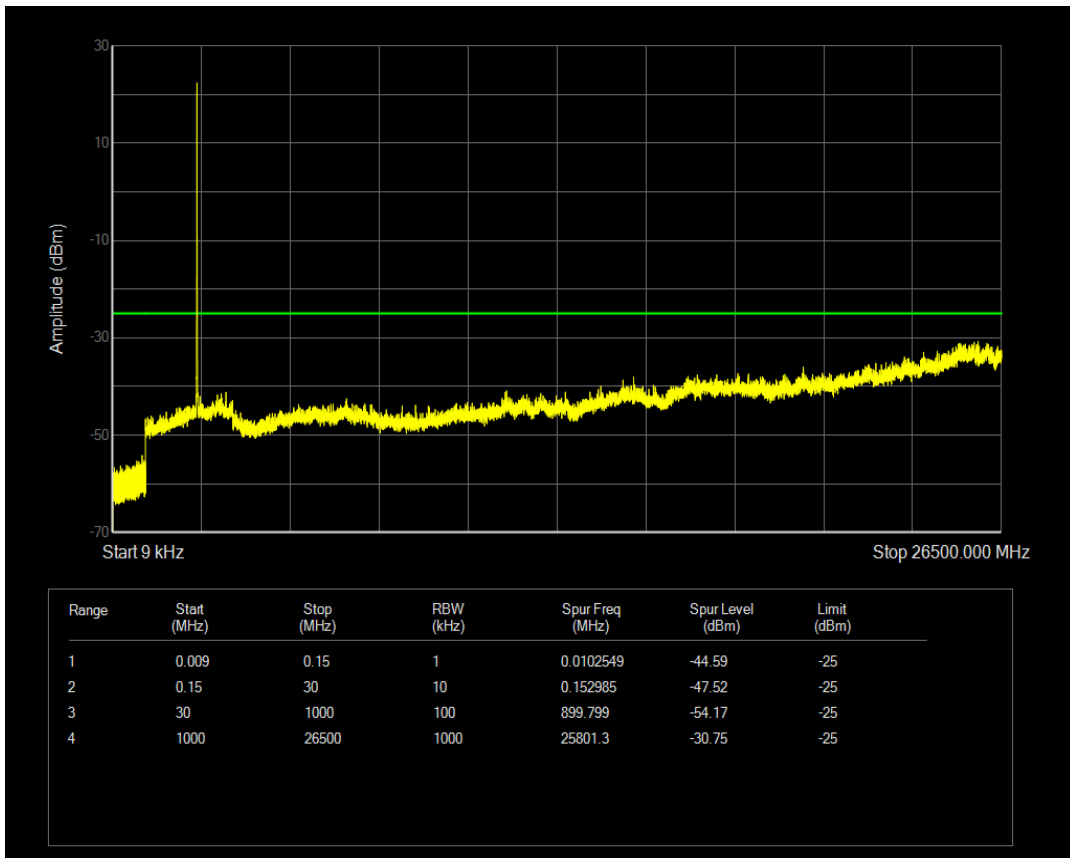

Band7 QAM16 BW=5MHz Channel=21100 RB Size=25 Position=#0

Band7 QPSK BW=5MHz Channel=21425 RB Size=1 Position=#0