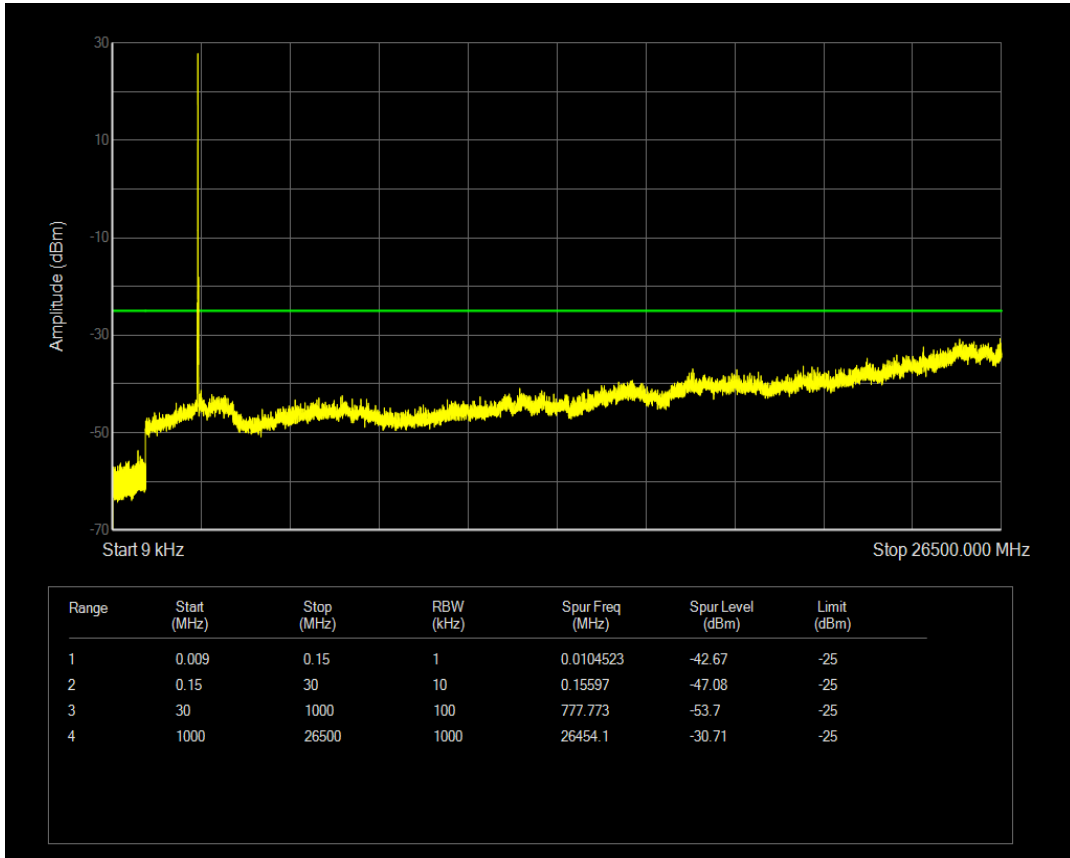

Band7 QAM16 BW=10MHz Channel=21400 RB Size=1 Position=#0

Band7 QAM16 BW=10MHz Channel=21400 RB Size=50 Position=#0