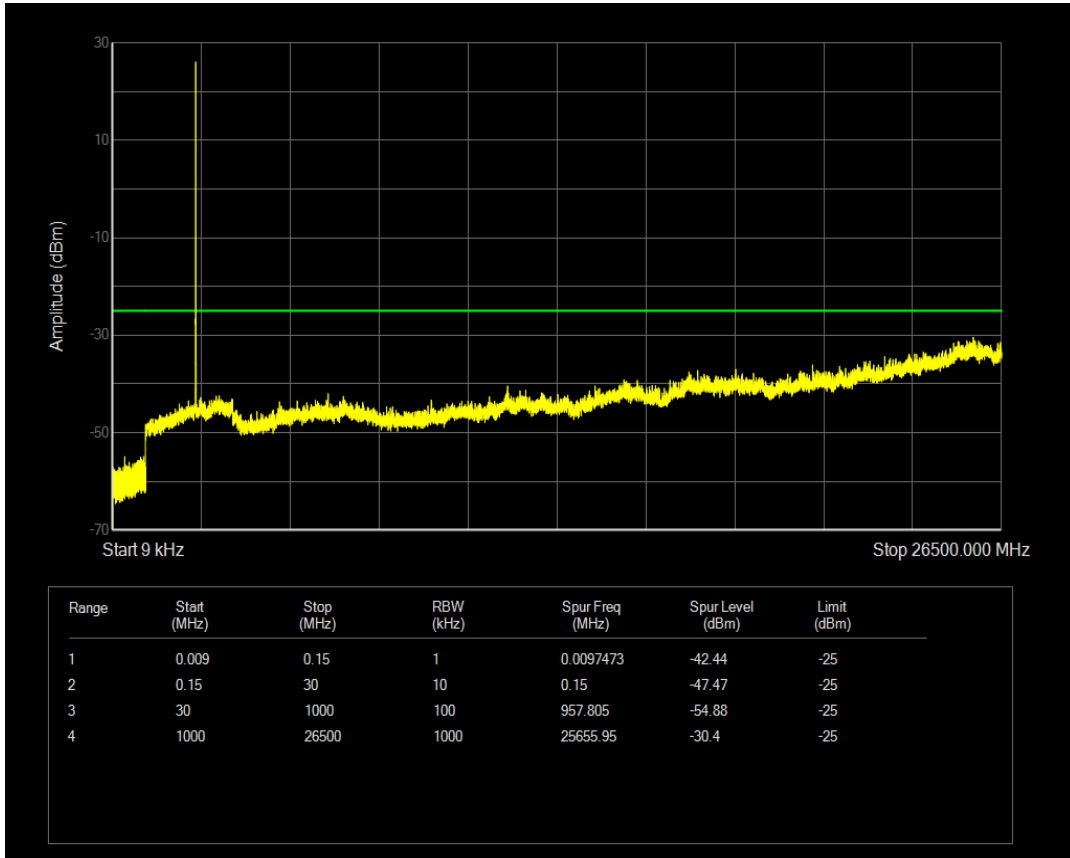

Band41 QAM16 BW=5MHz Channel=39675 RB Size=1 Position=#0

Band41 QAM16 BW=5MHz Channel=39675 RB Size=25 Position=#0