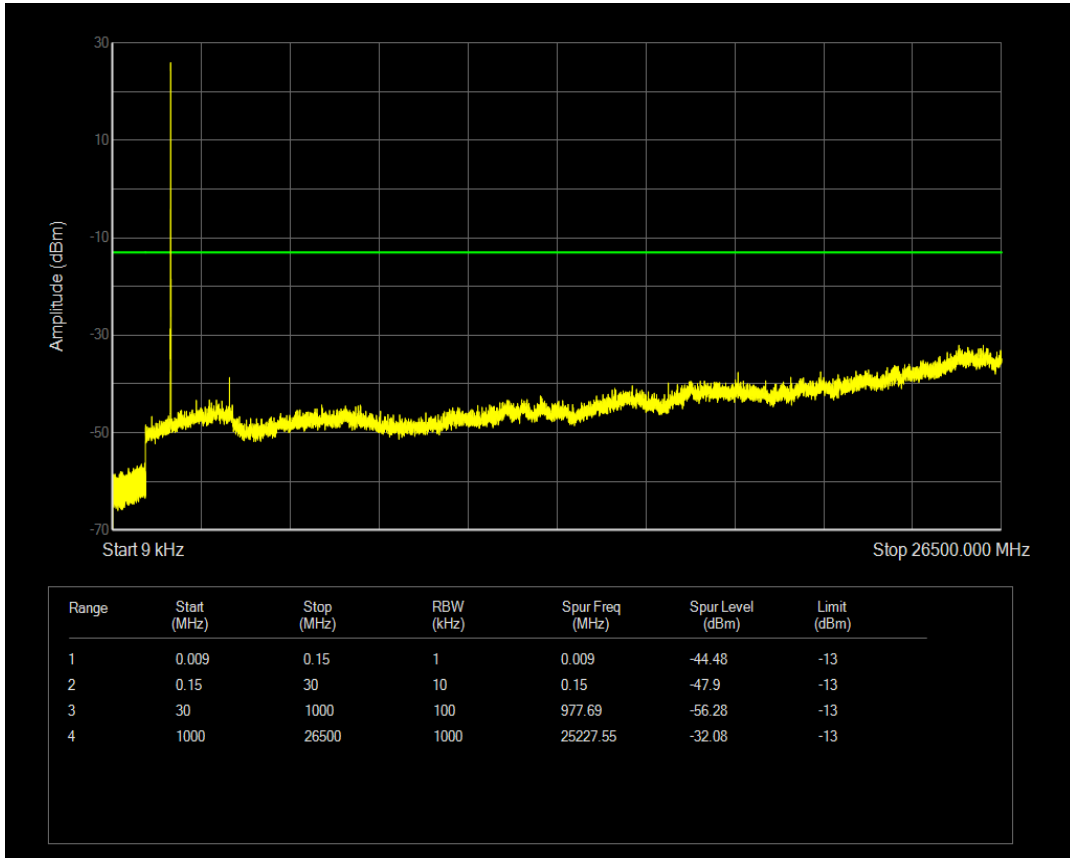

Band4 QPSK BW=5MHz Channel=20375 RB Size=25 Position=#0

Band4 QAM16 BW=5MHz Channel=20375 RB Size=1 Position=#0

Band4 QAM16 BW=5MHz Channel=20375 RB Size=25 Position=#0

Band4 QPSK BW=10MHz Channel=20000 RB Size=1 Position=#0

Band4 QPSK BW=10MHz Channel=20000 RB Size=50 Position=#0

Band4 QAM16 BW=10MHz Channel=20000 RB Size=1 Position=#0

Band4 QAM16 BW=10MHz Channel=20000 RB Size=50 Position=#0

Band4 QPSK BW=10MHz Channel=20175 RB Size=1 Position=#0

Band4 QPSK BW=10MHz Channel=20175 RB Size=50 Position=#0

Band4 QAM16 BW=10MHz Channel=20175 RB Size=1 Position=#0

Band4 QAM16 BW=10MHz Channel=20175 RB Size=50 Position=#0

Band4 QPSK BW=10MHz Channel=20350 RB Size=1 Position=#0