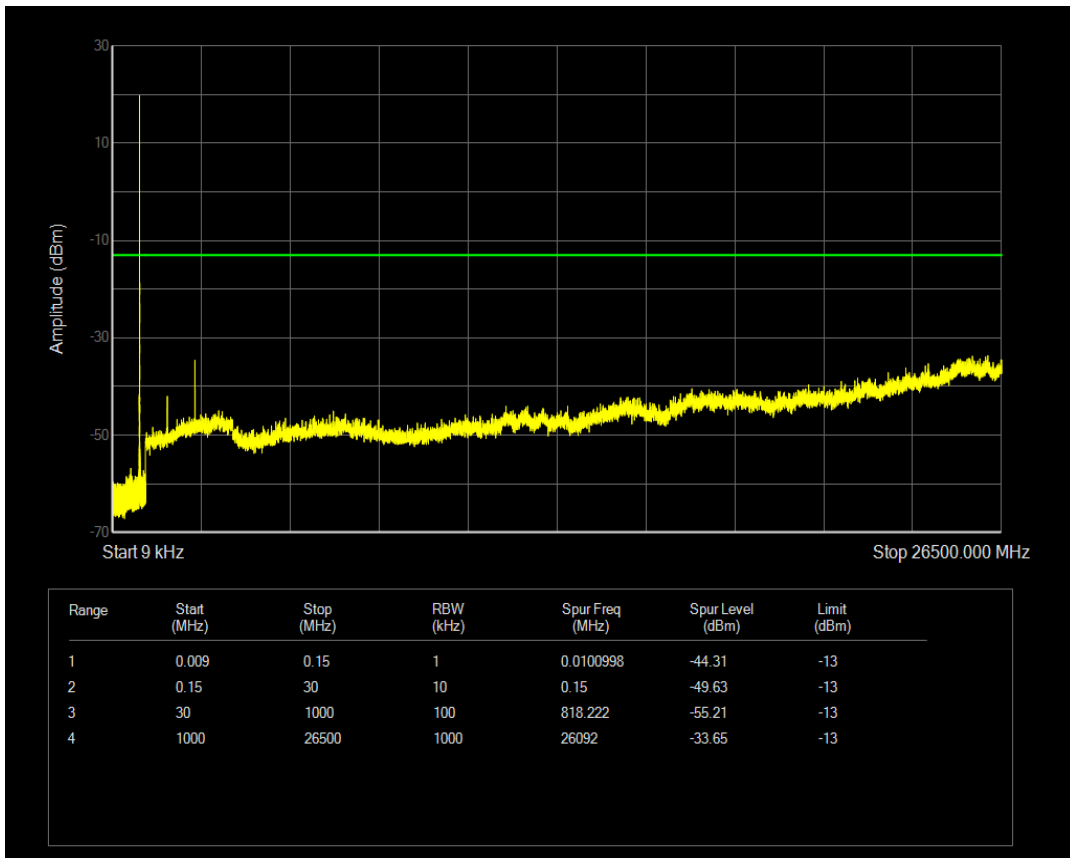

Band41 QPSK BW=20MHz Channel=41490 RB Size=100 Position=#0

Band41 QAM16 BW=20MHz Channel=41490 RB Size=1 Position=#0

Band41 QAM16 BW=20MHz Channel=41490 RB Size=100 Position=#0

Band5 QPSK BW=1.4MHz Channel=20407 RB Size=1 Position=#0

Band5 QPSK BW=1.4MHz Channel=20407 RB Size=6 Position=#0

Band5 QAM16 BW=1.4MHz Channel=20407 RB Size=1 Position=#0

Band5 QAM16 BW=1.4MHz Channel=20407 RB Size=6 Position=#0

Band5 QPSK BW=1.4MHz Channel=20525 RB Size=1 Position=#0