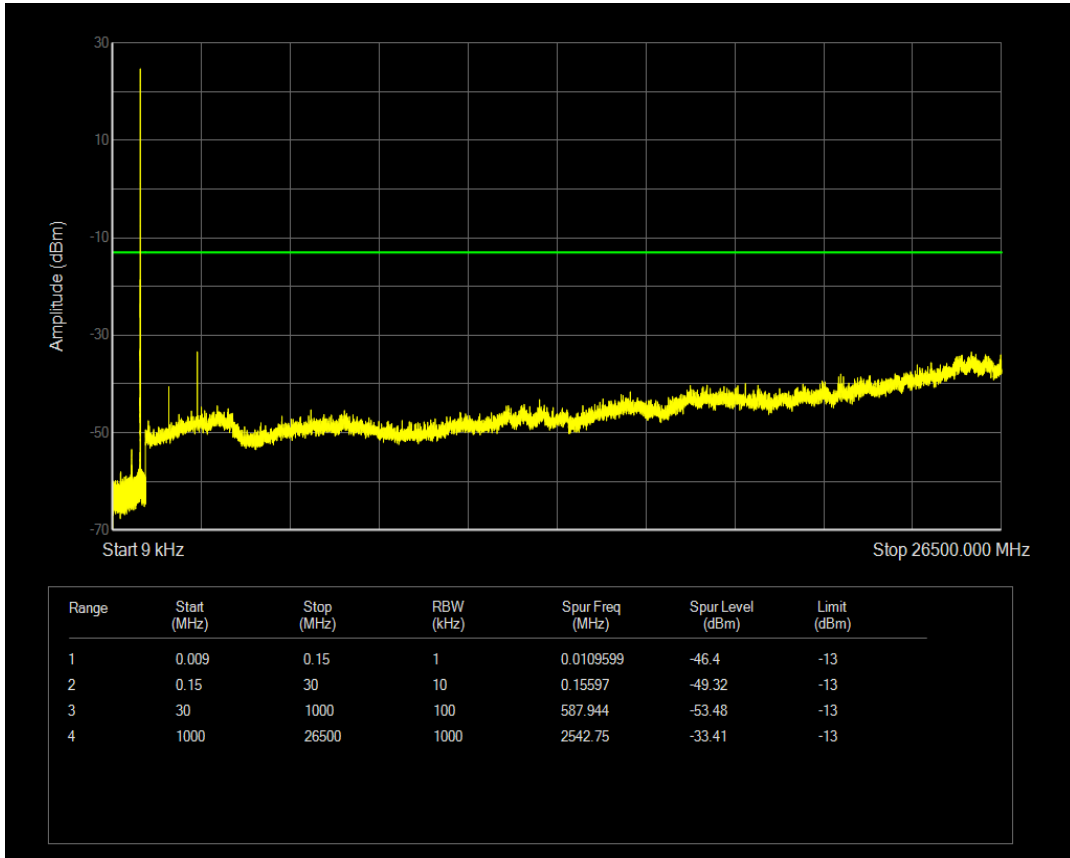

Band5 QPSK BW=1.4MHz Channel=20525 RB Size=6 Position=#0

Band5 QAM16 BW=1.4MHz Channel=20525 RB Size=1 Position=#0

Band5 QAM16 BW=1.4MHz Channel=20525 RB Size=6 Position=#0

Band5 QPSK BW=1.4MHz Channel=20643 RB Size=1 Position=#0

Band5 QPSK BW=1.4MHz Channel=20643 RB Size=6 Position=#0

Band5 QAM16 BW=1.4MHz Channel=20643 RB Size=1 Position=#0

Band5 QAM16 BW=1.4MHz Channel=20643 RB Size=6 Position=#0

Band5 QPSK BW=3MHz Channel=20415 RB Size=1 Position=#0