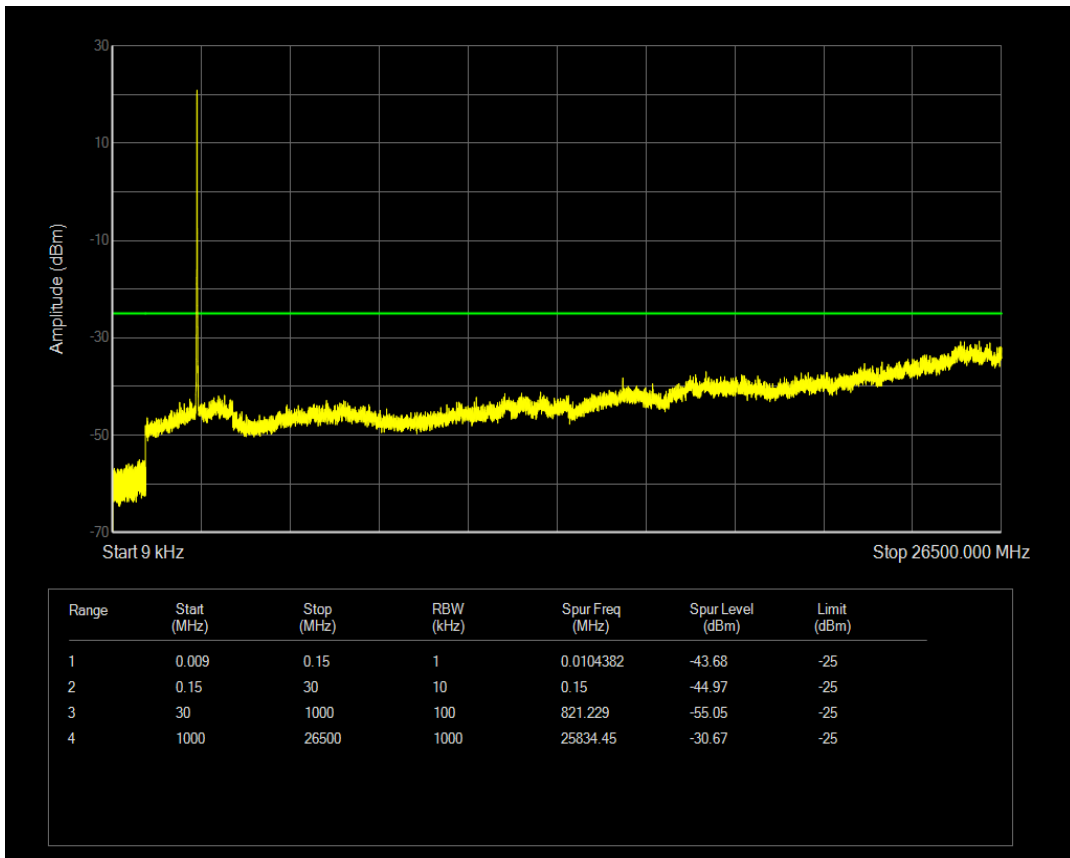

Band7 QAM16 BW=10MHz Channel=21100 RB Size=50 Position=#0

Band7 QPSK BW=10MHz Channel=21400 RB Size=1 Position=#0