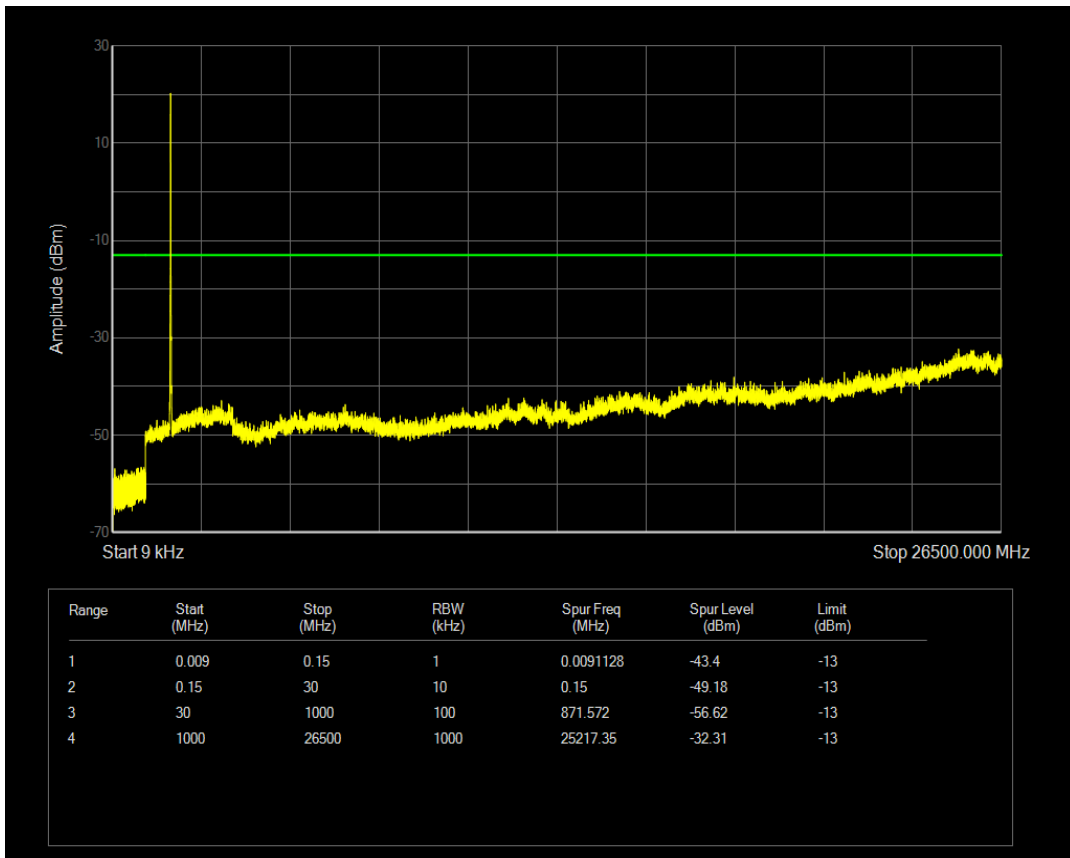

Band4 QPSK BW=10MHz Channel=20000 RB Size=50 Position=#0

Band4 QAM16 BW=10MHz Channel=20000 RB Size=1 Position=#0

Band4 QAM16 BW=10MHz Channel=20000 RB Size=50 Position=#0

Band4 QPSK BW=10MHz Channel=20175 RB Size=1 Position=#0

Band4 QPSK BW=10MHz Channel=20175 RB Size=50 Position=#0

Band4 QAM16 BW=10MHz Channel=20175 RB Size=1 Position=#0

Band4 QAM16 BW=10MHz Channel=20175 RB Size=50 Position=#0

Band4 QPSK BW=10MHz Channel=20350 RB Size=1 Position=#0

Band4 QPSK BW=10MHz Channel=20350 RB Size=50 Position=#0

Band4 QAM16 BW=10MHz Channel=20350 RB Size=1 Position=#0

Band4 QAM16 BW=10MHz Channel=20350 RB Size=50 Position=#0

Band4 QPSK BW=15MHz Channel=20025 RB Size=1 Position=#0