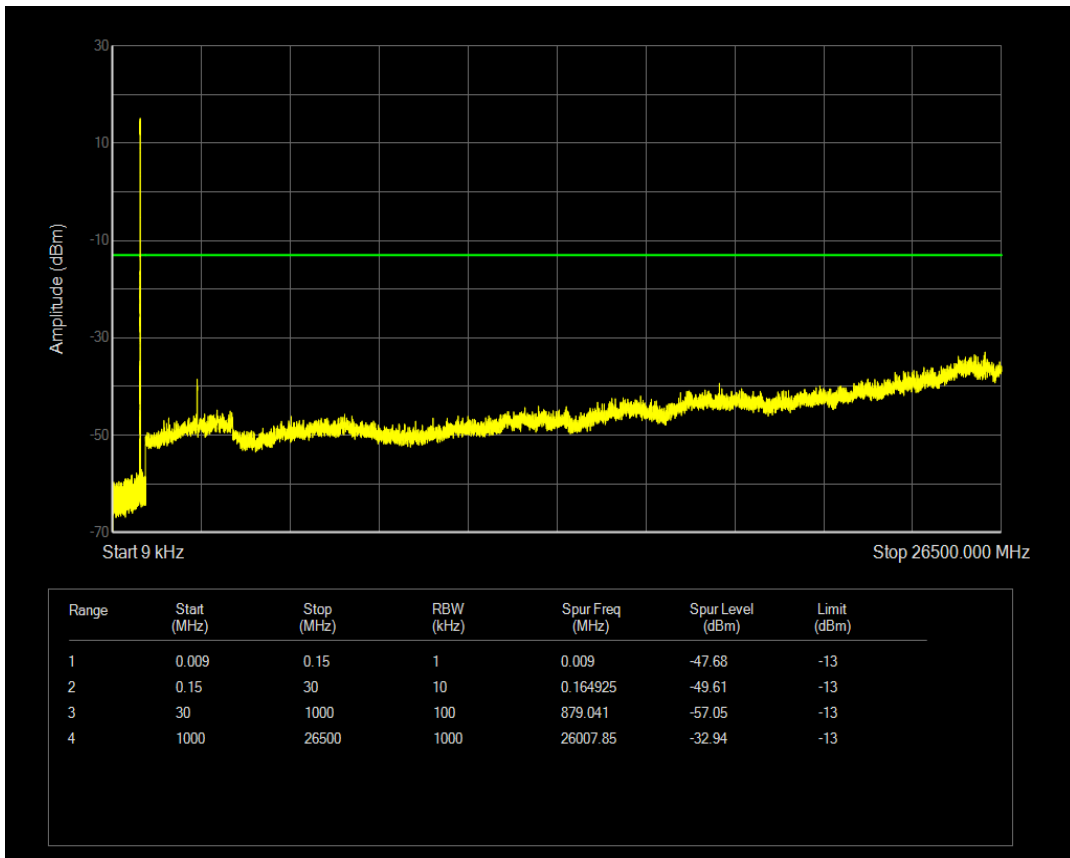

Band5 QPSK BW=5MHz Channel=20525 RB Size=25 Position=#0

Band5 QAM16 BW=5MHz Channel=20525 RB Size=1 Position=#0

Band5 QAM16 BW=5MHz Channel=20525 RB Size=25 Position=#0

Band5 QPSK BW=5MHz Channel=20625 RB Size=1 Position=#0

Band5 QPSK BW=5MHz Channel=20625 RB Size=25 Position=#0

Band5 QAM16 BW=5MHz Channel=20625 RB Size=1 Position=#0

Band5 QAM16 BW=5MHz Channel=20625 RB Size=25 Position=#0

Band5 QPSK BW=10MHz Channel=20450 RB Size=1 Position=#0