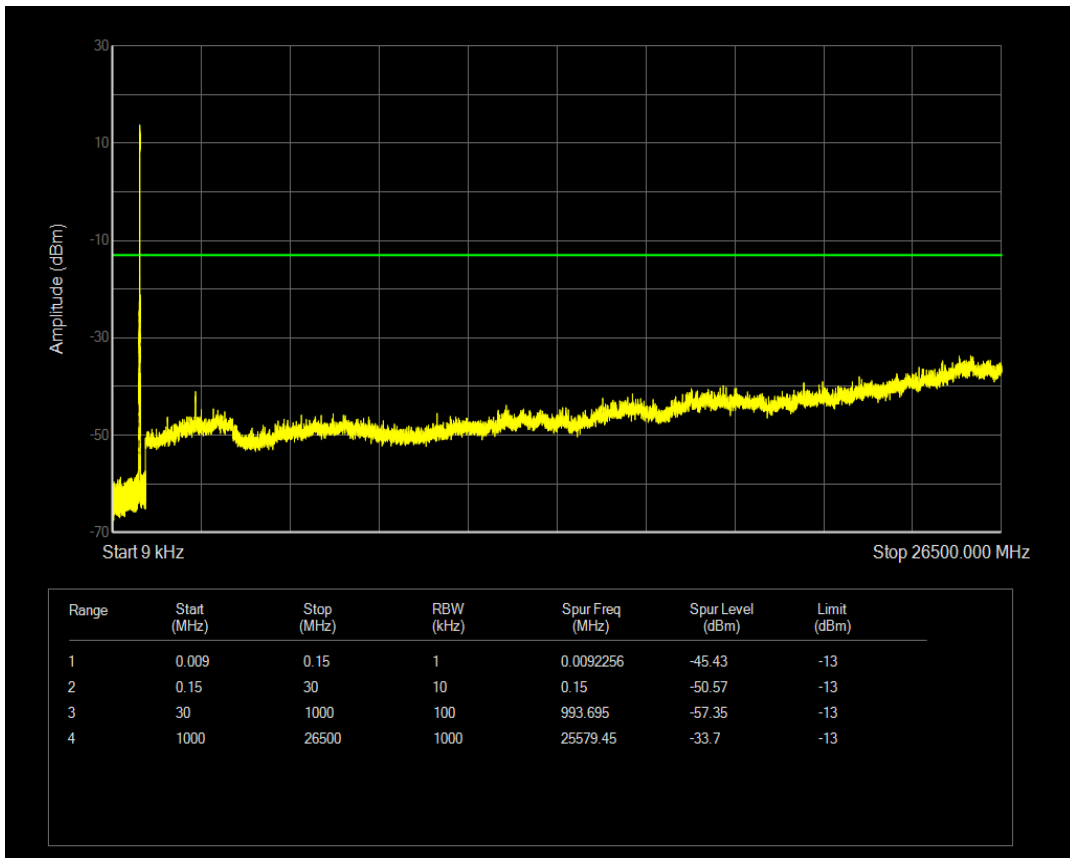

Band5 QPSK BW=5MHz Channel=20625 RB Size=25 Position=#0

Band5 QAM16 BW=5MHz Channel=20625 RB Size=1 Position=#0

Band5 QAM16 BW=5MHz Channel=20625 RB Size=25 Position=#0

Band5 QPSK BW=10MHz Channel=20450 RB Size=1 Position=#0

Band5 QPSK BW=10MHz Channel=20450 RB Size=50 Position=#0

Band5 QAM16 BW=10MHz Channel=20450 RB Size=1 Position=#0

Band5 QAM16 BW=10MHz Channel=20450 RB Size=50 Position=#0

Band5 QPSK BW=10MHz Channel=20525 RB Size=1 Position=#0