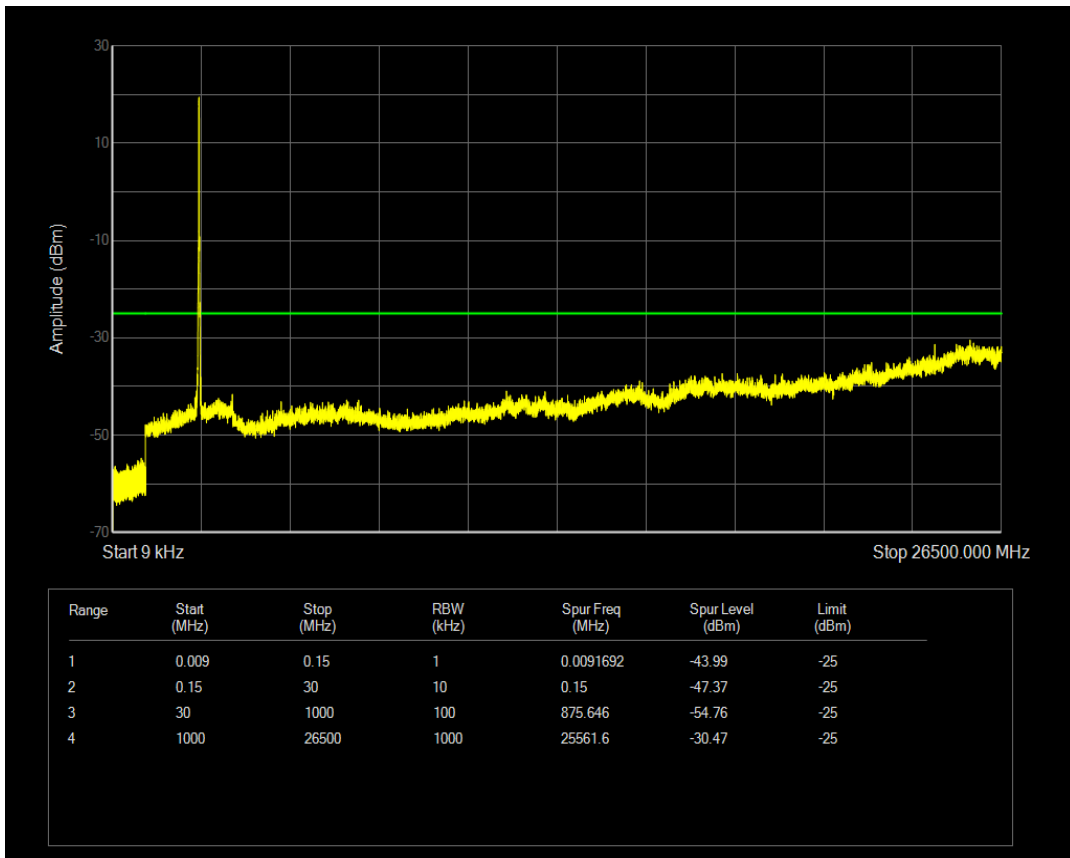

Band41 QPSK BW=15MHz Channel=40620 RB Size=75 Position=#0

Band41 QAM16 BW=15MHz Channel=40620 RB Size=1 Position=#0