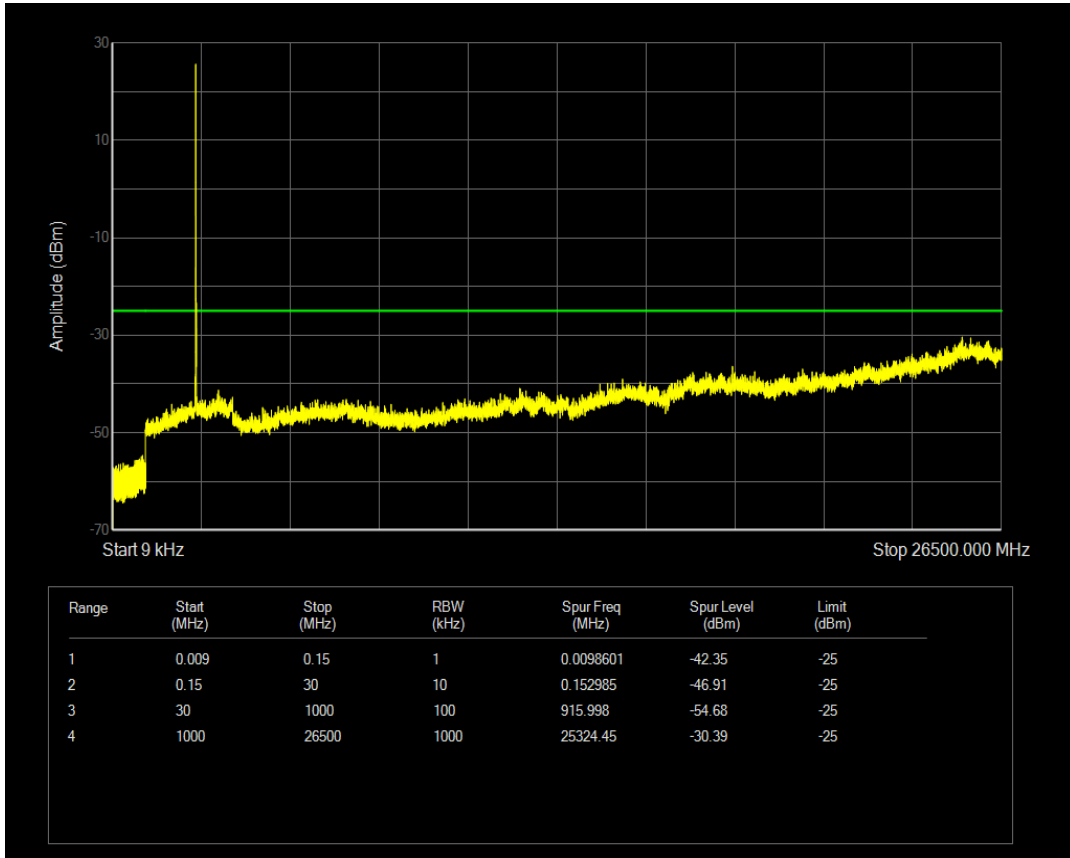

Band41 QAM16 BW=10MHz Channel=39700 RB Size=1 Position=#0

Band41 QAM16 BW=10MHz Channel=39700 RB Size=50 Position=#0