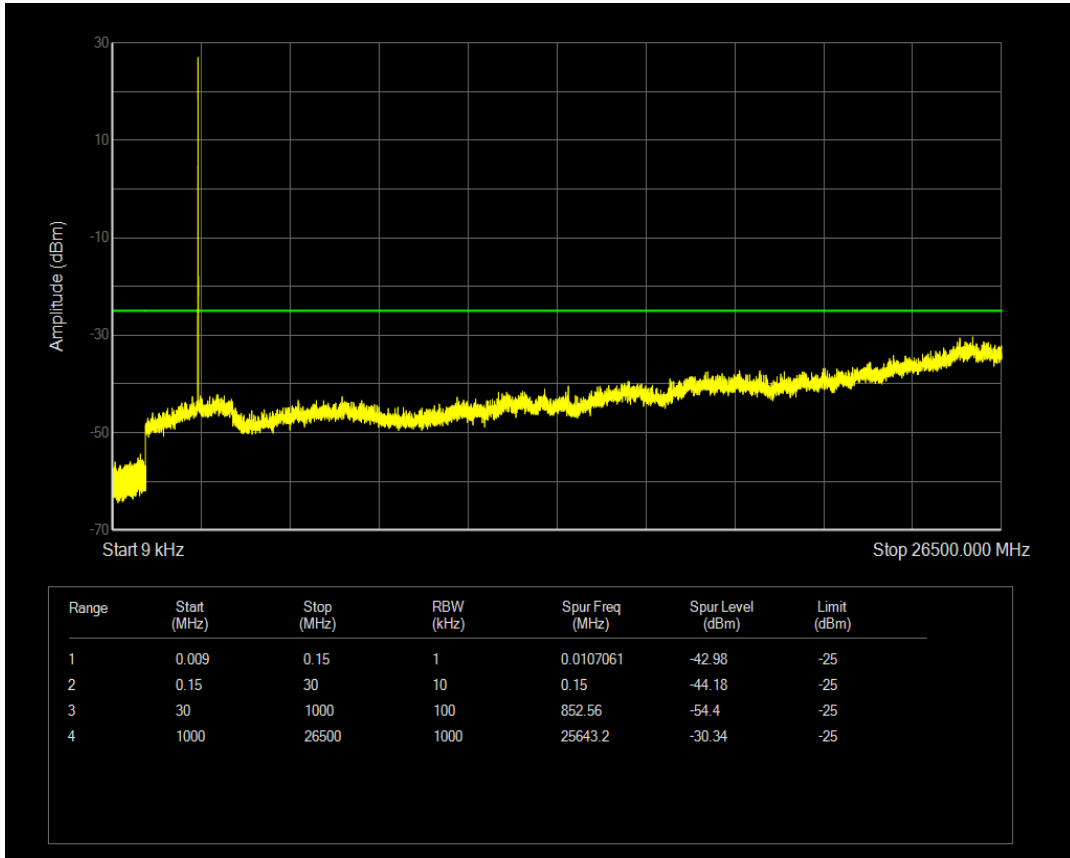

Band7 QPSK BW=5MHz Channel=21100 RB Size=25 Position=#0

Band7 QAM16 BW=5MHz Channel=21100 RB Size=1 Position=#0

Band7 QAM16 BW=5MHz Channel=21100 RB Size=25 Position=#0

Band7 QPSK BW=5MHz Channel=21425 RB Size=1 Position=#0