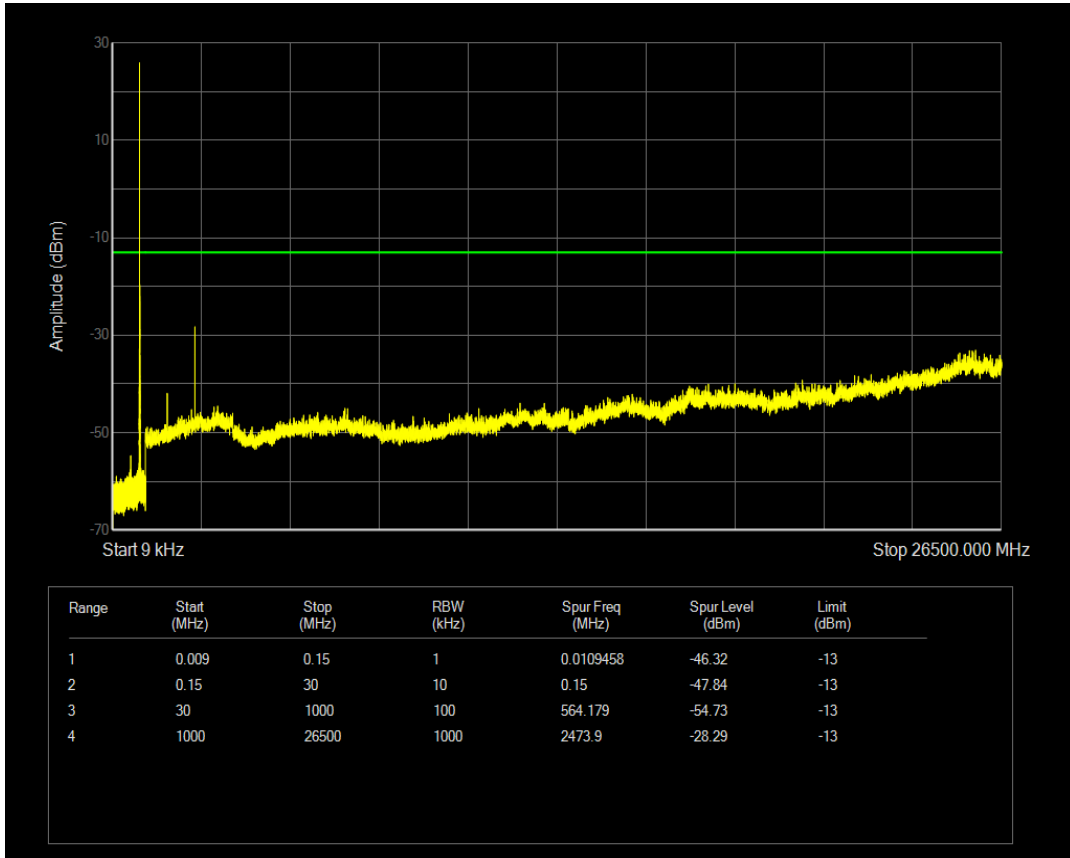

Band5 QAM16 BW=3MHz Channel=20415 RB Size=1 Position=#0

Band5 QAM16 BW=3MHz Channel=20415 RB Size=15 Position=#0