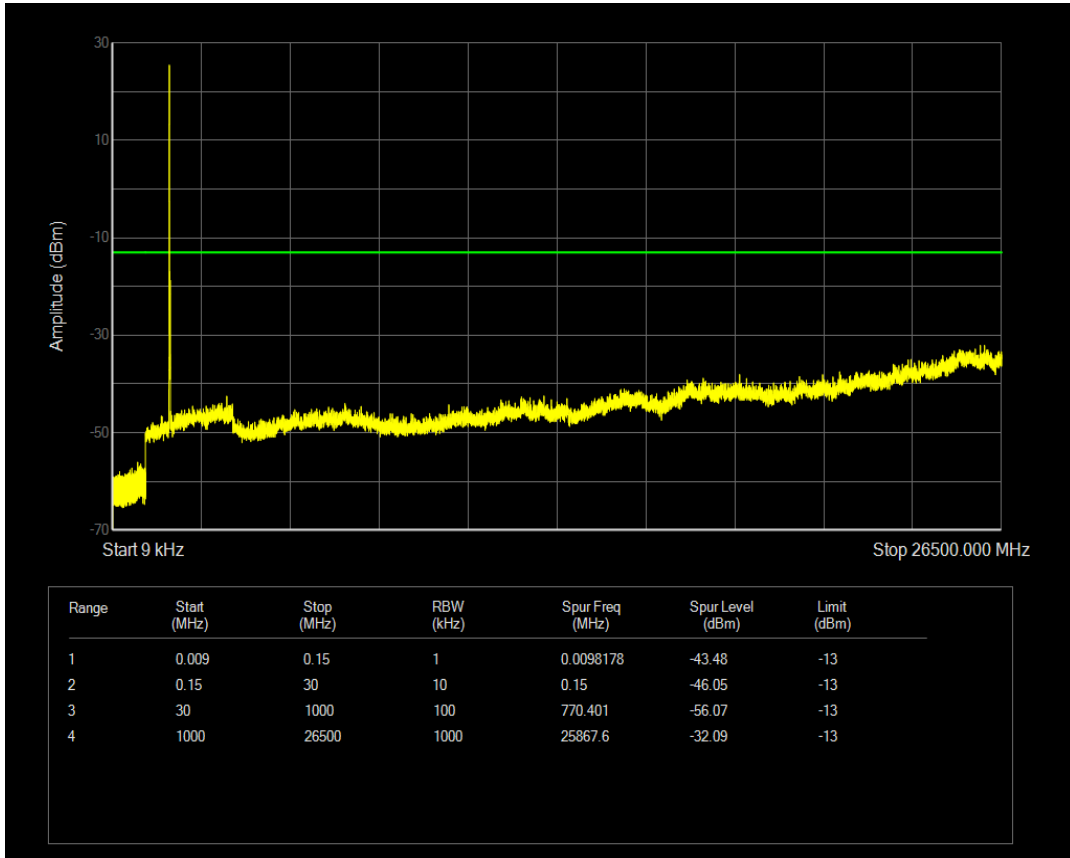

Band4 QPSK BW=10MHz Channel=20175 RB Size=50 Position=#0

Band4 QAM16 BW=10MHz Channel=20175 RB Size=1 Position=#0

Band4 QAM16 BW=10MHz Channel=20175 RB Size=50 Position=#0

Band4 QPSK BW=10MHz Channel=20350 RB Size=1 Position=#0

Band4 QPSK BW=10MHz Channel=20350 RB Size=50 Position=#0

Band4 QAM16 BW=10MHz Channel=20350 RB Size=1 Position=#0

Band4 QAM16 BW=10MHz Channel=20350 RB Size=50 Position=#0

Band4 QPSK BW=15MHz Channel=20025 RB Size=1 Position=#0

Band4 QPSK BW=15MHz Channel=20025 RB Size=75 Position=#0

Band4 QAM16 BW=15MHz Channel=20025 RB Size=1 Position=#0

Band4 QAM16 BW=15MHz Channel=20025 RB Size=75 Position=#0

Band4 QPSK BW=15MHz Channel=20175 RB Size=1 Position=#0