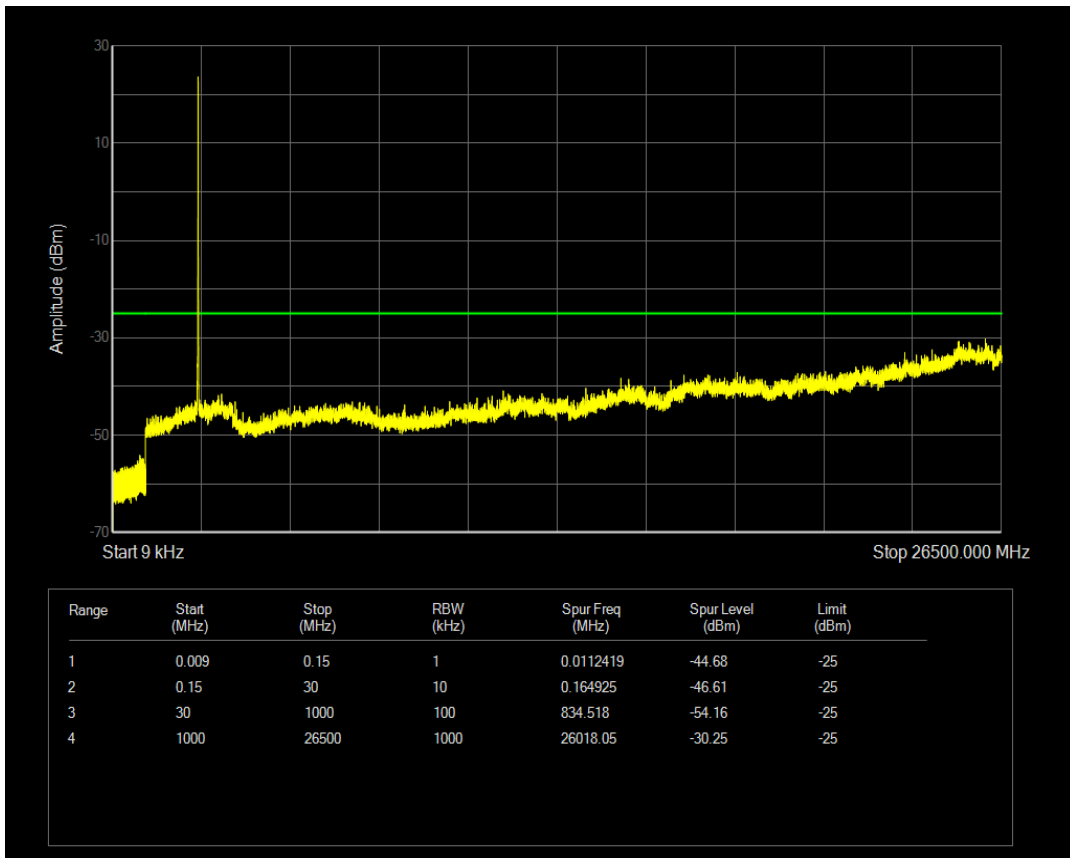

Band7 QPSK BW=5MHz Channel=21425 RB Size=25 Position=#0

Band7 QAM16 BW=5MHz Channel=21425 RB Size=1 Position=#0