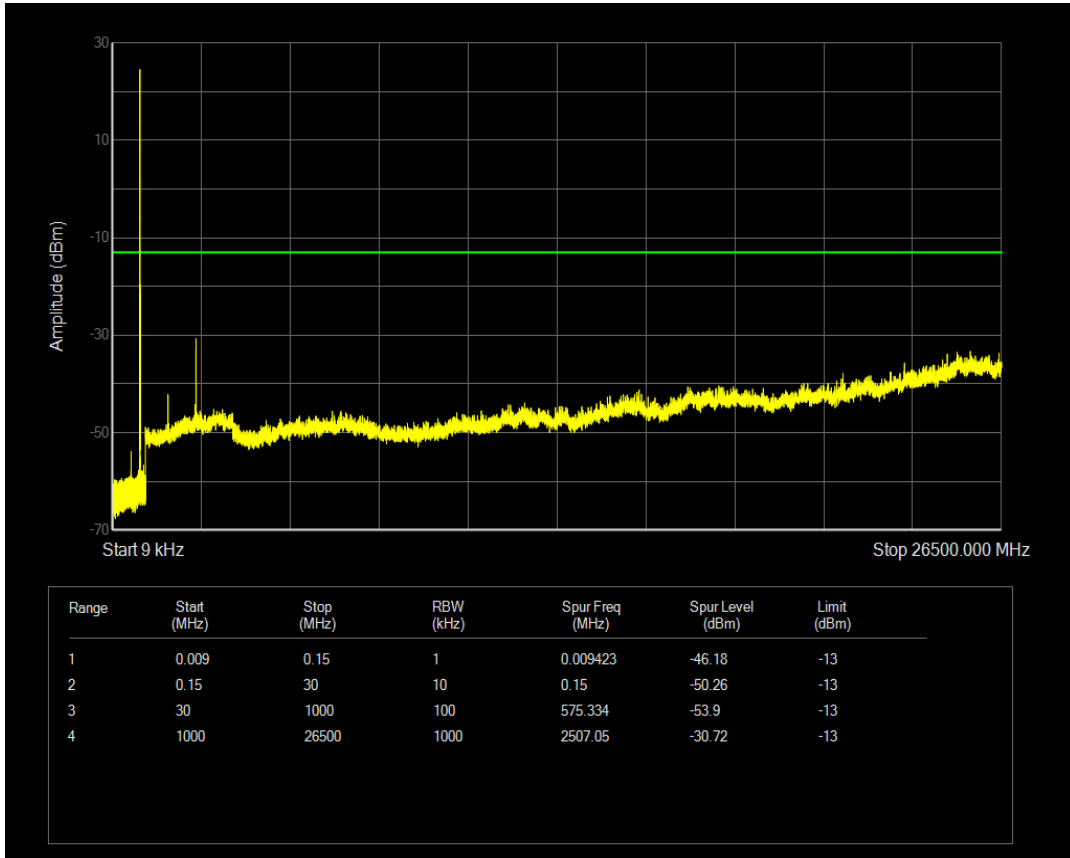

Band5 QPSK BW=3MHz Channel=20415 RB Size=15 Position=#0

Band5 QAM16 BW=3MHz Channel=20415 RB Size=1 Position=#0

Band5 QAM16 BW=3MHz Channel=20415 RB Size=15 Position=#0

Band5 QPSK BW=3MHz Channel=20525 RB Size=1 Position=#0