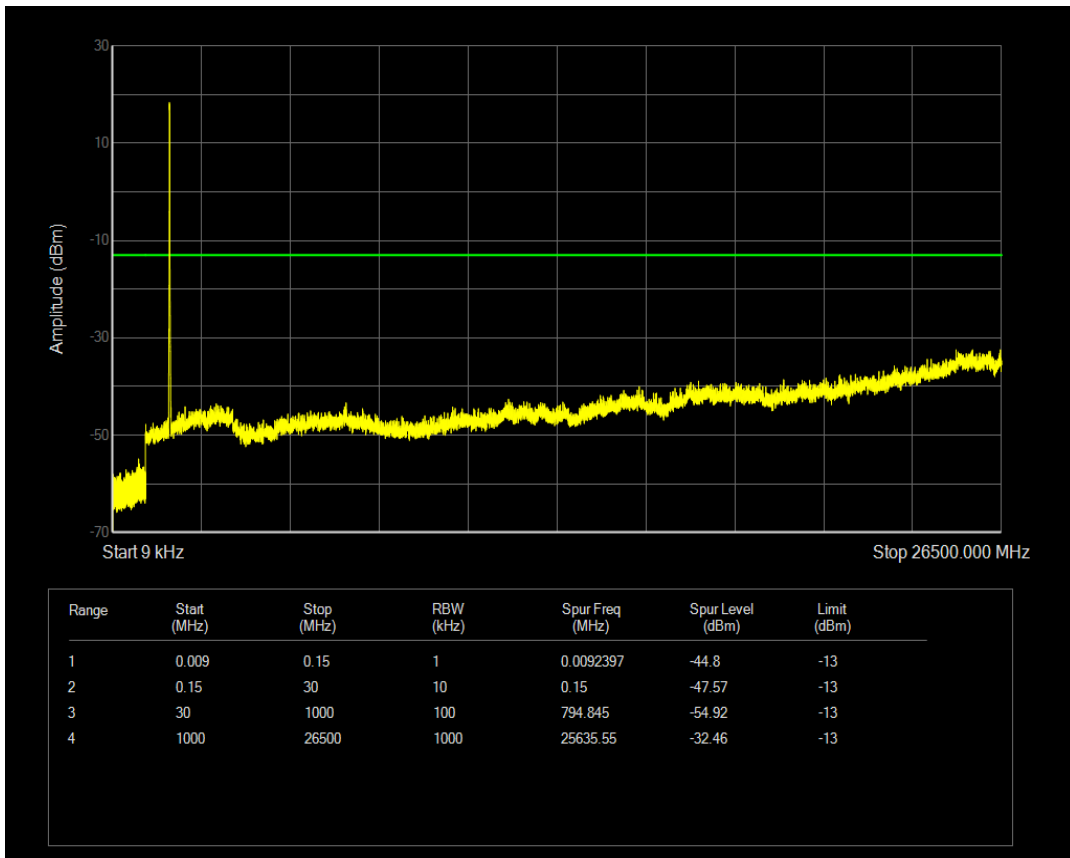

Band4 QPSK BW=10MHz Channel=20175 RB Size=50 Position=#0

Band4 QAM16 BW=10MHz Channel=20175 RB Size=1 Position=#0

Band4 QAM16 BW=10MHz Channel=20175 RB Size=50 Position=#0

Band4 QPSK BW=10MHz Channel=20350 RB Size=1 Position=#0

Band4 QPSK BW=10MHz Channel=20350 RB Size=50 Position=#0

Band4 QAM16 BW=10MHz Channel=20350 RB Size=1 Position=#0

Band4 QAM16 BW=10MHz Channel=20350 RB Size=50 Position=#0

Band4 QPSK BW=15MHz Channel=20025 RB Size=1 Position=#0

Band4 QPSK BW=15MHz Channel=20025 RB Size=75 Position=#0

Band4 QAM16 BW=15MHz Channel=20025 RB Size=1 Position=#0

Band4 QAM16 BW=15MHz Channel=20025 RB Size=75 Position=#0

Band4 QPSK BW=15MHz Channel=20175 RB Size=1 Position=#0