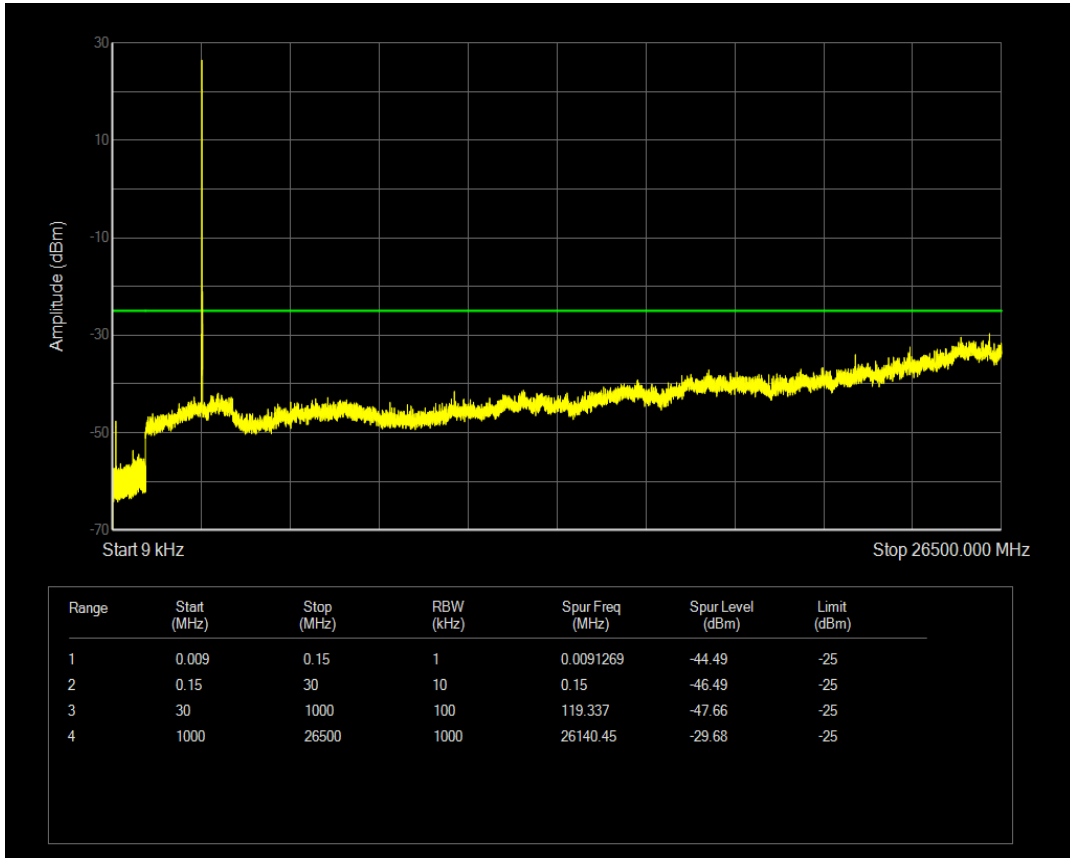

Band41 QAM16 BW=10MHz Channel=41540 RB Size=1 Position=#0

Band41 QAM16 BW=10MHz Channel=41540 RB Size=50 Position=#0