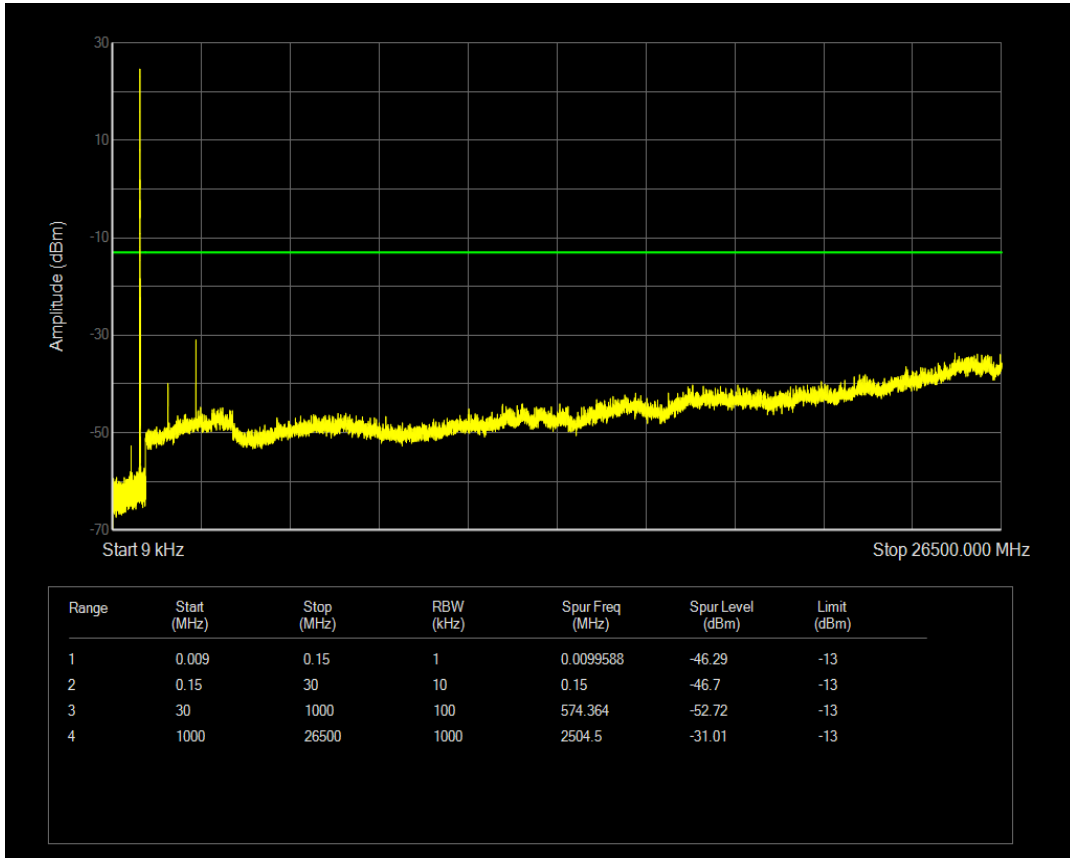

Band5 QPSK BW=5MHz Channel=20425 RB Size=25 Position=#0

Band5 QAM16 BW=5MHz Channel=20425 RB Size=1 Position=#0

Band5 QAM16 BW=5MHz Channel=20425 RB Size=25 Position=#0

Band5 QPSK BW=5MHz Channel=20525 RB Size=1 Position=#0

Band5 QPSK BW=5MHz Channel=20525 RB Size=25 Position=#0

Band5 QAM16 BW=5MHz Channel=20525 RB Size=1 Position=#0

Band5 QAM16 BW=5MHz Channel=20525 RB Size=25 Position=#0

Band5 QPSK BW=5MHz Channel=20625 RB Size=1 Position=#0