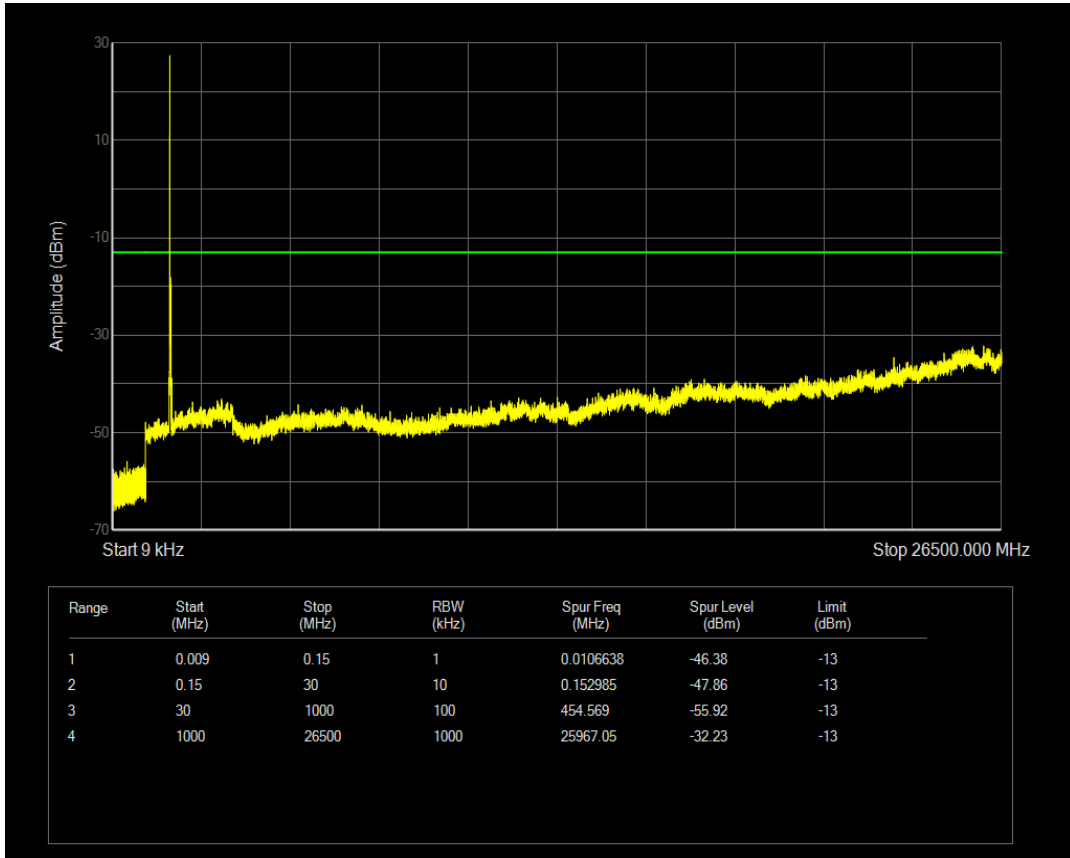

Band4 QPSK BW=20MHz Channel=20050 RB Size=100 Position=#0

Band4 QAM16 BW=20MHz Channel=20050 RB Size=1 Position=#0

Band4 QAM16 BW=20MHz Channel=20050 RB Size=100 Position=#0

Band4 QPSK BW=20MHz Channel=20175 RB Size=1 Position=#0

Band4 QPSK BW=20MHz Channel=20175 RB Size=100 Position=#0

Band4 QAM16 BW=20MHz Channel=20175 RB Size=1 Position=#0

Band4 QAM16 BW=20MHz Channel=20175 RB Size=100 Position=#0

Band4 QPSK BW=20MHz Channel=20300 RB Size=1 Position=#0