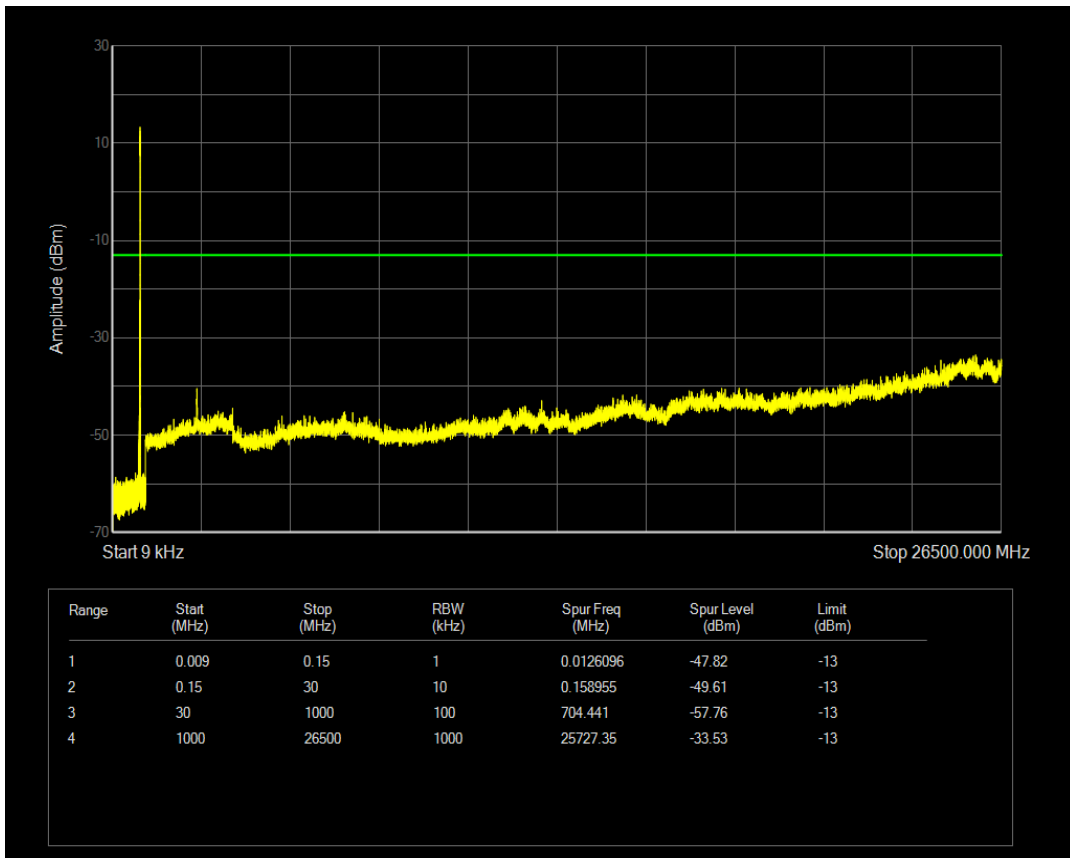

Band5 QPSK BW=10MHz Channel=20450 RB Size=50 Position=#0

Band5 QAM16 BW=10MHz Channel=20450 RB Size=1 Position=#0

Band5 QAM16 BW=10MHz Channel=20450 RB Size=50 Position=#0

Band5 QPSK BW=10MHz Channel=20525 RB Size=1 Position=#0

Band5 QPSK BW=10MHz Channel=20525 RB Size=50 Position=#0

Band5 QAM16 BW=10MHz Channel=20525 RB Size=1 Position=#0

Band5 QAM16 BW=10MHz Channel=20525 RB Size=50 Position=#0

Band5 QPSK BW=10MHz Channel=20600 RB Size=1 Position=#0

Band5 QPSK BW=10MHz Channel=20600 RB Size=50 Position=#0

Band5 QAM16 BW=10MHz Channel=20600 RB Size=1 Position=#0

Band5 QAM16 BW=10MHz Channel=20600 RB Size=50 Position=#0

Band7 QPSK BW=5MHz Channel=20775 RB Size=1 Position=#0