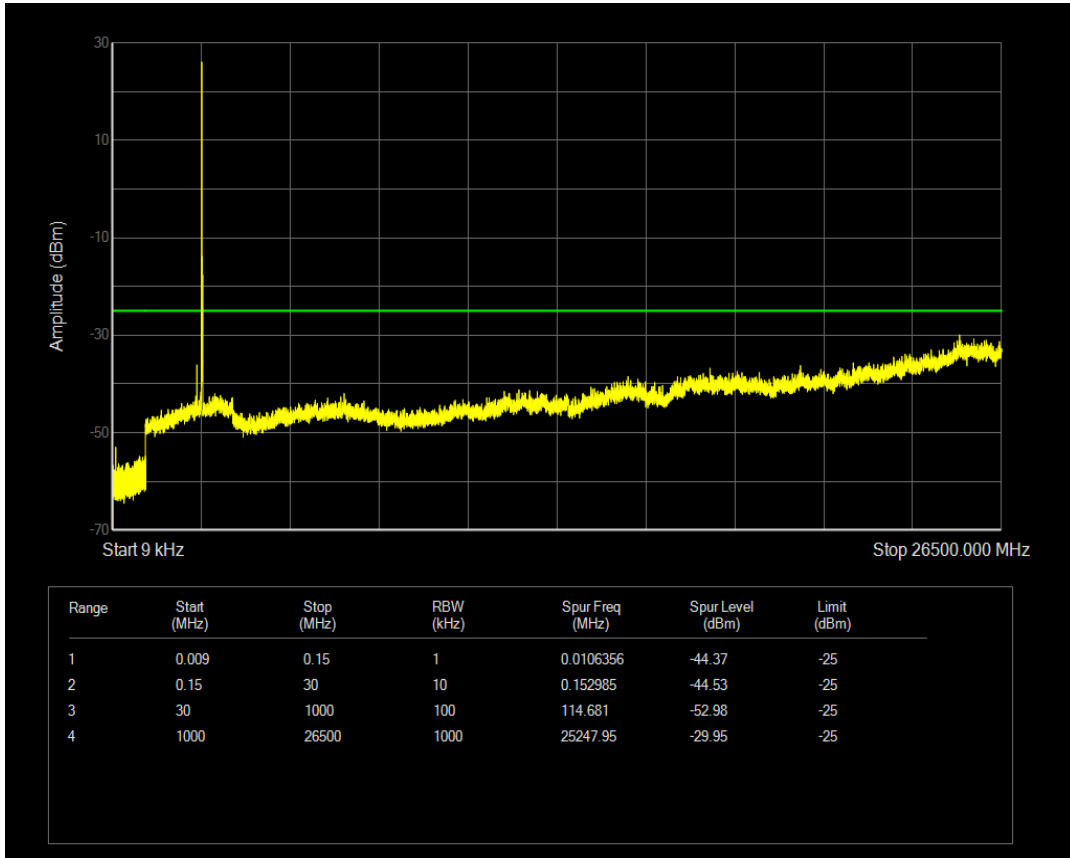

Band41 QPSK BW=15MHz Channel=40620 RB Size=75 Position=#0

Band41 QAM16 BW=15MHz Channel=40620 RB Size=1 Position=#0

Band41 QAM16 BW=15MHz Channel=40620 RB Size=75 Position=#0

Band41 QPSK BW=15MHz Channel=41515 RB Size=1 Position=#0