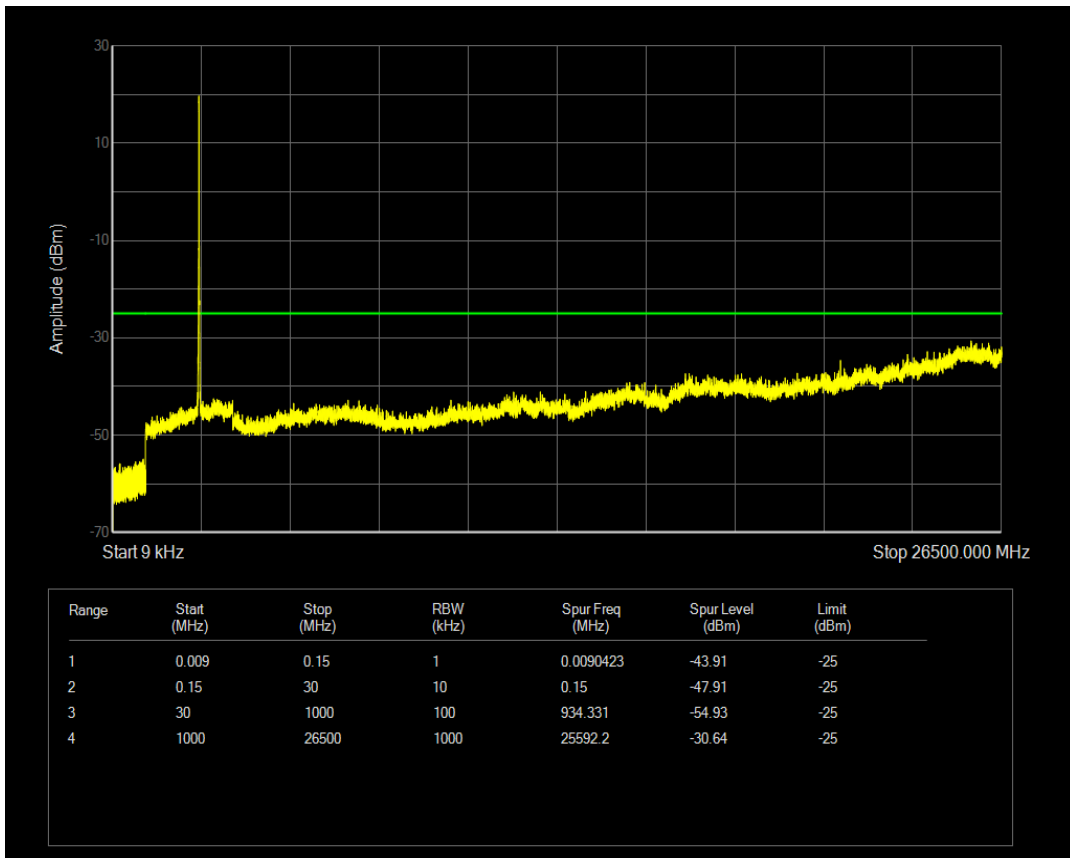

Band41 QAM16 BW=10MHz Channel=40620 RB Size=50 Position=#0

Band41 QPSK BW=10MHz Channel=41540 RB Size=1 Position=#0