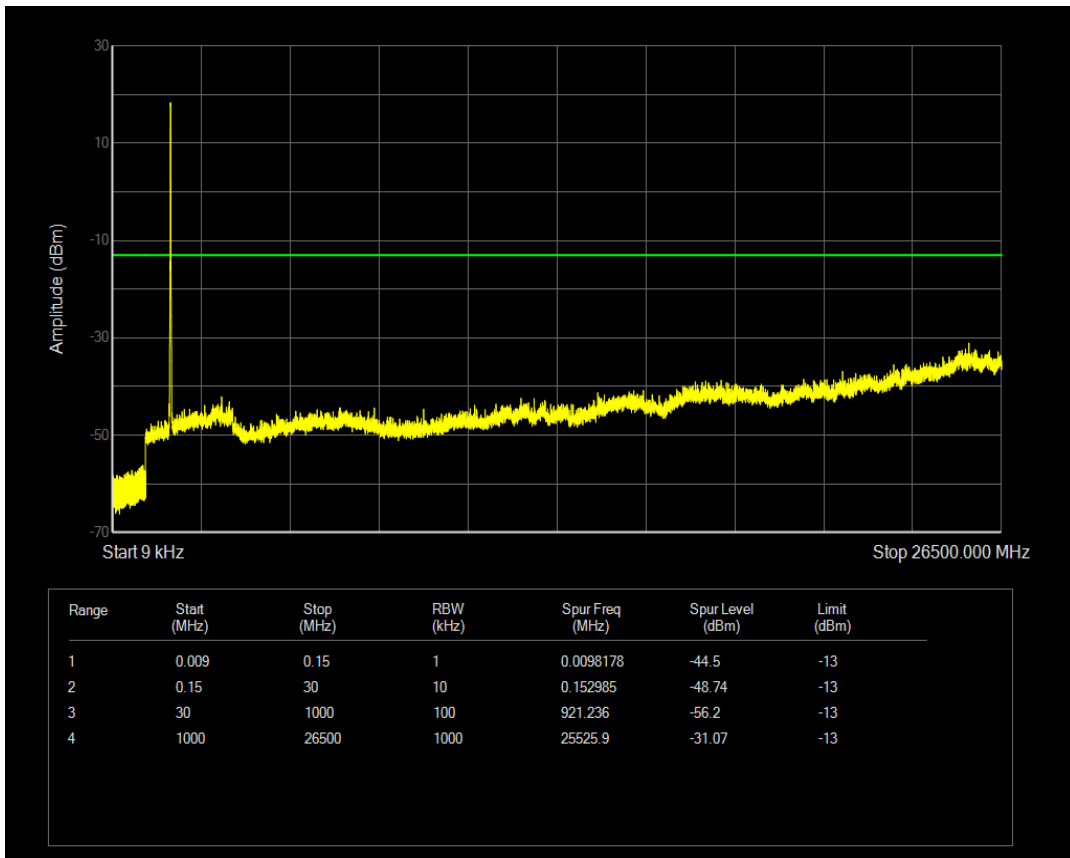

Band4 QPSK BW=15MHz Channel=20025 RB Size=75 Position=#0

Band4 QAM16 BW=15MHz Channel=20025 RB Size=1 Position=#0

Band4 QAM16 BW=15MHz Channel=20025 RB Size=75 Position=#0

Band4 QPSK BW=15MHz Channel=20175 RB Size=1 Position=#0

Band4 QPSK BW=15MHz Channel=20175 RB Size=75 Position=#0

Band4 QAM16 BW=15MHz Channel=20175 RB Size=1 Position=#0

Band4 QAM16 BW=15MHz Channel=20175 RB Size=75 Position=#0

Band4 QPSK BW=15MHz Channel=20325 RB Size=1 Position=#0

Band4 QPSK BW=15MHz Channel=20325 RB Size=75 Position=#0

Band4 QAM16 BW=15MHz Channel=20325 RB Size=1 Position=#0

Band4 QAM16 BW=15MHz Channel=20325 RB Size=75 Position=#0

Band4 QPSK BW=20MHz Channel=20050 RB Size=1 Position=#0