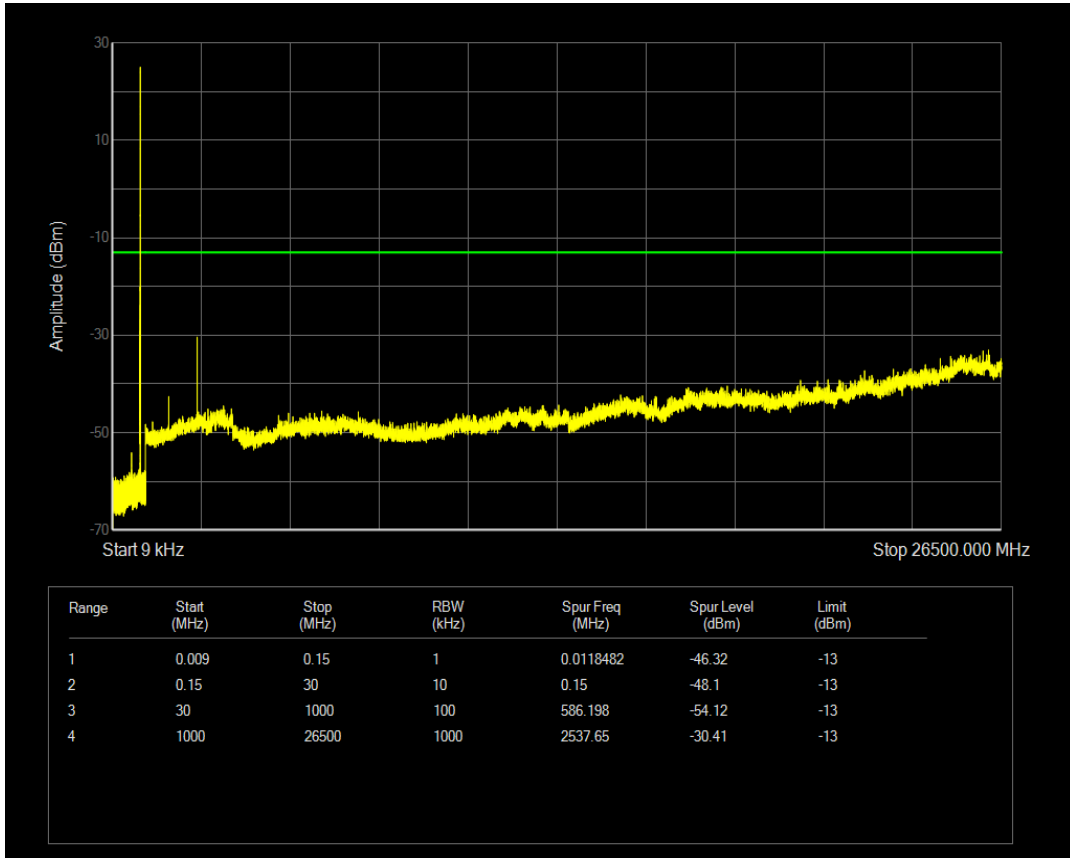

Band5 QPSK BW=3MHz Channel=20525 RB Size=15 Position=#0

Band5 QAM16 BW=3MHz Channel=20525 RB Size=1 Position=#0

Band5 QAM16 BW=3MHz Channel=20525 RB Size=15 Position=#0

Band5 QPSK BW=3MHz Channel=20635 RB Size=1 Position=#0