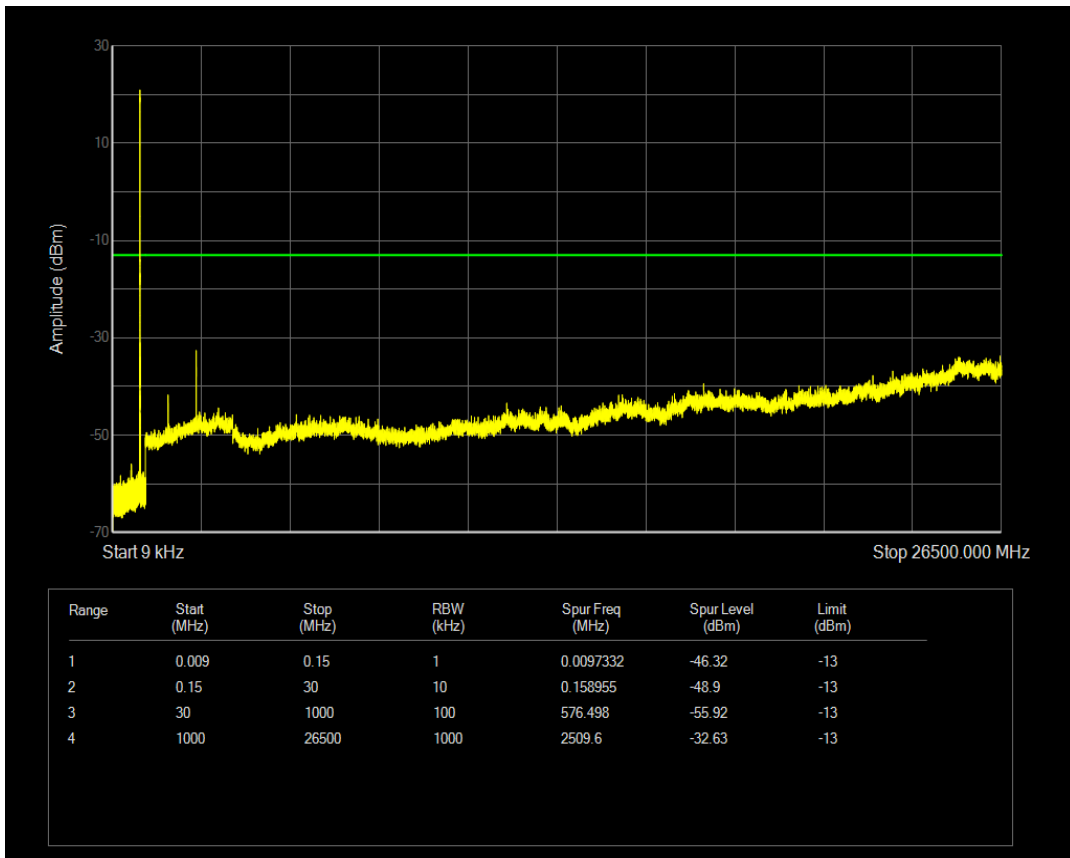

Band5 QPSK BW=1.4MHz Channel=20407 RB Size=6 Position=#0

Band5 QAM16 BW=1.4MHz Channel=20407 RB Size=1 Position=#0

Band5 QAM16 BW=1.4MHz Channel=20407 RB Size=6 Position=#0

Band5 QPSK BW=1.4MHz Channel=20525 RB Size=1 Position=#0

Band5 QPSK BW=1.4MHz Channel=20525 RB Size=6 Position=#0

Band5 QAM16 BW=1.4MHz Channel=20525 RB Size=1 Position=#0

Band5 QAM16 BW=1.4MHz Channel=20525 RB Size=6 Position=#0

Band5 QPSK BW=1.4MHz Channel=20643 RB Size=1 Position=#0