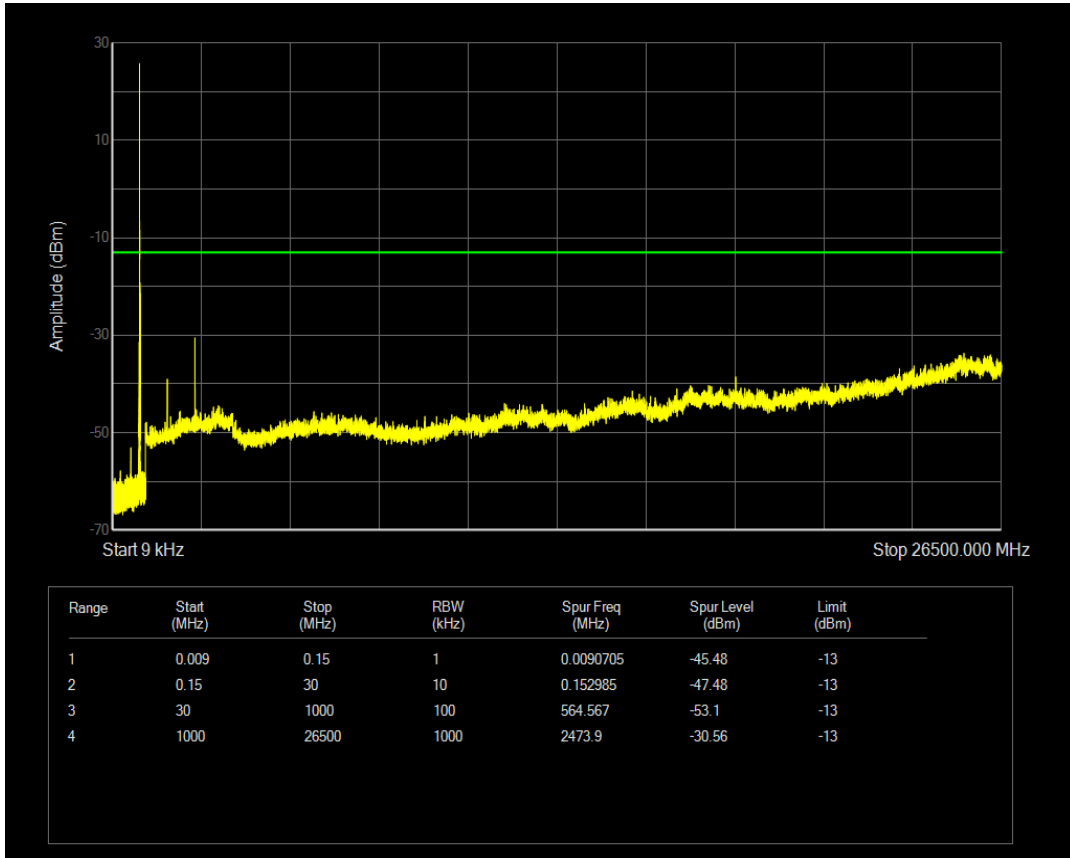

Band5 QPSK BW=5MHz Channel=20625 RB Size=25 Position=#0

Band5 QAM16 BW=5MHz Channel=20625 RB Size=1 Position=#0

Band5 QAM16 BW=5MHz Channel=20625 RB Size=25 Position=#0

Band5 QPSK BW=10MHz Channel=20450 RB Size=1 Position=#0

Band5 QPSK BW=10MHz Channel=20450 RB Size=50 Position=#0

Band5 QAM16 BW=10MHz Channel=20450 RB Size=1 Position=#0

Band5 QAM16 BW=10MHz Channel=20450 RB Size=50 Position=#0

Band5 QPSK BW=10MHz Channel=20525 RB Size=1 Position=#0