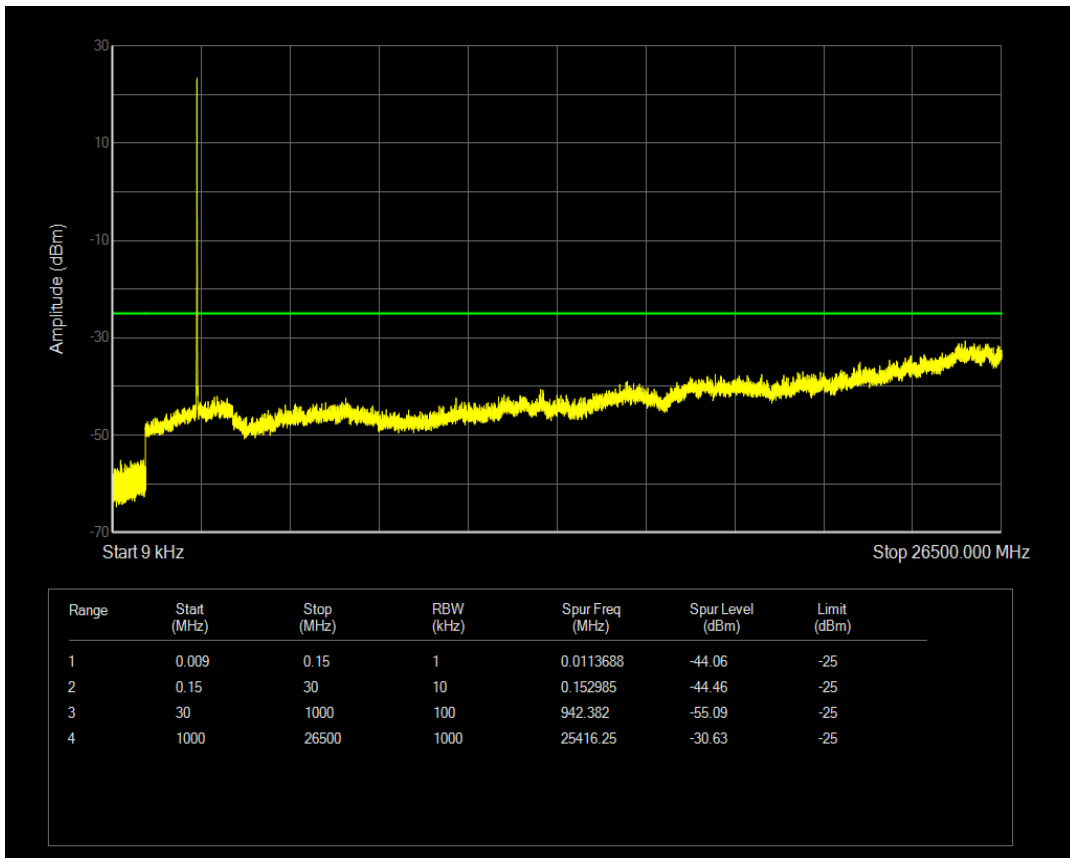

Band7 QPSK BW=5MHz Channel=21100 RB Size=25 Position=#0

Band7 QAM16 BW=5MHz Channel=21100 RB Size=1 Position=#0