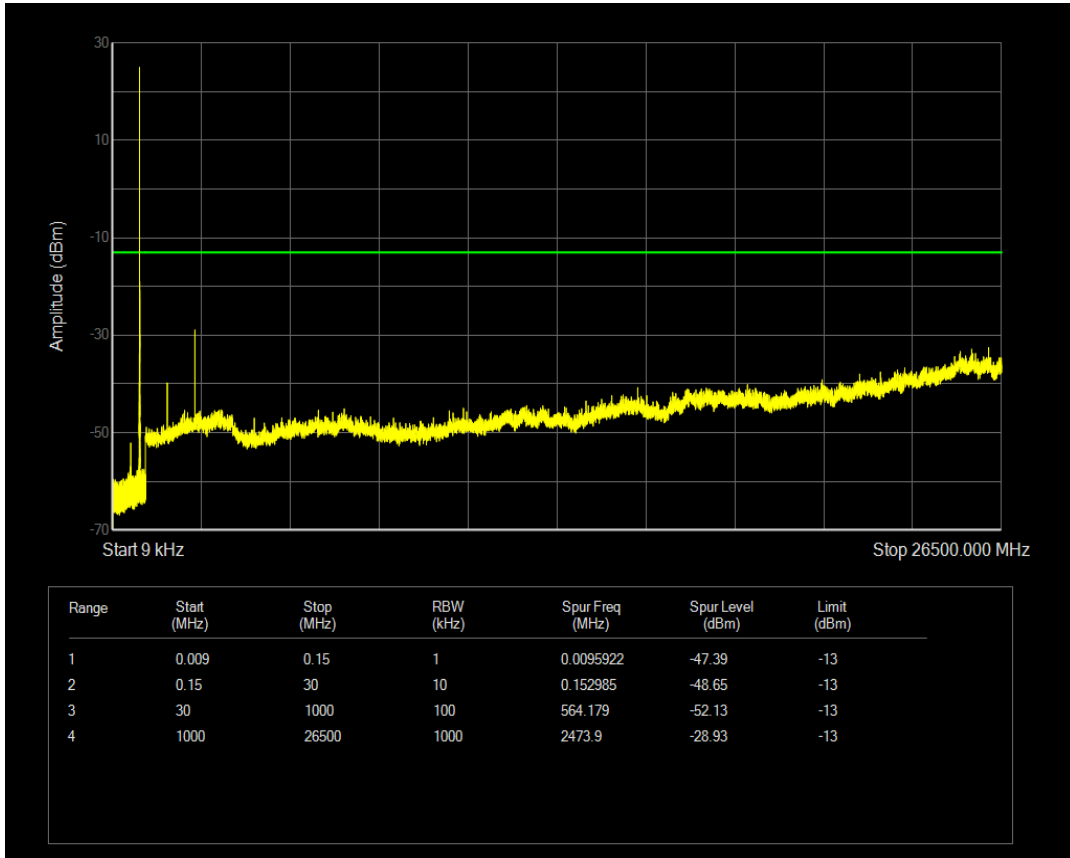

Band5 QPSK BW=1.4MHz Channel=20643 RB Size=6 Position=#0

Band5 QAM16 BW=1.4MHz Channel=20643 RB Size=1 Position=#0

Band5 QAM16 BW=1.4MHz Channel=20643 RB Size=6 Position=#0

Band5 QPSK BW=3MHz Channel=20415 RB Size=1 Position=#0