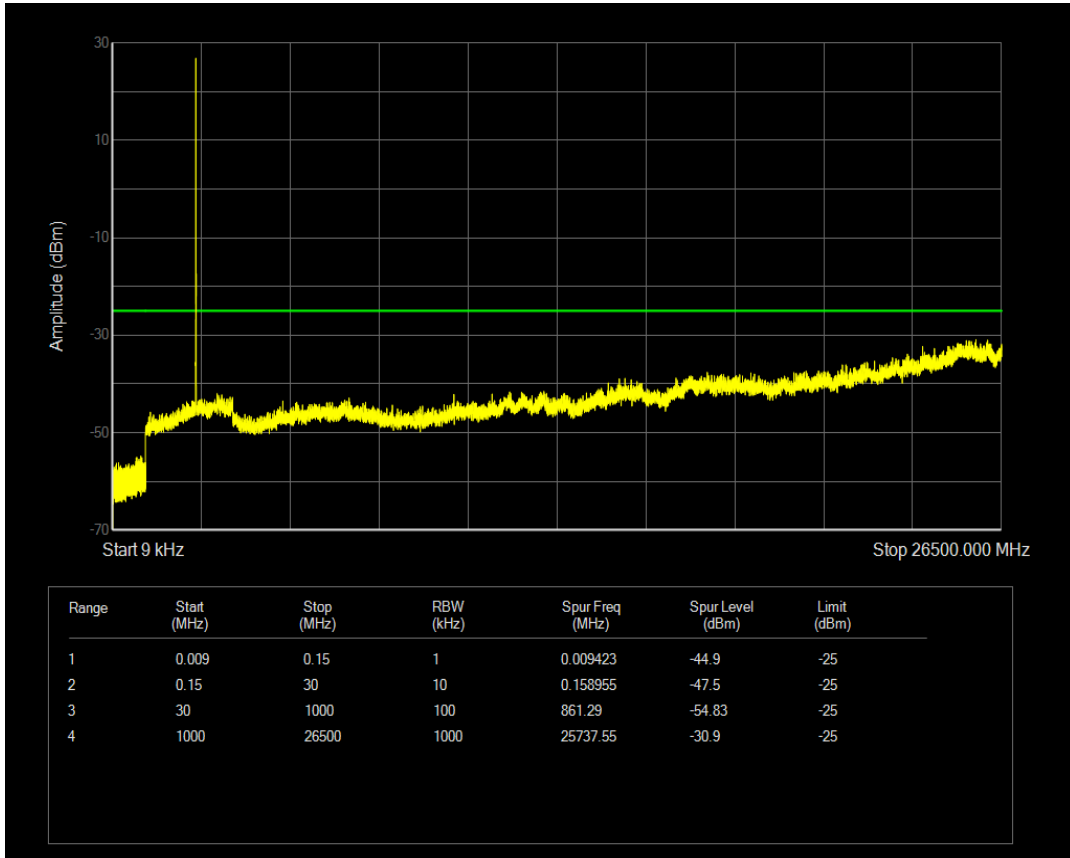

Band7 QAM16 BW=5MHz Channel=20775 RB Size=1 Position=#0

Band7 QAM16 BW=5MHz Channel=20775 RB Size=25 Position=#0