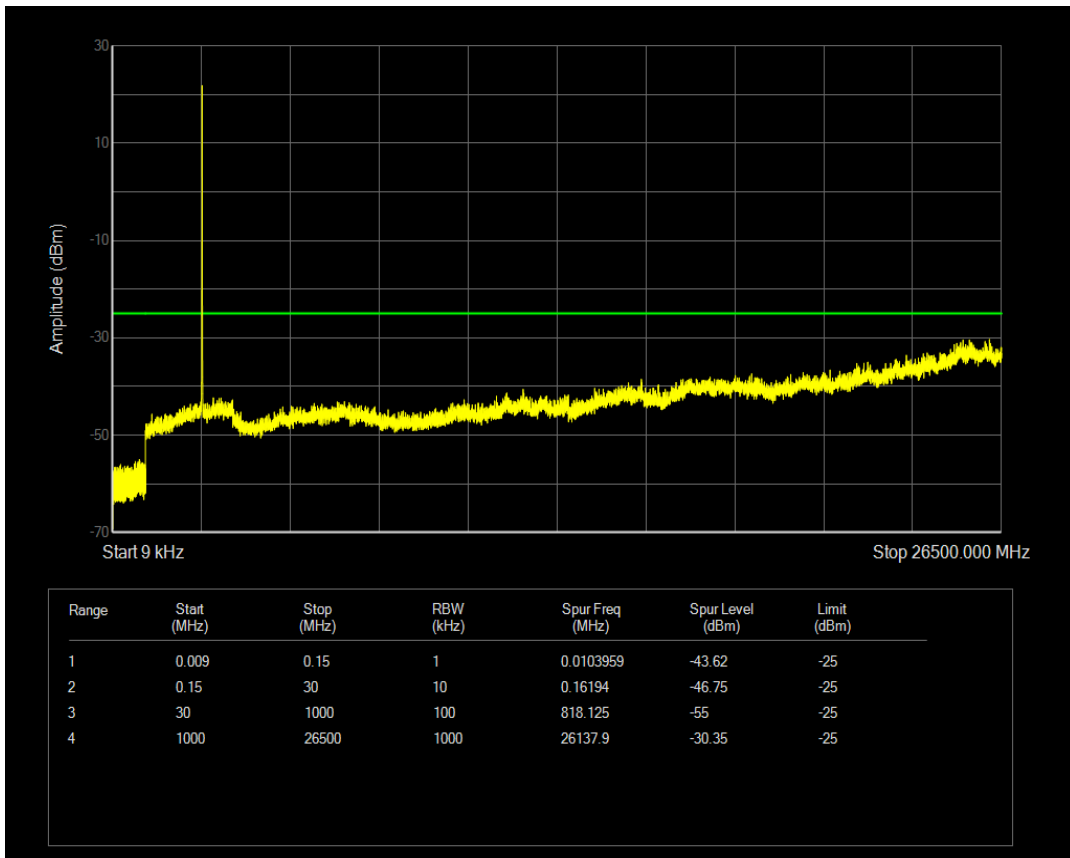

Band41 QAM16 BW=5MHz Channel=41565 RB Size=25 Position=#0

Band41 QPSK BW=10MHz Channel=39700 RB Size=1 Position=#0