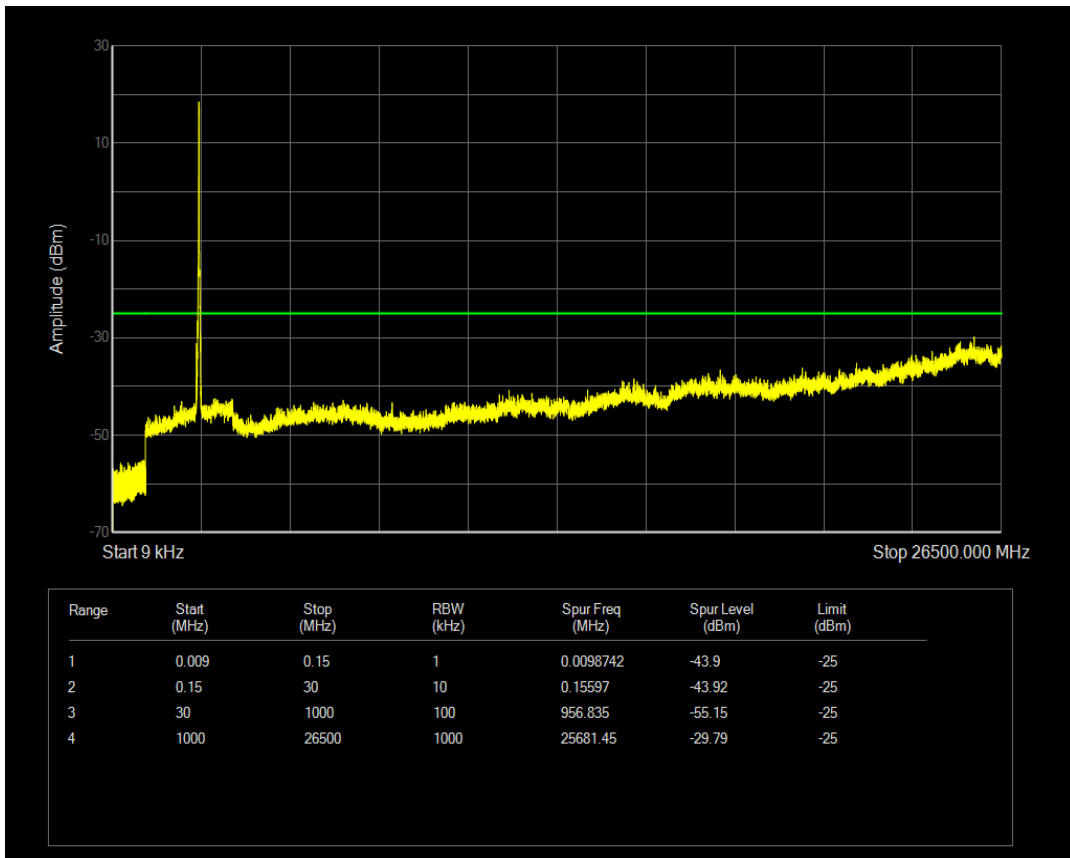

Band41 QPSK BW=20MHz Channel=40620 RB Size=100 Position=#0

Band41 QAM16 BW=20MHz Channel=40620 RB Size=1 Position=#0