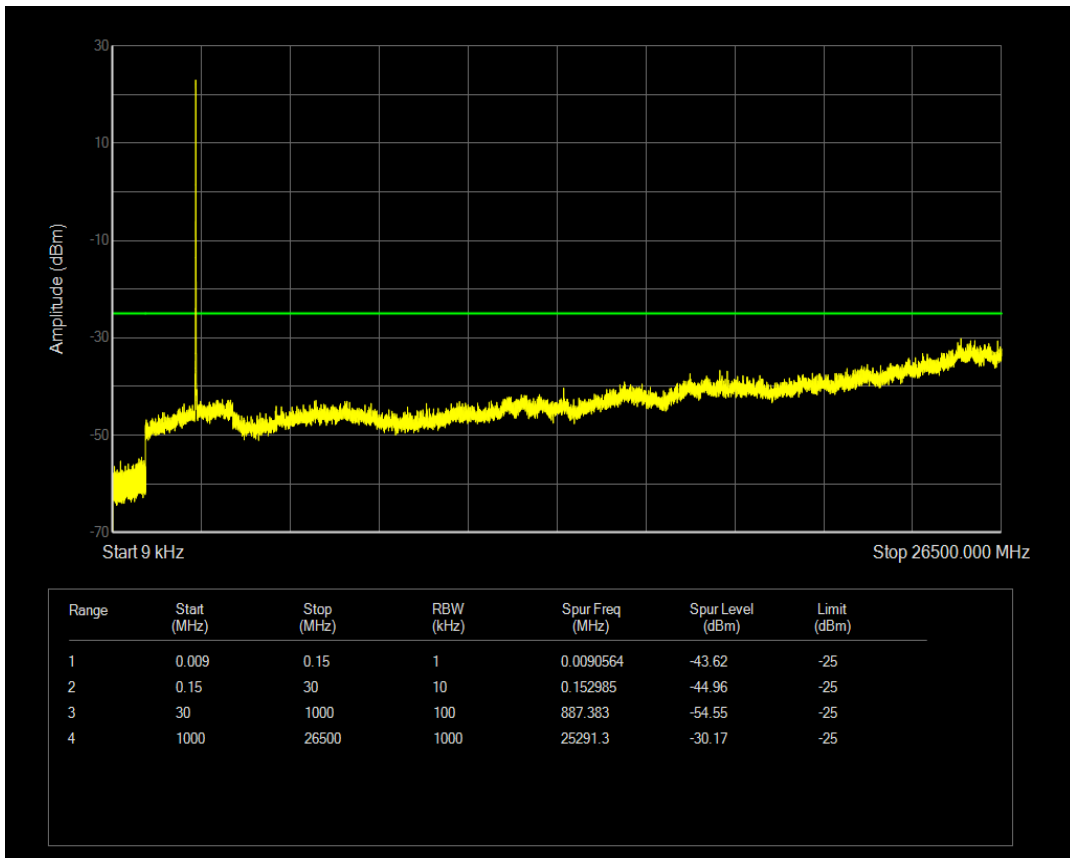

Band41 QPSK BW=5MHz Channel=39675 RB Size=25 Position=#0

Band41 QAM16 BW=5MHz Channel=39675 RB Size=1 Position=#0