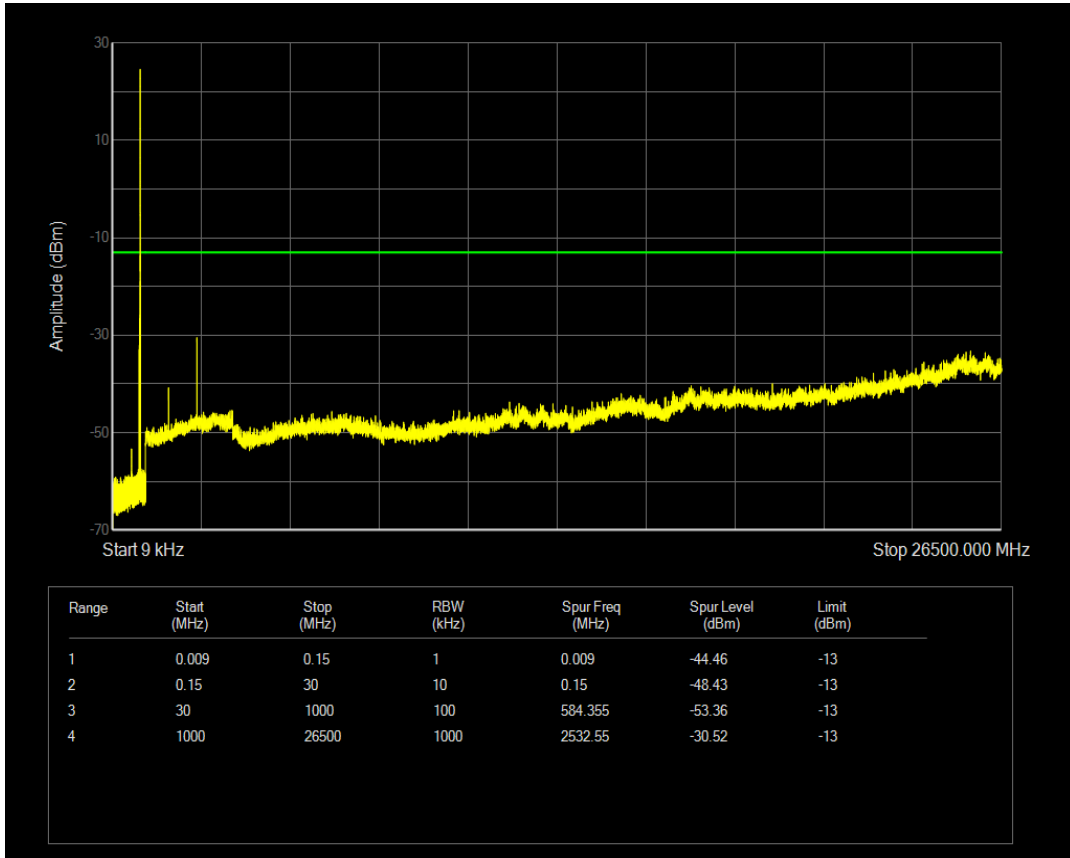

Band5 QPSK BW=5MHz Channel=20525 RB Size=25 Position=#0

Band5 QAM16 BW=5MHz Channel=20525 RB Size=1 Position=#0

Band5 QAM16 BW=5MHz Channel=20525 RB Size=25 Position=#0

Band5 QPSK BW=5MHz Channel=20625 RB Size=1 Position=#0

Band5 QPSK BW=5MHz Channel=20625 RB Size=25 Position=#0

Band5 QAM16 BW=5MHz Channel=20625 RB Size=1 Position=#0

Band5 QAM16 BW=5MHz Channel=20625 RB Size=25 Position=#0

Band5 QPSK BW=10MHz Channel=20450 RB Size=1 Position=#0