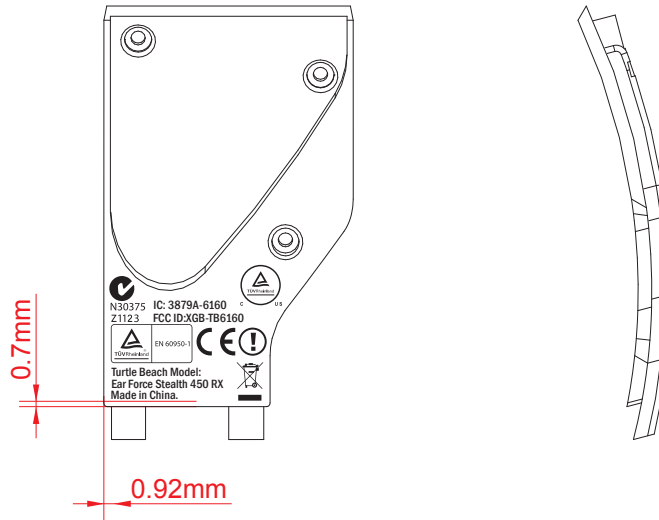

# SPECIFICATION

Printing color: Pantone CoolGray 7C

**Note**

- 1.Dimension:
- 2.Thickness
- 3.Material:
- 4.Printing Color: Pantone CoolGray 7C

5.Adhesive:

**Turtle Beach Confidential**

<b>Drawing No.</b>	<b>EE Approved</b>		<b>Model Name</b>		<b>Description</b>		<b>TATUNG A.E.B.U.</b>	
03911-A4-	Name	Date	Headband Cover-R		Stealth 450 Headset Artwork		<b>TATUNG</b> A.E.B.U.	
<b>Part No.</b>	<b>Approved</b>		<b>Checked</b>		<b>Drawn</b>		<b>Designed</b>	
FE8337	Name Connie	Date 2014.07.21	Name Alice Li	Date 2014.07.21	Name William Chang	Date 2014.07.21	Name Mike Hsu	Date 2014.07.21
This drawing contains information that is proprietary to Tatung A.E.B.U.				Version 01	Scale 1:1	Unit mm	Sheet 1/1	Size A4