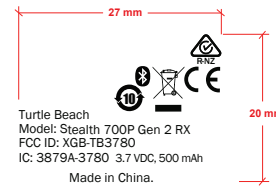

Artwork

700P Gen 2 RX Regulatory Marking

5/13/2020
MS

Artwork 1:1 Scale
Color: PMS Cool Gray 3C