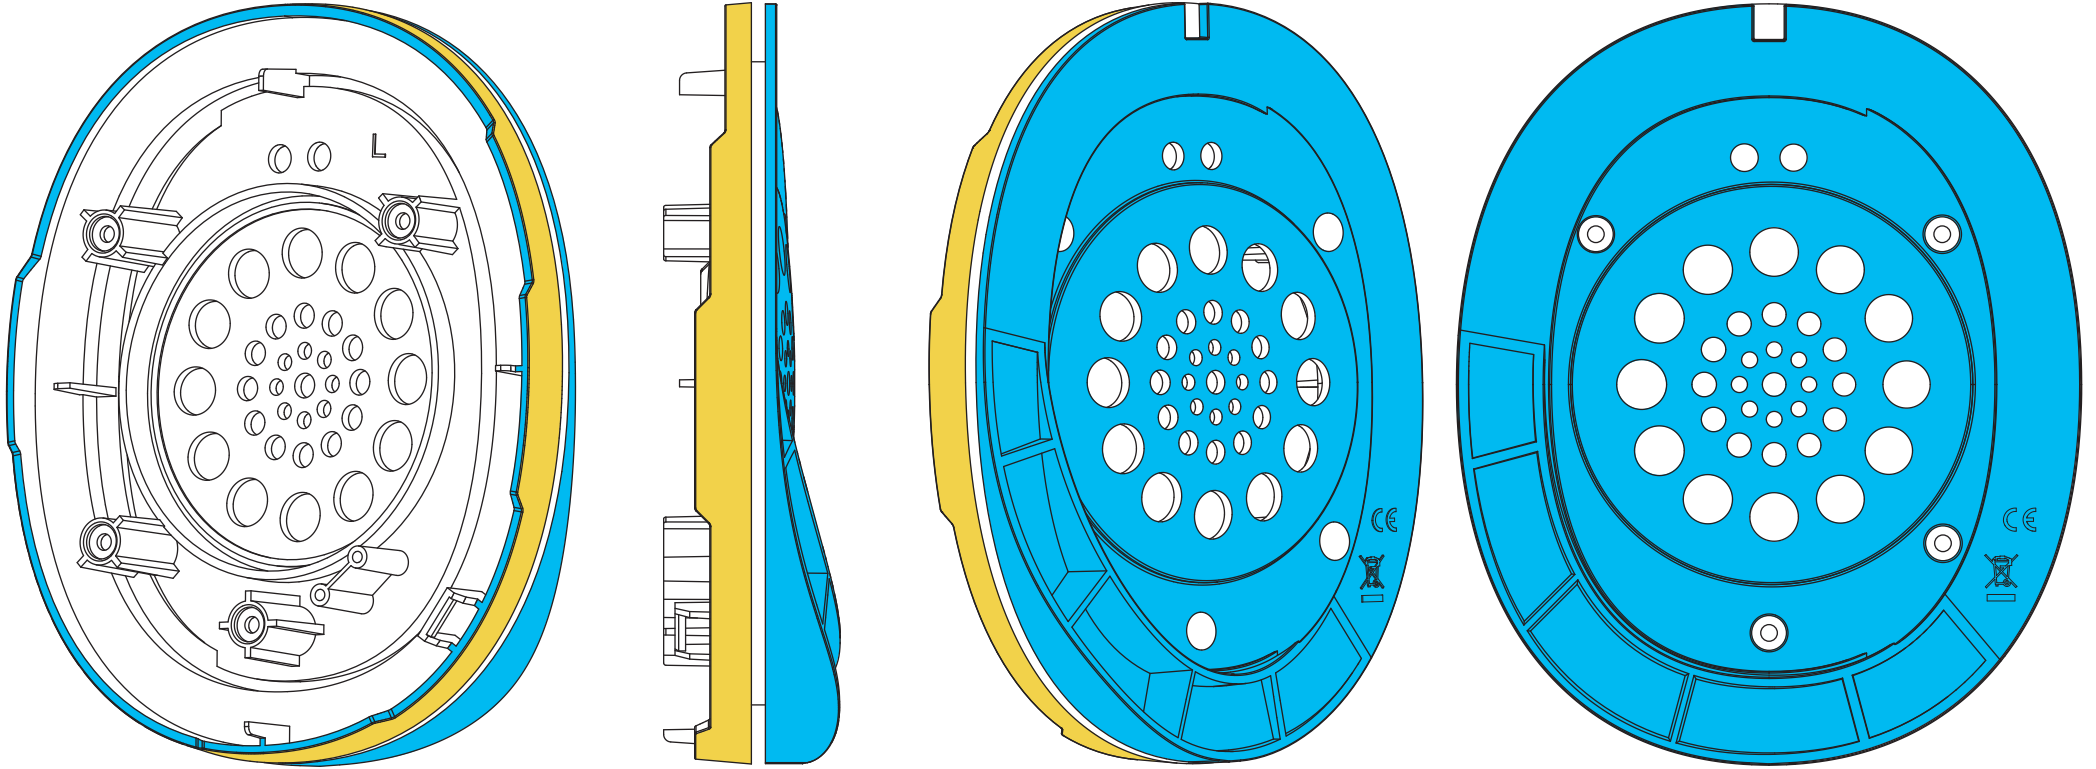

# SPECIFICATION

The Yellow areas: High Gloss (Polish#8000)

The Blue areas: YS-20048B

The other areas: Inner Surface

Drawing No.		EE Approved		Model Name		Description		<b>TATUNG</b> A.E.B.U.			
03911-A4-1041237		Name	Date	Speaker-plate-L		Jaguar Headset Texture					
Part No.		Approved		Checked		Drawn		Designed			
FE8337117500000		Name	Date	Name	Date	Name	Date	Name	Date		
This drawing contains information that is proprietary to Tatung A.E.B.U.					Version	02	Scale	1:1	Unit	mm	
								Sheet	1/1	Size	A4