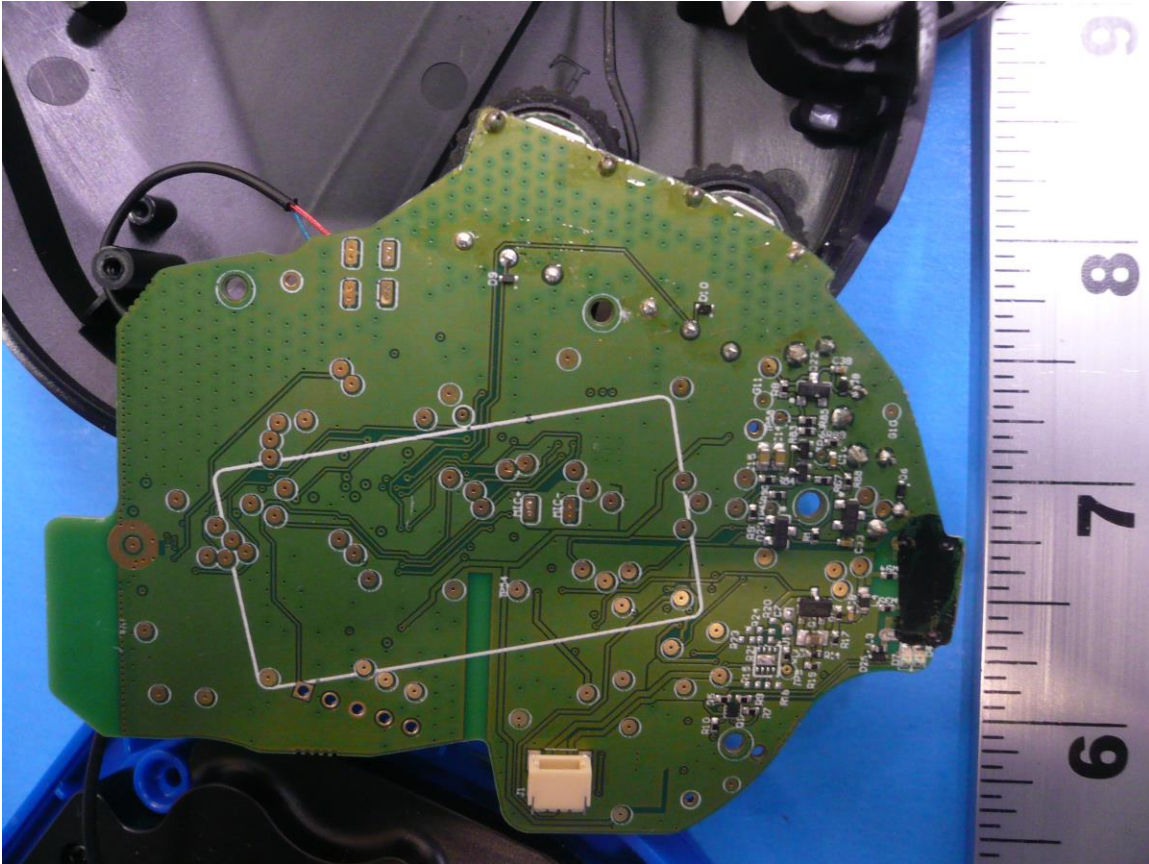

1.1 Product Under Test Photo

Figure 1: Internal Photo of Stealth 600P Gen 2 RX (Black & White versions) - Top

Figure 2: Internal Photo of Stealth 600P Gen 2 RX - Bottom (with battery) - (Black & White versions)

Figure 3: Internal Photo of Stealth 600P Gen 2 RX – Bottom (without battery) - (Black & White versions)