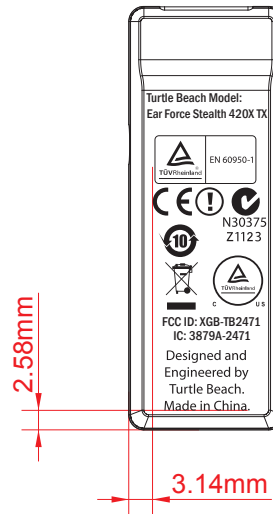

# SPECIFICATION

Printing color: Pantone CoolGray 7C

Turtle Beach Model:  
Ear Force Stealth 420X TX

FCC ID: XGB-TB2471  
IC: 3879A-2471

Designed and  
Engineered by  
Turtle Beach.  
Made in China.

**Note**

- 1.Dimension:
- 2.Thickness
- 3.Material:
- 4.Printing Color: Pantone CoolGray 7C

5.Adhesive:

**Turtle Beach Confidential**

Drawing No.	EE Approved		Model Name		Description			
0391I-A4-	Name	Date	Bottom-Housing		PX31 Dongle Artwork			
Part No.	Approved		Checked		Drawn		Designed	
FE8337	Name	Date	Name	Date	Name	Date	Name	Date
	Connie	2014.07.21	Alice Li	2014.07.21	William Chang	2014.07.21	Mike Hsu	2014.07.21
This drawing contains information that is proprietary to Tatung A.E.B.U.				Version	Scale	Unit	Sheet	Size
				01	1:1	mm	1/1	A4