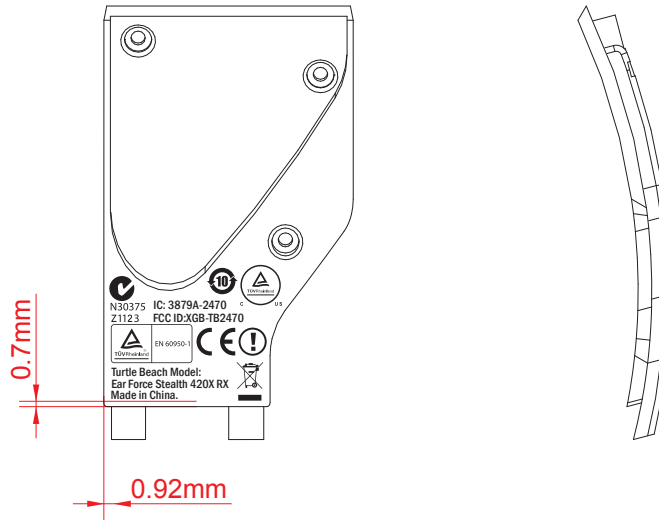

SPECIFICATION

Printing color: Pantone CoolGray 7C

Note

- 1.Dimension:
- 2.Thickness
- 3.Material:
- 4.Printing Color: Pantone CoolGray 7C

5.Adhesive:

Turtle Beach Confidential

Drawing No.	EE Approved		Model Name		Description					
03911-A4-	Name	Date	Headband Cover-R		PX31 Headset Artwork		A.E.B.U.			
Part No.	Approved		Checked		Drawn		Designed			
FE8337	Name	Date	Name	Date	Name	Date	Name	Date		
	Connie	2014.07.21	Alice Li	2014.07.21	William Chang	2014.07.21	Mike Hsu	2014.07.21		
This drawing contains information that is proprietary to Tatung A.E.B.U.				Version	01	Scale	1:1	Unit	mm	
							Sheet	1/1	Size	A4