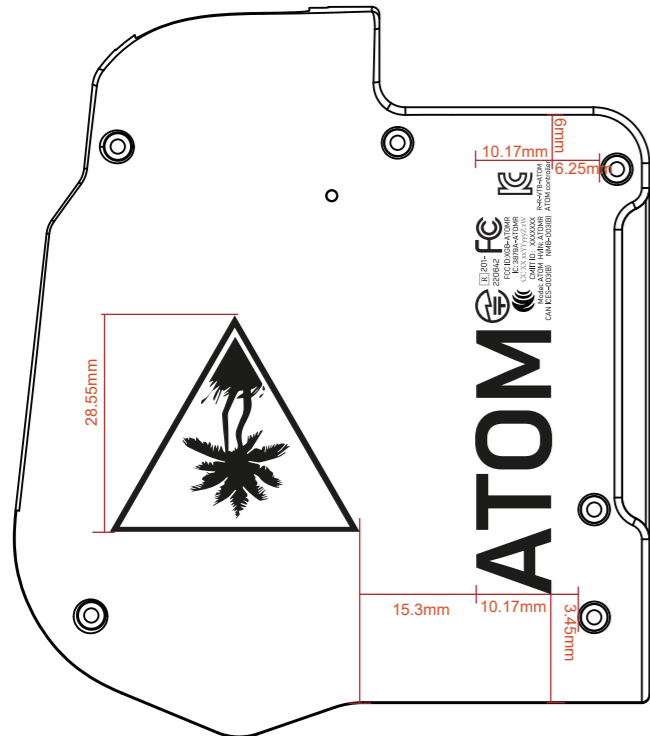

右 (R) 下壳

Gloss Black pad prints

左 (L) 下壳

Assets			SCALE 1:1
Name	Reference	Colour	Notes
SKU-Black_ Cert Logos	右 (R) 下壳 	 Gloss Black	Pad print
	左 (L) 下壳 	 Gloss Black	Pad print Part & Serial separate label TBC Reference Only
SKU-Black_ TB Large Logo		 Gloss Black	Pad print