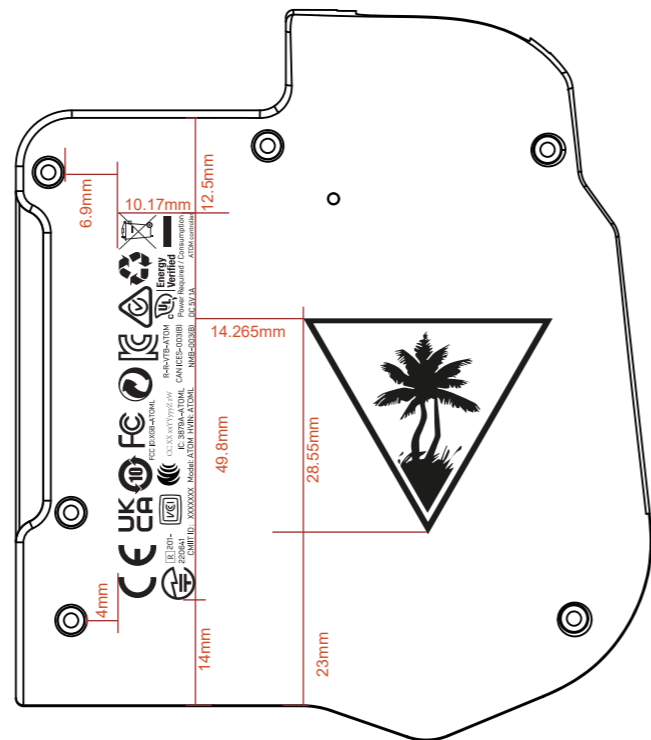

右 (R) 下壳

Gloss Black pad prints

左 (L) 下壳

Assets			SCALE 1:1
Name	Reference	Colour	Notes
SKU-Black_ Cert Logos	右 (R) 下壳 	 Gloss Black	Pad print
	左 (L) 下壳 	 Gloss Black	Pad print Part & Serial separate label TBC Reference Only
SKU-Black_ TB Large Logo		 Gloss Black	Pad print