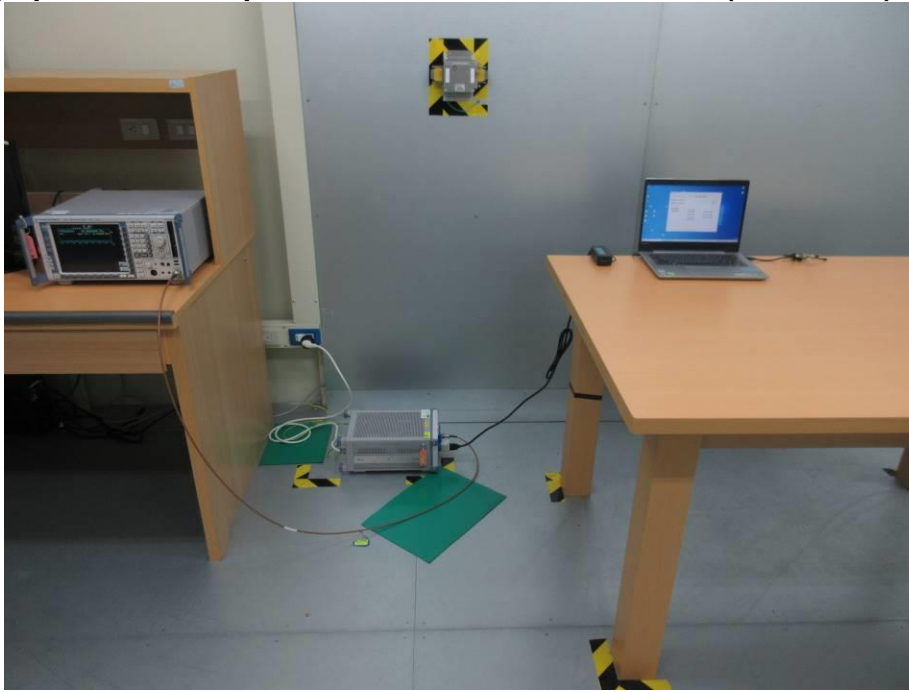

Photograph 8: Test Setup for Mains Conducted Emissions (Back View)

Product: Recon Air Chat Communicator Wireless

Type Identification: Recon Air Wireless Chat P-RX & Recon Air Wireless Chat X-RX

Photograph 7: Test Setup for Mains Conducted Emissions (Front View)