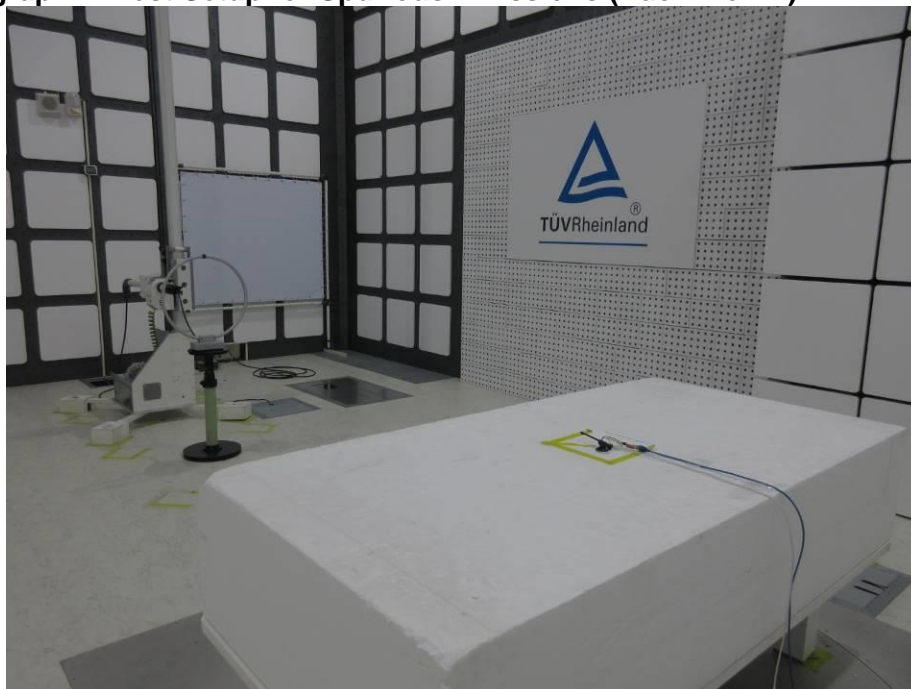

Product: Recon Air Chat Communicator Wireless

Type Identification: Recon Air Wireless Chat P-RX & Recon Air Wireless Chat X-RX

**Photograph 1: Test Setup for Spurious Emissions (Front View 1)**

**Photograph 2: Test Setup for Spurious Emissions (Front View 2)**

Product: Recon Air Chat Communicator Wireless

Type Identification: Recon Air Wireless Chat P-RX & Recon Air Wireless Chat X-RX

**Photograph 3: Test Setup for Spurious Emissions (Back View 1)**

**Photograph 4: Test Setup for Spurious Emissions (Back View 2)**