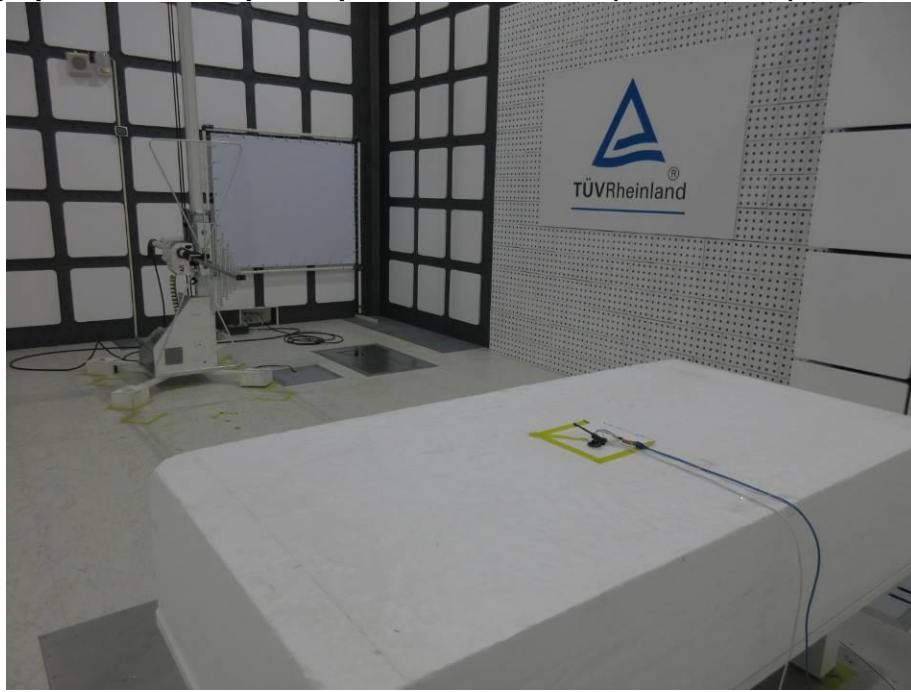

Product: Recon Air Chat Communicator Wireless

Type Identification: Recon Air Wireless Chat P-RX & Recon Air Wireless Chat X-RX

**Photograph 1: Test Setup for Spurious Emissions (Front View 1)**

**Photograph 2: Test Setup for Spurious Emissions (Front View 2)**

Product: Recon Air Chat Communicator Wireless

Type Identification: Recon Air Wireless Chat P-RX & Recon Air Wireless Chat X-RX

**Photograph 3: Test Setup for Spurious Emissions (Back View 1)**

**Photograph 4: Test Setup for Spurious Emissions (Back View 2)**