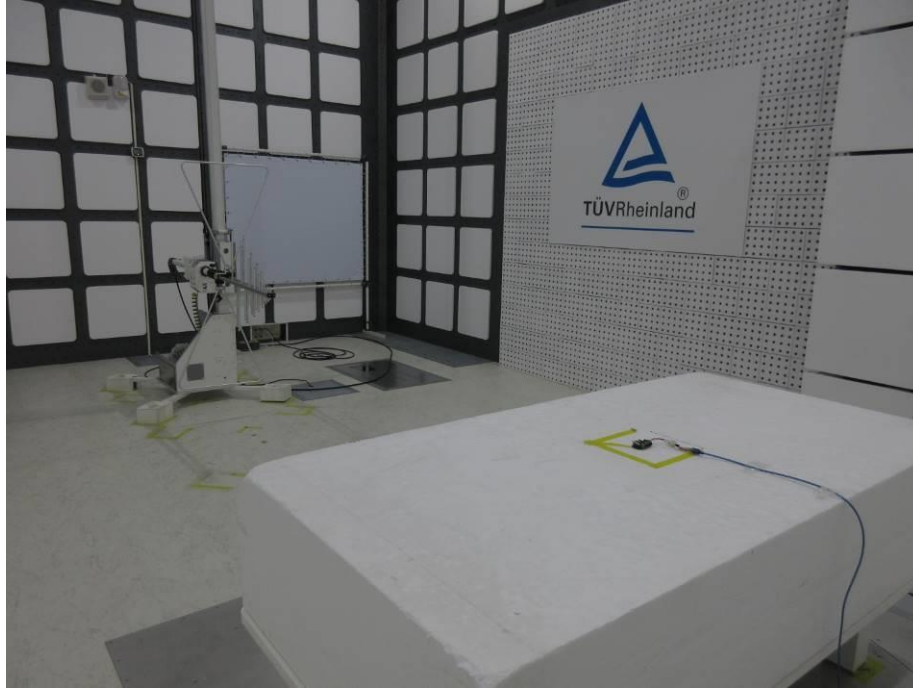

Product: Recon Air Chat Communicator Wireless

Type Identification: Recon Air Wireless Chat X-TX

Photograph 1: Test Setup for Spurious Emissions (Front View 1)

Photograph 2: Test Setup for Spurious Emissions (Front View 2)

Product: Recon Air Chat Communicator Wireless

Type Identification: Recon Air Wireless Chat X-TX

Photograph 3: Test Setup for Spurious Emissions (Back View 1)

Photograph 4: Test Setup for Spurious Emissions (Back View 2)

Product: Recon Air Chat Communicator Wireless

Type Identification: Recon Air Wireless Chat X-TX

Photograph 5: Test Setup for Spurious Emissions (Back View 3)

Photograph 6: Test Setup for Spurious Emissions (Back View 4)