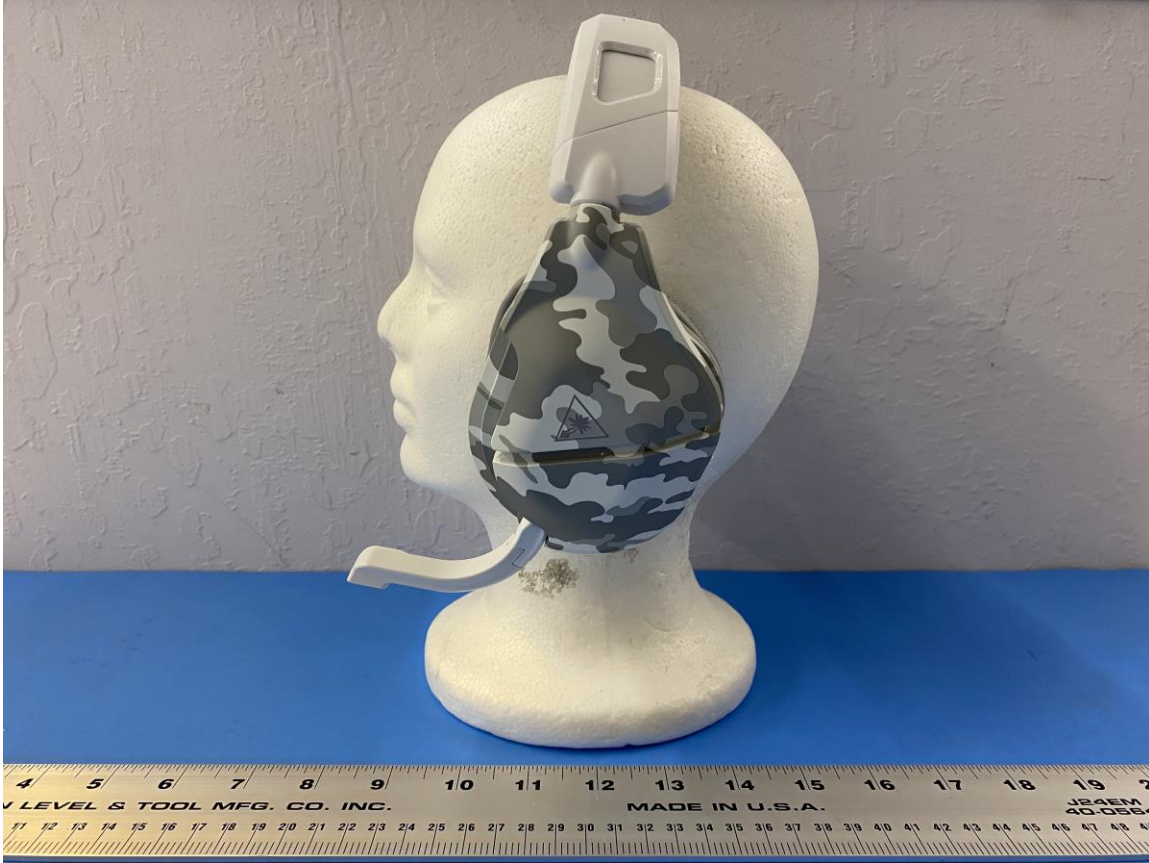

## 1.1 Product Under Test Photo

**Figure 1:** External Photo of Stealth 600X Gen 2 MAX RX – Front (Black Version)

**Figure 2:** External Photo of Stealth 600X Gen 2 MAX RX – Left (Black Version)

**Figure 3:** External Photo of Stealth 600X Gen 2 MAX RX – Rear (Black Version)

**Figure 4:** External Photo of Stealth 600X Gen 2 MAX RX – Right (Black Version)

**Figure 5:** External Photo of Stealth 600X Gen 2 MAX RX – Top (Black Version)

**Figure 6:** External Photo of Stealth 600X Gen 2 MAX RX – Bottom (Black Version)

**Figure 7:** External Photo of Stealth 600X Gen 2 MAX RX with 600X Gen 2 MAX TX – Inner Ear Cups (Black Version)

**Figure 8:** External Photo of Stealth 600X Gen 2 MAX RX – Front (Artic Camo Version)

**Figure 9:** External Photo of Stealth 600X Gen 2 MAX RX – Left (Arctic Camo Version)