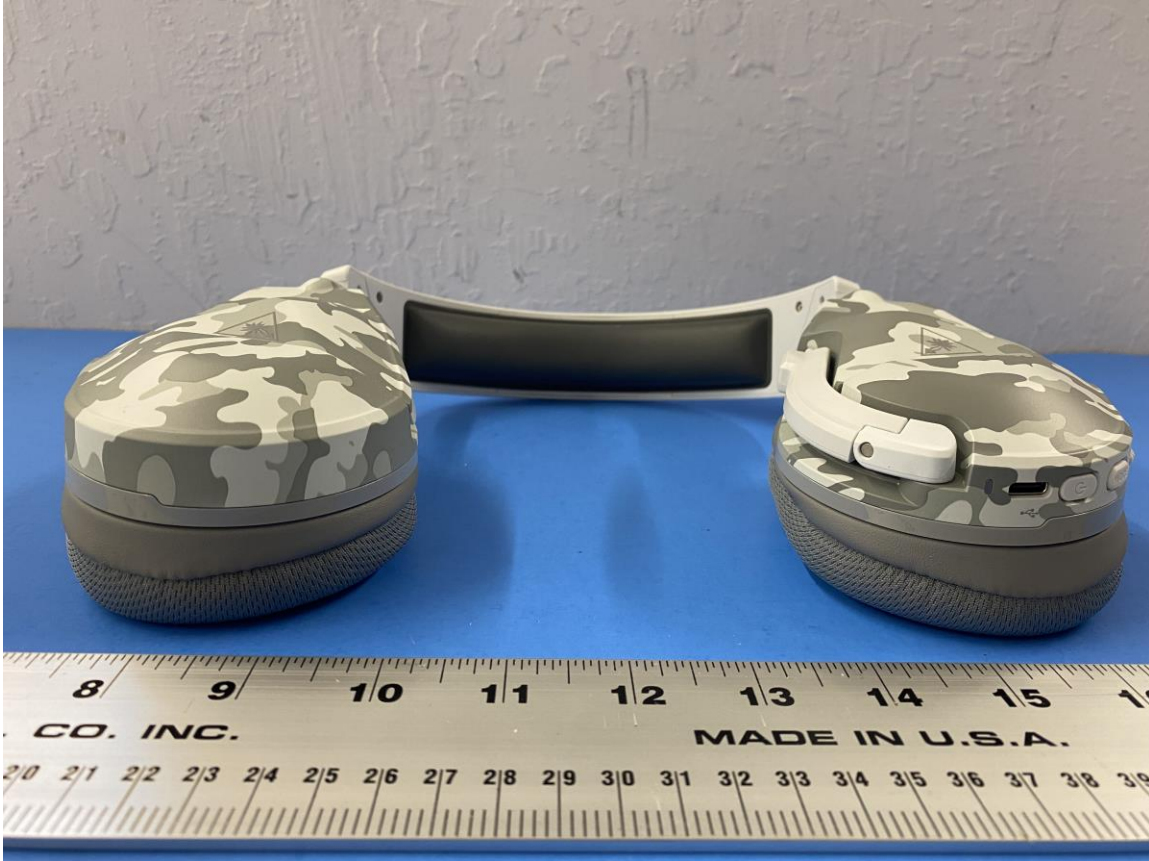

Figure 13: External Photo of Stealth 600X Gen 2 MAX RX – Bottom (Arctic Camo Version)