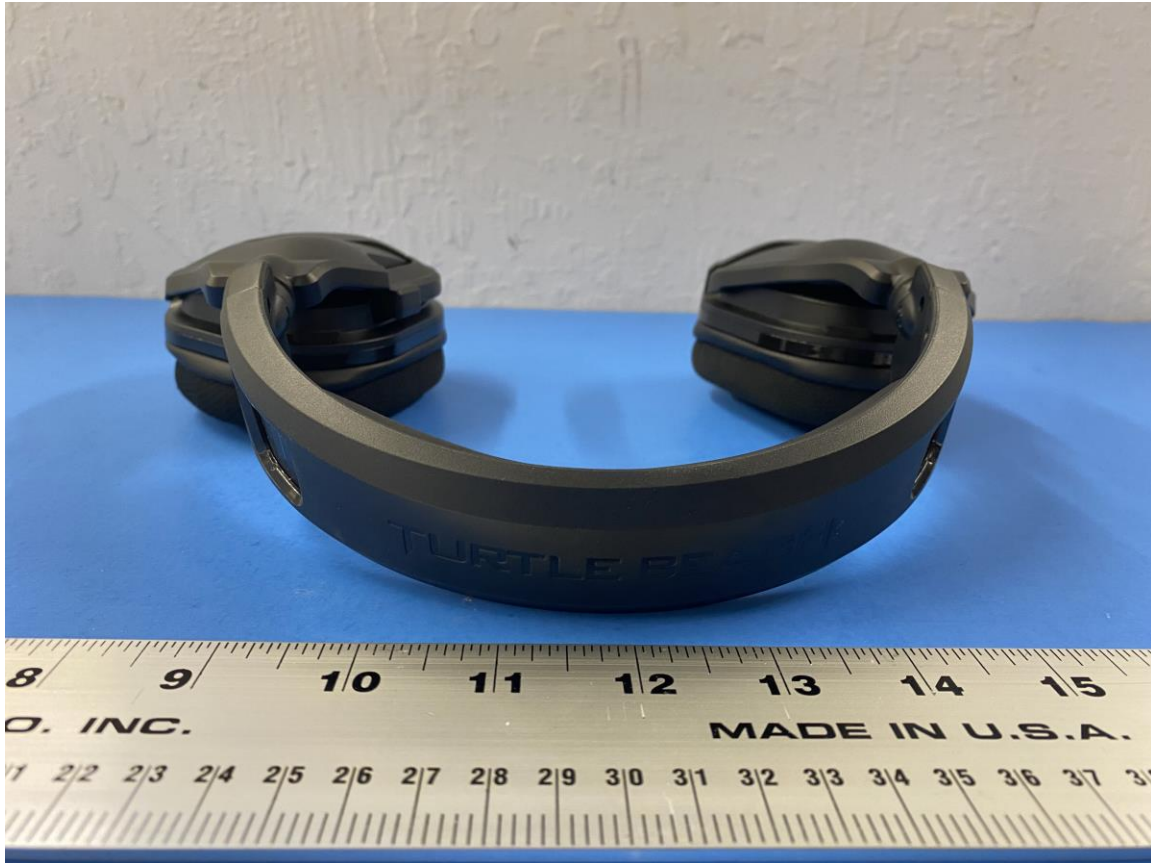

## 1.1 Product Under Test Photo

**Figure 1:** External Photo of Stealth 600X Gen 2 MAX RX – Front (Black Version)

**Figure 2:** External Photo of Stealth 600X Gen 2 MAX RX – Left (Black Version)

**Figure 3:** External Photo of Stealth 600X Gen 2 MAX RX – Rear (Black Version)

**Figure 4:** External Photo of Stealth 600X Gen 2 MAX RX – Right (Black Version)

**Figure 5:** External Photo of Stealth 600X Gen 2 MAX RX – Top (Black Version)

**Figure 6:** External Photo of Stealth 600X Gen 2 MAX RX – Bottom (Black Version)

**Figure 7:** External Photo of Stealth 600X Gen 2 MAX RX with 600X Gen 2 MAX TX – Inner Ear Cups (Black Version)

**Figure 8:** External Photo of Stealth 600X Gen 2 MAX RX – Front (Artic Camo Version)

**Figure 9:** External Photo of Stealth 600X Gen 2 MAX RX – Left (Arctic Camo Version)