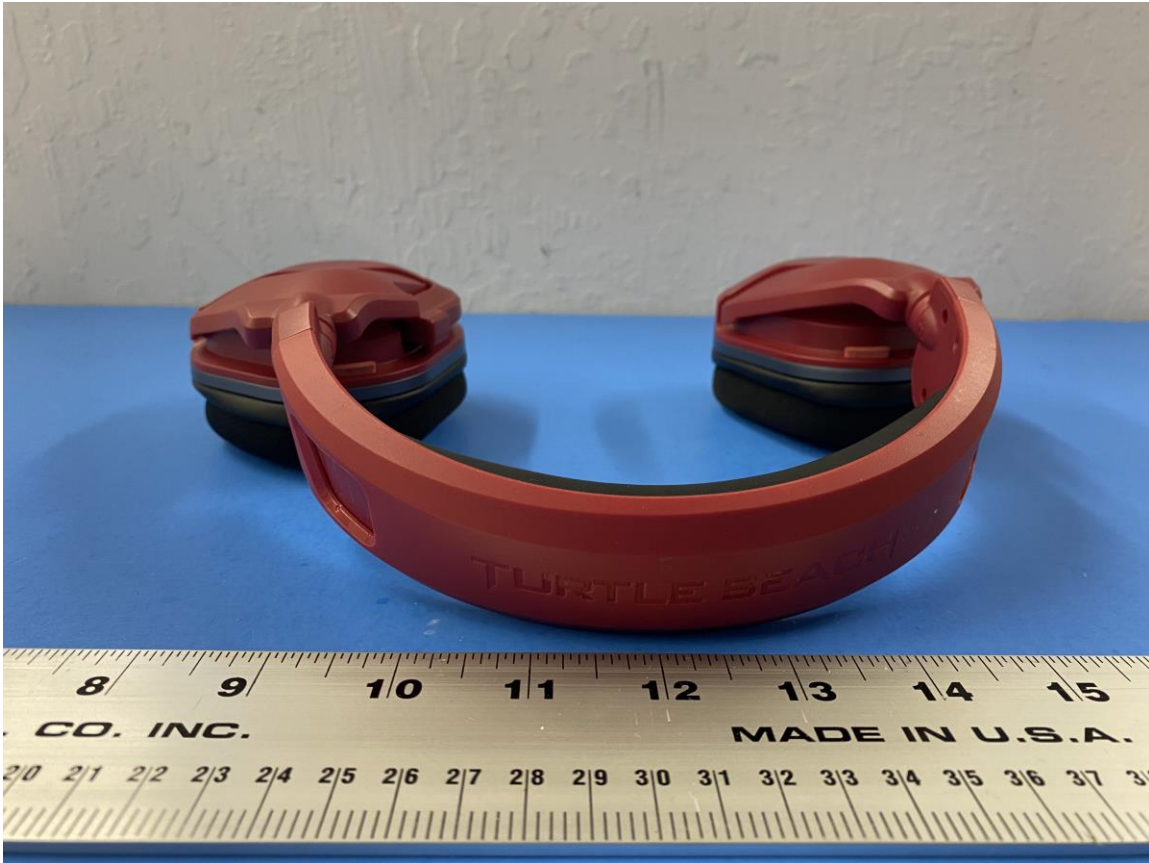

**Figure 13:** External Photo of Stealth 600X Gen 2 MAX RX – Bottom (Arctic Camo Version)

**Figure 14:** External Photo of Stealth 600X Gen 2 MAX RX with 600X Gen 2 MAX TX – Inner Ear Cups (Arctic Camo Version)

**Figure 15:** External Photo of Stealth 600X Gen 2 MAX RX – Front (Midnight Red Version)

**Figure 16:** External Photo of Stealth 600X Gen 2 MAX RX – Left (Midnight Red Version)

**Figure 17:** External Photo of Stealth 600X Gen 2 MAX RX – Rear (Midnight Red Version)

**Figure 18:** External Photo of Stealth 600X Gen 2 MAX RX – Right (Midnight Red Version)

**Figure 19:** External Photo of Stealth 600X Gen 2 MAX RX – Top (Midnight Red Version)

**Figure 20:** External Photo of Stealth 600X Gen 2 MAX RX – Bottom (Midnight Red Version)

**Figure 21:** External Photo of Stealth 600X Gen 2 MAX RX with 600X Gen 2 MAX TX – Inner Ear Cups (Midnight Red Version)