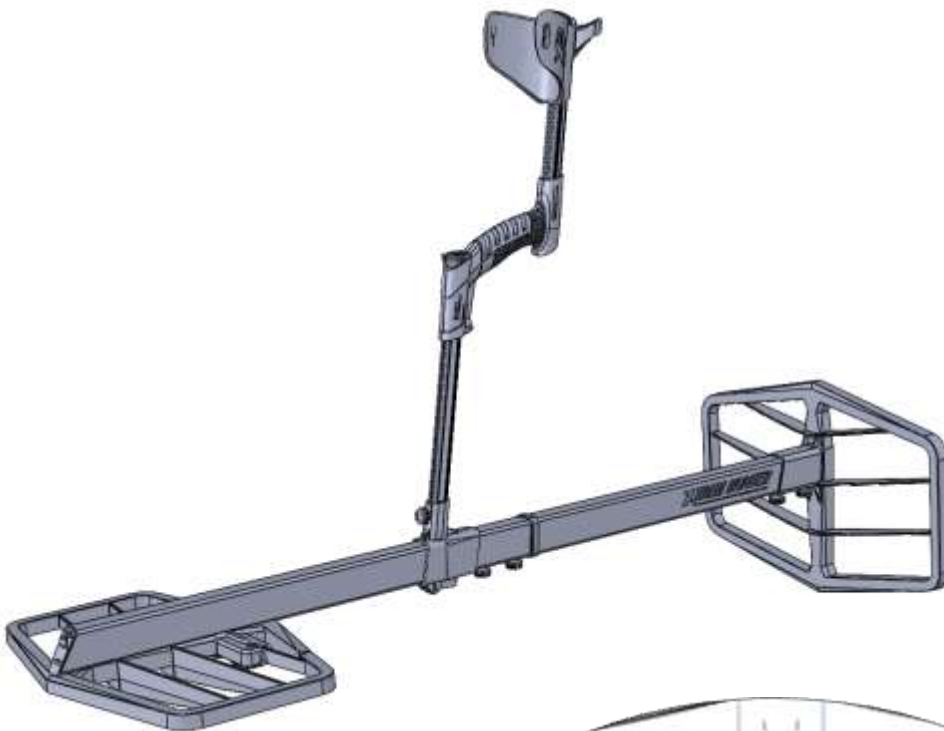

Location of label

Model XTR115 – FCC ID XFJXTR115 / IC 8392A-XTR115

411496
UK MADE IN
CA FRANCE
EAC  **CE**
Model : XTR115
FCCID : XFJXTR115
IC : 8392A-XTR115

411496
UK MADE IN
CA FRANCE
EAC  
Model : XTR115
FCCID : XFJXTR115
IC : 8392A-XTR115