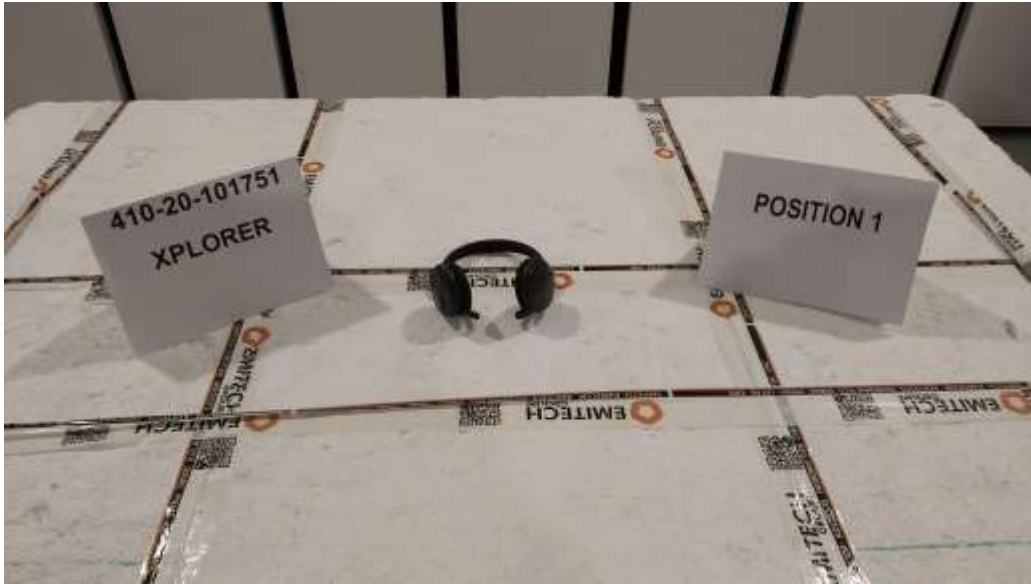

TEST SETUP PHOTO(S) - 120VAC/60HZ POWER SUPPLY / LOW CHANNEL

TEST SETUP PHOTO(S) - POSITION 1

TEST SETUP PHOTO(S) - POSITION 2

TEST SETUP PHOTO(S) - POSITION 3

TEST SETUP PHOTO(S) - EIRP

TEST SETUP PHOTO(S) -EUT POSITIONS

TEST SETUP PHOTO(S)

TEST SETUP PHOTO(S) – TX MODE / POSITION 1

TEST SETUP PHOTO(S) – TX MODE – POSITION 2

TEST SETUP PHOTO(S) – TX MODE – POSITION 3

TEST SETUP PHOTO(S) – CHARGING + TX MODE – POSITION 1

TEST SETUP PHOTO(S) - CHARGING + TX MODE – POSITION 2

TEST SETUP PHOTO(S) - CHARGING + TX MODE – POSITION 3

TEST SETUP PHOTO(S) – TX MODE – 30MHZ TO 200MHZ

TEST SETUP PHOTO(S) – TX MODE – 200MHZ TO 1GHZ

TEST SETUP PHOTO(S) – TX MODE – 1GHZ TO 18GHZ

TEST SETUP PHOTO(S) - TX MODE / 18GHZ TO 26.5GHZ