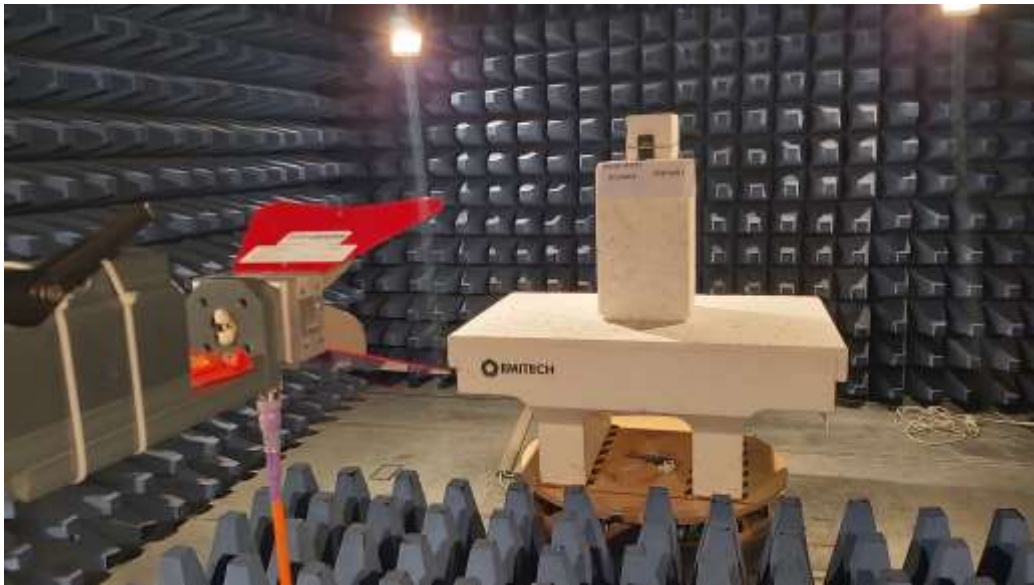

TEST SETUP PHOTO(S) - 120VAC/60HZ POWER SUPPLY / LOW CHANNEL

TEST SETUP PHOTO(S) - POSITION 1

TEST SETUP PHOTO(S) - POSITION 2

TEST SETUP PHOTO(S) - POSITION 3

TEST SETUP PHOTO(S) - EIRP

TEST SETUP PHOTO(S) -EUT POSITIONS

TEST SETUP PHOTO(S) - CHARGING + TX MODE – POSITION 3

TEST SETUP PHOTO(S) – TX MODE – 30MHZ TO 200MHZ

TEST SETUP PHOTO(S) – TX MODE – 200MHZ TO 1GHZ

TEST SETUP PHOTO(S) – TX MODE – 1GHZ TO 18GHZ

TEST SETUP PHOTO(S) - TX MODE / 18GHZ TO 26.5GHZ