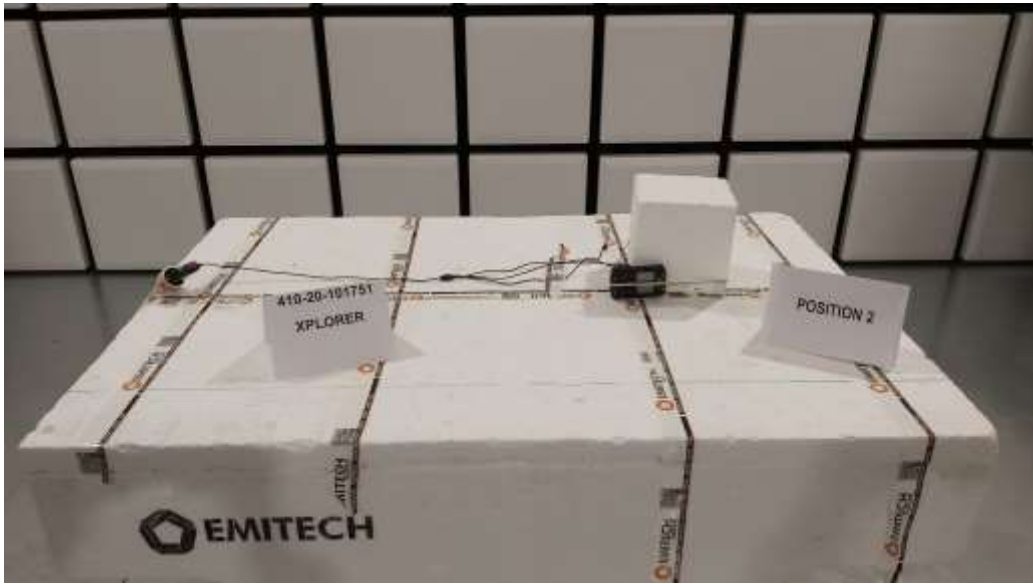

TEST SETUP PHOTO(S) - 120VAC/60HZ POWER SUPPLY / LOW CHANNEL

TEST SETUP PHOTO(S) - POSITION 1

TEST SETUP PHOTO(S) - POSITION 2

TEST SETUP PHOTO(S) - POSITION 3

TEST SETUP PHOTO(S) - EIRP

TEST SETUP PHOTO(S) -EUT POSITIONS

TEST SETUP PHOTO(S)

TEST SETUP PHOTO(S) – Tx MODE / POSITION 1

TEST SETUP PHOTO(S) – Tx MODE – POSITION 2

TEST SETUP PHOTO(S) – TX MODE – POSITION 3

TEST SETUP PHOTO(S) – CHARGING + Tx MODE – POSITION 1

TEST SETUP PHOTO(S) - CHARGING + TX MODE – POSITION 2