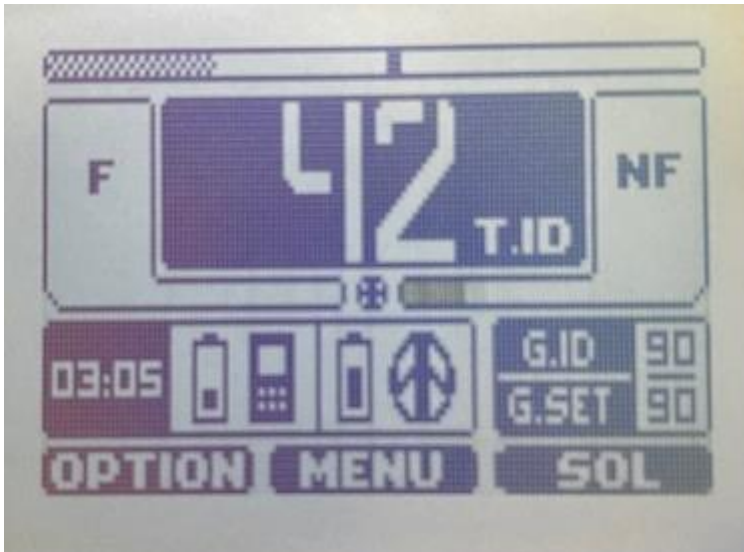

Label Location

Model XPRSW – FCC ID XFJRSW

1. Trade Name

2. Compliance information

Starting from Main Menu :

Main Menu

Step 1 – accessing submenu « CONFIGURATION » :

Submenu 1