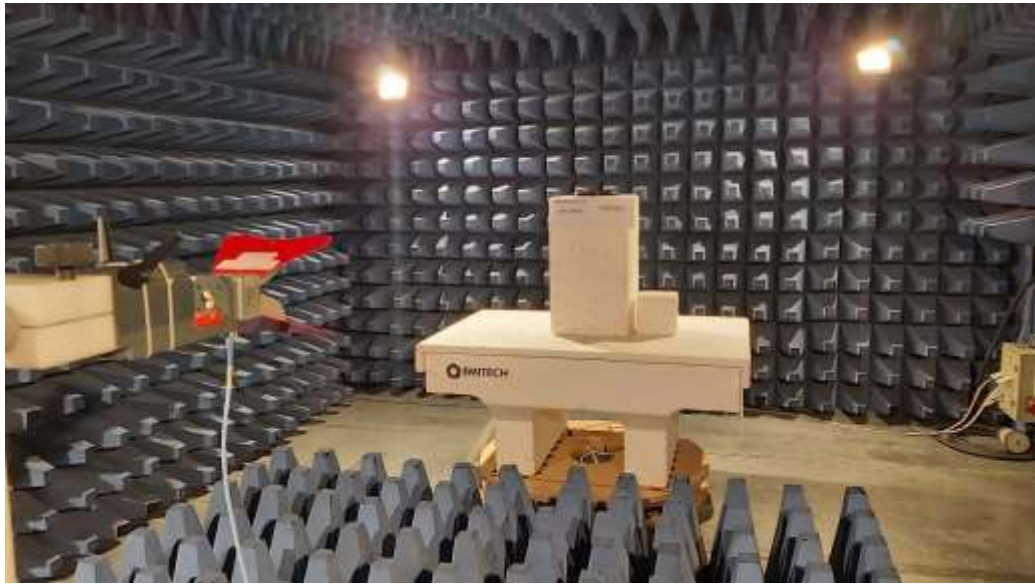

TEST SETUP PHOTO(S) - 120VAC/60HZ POWER SUPPLY / LOW CHANNEL

TEST SETUP PHOTO(S) - POSITION 1

TEST SETUP PHOTO(S) - POSITION 2

TEST SETUP PHOTO(S) - POSITION 3

TEST SETUP PHOTO(S) - EIRP

TEST SETUP PHOTO(S) - TX MODE - POSITION 1