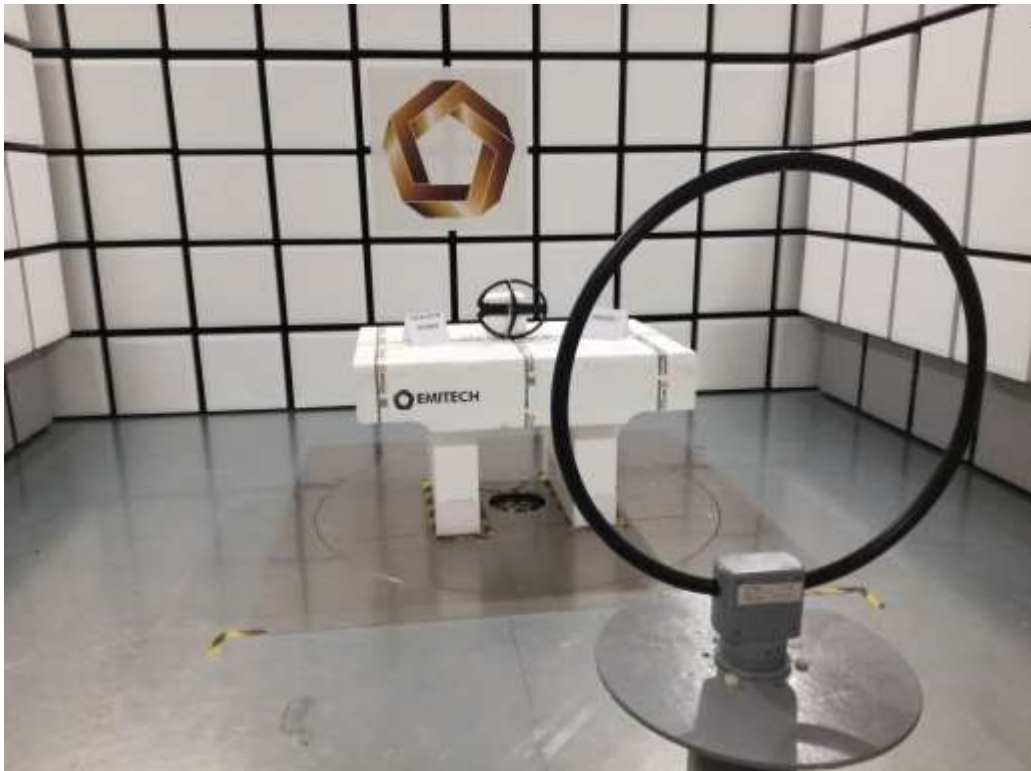

TEST SETUP PHOTO(S)

TEST SETUP PHOTO(S) -EUT POSITIONS

TEST SETUP PHOTO(S) -EUT POSITIONS

TEST SETUP PHOTO(S) – FOR PRELIMINARY MEASUREMENT

TEST SETUP PHOTO(S) -EUT POSITIONS

TEST SETUP PHOTO(S) -EUT POSITIONS

TEST SETUP PHOTO(S) – FOR FREQ < 200MHZ

TEST SETUP PHOTO(S) – FOR FREQ > 200MHZ

TEST SETUP PHOTO(S) -EUT POSITION 1

TEST SETUP PHOTO(S) -EUT POSITION 2

TEST SETUP PHOTO(S) -EUT POSITION 3

TEST SETUP PHOTO(S) - (OATS) - FOR FREQ 4.1KHZ