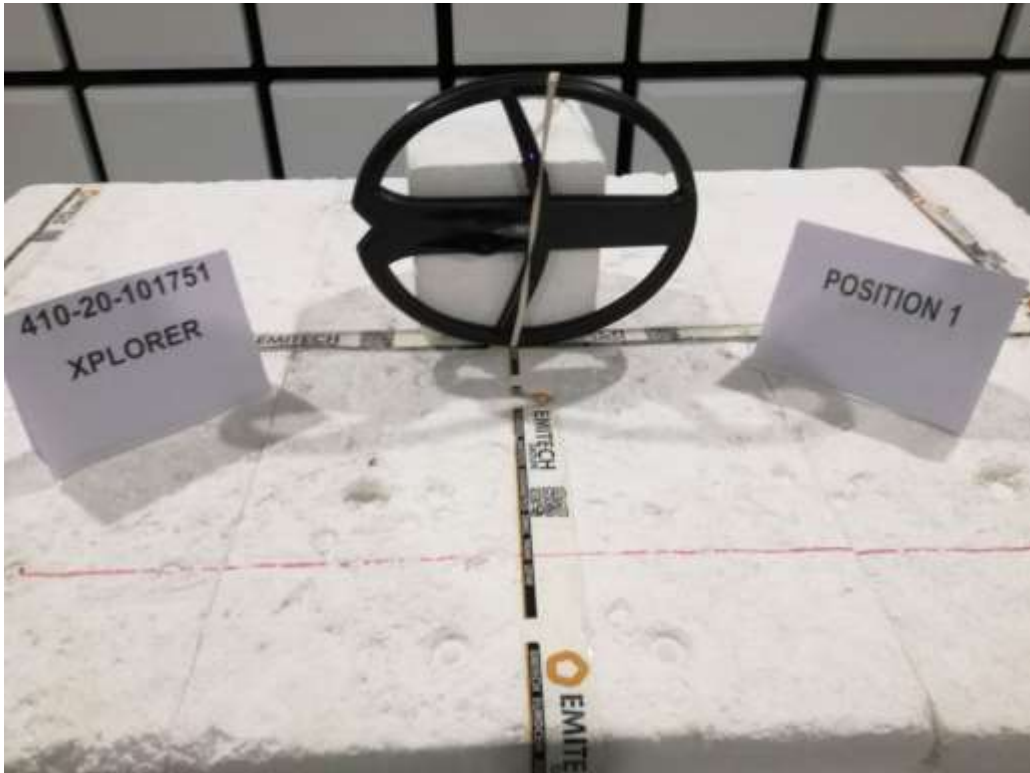

TEST SETUP PHOTO(S)

TEST SETUP PHOTO(S) -EUT POSITIONS

TEST SETUP PHOTO(S) -EUT POSITIONS

TEST SETUP PHOTO(S) – FOR PRELIMINARY MEASUREMENT

TEST SETUP PHOTO(S) -EUT POSITIONS

TEST SETUP PHOTO(S) -EUT POSITIONS

TEST SETUP PHOTO(S) – FOR FREQ < 200MHZ

TEST SETUP PHOTO(S) – FOR FREQ > 200MHZ

TEST SETUP PHOTO(S) -EUT POSITION 1

TEST SETUP PHOTO(S) -EUT POSITION 2

TEST SETUP PHOTO(S) -EUT POSITION 3

TEST SETUP PHOTO(S) - (OATS) - FOR FREQ 4.1KHZ