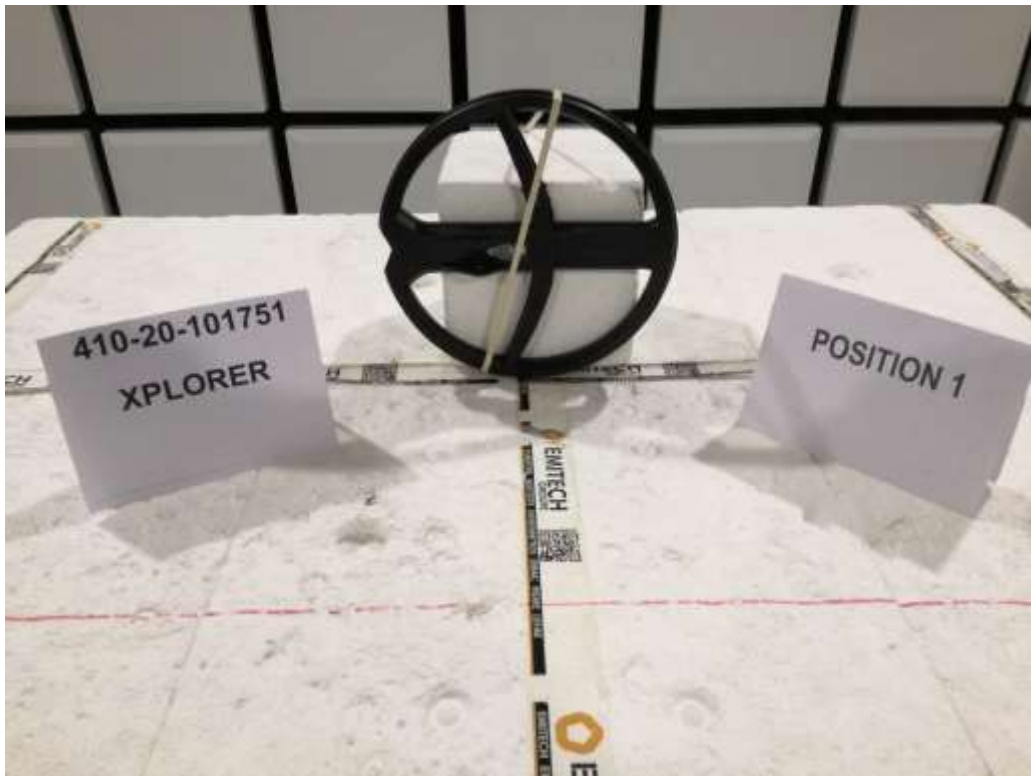

TEST SETUP PHOTO(S)

TEST SETUP PHOTO(S) -EUT POSITIONS

TEST SETUP PHOTO(S) -EUT POSITIONS

TEST SETUP PHOTO(S) – FOR PRELIMINARY MEASUREMENT

TEST SETUP PHOTO(S) -EUT POSITIONS

TEST SETUP PHOTO(S) -EUT POSITIONS

TEST SETUP PHOTO(S) – FOR FREQ < 200MHZ

TEST SETUP PHOTO(S) – FOR FREQ > 200MHZ

TEST SETUP PHOTO(S) -EUT POSITION 1

TEST SETUP PHOTO(S) -EUT POSITION 2

TEST SETUP PHOTO(S) -EUT POSITION 3

TEST SETUP PHOTO(S) - (OATS) - FOR FREQ 4.1KHZ

TEST SETUP PHOTO(S) - (OATS) - FOR FREQ 45.19KHZ