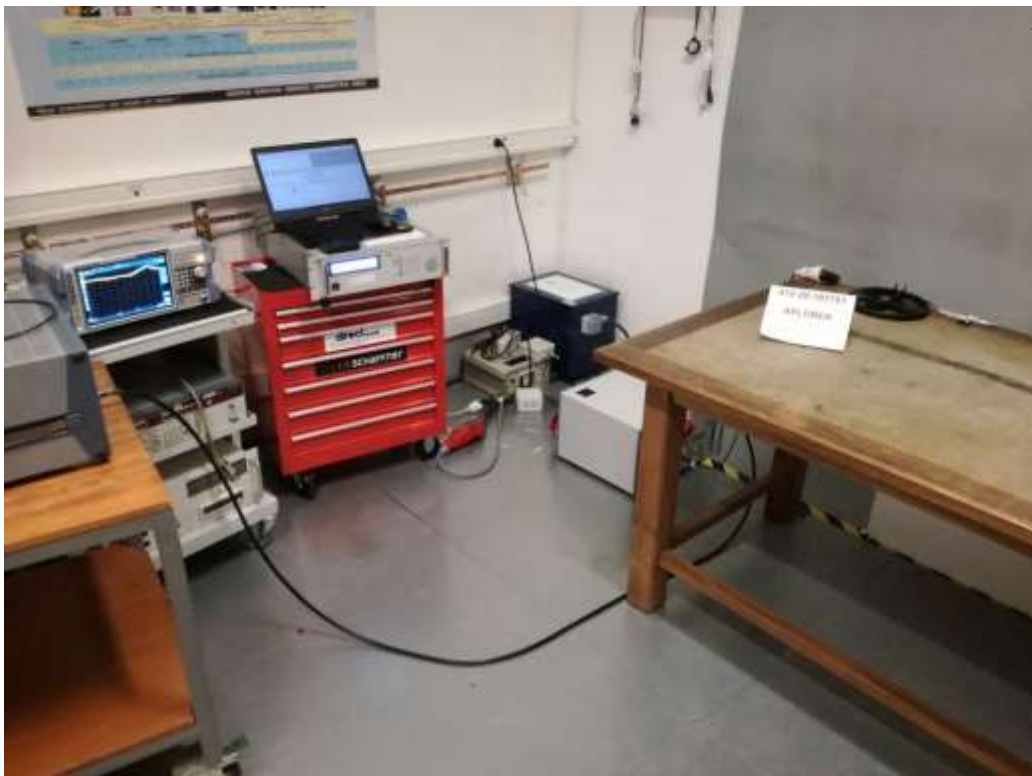

TEST SETUP PHOTO(S)

TEST SETUP PHOTO(S) -EUT POSITIONS

TEST SETUP PHOTO(S) -EUT POSITIONS

TEST SETUP PHOTO(S) – FOR PRELIMINARY MEASUREMENT

TEST SETUP PHOTO(S) -EUT POSITIONS

TEST SETUP PHOTO(S) -EUT POSITIONS

TEST SETUP PHOTO(S) – FOR FREQ < 200MHZ

TEST SETUP PHOTO(S) – FOR FREQ > 200MHZ

TEST SETUP PHOTO(S) -EUT POSITION 1

TEST SETUP PHOTO(S) -EUT POSITION 2

TEST SETUP PHOTO(S) -EUT POSITION 3

TEST SETUP PHOTO(S) - (OATS) - FOR FREQ 4.1KHZ