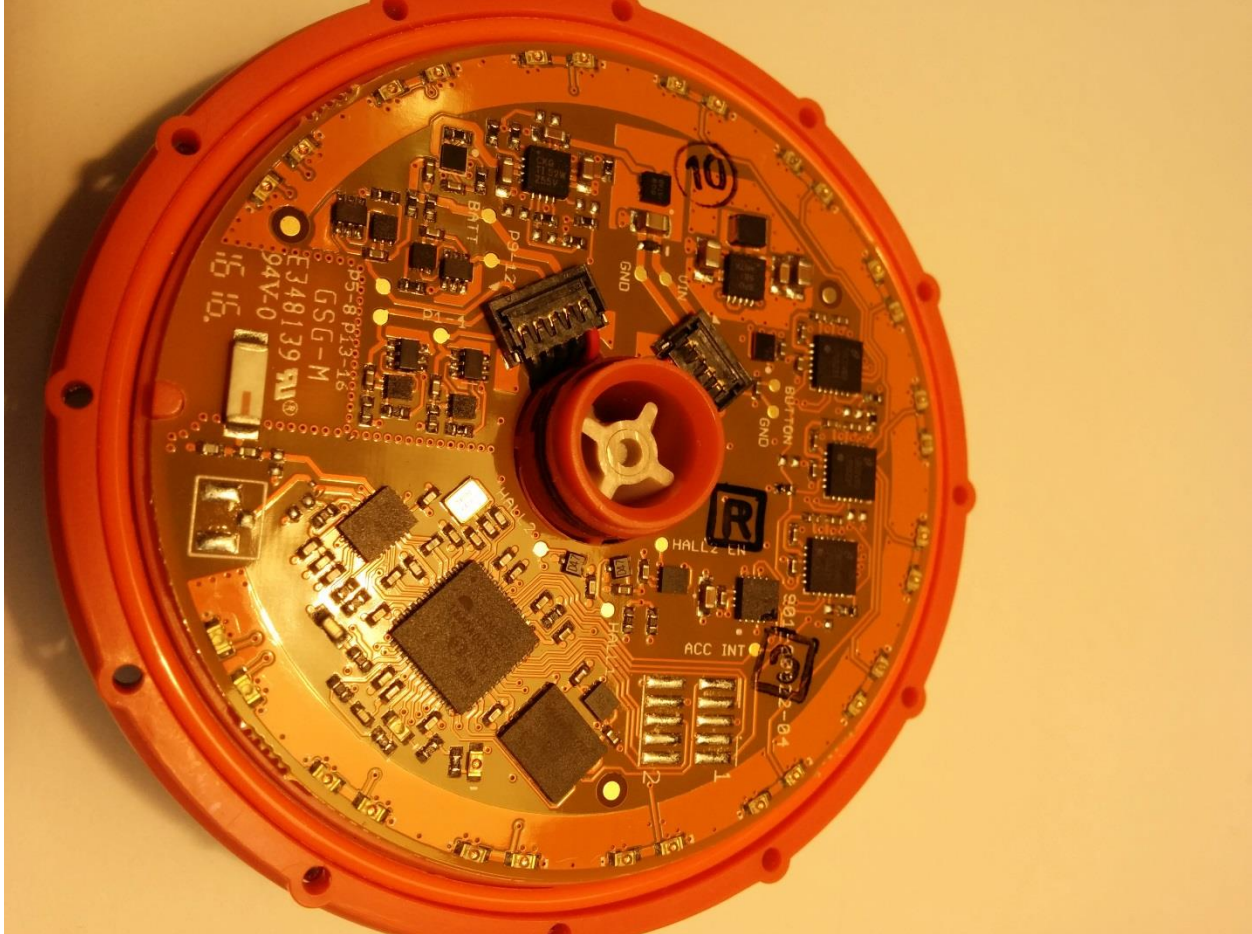

Client	MMB Research Inc	 Canada
Product	Grissom	
Standard(s)	RSS 247 Issue 1:2015 / FCC Part 15 Subpart 15.247:2016	

Figure 1: EUT internal view – top

Client	MMB Research Inc	 Canada
Product	Grissom	
Standard(s)	RSS 247 Issue 1:2015 / FCC Part 15 Subpart 15.247:2016	

**Figure 2: EUT internal view – rear**

Client	MMB Research Inc	 Canada
Product	Grissom	
Standard(s)	RSS 247 Issue 1:2015 / FCC Part 15 Subpart 15.247:2016	

Figure 4: Internal view, PCB rear