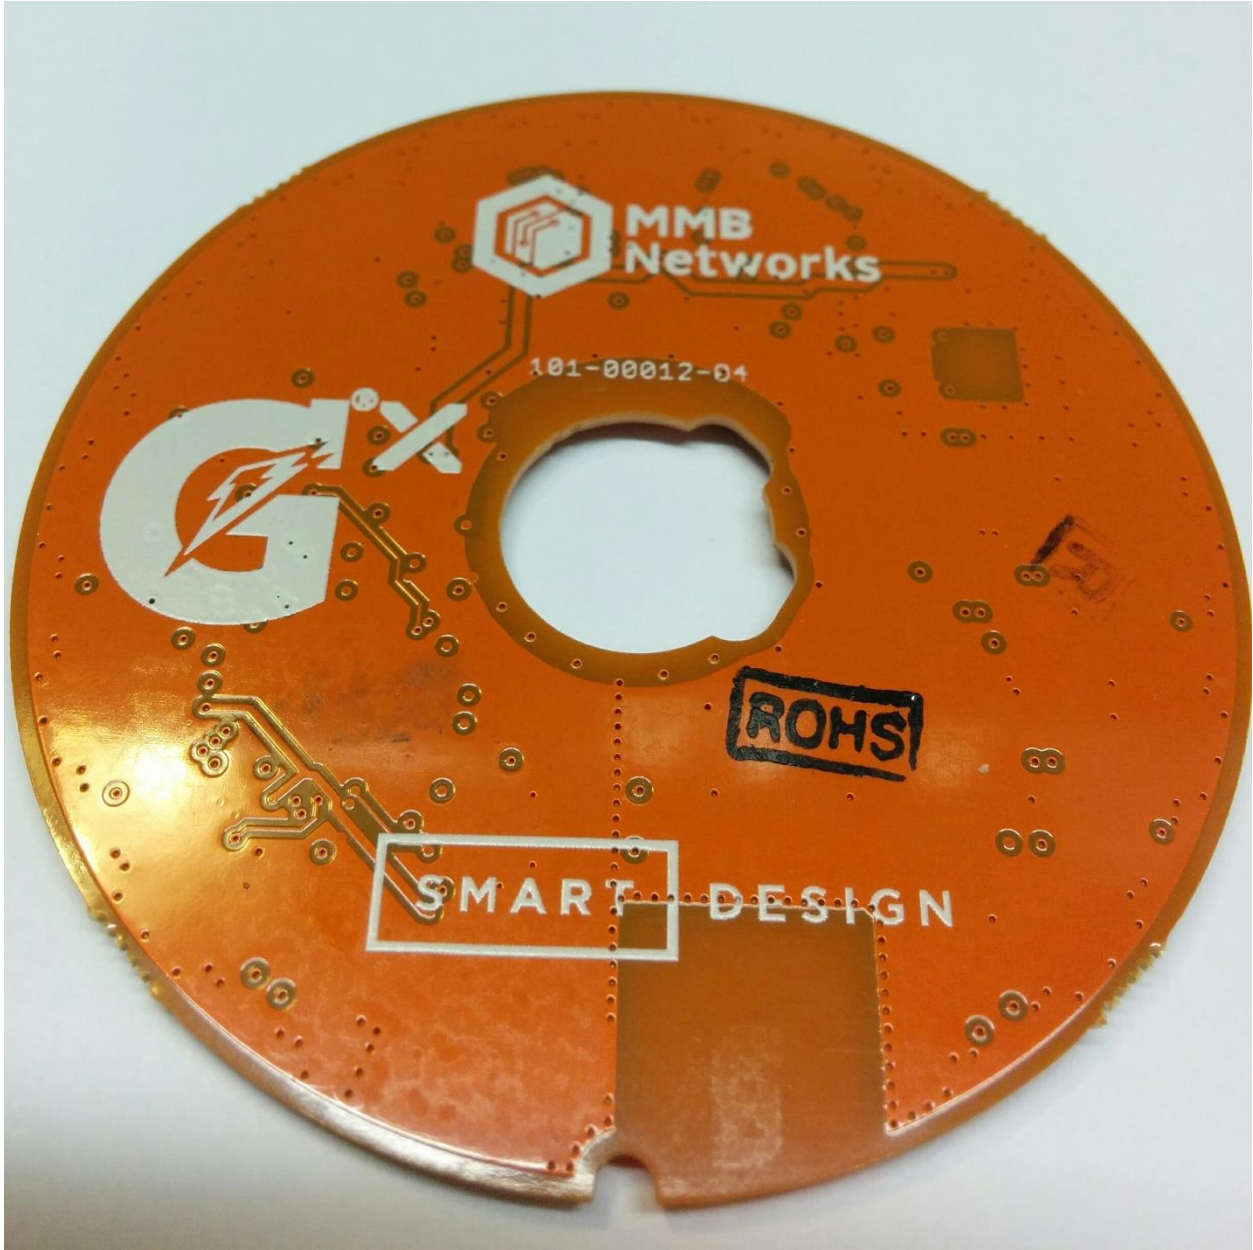

Client	MMB Research Inc	 Canada
Product	Grissom	
Standard(s)	RSS 247 Issue 1:2015 / FCC Part 15 Subpart 15.247:2016	

Figure 1: EUT internal view – top

Client	MMB Research Inc	 Canada
Product	Grissom	
Standard(s)	RSS 247 Issue 1:2015 / FCC Part 15 Subpart 15.247:2016	

**Figure 2: EUT internal view – rear**

Client	MMB Research Inc	 Canada
Product	Grissom	
Standard(s)	RSS 247 Issue 1:2015 / FCC Part 15 Subpart 15.247:2016	

Figure 4: Internal view, PCB rear