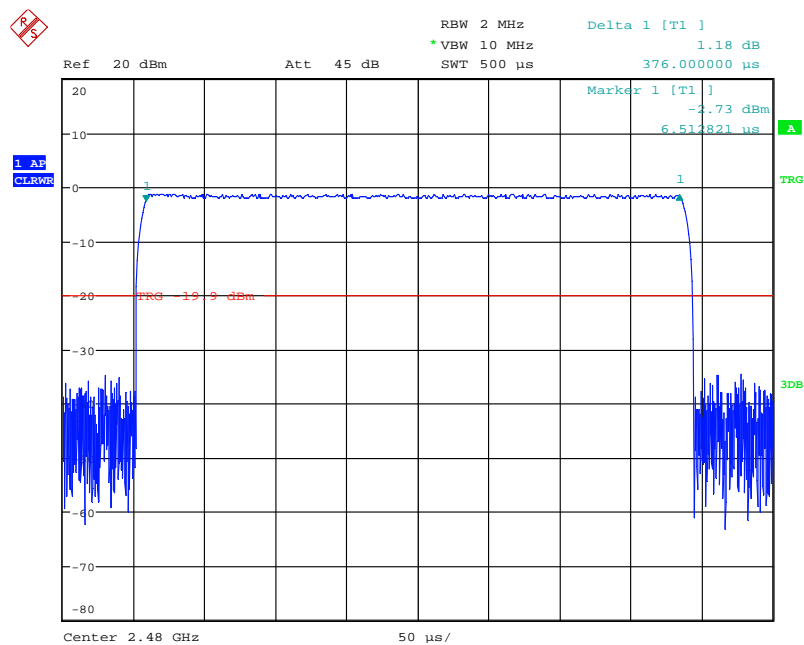

|                         |  |
|-------------------------|--|
| File No.:               | MMBN-004Q  |
| Client:                 | MMB Networks   |
| Product Description:    | Multiprotocol Gateway  |
| Model(s):               | GWY20  |
| Test (specified rules): | Duty Cycle   |
| Date:                   | Jan 03, 2019   |
| Tested by: Name         |  |
| Test Procedure:         | Duty Cycle   |
| Comment(s):             | Time on: 5 x 376us= 1880us = 1.88ms<br>Duty Cycle factor:1.88ms / 100 ms= 0.0188 => 20*log(0.0188) = -34.52 dB |