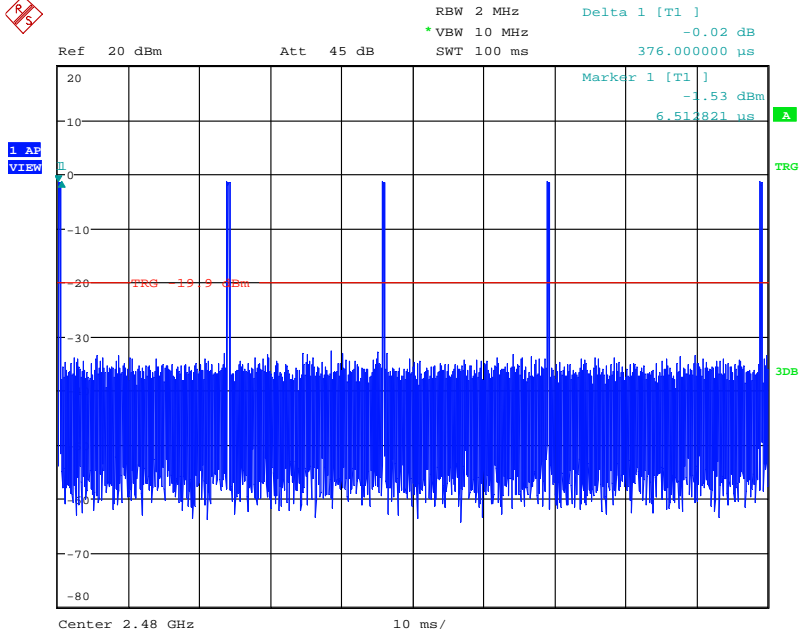

Date: 3.JAN.2019 11:34:23