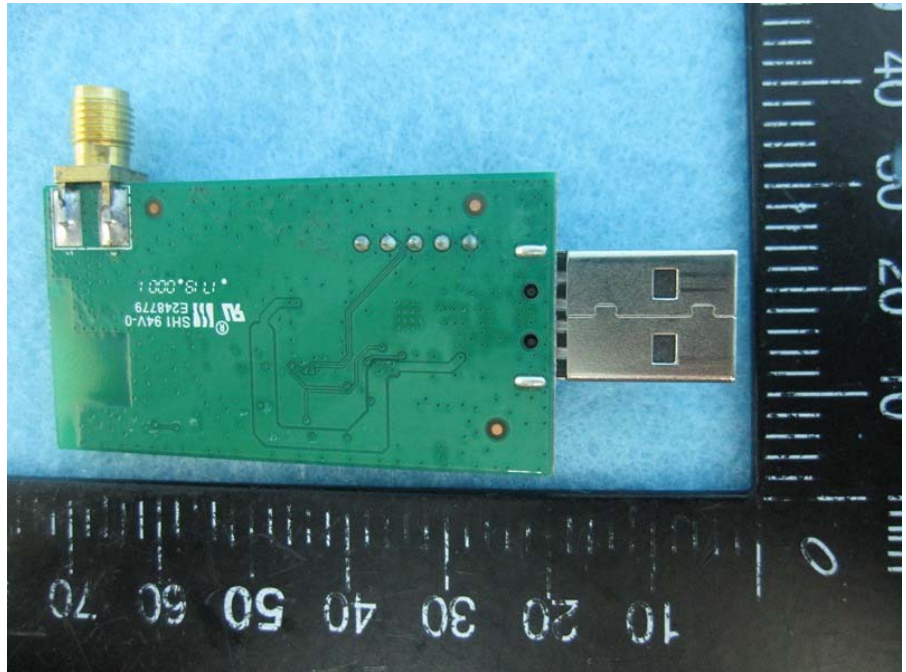

Brand Name: MMB Networks Model No.: BSB03PA1XXXXX

EUT 1  
with Antenna 1

EUT 2

Antenna 2  
(For EUT 2 use)

Antenna 3  
(For EUT 2 use)