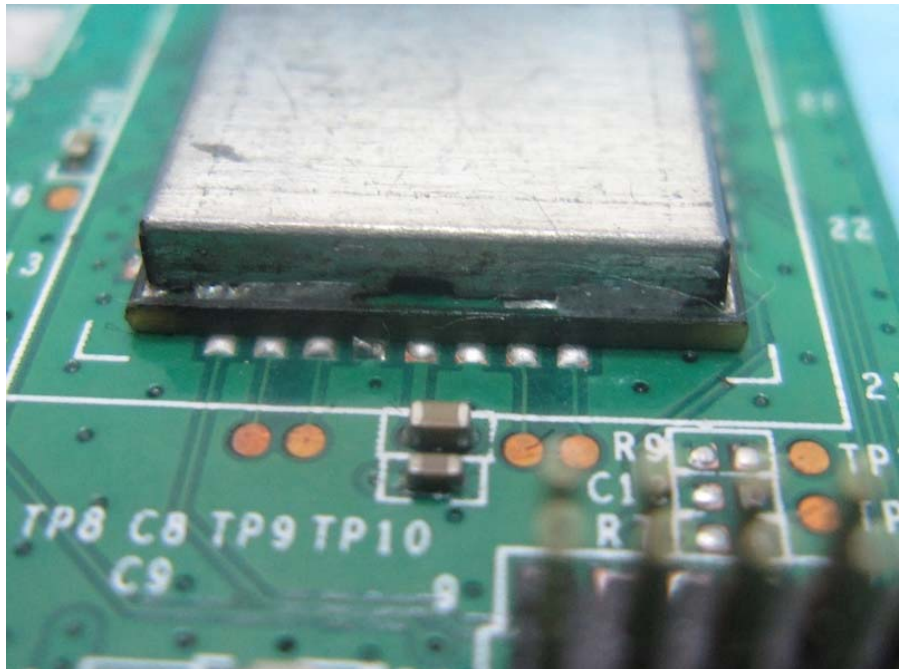

Brand Name: MMB Networks Model No.: BSB03PA1XXXXX

EUT 1  
with Antenna 1

EUT 2

Antenna 2  
(For EUT 2 use)

Antenna 3  
(For EUT 2 use)