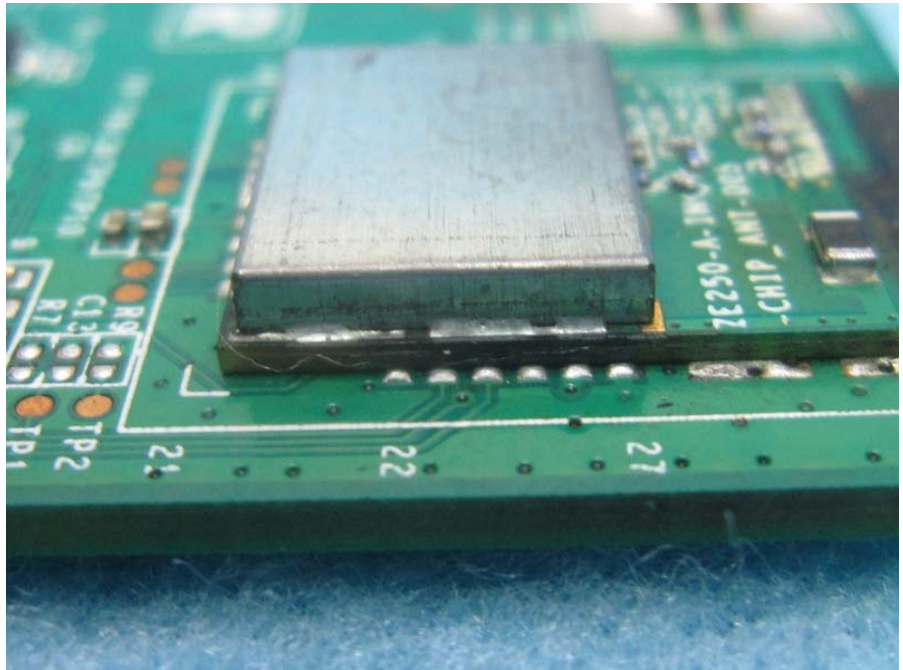

Brand Name: MMB Networks Model No.: BSB03PA1XXXXX

EUT 1  
with Antenna 1

EUT 2

Antenna 2  
(For EUT 2 use)

Antenna 3  
(For EUT 2 use)