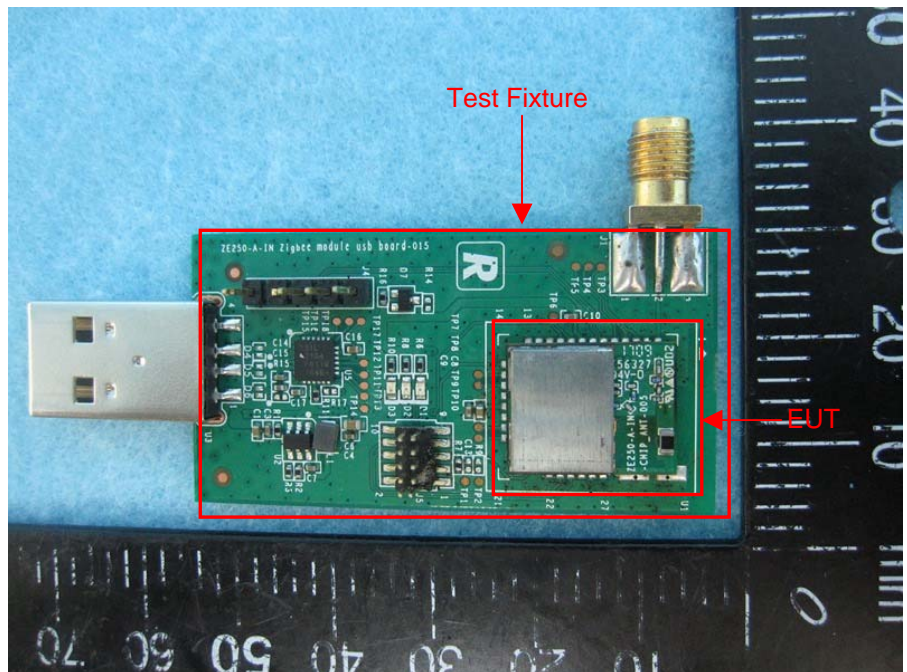

Brand Name: MMB Networks Model No.: BSB03PA1XXXXX

EUT 1  
with Antenna 1

EUT 2

Antenna 2  
(For EUT 2 use)

Antenna 3  
(For EUT 2 use)