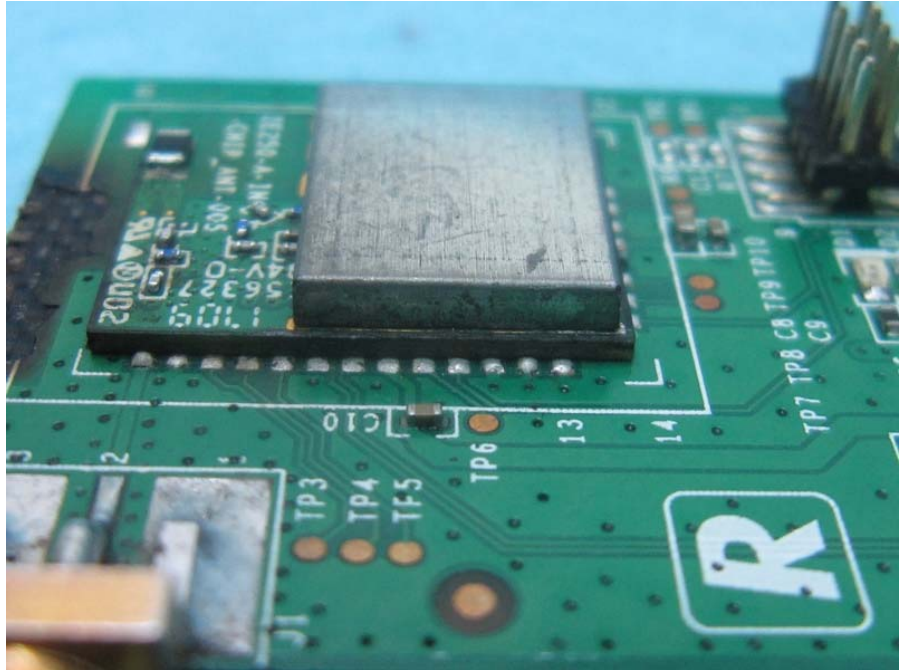

Brand Name: MMB Networks Model No.: BSB03PA1XXXXX

EUT 1  
with Antenna 1

EUT 2

Antenna 2  
(For EUT 2 use)

Antenna 3  
(For EUT 2 use)