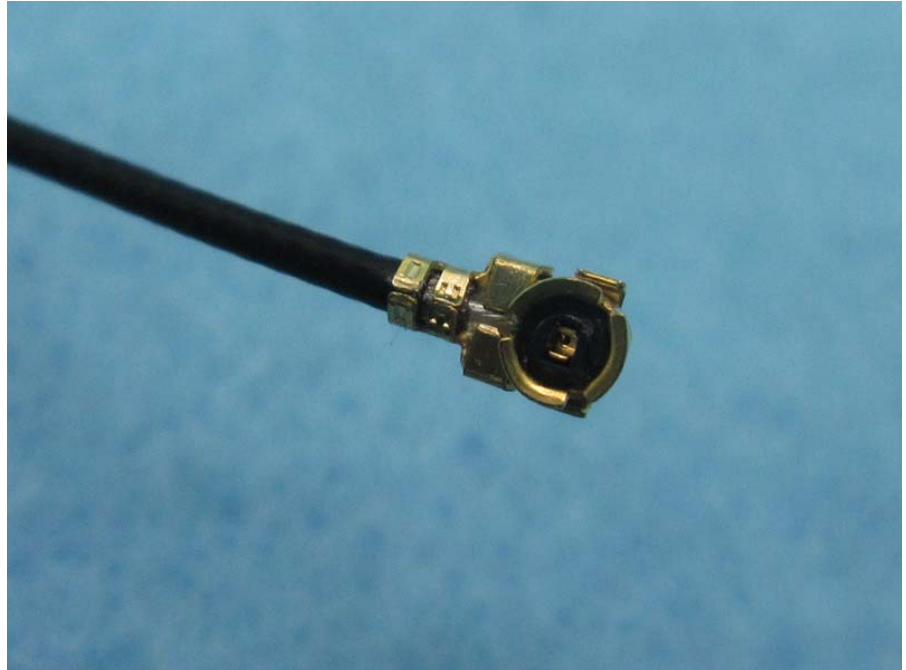

Brand Name: MMB Networks Model No.: BSB03PA1XXXXX

EUT 1  
with Antenna 1

EUT 2

Antenna 2  
(For EUT 2 use)

Antenna 3  
(For EUT 2 use)