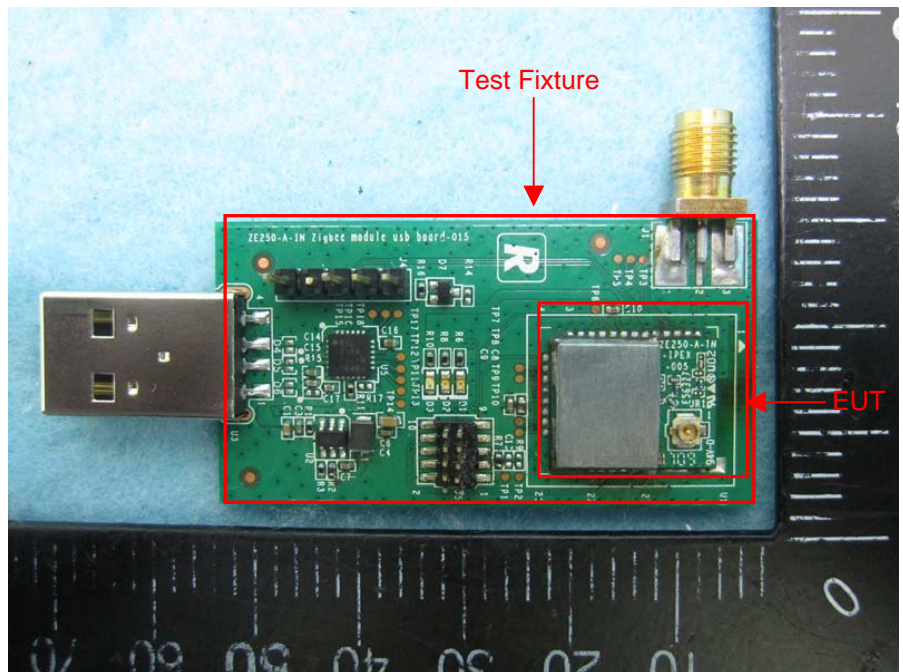

Brand Name: MMB Networks Model No.: BSB03PA1XXXXX

EUT 1  
with Antenna 1

EUT 2

Antenna 2  
(For EUT 2 use)

Antenna 3  
(For EUT 2 use)