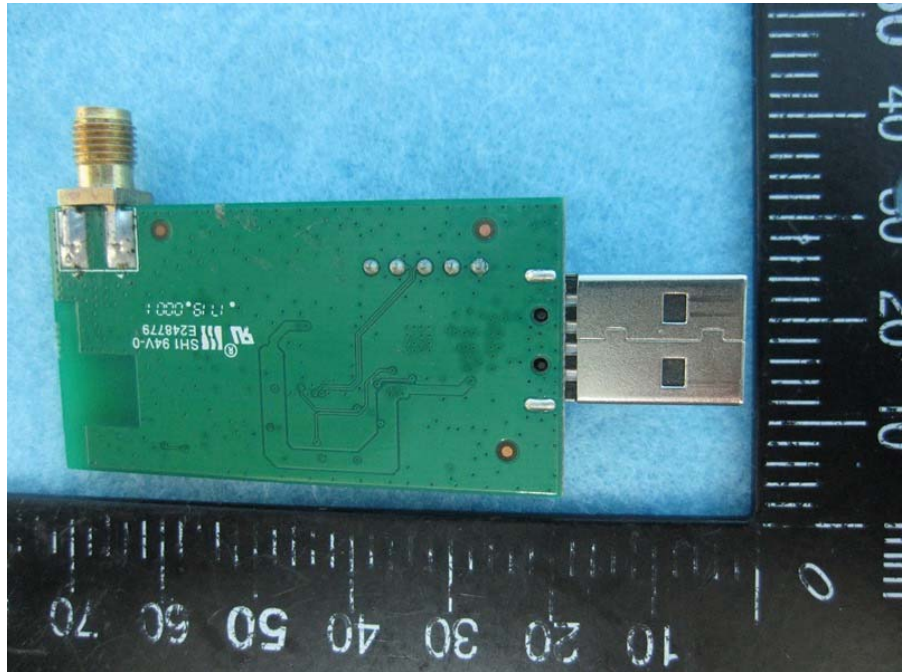

Brand Name: MMB Networks Model No.: BSB03PA1XXXXX

EUT 1  
with Antenna 1

EUT 2

Antenna 2  
(For EUT 2 use)

Antenna 3  
(For EUT 2 use)