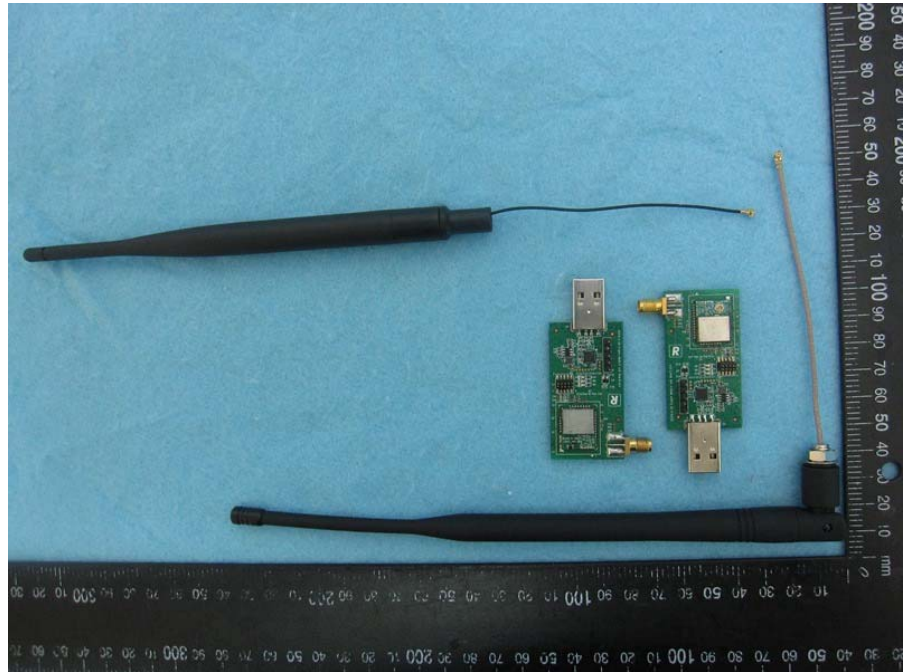

Brand Name: MMB Networks Model No.: BSB03PA1XXXXX

EUT 1  
with Antenna 1

EUT 2

Antenna 2  
(For EUT 2 use)

Antenna 3  
(For EUT 2 use)