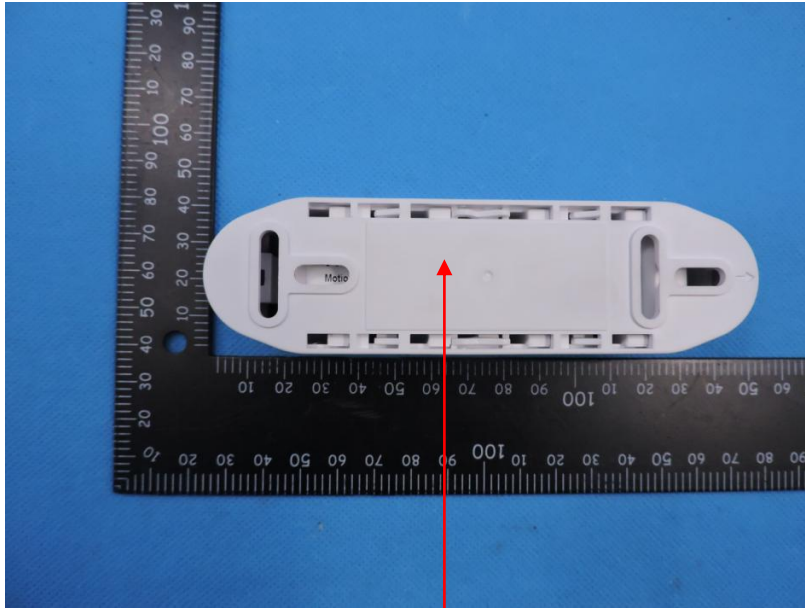

## FCC Label

Emitter

Model name: WSRS005

FCC ID: XFCWISTAR-RS005