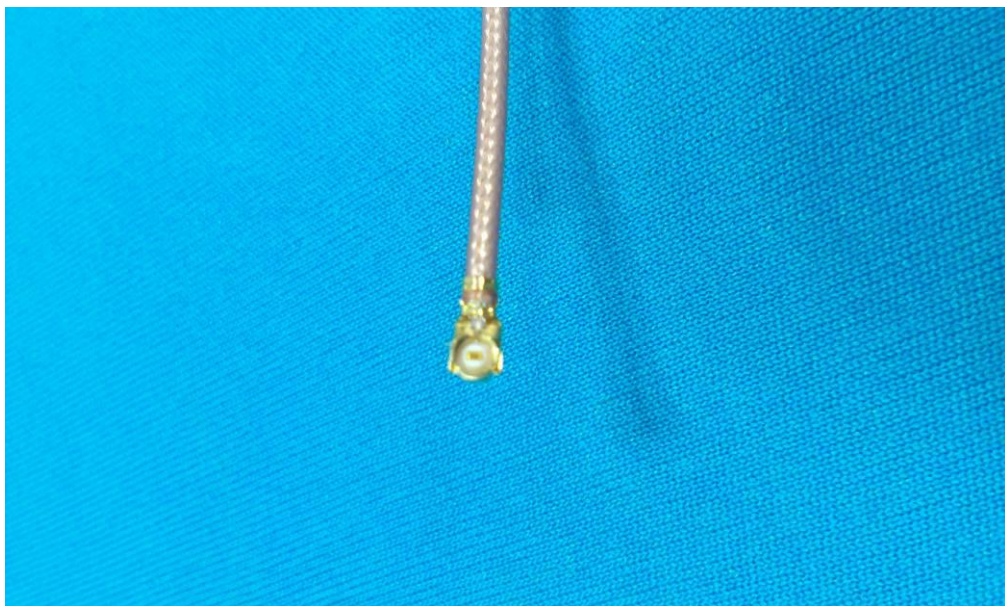

Module- Shielding Removed

External Antenna Connector

External Antenna and Cable Showing RP Connector

External Antenna Cable- UFL Connector