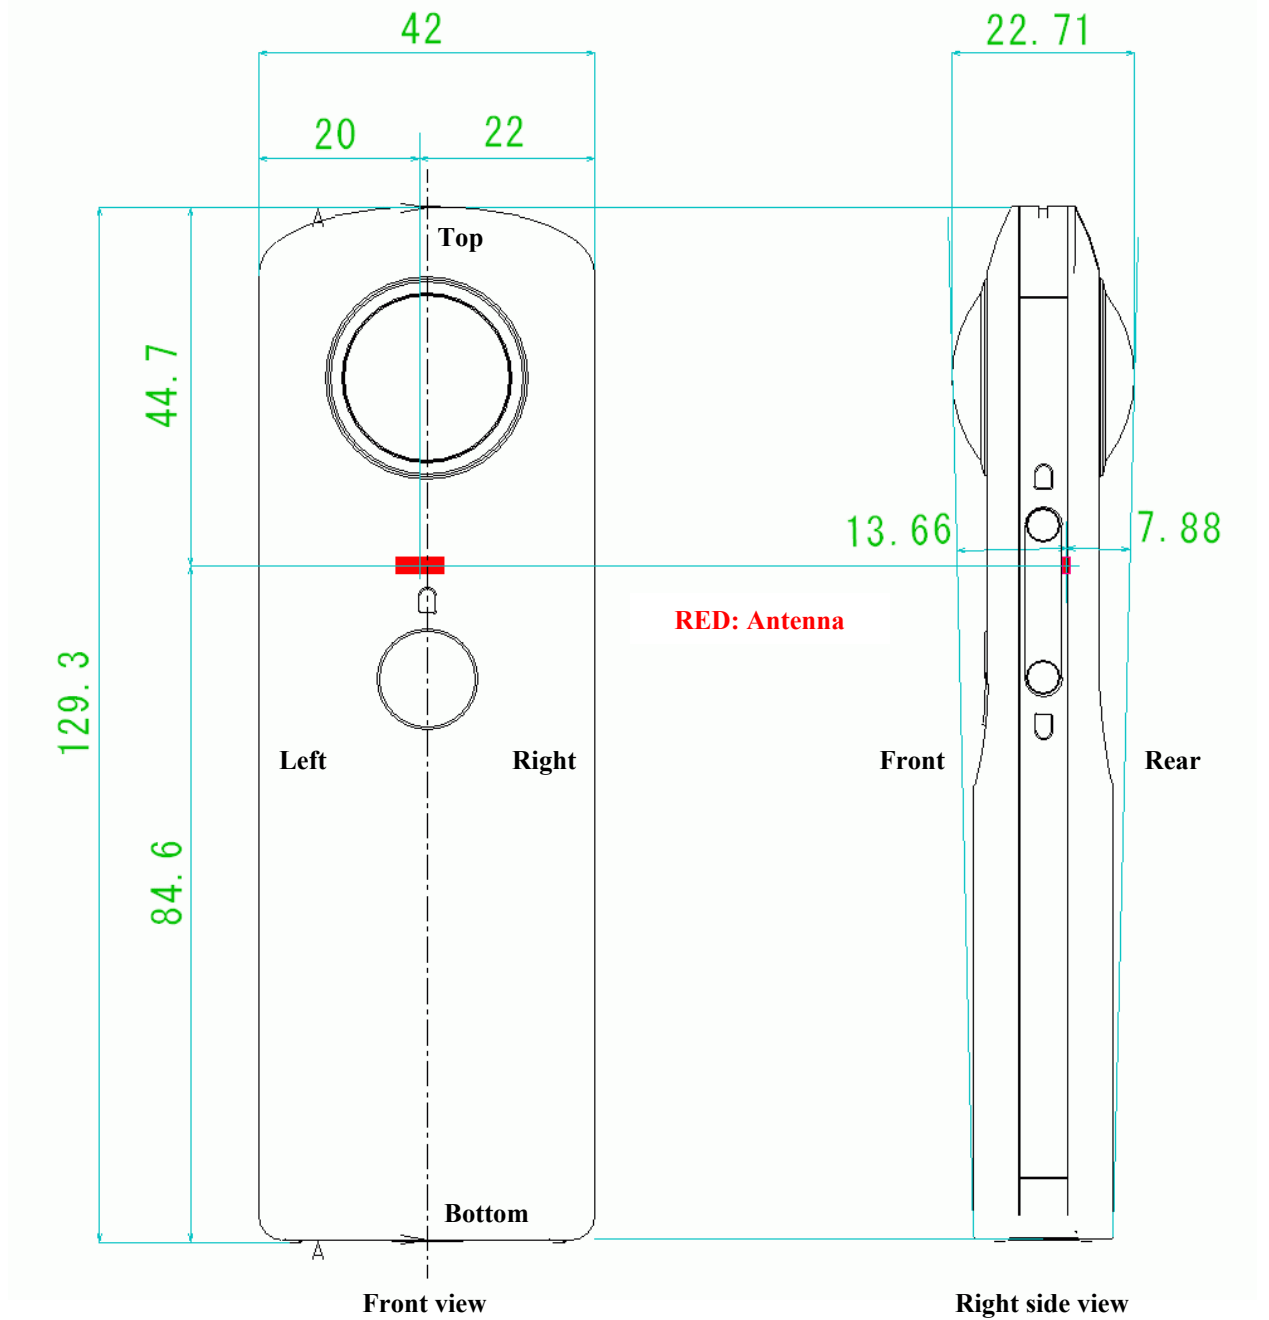


APPENDIX 1: Photographs of EUT and SAR test setup

Appendix 1-1: Photograph of Host device

Front

Rear

Right

Left

Top

Bottom

Appendix 1-2: EUT(installed into host device)

EUT rear side view

Appendix 1-3: Antenna position

Units: mm

Appendix 1-4: Photograph of test setup

Top

Bottom

Front

Rear

Right

Left