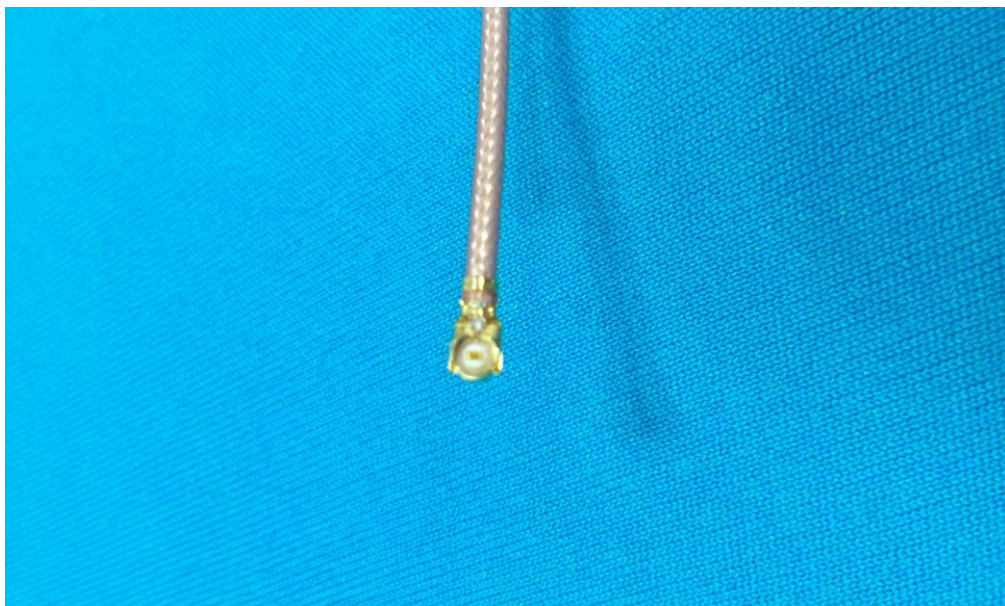

Module- Shielding Removed

External Antenna Connector

External Antenna and Cable Showing RP Connector

External Antenna Cable- UFL Connector