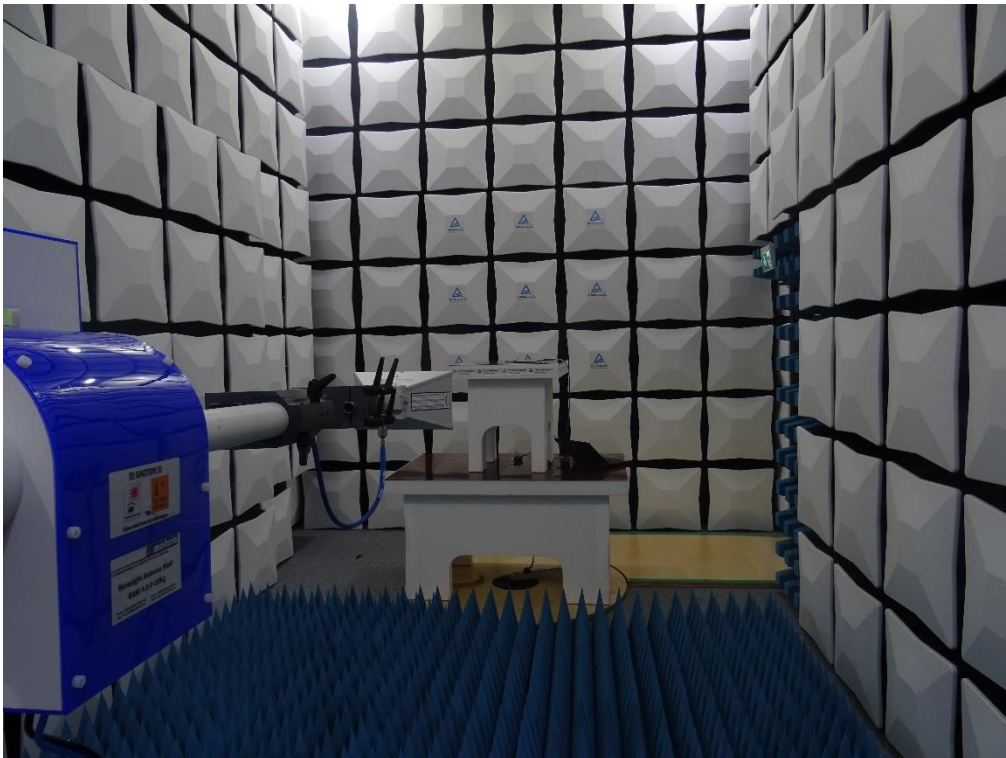

Polarization: Vertical

Frequency range:200MHz-1GHz

Polarization: Horizontal

EUT Close-up

Frequency range: Above 1GHz

Polarization: Vertical

**Setup Photos**

**ReferenceTest Report No: ULR-  
TC568819300000050F/51F 001**