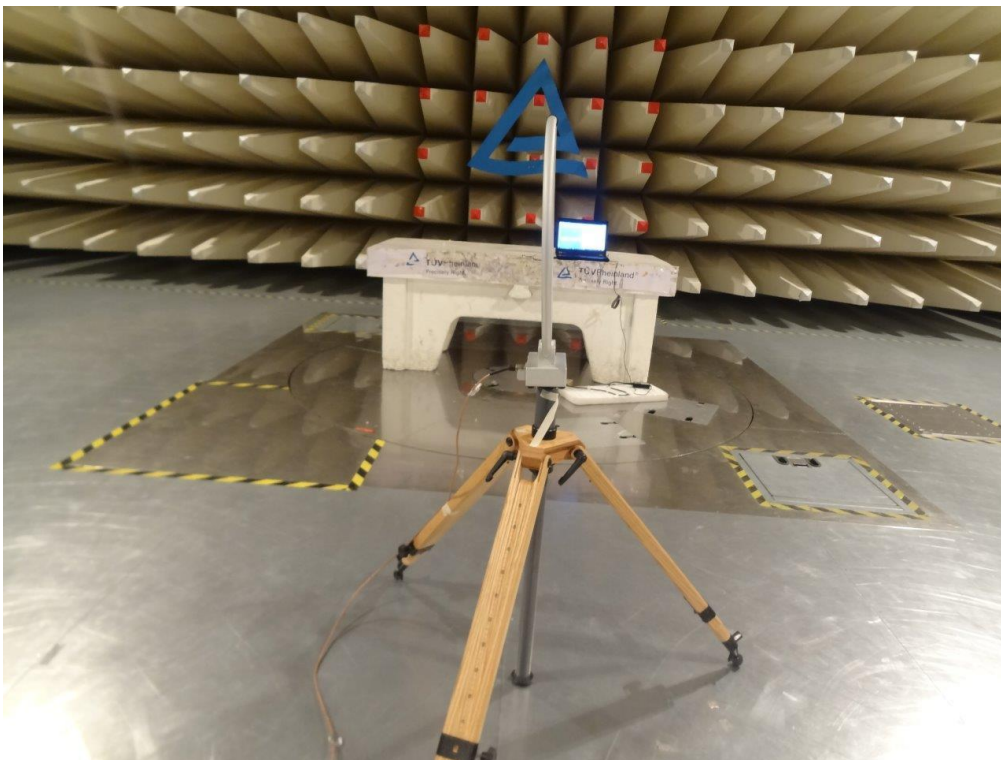

Test setup photos

Frequency range:9kHz-30MHz

Polarization: Parallel

Frequency range:9kHz-30MHz

Polarization: Perpendicular

**Setup Photos**

**ReferenceTest Report No: ULR-  
TC568819300000050F/51F 001**

Seite 2 von 5  
Page 2 of 5

Frequency range:30MHz-200MHz

Polarization: Vertical

Frequency range:30MHz-200MHz

Polarization: Horizontal

Setup Photos

ReferenceTest Report No: ULR-  
TC568819300000050F/51F 001

Seite 3 von 5  
Page 3 of 5

Frequency range:200MHz-1GHz

Polarization: Vertical

Frequency range:200MHz-1GHz

Polarization: Horizontal

EUT Close-up

Frequency range: Above 1GHz

Polarization: Vertical

**Setup Photos**

**ReferenceTest Report No: ULR-  
TC568819300000050F/51F 001**