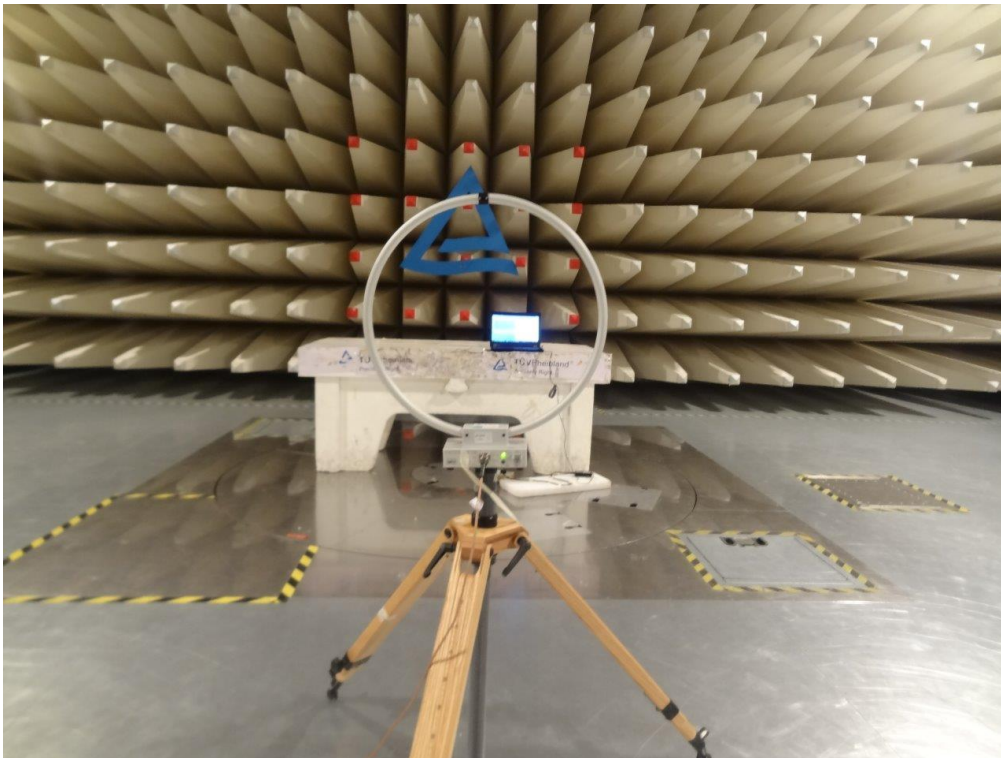

Test setup photos

Frequency range:9kHz-30MHz

Polarization: Parallel

Frequency range:9kHz-30MHz

Polarization: Perpendicular

**Setup Photos**

**ReferenceTest Report No: ULR-  
TC568819300000050F/51F 001**

Seite 2 von 5  
Page 2 of 5

Frequency range:30MHz-200MHz

Polarization: Vertical

Frequency range:30MHz-200MHz

Polarization: Horizontal

Setup Photos

ReferenceTest Report No: ULR-  
TC568819300000050F/51F 001

Seite 3 von 5  
Page 3 of 5

Frequency range:200MHz-1GHz

Polarization: Vertical

Frequency range:200MHz-1GHz

Polarization: Horizontal

EUT Close-up

Frequency range: Above 1GHz

Polarization: Vertical

**Setup Photos**

**ReferenceTest Report No: ULR-  
TC568819300000050F/51F 001**